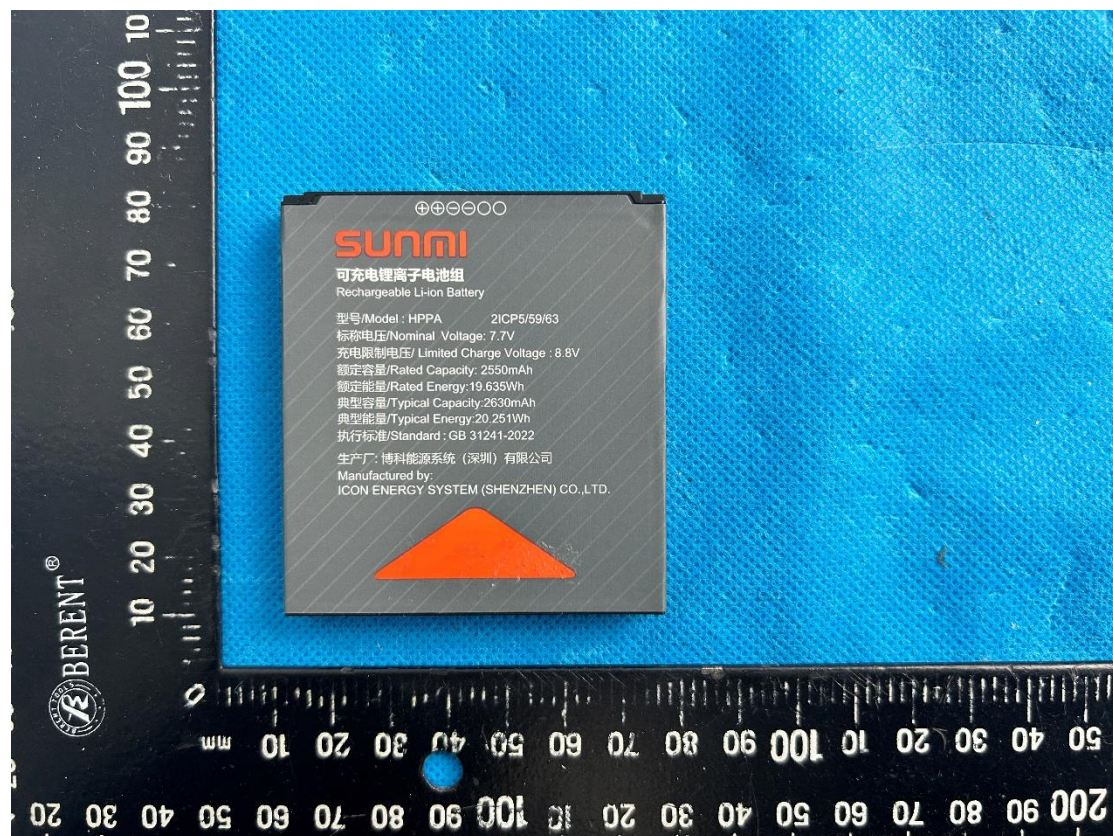

Adapter:

TPA-141A050200UU01:

TPA-23A050200UU01:

UC13US:

Battery:

USB cable: