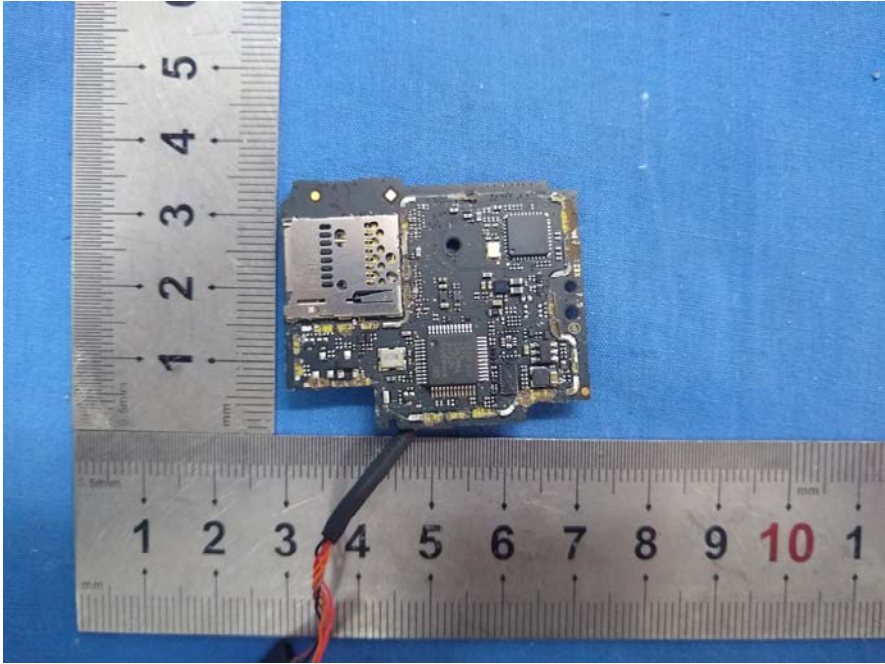

EXHIBIT B - EUT INTERNAL PHOTOGRAPHS

with scan code function Version: B-A

GPRS&EGPRS&WCDMA
<E Main Antenna

2.4G wifi&BLE&BT3.0Antenna

with scan code function Version: B-B