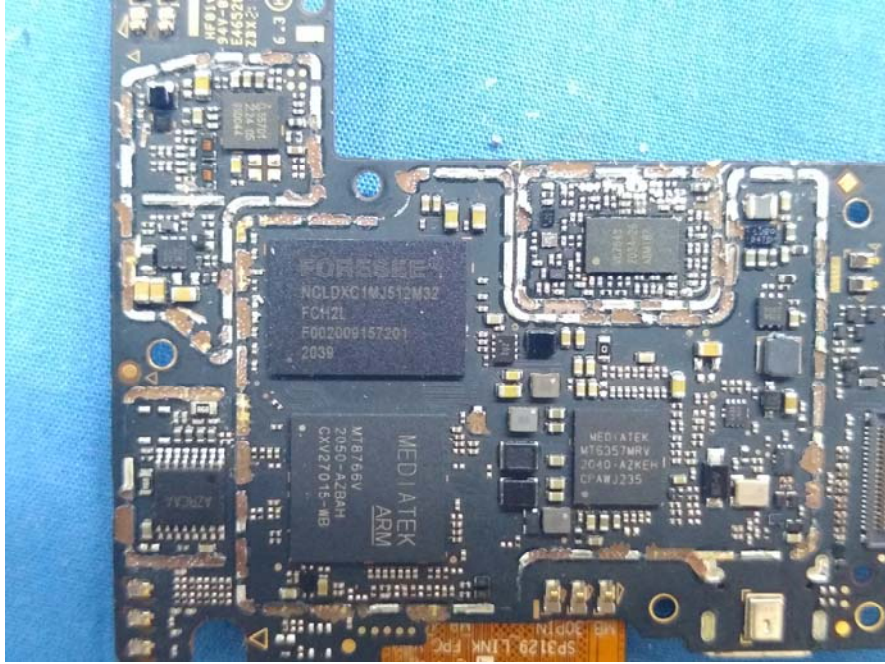

EXHIBIT B - EUT INTERNAL PHOTOGRAPHS

with scan code function Version: B-A

GPRS&EGPRS&WCDMA
<E Main Antenna

2.4G wifi&BLE&BT3.0Antenna

with scan code function Version: B-B