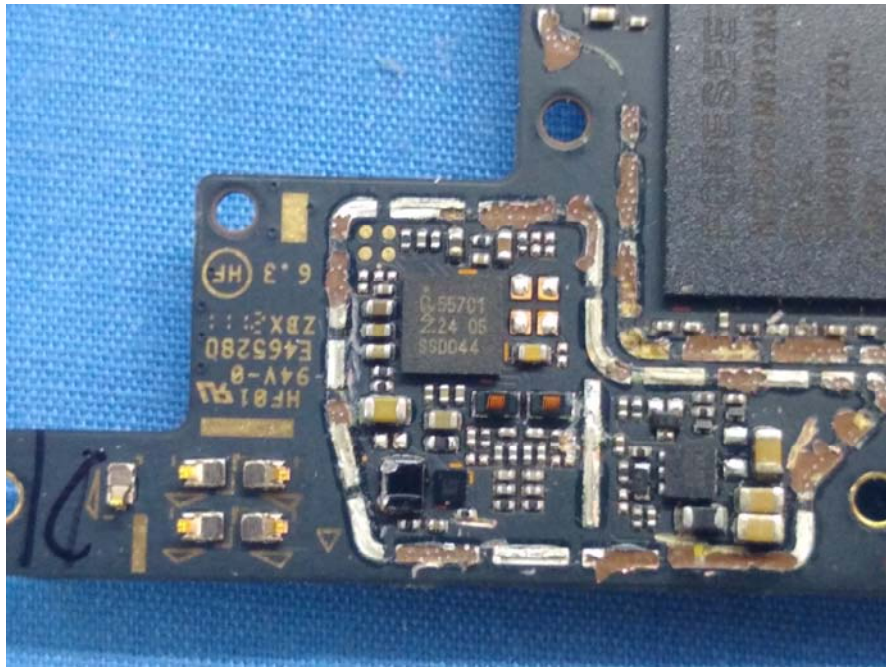

EXHIBIT B - EUT INTERNAL PHOTOGRAPHS

with scan code function Version: B-A

GPRS&EGPRS&WCDMA
<E Main Antenna

2.4G wifi&BLE&BT3.0Antenna

with scan code function Version: B-B