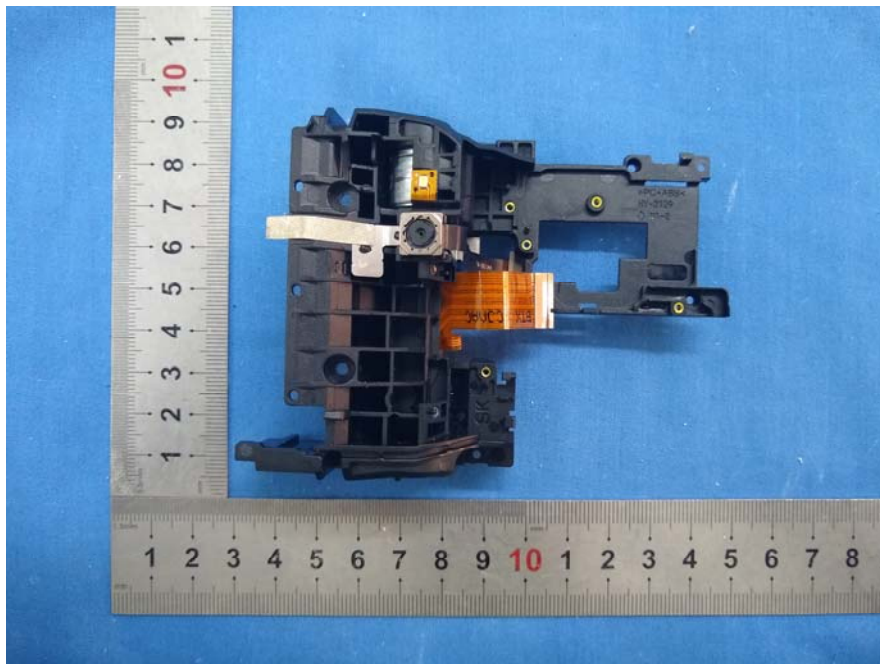

EXHIBIT B - EUT INTERNAL PHOTOGRAPHS

with scan code function Version: B-A

GPRS&EGPRS&WCDMA
<E Main Antenna

2.4G wifi&BLE&BT3.0Antenna

with scan code function Version: B-B