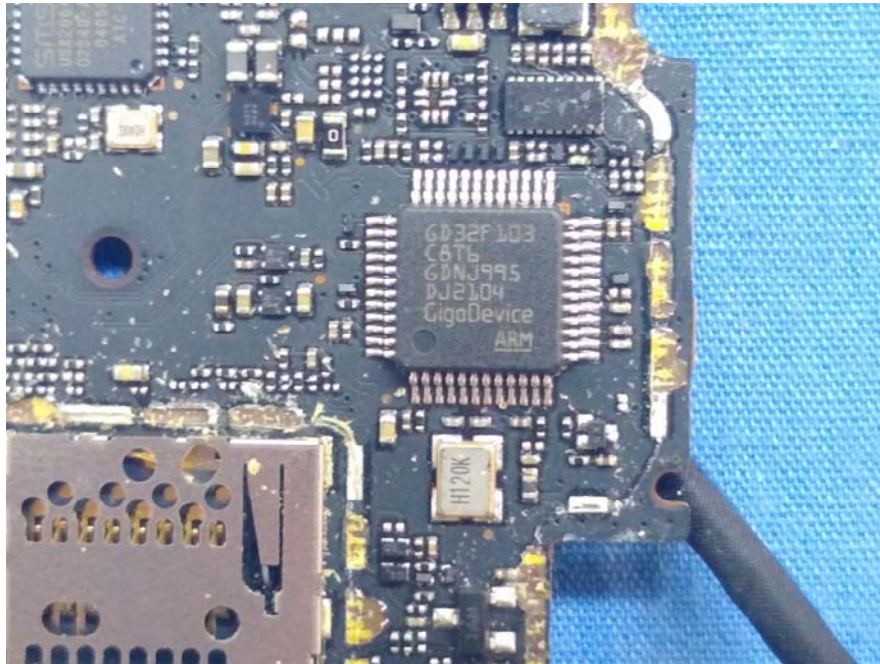

EXHIBIT B - EUT INTERNAL PHOTOGRAPHS

with scan code function Version: B-A

GPRS&EGPRS&WCDMA
<E Main Antenna

2.4G wifi&BLE&BT3.0Antenna

with scan code function Version: B-B