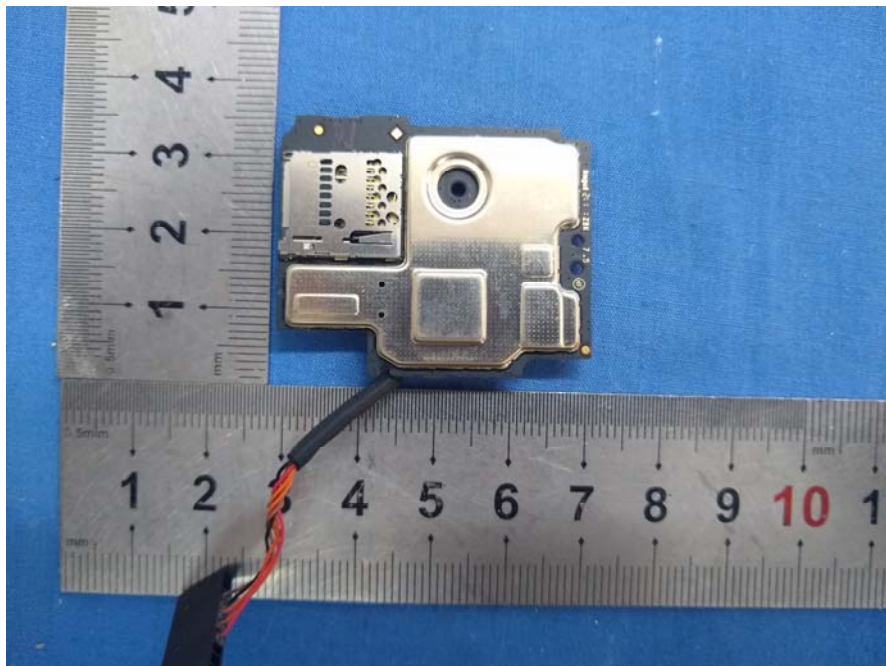

EXHIBIT B - EUT INTERNAL PHOTOGRAPHS

with scan code function Version: B-A

GPRS&EGPRS&WCDMA
<E Main Antenna

2.4G wifi&BLE&BT3.0Antenna

with scan code function Version: B-B