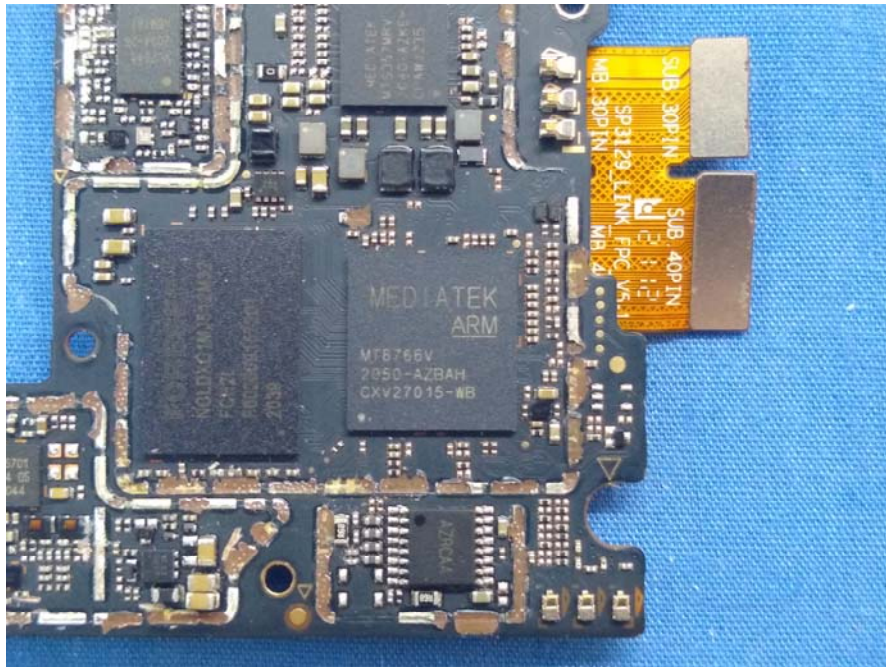

EXHIBIT B - EUT INTERNAL PHOTOGRAPHS

with scan code function Version: B-A

GPRS&EGPRS&WCDMA
<E Main Antenna

2.4G wifi&BLE&BT3.0Antenna

with scan code function Version: B-B