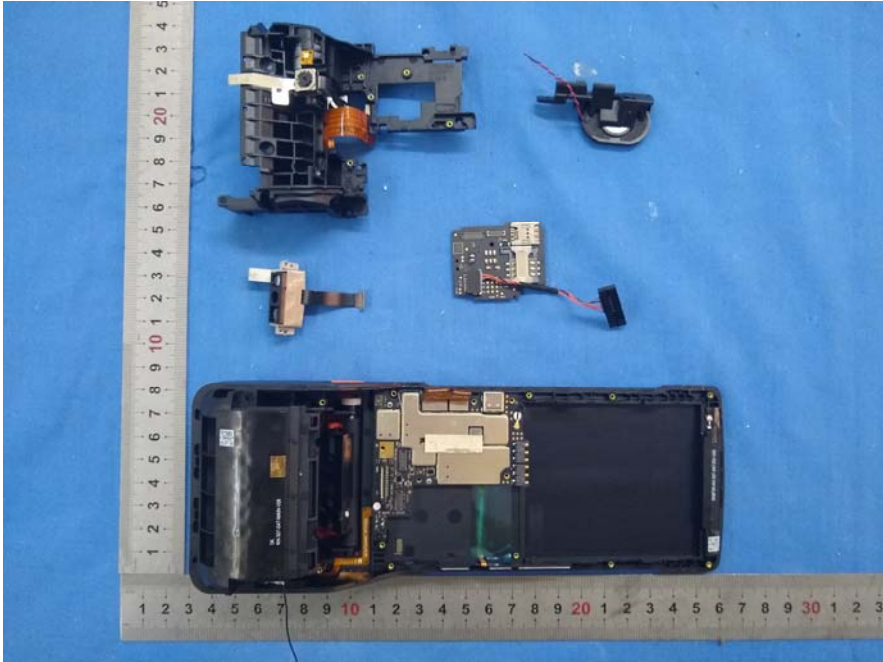

EXHIBIT B - EUT INTERNAL PHOTOGRAPHS

with scan code function Version: B-A

GPRS&EGPRS&WCDMA
<E Main Antenna

2.4G wifi&BLE&BT3.0Antenna

with scan code function Version: B-B