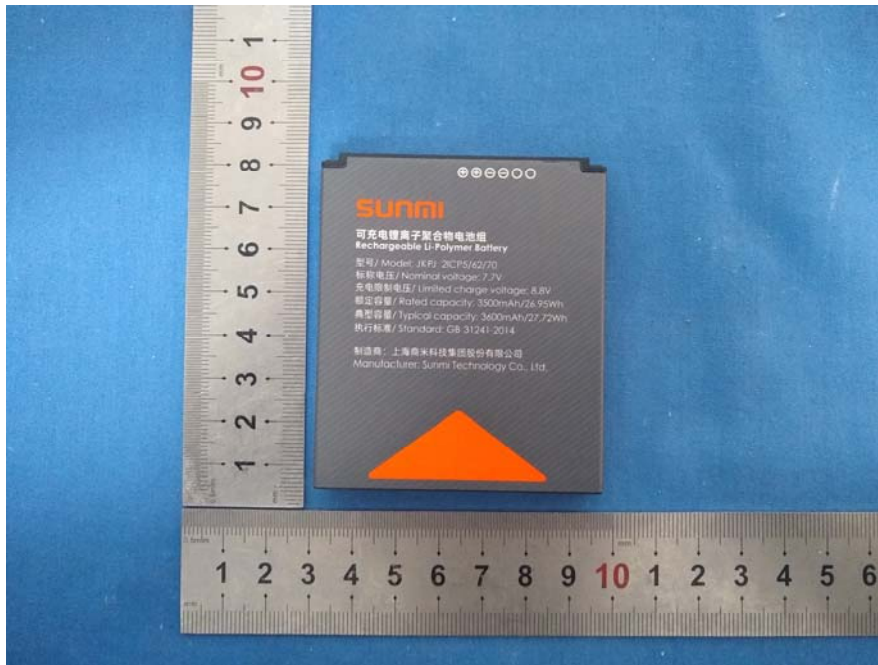

EXHIBIT B - EUT INTERNAL PHOTOGRAPHS

with scan code function Version: B-A

GPRS&EGPRS&WCDMA
<E Main Antenna

2.4G wifi&BLE&BT3.0Antenna

with scan code function Version: B-B