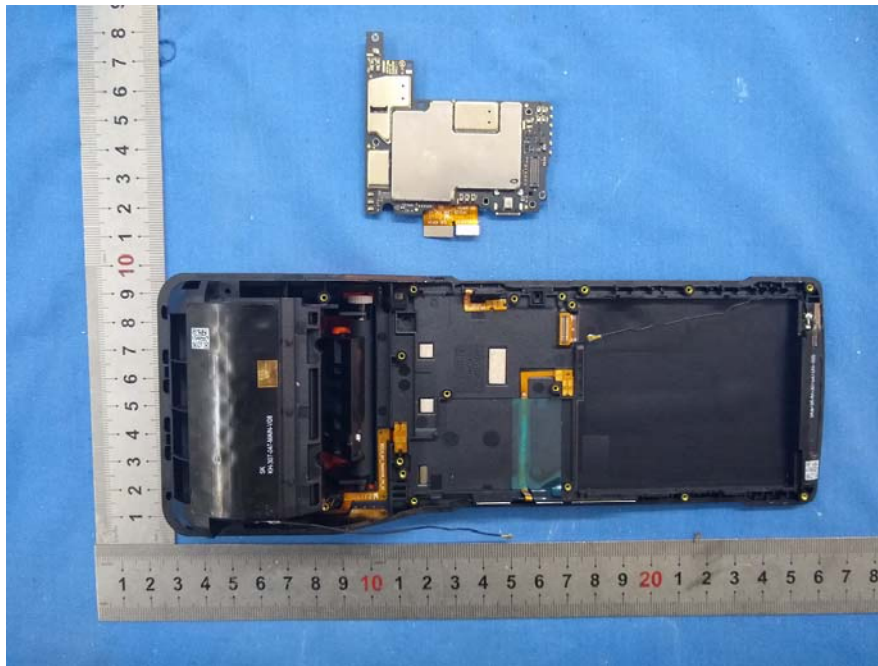

EXHIBIT B - EUT INTERNAL PHOTOGRAPHS

with scan code function Version: B-A

GPRS&EGPRS&WCDMA
<E Main Antenna

2.4G wifi&BLE&BT3.0Antenna

with scan code function Version: B-B