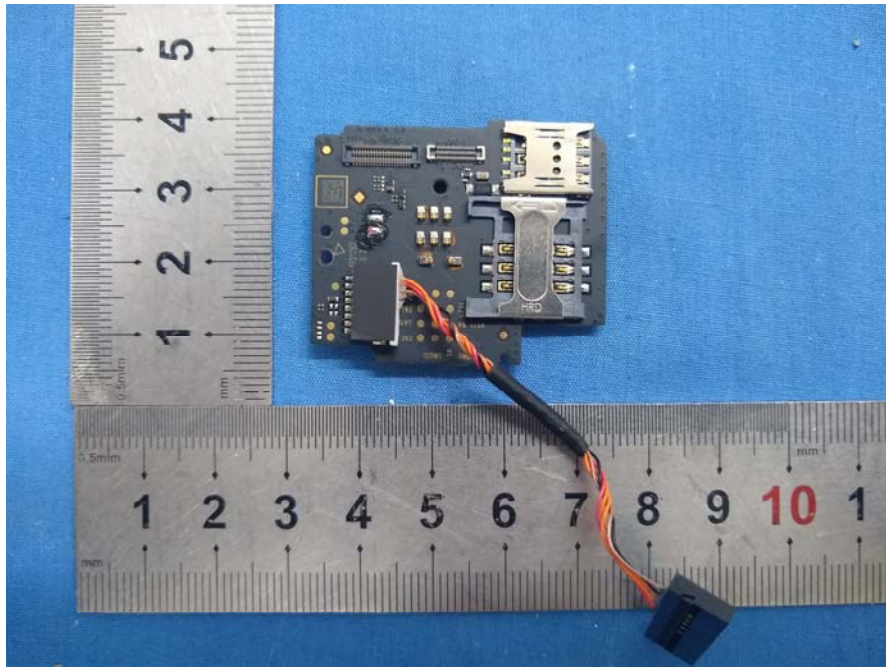

EXHIBIT B - EUT INTERNAL PHOTOGRAPHS

with scan code function Version: B-A

GPRS&EGPRS&WCDMA
<E Main Antenna

2.4G wifi&BLE&BT3.0Antenna

with scan code function Version: B-B