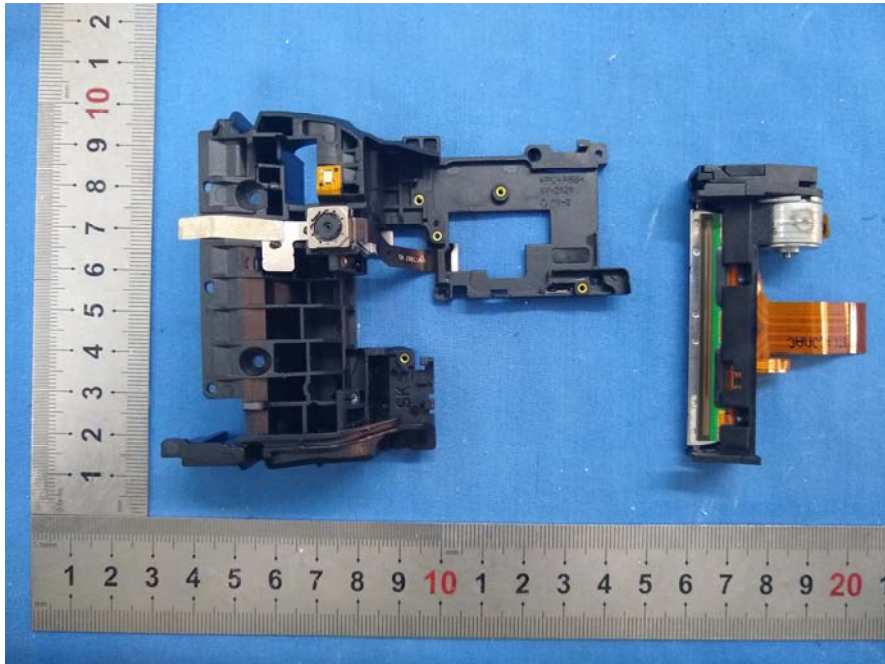

EXHIBIT B - EUT INTERNAL PHOTOGRAPHS

with scan code function Version: B-A

GPRS&EGPRS&WCDMA
<E Main Antenna

2.4G wifi&BLE&BT3.0Antenna

with scan code function Version: B-B