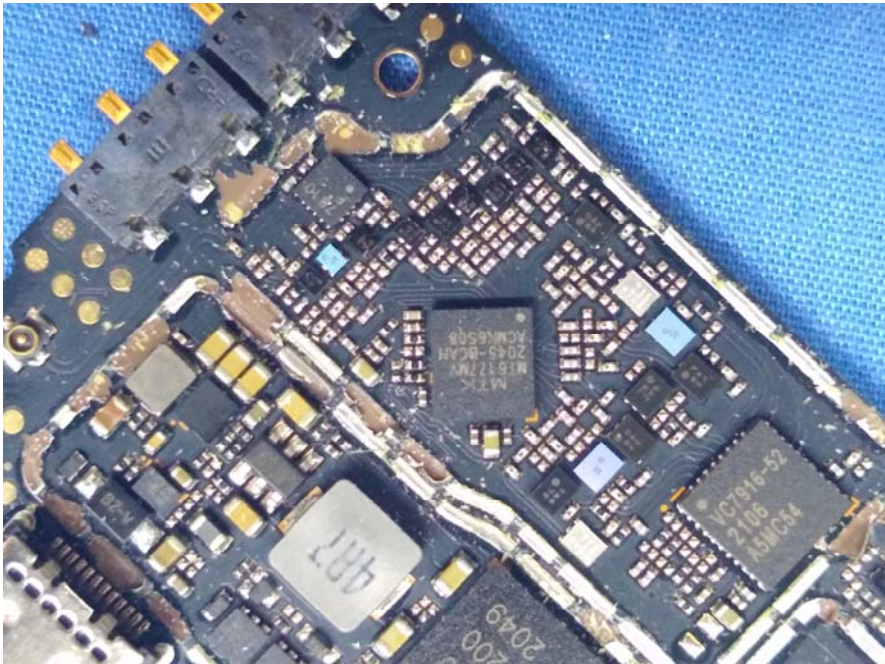

EXHIBIT B - EUT INTERNAL PHOTOGRAPHS

with scan code function Version: B-A

GPRS&EGPRS&WCDMA
<E Main Antenna

2.4G wifi&BLE&BT3.0Antenna

with scan code function Version: B-B