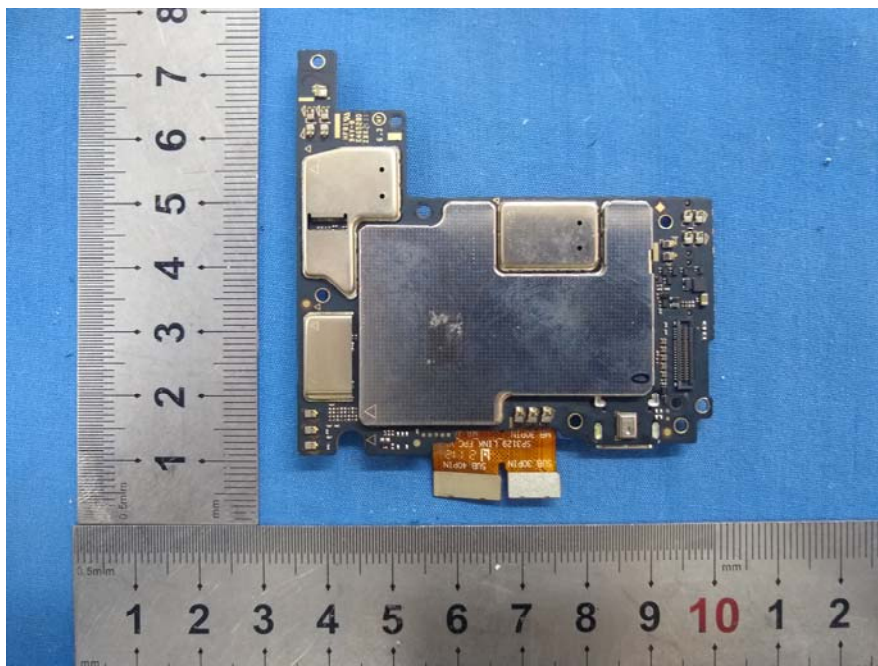

EXHIBIT B - EUT INTERNAL PHOTOGRAPHS

with scan code function Version: B-A

GPRS&EGPRS&WCDMA
<E Main Antenna

2.4G wifi&BLE&BT3.0Antenna

with scan code function Version: B-B