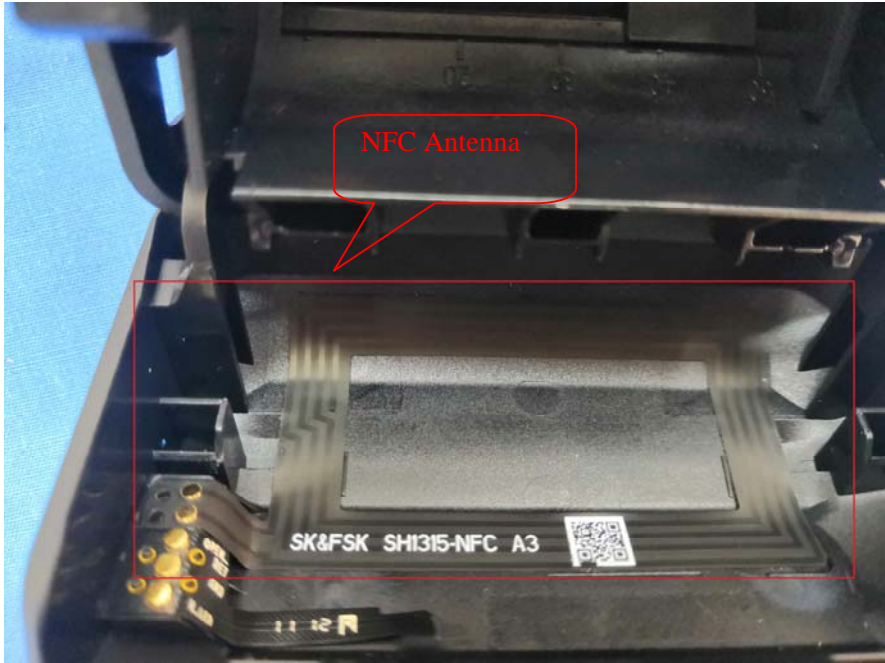

EXHIBIT B - EUT INTERNAL PHOTOGRAPHS

with scan code function Version: B-A

GPRS&EGPRS&WCDMA
<E Main Antenna

2.4G wifi&BLE&BT3.0Antenna

with scan code function Version: B-B