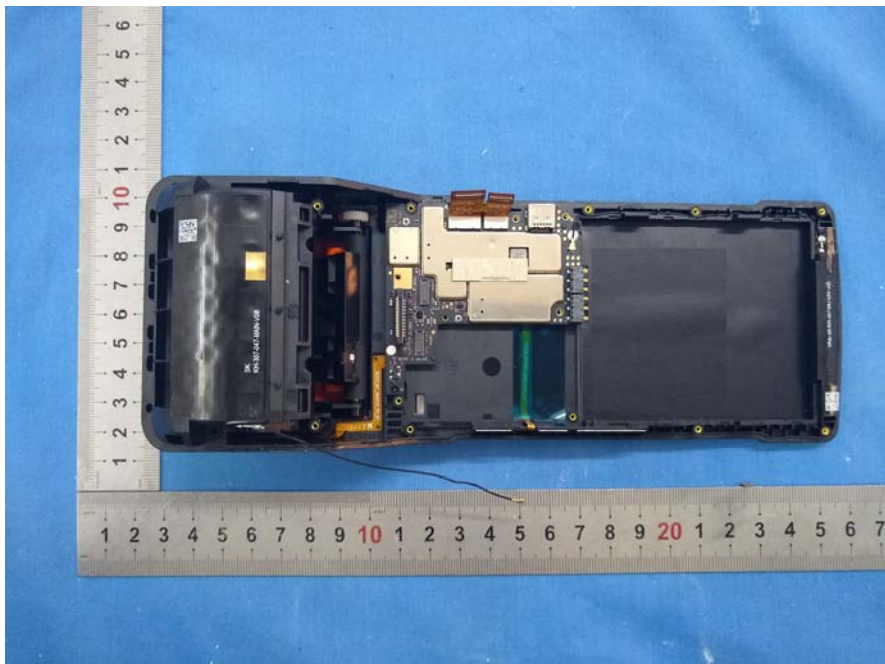

EXHIBIT B - EUT INTERNAL PHOTOGRAPHS

with scan code function Version: B-A

GPRS&EGPRS&WCDMA
<E Main Antenna

2.4G wifi&BLE&BT3.0Antenna

with scan code function Version: B-B