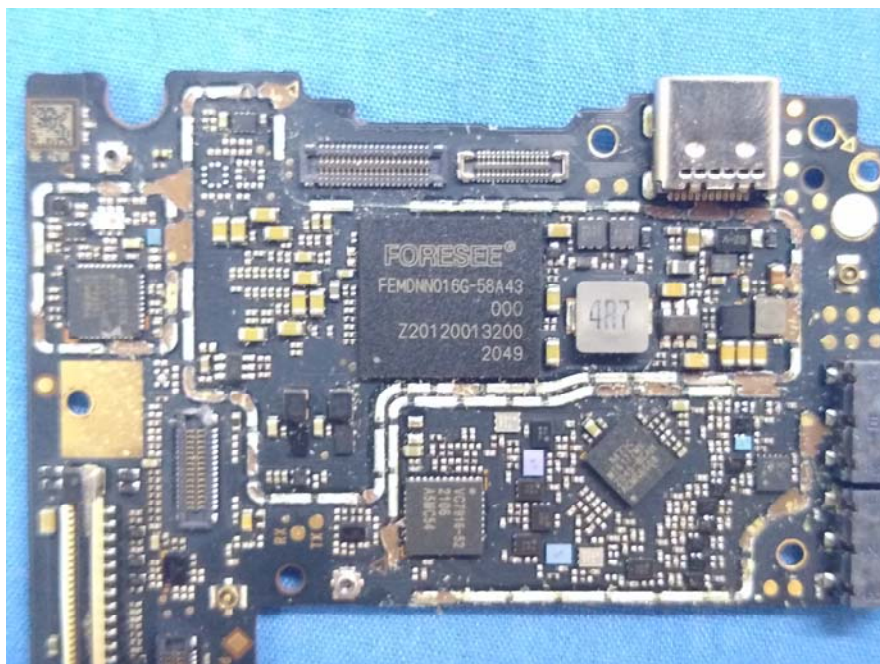

EXHIBIT B - EUT INTERNAL PHOTOGRAPHS

with scan code function Version: B-A

GPRS&EGPRS&WCDMA
<E Main Antenna

2.4G wifi&BLE&BT3.0Antenna

with scan code function Version: B-B