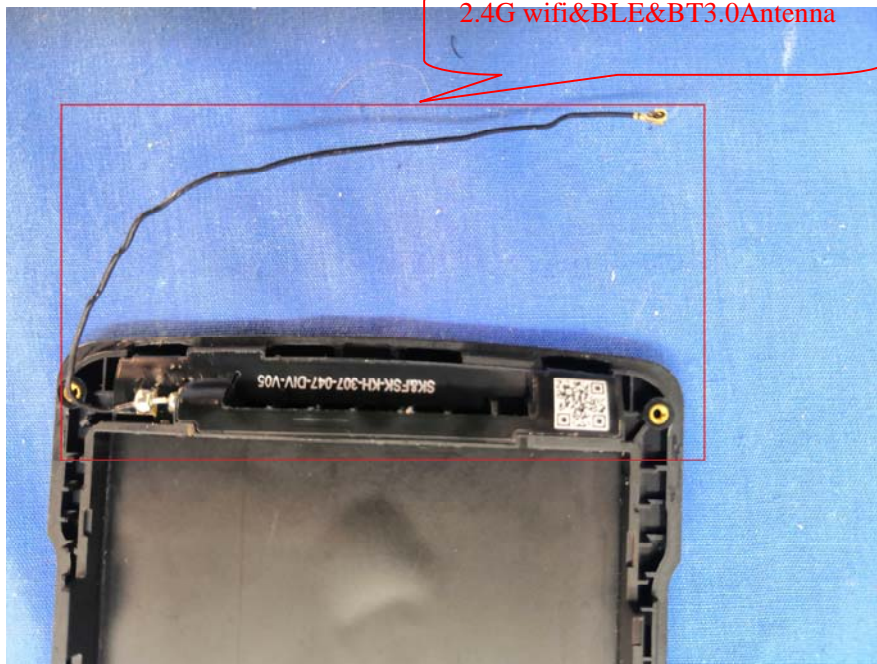

EXHIBIT B - EUT INTERNAL PHOTOGRAPHS

with scan code function Version: B-A

GPRS&EGPRS&WCDMA
<E Main Antenna

2.4G wifi&BLE&BT3.0Antenna

with scan code function Version: B-B