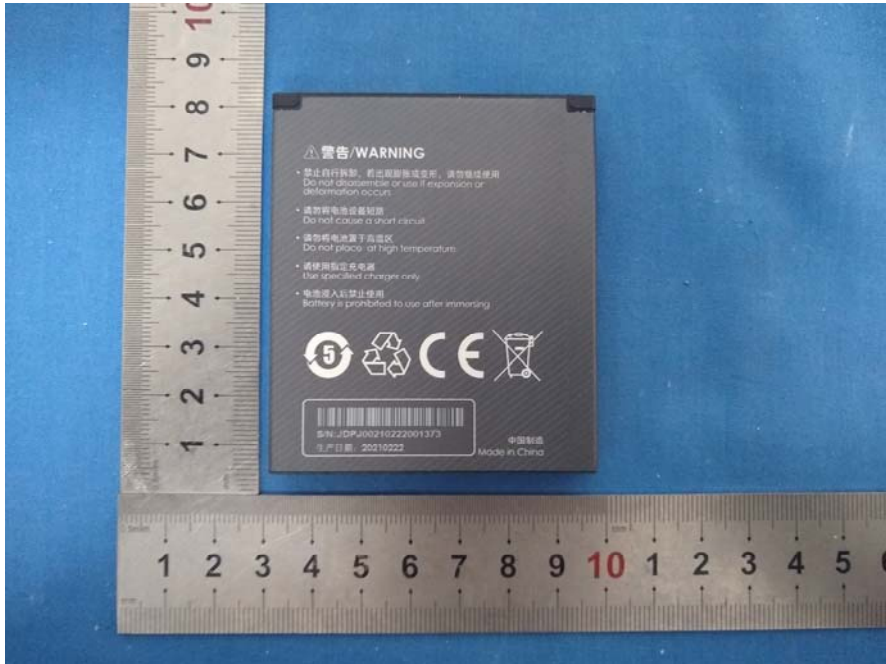

EXHIBIT B - EUT INTERNAL PHOTOGRAPHS

with scan code function Version: B-A

GPRS&EGPRS&WCDMA
<E Main Antenna

2.4G wifi&BLE&BT3.0Antenna

with scan code function Version: B-B