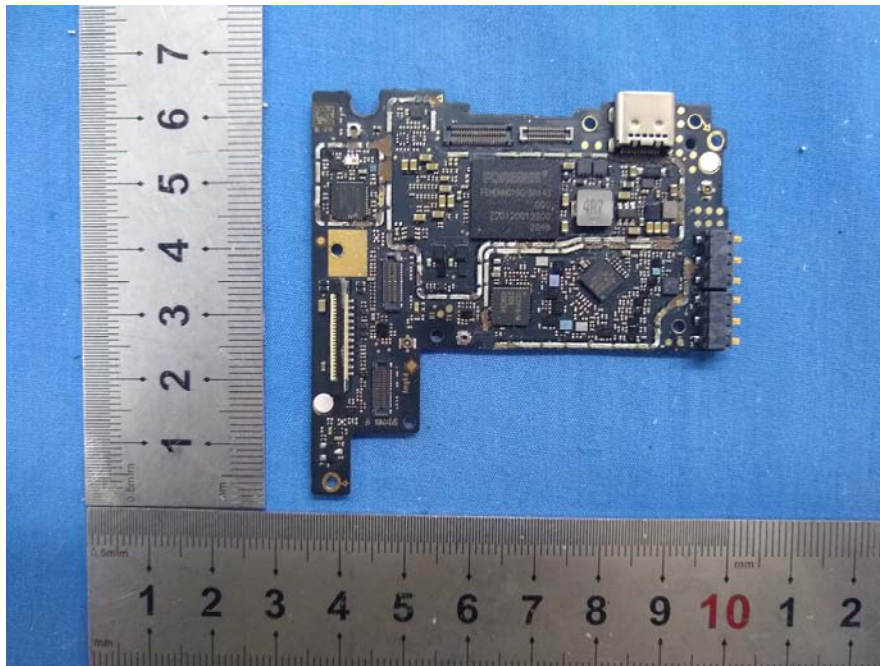

EXHIBIT B - EUT INTERNAL PHOTOGRAPHS

with scan code function Version: B-A

GPRS&EGPRS&WCDMA
<E Main Antenna

2.4G wifi&BLE&BT3.0Antenna

with scan code function Version: B-B