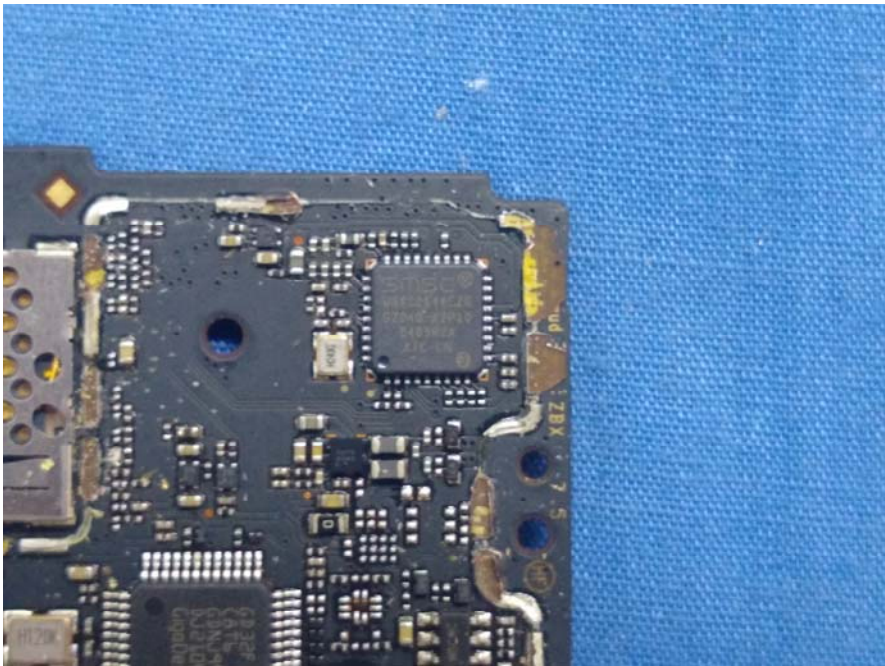

EXHIBIT B - EUT INTERNAL PHOTOGRAPHS

with scan code function Version: B-A

GPRS&EGPRS&WCDMA
<E Main Antenna

2.4G wifi&BLE&BT3.0Antenna

with scan code function Version: B-B