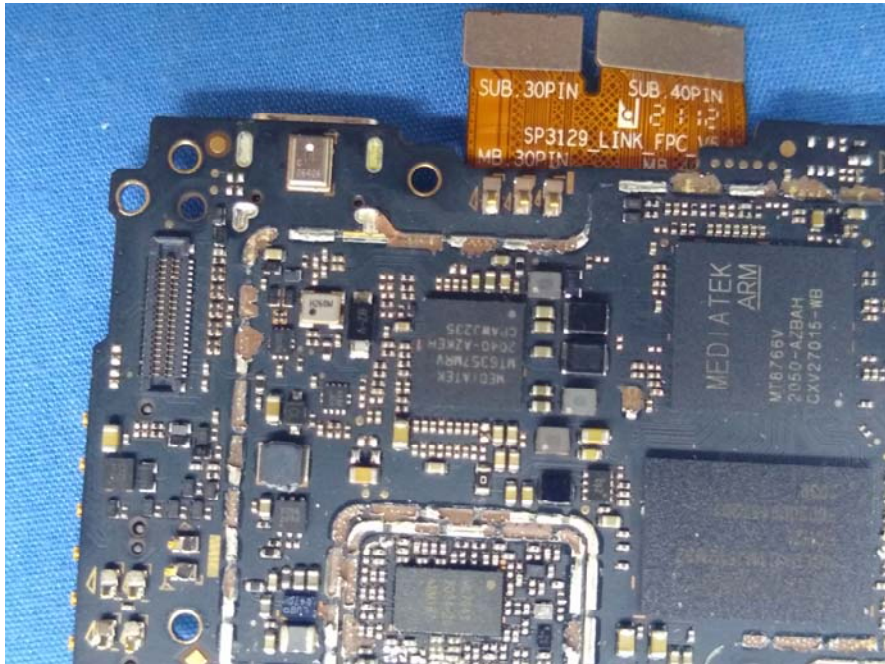

EXHIBIT B - EUT INTERNAL PHOTOGRAPHS

with scan code function Version: B-A

GPRS&EGPRS&WCDMA
<E Main Antenna

2.4G wifi&BLE&BT3.0Antenna

with scan code function Version: B-B