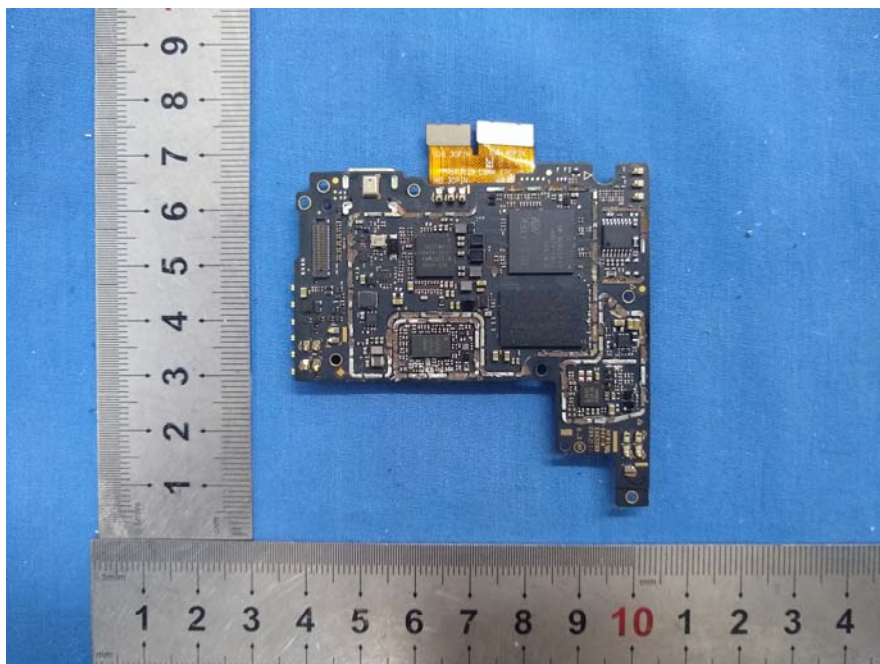

EXHIBIT B - EUT INTERNAL PHOTOGRAPHS

with scan code function Version: B-A

GPRS&EGPRS&WCDMA
<E Main Antenna

2.4G wifi&BLE&BT3.0Antenna

with scan code function Version: B-B