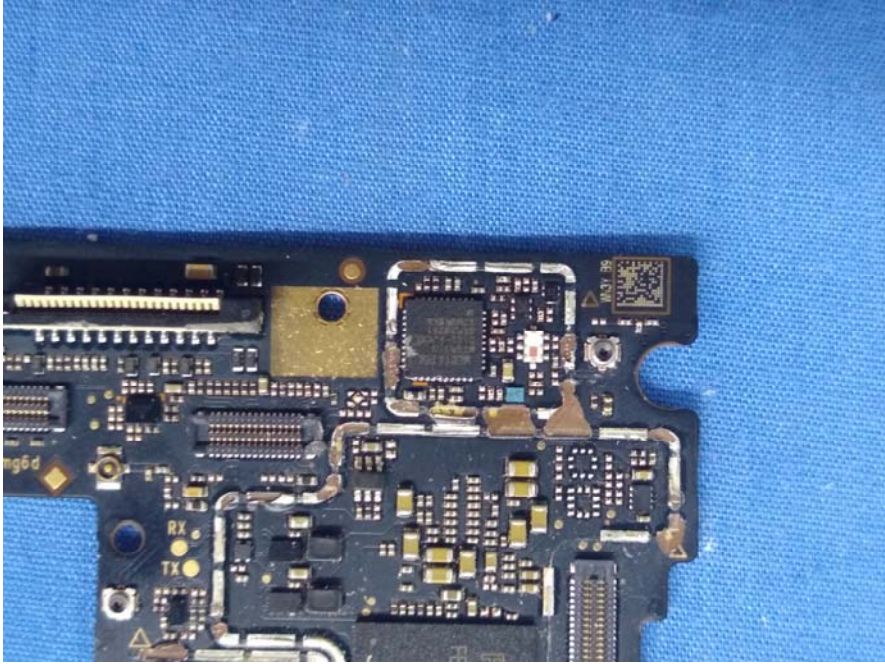

EXHIBIT B - EUT INTERNAL PHOTOGRAPHS

with scan code function Version: B-A

GPRS&EGPRS&WCDMA
<E Main Antenna

2.4G wifi&BLE&BT3.0Antenna

with scan code function Version: B-B