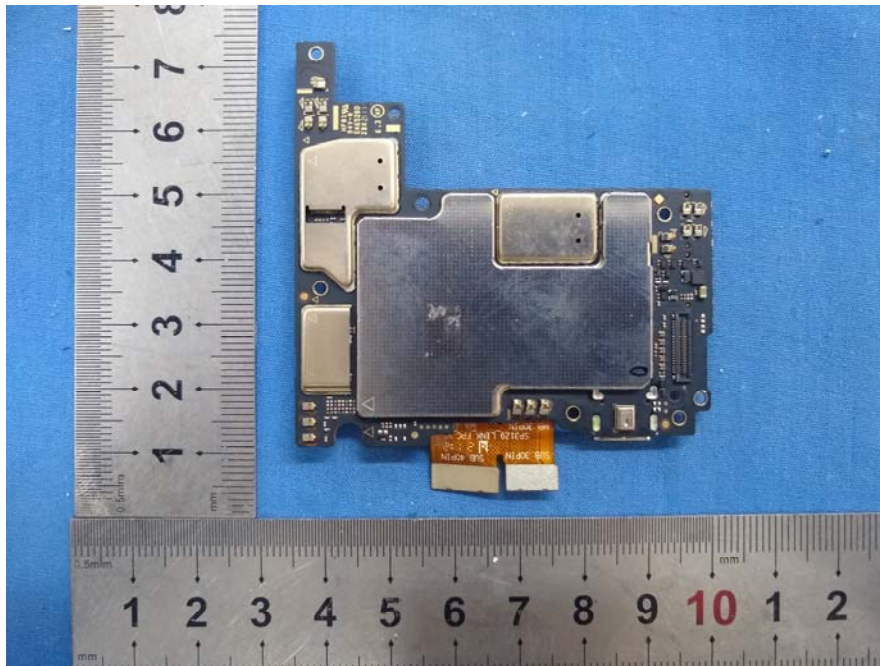

EXHIBIT B - EUT INTERNAL PHOTOGRAPHS

with scan code function Version: B-A

GPRS&EGPRS&WCDMA
<E Main Antenna

2.4G wifi&BLE&BT3.0Antenna

with scan code function Version: B-B