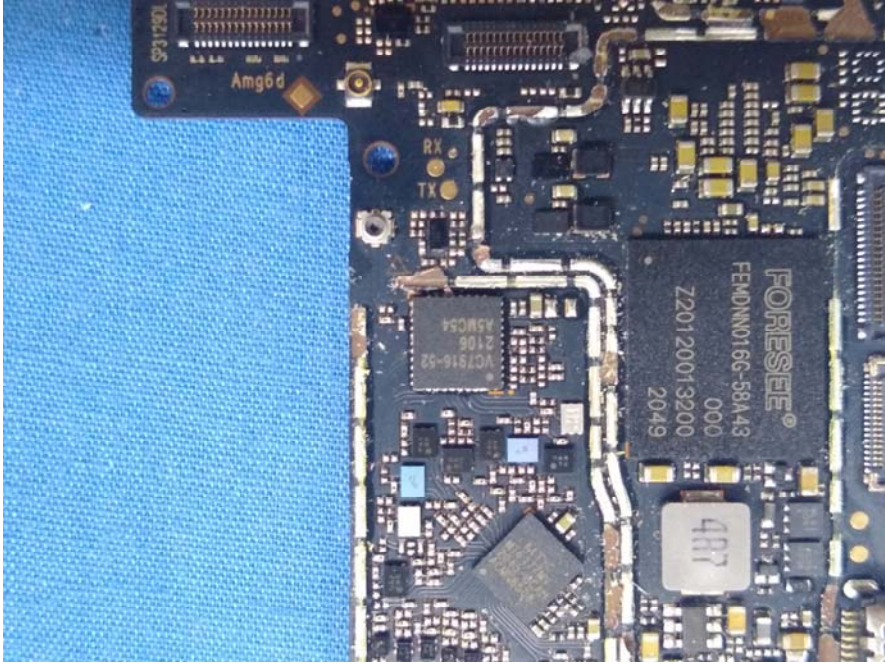

EXHIBIT B - EUT INTERNAL PHOTOGRAPHS

with scan code function Version: B-A

GPRS&EGPRS&WCDMA
<E Main Antenna

2.4G wifi&BLE&BT3.0Antenna

with scan code function Version: B-B