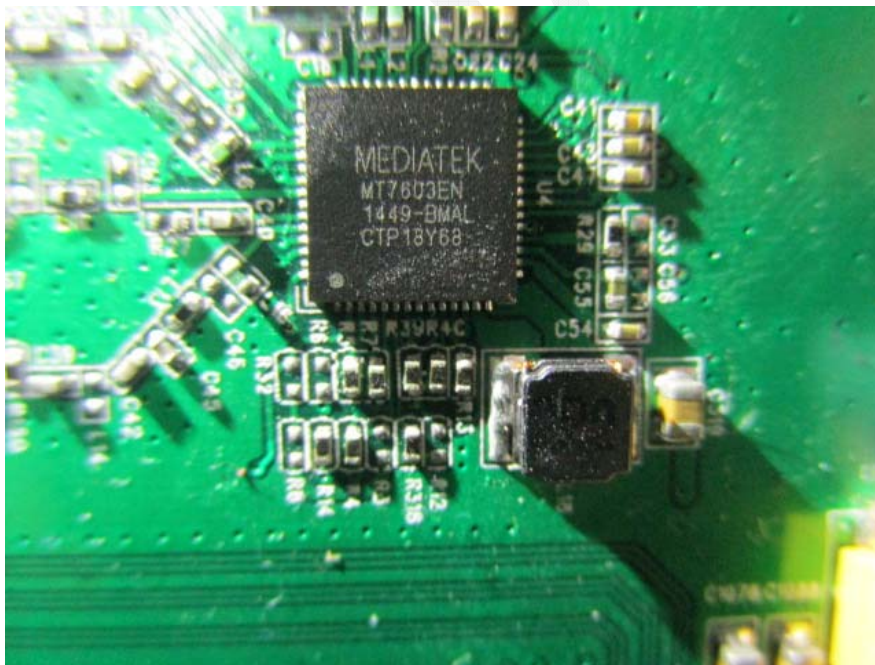

EXHIBIT B - EUT EXTERNAL PHOTOGRAPHS

Trade name: Nusoft **Tested Model:** NFW-560
Multiple Model: NFW-560A , NFW-520 , AboCom WS600, AboCom WS550

EUT – Uncover View

EUT – Main Board Top View

EUT –Main Board Bottom

EUT –Main Board Unshield View

EUT –Main Chip View

EUT –2.4GWIFI Chip View

EUT -5Gwifi Chip View

FEMTO