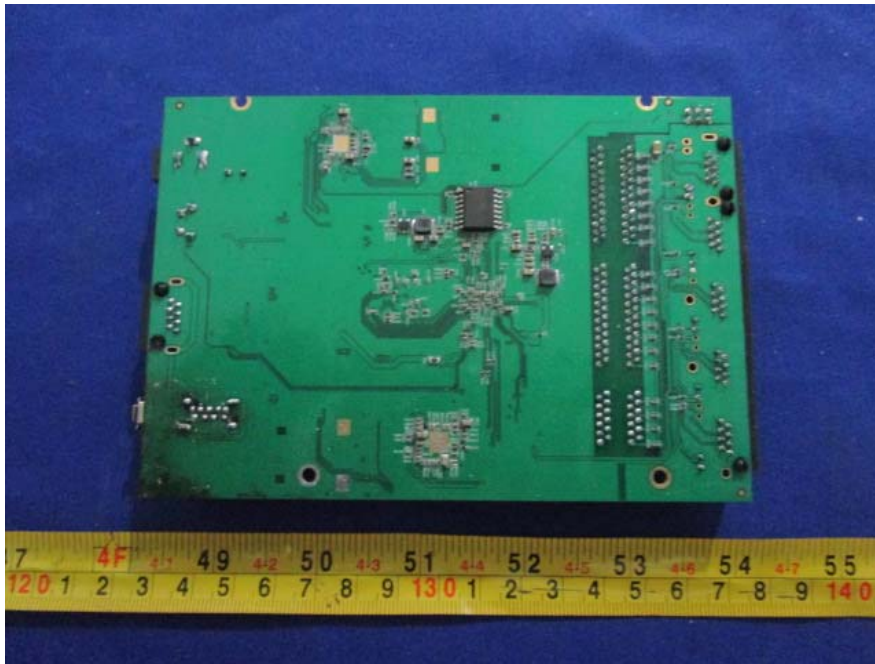

EXHIBIT B - EUT EXTERNAL PHOTOGRAPHS

Trade name: Nusoft **Tested Model:** NFW-560
Multiple Model: NFW-560A , NFW-520 , AboCom WS600, AboCom WS550

EUT – Uncover View

EUT – Main Board Top View

EUT –Main Board Bottom

EUT –Main Board Unshield View

EUT –Main Chip View

EUT –2.4GWIFI Chip View

EUT -5Gwifi Chip View

FEMTO