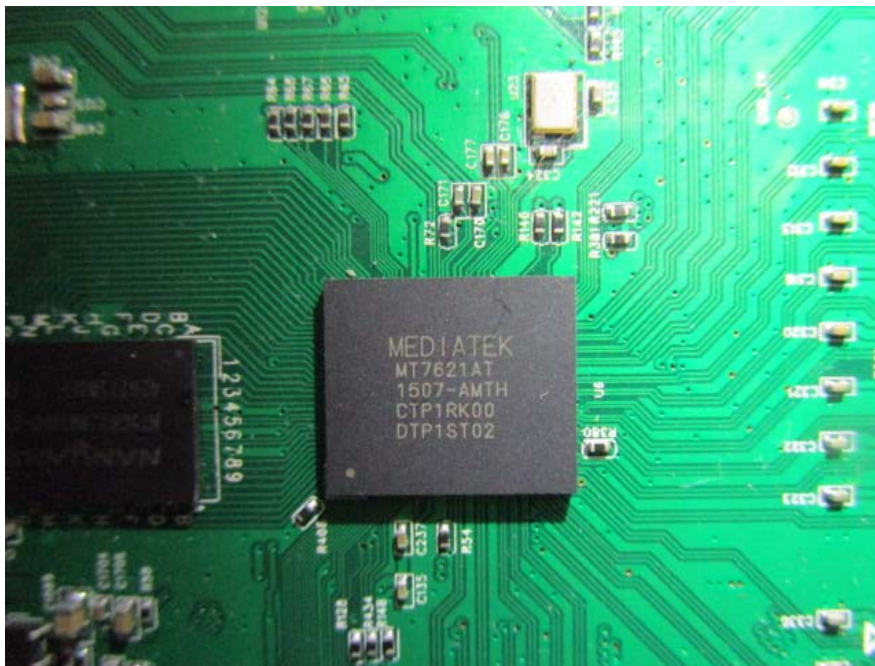

EXHIBIT B - EUT EXTERNAL PHOTOGRAPHS

Trade name: Nusoft **Tested Model:** NFW-560
Multiple Model: NFW-560A , NFW-520 , AboCom WS600, AboCom WS550

EUT – Uncover View

EUT – Main Board Top View

EUT –Main Board Bottom

EUT –Main Board Unshield View

EUT –Main Chip View

EUT –2.4GWIFI Chip View

EUT -5Gwifi Chip View

FEMTO