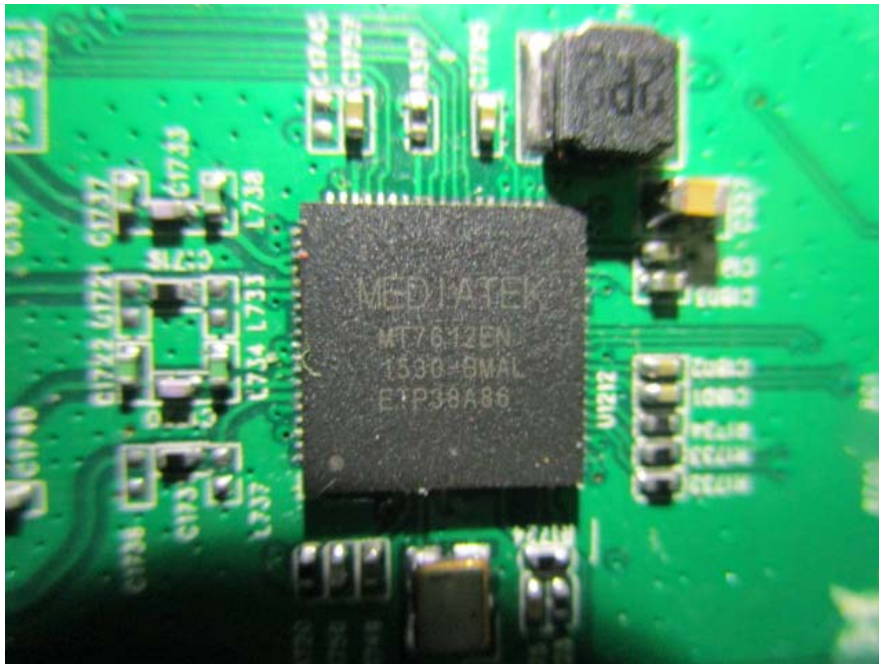

EXHIBIT B - EUT EXTERNAL PHOTOGRAPHS

Trade name: Nusoft **Tested Model:** NFW-560
Multiple Model: NFW-560A , NFW-520 , AboCom WS600, AboCom WS550

EUT – Uncover View

EUT – Main Board Top View

EUT –Main Board Bottom

EUT –Main Board Unshield View

EUT –Main Chip View

EUT –2.4GWIFI Chip View

EUT -5Gwifi Chip View

FEMTO