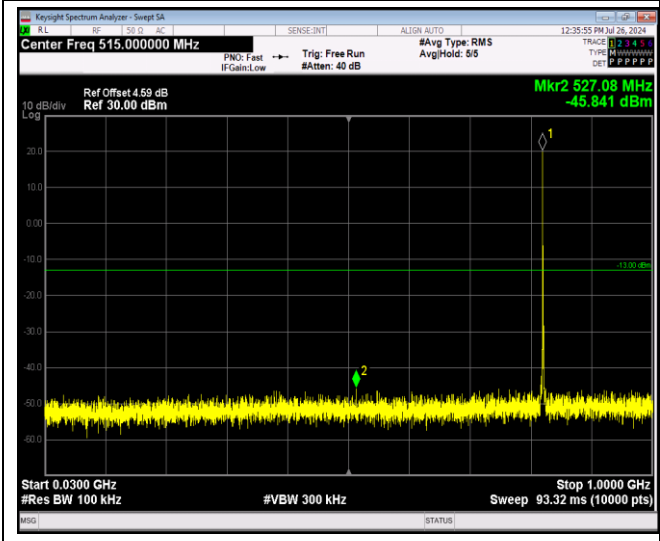

Band5-1.4MHz-QPSK-20643-1RB#0-Range1:30~1000MHz

Band5-1.4MHz-QPSK-20643-1RB#0-Range2:1000~10000MHz

Band5-1.4MHz-16QAM-20407-1RB#0-Range1:30~1000MHz

Band5-1.4MHz-16QAM-20407-1RB#0-Range2:1000~10000MHz

JianYan Testing Group Shenzhen Co., Ltd.
 No.101, Building 8, Innovation Wisdom Port, No.155 Hongtian Road, Huangpu Community,
 Xinqiao Street, Bao'an District, Shenzhen, Guangdong, People's Republic of China.
 Tel: +86-755-23118282, Fax: +86-755-23116366