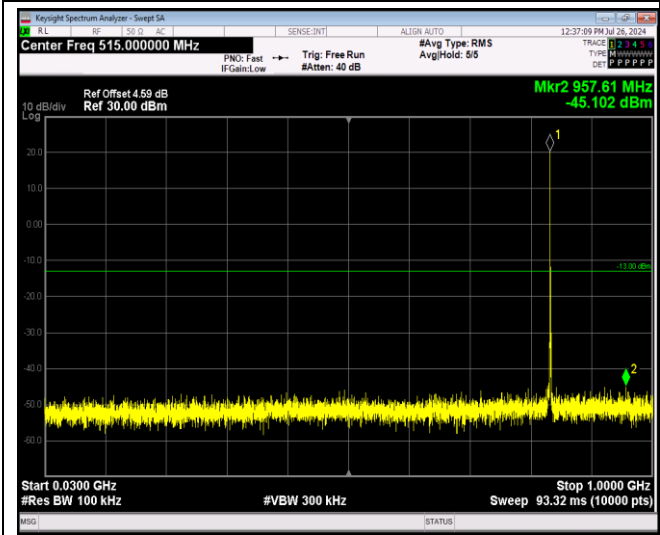

Project No.: JYTSZR2405012

Band5-1.4MHz-64QAM-20525-1RB#0-Range1:30~1000MHz

Band5-1.4MHz-64QAM-20525-1RB#0-Range2:1000~10000MHz

Band5-1.4MHz-64QAM-20643-1RB#0-Range1:30~1000MHz

Band5-1.4MHz-64QAM-20643-1RB#0-Range2:1000~10000MHz