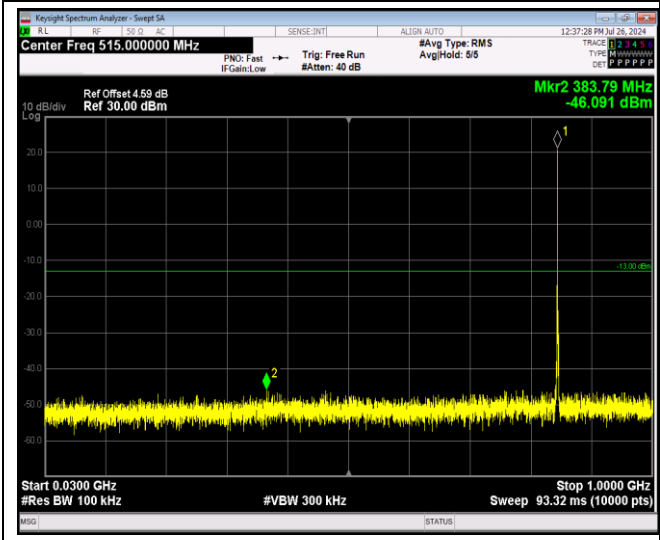

Band5-1.4MHz-QPSK-20643-1RB#0-Range1:30~1000MHz