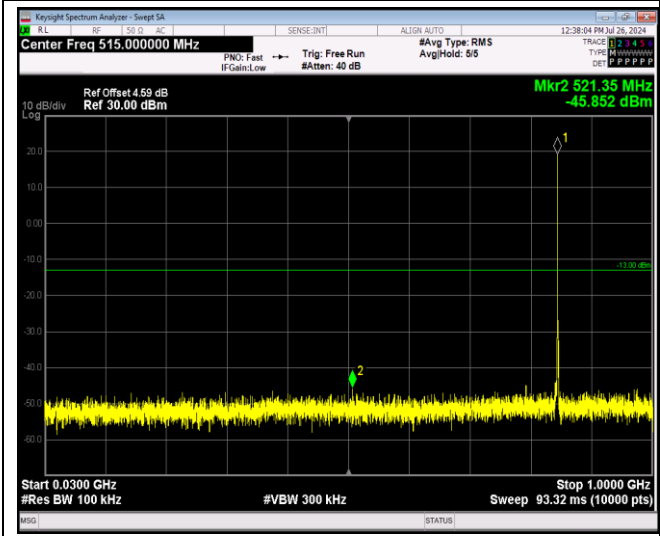

Project No.: JYTSZR2405012

Band5-1.4MHz-64QAM-20525-1RB#0-Range1:30~1000MHz

Band5-1.4MHz-64QAM-20525-1RB#0-Range2:1000~10000MHz

Band5-1.4MHz-64QAM-20643-1RB#0-Range1:30~1000MHz

Band5-1.4MHz-64QAM-20643-1RB#0-Range2:1000~10000MHz