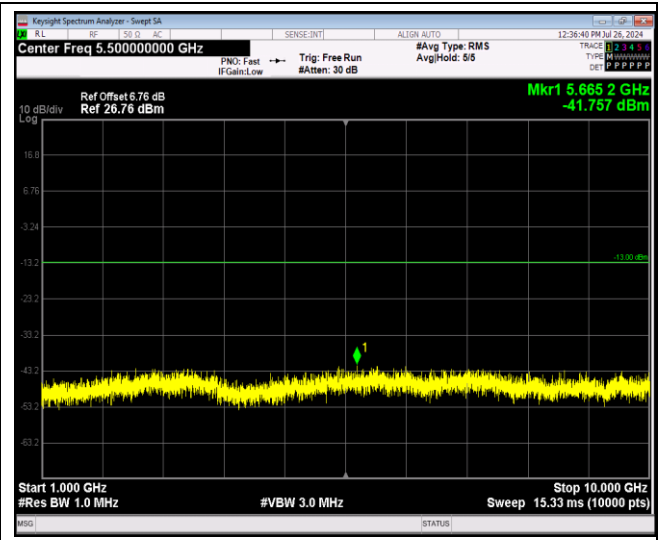

JianYan Testing Group Shenzhen Co., Ltd.
No.101, Building 8, Innovation Wisdom Port, No.155 Hongtian Road, Huangpu Community,
Xinqiao Street, Bao'an District, Shenzhen, Guangdong, People's Republic of China.
Tel: +86-755-23118282, Fax: +86-755-23116366

Project No.: JYTSZR2405012