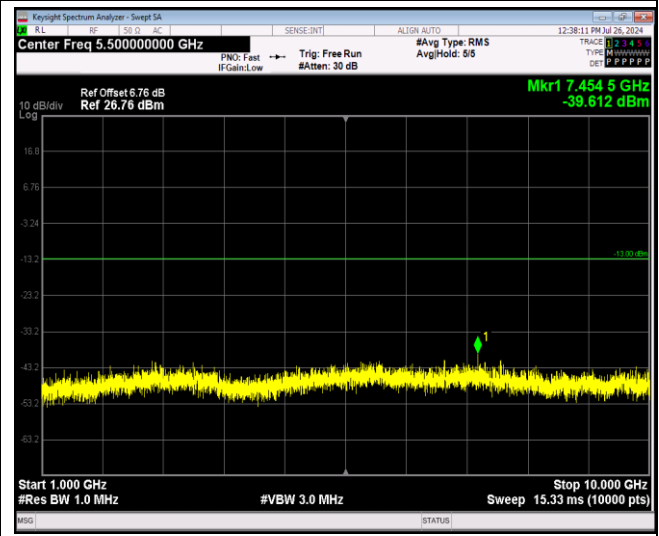

Band5-1.4MHz-64QAM-20643-1RB#0-Range2:1000~10000MHz

Band5-1.4MHz-64QAM-20643-1RB#0-Range2:1000~10000MHz