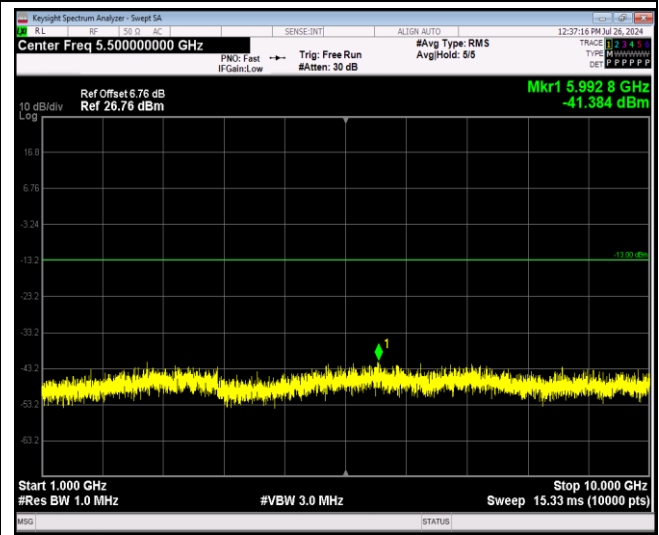

Project No.: JYTSZR2405012

Band5-1.4MHz-64QAM-20525-1RB#0-Range1:30~1000MHz

Band5-1.4MHz-64QAM-20525-1RB#0-Range2:1000~10000MHz

Band5-1.4MHz-64QAM-20643-1RB#0-Range1:30~1000MHz

Band5-1.4MHz-64QAM-20643-1RB#0-Range2:1000~10000MHz