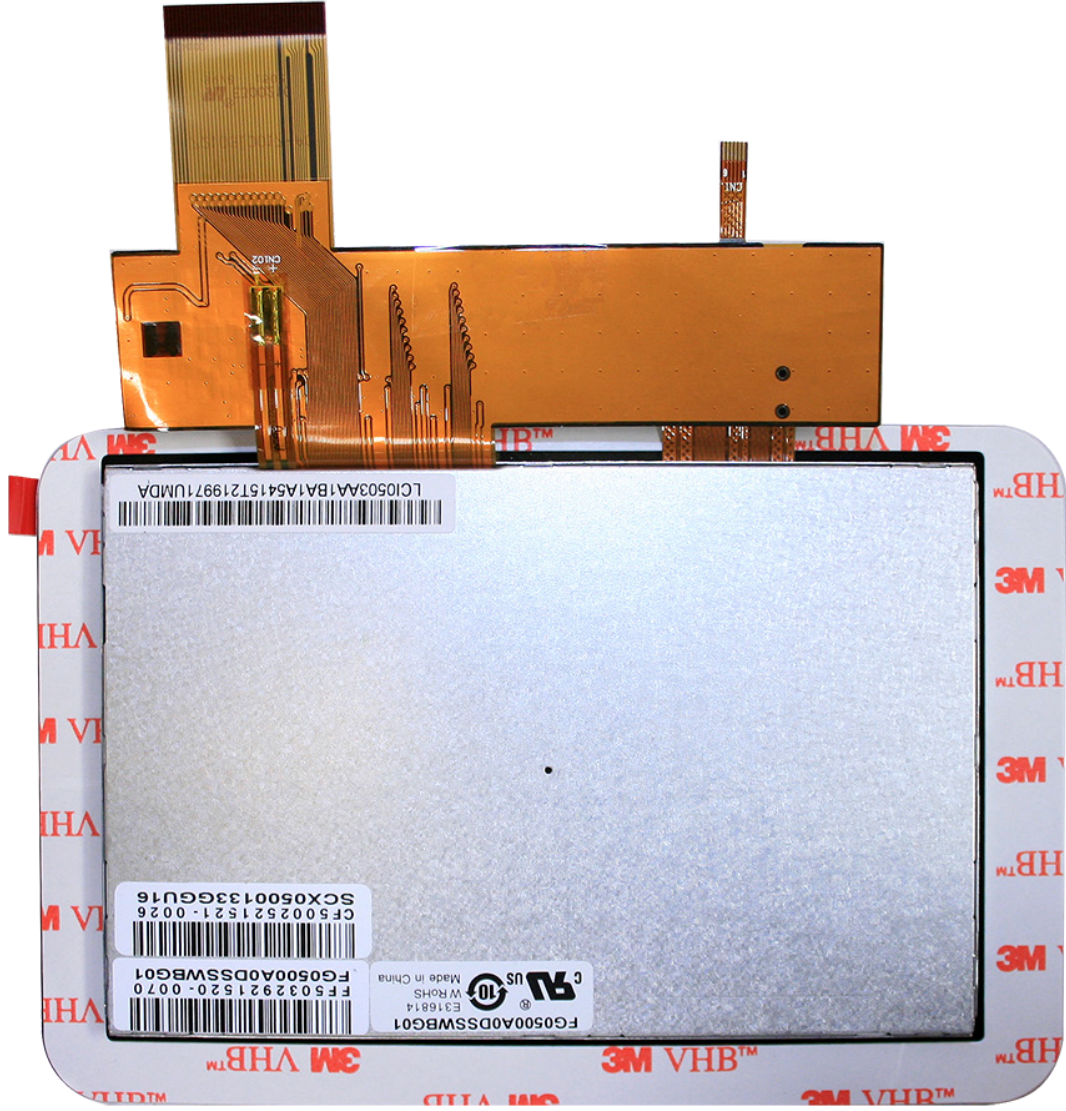

1514210000040

DTS BPS rev.3
12/2014 N4/VKe

9M2
9A94V-0
50 IN 375

LCI0503AA1BA1A5415T19971UMDA

CF5002521S21-0026
SCX05001336GU16

FG0500A0DSSWBG01

FF5032921S20-0070

FG0500A0DSSWBG01
E316814
US RoHS
Made in China

OT's Tray Reader
Product Code: 20010
Date: 2015.08.09
12 V 1 A
CE
RoHS
WEEE

WIP CAT SE PATCH CABLE ISO/IEC 11801 & EN 50288 & PASSED TO