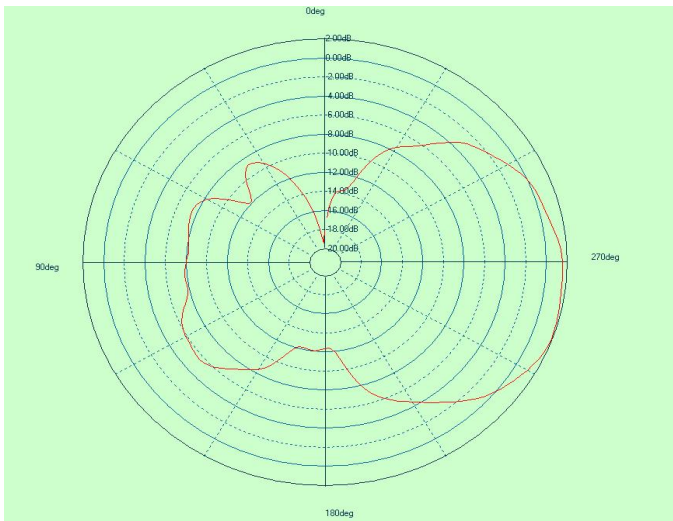

Tested Products.

Antenna 1: FPC antenna.

- Frequency = 2.400GHz.
- Frequency = 2.450GHz.
- Frequency = 2.500GHz.

Manufacturer :Wavetec FZCO

Product : ANTENNA 1 2.4GHz

ITEM	SPEC.	
Model Name	MP200	
Center Frequency	2400 MHz	1.19 dbi
	2450 MHz	1.66 dbi
	2500 MHz	1.96 dbi
MAX. GAIN	1.96dbi	
Polarization	Linear, Vertical	
Azimuth Beam Pattern	Omni- directional	
Impedance	50Ω	
Antenna Length	30.5mm	

2400MHZ

2450MHZ

2500MHZ