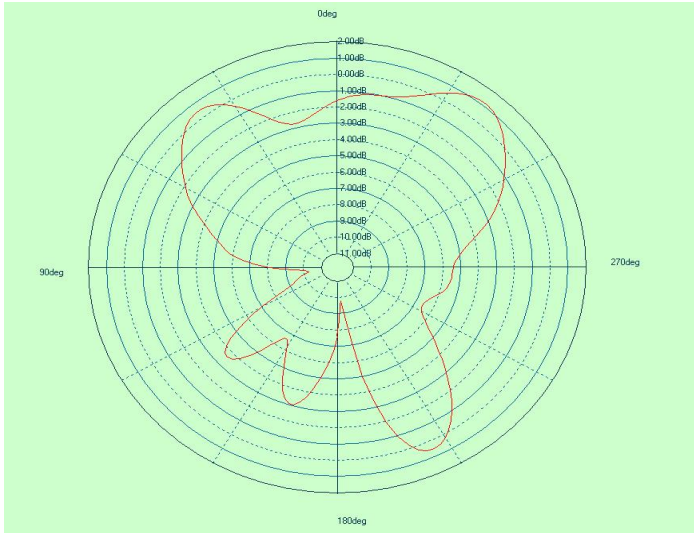

Tested Products.

Antenna 1: FPC antenna.

- Frequency = 2.400GHz.
- Frequency = 2.450GHz.
- Frequency = 2.500GHz.

Manufacturer :Wavetec FZCO

Product : ANTENNA 1 2.4GHz

ITEM	SPEC.	
Model Name	MP200	
Center Frequency	2400 MHz	1.19 dbi
	2450 MHz	1.66 dbi
	2500 MHz	1.96 dbi
MAX. GAIN	1.96dbi	
Polarization	Linear, Vertical	
Azimuth Beam Pattern	Omni- directional	
Impedance	50Ω	
Antenna Length	30.5mm	

2400MHZ

2450MHZ

2500MHZ