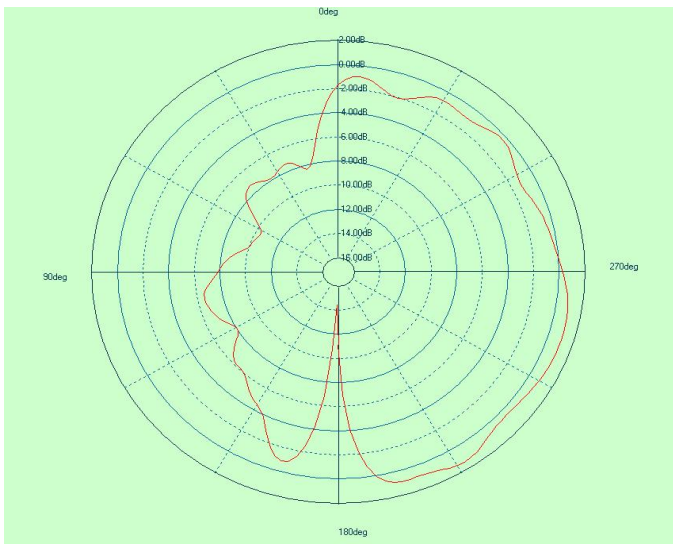

Tested Products.

Antenna 1: FPC antenna.

- Frequency = 2.400GHz.
- Frequency = 2.450GHz.
- Frequency = 2.500GHz.

Manufacturer :Wavetec FZCO

Product : ANTENNA 1 2.4GHz

ITEM	SPEC.	
Model Name	MP200	
Center Frequency	2400 MHz	1.19 dbi
	2450 MHz	1.66 dbi
	2500 MHz	1.96 dbi
MAX. GAIN	1.96dbi	
Polarization	Linear, Vertical	
Azimuth Beam Pattern	Omni- directional	
Impedance	50Ω	
Antenna Length	30.5mm	

2400MHZ

2450MHZ

2500MHZ