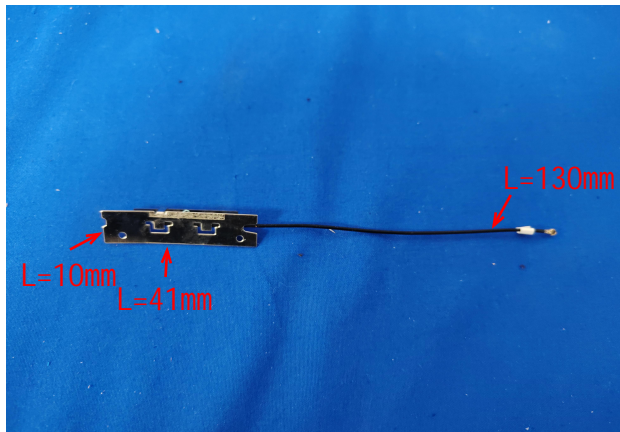

Tested Products.

Antenna 1: FPC antenna.

- Frequency = 2.400GHz.
- Frequency = 2.450GHz.
- Frequency = 2.500GHz.

Manufacturer :Wavetec FZCO

Product : ANTENNA 1 2.4GHz

ITEM	SPEC.	
Model Name	MP200	
Center Frequency	2400 MHz	1.19 dbi
	2450 MHz	1.66 dbi
	2500 MHz	1.96 dbi
MAX. GAIN	1.96dbi	
Polarization	Linear, Vertical	
Azimuth Beam Pattern	Omni- directional	
Impedance	50Ω	
Antenna Length	30.5mm	