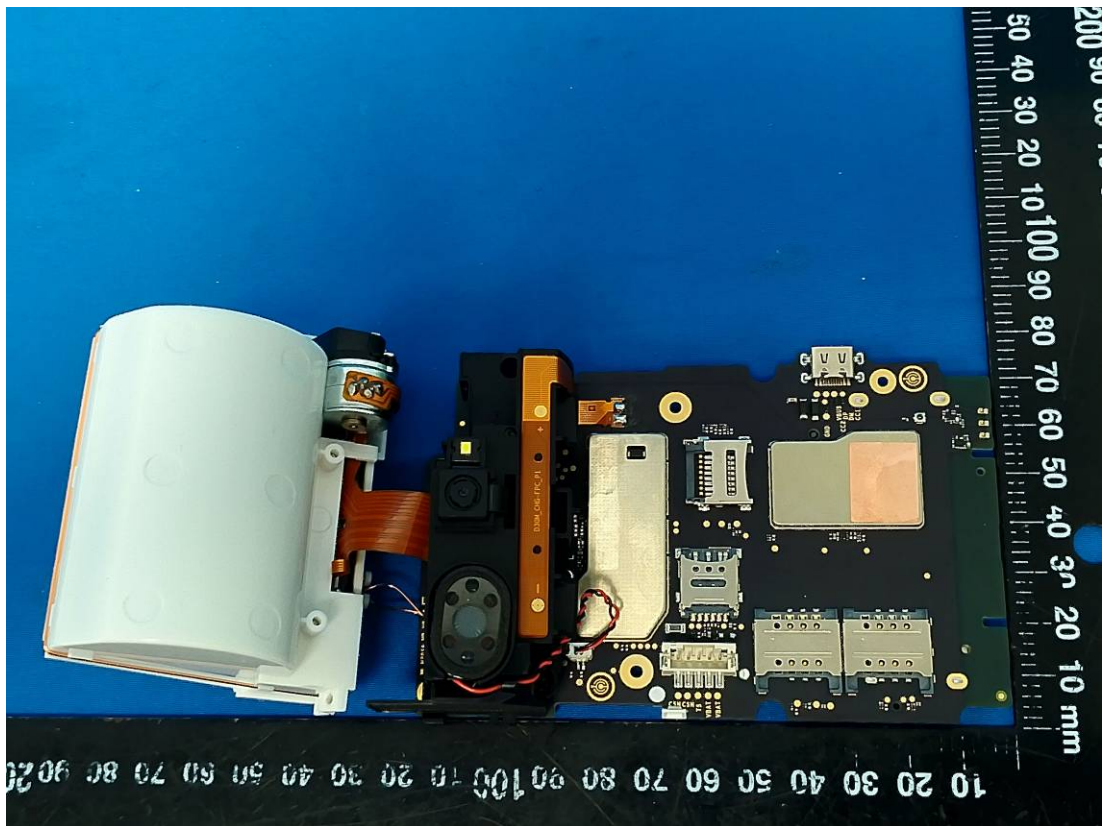

EUT INTERNAL PHOTOS

Configuration 1#

WWAN Main Antenna

NFC Antenna

memory chip

WWAN DIV Antenna(only for receive)

Bluetooth&Wifi Antenna

Configuration 2#

WWAN Main Antenna

Bluetooth&Wifi Antenna

WWAN DIV Antenna(only for receive)