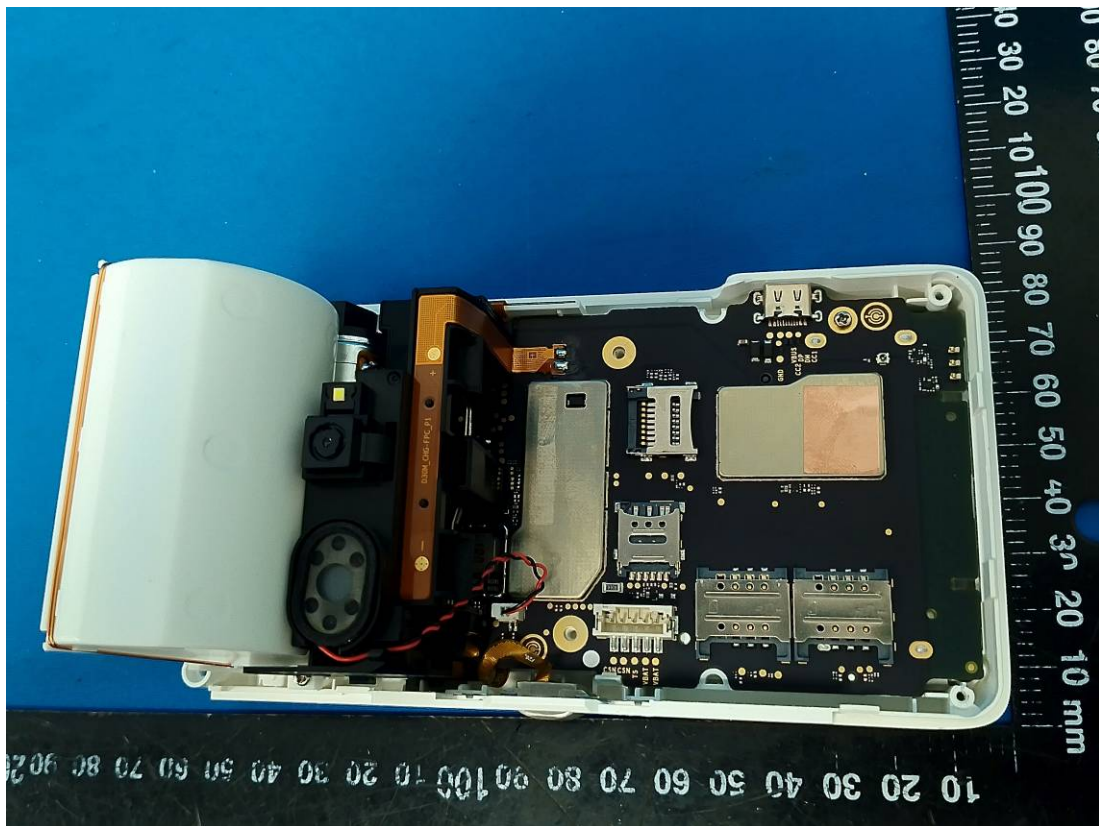

WWAN Main Antenna