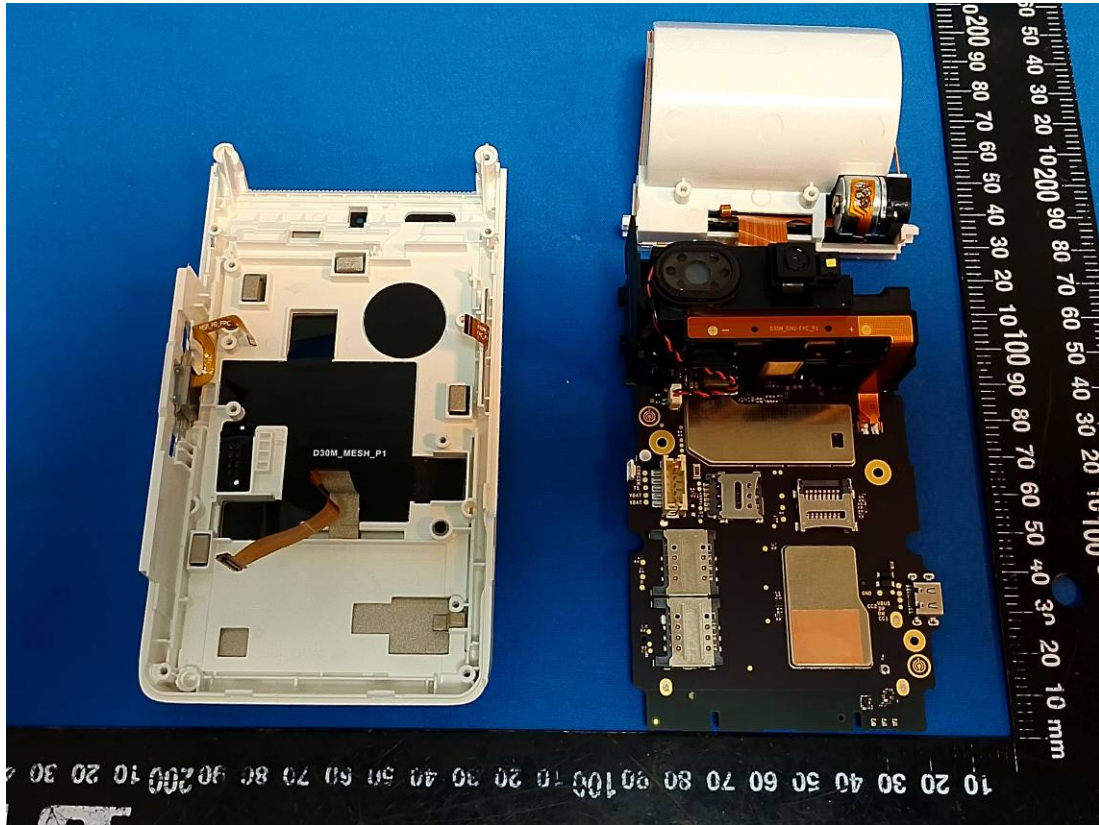

EUT INTERNAL PHOTOS

Configuration 1#

WWAN Main Antenna

NFC Antenna

memory chip

WWAN DIV Antenna(only for receive)

Bluetooth&Wifi Antenna

Configuration 2#

WWAN Main Antenna

Bluetooth&Wifi Antenna

WWAN DIV Antenna(only for receive)