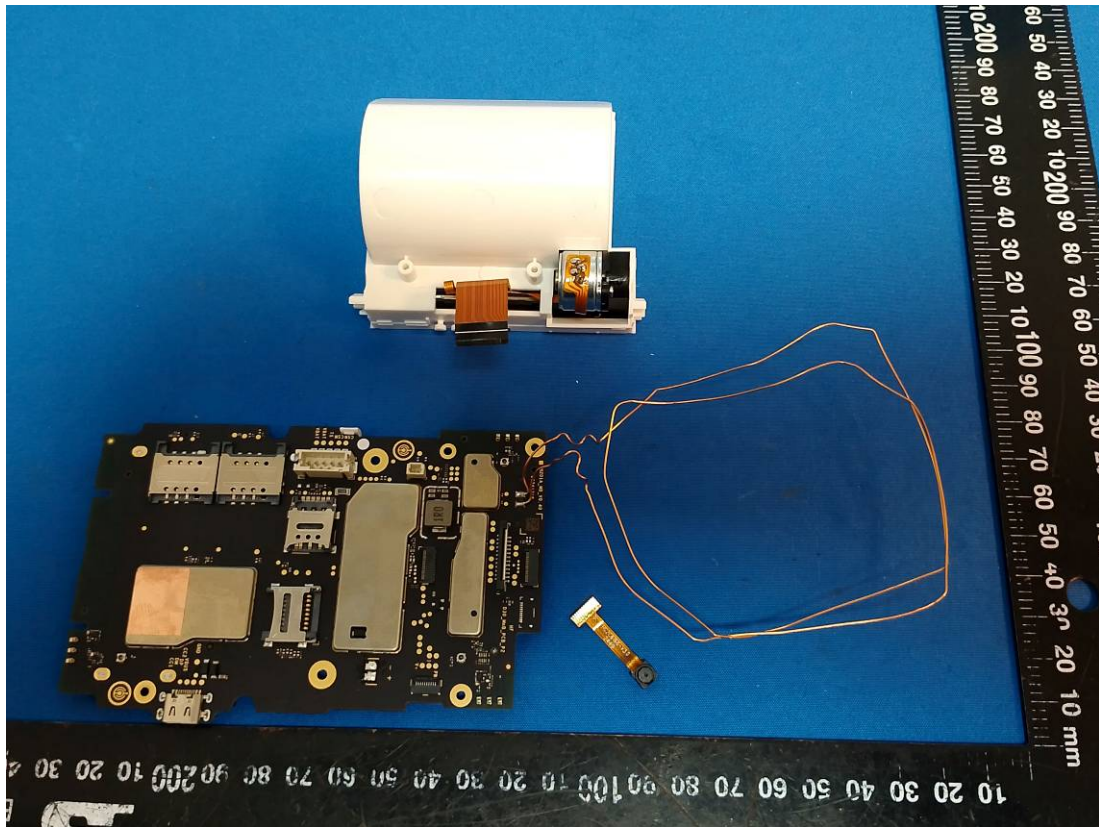

EUT INTERNAL PHOTOS

Configuration 1#

WWAN Main Antenna

NFC Antenna

memory chip

WWAN DIV Antenna(only for receive)

Bluetooth&Wifi Antenna

Configuration 2#

WWAN Main Antenna

Bluetooth&Wifi Antenna

WWAN DIV Antenna(only for receive)