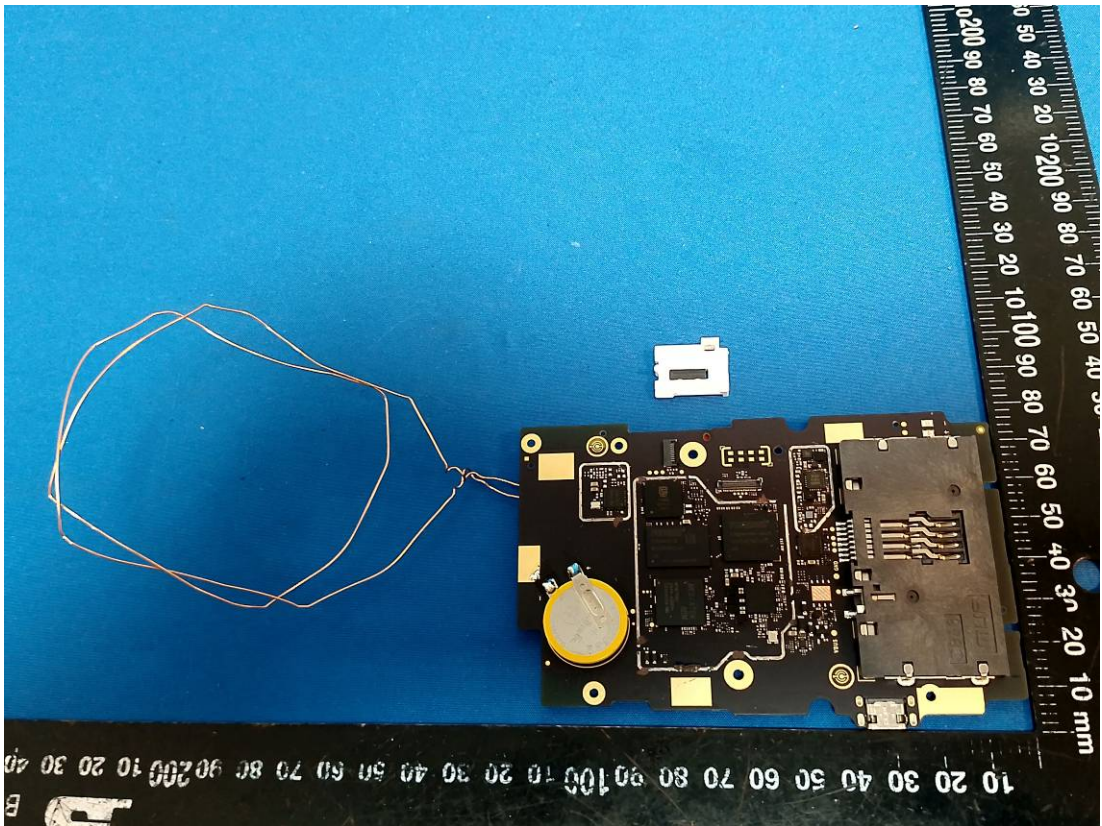

EUT INTERNAL PHOTOS

Configuration 1#

WWAN Main Antenna

NFC Antenna

memory chip

WWAN DIV Antenna(only for receive)

Bluetooth&Wifi Antenna

Configuration 2#

WWAN Main Antenna

Bluetooth&Wifi Antenna

WWAN DIV Antenna(only for receive)