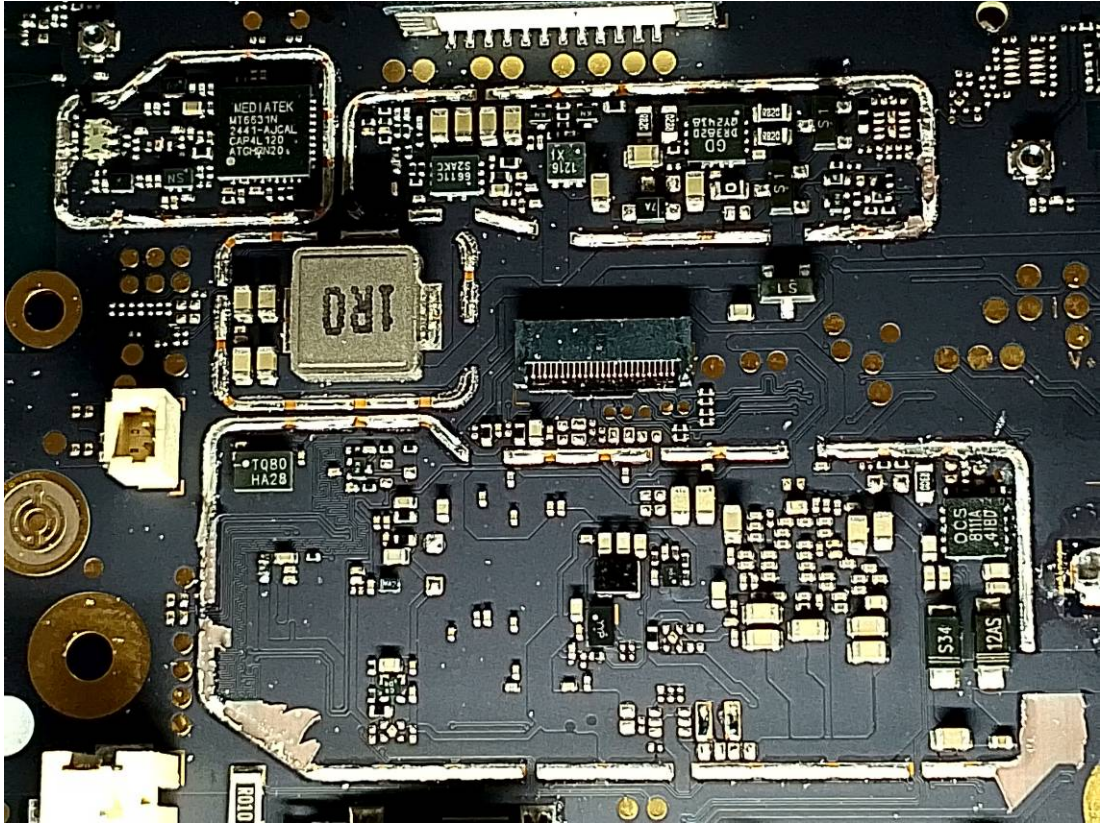

EUT INTERNAL PHOTOS

Configuration 1#

WWAN Main Antenna

NFC Antenna

memory chip

WWAN DIV Antenna(only for receive)

Bluetooth&Wifi Antenna

Configuration 2#