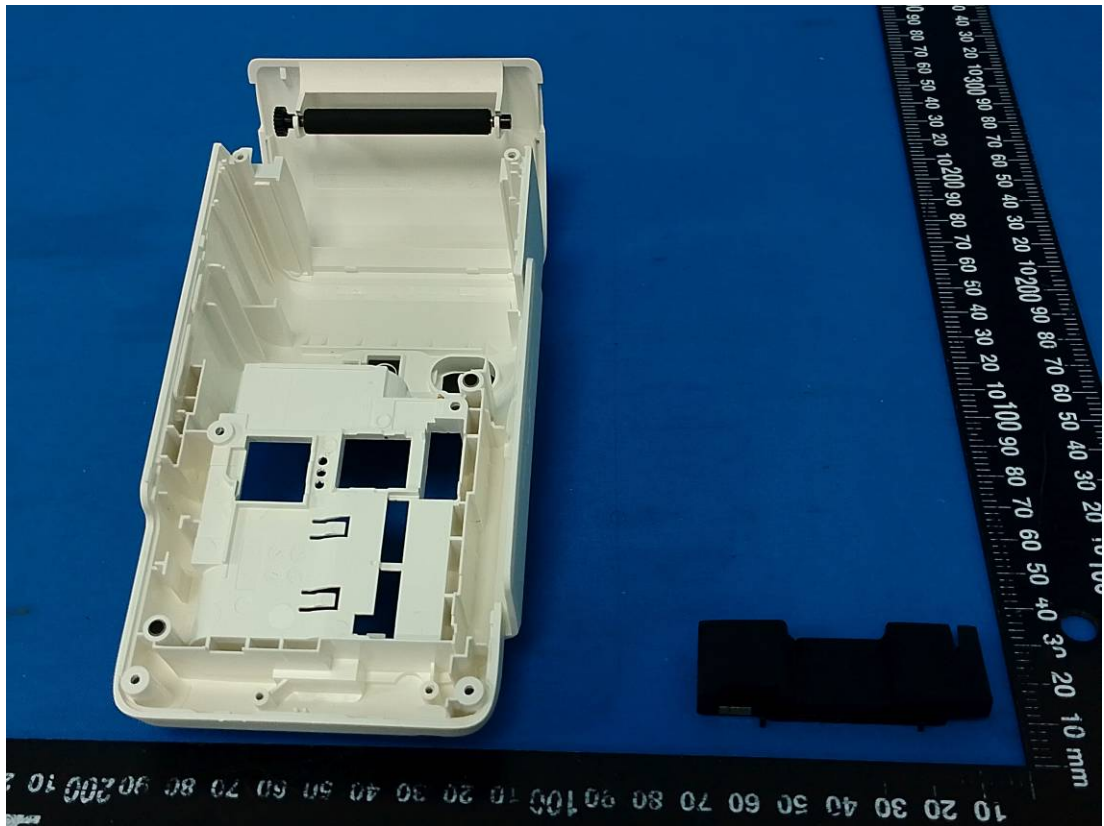

EUT INTERNAL PHOTOS

Configuration 1#

WWAN Main Antenna

NFC Antenna

memory chip

WWAN DIV Antenna(only for receive)

Bluetooth&Wifi Antenna

Configuration 2#