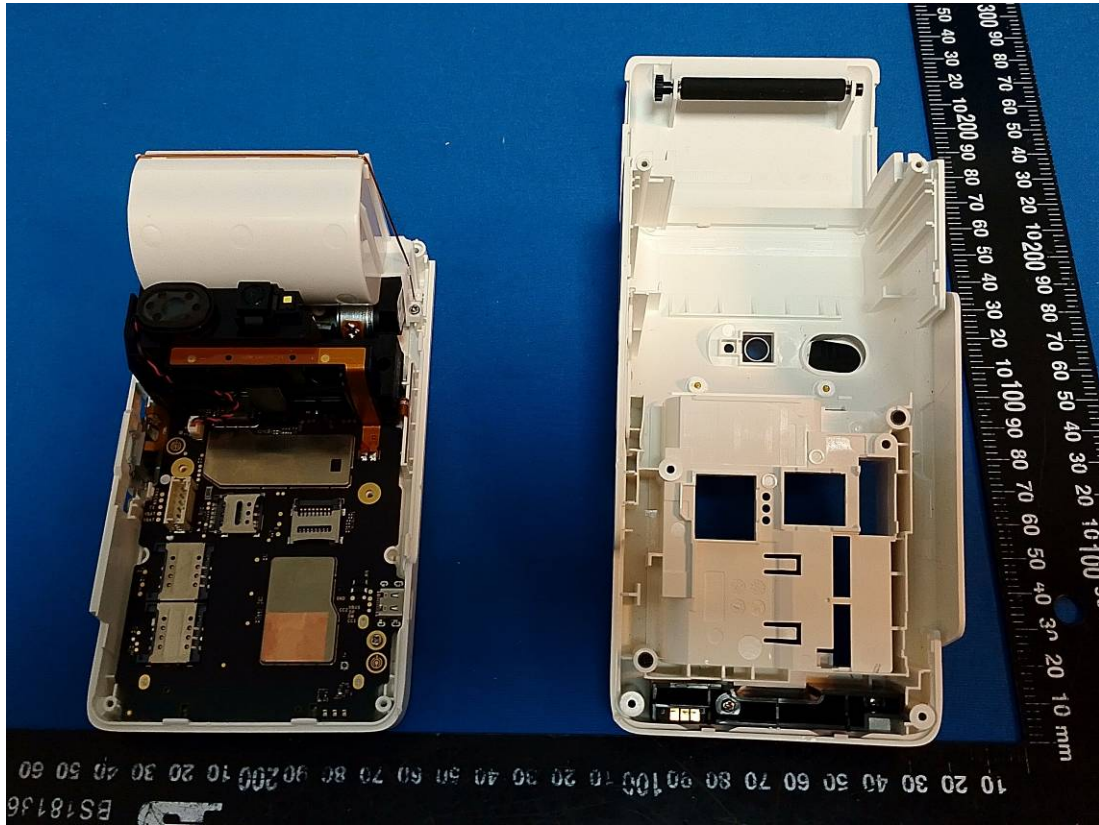

EUT INTERNAL PHOTOS

Configuration 1#

WWAN Main Antenna

NFC Antenna

memory chip

WWAN DIV Antenna(only for receive)

Bluetooth&Wifi Antenna

Configuration 2#

WWAN Main Antenna

Bluetooth&Wifi Antenna

WWAN DIV Antenna(only for receive)