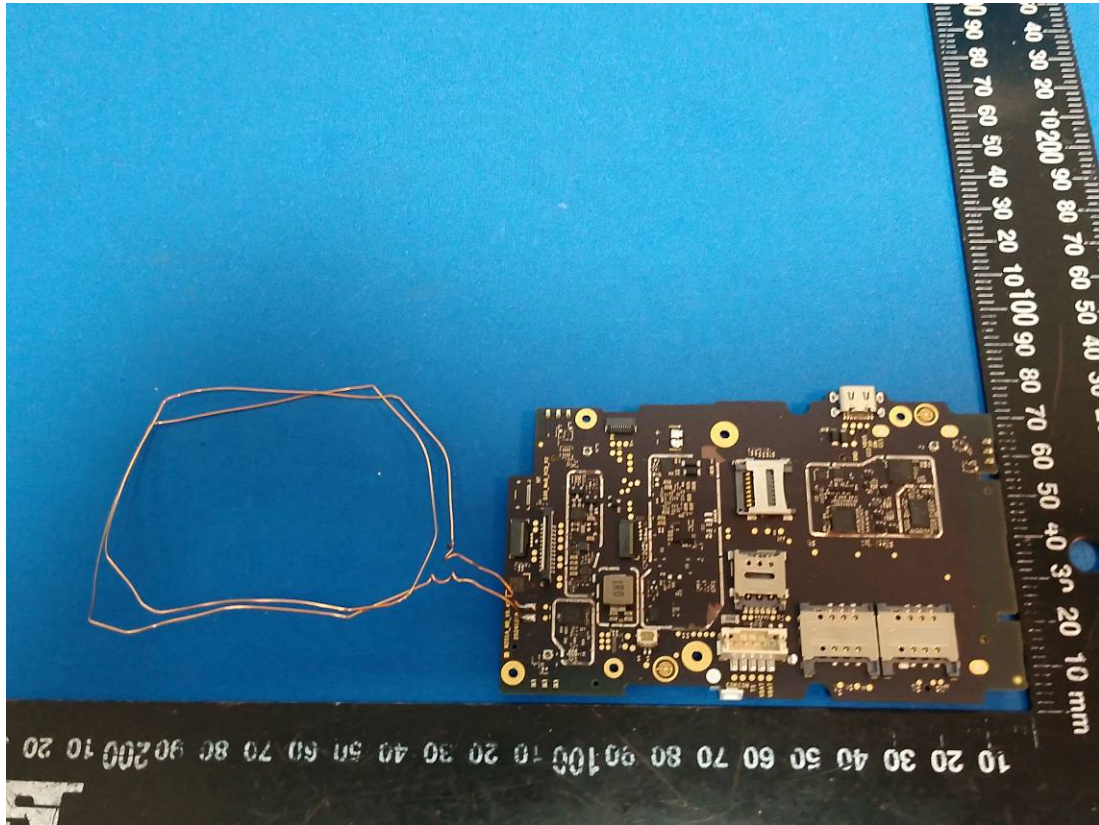

EUT INTERNAL PHOTOS

Configuration 1#

WWAN Main Antenna

NFC Antenna

memory chip

WWAN DIV Antenna(only for receive)

Bluetooth&Wifi Antenna

Configuration 2#

WWAN Main Antenna

Bluetooth&Wifi Antenna

WWAN DIV Antenna(only for receive)