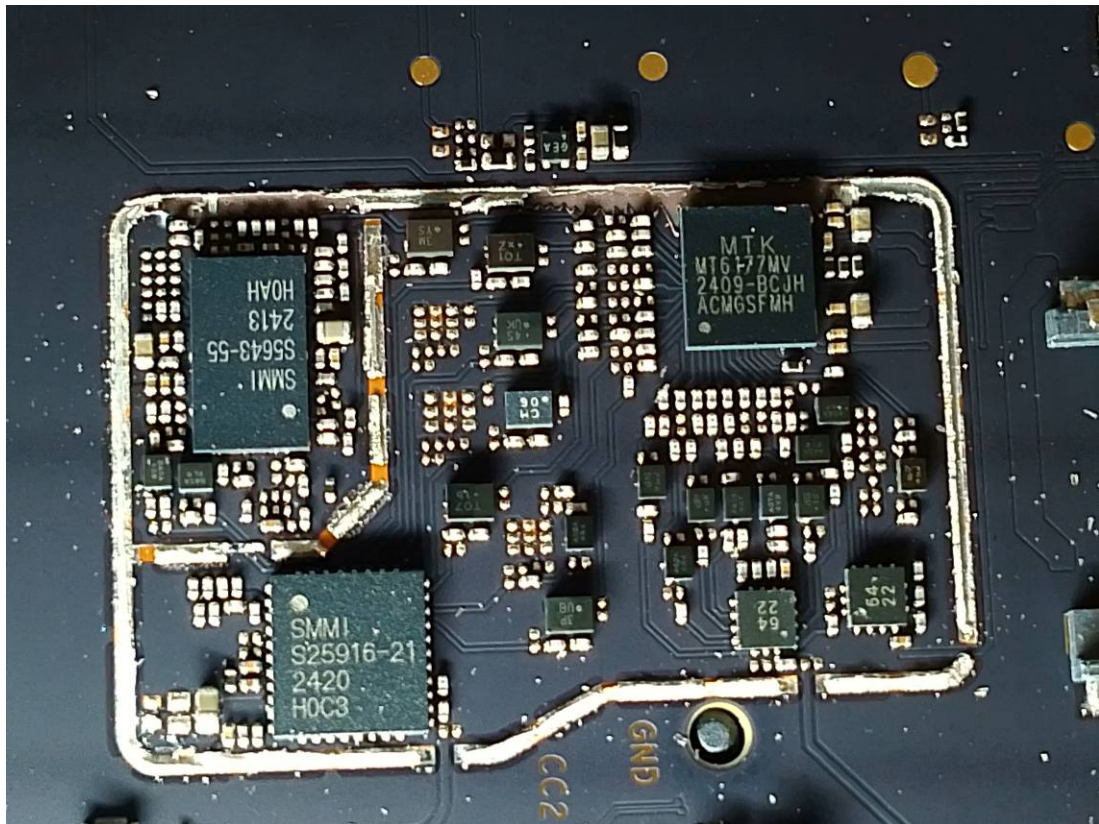

EUT INTERNAL PHOTOS

Configuration 1#

WWAN Main Antenna

NFC Antenna

memory chip

WWAN DIV Antenna(only for receive)

Bluetooth&Wifi Antenna

Configuration 2#

WWAN Main Antenna

Bluetooth&Wifi Antenna

WWAN DIV Antenna(only for receive)