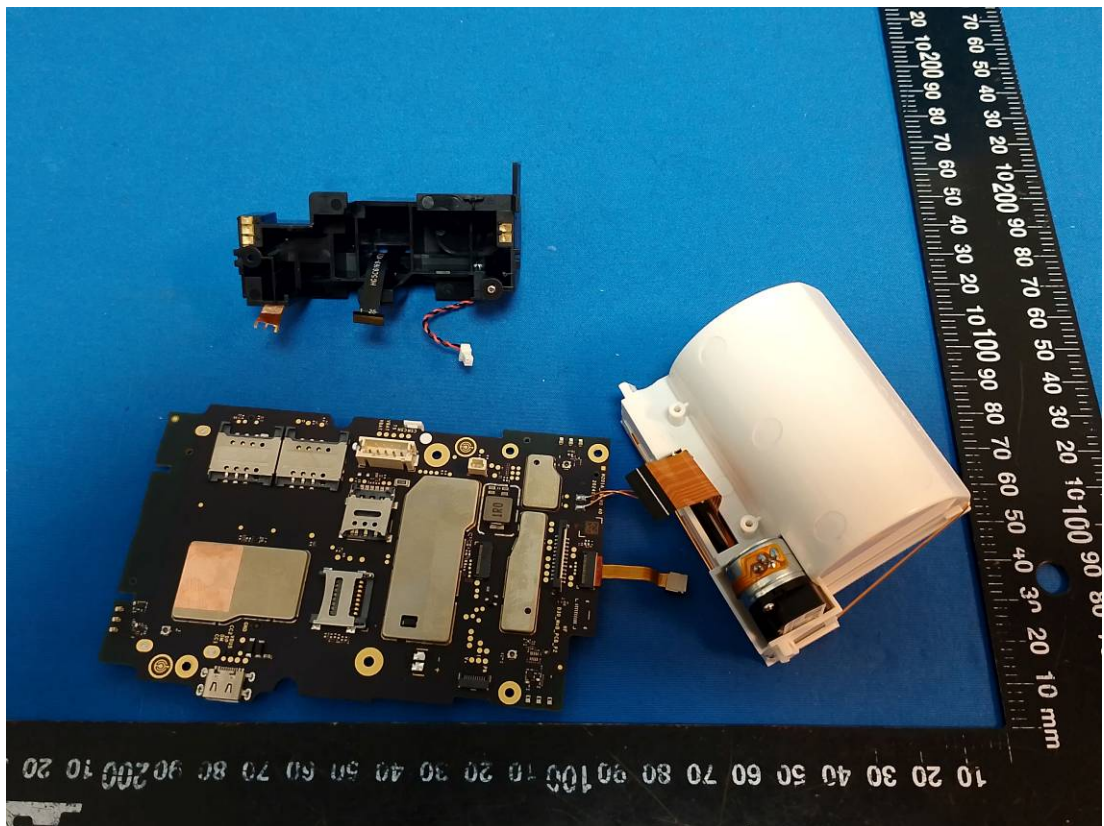

EUT INTERNAL PHOTOS

Configuration 1#

WWAN Main Antenna

NFC Antenna

memory chip

WWAN DIV Antenna(only for receive)

Bluetooth&Wifi Antenna

Configuration 2#

WWAN Main Antenna

Bluetooth&Wifi Antenna

WWAN DIV Antenna(only for receive)