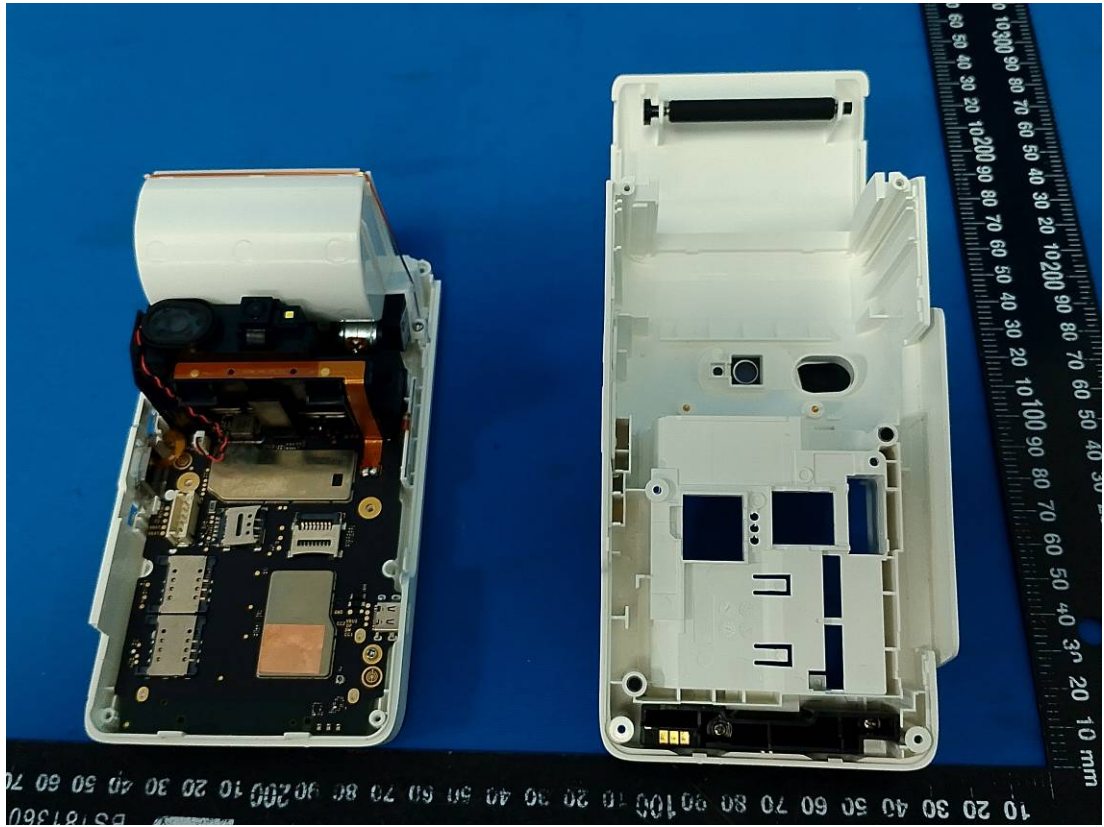

EUT INTERNAL PHOTOS

Configuration 1#

WWAN Main Antenna

NFC Antenna

memory chip

WWAN DIV Antenna(only for receive)

Bluetooth&Wifi Antenna

Configuration 2#

WWAN Main Antenna

Bluetooth&Wifi Antenna

WWAN DIV Antenna(only for receive)