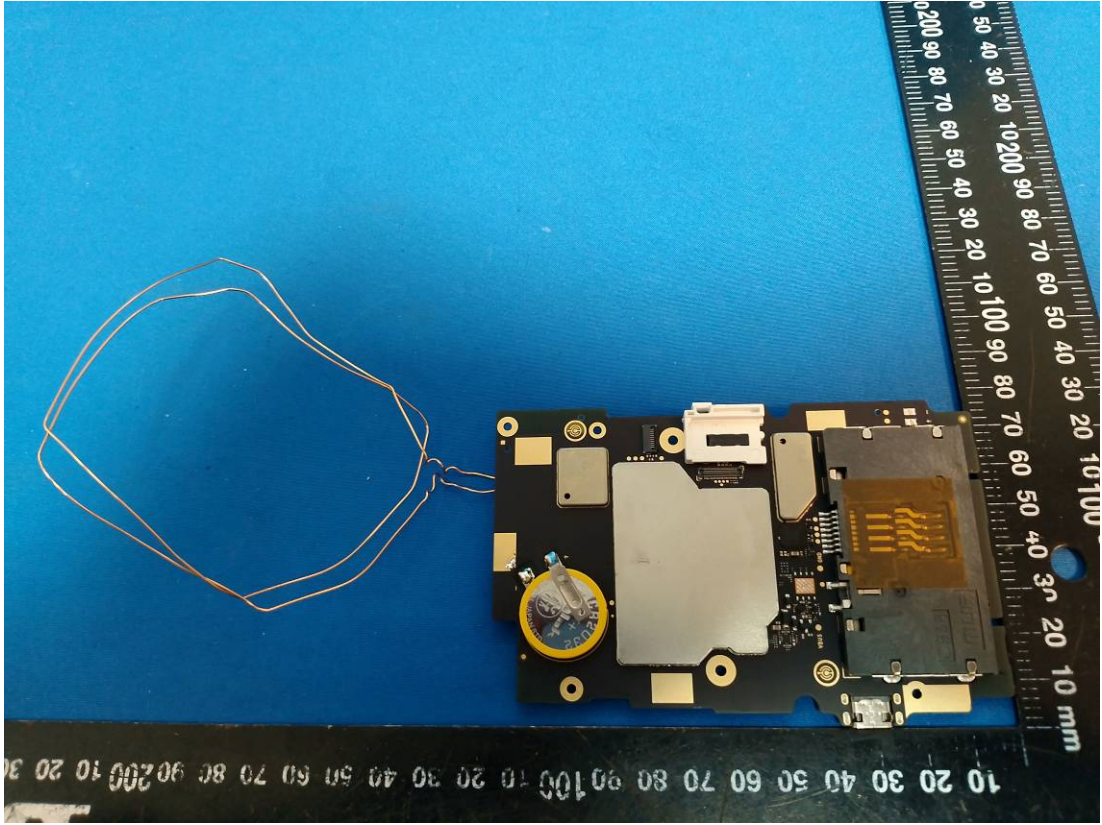

EUT INTERNAL PHOTOS

Configuration 1#

WWAN Main Antenna

NFC Antenna

memory chip

WWAN DIV Antenna(only for receive)

Bluetooth&Wifi Antenna

Configuration 2#