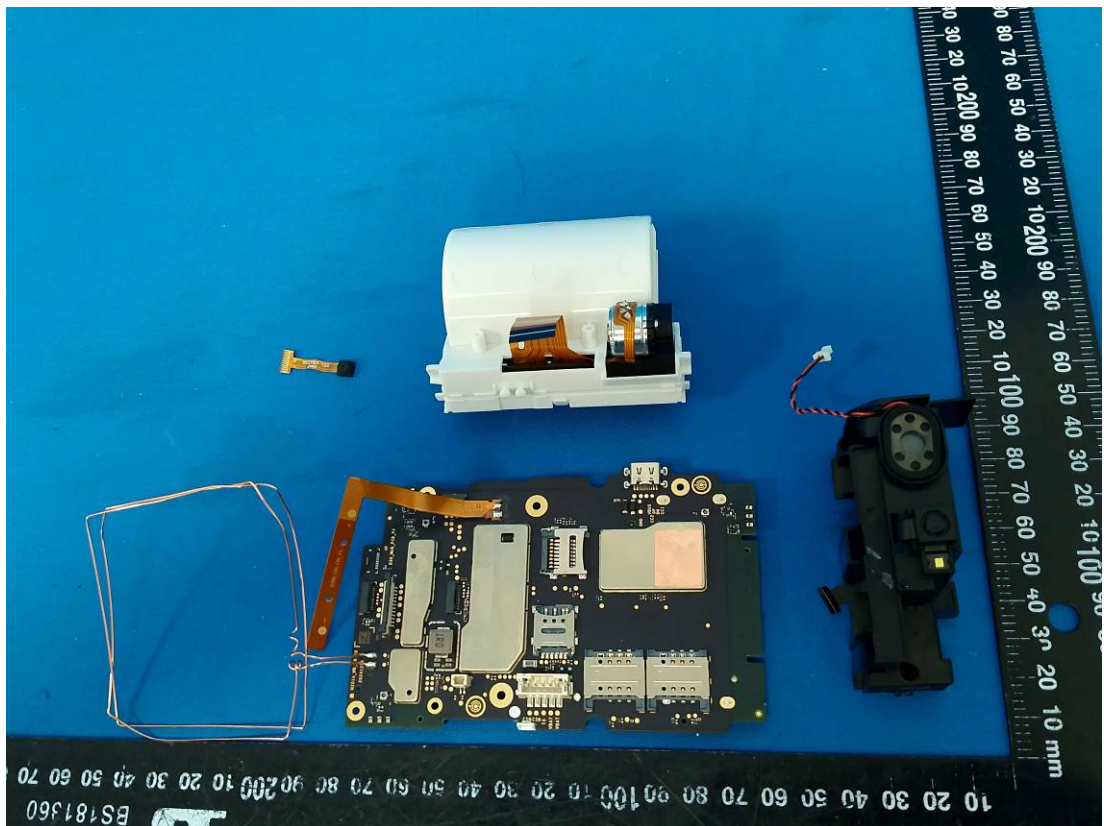

EUT INTERNAL PHOTOS

Configuration 1#

WWAN Main Antenna

NFC Antenna

memory chip

WWAN DIV Antenna(only for receive)

Bluetooth&Wifi Antenna

Configuration 2#

WWAN Main Antenna

Bluetooth&Wifi Antenna

WWAN DIV Antenna(only for receive)