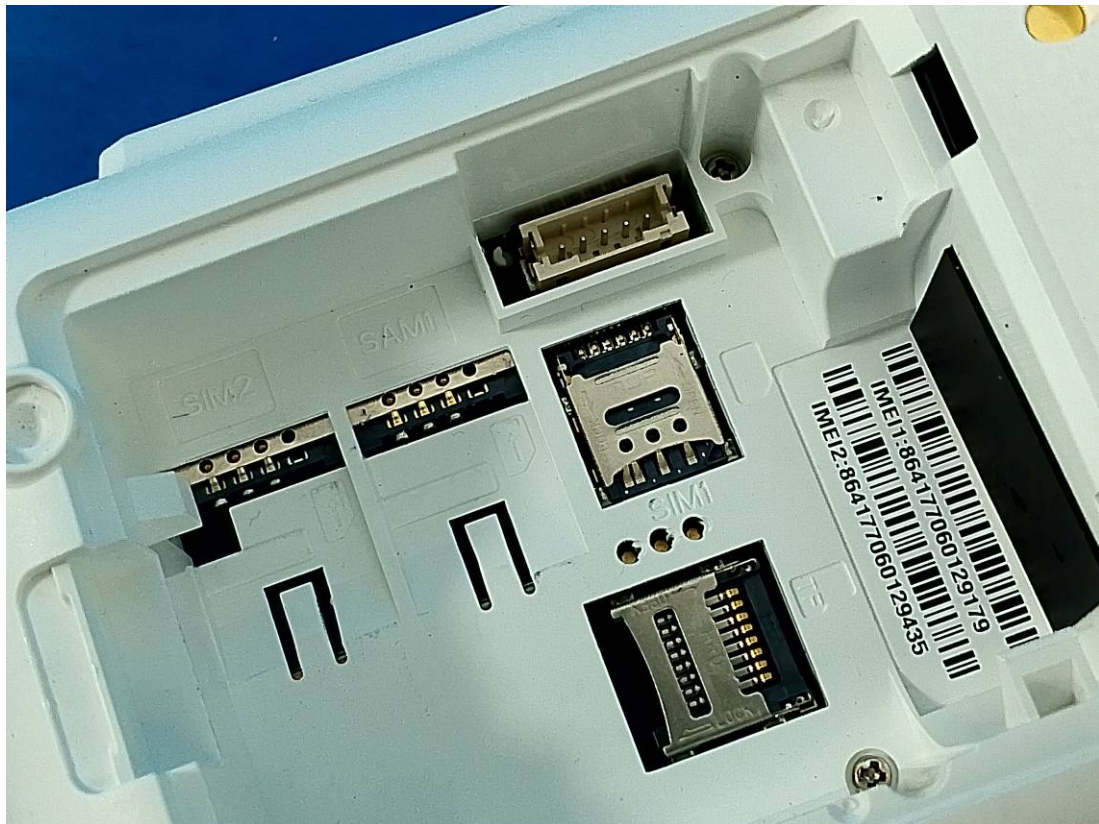

EUT INTERNAL PHOTOS

Configuration 1#

WWAN Main Antenna

NFC Antenna

memory chip

WWAN DIV Antenna(only for receive)

Bluetooth&Wifi Antenna

Configuration 2#

WWAN Main Antenna

Bluetooth&Wifi Antenna

WWAN DIV Antenna(only for receive)