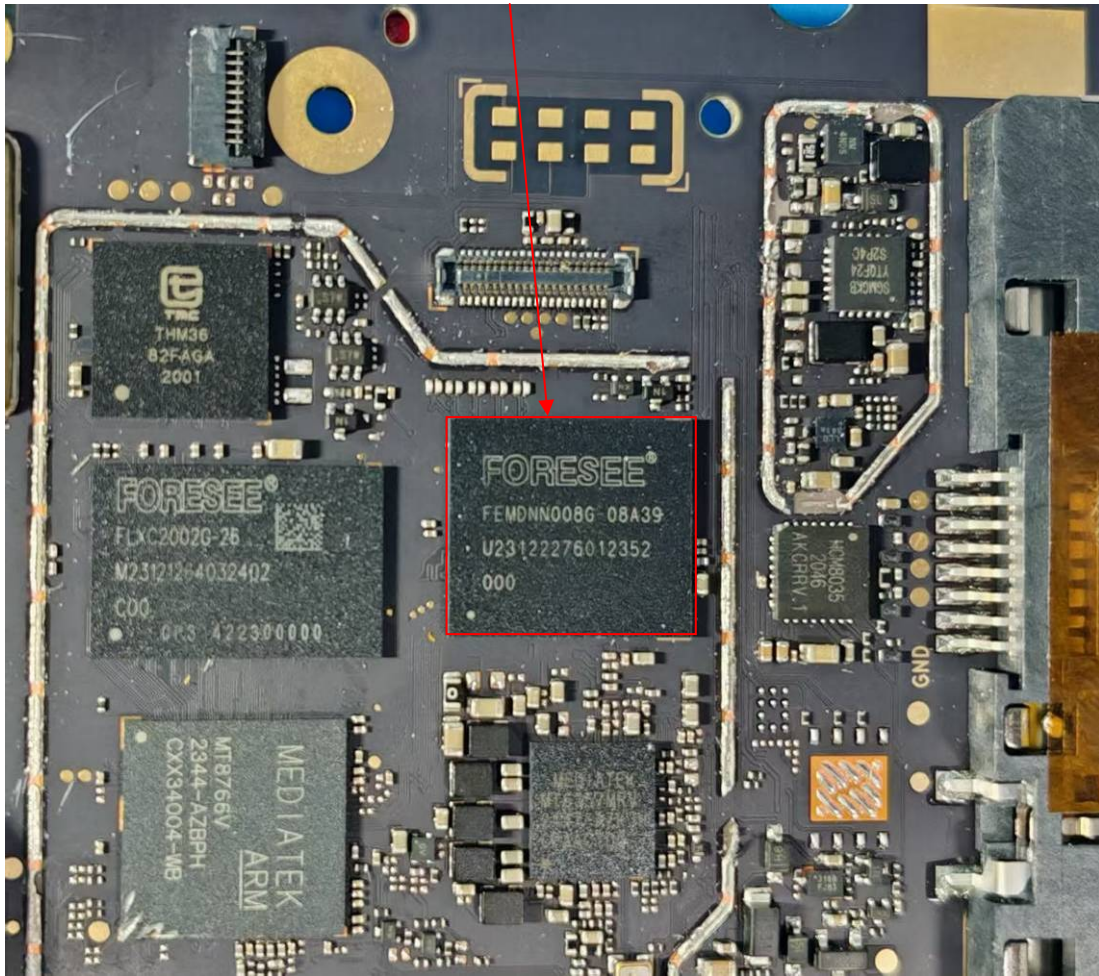

EUT INTERNAL PHOTOS

Configuration 1#

WWAN Main Antenna

NFC Antenna

memory chip

WWAN DIV Antenna(only for receive)

Bluetooth&Wifi Antenna

Configuration 2#