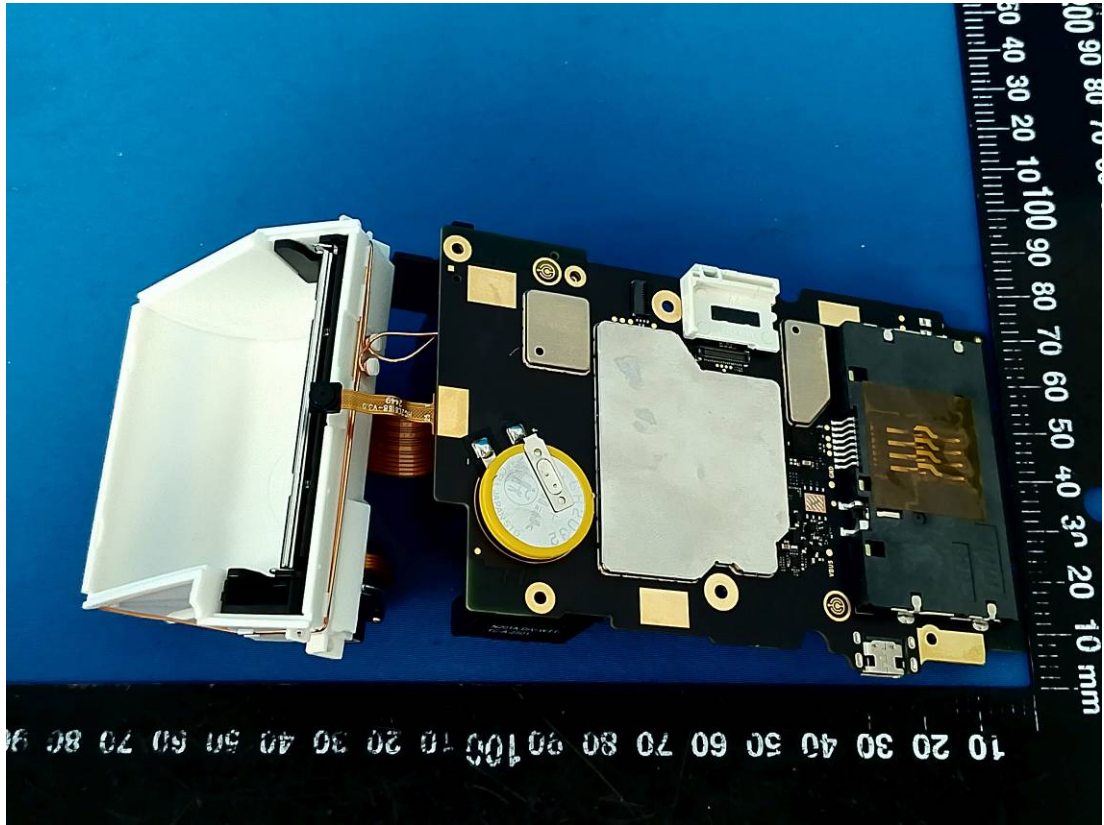

EUT INTERNAL PHOTOS

Configuration 1#

WWAN Main Antenna

NFC Antenna

memory chip

WWAN DIV Antenna(only for receive)

Bluetooth&Wifi Antenna

Configuration 2#

WWAN Main Antenna

Bluetooth&Wifi Antenna

WWAN DIV Antenna(only for receive)