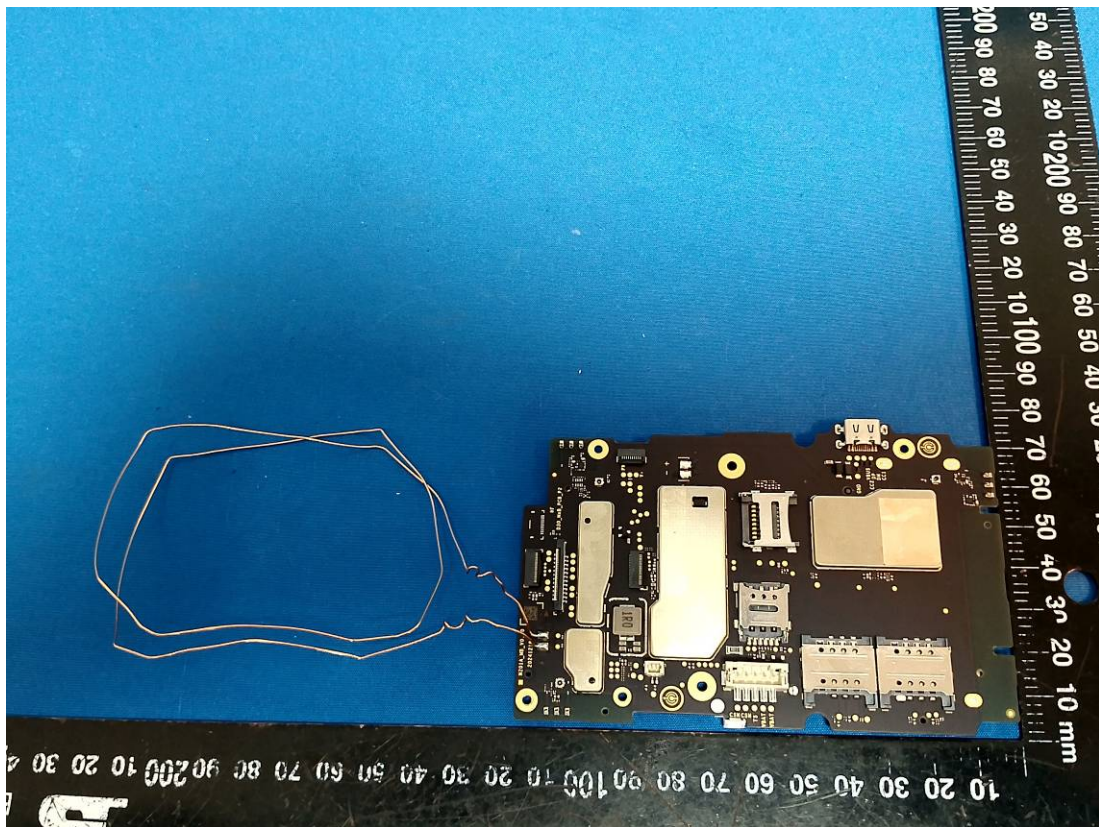

EUT INTERNAL PHOTOS

Configuration 1#

WWAN Main Antenna

NFC Antenna

memory chip

WWAN DIV Antenna(only for receive)

Bluetooth&Wifi Antenna

Configuration 2#

WWAN Main Antenna

Bluetooth&Wifi Antenna

WWAN DIV Antenna(only for receive)