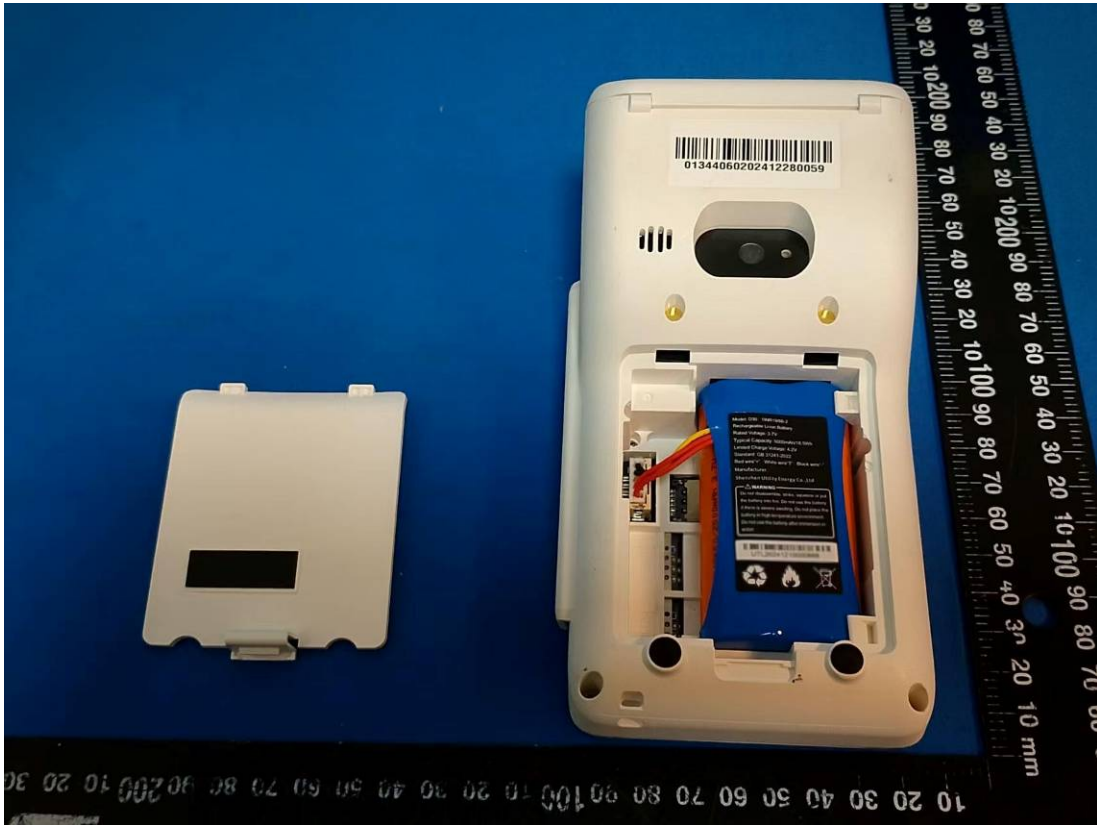

EUT INTERNAL PHOTOS

Configuration 1#

WWAN Main Antenna

NFC Antenna

memory chip

WWAN DIV Antenna(only for receive)

Bluetooth&Wifi Antenna

Configuration 2#