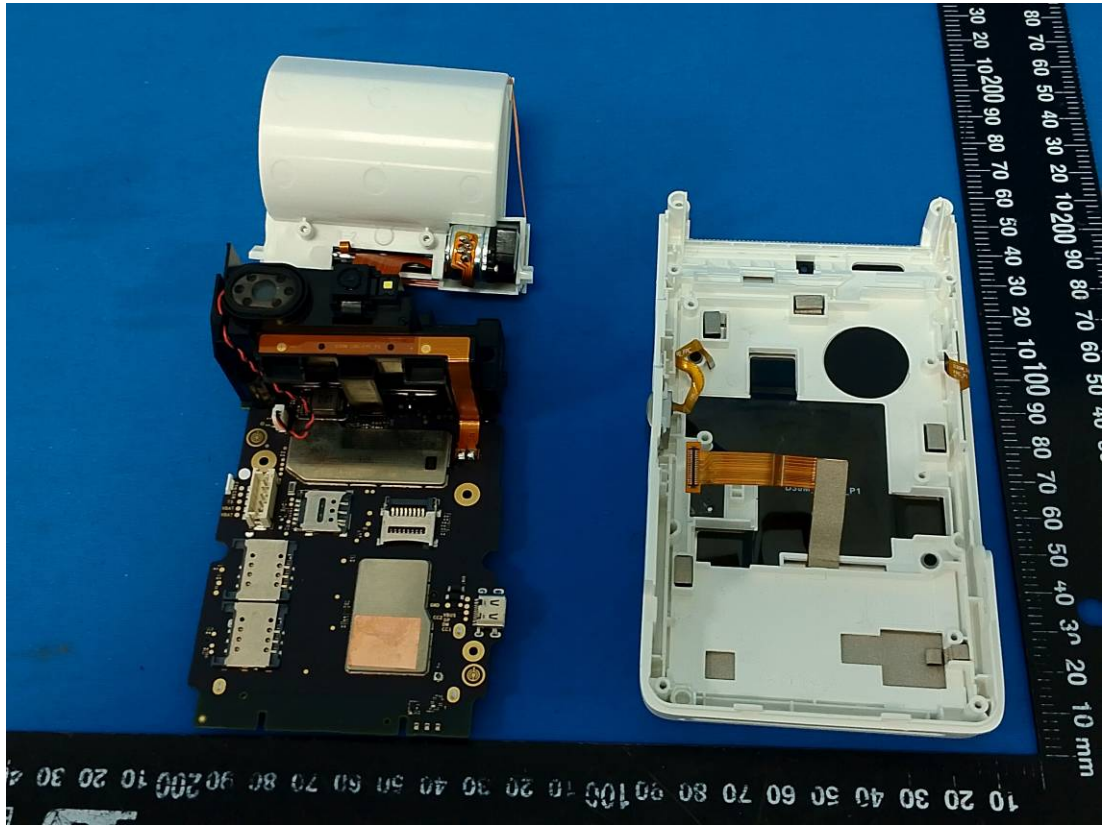

EUT INTERNAL PHOTOS

Configuration 1#

WWAN Main Antenna

NFC Antenna

memory chip

WWAN DIV Antenna(only for receive)

Bluetooth&Wifi Antenna

Configuration 2#

WWAN Main Antenna

Bluetooth&Wifi Antenna

WWAN DIV Antenna(only for receive)