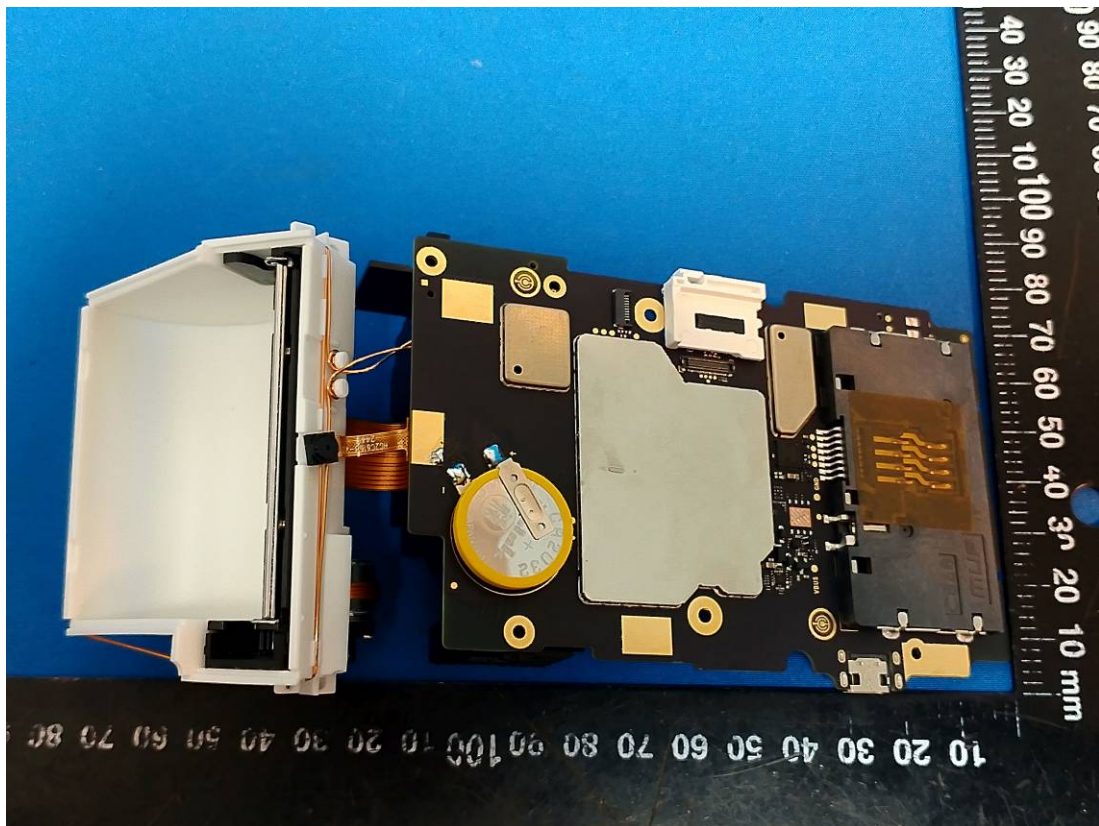

EUT INTERNAL PHOTOS

Configuration 1#

WWAN Main Antenna

NFC Antenna

memory chip

WWAN DIV Antenna(only for receive)

Bluetooth&Wifi Antenna

Configuration 2#

WWAN Main Antenna

Bluetooth&Wifi Antenna

WWAN DIV Antenna(only for receive)