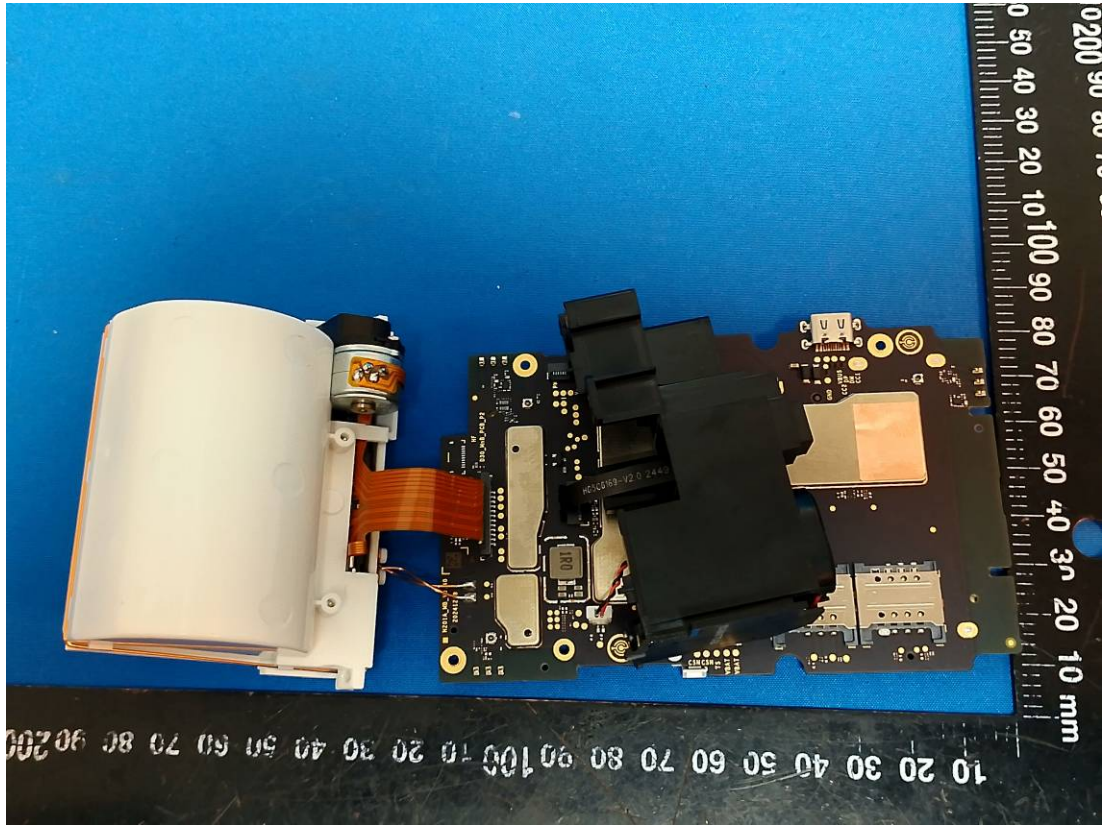

EUT INTERNAL PHOTOS

Configuration 1#

WWAN Main Antenna

NFC Antenna

memory chip

WWAN DIV Antenna(only for receive)

Bluetooth&Wifi Antenna

Configuration 2#

WWAN Main Antenna

Bluetooth&Wifi Antenna

WWAN DIV Antenna(only for receive)