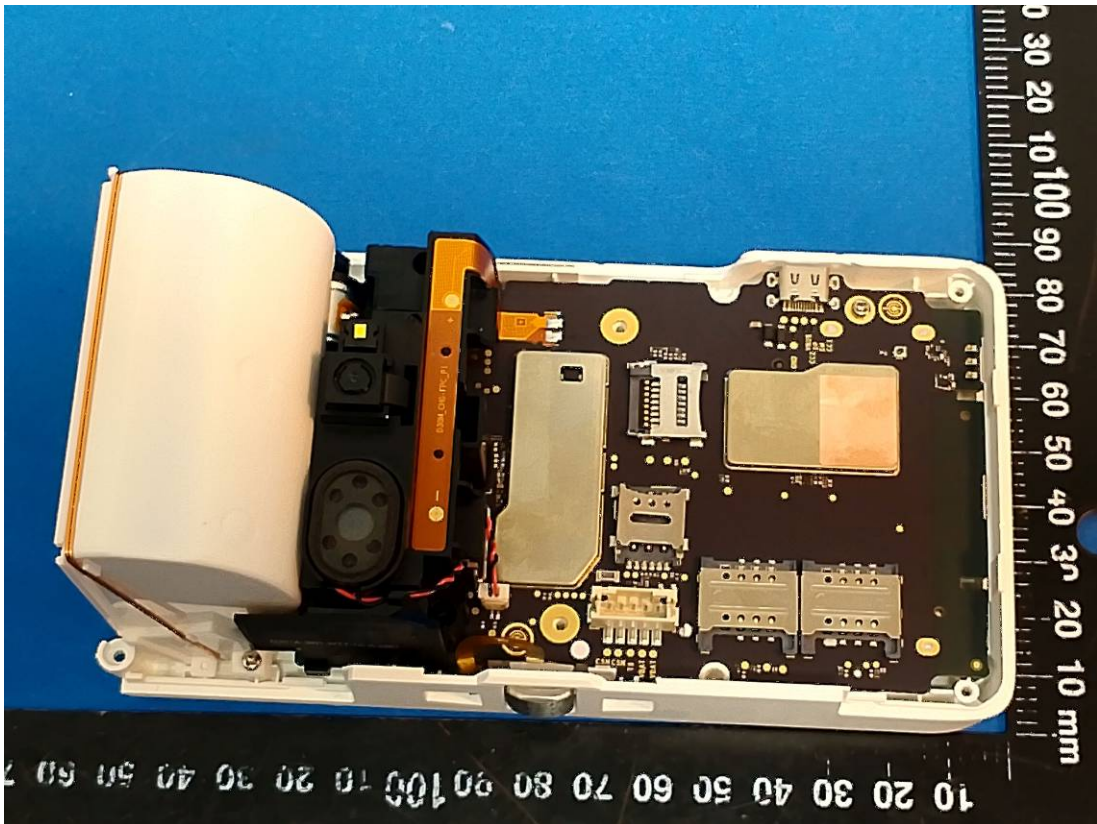

EUT INTERNAL PHOTOS

Configuration 1#

WWAN Main Antenna

NFC Antenna

memory chip

WWAN DIV Antenna(only for receive)

Bluetooth&Wifi Antenna

Configuration 2#

WWAN Main Antenna

Bluetooth&Wifi Antenna

WWAN DIV Antenna(only for receive)