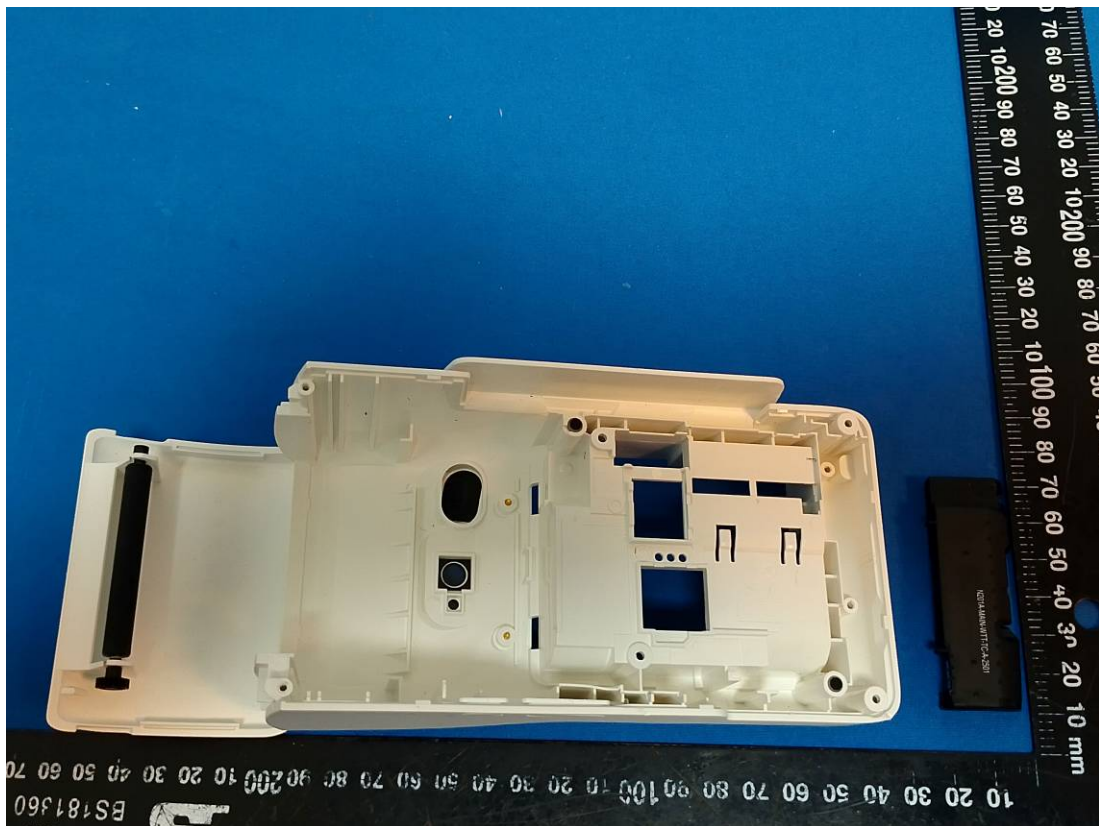

EUT INTERNAL PHOTOS

Configuration 1#

WWAN Main Antenna

NFC Antenna

memory chip

WWAN DIV Antenna(only for receive)

Bluetooth&Wifi Antenna

Configuration 2#