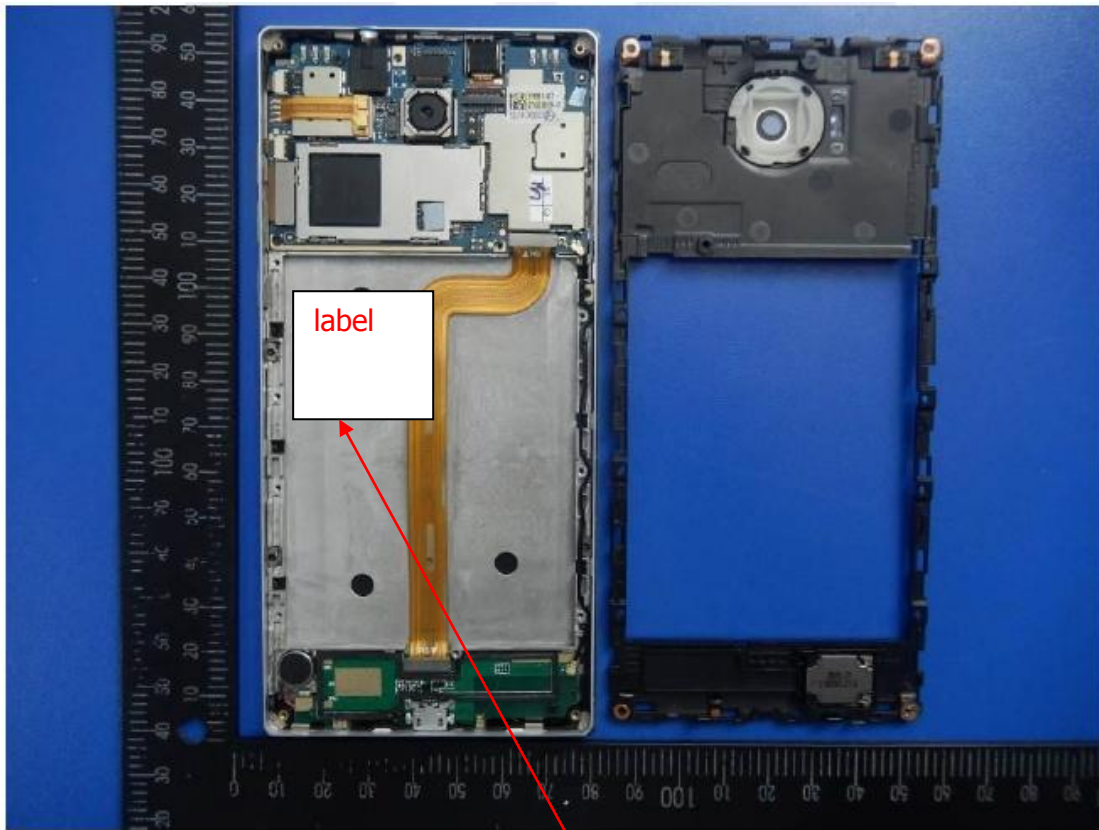

## Label

4G smart phone

Model name: UNO

FCC ID: 2AGO5UNO201511

This device complies with part 15 of the FCC Rules.

Operation is subject to the condition that this device does not cause harmful interference