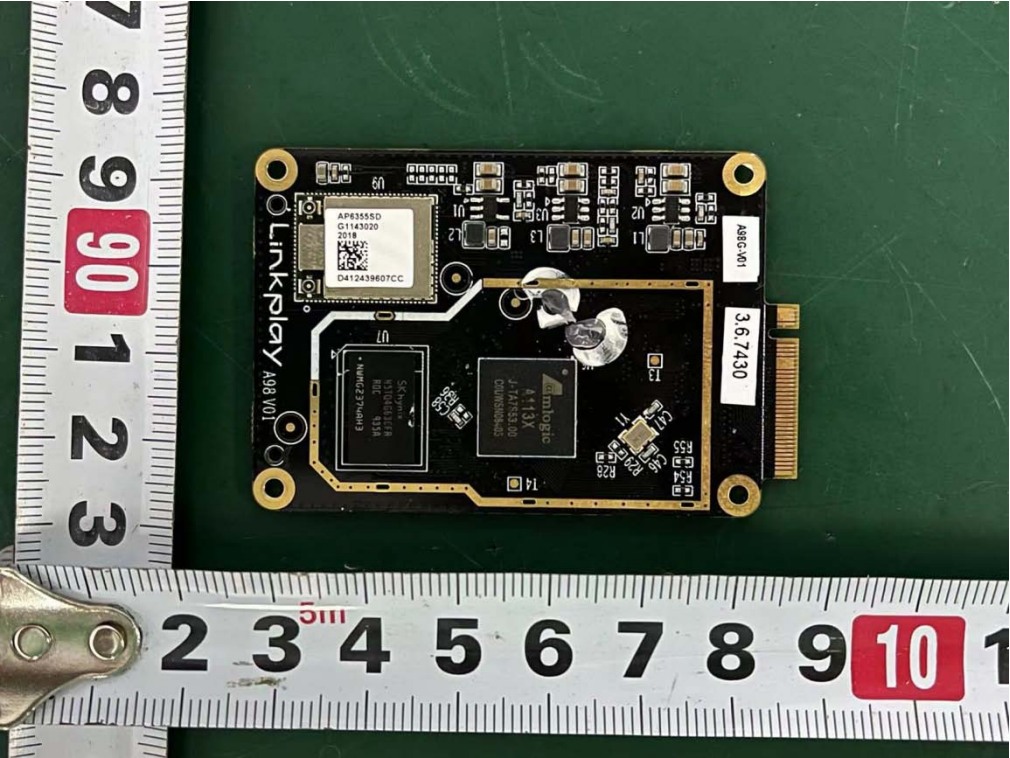

Internal photos
M/N: LINK2

Internal photos

M/N: LINK2

Wi-Fi/ Bluetooth
Antenna 1

Wi-Fi
Antenna 2

Internal photos

M/N: LINK2

Internal photos

M/N: LINK2

Internal photos

M/N: LINK2

Wi-Fi/ Bluetooth
ANT1 connector

Wi-Fi
ANT2 connector

Internal photos

M/N: LINK2

Internal photos