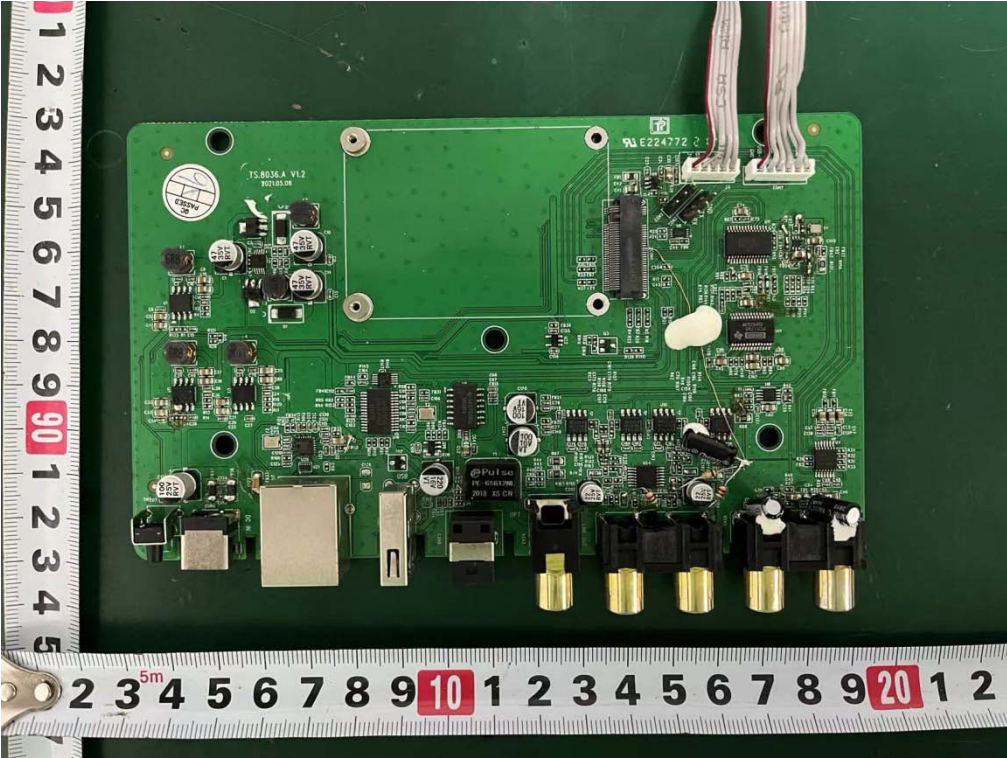

Internal photos
M/N: LINK2

Internal photos

M/N: LINK2

Wi-Fi/ Bluetooth
Antenna 1

Wi-Fi
Antenna 2

Internal photos

M/N: LINK2

Internal photos

M/N: LINK2

Internal photos

M/N: LINK2

Wi-Fi/ Bluetooth
ANT1 connector

Wi-Fi
ANT2 connector

Internal photos

M/N: LINK2

Internal photos