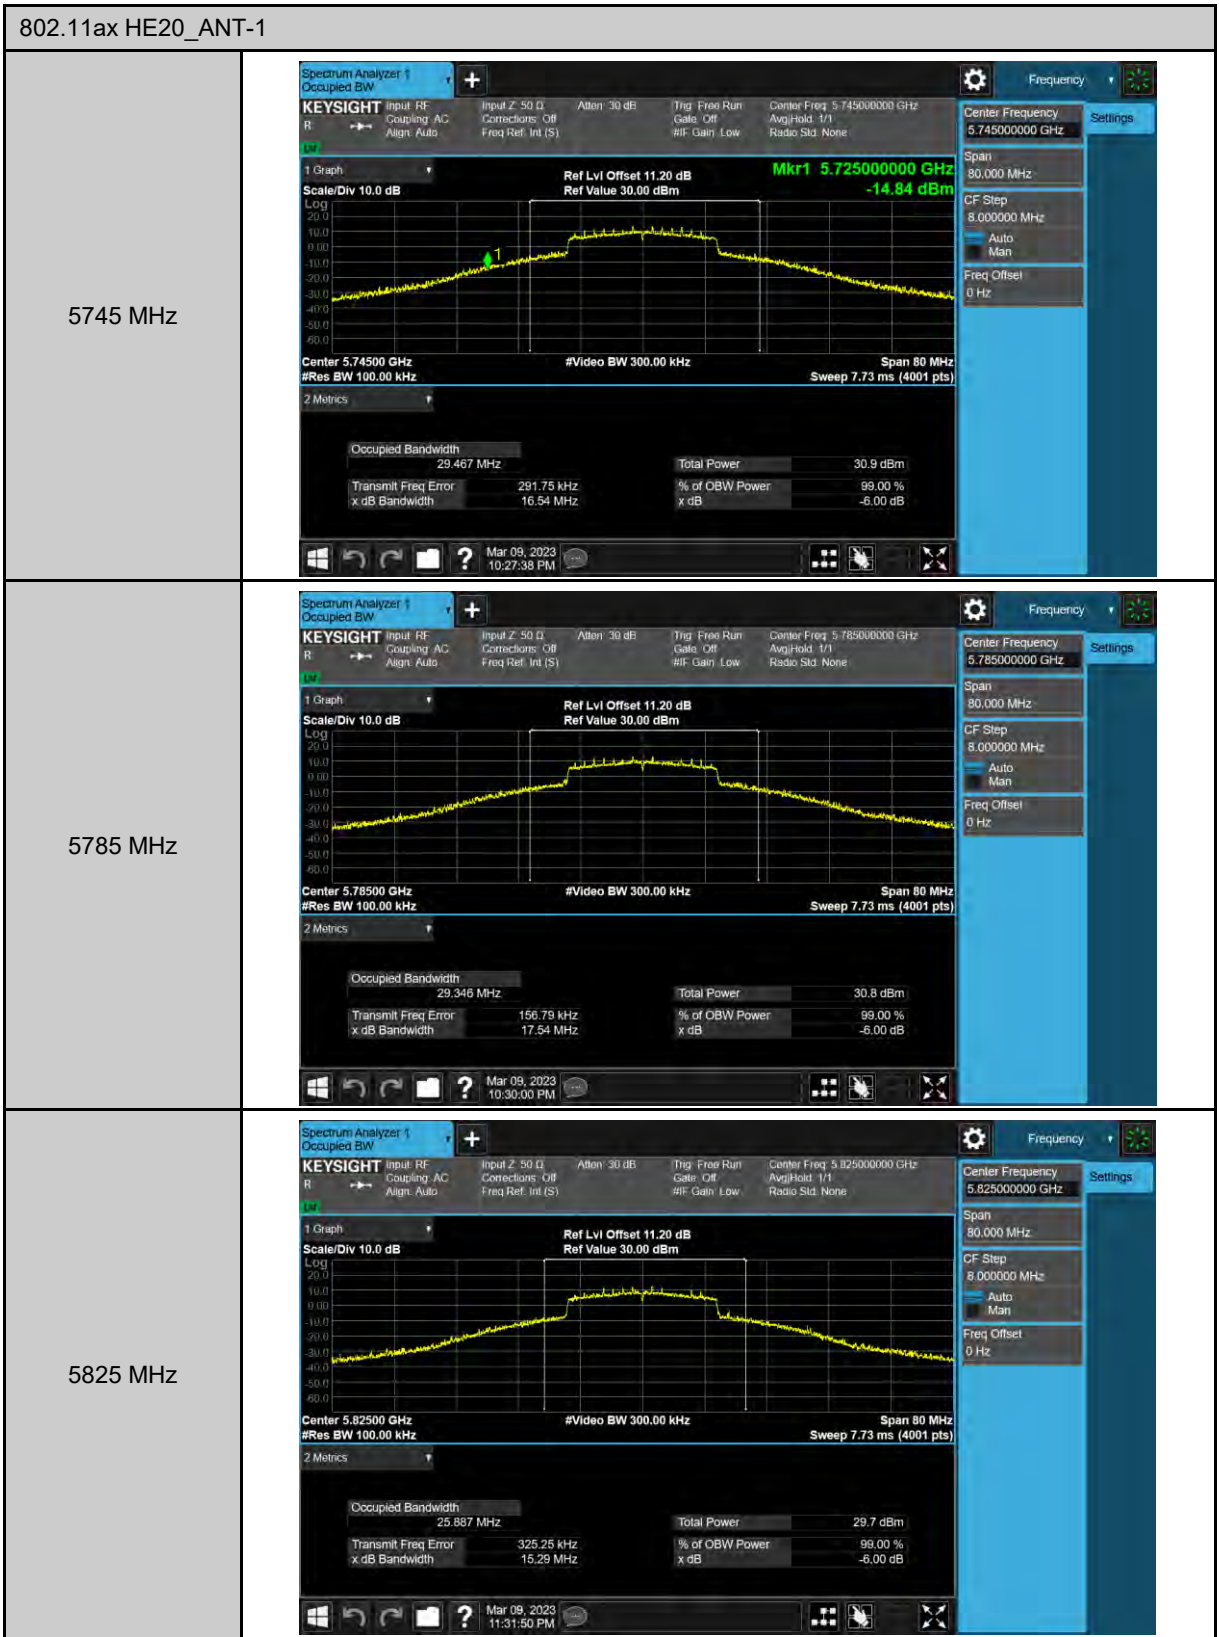

6 dB Bandwidth

99% Occupied Bandwidth