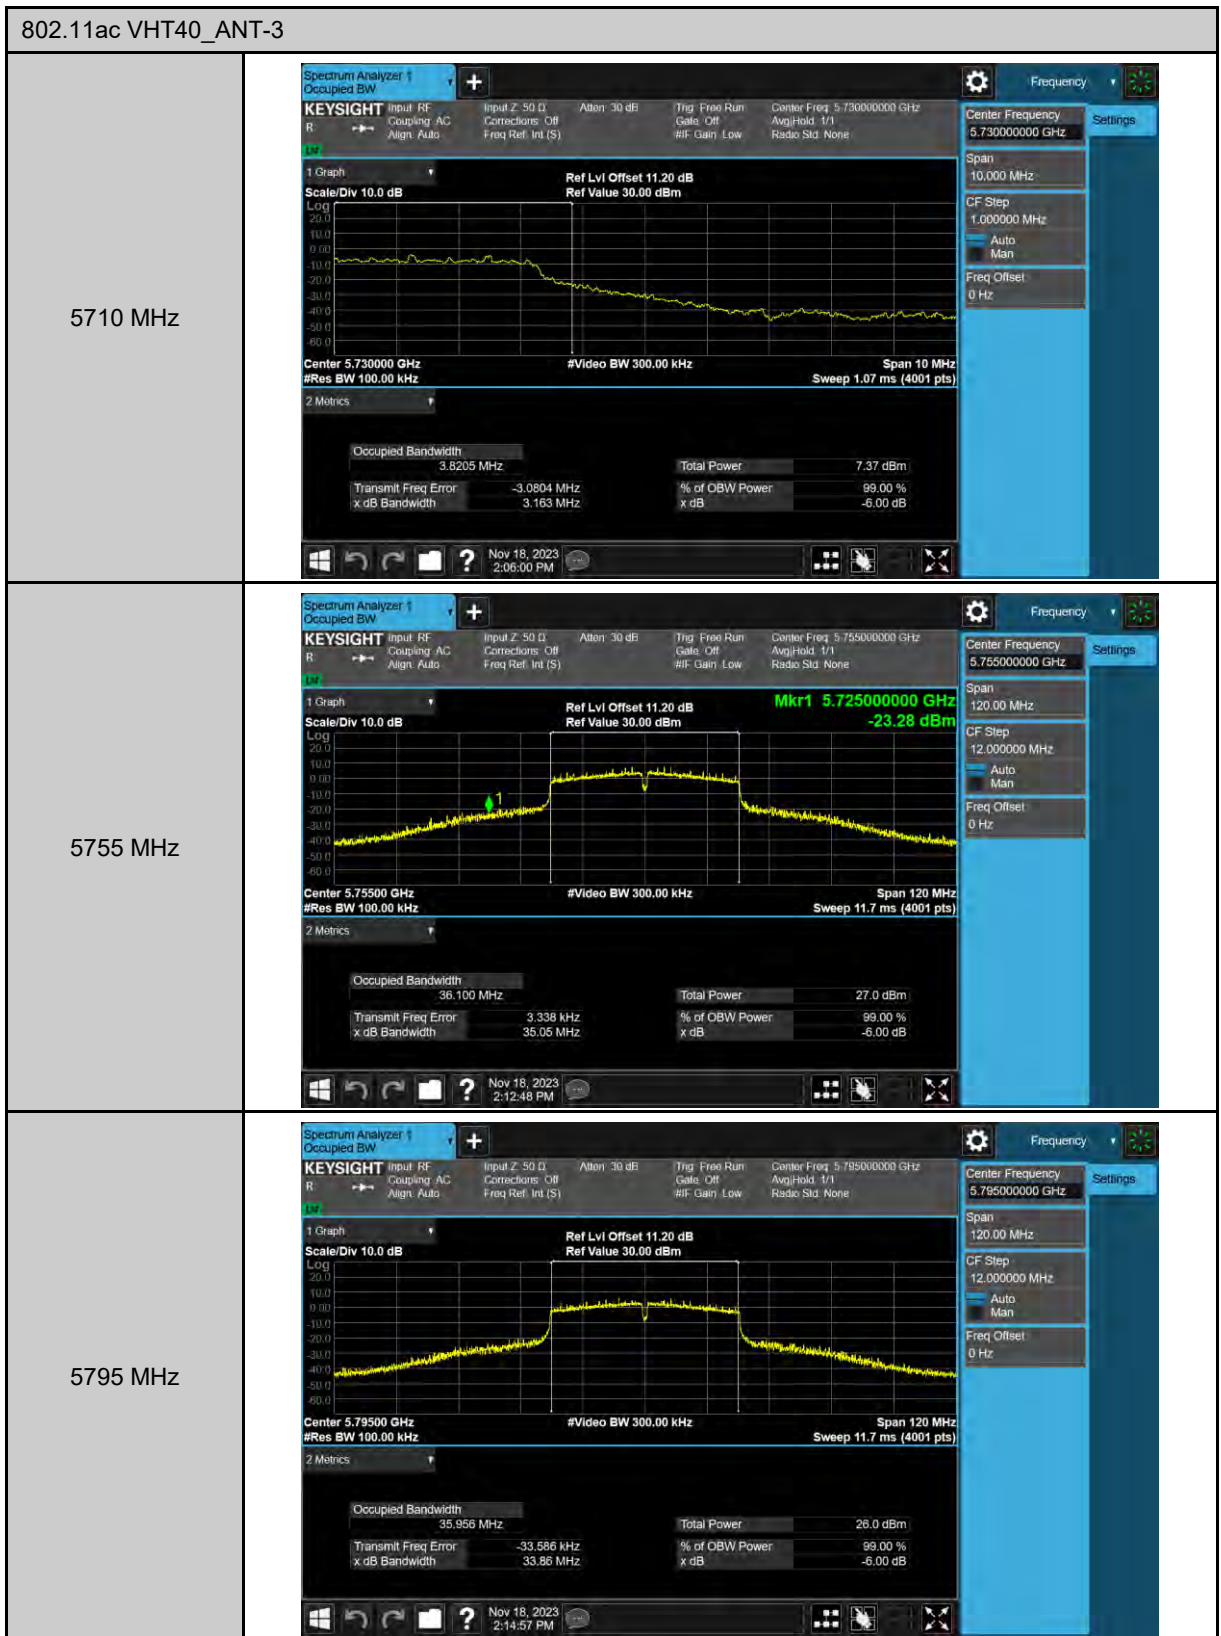

6 dB Bandwidth

99% Occupied Bandwidth