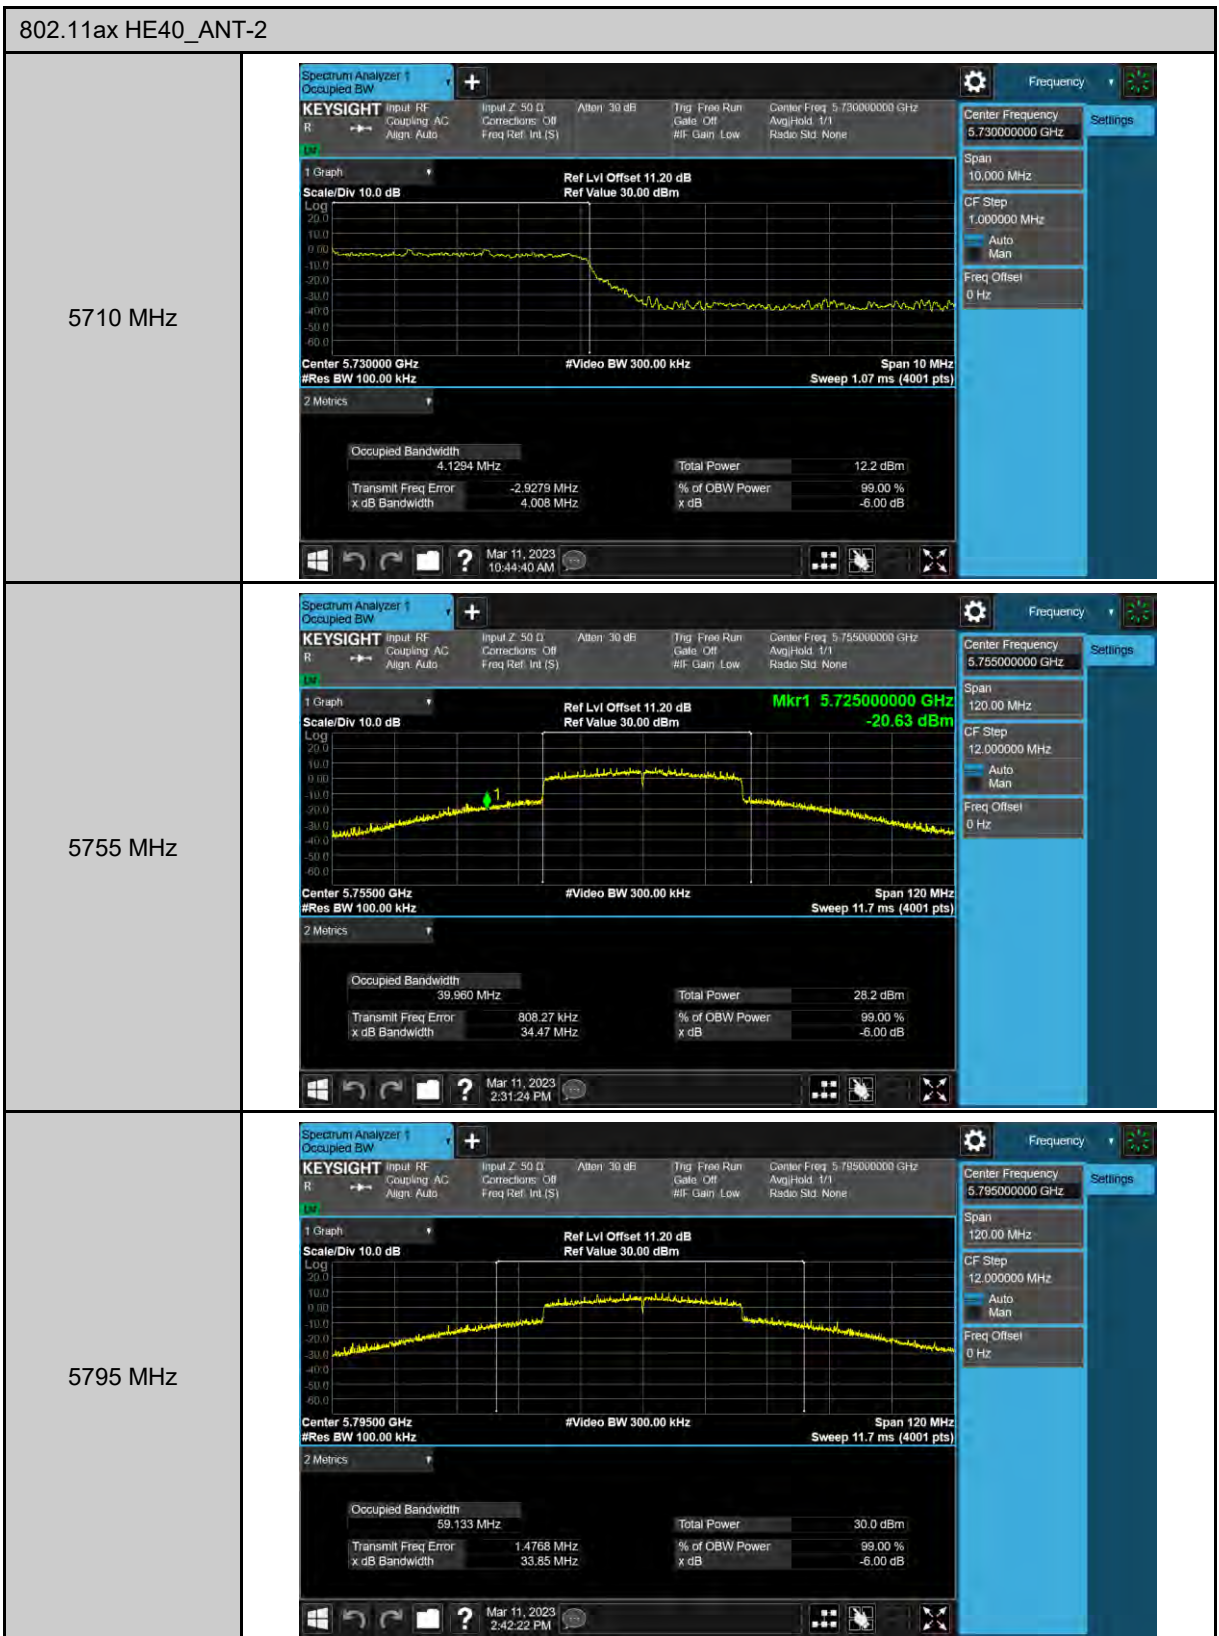

6 dB Bandwidth

99% Occupied Bandwidth