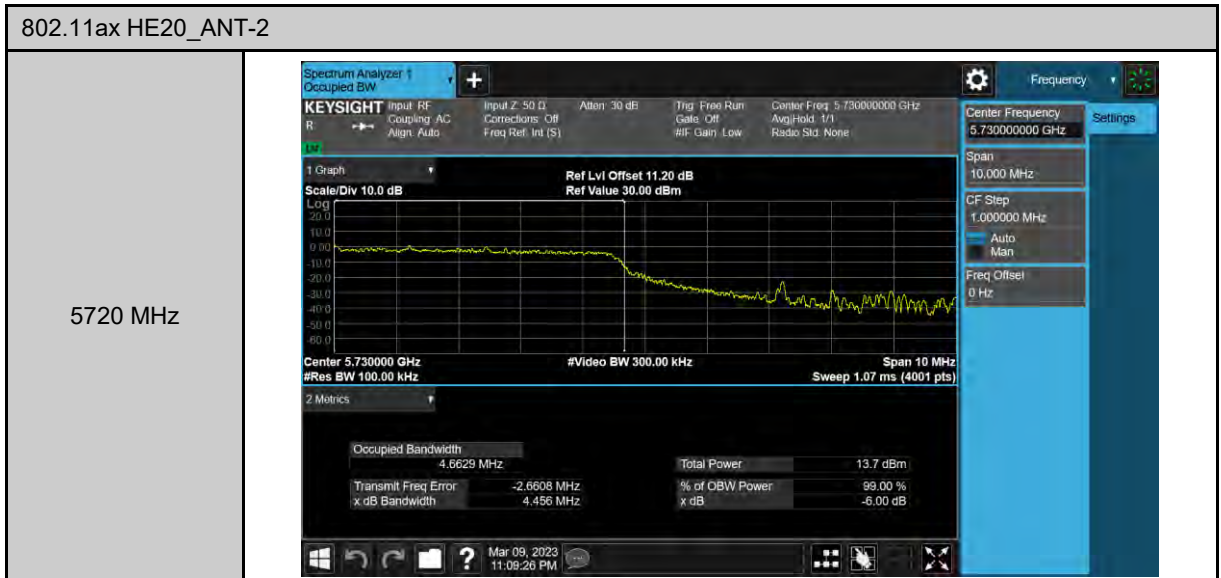

6 dB Bandwidth

99% Occupied Bandwidth