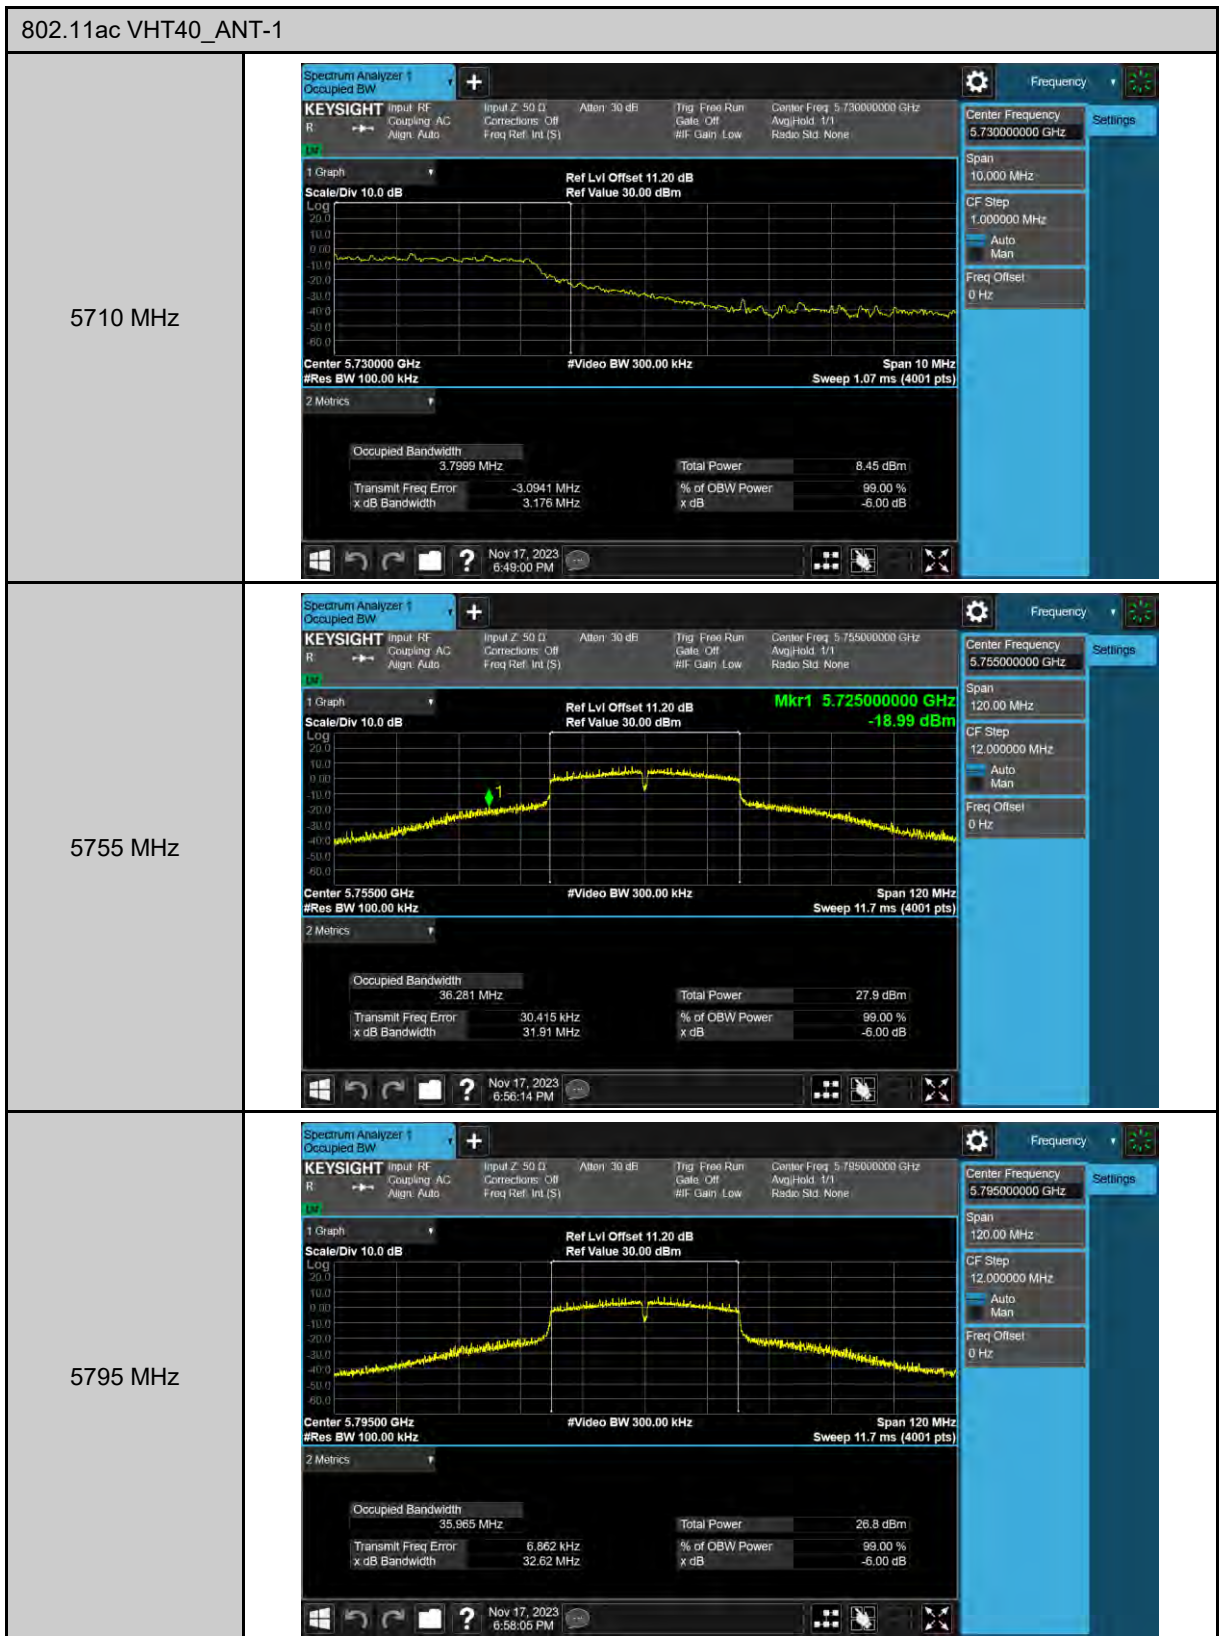

6 dB Bandwidth

99% Occupied Bandwidth