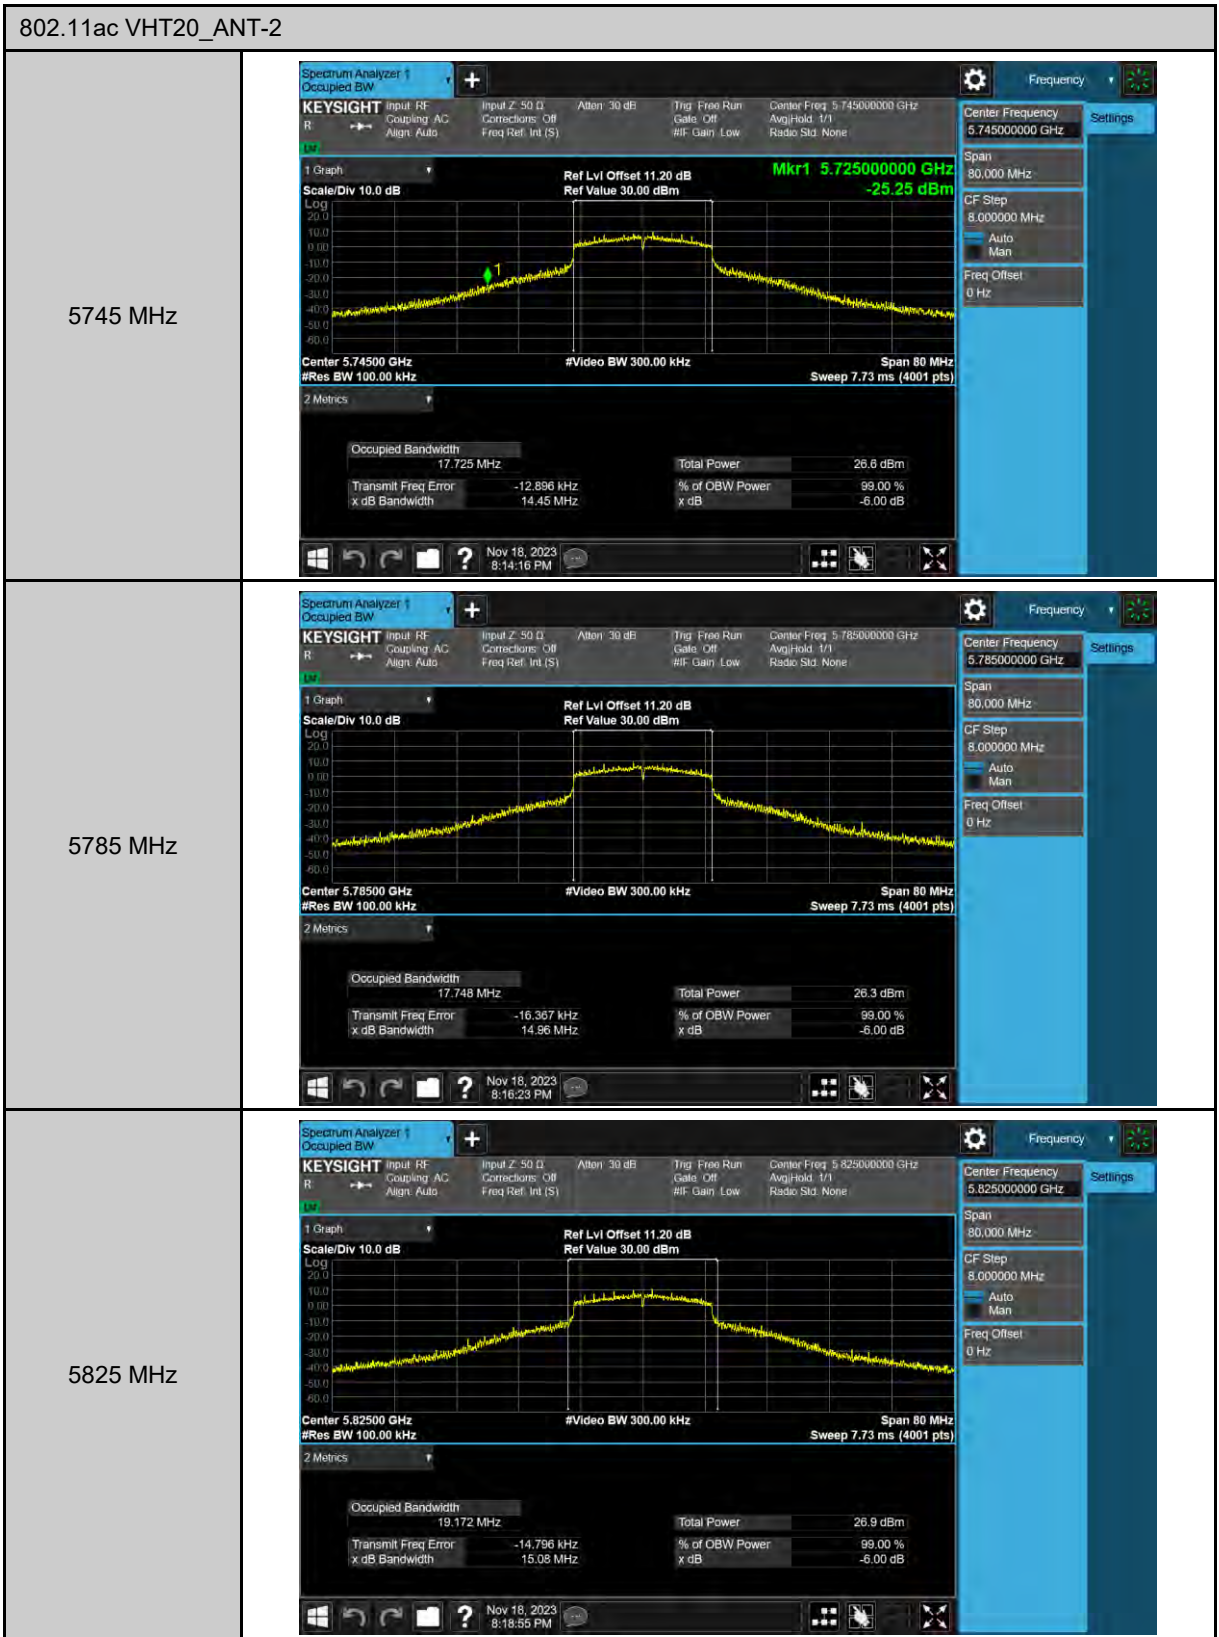

6 dB Bandwidth

99% Occupied Bandwidth