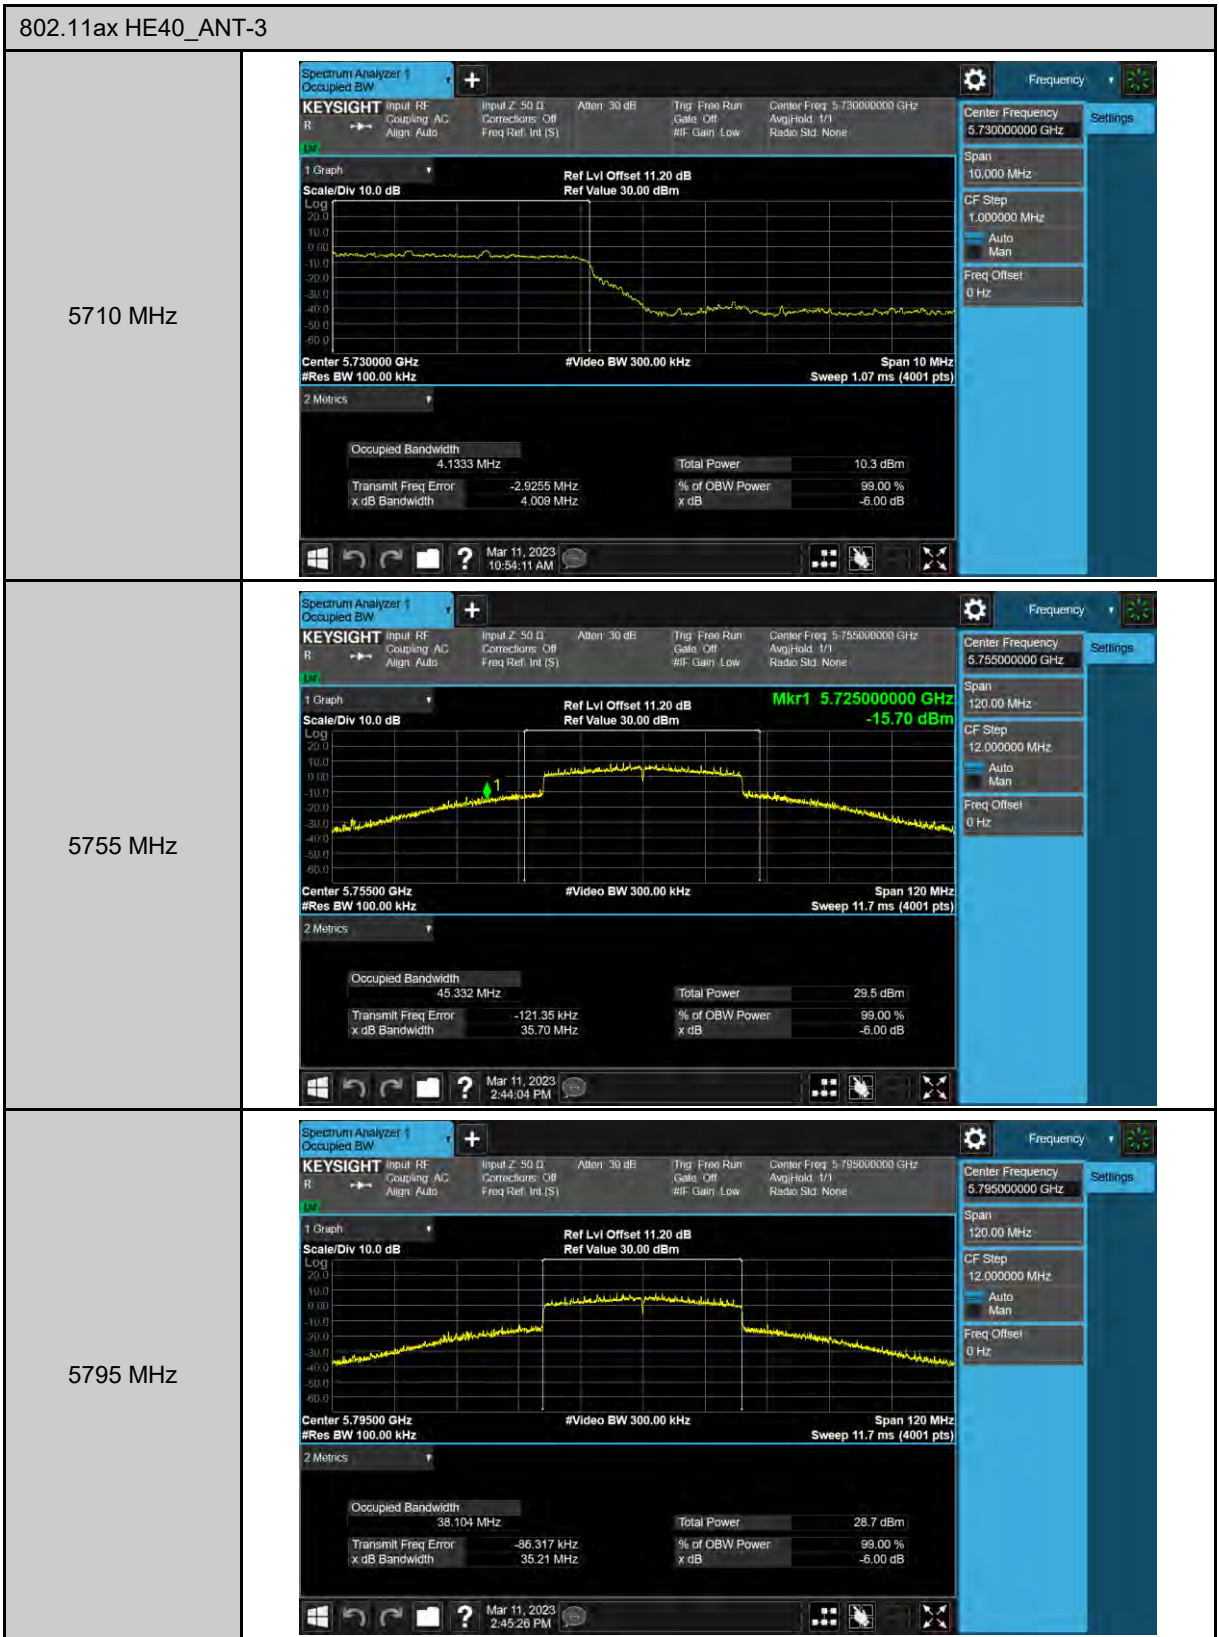

6 dB Bandwidth

99% Occupied Bandwidth