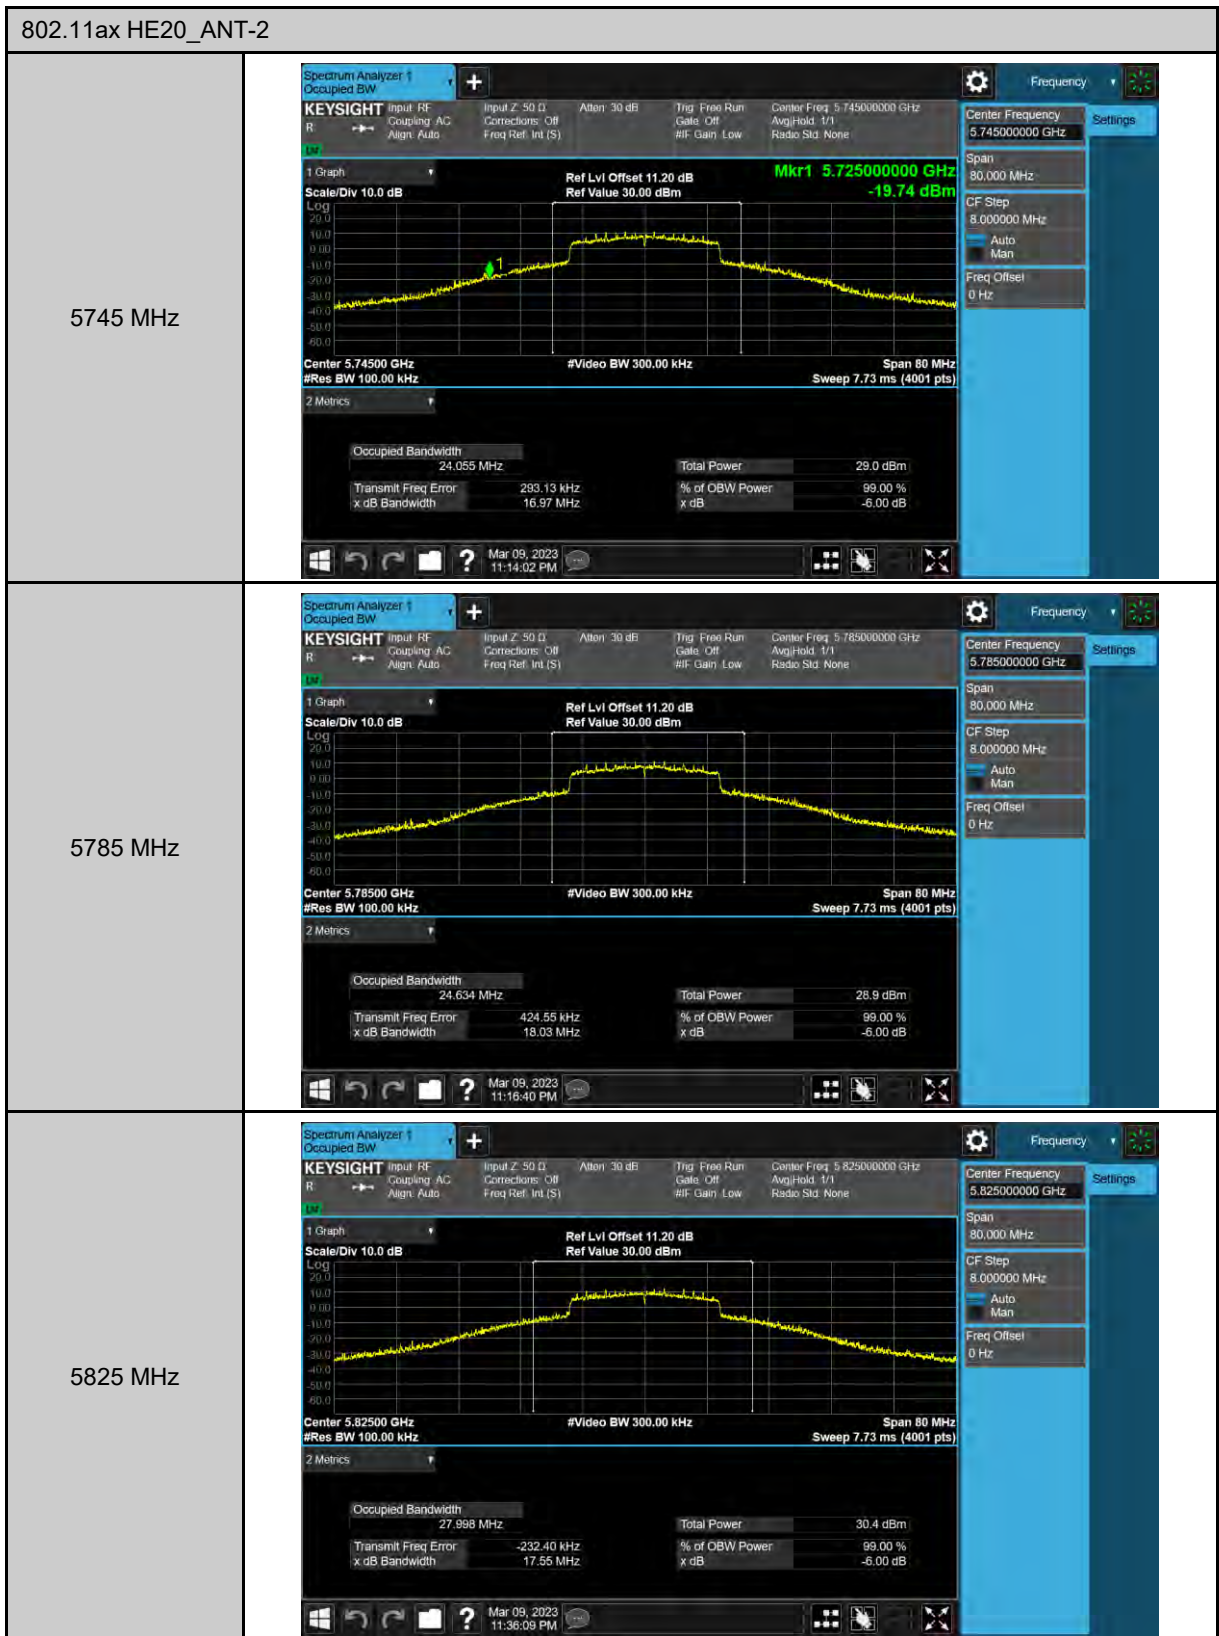

6 dB Bandwidth

99% Occupied Bandwidth