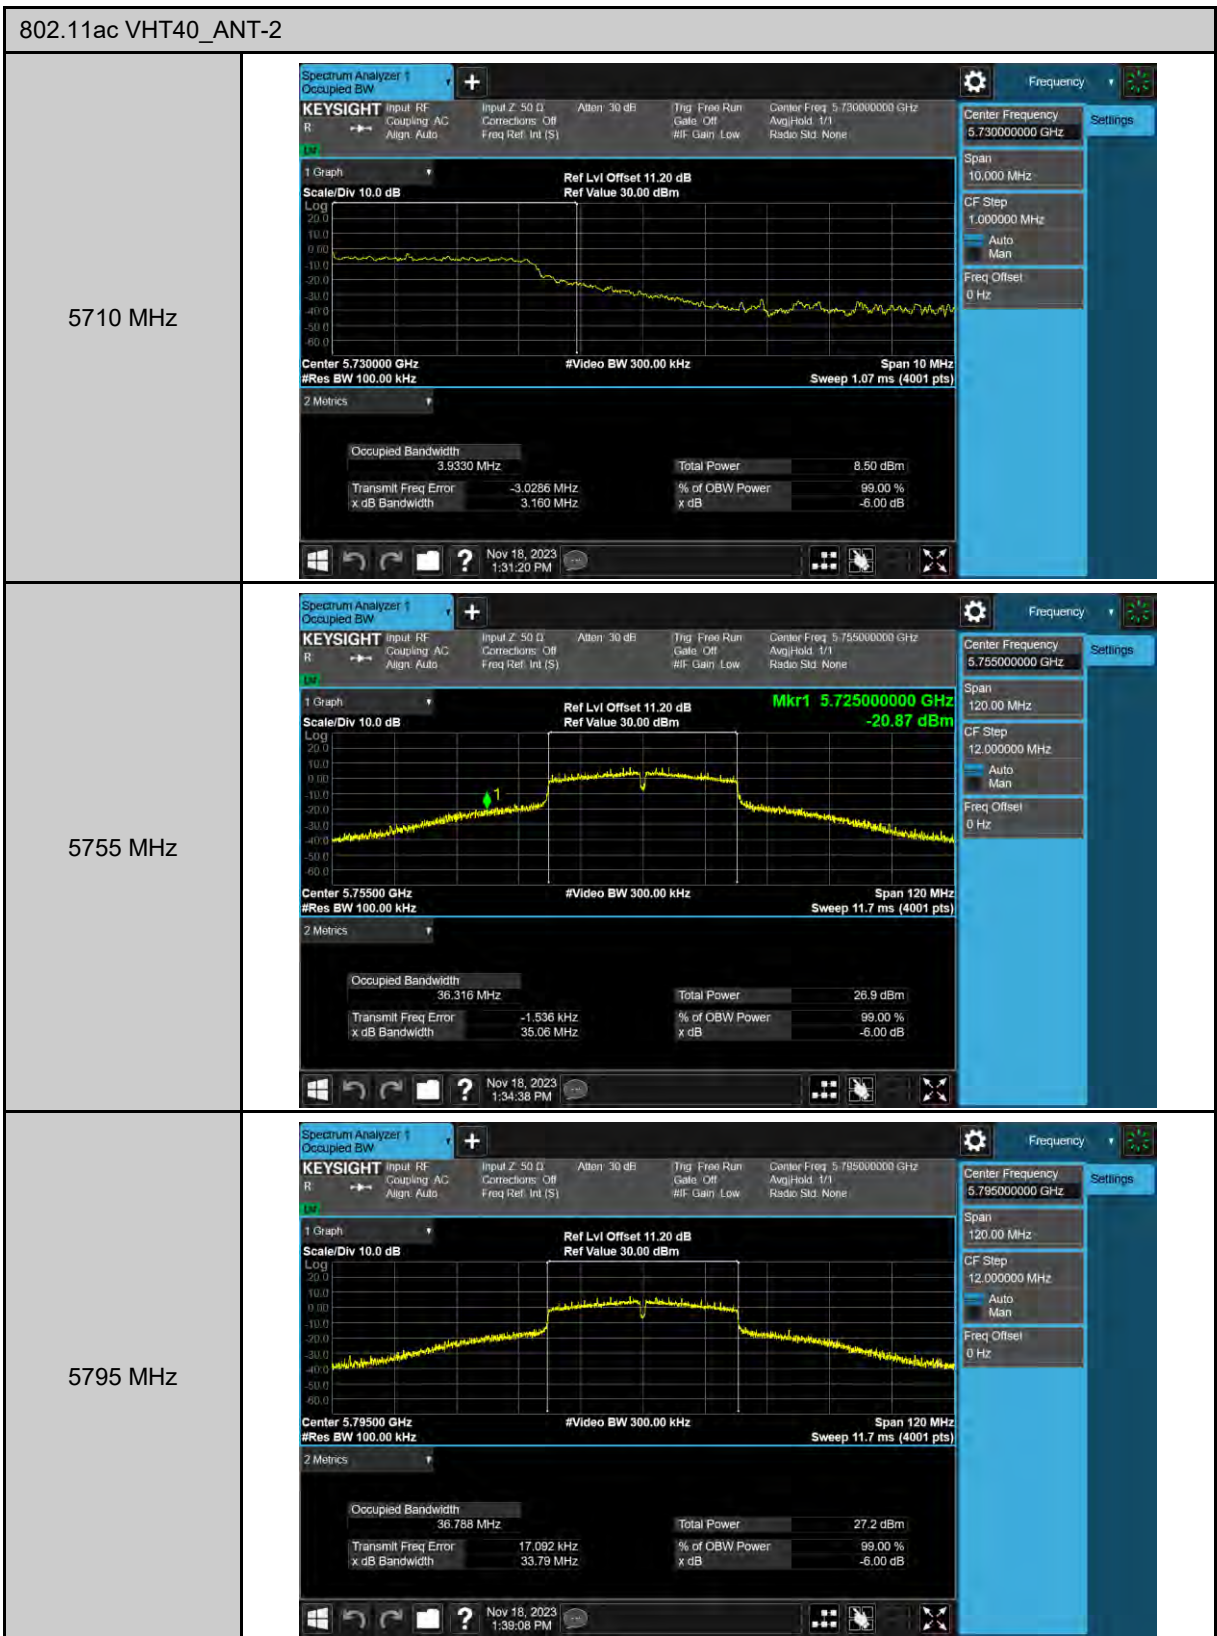

6 dB Bandwidth

99% Occupied Bandwidth