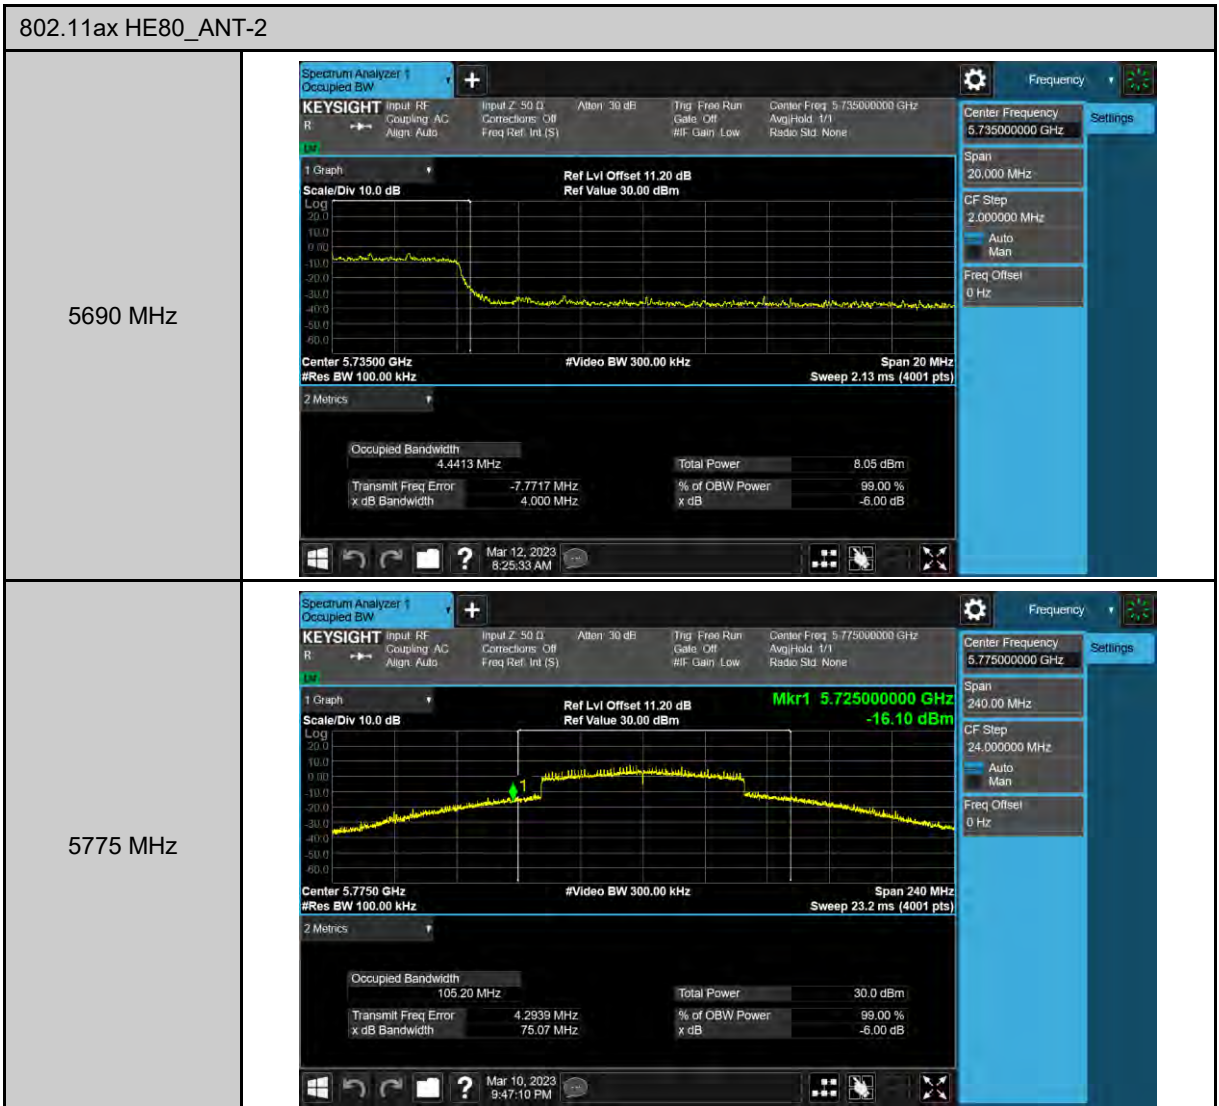

6 dB Bandwidth

99% Occupied Bandwidth