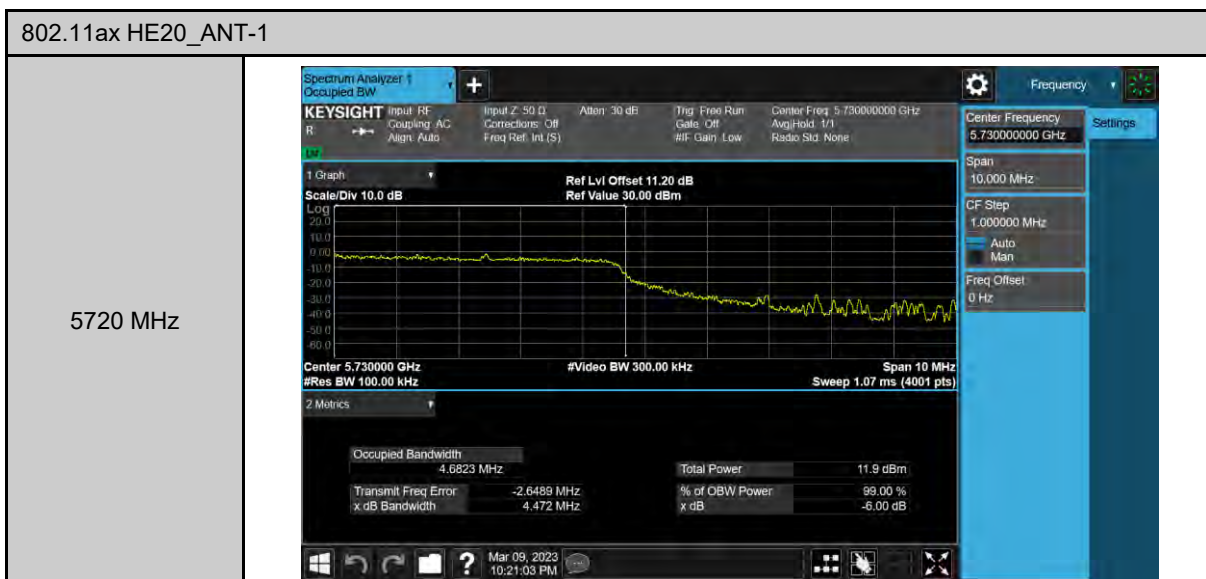

6 dB Bandwidth

99% Occupied Bandwidth