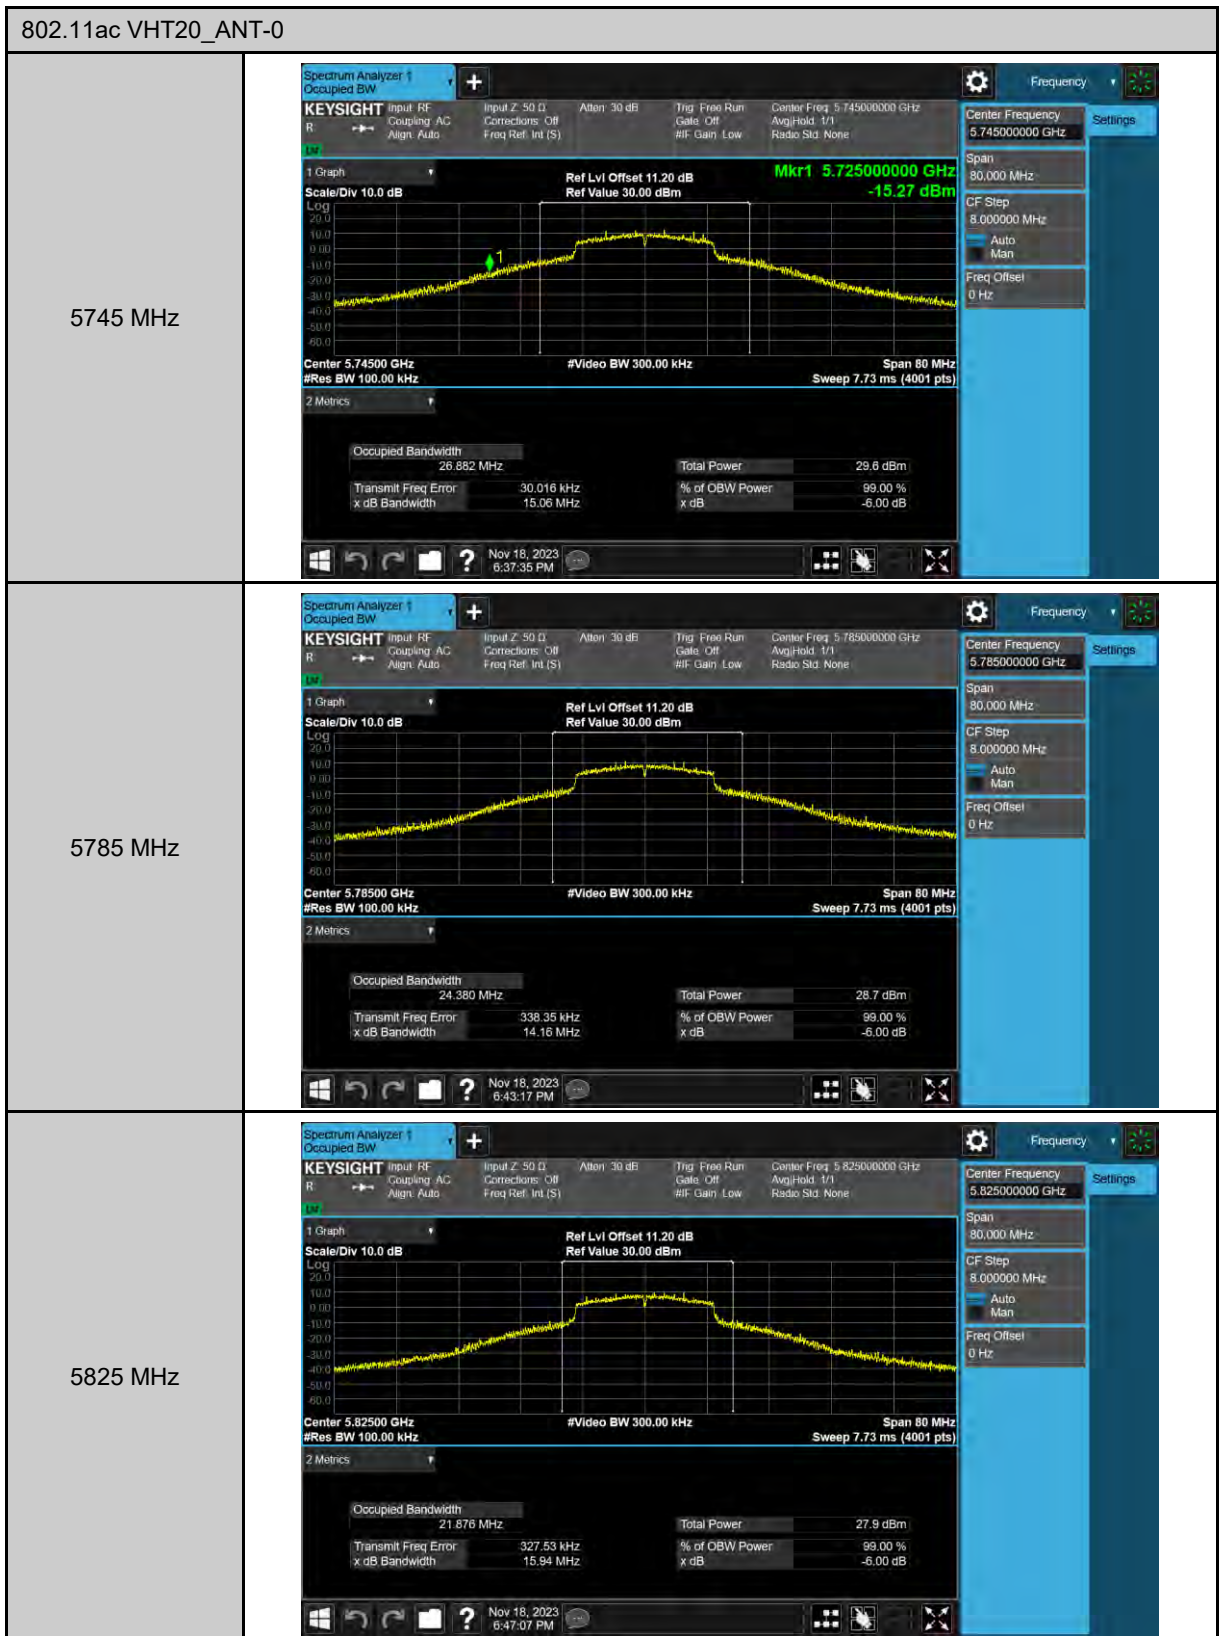

6 dB Bandwidth

99% Occupied Bandwidth