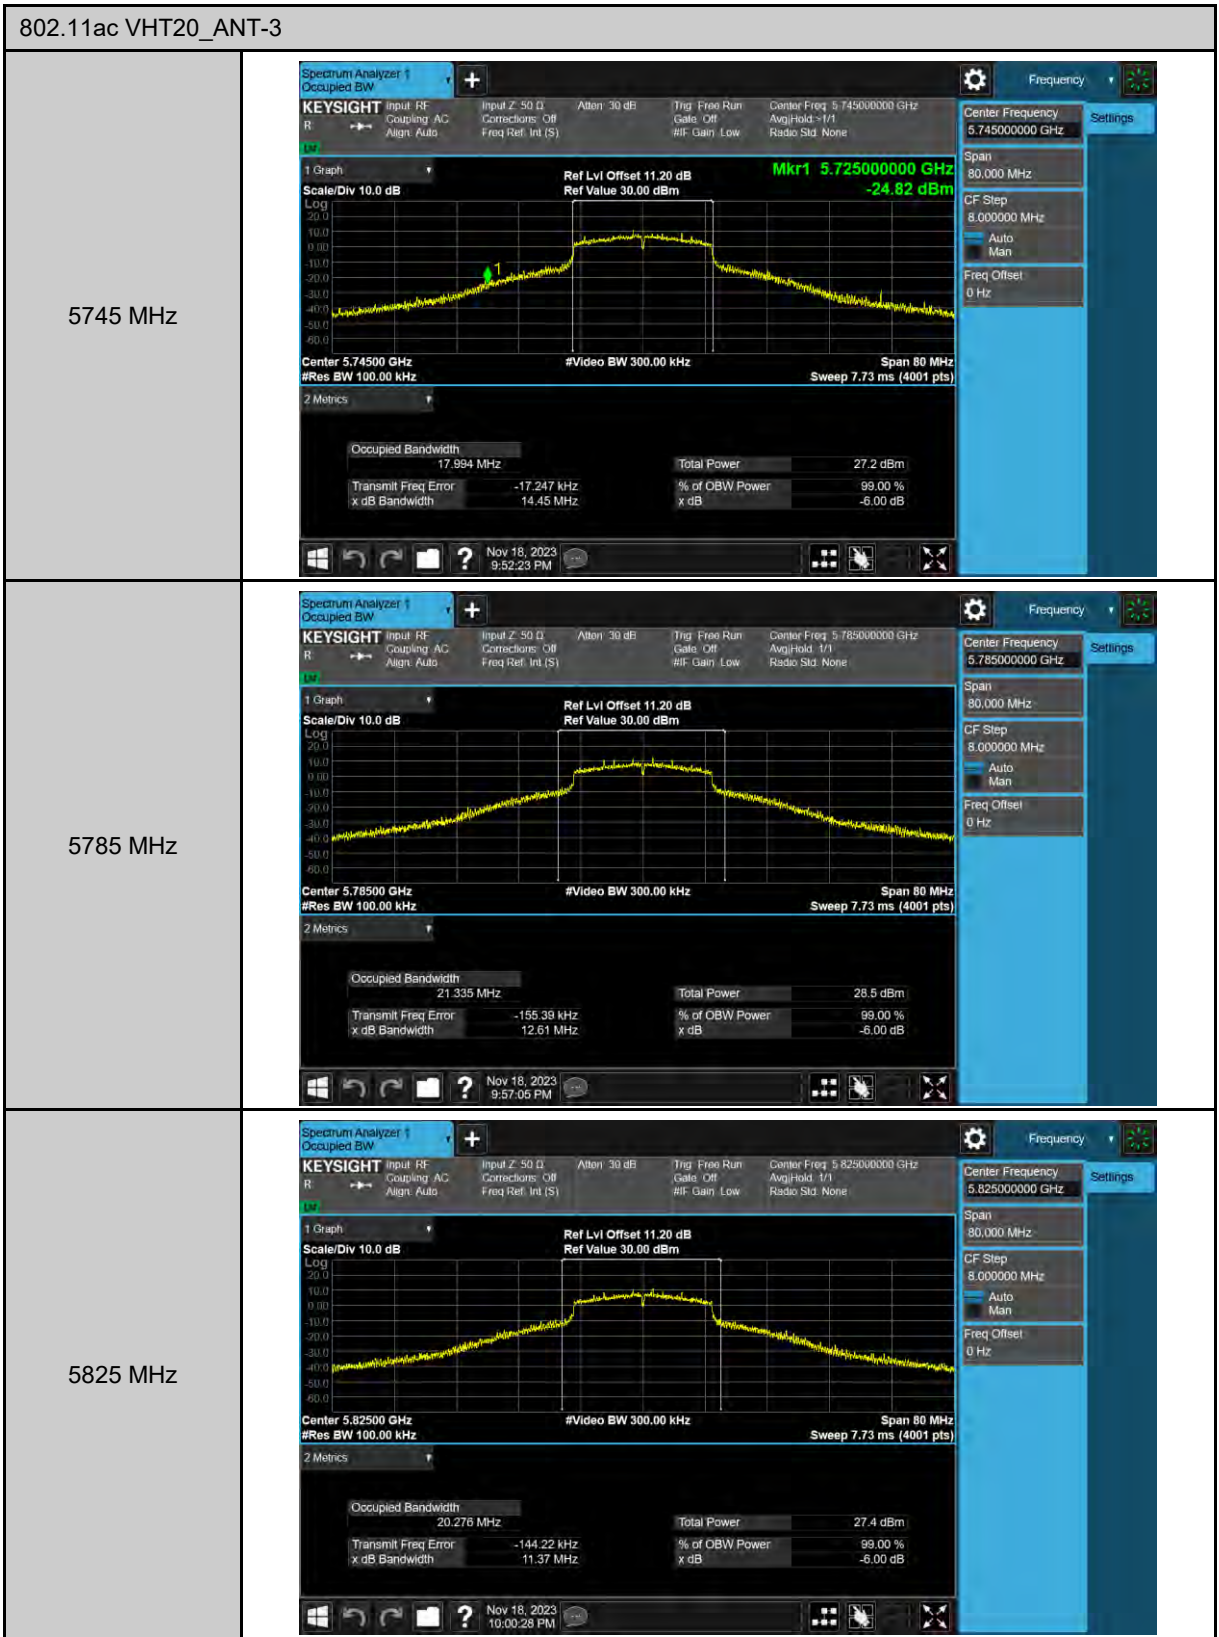

6 dB Bandwidth

99% Occupied Bandwidth