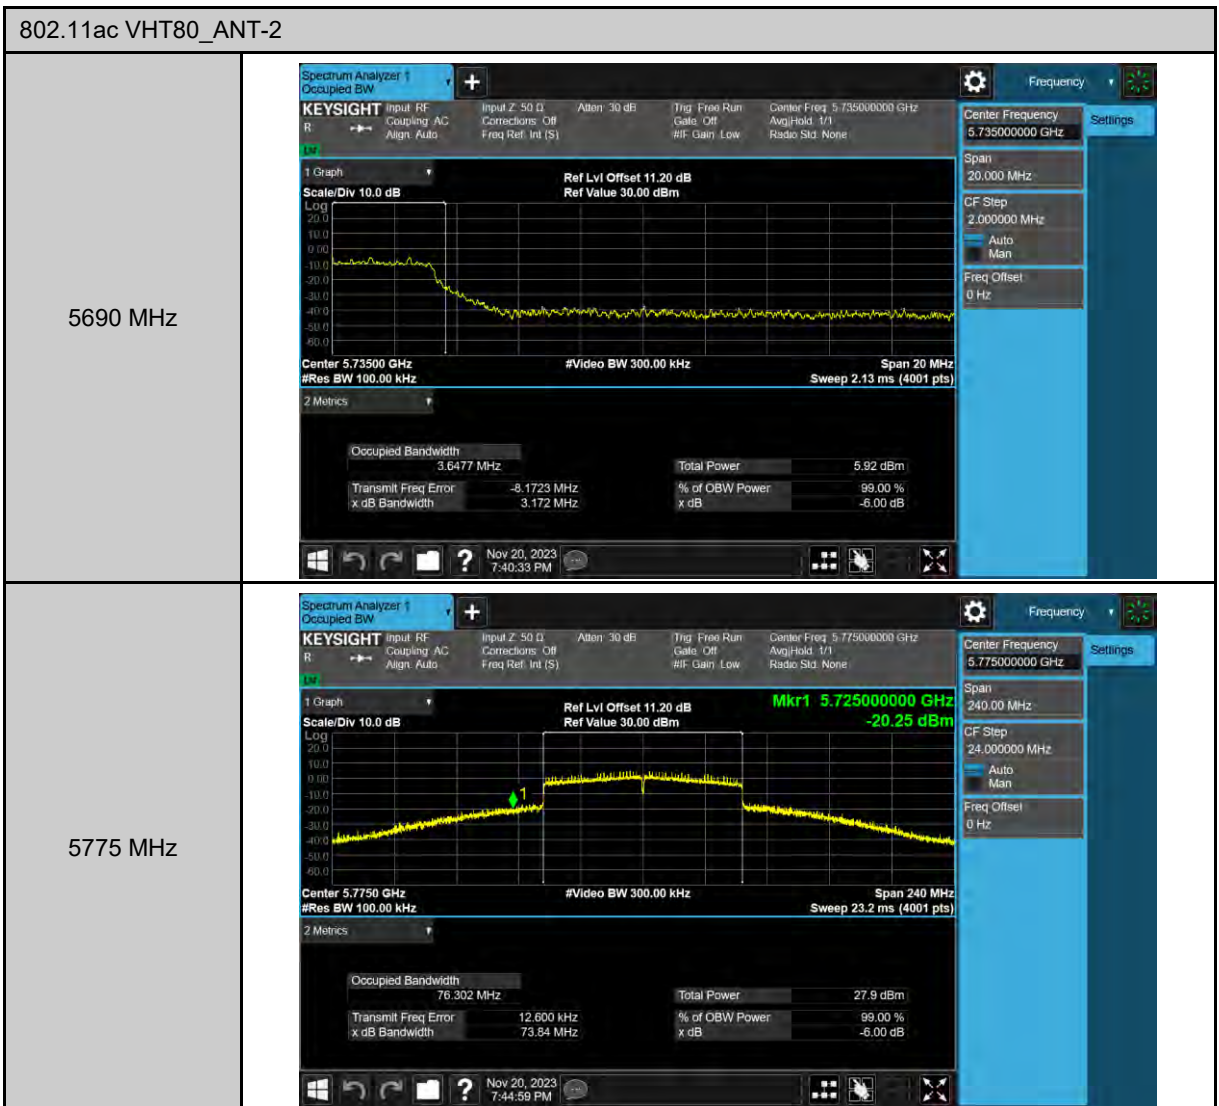

6 dB Bandwidth

99% Occupied Bandwidth