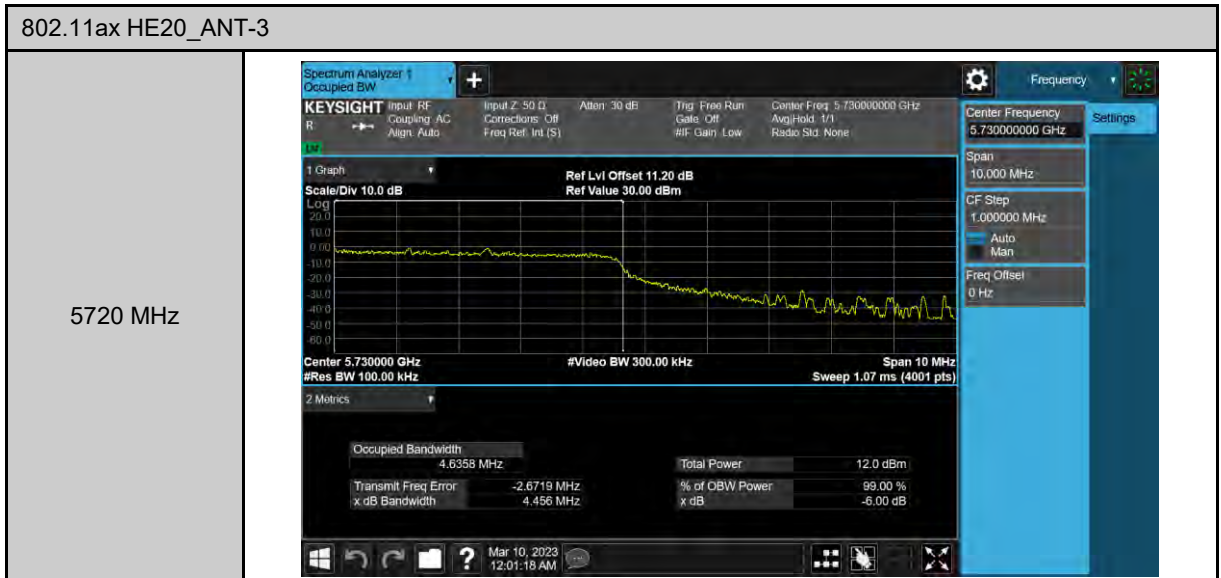

6 dB Bandwidth

99% Occupied Bandwidth