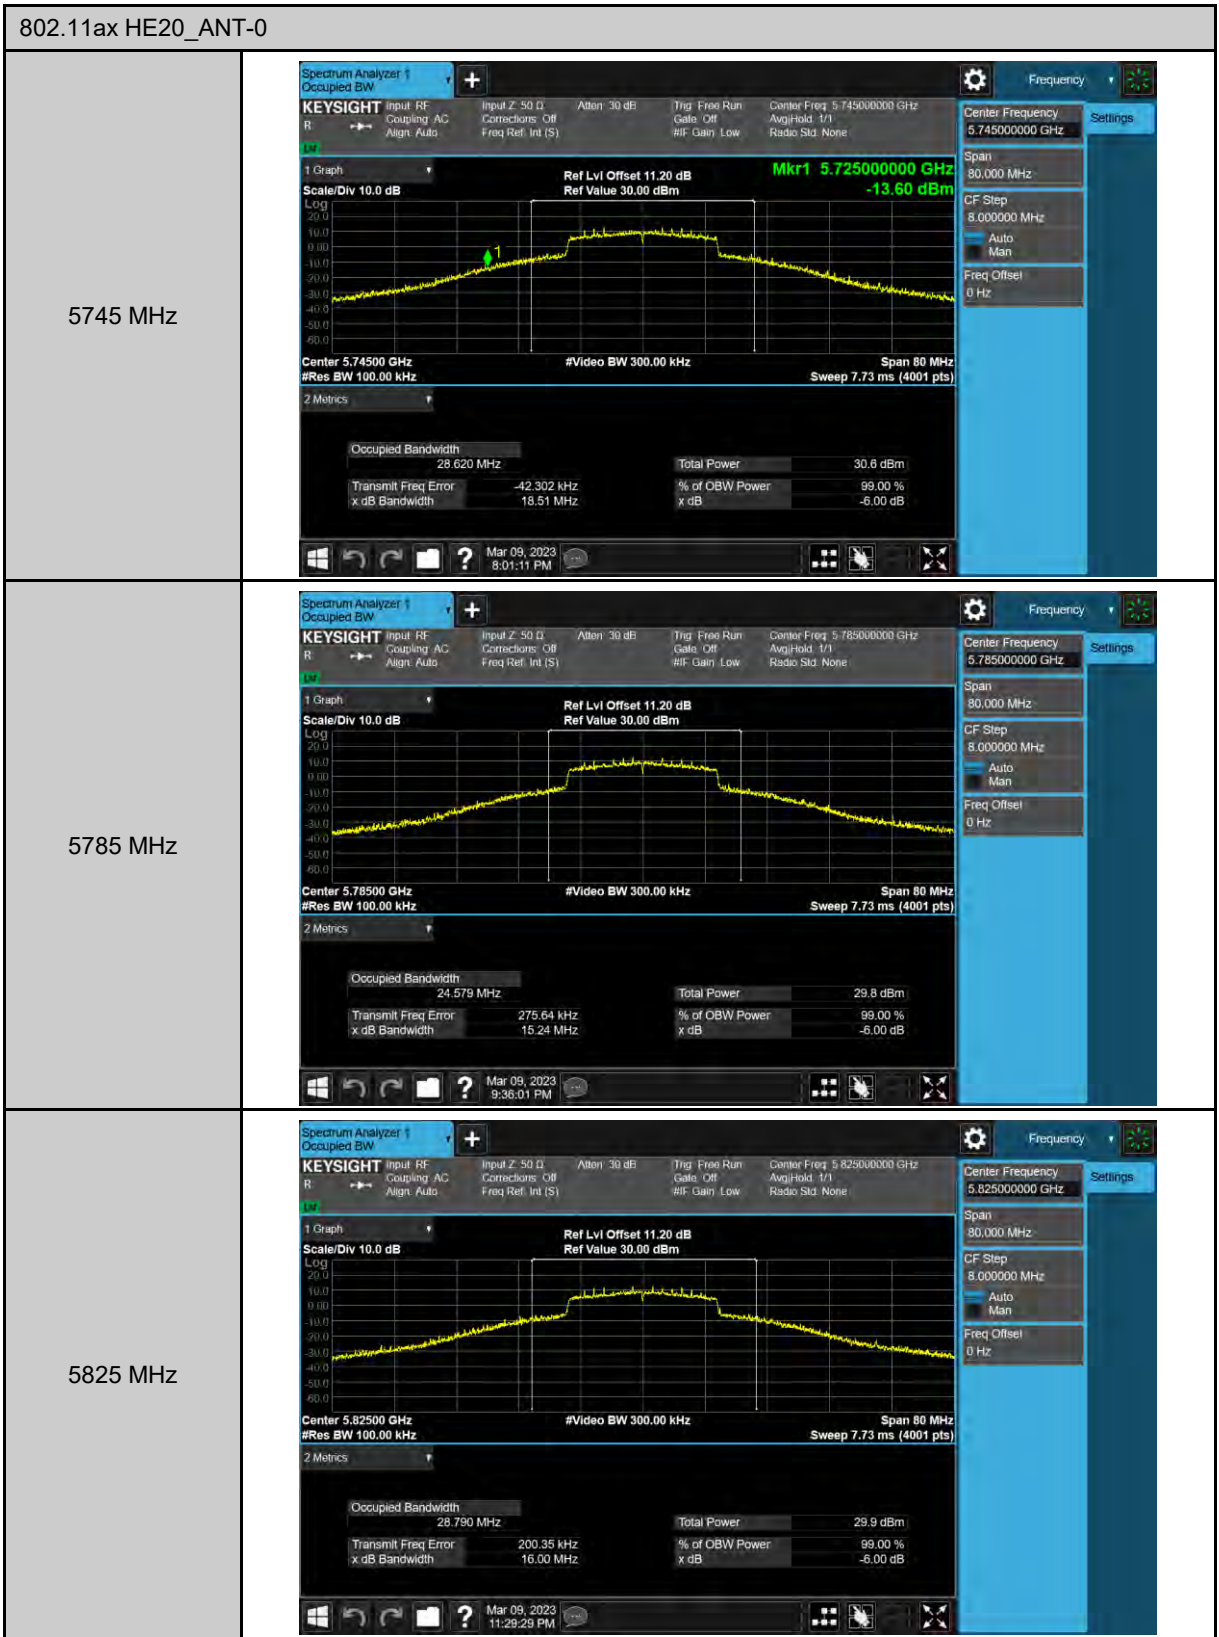

6 dB Bandwidth

99% Occupied Bandwidth