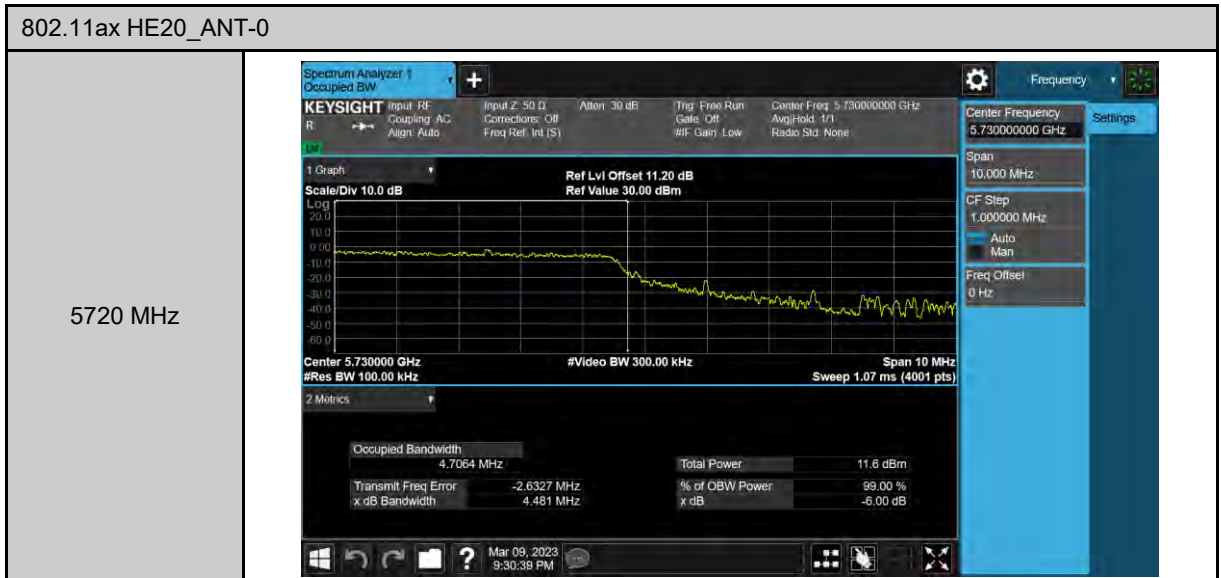

6 dB Bandwidth

99% Occupied Bandwidth