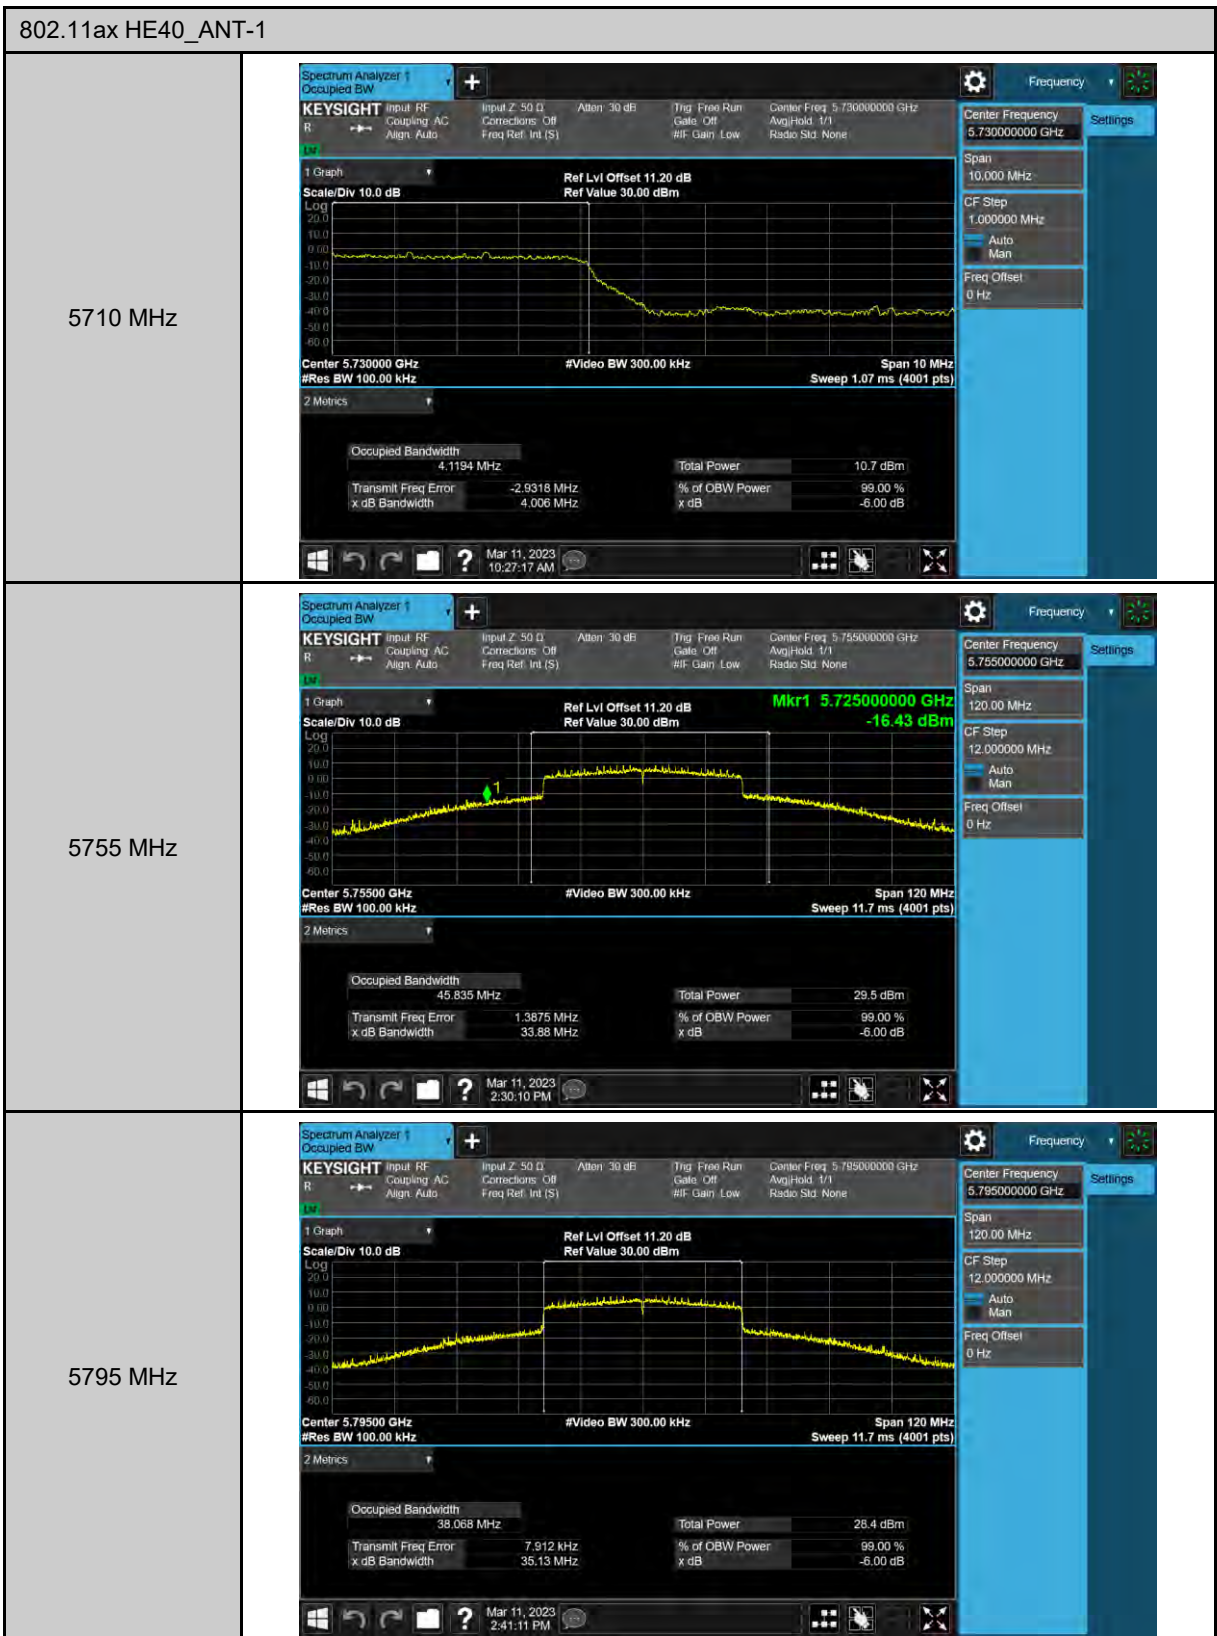

6 dB Bandwidth

99% Occupied Bandwidth