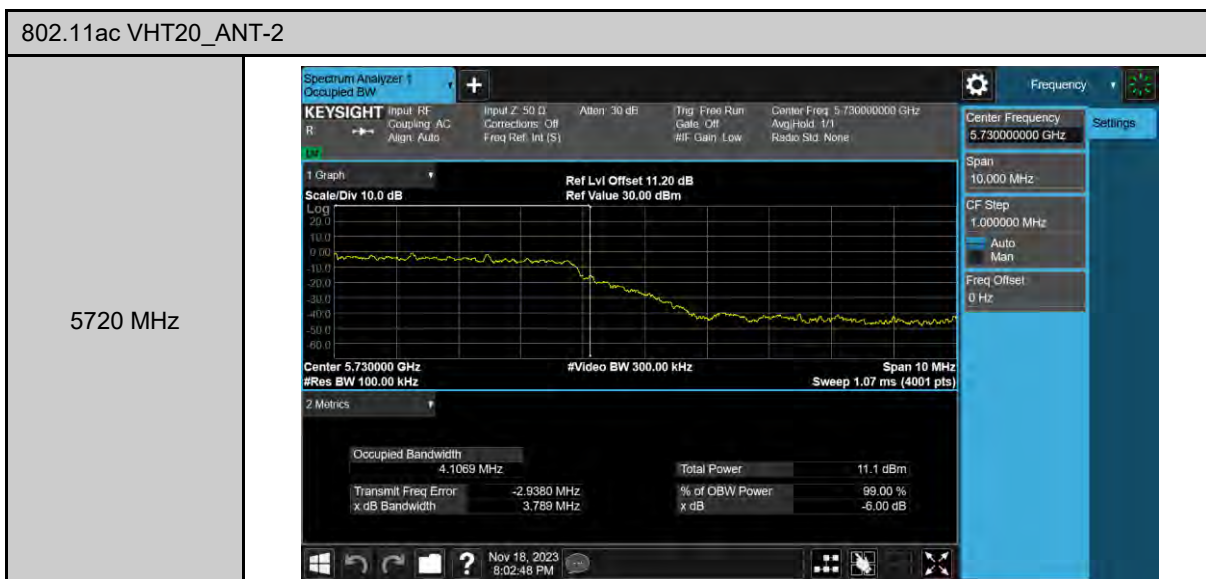

6 dB Bandwidth

99% Occupied Bandwidth