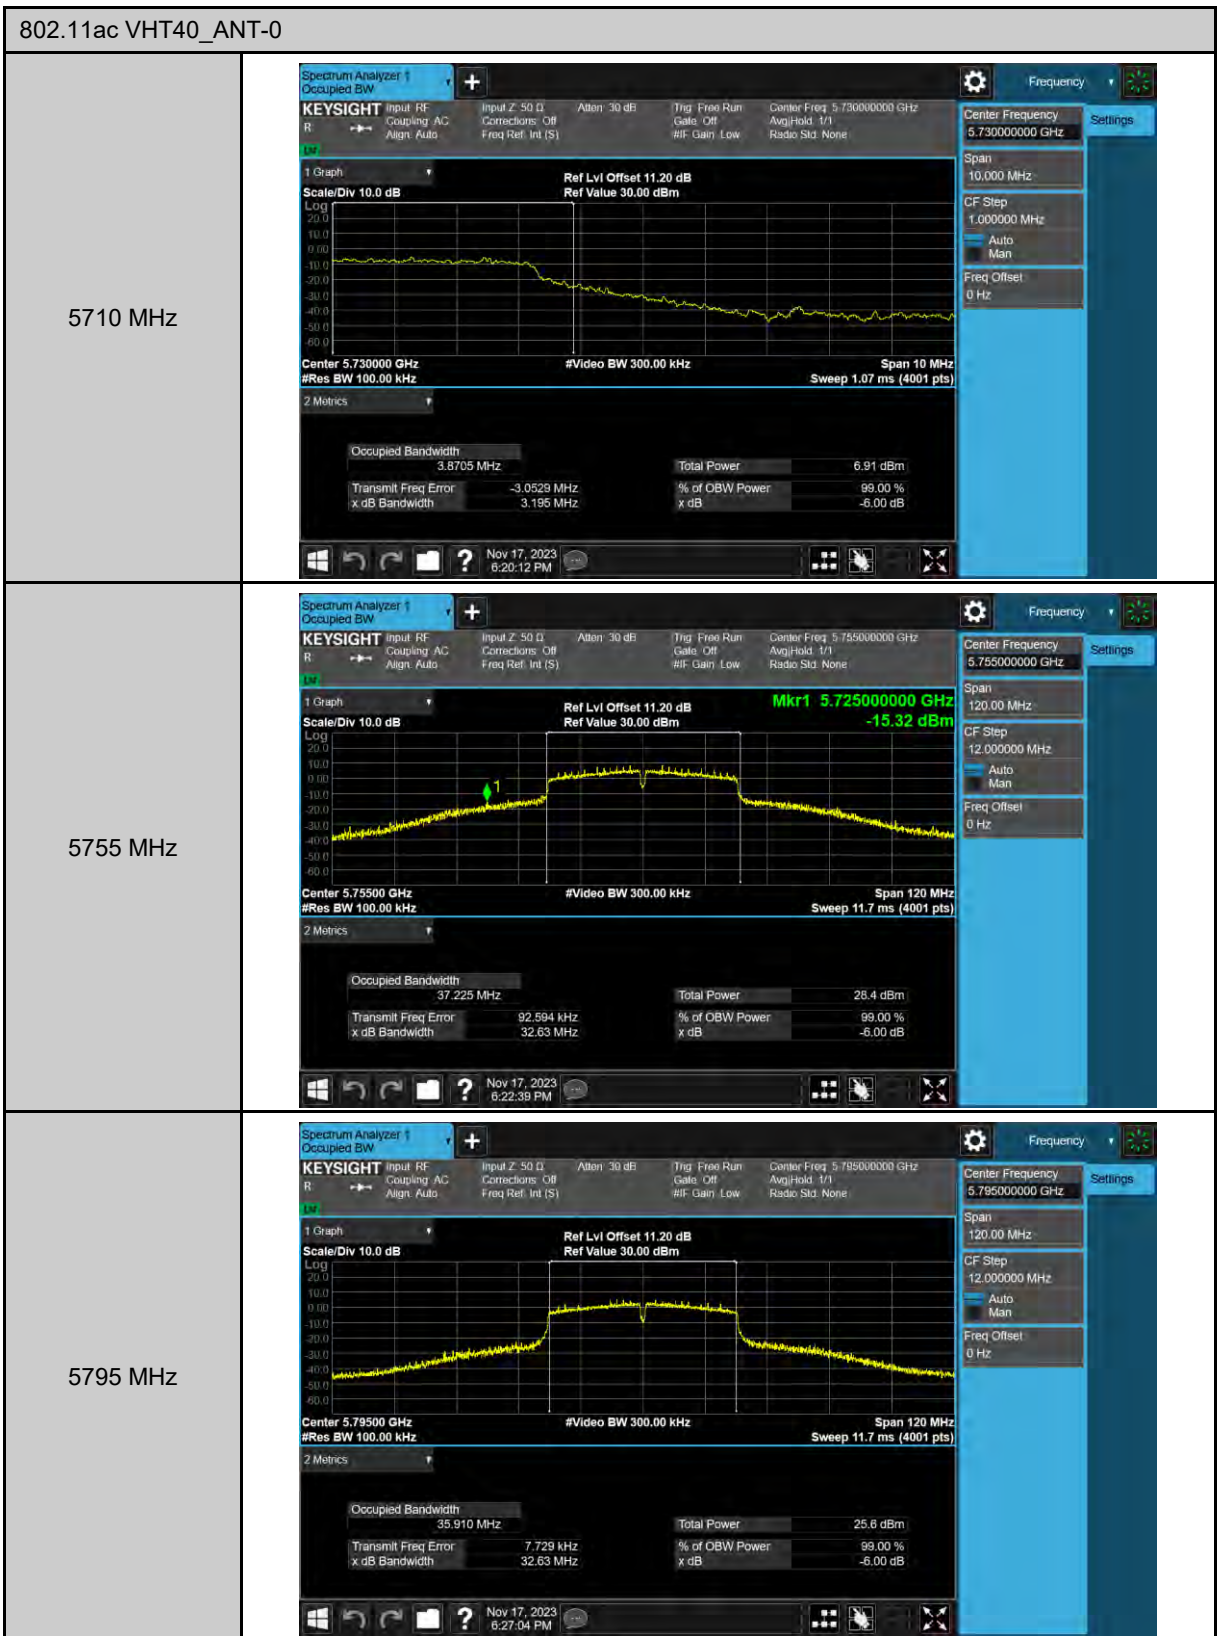

6 dB Bandwidth

99% Occupied Bandwidth