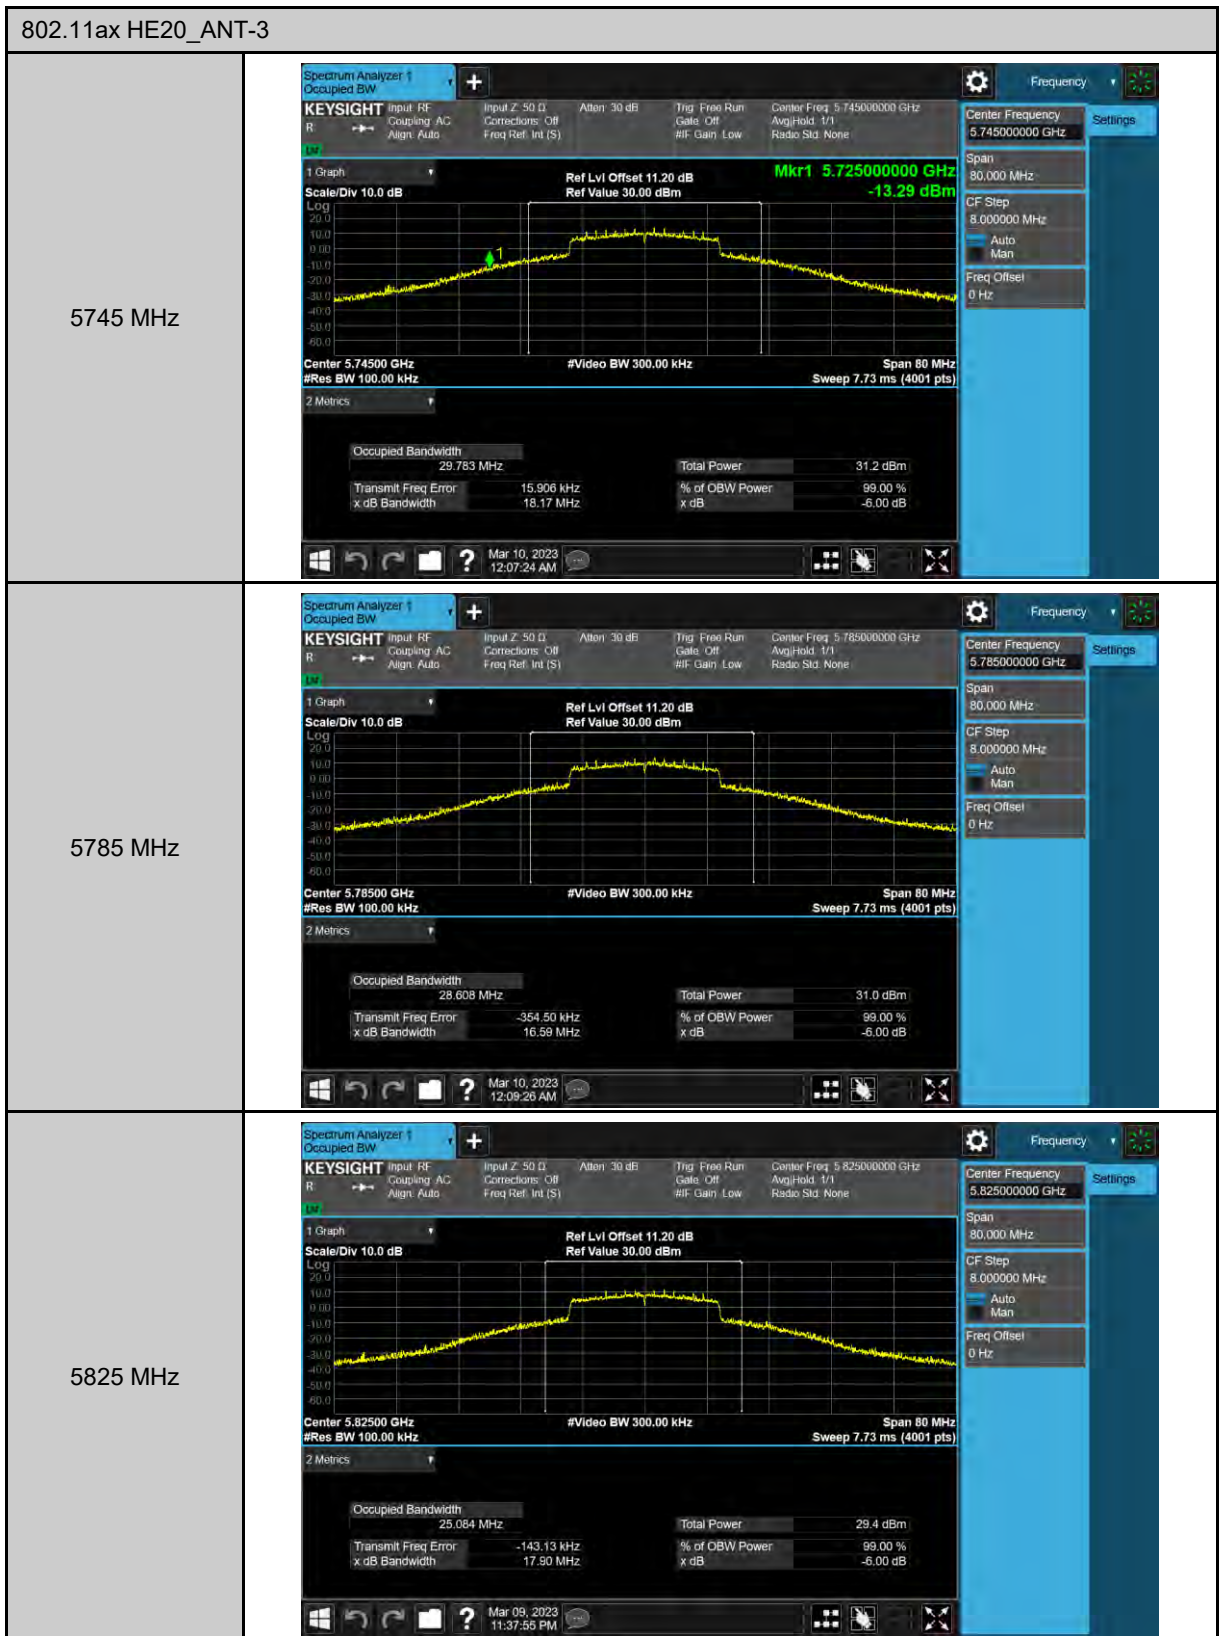

6 dB Bandwidth

99% Occupied Bandwidth