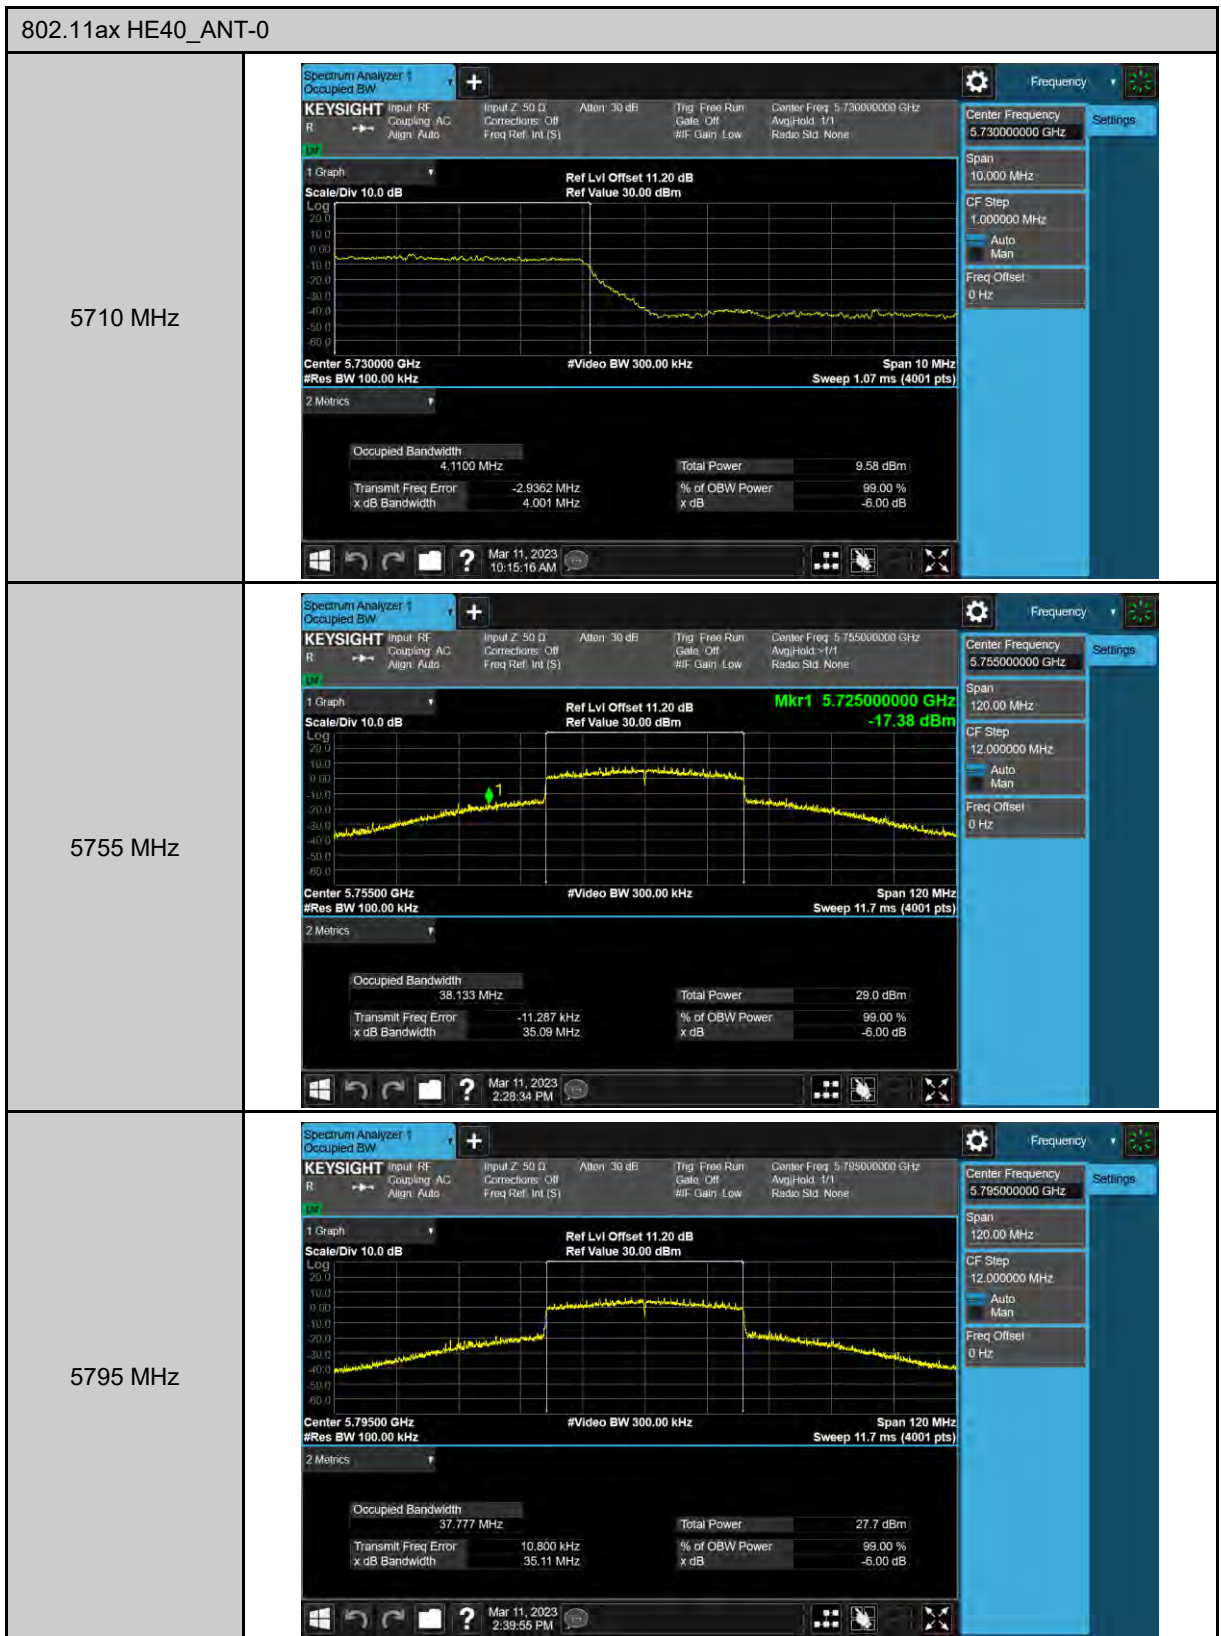

6 dB Bandwidth

99% Occupied Bandwidth