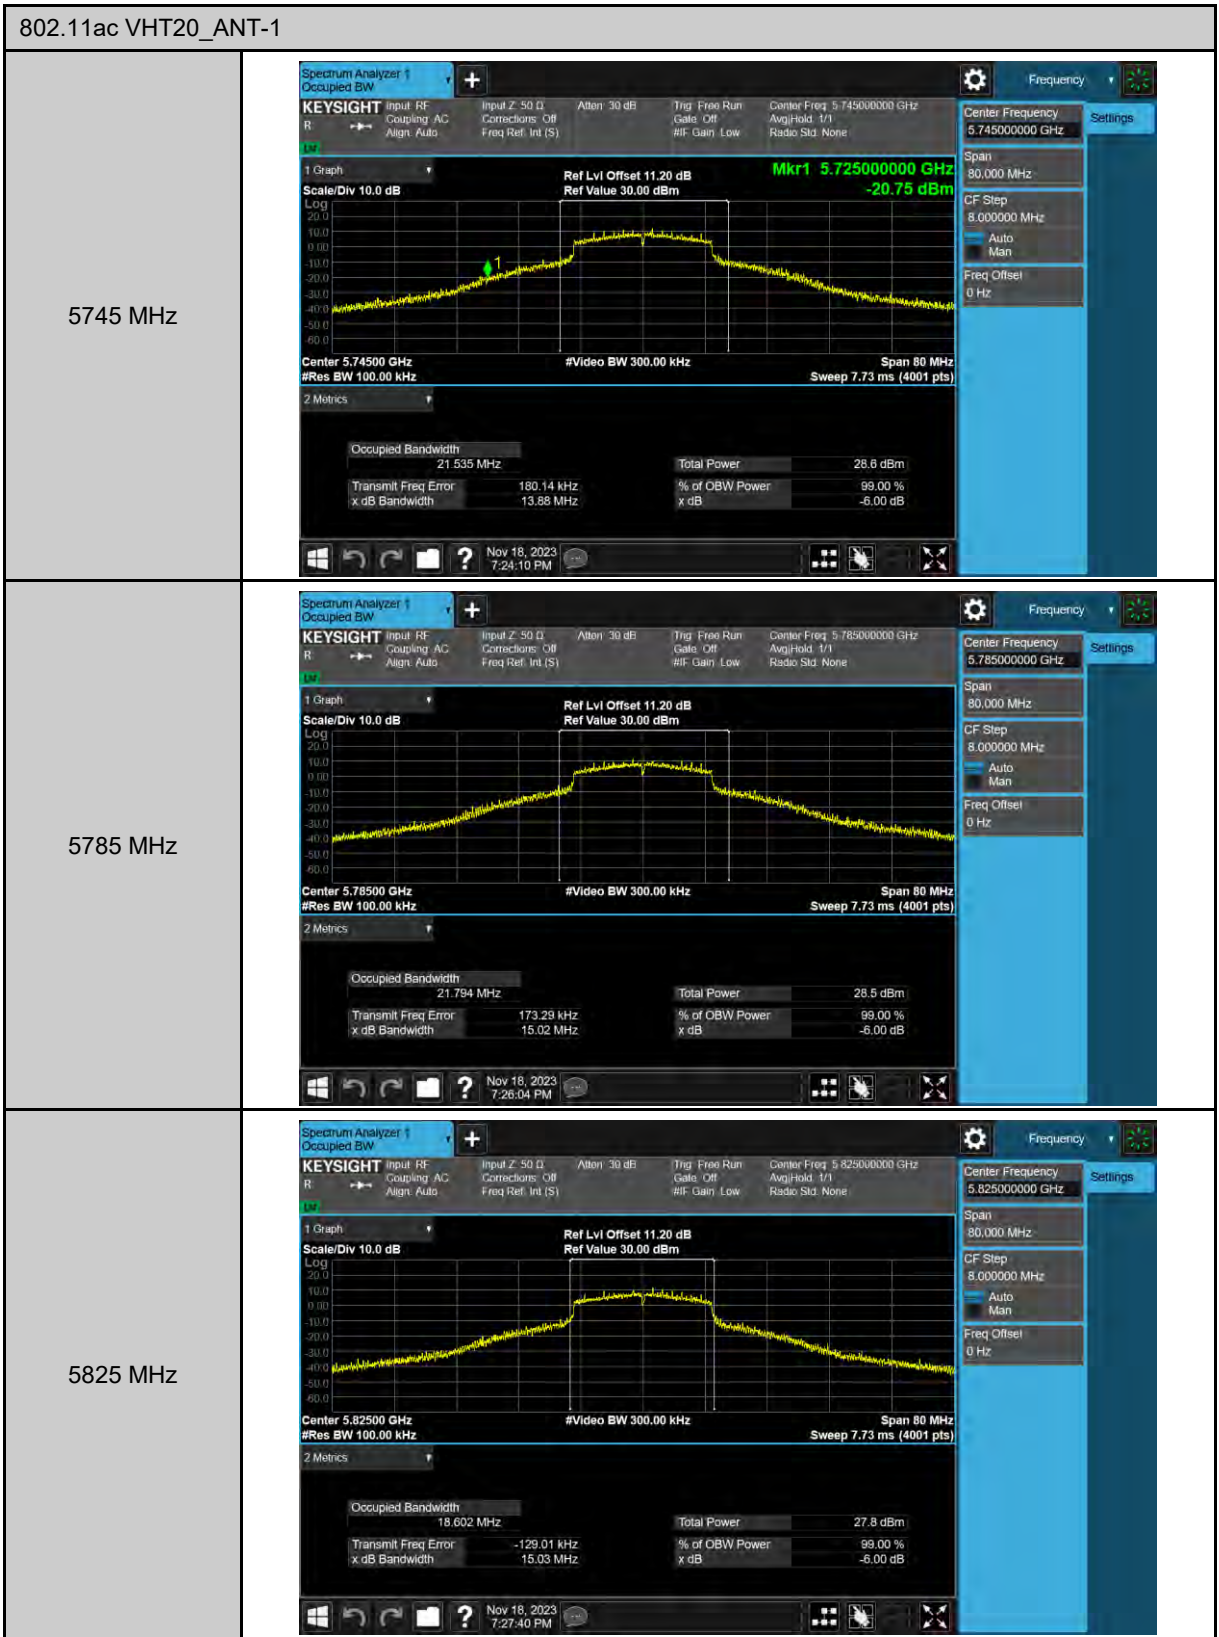

6 dB Bandwidth

99% Occupied Bandwidth