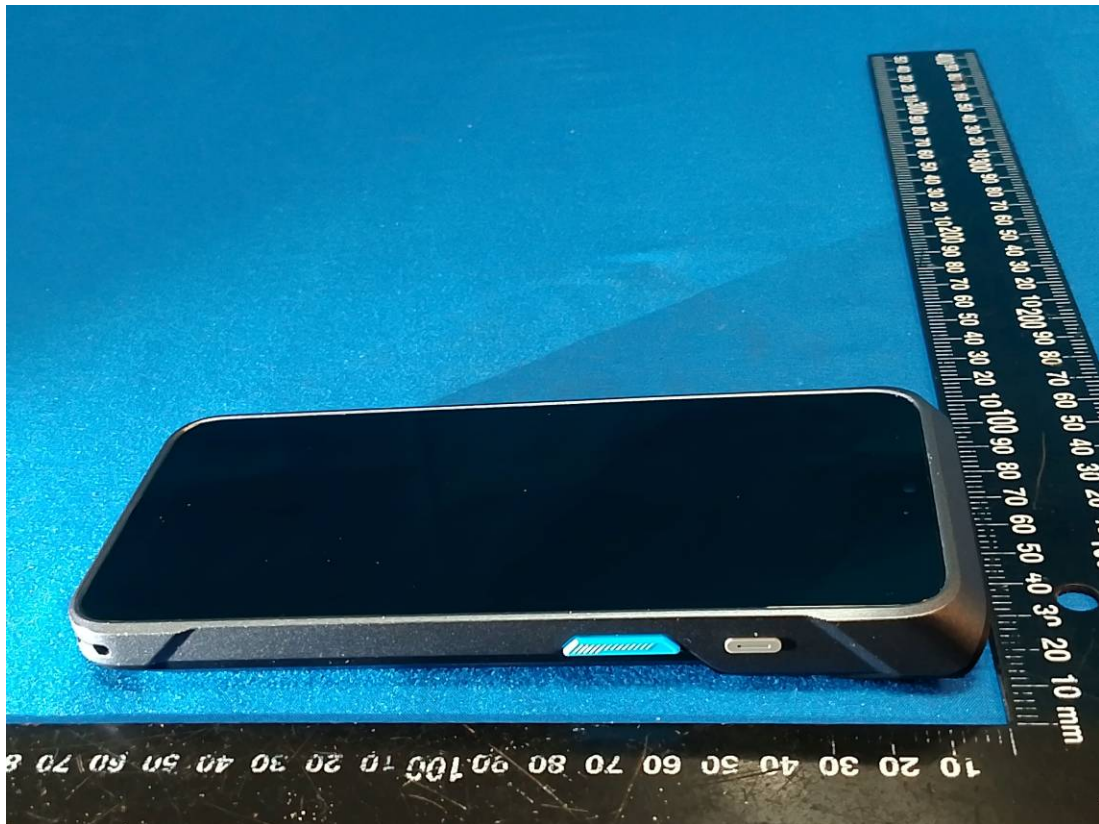

EUT EXTERNAL PHOTOS

Configuration 5#

Scanning camera(LD47)

Configuration 4#

Configuration 3#

Scanning camera(N5703)

Battery 1#

Battery 2#