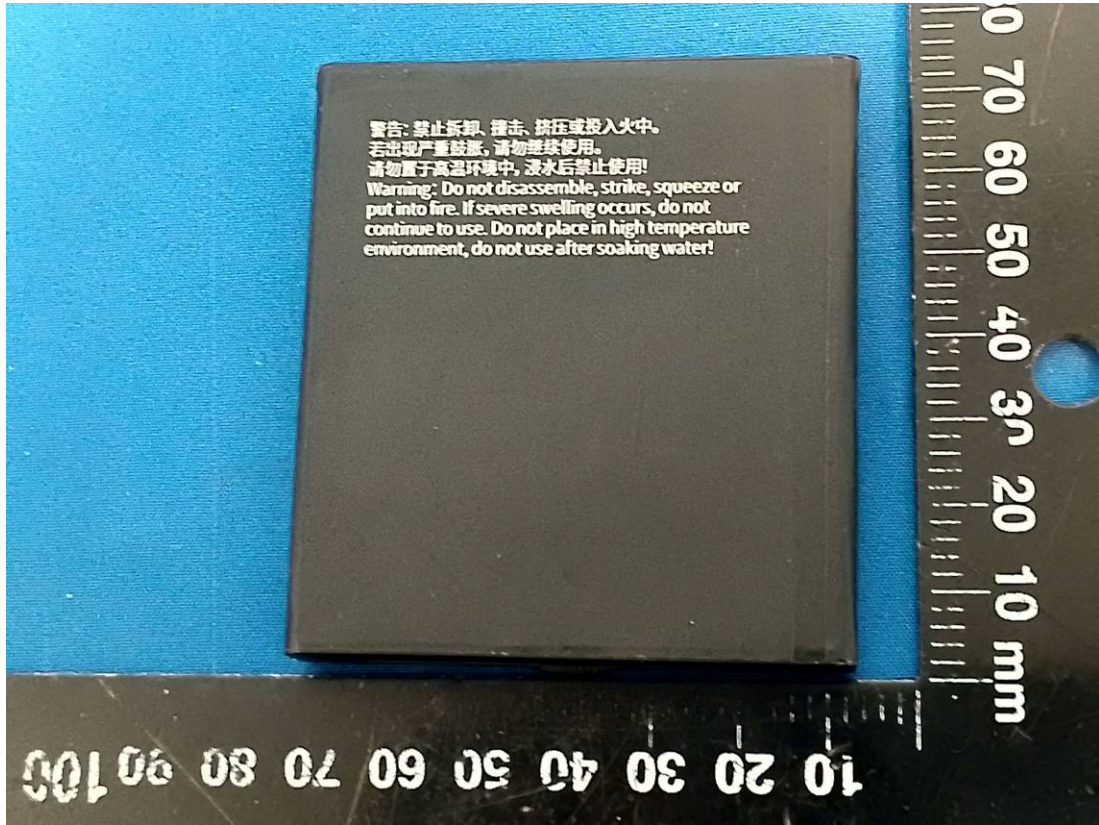

EUT EXTERNAL PHOTOS

Configuration 5#

Scanning camera(LD47)

Configuration 4#

Configuration 3#

Scanning camera(N5703)

Battery 1#

Battery 2#