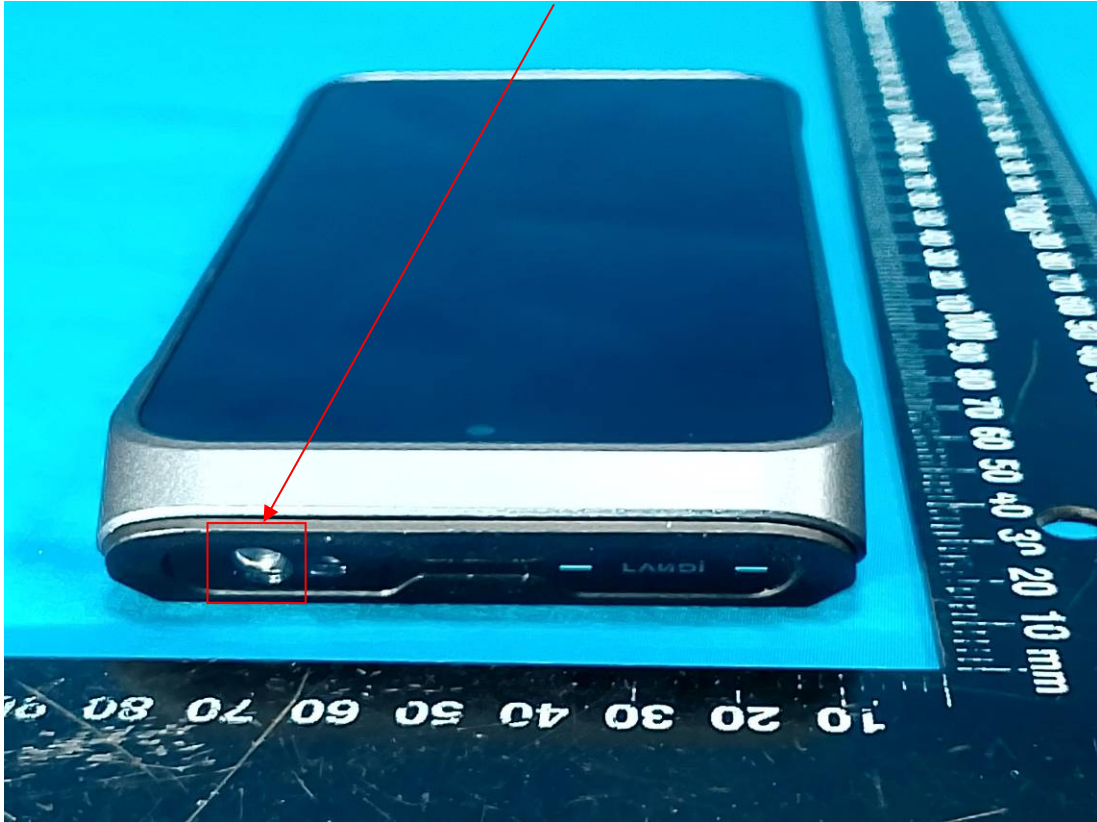

EUT EXTERNAL PHOTOS

Configuration 5#

Scanning camera(LD47)

Configuration 4#

Configuration 3#

Scanning camera(N5703)

Battery 1#

Battery 2#

Adapter 1#

Adapter 2#

****END****