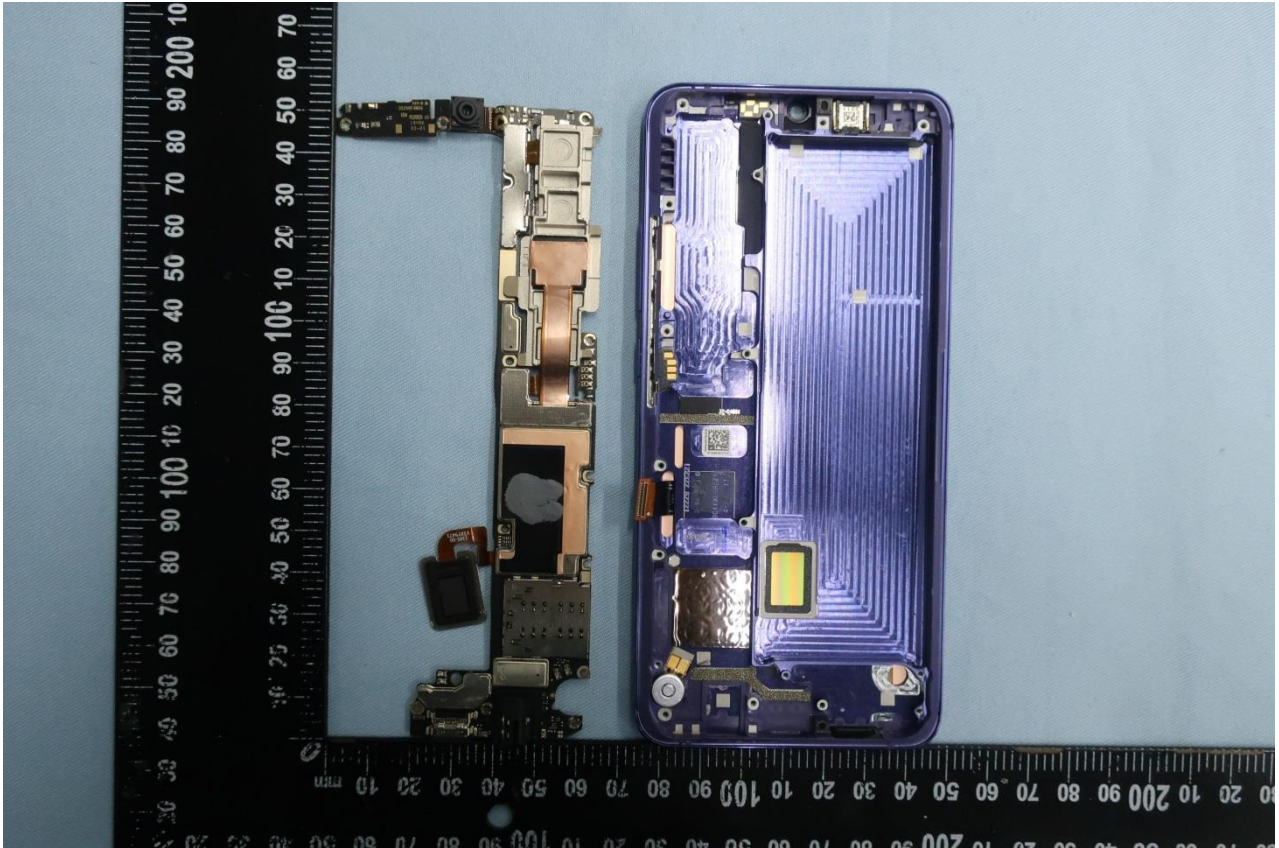

3. Internal Photograph of EUT

Brand Name: XIAOMI / Model Name: M2002F4LG

Brand Name: XIAOMI / Model Name: M2002F4LG

Brand Name: XIAOMI / Model Name: M2002F4LG

Brand Name: XIAOMI / Model Name: M2002F4LG

Brand Name: XIAOMI / Model Name: M2002F4LG

Brand Name: XIAOMI / Model Name: M2002F4LG

Brand Name: XIAOMI / Model Name: M2002F4LG

Brand Name: XIAOMI / Model Name: M2002F4LG

Brand Name: XIAOMI / Model Name: M2002F4LG

Brand Name: XIAOMI / Model Name: M2002F4LG