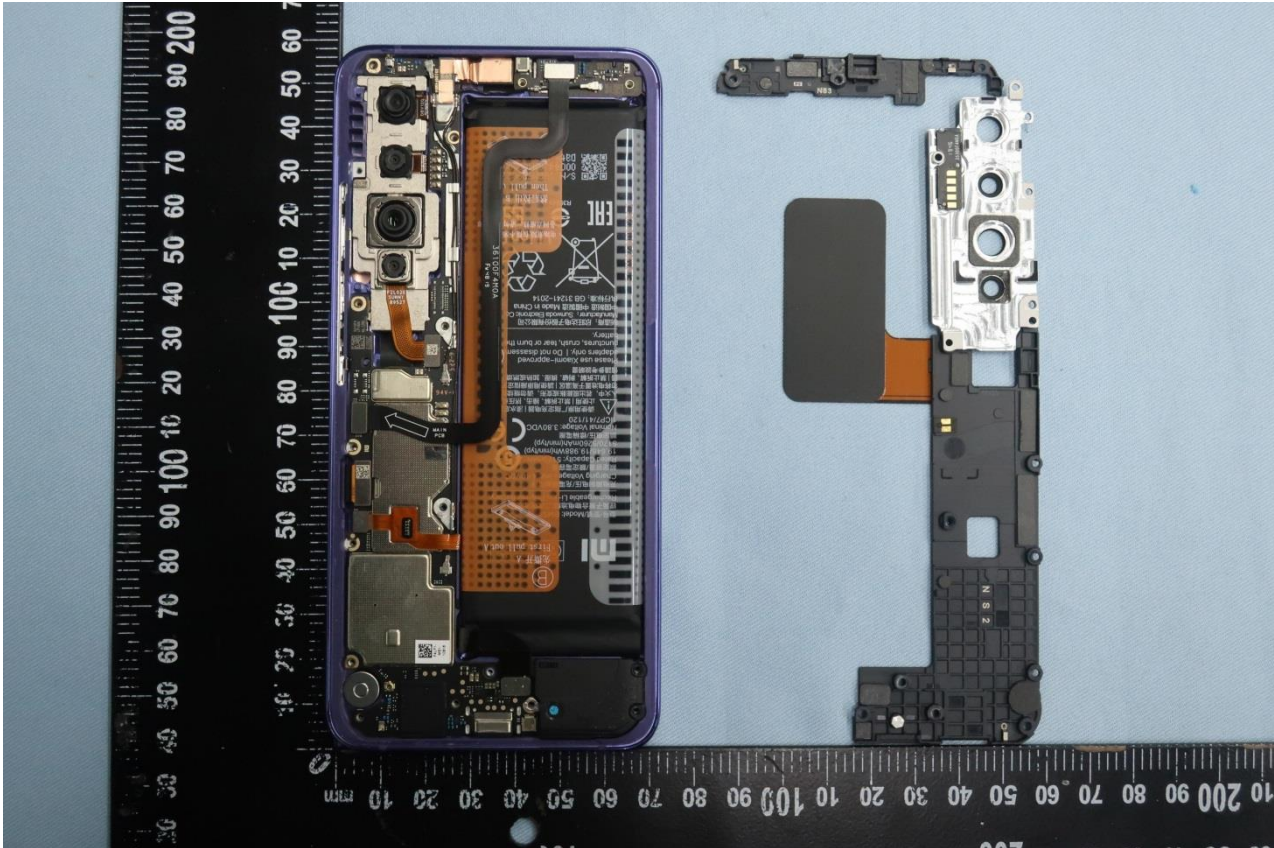

3. Internal Photograph of EUT

Brand Name: XIAOMI / Model Name: M2002F4LG

Brand Name: XIAOMI / Model Name: M2002F4LG

Brand Name: XIAOMI / Model Name: M2002F4LG

Brand Name: XIAOMI / Model Name: M2002F4LG

Brand Name: XIAOMI / Model Name: M2002F4LG

Brand Name: XIAOMI / Model Name: M2002F4LG

Brand Name: XIAOMI / Model Name: M2002F4LG

Brand Name: XIAOMI / Model Name: M2002F4LG

Brand Name: XIAOMI / Model Name: M2002F4LG

Brand Name: XIAOMI / Model Name: M2002F4LG