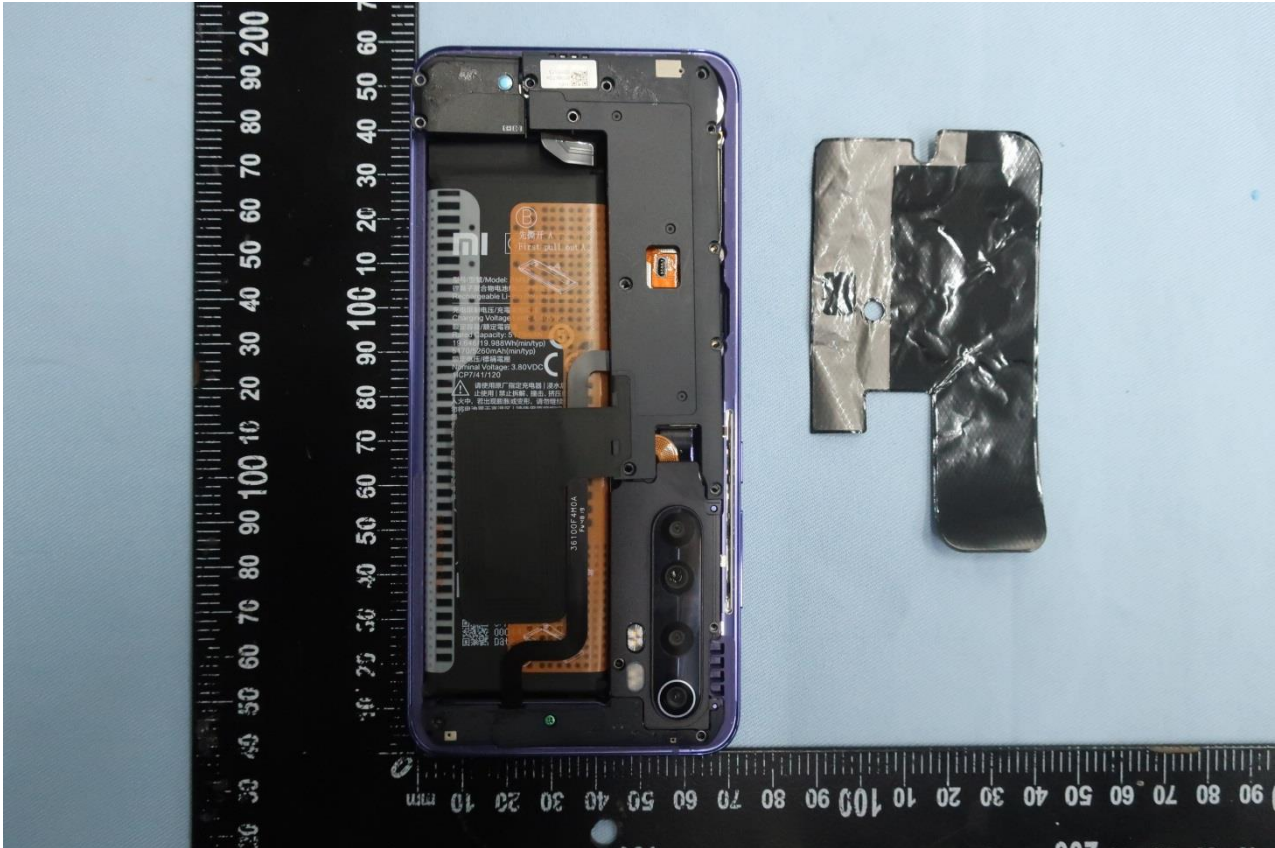

3. Internal Photograph of EUT

Brand Name: XIAOMI / Model Name: M2002F4LG

Brand Name: XIAOMI / Model Name: M2002F4LG

Brand Name: XIAOMI / Model Name: M2002F4LG

Brand Name: XIAOMI / Model Name: M2002F4LG

Brand Name: XIAOMI / Model Name: M2002F4LG