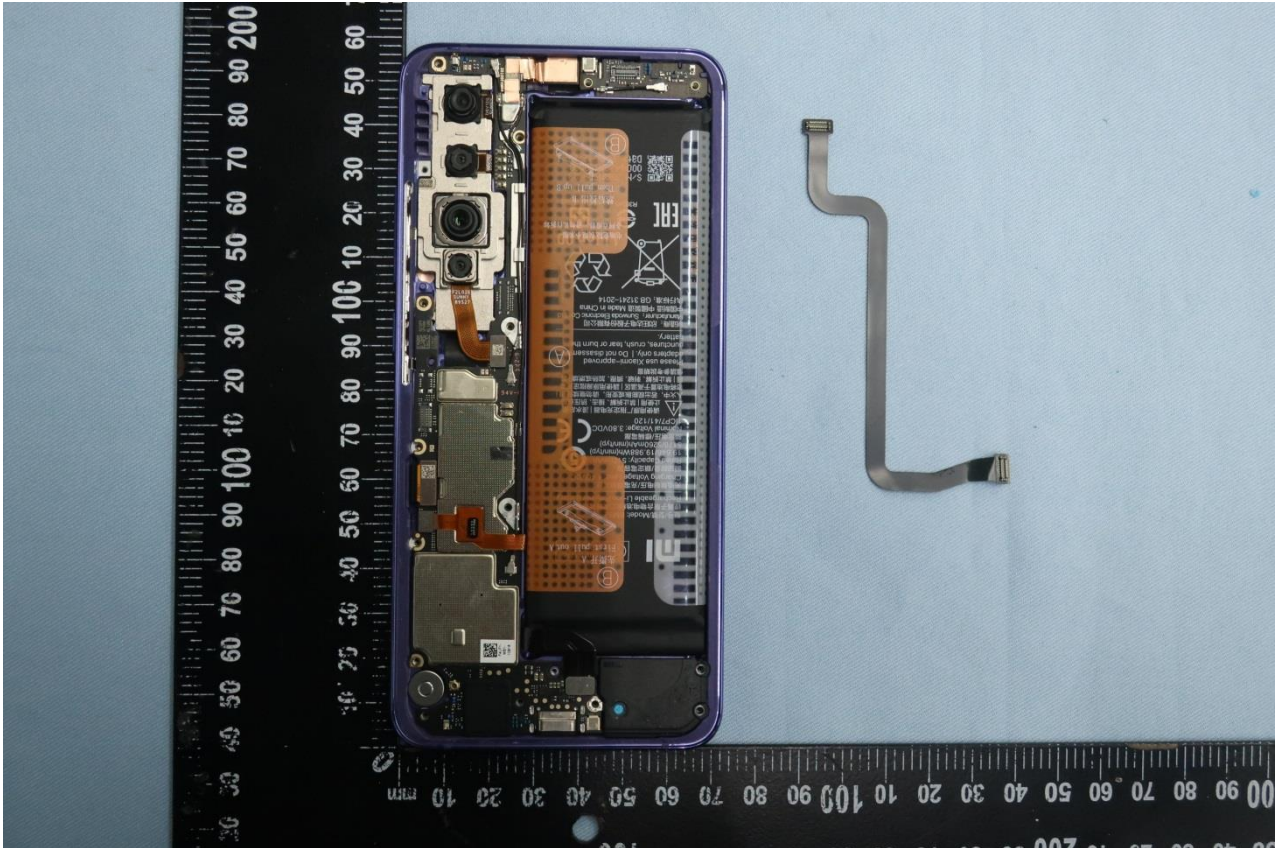

3. Internal Photograph of EUT

Brand Name: XIAOMI / Model Name: M2002F4LG

Brand Name: XIAOMI / Model Name: M2002F4LG

Brand Name: XIAOMI / Model Name: M2002F4LG

Brand Name: XIAOMI / Model Name: M2002F4LG

Brand Name: XIAOMI / Model Name: M2002F4LG

Brand Name: XIAOMI / Model Name: M2002F4LG

Brand Name: XIAOMI / Model Name: M2002F4LG

Brand Name: XIAOMI / Model Name: M2002F4LG

Brand Name: XIAOMI / Model Name: M2002F4LG

Brand Name: XIAOMI / Model Name: M2002F4LG