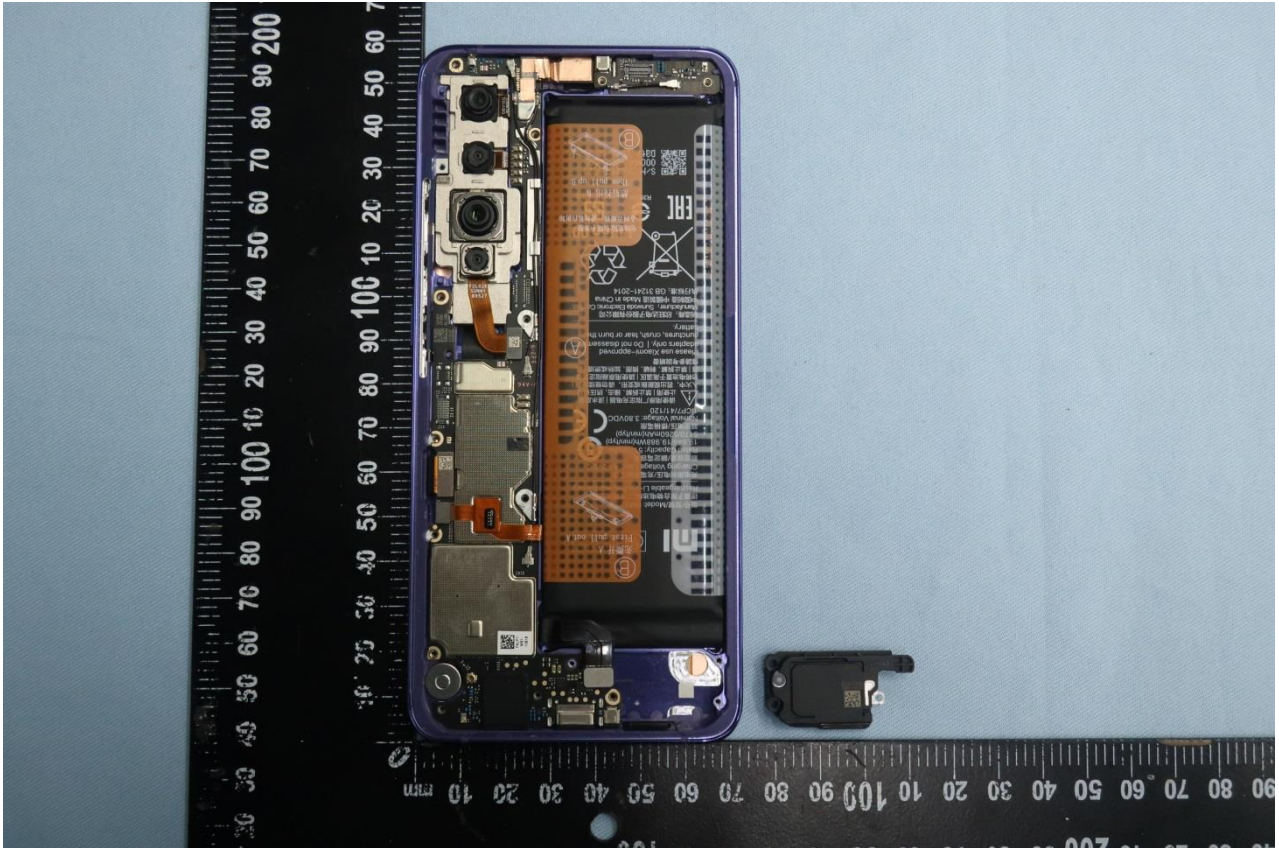

3. Internal Photograph of EUT

Brand Name: XIAOMI / Model Name: M2002F4LG

Brand Name: XIAOMI / Model Name: M2002F4LG

Brand Name: XIAOMI / Model Name: M2002F4LG

Brand Name: XIAOMI / Model Name: M2002F4LG

Brand Name: XIAOMI / Model Name: M2002F4LG

Brand Name: XIAOMI / Model Name: M2002F4LG

Brand Name: XIAOMI / Model Name: M2002F4LG

Brand Name: XIAOMI / Model Name: M2002F4LG

Brand Name: XIAOMI / Model Name: M2002F4LG

Brand Name: XIAOMI / Model Name: M2002F4LG