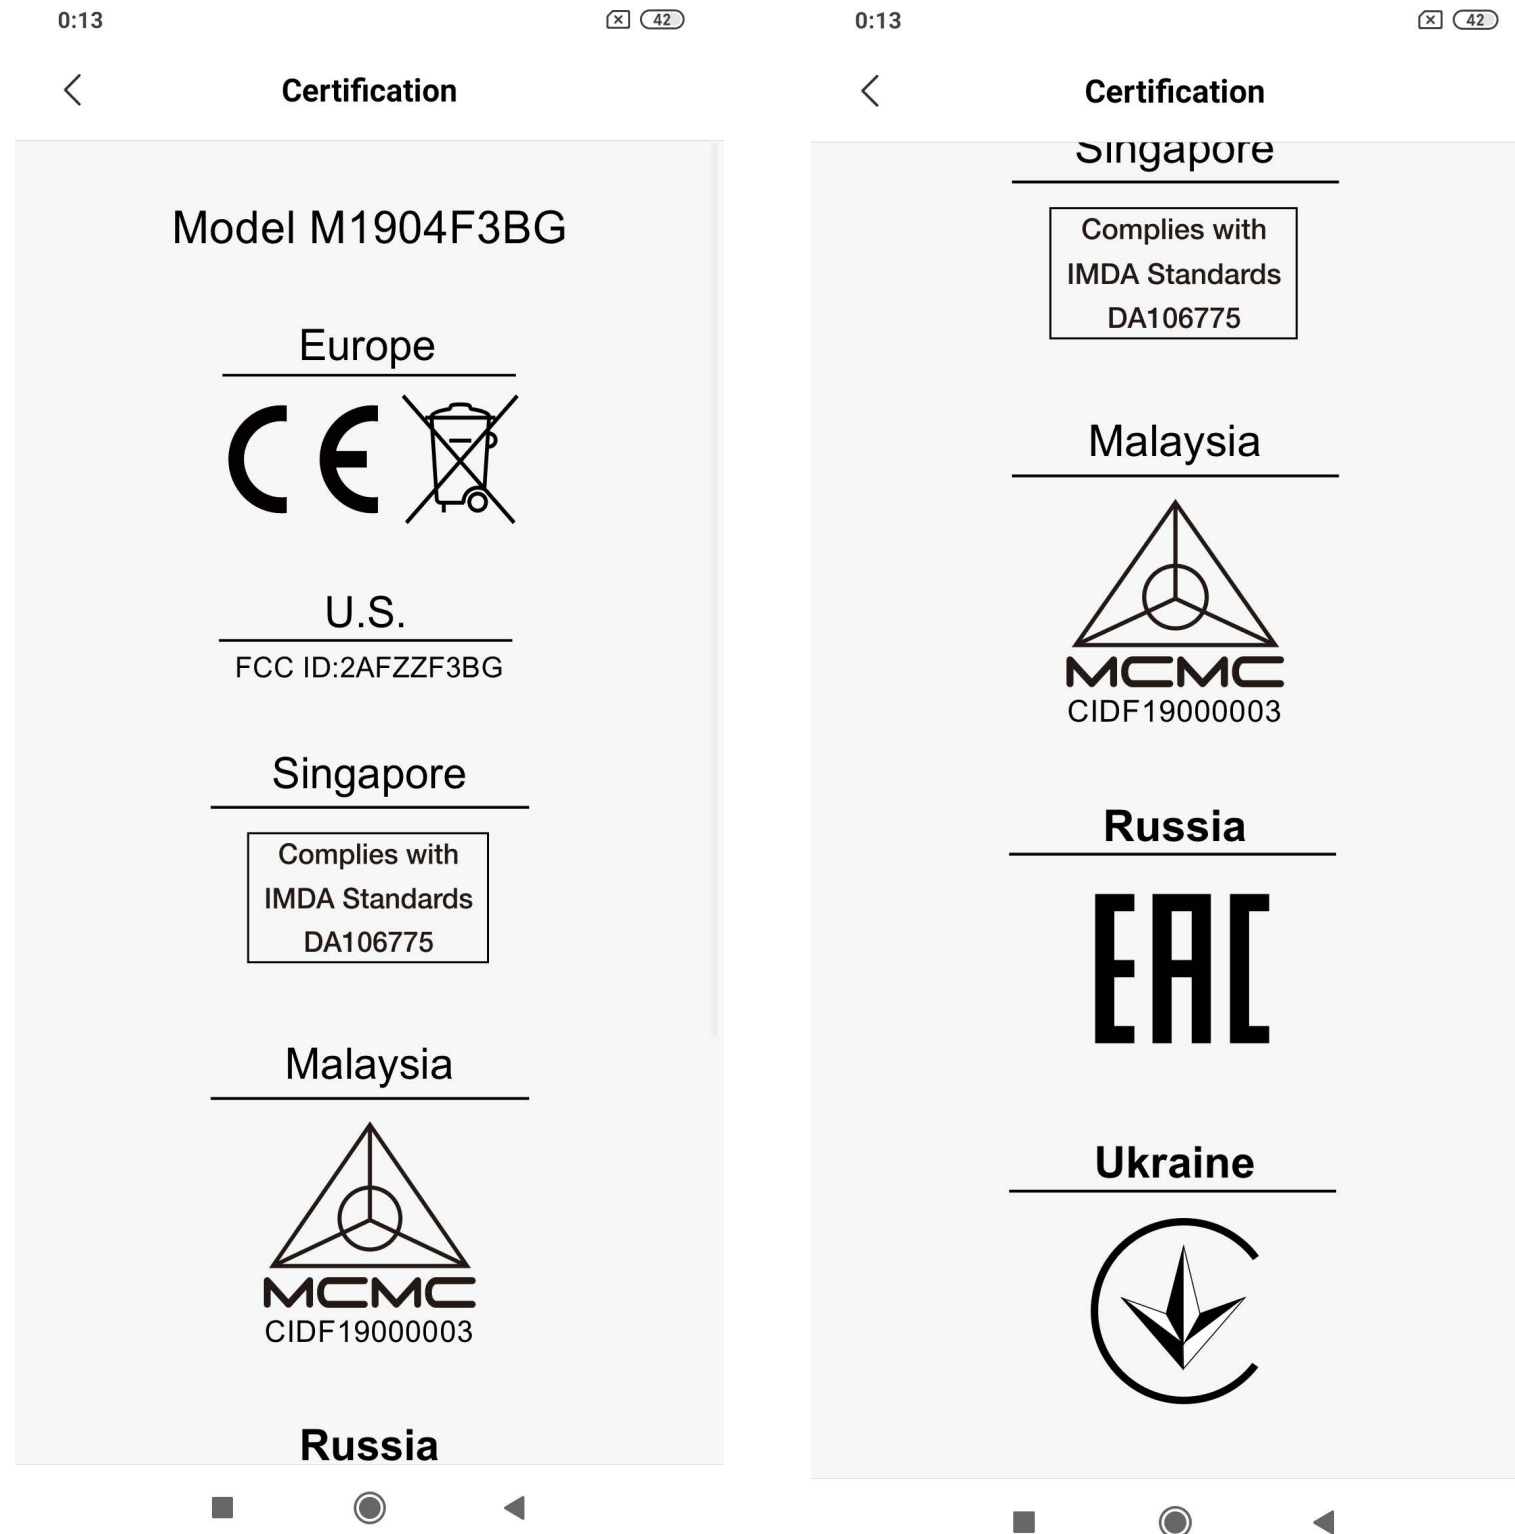

FCC E-Label Information

A. Images of the e-label screen are provided below:

B. Access to the required information on the e-label

Users are able to access the information in no more than three steps in a device's menu.

The actual steps are:

Settings> About Phone >Certification or

select Setting, then type "Certification" into the search bar.