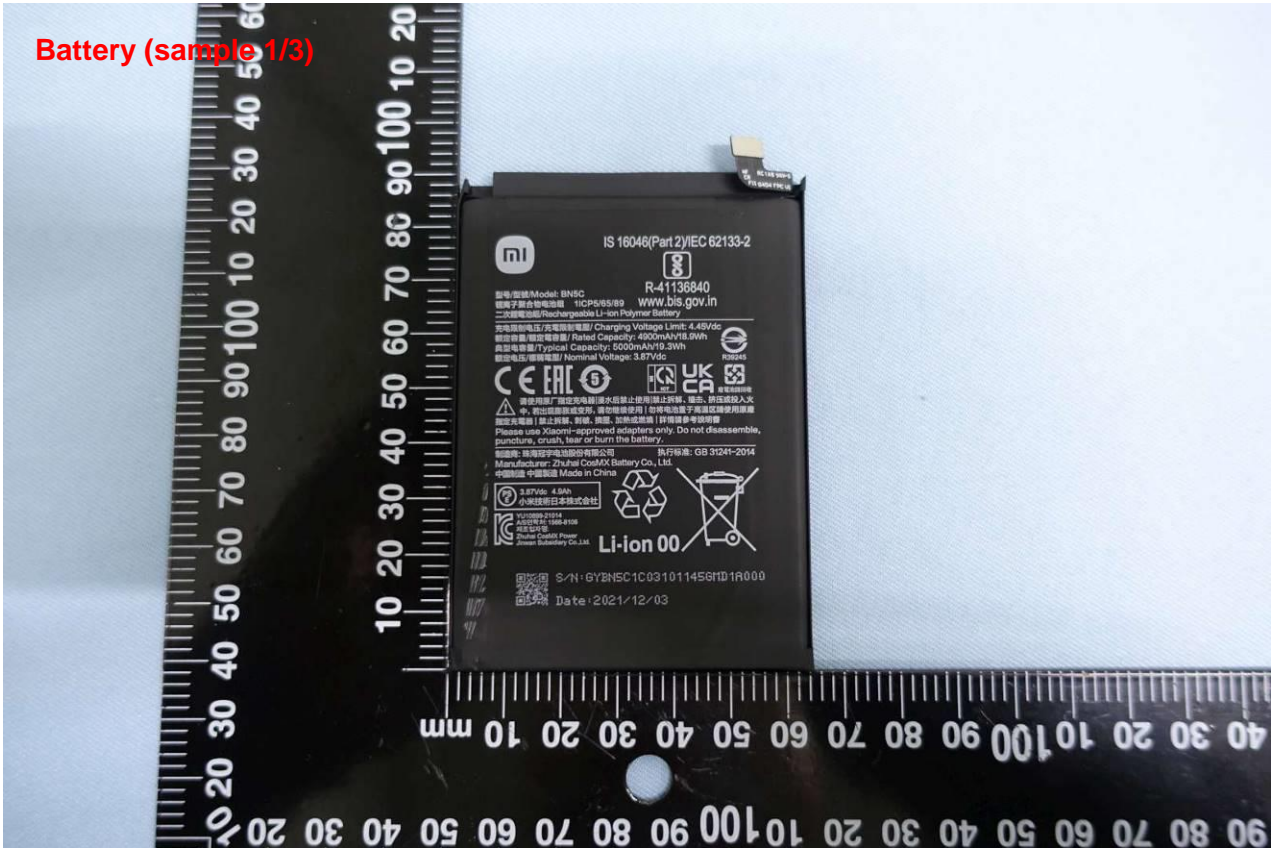

Brand Name: Redmi / Model Name: 22031116BG

Battery (sample 1/3)