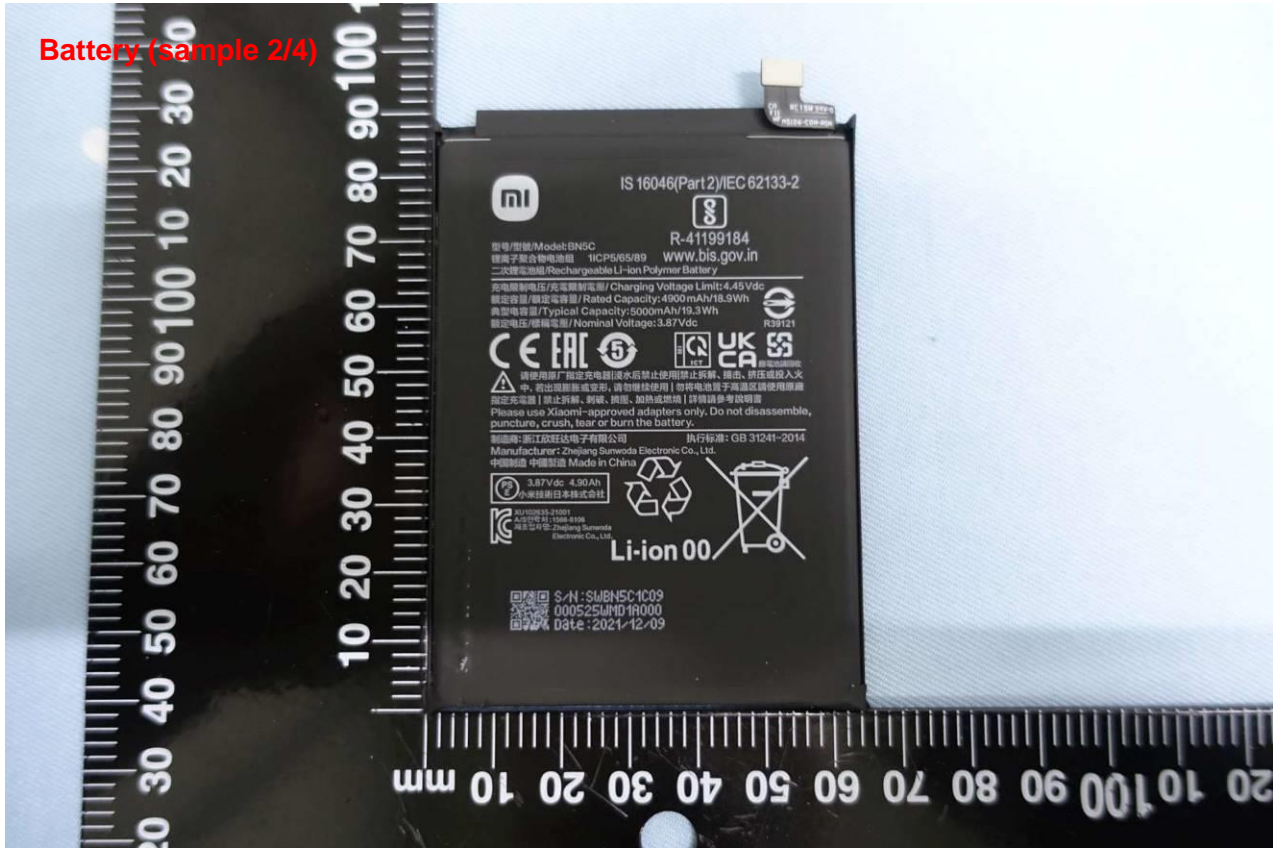

Brand Name: Redmi / Model Name: 22031116BG

Battery (sample 2/4)