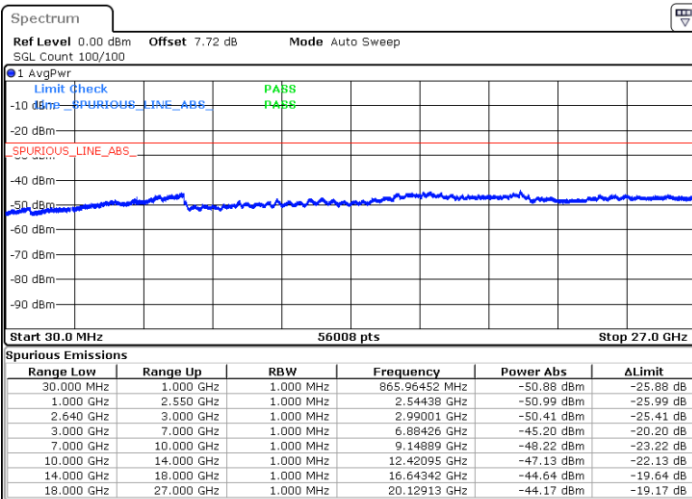

LTE Band 38 / 15MHz

Highest Channel / QPSK

Highest Channel / 16QAM

Date: 8 MAY 2018 20:23:39

Date: 8 MAY 2018 20:24:35

LTE Band 38 / 20MHz

Lowest Channel / QPSK

Lowest Channel / 16QAM

Date: 8 MAY 2018 20:25:30

Date: 8 MAY 2018 20:26:26

LTE Band 38 / 20MHz

Middle Channel / QPSK

Middle Channel / 16QAM

Date: 8 MAY 2018 20:27:22

Date: 8 MAY 2018 20:28:17

Highest Channel / QPSK

Highest Channel / 16QAM

Date: 8 MAY 2018 20:29:13

Date: 8 MAY 2018 20:30:08

LTE Band 38 / 5MHz

Lowest Channel / 64QAM

Middle Channel / 64QAM

Date: 8 MAY.2018 21:21:56

Date: 8 MAY.2018 21:22:49