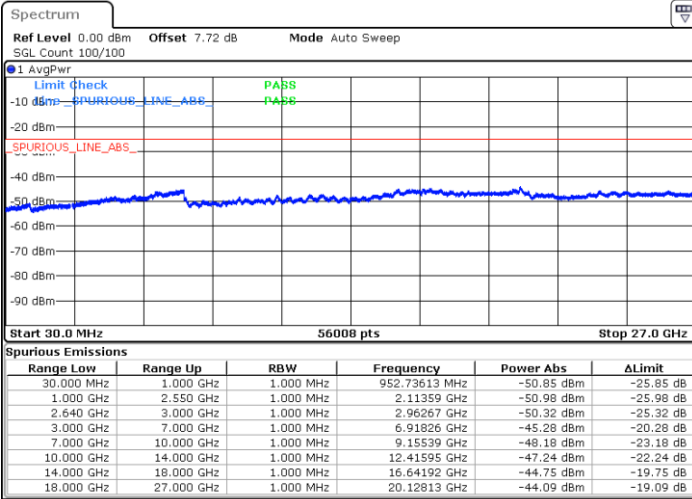

Highest Channel / 16QAM

Date: 8 MAY 2018 20:29:13

Date: 8 MAY 2018 20:30:08

LTE Band 38 / 5MHz

Lowest Channel / 64QAM

Middle Channel / 64QAM

Date: 8 MAY.2018 21:21:56

Date: 8 MAY.2018 21:22:49

Highest Channel / 64QAM

Date: 8 MAY.2018 21:23:42

LTE Band 38 / 10MHz

Lowest Channel / 64QAM

Middle Channel / 64QAM

Date: 8.MAY.2018 21:29:18

Date: 8.MAY.2018 21:30:31

Highest Channel / 64QAM