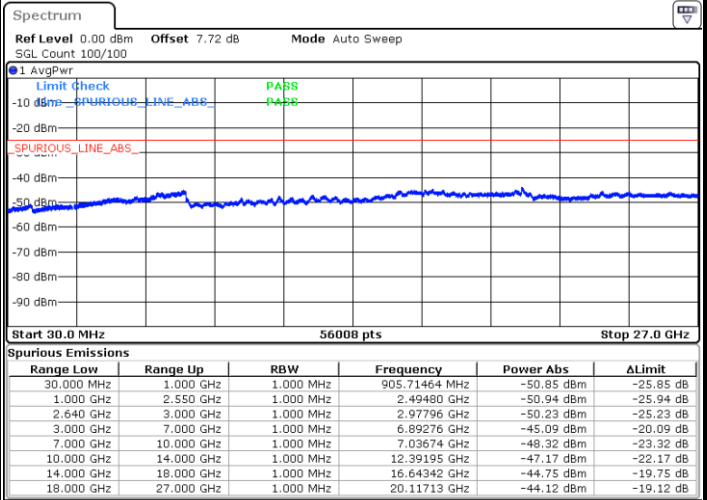

Highest Channel / 16QAM

Date: 8 MAY 2018 20:29:13

Date: 8 MAY 2018 20:30:08

LTE Band 38 / 5MHz

Lowest Channel / 64QAM

Middle Channel / 64QAM

Date: 8 MAY.2018 21:21:56

Date: 8 MAY.2018 21:22:49

Highest Channel / 64QAM

Date: 8 MAY.2018 21:23:42

LTE Band 38 / 10MHz

Lowest Channel / 64QAM

Middle Channel / 64QAM

Date: 8.MAY.2018 21:29:18

Date: 8.MAY.2018 21:30:31

Highest Channel / 64QAM

Date: 8.MAY.2018 21:31:23

LTE Band 38 / 15MHz

Lowest Channel / 64QAM

Middle Channel / 64QAM

Date: 8 MAY.2018 21:34:50

Date: 8 MAY.2018 21:36:04

Highest Channel / 64QAM

Date: 8 MAY.2018 21:38:01

LTE Band 38 / 20MHz

Lowest Channel / 64QAM

Middle Channel / 64QAM

Date: 8.MAY.2018 21:41:22

Date: 8.MAY.2018 21:42:28

Highest Channel / 64QAM

Date: 8.MAY.2018 21:43:23

LTE Band 7 / 10MHz+20MHz