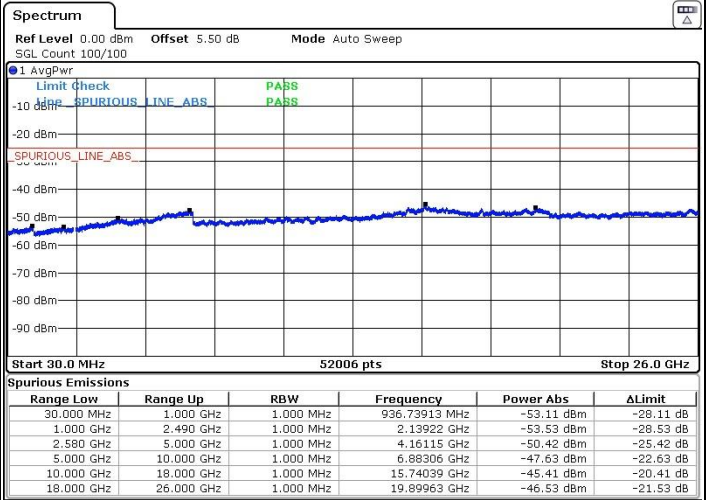

Middle Channel / 64QAM

Date: 9 MAY.2018 17:05:27

LTE Band 7 / 15MHz+10MHz

Highest Channel / QPSK

Highest Channel / 16QAM

Date: 9 MAY.2018 17:15:27

Date: 9 MAY.2018 17:14:22

Highest Channel / 64QAM

Date: 9 MAY.2018 17:09:06

LTE Band 7 / 15MHz+15MHz

Lowest Channel / QPSK

Lowest Channel / 16QAM

Date: 9 MAY.2018 17:19:20

Date: 9 MAY.2018 17:20:33

Lowest Channel / 64QAM

Date: 9 MAY.2018 17:21:41

LTE Band 7 / 15MHz+15MHz

Middle Channel / QPSK

Middle Channel / 16QAM

Date: 9 MAY.2018 17:30:51

Date: 9 MAY.2018 17:31:42

Middle Channel / 64QAM

Date: 9 MAY.2018 17:32:52

LTE Band 7 / 15MHz+15MHz

Highest Channel / QPSK

Highest Channel / 16QAM

Date: 9 MAY.2018 17:36:21

Date: 9 MAY.2018 17:35:19

Highest Channel / 64QAM

Date: 9 MAY.2018 17:34:22

LTE Band 7 / 15MHz+20MHz

Lowest Channel / QPSK