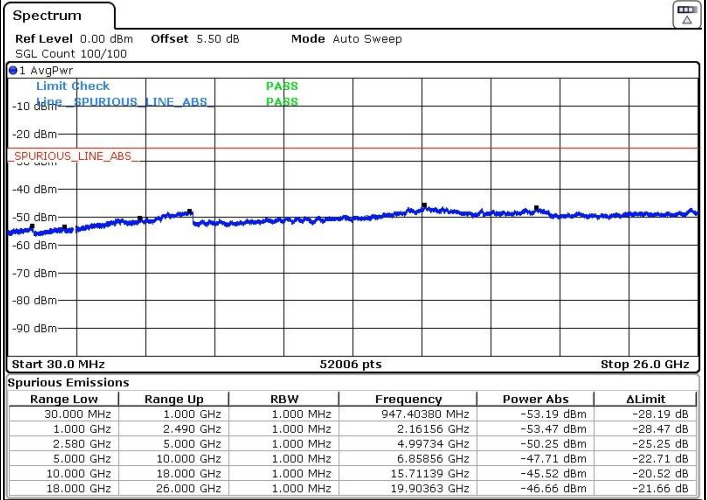

Lowest Channel / QPSK

Lowest Channel / 16QAM

Date: 9 MAY.2018 16:44:18

Date: 9 MAY.2018 16:46:21

Lowest Channel / 64QAM

Date: 9 MAY.2018 16:47:17

LTE Band 7 / 10MHz+20MHz

Middle Channel / QPSK

Middle Channel / 16QAM

Date: 9 MAY.2018 16:51:40

Date: 9 MAY.2018 16:50:05

Middle Channel / 64QAM

Date: 9 MAY.2018 16:48:58

LTE Band 7 / 10MHz+20MHz

Highest Channel / QPSK

Highest Channel / 16QAM

Date: 9 MAY.2018 16:53:51

Date: 9 MAY.2018 16:54:48

Highest Channel / 64QAM

Date: 9 MAY.2018 16:55:51

LTE Band 7 / 15MHz+10MHz

Lowest Channel / QPSK

Lowest Channel / 16QAM

Date: 9 MAY.2018 17:01:32