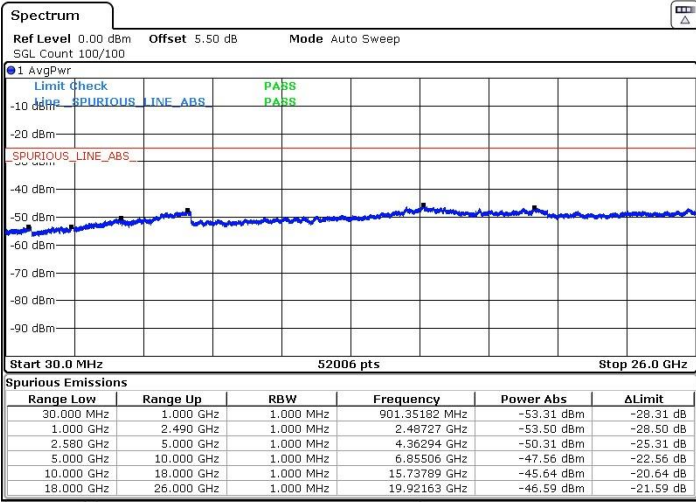

LTE Band 38 / 20MHz

Lowest Channel / 64QAM

Middle Channel / 64QAM

Date: 8.MAY.2018 21:41:22

Date: 8.MAY.2018 21:42:28

Highest Channel / 64QAM

Date: 8.MAY.2018 21:43:23

LTE Band 7 / 10MHz+20MHz

Lowest Channel / QPSK

Lowest Channel / 16QAM

Date: 9 MAY.2018 16:44:18

Date: 9 MAY.2018 16:46:21

Lowest Channel / 64QAM

Date: 9 MAY.2018 16:47:17

LTE Band 7 / 10MHz+20MHz

Middle Channel / QPSK

Middle Channel / 16QAM

Date: 9 MAY.2018 16:51:40

Date: 9 MAY.2018 16:50:05

Middle Channel / 64QAM

Date: 9 MAY.2018 16:48:58

LTE Band 7 / 10MHz+20MHz

Highest Channel / QPSK

Highest Channel / 16QAM

Date: 9 MAY.2018 16:53:51

Date: 9 MAY.2018 16:54:48

Highest Channel / 64QAM

Date: 9 MAY.2018 16:55:51

LTE Band 7 / 15MHz+10MHz

Lowest Channel / QPSK

Lowest Channel / 16QAM

Date: 9 MAY.2018 17:01:32