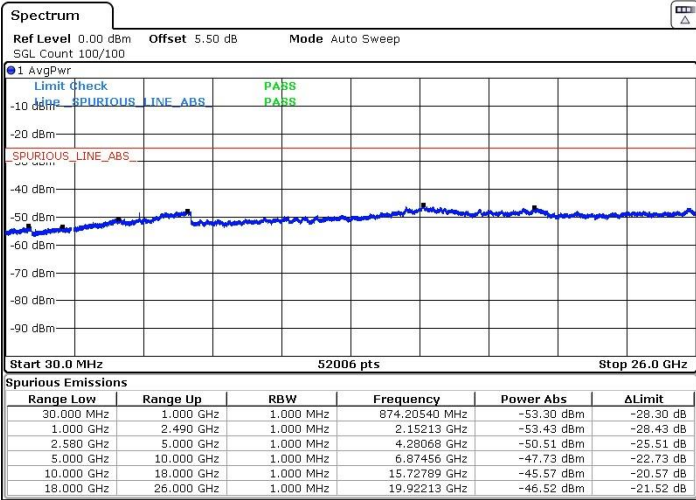

LTE Band 38 / 20MHz

Lowest Channel / 64QAM

Middle Channel / 64QAM

Date: 8.MAY.2018 21:41:22

Date: 8.MAY.2018 21:42:28

Highest Channel / 64QAM

Date: 8.MAY.2018 21:43:23

LTE Band 7 / 10MHz+20MHz

Lowest Channel / QPSK

Lowest Channel / 16QAM

Date: 9 MAY.2018 16:44:18

Date: 9 MAY.2018 16:46:21

Lowest Channel / 64QAM

Date: 9 MAY.2018 16:47:17

LTE Band 7 / 10MHz+20MHz

Middle Channel / QPSK

Middle Channel / 16QAM

Date: 9 MAY.2018 16:51:40

Date: 9 MAY.2018 16:50:05

Middle Channel / 64QAM

Date: 9 MAY.2018 16:48:58

LTE Band 7 / 10MHz+20MHz

Highest Channel / QPSK

Highest Channel / 16QAM

Date: 9 MAY.2018 16:53:51

Date: 9 MAY.2018 16:54:48

Highest Channel / 64QAM

Date: 9 MAY.2018 16:55:51

LTE Band 7 / 15MHz+10MHz

Lowest Channel / QPSK

Lowest Channel / 16QAM

Date: 9 MAY.2018 17:01:32