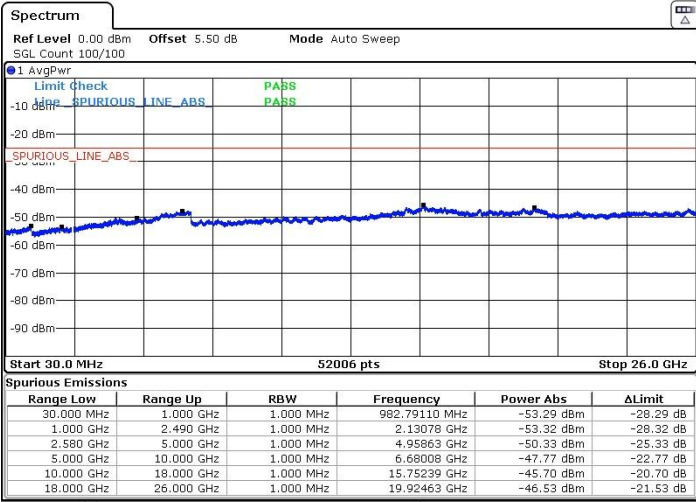

Ready

Date: 9 MAY.2018 18:34:14

Middle Channel / 64QAM

Start 30.0 MHz 52006 pts Stop 26.0 GHz

Range Low	Range Up	RBW	Frequency	Power Abs	ΔLimit
30.000 MHz	1.000 GHz	1.000 MHz	944.98001 MHz	-53.26 dBm	-28.26 dB
1.000 GHz	2.490 GHz	1.000 MHz	2.14518 GHz	-53.46 dBm	-28.46 dB
2.580 GHz	5.000 GHz	1.000 MHz	4.29423 GHz	-50.37 dBm	-25.37 dB
5.000 GHz	10.000 GHz	1.000 MHz	6.88456 GHz	-47.63 dBm	-22.63 dB
10.000 GHz	18.000 GHz	1.000 MHz	15.74239 GHz	-45.63 dBm	-20.63 dB
18.000 GHz	26.000 GHz	1.000 MHz	19.93163 GHz	-46.61 dBm	-21.61 dB

Ready

Date: 9 MAY.2018 18:31:01

LTE Band 7 / 15MHz+20MHz

Highest Channel / QPSK

Highest Channel / 16QAM

Date: 9 MAY.2018 18:38:12

Date: 9 MAY.2018 18:39:18

Highest Channel / 64QAM

Date: 9 MAY.2018 18:40:28

LTE Band 7 / 20MHz+10MHz

Lowest Channel / QPSK

Lowest Channel / 16QAM

Date: 9 MAY.2018 19:01:33

Date: 9 MAY.2018 18:55:24

Lowest Channel / 64QAM

Date: 9 MAY.2018 18:53:15