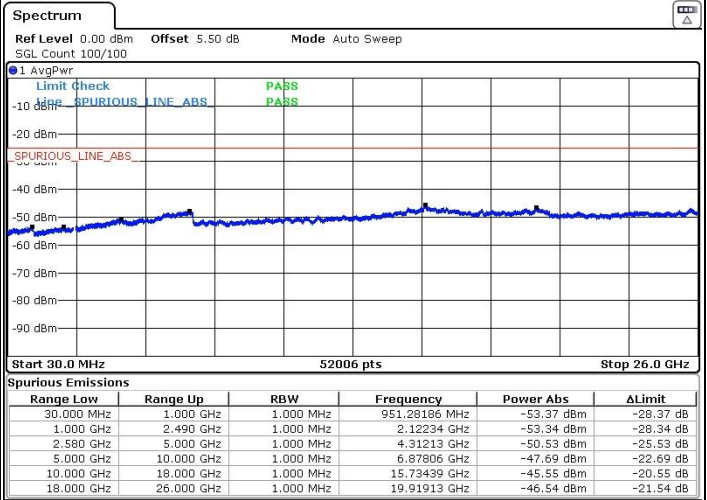

Date: 9 MAY.2018 17:09:06

LTE Band 7 / 15MHz+15MHz

Lowest Channel / QPSK

Lowest Channel / 16QAM

Date: 9 MAY.2018 17:19:20

Date: 9 MAY.2018 17:20:33

Lowest Channel / 64QAM

Date: 9 MAY.2018 17:21:41

LTE Band 7 / 15MHz+15MHz

Middle Channel / QPSK

Middle Channel / 16QAM

Date: 9 MAY.2018 17:30:51

Date: 9 MAY.2018 17:31:42

Middle Channel / 64QAM

Date: 9 MAY.2018 17:32:52

LTE Band 7 / 15MHz+15MHz

Highest Channel / QPSK

Highest Channel / 16QAM

Date: 9 MAY.2018 17:36:21

Date: 9 MAY.2018 17:35:19

Highest Channel / 64QAM

Date: 9 MAY.2018 17:34:22

LTE Band 7 / 15MHz+20MHz

Lowest Channel / QPSK