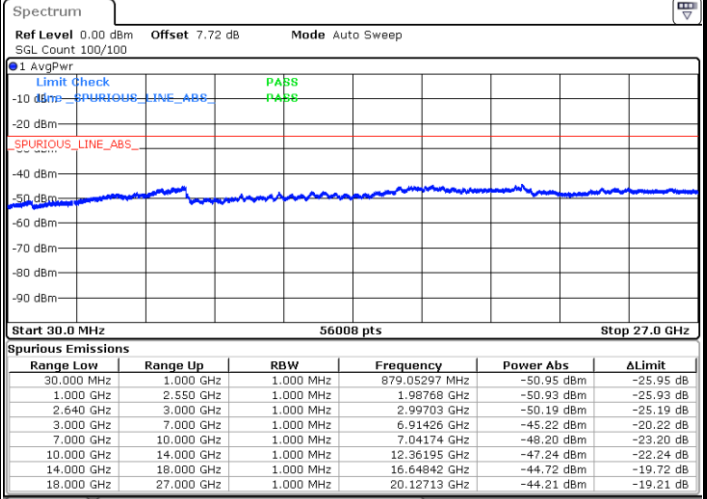

Highest Channel / 16QAM

Date: 8 MAY 2018 20:29:13

Date: 8 MAY 2018 20:30:08

LTE Band 38 / 5MHz

Lowest Channel / 64QAM

Middle Channel / 64QAM

Date: 8 MAY.2018 21:21:56

Date: 8 MAY.2018 21:22:49

Highest Channel / 64QAM

Date: 8 MAY.2018 21:23:42

LTE Band 38 / 10MHz

Lowest Channel / 64QAM

Middle Channel / 64QAM

Date: 8.MAY.2018 21:29:18

Date: 8.MAY.2018 21:30:31

Highest Channel / 64QAM