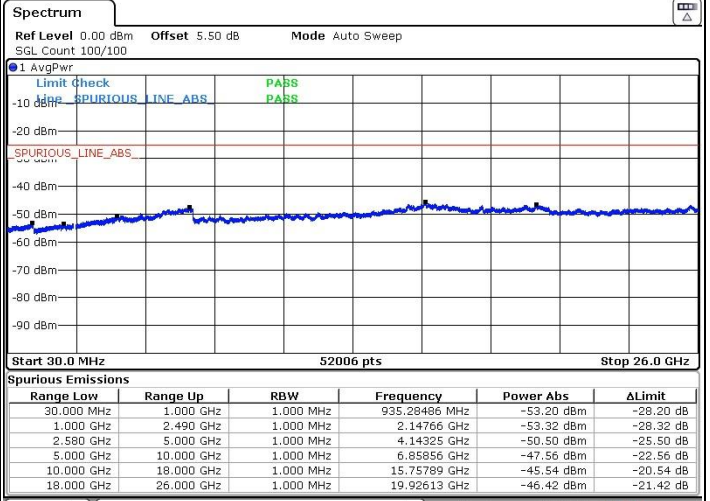

LTE Band 7 / 15MHz+15MHz

Middle Channel / QPSK

Middle Channel / 16QAM

Date: 9 MAY.2018 17:30:51

Date: 9 MAY.2018 17:31:42

Middle Channel / 64QAM

Date: 9 MAY.2018 17:32:52

LTE Band 7 / 15MHz+15MHz

Highest Channel / QPSK

Highest Channel / 16QAM

Date: 9 MAY.2018 17:36:21

Date: 9 MAY.2018 17:35:19

Highest Channel / 64QAM

Date: 9 MAY.2018 17:34:22

LTE Band 7 / 15MHz+20MHz

Lowest Channel / QPSK

Lowest Channel / 16QAM

Date: 9 MAY.2018 18:26:12

Date: 9 MAY.2018 18:27:33

Lowest Channel / 64QAM

Date: 9 MAY.2018 18:28:40

LTE Band 7 / 15MHz+20MHz

Middle Channel / QPSK

Middle Channel / 16QAM

Start 30.0 MHz 52006 pts Stop 26.0 GHz

Range Low	Range Up	RBW	Frequency	Power Abs	ΔLimit
30.000 MHz	1.000 GHz	1.000 MHz	915.89455 MHz	-53.16 dBm	-28.16 dB
1.000 GHz	2.490 GHz	1.000 MHz	2.13823 GHz	-53.32 dBm	-28.32 dB
2.580 GHz	5.000 GHz	1.000 MHz	4.19116 GHz	-50.33 dBm	-25.33 dB
5.000 GHz	10.000 GHz	1.000 MHz	6.84457 GHz	-47.40 dBm	-22.40 dB
10.000 GHz	18.000 GHz	1.000 MHz	15.73889 GHz	-45.54 dBm	-20.54 dB
18.000 GHz	26.000 GHz	1.000 MHz	19.93163 GHz	-46.60 dBm	-21.60 dB