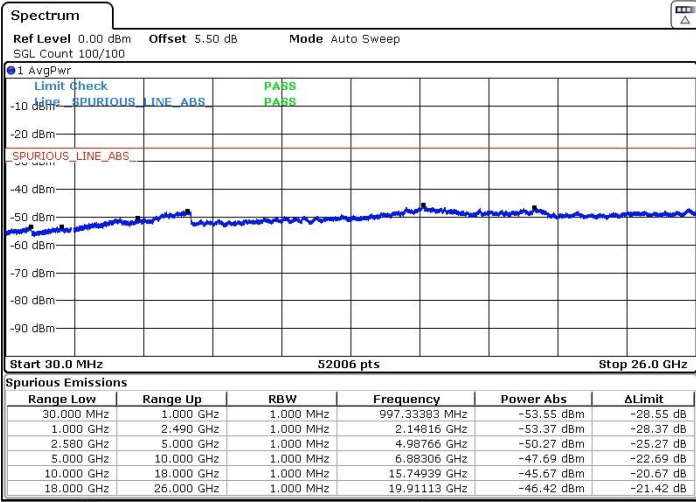

Date: 9 MAY.2018 17:00:19

Lowest Channel / 64QAM

Date: 9 MAY.2018 16:58:45

LTE Band 7 / 15MHz+10MHz

Middle Channel / QPSK

Middle Channel / 16QAM

Date: 9 MAY.2018 17:03:01

Date: 9 MAY.2018 17:04:29

Middle Channel / 64QAM

Date: 9 MAY.2018 17:05:27

LTE Band 7 / 15MHz+10MHz

Highest Channel / QPSK

Highest Channel / 16QAM

Date: 9 MAY.2018 17:15:27

Date: 9 MAY.2018 17:14:22

Highest Channel / 64QAM

Date: 9 MAY.2018 17:09:06

LTE Band 7 / 15MHz+15MHz

Lowest Channel / QPSK

Lowest Channel / 16QAM

Date: 9 MAY.2018 17:19:20

Date: 9 MAY.2018 17:20:33

Lowest Channel / 64QAM

Date: 9 MAY.2018 17:21:41