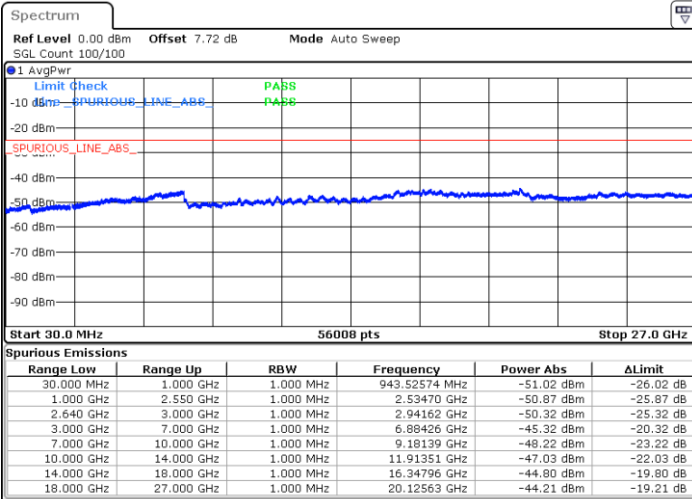

Highest Channel / 16QAM

Date: 8 MAY 2018 20:29:13

Date: 8 MAY 2018 20:30:08

LTE Band 38 / 5MHz

Lowest Channel / 64QAM

Middle Channel / 64QAM

Date: 8 MAY.2018 21:21:56

Date: 8 MAY.2018 21:22:49

Highest Channel / 64QAM

Date: 8 MAY.2018 21:23:42

LTE Band 38 / 10MHz

Lowest Channel / 64QAM

Middle Channel / 64QAM

Date: 8.MAY.2018 21:29:18

Date: 8.MAY.2018 21:30:31

Highest Channel / 64QAM

Date: 8.MAY.2018 21:31:23

LTE Band 38 / 15MHz

Lowest Channel / 64QAM

Middle Channel / 64QAM

Date: 8 MAY.2018 21:34:50

Date: 8 MAY.2018 21:36:04

Highest Channel / 64QAM

Date: 8 MAY.2018 21:38:01

LTE Band 38 / 20MHz

Lowest Channel / 64QAM

Middle Channel / 64QAM

Date: 8.MAY.2018 21:41:22

Date: 8.MAY.2018 21:42:28

Highest Channel / 64QAM

Date: 8.MAY.2018 21:43:23

LTE Band 7 / 10MHz+20MHz