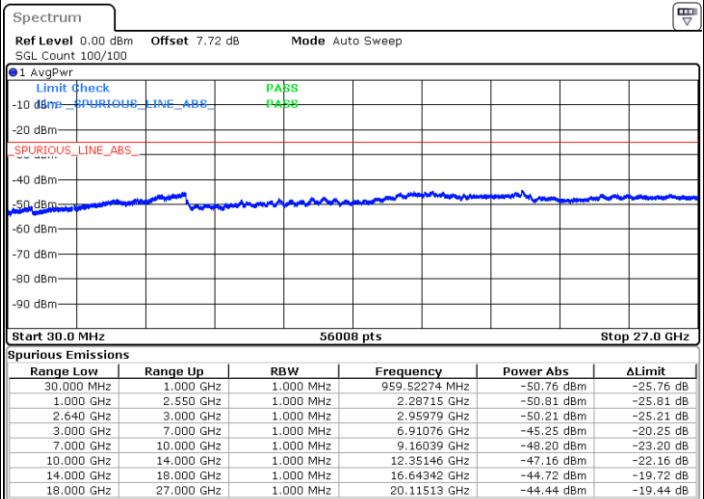

LTE Band 38 / 15MHz

Highest Channel / QPSK

Highest Channel / 16QAM

Date: 8 MAY 2018 20:23:39

Date: 8 MAY 2018 20:24:35

LTE Band 38 / 20MHz

Lowest Channel / QPSK

Lowest Channel / 16QAM

Date: 8 MAY 2018 20:25:30

Date: 8 MAY 2018 20:26:26

LTE Band 38 / 20MHz

Middle Channel / QPSK

Middle Channel / 16QAM

Date: 8 MAY 2018 20:27:22

Date: 8 MAY 2018 20:28:17

Highest Channel / QPSK

Highest Channel / 16QAM

Date: 8 MAY 2018 20:29:13

Date: 8 MAY 2018 20:30:08

LTE Band 38 / 5MHz

Lowest Channel / 64QAM

Middle Channel / 64QAM

Date: 8 MAY.2018 21:21:56

Date: 8 MAY.2018 21:22:49

Highest Channel / 64QAM

Date: 8 MAY.2018 21:23:42

LTE Band 38 / 10MHz

Lowest Channel / 64QAM

Middle Channel / 64QAM

Date: 8.MAY.2018 21:29:18

Date: 8.MAY.2018 21:30:31

Highest Channel / 64QAM