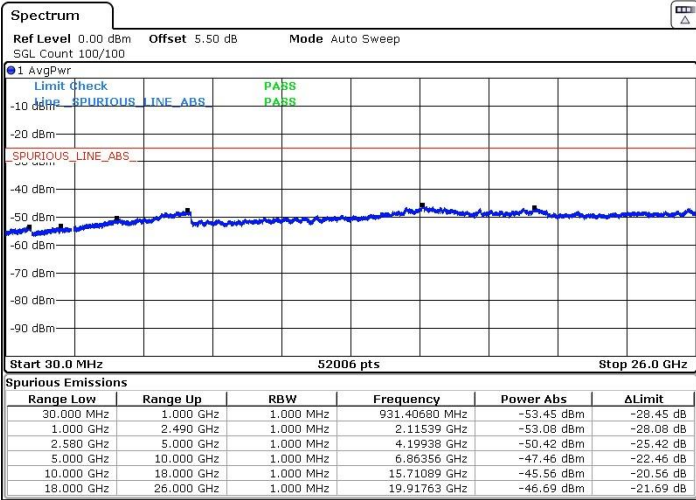

Date: 9 MAY.2018 17:00:19

Lowest Channel / 64QAM

Date: 9 MAY.2018 16:58:45

LTE Band 7 / 15MHz+10MHz

Middle Channel / QPSK

Middle Channel / 16QAM

Date: 9 MAY.2018 17:03:01

Date: 9 MAY.2018 17:04:29

Middle Channel / 64QAM

Date: 9 MAY.2018 17:05:27

LTE Band 7 / 15MHz+10MHz

Highest Channel / QPSK

Highest Channel / 16QAM

Date: 9 MAY.2018 17:15:27

Date: 9 MAY.2018 17:14:22

Highest Channel / 64QAM

Date: 9 MAY.2018 17:09:06

LTE Band 7 / 15MHz+15MHz

Lowest Channel / QPSK

Lowest Channel / 16QAM

Date: 9 MAY.2018 17:19:20

Date: 9 MAY.2018 17:20:33

Lowest Channel / 64QAM

Date: 9 MAY.2018 17:21:41