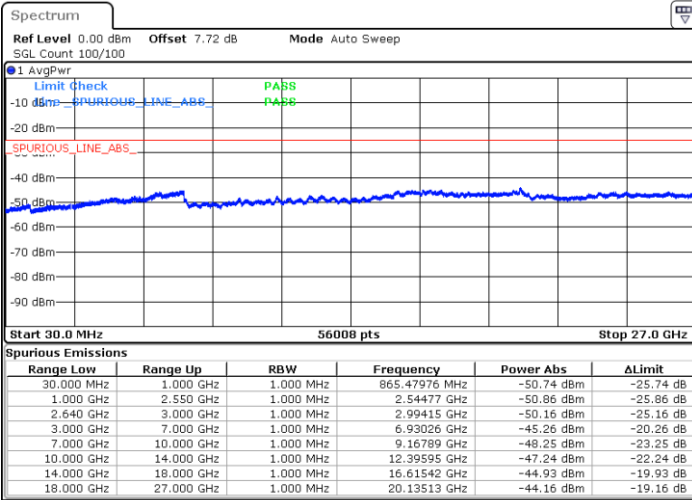

Highest Channel / 64QAM

Date: 8 MAY.2018 21:23:42

LTE Band 38 / 10MHz

Lowest Channel / 64QAM

Middle Channel / 64QAM

Date: 8.MAY.2018 21:29:18

Date: 8.MAY.2018 21:30:31

Highest Channel / 64QAM

Date: 8.MAY.2018 21:31:23

LTE Band 38 / 15MHz

Lowest Channel / 64QAM

Middle Channel / 64QAM

Date: 8 MAY.2018 21:34:50

Date: 8 MAY.2018 21:36:04

Highest Channel / 64QAM

Date: 8 MAY.2018 21:38:01

LTE Band 38 / 20MHz

Lowest Channel / 64QAM

Middle Channel / 64QAM

Date: 8.MAY.2018 21:41:22

Date: 8.MAY.2018 21:42:28

Highest Channel / 64QAM

Date: 8.MAY.2018 21:43:23

LTE Band 7 / 10MHz+20MHz