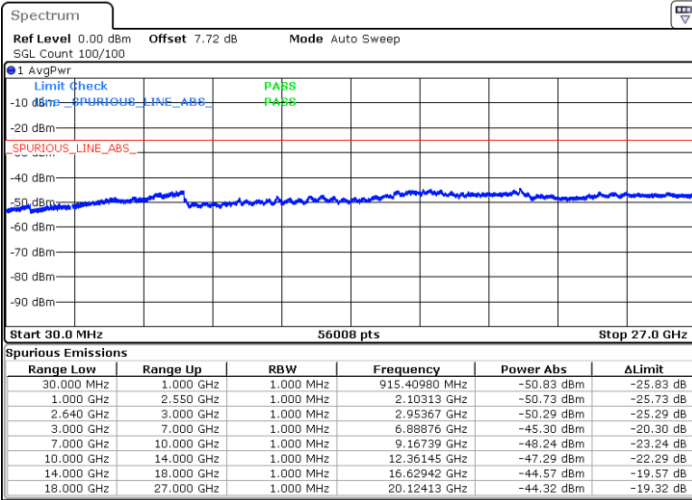

LTE Band 38 / 15MHz

Highest Channel / QPSK

Highest Channel / 16QAM

Date: 8 MAY 2018 20:23:39

Date: 8 MAY 2018 20:24:35

LTE Band 38 / 20MHz

Lowest Channel / QPSK

Lowest Channel / 16QAM

Date: 8 MAY 2018 20:25:30

Date: 8 MAY 2018 20:26:26

LTE Band 38 / 20MHz

Middle Channel / QPSK

Middle Channel / 16QAM

Date: 8 MAY 2018 20:27:22

Date: 8 MAY 2018 20:28:17

Highest Channel / QPSK

Highest Channel / 16QAM

Date: 8 MAY 2018 20:29:13

Date: 8 MAY 2018 20:30:08

LTE Band 38 / 5MHz

Lowest Channel / 64QAM

Middle Channel / 64QAM

Date: 8 MAY.2018 21:21:56

Date: 8 MAY.2018 21:22:49