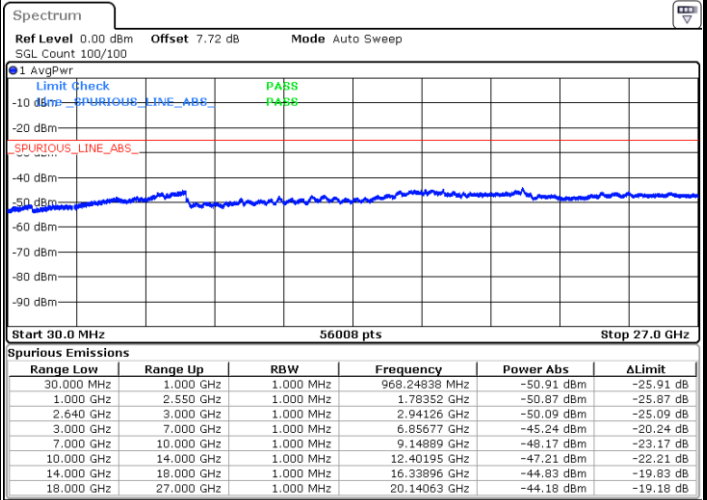

Highest Channel / 64QAM

Date: 8 MAY.2018 21:23:42

LTE Band 38 / 10MHz

Lowest Channel / 64QAM

Middle Channel / 64QAM

Date: 8.MAY.2018 21:29:18

Date: 8.MAY.2018 21:30:31

Highest Channel / 64QAM

Date: 8.MAY.2018 21:31:23

LTE Band 38 / 15MHz

Lowest Channel / 64QAM

Middle Channel / 64QAM

Date: 8 MAY.2018 21:34:50

Date: 8 MAY.2018 21:36:04

Highest Channel / 64QAM

Date: 8 MAY.2018 21:38:01

LTE Band 38 / 20MHz

Lowest Channel / 64QAM

Middle Channel / 64QAM

Date: 8.MAY.2018 21:41:22

Date: 8.MAY.2018 21:42:28

Highest Channel / 64QAM

Date: 8.MAY.2018 21:43:23

LTE Band 7 / 10MHz+20MHz

Lowest Channel / QPSK

Lowest Channel / 16QAM

Date: 9 MAY.2018 16:44:18

Date: 9 MAY.2018 16:46:21

Lowest Channel / 64QAM

Date: 9 MAY.2018 16:47:17

LTE Band 7 / 10MHz+20MHz

Middle Channel / QPSK