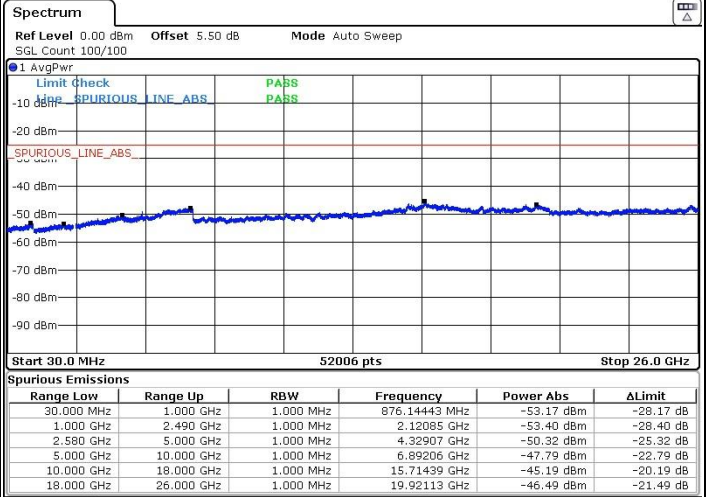

Ready

Date: 9 MAY.2018 18:31:01

LTE Band 7 / 15MHz+20MHz

Highest Channel / QPSK

Highest Channel / 16QAM

Date: 9 MAY.2018 18:38:12

Date: 9 MAY.2018 18:39:18

Highest Channel / 64QAM

Date: 9 MAY.2018 18:40:28

LTE Band 7 / 20MHz+10MHz

Lowest Channel / QPSK

Lowest Channel / 16QAM

Date: 9 MAY.2018 19:01:33

Date: 9 MAY.2018 18:55:24

Lowest Channel / 64QAM

Date: 9 MAY.2018 18:53:15

LTE Band 7 / 20MHz+10MHz

Middle Channel / QPSK

Middle Channel / 16QAM

Date: 9 MAY.2018 19:09:46

Date: 9 MAY.2018 19:08:48

Middle Channel / 64QAM

Date: 9 MAY.2018 19:07:47