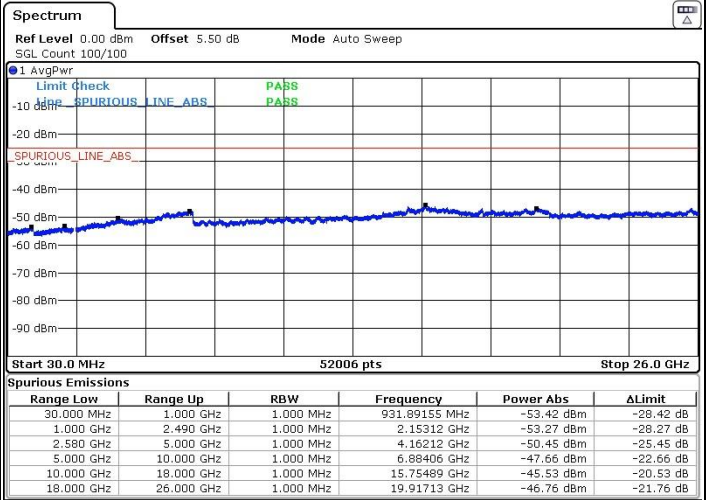

Date: 9 MAY.2018 16:53:51

Date: 9 MAY.2018 16:54:48

Highest Channel / 64QAM

Date: 9 MAY.2018 16:55:51

LTE Band 7 / 15MHz+10MHz

Lowest Channel / QPSK

Lowest Channel / 16QAM

Date: 9 MAY.2018 17:01:32

Date: 9 MAY.2018 17:00:19

Lowest Channel / 64QAM

Date: 9 MAY.2018 16:58:45

LTE Band 7 / 15MHz+10MHz

Middle Channel / QPSK

Middle Channel / 16QAM

Date: 9 MAY.2018 17:03:01

Date: 9 MAY.2018 17:04:29

Middle Channel / 64QAM

Date: 9 MAY.2018 17:05:27

LTE Band 7 / 15MHz+10MHz

Highest Channel / QPSK

Highest Channel / 16QAM

Date: 9 MAY.2018 17:15:27

Date: 9 MAY.2018 17:14:22

Highest Channel / 64QAM