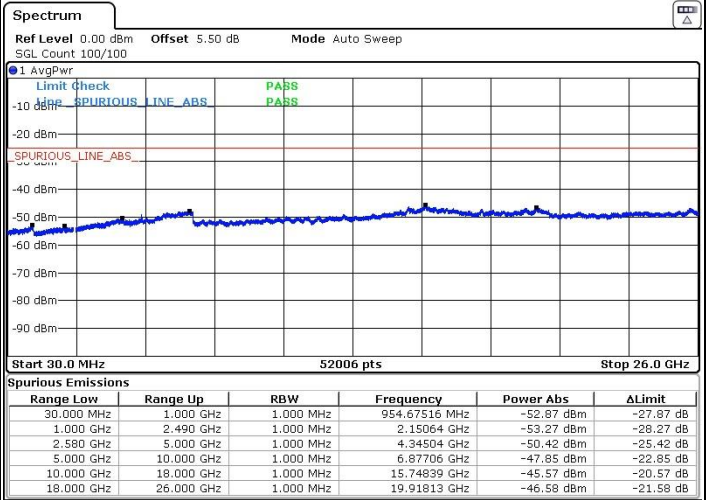

LTE Band 38 / 20MHz

Lowest Channel / 64QAM

Middle Channel / 64QAM

Date: 8.MAY.2018 21:41:22

Date: 8.MAY.2018 21:42:28

Highest Channel / 64QAM

Date: 8.MAY.2018 21:43:23

LTE Band 7 / 10MHz+20MHz

Lowest Channel / QPSK

Lowest Channel / 16QAM

Date: 9 MAY.2018 16:44:18

Date: 9 MAY.2018 16:46:21

Lowest Channel / 64QAM

Date: 9 MAY.2018 16:47:17

LTE Band 7 / 10MHz+20MHz

Middle Channel / QPSK

Middle Channel / 16QAM

Date: 9 MAY.2018 16:51:40

Date: 9 MAY.2018 16:50:05

Middle Channel / 64QAM

Date: 9 MAY.2018 16:48:58

LTE Band 7 / 10MHz+20MHz

Highest Channel / QPSK

Highest Channel / 16QAM

Date: 9 MAY.2018 16:53:51

Date: 9 MAY.2018 16:54:48

Highest Channel / 64QAM

Date: 9 MAY.2018 16:55:51

LTE Band 7 / 15MHz+10MHz

Lowest Channel / QPSK

Lowest Channel / 16QAM

Date: 9 MAY.2018 17:01:32