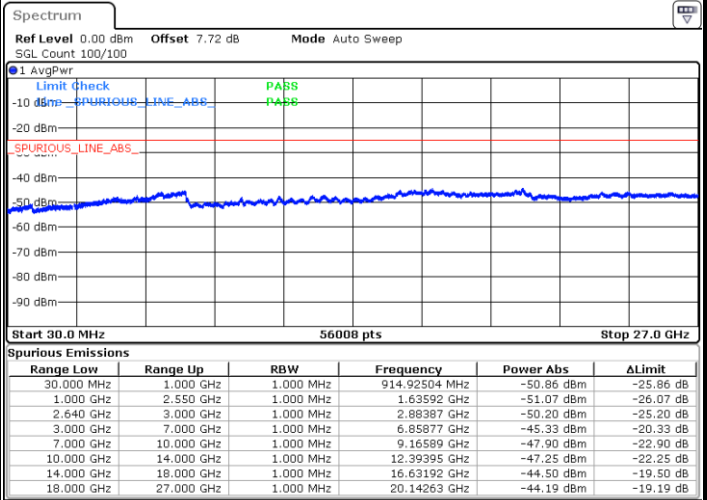

LTE Band 38 / 15MHz

Highest Channel / QPSK

Highest Channel / 16QAM

Date: 8 MAY 2018 20:23:39

Date: 8 MAY 2018 20:24:35

LTE Band 38 / 20MHz

Lowest Channel / QPSK

Lowest Channel / 16QAM

Date: 8 MAY 2018 20:25:30

Date: 8 MAY 2018 20:26:26

LTE Band 38 / 20MHz

Middle Channel / QPSK

Middle Channel / 16QAM

Date: 8 MAY 2018 20:27:22

Date: 8 MAY 2018 20:28:17

Highest Channel / QPSK

Highest Channel / 16QAM

Date: 8 MAY 2018 20:29:13

Date: 8 MAY 2018 20:30:08

LTE Band 38 / 5MHz

Lowest Channel / 64QAM

Middle Channel / 64QAM

Date: 8 MAY.2018 21:21:56

Date: 8 MAY.2018 21:22:49