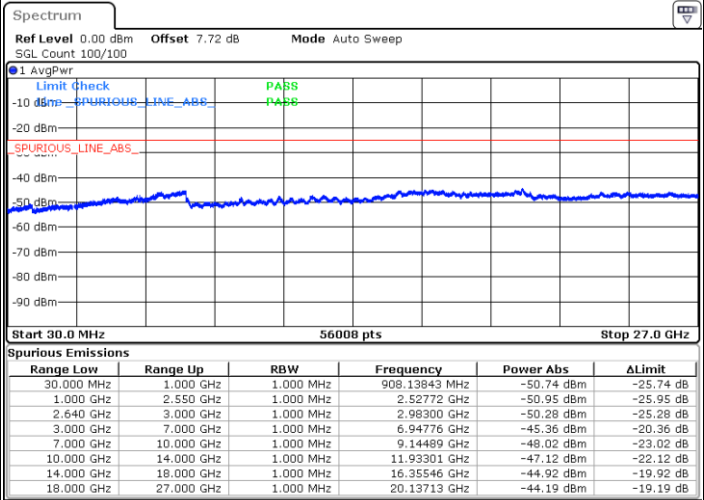

LTE Band 38 / 15MHz

Highest Channel / QPSK

Highest Channel / 16QAM

Date: 8 MAY 2018 20:23:39

Date: 8 MAY 2018 20:24:35

LTE Band 38 / 20MHz

Lowest Channel / QPSK

Lowest Channel / 16QAM

Date: 8 MAY 2018 20:25:30

Date: 8 MAY 2018 20:26:26

LTE Band 38 / 20MHz

Middle Channel / QPSK

Middle Channel / 16QAM

Date: 8 MAY 2018 20:27:22

Date: 8 MAY 2018 20:28:17

Highest Channel / QPSK

Highest Channel / 16QAM

Date: 8 MAY 2018 20:29:13

Date: 8 MAY 2018 20:30:08

LTE Band 38 / 5MHz

Lowest Channel / 64QAM

Middle Channel / 64QAM

Date: 8 MAY.2018 21:21:56

Date: 8 MAY.2018 21:22:49