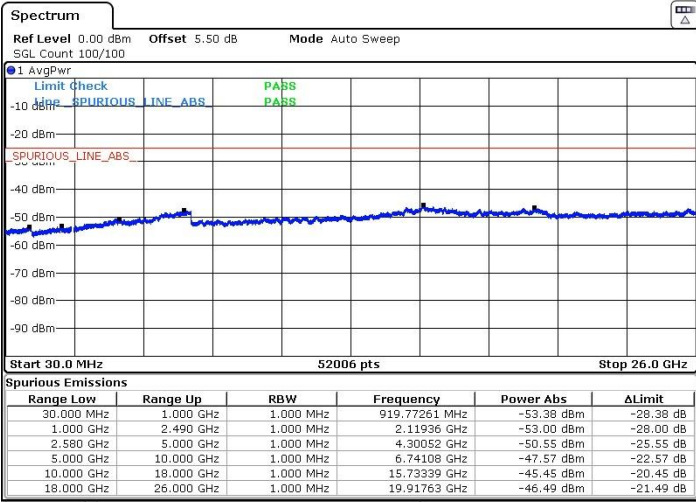

Middle Channel / 64QAM

Date: 9 MAY.2018 17:05:27

LTE Band 7 / 15MHz+10MHz

Highest Channel / QPSK

Highest Channel / 16QAM

Date: 9 MAY.2018 17:15:27

Date: 9 MAY.2018 17:14:22

Highest Channel / 64QAM

Date: 9 MAY.2018 17:09:06

LTE Band 7 / 15MHz+15MHz

Lowest Channel / QPSK

Lowest Channel / 16QAM

Date: 9 MAY.2018 17:19:20

Date: 9 MAY.2018 17:20:33

Lowest Channel / 64QAM

Date: 9 MAY.2018 17:21:41

LTE Band 7 / 15MHz+15MHz

Middle Channel / QPSK

Middle Channel / 16QAM

Date: 9 MAY.2018 17:30:51

Date: 9 MAY.2018 17:31:42

Middle Channel / 64QAM

Date: 9 MAY.2018 17:32:52

LTE Band 7 / 15MHz+15MHz

Highest Channel / QPSK

Highest Channel / 16QAM

Date: 9 MAY.2018 17:36:21

Date: 9 MAY.2018 17:35:19

Highest Channel / 64QAM

Date: 9 MAY.2018 17:34:22

LTE Band 7 / 15MHz+20MHz

Lowest Channel / QPSK