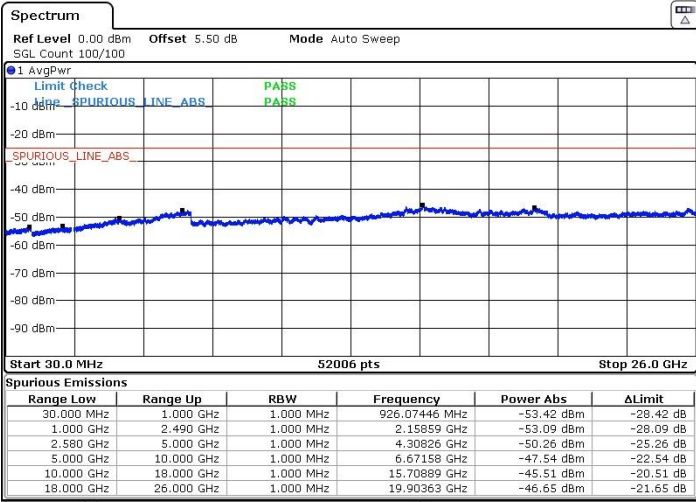

Date: 9 MAY.2018 16:53:51

Date: 9 MAY.2018 16:54:48

Highest Channel / 64QAM

Date: 9 MAY.2018 16:55:51

LTE Band 7 / 15MHz+10MHz

Lowest Channel / QPSK

Lowest Channel / 16QAM

Date: 9 MAY.2018 17:01:32

Date: 9 MAY.2018 17:00:19

Lowest Channel / 64QAM

Date: 9 MAY.2018 16:58:45

LTE Band 7 / 15MHz+10MHz

Middle Channel / QPSK

Middle Channel / 16QAM

Date: 9 MAY.2018 17:03:01

Date: 9 MAY.2018 17:04:29

Middle Channel / 64QAM

Date: 9 MAY.2018 17:05:27

LTE Band 7 / 15MHz+10MHz

Highest Channel / QPSK

Highest Channel / 16QAM

Date: 9 MAY.2018 17:15:27

Date: 9 MAY.2018 17:14:22

Highest Channel / 64QAM