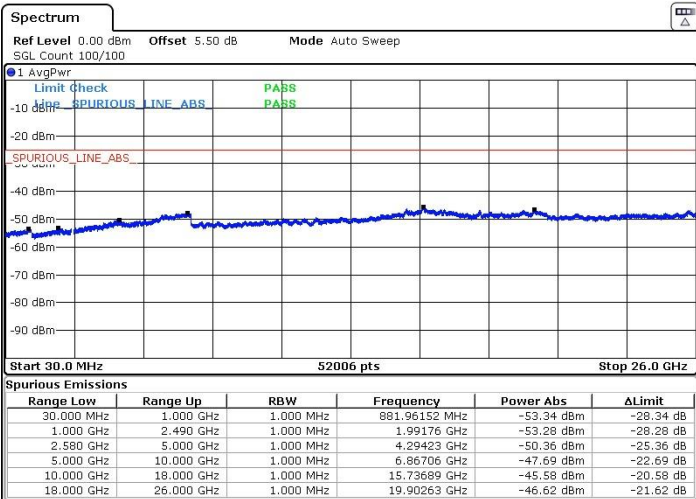

Middle Channel / 16QAM

Date: 9 MAY.2018 16:51:40

Date: 9 MAY.2018 16:50:05

Middle Channel / 64QAM

Date: 9 MAY.2018 16:48:58

LTE Band 7 / 10MHz+20MHz

Highest Channel / QPSK

Highest Channel / 16QAM

Date: 9 MAY.2018 16:53:51

Date: 9 MAY.2018 16:54:48

Highest Channel / 64QAM

Date: 9 MAY.2018 16:55:51

LTE Band 7 / 15MHz+10MHz

Lowest Channel / QPSK

Lowest Channel / 16QAM

Date: 9 MAY.2018 17:01:32

Date: 9 MAY.2018 17:00:19

Lowest Channel / 64QAM

Date: 9 MAY.2018 16:58:45

LTE Band 7 / 15MHz+10MHz

Middle Channel / QPSK

Middle Channel / 16QAM

Date: 9 MAY.2018 17:03:01

Date: 9 MAY.2018 17:04:29

Middle Channel / 64QAM

Date: 9 MAY.2018 17:05:27

LTE Band 7 / 15MHz+10MHz

Highest Channel / QPSK

Highest Channel / 16QAM

Date: 9 MAY.2018 17:15:27

Date: 9 MAY.2018 17:14:22

Highest Channel / 64QAM