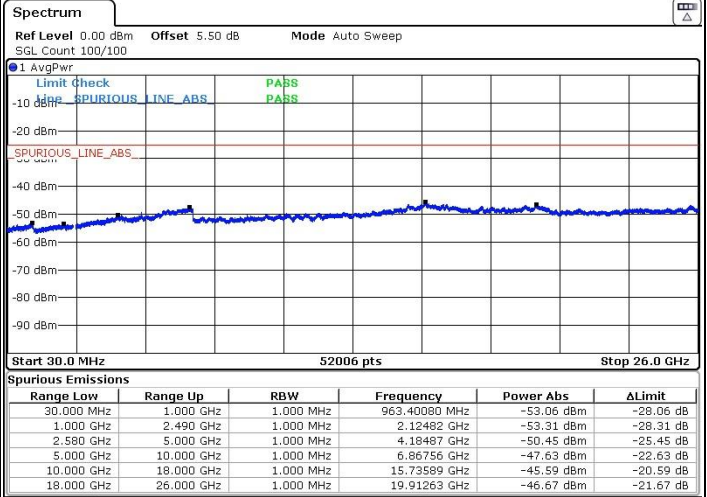

Middle Channel / 64QAM

Date: 9 MAY.2018 17:05:27

LTE Band 7 / 15MHz+10MHz

Highest Channel / QPSK

Highest Channel / 16QAM

Date: 9 MAY.2018 17:15:27

Date: 9 MAY.2018 17:14:22

Highest Channel / 64QAM

Date: 9 MAY.2018 17:09:06

LTE Band 7 / 15MHz+15MHz

Lowest Channel / QPSK

Lowest Channel / 16QAM

Date: 9 MAY.2018 17:19:20

Date: 9 MAY.2018 17:20:33

Lowest Channel / 64QAM

Date: 9 MAY.2018 17:21:41

LTE Band 7 / 15MHz+15MHz

Middle Channel / QPSK

Middle Channel / 16QAM

Date: 9 MAY.2018 17:30:51

Date: 9 MAY.2018 17:31:42

Middle Channel / 64QAM

Date: 9 MAY.2018 17:32:52

LTE Band 7 / 15MHz+15MHz

Highest Channel / QPSK

Highest Channel / 16QAM

Date: 9 MAY.2018 17:36:21

Date: 9 MAY.2018 17:35:19

Highest Channel / 64QAM

Date: 9 MAY.2018 17:34:22

LTE Band 7 / 15MHz+20MHz

Lowest Channel / QPSK