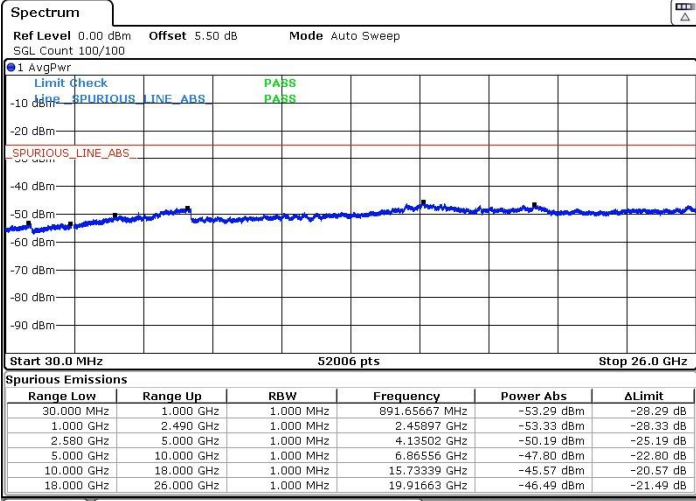

LTE Band 7 / 15MHz+15MHz

Middle Channel / QPSK

Middle Channel / 16QAM

Date: 9 MAY.2018 17:30:51

Date: 9 MAY.2018 17:31:42

Middle Channel / 64QAM

Date: 9 MAY.2018 17:32:52

LTE Band 7 / 15MHz+15MHz

Highest Channel / QPSK

Highest Channel / 16QAM

Date: 9 MAY.2018 17:36:21

Date: 9 MAY.2018 17:35:19

Highest Channel / 64QAM

Date: 9 MAY.2018 17:34:22

LTE Band 7 / 15MHz+20MHz

Lowest Channel / QPSK

Lowest Channel / 16QAM

Date: 9 MAY.2018 18:26:12

Date: 9 MAY.2018 18:27:33

Lowest Channel / 64QAM

Date: 9 MAY.2018 18:28:40

LTE Band 7 / 15MHz+20MHz

Middle Channel / QPSK

Middle Channel / 16QAM

Start 30.0 MHz 52006 pts Stop 26.0 GHz

Range Low	Range Up	RBW	Frequency	Power Abs	ΔLimit
30.000 MHz	1.000 GHz	1.000 MHz	915.89455 MHz	-53.16 dBm	-28.16 dB
1.000 GHz	2.490 GHz	1.000 MHz	2.13823 GHz	-53.32 dBm	-28.32 dB
2.580 GHz	5.000 GHz	1.000 MHz	4.19116 GHz	-50.33 dBm	-25.33 dB
5.000 GHz	10.000 GHz	1.000 MHz	6.84457 GHz	-47.40 dBm	-22.40 dB
10.000 GHz	18.000 GHz	1.000 MHz	15.73889 GHz	-45.54 dBm	-20.54 dB
18.000 GHz	26.000 GHz	1.000 MHz	19.93163 GHz	-46.60 dBm	-21.60 dB