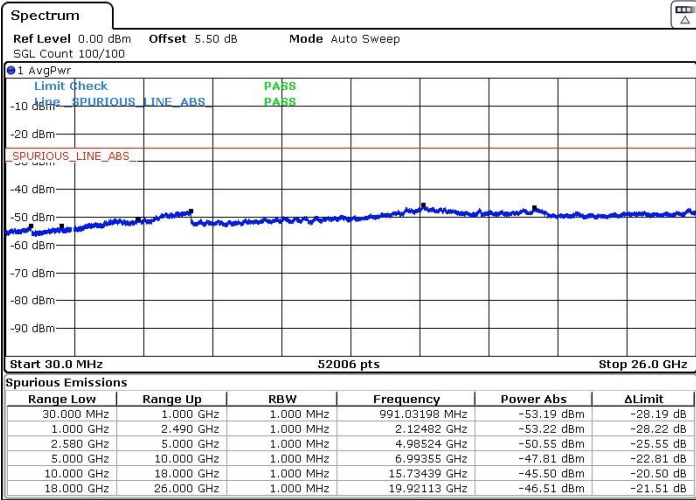

Middle Channel / 16QAM

Date: 9 MAY.2018 16:51:40

Date: 9 MAY.2018 16:50:05

Middle Channel / 64QAM

Date: 9 MAY.2018 16:48:58

LTE Band 7 / 10MHz+20MHz

Highest Channel / QPSK

Highest Channel / 16QAM

Date: 9 MAY.2018 16:53:51

Date: 9 MAY.2018 16:54:48

Highest Channel / 64QAM

Date: 9 MAY.2018 16:55:51

LTE Band 7 / 15MHz+10MHz

Lowest Channel / QPSK

Lowest Channel / 16QAM

Date: 9 MAY.2018 17:01:32

Date: 9 MAY.2018 17:00:19

Lowest Channel / 64QAM

Date: 9 MAY.2018 16:58:45

LTE Band 7 / 15MHz+10MHz

Middle Channel / QPSK

Middle Channel / 16QAM

Date: 9 MAY.2018 17:03:01

Date: 9 MAY.2018 17:04:29

Middle Channel / 64QAM

Date: 9 MAY.2018 17:05:27

LTE Band 7 / 15MHz+10MHz

Highest Channel / QPSK

Highest Channel / 16QAM

Date: 9 MAY.2018 17:15:27

Date: 9 MAY.2018 17:14:22

Highest Channel / 64QAM