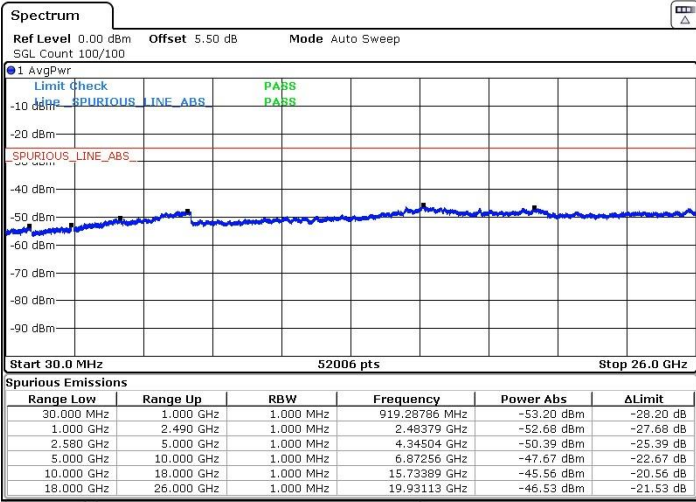

Highest Channel / QPSK

Highest Channel / 16QAM

Date: 9 MAY.2018 17:36:21

Date: 9 MAY.2018 17:35:19

Highest Channel / 64QAM

Date: 9 MAY.2018 17:34:22

LTE Band 7 / 15MHz+20MHz

Lowest Channel / QPSK

Lowest Channel / 16QAM

Date: 9 MAY.2018 18:26:12

Date: 9 MAY.2018 18:27:33

Lowest Channel / 64QAM

Date: 9 MAY.2018 18:28:40

LTE Band 7 / 15MHz+20MHz

Middle Channel / QPSK

Middle Channel / 16QAM

Start 30.0 MHz 52006 pts Stop 26.0 GHz

Range Low	Range Up	RBW	Frequency	Power Abs	ΔLimit
30.000 MHz	1.000 GHz	1.000 MHz	915.89455 MHz	-53.16 dBm	-28.16 dB
1.000 GHz	2.490 GHz	1.000 MHz	2.13823 GHz	-53.32 dBm	-28.32 dB
2.580 GHz	5.000 GHz	1.000 MHz	4.19116 GHz	-50.33 dBm	-25.33 dB
5.000 GHz	10.000 GHz	1.000 MHz	6.84457 GHz	-47.40 dBm	-22.40 dB
10.000 GHz	18.000 GHz	1.000 MHz	15.73889 GHz	-45.54 dBm	-20.54 dB
18.000 GHz	26.000 GHz	1.000 MHz	19.93163 GHz	-46.60 dBm	-21.60 dB