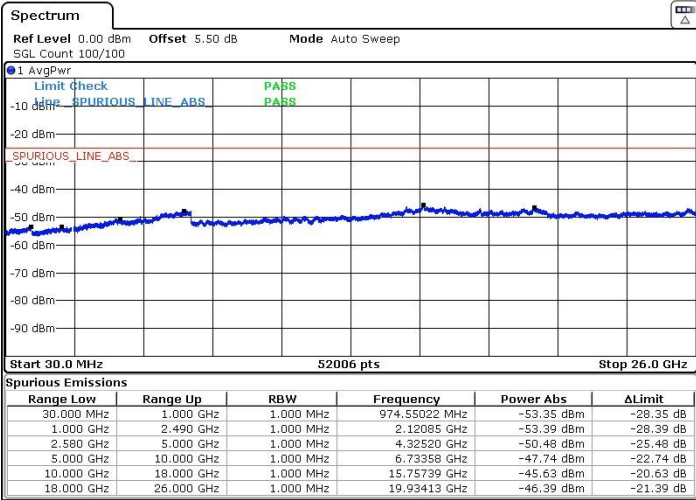

Lowest Channel / QPSK

Lowest Channel / 16QAM

Date: 9 MAY.2018 16:44:18

Date: 9 MAY.2018 16:46:21

Lowest Channel / 64QAM

Date: 9 MAY.2018 16:47:17

LTE Band 7 / 10MHz+20MHz

Middle Channel / QPSK

Middle Channel / 16QAM

Date: 9 MAY.2018 16:51:40

Date: 9 MAY.2018 16:50:05

Middle Channel / 64QAM

Date: 9 MAY.2018 16:48:58

LTE Band 7 / 10MHz+20MHz

Highest Channel / QPSK

Highest Channel / 16QAM

Date: 9 MAY.2018 16:53:51

Date: 9 MAY.2018 16:54:48

Highest Channel / 64QAM

Date: 9 MAY.2018 16:55:51

LTE Band 7 / 15MHz+10MHz

Lowest Channel / QPSK

Lowest Channel / 16QAM

Date: 9 MAY.2018 17:01:32

Date: 9 MAY.2018 17:00:19

Lowest Channel / 64QAM

Date: 9 MAY.2018 16:58:45

LTE Band 7 / 15MHz+10MHz

Middle Channel / QPSK

Middle Channel / 16QAM

Date: 9 MAY.2018 17:03:01

Date: 9 MAY.2018 17:04:29