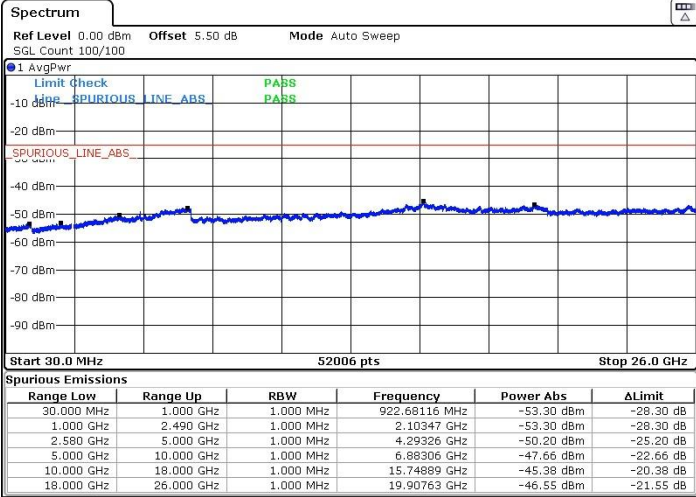

Ready

Date: 9 MAY.2018 18:31:01

LTE Band 7 / 15MHz+20MHz

Highest Channel / QPSK

Highest Channel / 16QAM

Date: 9 MAY.2018 18:38:12

Date: 9 MAY.2018 18:39:18

Highest Channel / 64QAM

Date: 9 MAY.2018 18:40:28

LTE Band 7 / 20MHz+10MHz

Lowest Channel / QPSK

Lowest Channel / 16QAM

Date: 9 MAY.2018 19:01:33

Date: 9 MAY.2018 18:55:24

Lowest Channel / 64QAM

Date: 9 MAY.2018 18:53:15

LTE Band 7 / 20MHz+10MHz

Middle Channel / QPSK

Middle Channel / 16QAM

Date: 9 MAY.2018 19:09:46

Date: 9 MAY.2018 19:08:48

Middle Channel / 64QAM

Date: 9 MAY.2018 19:07:47