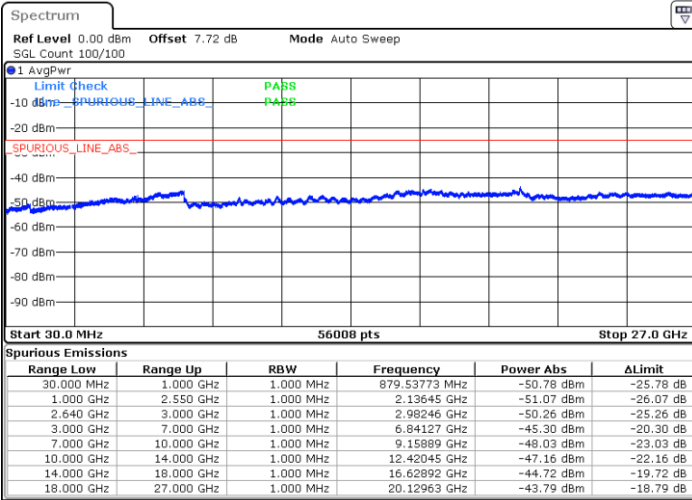

LTE Band 38 / 15MHz

Highest Channel / QPSK

Highest Channel / 16QAM

Date: 8 MAY 2018 20:23:39

Date: 8 MAY 2018 20:24:35

LTE Band 38 / 20MHz

Lowest Channel / QPSK

Lowest Channel / 16QAM

Date: 8 MAY 2018 20:25:30

Date: 8 MAY 2018 20:26:26

LTE Band 38 / 20MHz

Middle Channel / QPSK

Middle Channel / 16QAM

Date: 8 MAY 2018 20:27:22

Date: 8 MAY 2018 20:28:17

Highest Channel / QPSK

Highest Channel / 16QAM

Date: 8 MAY 2018 20:29:13

Date: 8 MAY 2018 20:30:08

LTE Band 38 / 5MHz

Lowest Channel / 64QAM

Middle Channel / 64QAM

Date: 8 MAY.2018 21:21:56

Date: 8 MAY.2018 21:22:49