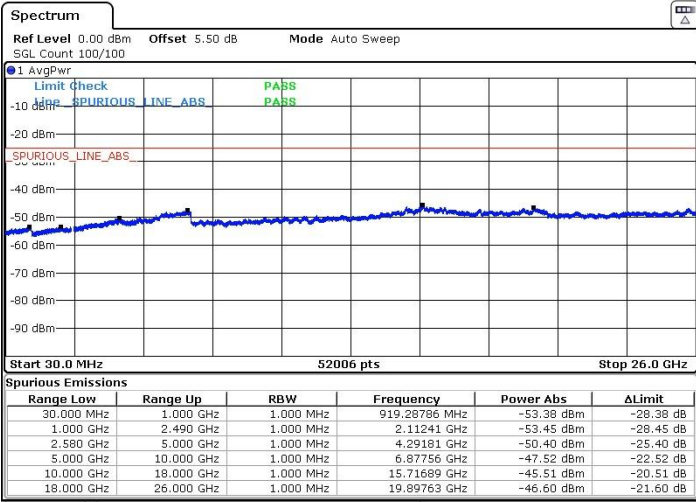

Highest Channel / QPSK

Highest Channel / 16QAM

Date: 9 MAY.2018 17:36:21

Date: 9 MAY.2018 17:35:19

Highest Channel / 64QAM

Date: 9 MAY.2018 17:34:22

LTE Band 7 / 15MHz+20MHz

Lowest Channel / QPSK

Lowest Channel / 16QAM

Date: 9 MAY.2018 18:26:12

Date: 9 MAY.2018 18:27:33

Lowest Channel / 64QAM

Date: 9 MAY.2018 18:28:40

LTE Band 7 / 15MHz+20MHz

Middle Channel / QPSK

Middle Channel / 16QAM