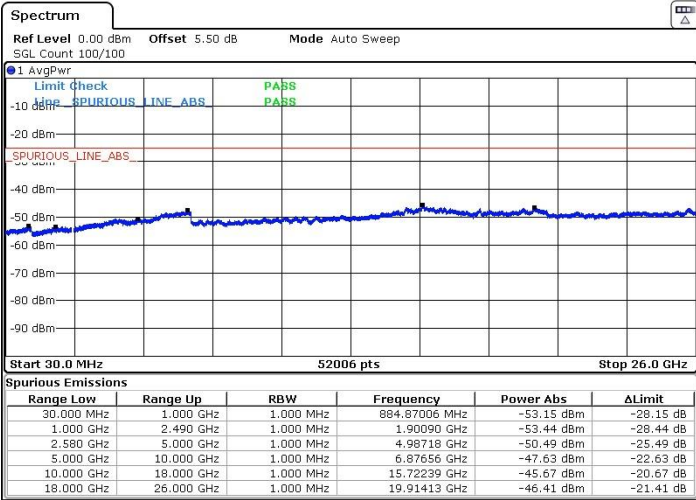

Date: 9 MAY.2018 17:00:19

Lowest Channel / 64QAM

Date: 9 MAY.2018 16:58:45

LTE Band 7 / 15MHz+10MHz

Middle Channel / QPSK

Middle Channel / 16QAM

Date: 9 MAY.2018 17:03:01

Date: 9 MAY.2018 17:04:29

Middle Channel / 64QAM

Date: 9 MAY.2018 17:05:27

LTE Band 7 / 15MHz+10MHz

Highest Channel / QPSK

Highest Channel / 16QAM

Date: 9 MAY.2018 17:15:27

Date: 9 MAY.2018 17:14:22

Highest Channel / 64QAM

Date: 9 MAY.2018 17:09:06

LTE Band 7 / 15MHz+15MHz

Lowest Channel / QPSK

Lowest Channel / 16QAM

Date: 9 MAY.2018 17:19:20

Date: 9 MAY.2018 17:20:33

Lowest Channel / 64QAM

Date: 9 MAY.2018 17:21:41