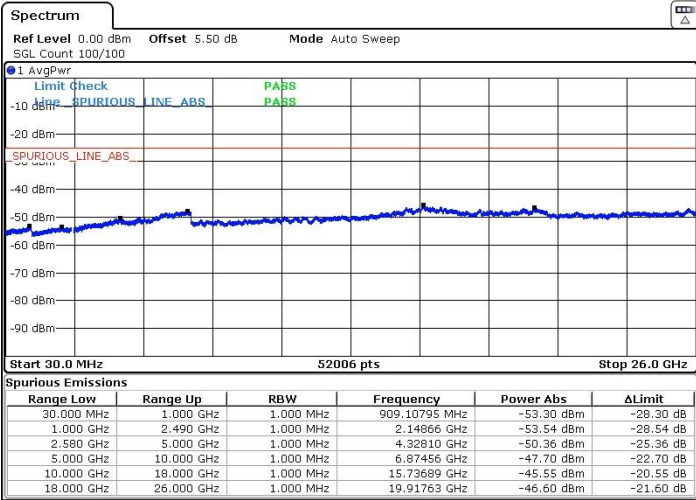

Date: 8.MAY.2018 21:31:23

LTE Band 38 / 15MHz

Lowest Channel / 64QAM

Middle Channel / 64QAM

Date: 8 MAY.2018 21:34:50

Date: 8 MAY.2018 21:36:04

Highest Channel / 64QAM

Date: 8 MAY.2018 21:38:01

LTE Band 38 / 20MHz

Lowest Channel / 64QAM

Middle Channel / 64QAM

Date: 8.MAY.2018 21:41:22

Date: 8.MAY.2018 21:42:28

Highest Channel / 64QAM

Date: 8.MAY.2018 21:43:23

LTE Band 7 / 10MHz+20MHz

Lowest Channel / QPSK

Lowest Channel / 16QAM

Date: 9 MAY.2018 16:44:18

Date: 9 MAY.2018 16:46:21

Lowest Channel / 64QAM

Date: 9 MAY.2018 16:47:17

LTE Band 7 / 10MHz+20MHz

Middle Channel / QPSK

Middle Channel / 16QAM

Date: 9 MAY.2018 16:51:40

Date: 9 MAY.2018 16:50:05

Middle Channel / 64QAM

Date: 9 MAY.2018 16:48:58

LTE Band 7 / 10MHz+20MHz

Highest Channel / QPSK

Highest Channel / 16QAM