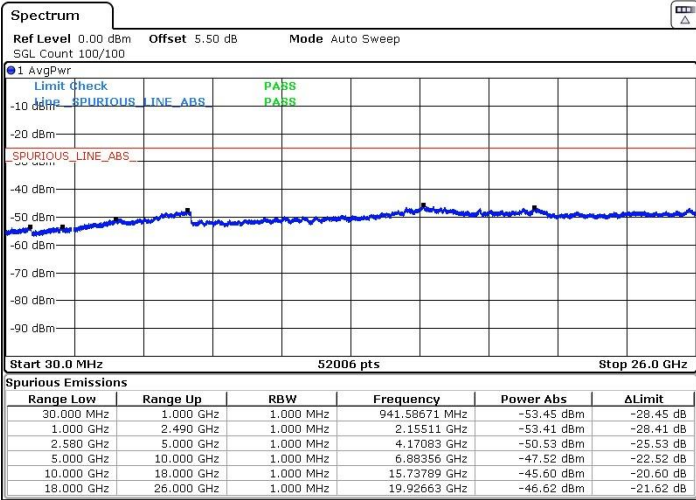

Date: 9 MAY.2018 16:53:51

Date: 9 MAY.2018 16:54:48

Highest Channel / 64QAM

Date: 9 MAY.2018 16:55:51

LTE Band 7 / 15MHz+10MHz

Lowest Channel / QPSK

Lowest Channel / 16QAM

Date: 9 MAY.2018 17:01:32

Date: 9 MAY.2018 17:00:19

Lowest Channel / 64QAM

Date: 9 MAY.2018 16:58:45

LTE Band 7 / 15MHz+10MHz

Middle Channel / QPSK

Middle Channel / 16QAM

Date: 9 MAY.2018 17:03:01

Date: 9 MAY.2018 17:04:29

Middle Channel / 64QAM

Date: 9 MAY.2018 17:05:27

LTE Band 7 / 15MHz+10MHz

Highest Channel / QPSK

Highest Channel / 16QAM

Date: 9 MAY.2018 17:15:27

Date: 9 MAY.2018 17:14:22

Highest Channel / 64QAM