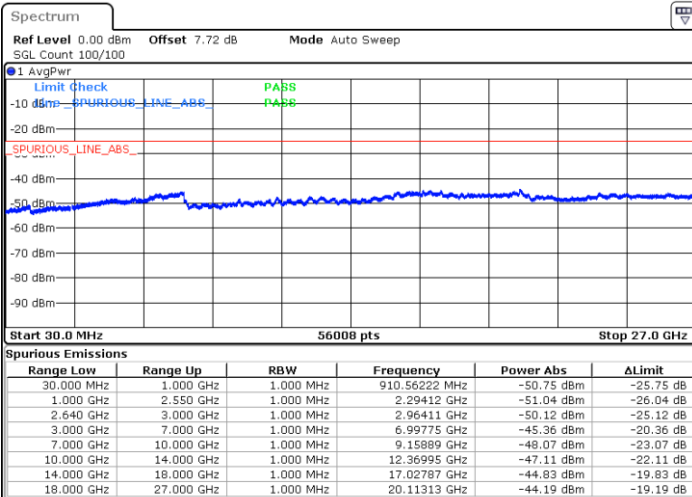

Highest Channel / 64QAM

Date: 8 MAY.2018 21:23:42

LTE Band 38 / 10MHz

Lowest Channel / 64QAM

Middle Channel / 64QAM

Date: 8.MAY.2018 21:29:18

Date: 8.MAY.2018 21:30:31

Highest Channel / 64QAM

Date: 8.MAY.2018 21:31:23

LTE Band 38 / 15MHz

Lowest Channel / 64QAM

Middle Channel / 64QAM

Date: 8 MAY.2018 21:34:50

Date: 8 MAY.2018 21:36:04

Highest Channel / 64QAM

Date: 8 MAY.2018 21:38:01

LTE Band 38 / 20MHz

Lowest Channel / 64QAM

Middle Channel / 64QAM

Date: 8.MAY.2018 21:41:22

Date: 8.MAY.2018 21:42:28

Highest Channel / 64QAM

Date: 8.MAY.2018 21:43:23

LTE Band 7 / 10MHz+20MHz

Lowest Channel / QPSK

Lowest Channel / 16QAM

Date: 9 MAY.2018 16:44:18

Date: 9 MAY.2018 16:46:21

Lowest Channel / 64QAM

Date: 9 MAY.2018 16:47:17

LTE Band 7 / 10MHz+20MHz

Middle Channel / QPSK