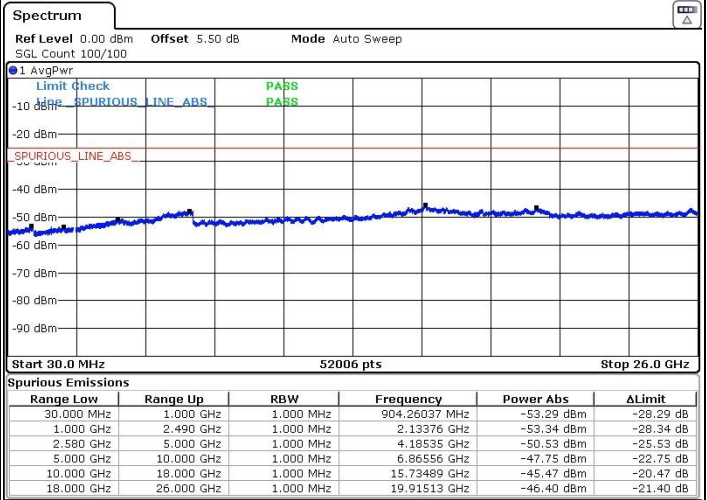

Middle Channel / 16QAM

Date: 9 MAY.2018 16:51:40

Date: 9 MAY.2018 16:50:05

Middle Channel / 64QAM

Date: 9 MAY.2018 16:48:58

LTE Band 7 / 10MHz+20MHz

Highest Channel / QPSK

Highest Channel / 16QAM

Date: 9 MAY.2018 16:53:51

Date: 9 MAY.2018 16:54:48

Highest Channel / 64QAM

Date: 9 MAY.2018 16:55:51

LTE Band 7 / 15MHz+10MHz

Lowest Channel / QPSK

Lowest Channel / 16QAM

Date: 9 MAY.2018 17:01:32

Date: 9 MAY.2018 17:00:19

Lowest Channel / 64QAM

Date: 9 MAY.2018 16:58:45

LTE Band 7 / 15MHz+10MHz

Middle Channel / QPSK

Middle Channel / 16QAM

Date: 9 MAY.2018 17:03:01

Date: 9 MAY.2018 17:04:29