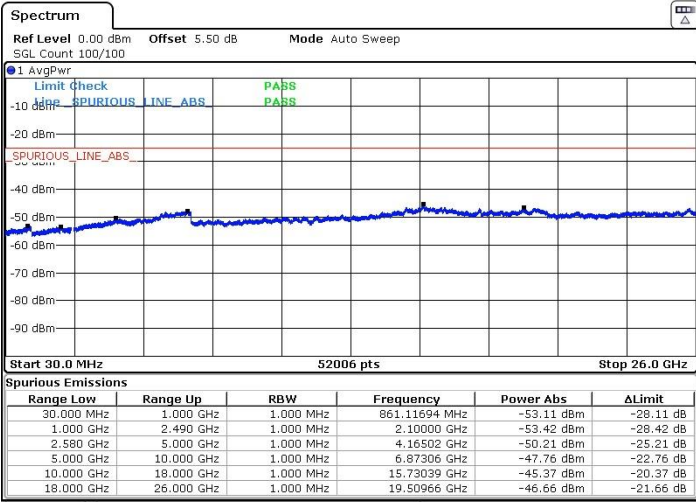

Lowest Channel / QPSK

Lowest Channel / 16QAM

Date: 9 MAY.2018 16:44:18

Date: 9 MAY.2018 16:46:21

Lowest Channel / 64QAM

Date: 9 MAY.2018 16:47:17

LTE Band 7 / 10MHz+20MHz

Middle Channel / QPSK

Middle Channel / 16QAM

Date: 9 MAY.2018 16:51:40

Date: 9 MAY.2018 16:50:05

Middle Channel / 64QAM

Date: 9 MAY.2018 16:48:58

LTE Band 7 / 10MHz+20MHz

Highest Channel / QPSK

Highest Channel / 16QAM

Date: 9 MAY.2018 16:53:51

Date: 9 MAY.2018 16:54:48

Highest Channel / 64QAM

Date: 9 MAY.2018 16:55:51

LTE Band 7 / 15MHz+10MHz

Lowest Channel / QPSK

Lowest Channel / 16QAM

Date: 9 MAY.2018 17:01:32