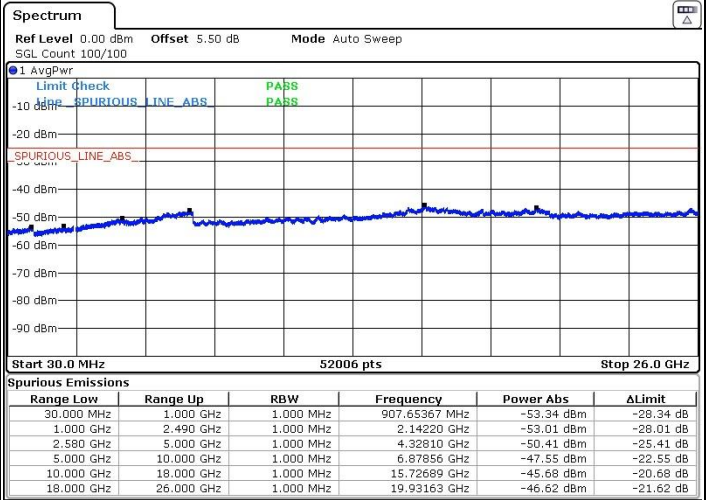

LTE Band 38 / 20MHz

Lowest Channel / 64QAM

Middle Channel / 64QAM

Date: 8.MAY.2018 21:41:22

Date: 8.MAY.2018 21:42:28

Highest Channel / 64QAM

Date: 8.MAY.2018 21:43:23

LTE Band 7 / 10MHz+20MHz

Lowest Channel / QPSK

Lowest Channel / 16QAM

Date: 9 MAY.2018 16:44:18

Date: 9 MAY.2018 16:46:21

Lowest Channel / 64QAM

Date: 9 MAY.2018 16:47:17

LTE Band 7 / 10MHz+20MHz

Middle Channel / QPSK

Middle Channel / 16QAM

Date: 9 MAY.2018 16:51:40

Date: 9 MAY.2018 16:50:05

Middle Channel / 64QAM

Date: 9 MAY.2018 16:48:58

LTE Band 7 / 10MHz+20MHz

Highest Channel / QPSK

Highest Channel / 16QAM