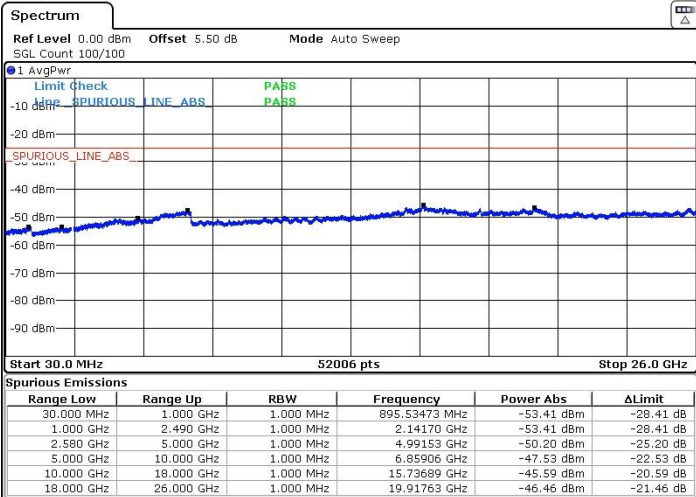

Date: 9 MAY.2018 17:09:06

LTE Band 7 / 15MHz+15MHz

Lowest Channel / QPSK

Lowest Channel / 16QAM

Date: 9 MAY.2018 17:19:20

Date: 9 MAY.2018 17:20:33

Lowest Channel / 64QAM

Date: 9 MAY.2018 17:21:41

LTE Band 7 / 15MHz+15MHz

Middle Channel / QPSK

Middle Channel / 16QAM

Date: 9 MAY.2018 17:30:51

Date: 9 MAY.2018 17:31:42

Middle Channel / 64QAM

Date: 9 MAY.2018 17:32:52

LTE Band 7 / 15MHz+15MHz

Highest Channel / QPSK

Highest Channel / 16QAM

Date: 9 MAY.2018 17:36:21

Date: 9 MAY.2018 17:35:19

Highest Channel / 64QAM

Date: 9 MAY.2018 17:34:22

LTE Band 7 / 15MHz+20MHz

Lowest Channel / QPSK