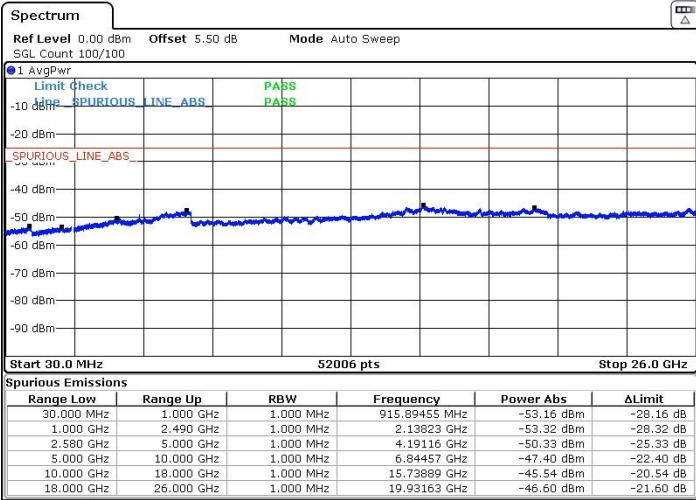

Highest Channel / QPSK

Highest Channel / 16QAM

Date: 9 MAY.2018 17:36:21

Date: 9 MAY.2018 17:35:19

Highest Channel / 64QAM

Date: 9 MAY.2018 17:34:22

LTE Band 7 / 15MHz+20MHz

Lowest Channel / QPSK

Lowest Channel / 16QAM

Date: 9 MAY.2018 18:26:12

Date: 9 MAY.2018 18:27:33

Lowest Channel / 64QAM

Date: 9 MAY.2018 18:28:40

LTE Band 7 / 15MHz+20MHz

Middle Channel / QPSK

Middle Channel / 16QAM

Start 30.0 MHz 52006 pts Stop 26.0 GHz

Range Low	Range Up	RBW	Frequency	Power Abs	ΔLimit
30.000 MHz	1.000 GHz	1.000 MHz	915.89455 MHz	-53.16 dBm	-28.16 dB
1.000 GHz	2.490 GHz	1.000 MHz	2.13823 GHz	-53.32 dBm	-28.32 dB
2.580 GHz	5.000 GHz	1.000 MHz	4.19116 GHz	-50.33 dBm	-25.33 dB
5.000 GHz	10.000 GHz	1.000 MHz	6.84457 GHz	-47.40 dBm	-22.40 dB
10.000 GHz	18.000 GHz	1.000 MHz	15.73889 GHz	-45.54 dBm	-20.54 dB
18.000 GHz	26.000 GHz	1.000 MHz	19.93163 GHz	-46.60 dBm	-21.60 dB

Ready

Date: 9 MAY.2018 18:36:18

Start 30.0 MHz 52006 pts Stop 26.0 GHz

Range Low	Range Up	RBW	Frequency	Power Abs	ΔLimit
30.000 MHz	1.000 GHz	1.000 MHz	888.74813 MHz	-53.33 dBm	-28.33 dB
1.000 GHz	2.490 GHz	1.000 MHz	2.14568 GHz	-53.23 dBm	-28.23 dB
2.580 GHz	5.000 GHz	1.000 MHz	4.98137 GHz	-50.07 dBm	-25.07 dB
5.000 GHz	10.000 GHz	1.000 MHz	6.88656 GHz	-47.79 dBm	-22.79 dB
10.000 GHz	18.000 GHz	1.000 MHz	15.74489 GHz	-45.47 dBm	-20.47 dB
18.000 GHz	26.000 GHz	1.000 MHz	19.90963 GHz	-46.52 dBm	-21.52 dB