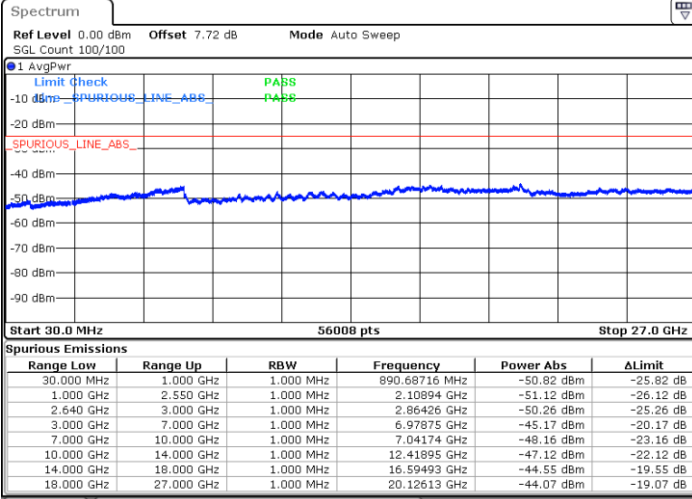

Highest Channel / 16QAM

Date: 8 MAY 2018 20:29:13

Date: 8 MAY 2018 20:30:08

LTE Band 38 / 5MHz

Lowest Channel / 64QAM

Middle Channel / 64QAM

Date: 8 MAY.2018 21:21:56

Date: 8 MAY.2018 21:22:49

Highest Channel / 64QAM

Date: 8 MAY.2018 21:23:42

LTE Band 38 / 10MHz

Lowest Channel / 64QAM

Middle Channel / 64QAM

Date: 8.MAY.2018 21:29:18

Date: 8.MAY.2018 21:30:31

Highest Channel / 64QAM