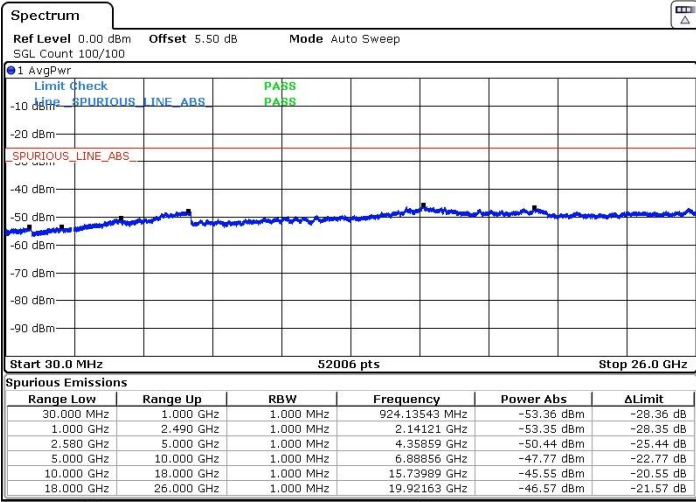

Lowest Channel / QPSK

Lowest Channel / 16QAM

Date: 9 MAY.2018 16:44:18

Date: 9 MAY.2018 16:46:21

Lowest Channel / 64QAM

Date: 9 MAY.2018 16:47:17

LTE Band 7 / 10MHz+20MHz

Middle Channel / QPSK

Middle Channel / 16QAM

Date: 9 MAY.2018 16:51:40

Date: 9 MAY.2018 16:50:05

Middle Channel / 64QAM

Date: 9 MAY.2018 16:48:58

LTE Band 7 / 10MHz+20MHz

Highest Channel / QPSK

Highest Channel / 16QAM

Date: 9 MAY.2018 16:53:51

Date: 9 MAY.2018 16:54:48

Highest Channel / 64QAM

Date: 9 MAY.2018 16:55:51

LTE Band 7 / 15MHz+10MHz

Lowest Channel / QPSK

Lowest Channel / 16QAM

Date: 9 MAY.2018 17:01:32