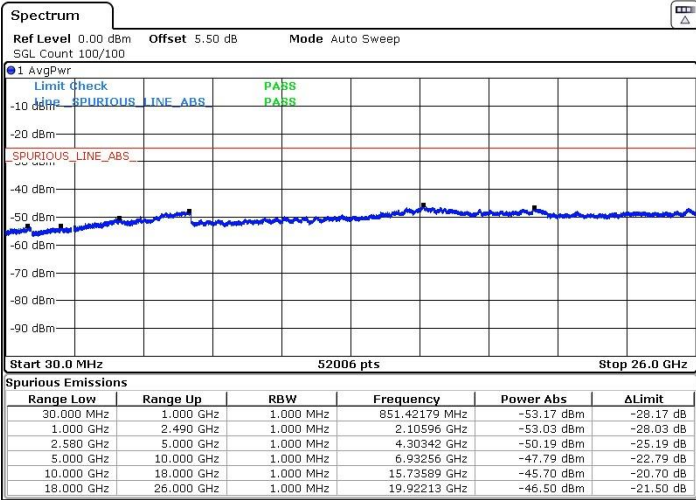

Date: 9 MAY.2018 17:09:06

LTE Band 7 / 15MHz+15MHz

Lowest Channel / QPSK

Lowest Channel / 16QAM

Date: 9 MAY.2018 17:19:20

Date: 9 MAY.2018 17:20:33

Lowest Channel / 64QAM

Date: 9 MAY.2018 17:21:41

LTE Band 7 / 15MHz+15MHz

Middle Channel / QPSK

Middle Channel / 16QAM

Date: 9 MAY.2018 17:30:51

Date: 9 MAY.2018 17:31:42

Middle Channel / 64QAM

Date: 9 MAY.2018 17:32:52

LTE Band 7 / 15MHz+15MHz

Highest Channel / QPSK

Highest Channel / 16QAM

Date: 9 MAY.2018 17:36:21

Date: 9 MAY.2018 17:35:19

Highest Channel / 64QAM

Date: 9 MAY.2018 17:34:22

LTE Band 7 / 15MHz+20MHz

Lowest Channel / QPSK

Lowest Channel / 16QAM

Date: 9 MAY.2018 18:26:12

Date: 9 MAY.2018 18:27:33

Lowest Channel / 64QAM

Date: 9 MAY.2018 18:28:40

LTE Band 7 / 15MHz+20MHz

Middle Channel / QPSK

Middle Channel / 16QAM