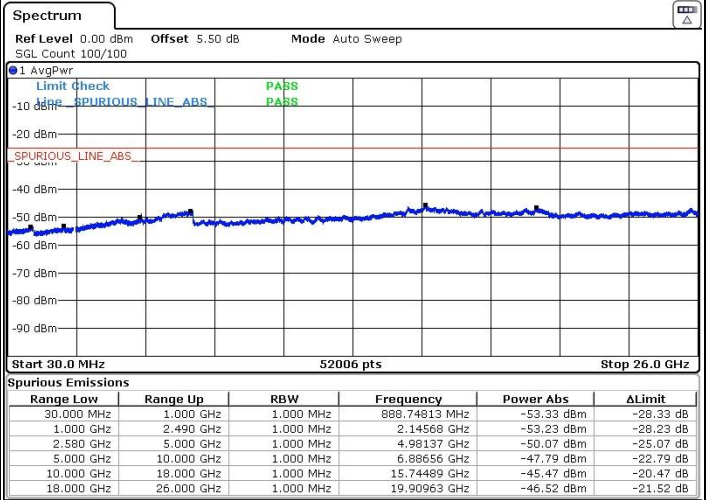

Highest Channel / QPSK

Highest Channel / 16QAM

Date: 9 MAY.2018 17:36:21

Date: 9 MAY.2018 17:35:19

Highest Channel / 64QAM

Date: 9 MAY.2018 17:34:22

LTE Band 7 / 15MHz+20MHz

Lowest Channel / QPSK

Lowest Channel / 16QAM

Date: 9 MAY.2018 18:26:12

Date: 9 MAY.2018 18:27:33

Lowest Channel / 64QAM

Date: 9 MAY.2018 18:28:40

LTE Band 7 / 15MHz+20MHz

Middle Channel / QPSK

Middle Channel / 16QAM

Start 30.0 MHz 52006 pts Stop 26.0 GHz

Range Low	Range Up	RBW	Frequency	Power Abs	ΔLimit
30.000 MHz	1.000 GHz	1.000 MHz	915.89455 MHz	-53.16 dBm	-28.16 dB
1.000 GHz	2.490 GHz	1.000 MHz	2.13823 GHz	-53.32 dBm	-28.32 dB
2.580 GHz	5.000 GHz	1.000 MHz	4.19116 GHz	-50.33 dBm	-25.33 dB
5.000 GHz	10.000 GHz	1.000 MHz	6.84457 GHz	-47.40 dBm	-22.40 dB
10.000 GHz	18.000 GHz	1.000 MHz	15.73889 GHz	-45.54 dBm	-20.54 dB
18.000 GHz	26.000 GHz	1.000 MHz	19.93163 GHz	-46.60 dBm	-21.60 dB

Ready

Date: 9 MAY.2018 18:36:18

Start 30.0 MHz 52006 pts Stop 26.0 GHz

Range Low	Range Up	RBW	Frequency	Power Abs	ΔLimit
30.000 MHz	1.000 GHz	1.000 MHz	888.74813 MHz	-53.33 dBm	-28.33 dB
1.000 GHz	2.490 GHz	1.000 MHz	2.14568 GHz	-53.23 dBm	-28.23 dB
2.580 GHz	5.000 GHz	1.000 MHz	4.98137 GHz	-50.07 dBm	-25.07 dB
5.000 GHz	10.000 GHz	1.000 MHz	6.88656 GHz	-47.79 dBm	-22.79 dB
10.000 GHz	18.000 GHz	1.000 MHz	15.74489 GHz	-45.47 dBm	-20.47 dB
18.000 GHz	26.000 GHz	1.000 MHz	19.90963 GHz	-46.52 dBm	-21.52 dB