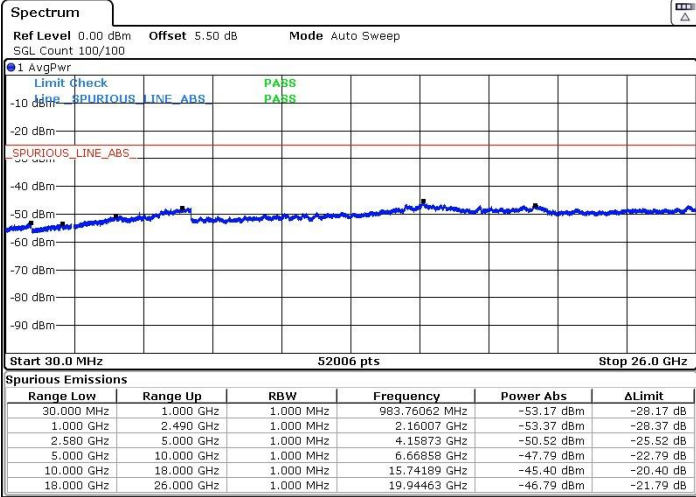

Middle Channel / 64QAM

Date: 9 MAY.2018 17:05:27

LTE Band 7 / 15MHz+10MHz

Highest Channel / QPSK

Highest Channel / 16QAM

Date: 9 MAY.2018 17:15:27

Date: 9 MAY.2018 17:14:22

Highest Channel / 64QAM

Date: 9 MAY.2018 17:09:06

LTE Band 7 / 15MHz+15MHz

Lowest Channel / QPSK

Lowest Channel / 16QAM

Date: 9 MAY.2018 17:19:20

Date: 9 MAY.2018 17:20:33

Lowest Channel / 64QAM

Date: 9 MAY.2018 17:21:41

LTE Band 7 / 15MHz+15MHz

Middle Channel / QPSK

Middle Channel / 16QAM

Date: 9 MAY.2018 17:30:51

Date: 9 MAY.2018 17:31:42

Middle Channel / 64QAM

Date: 9 MAY.2018 17:32:52

LTE Band 7 / 15MHz+15MHz

Highest Channel / QPSK

Highest Channel / 16QAM

Date: 9 MAY.2018 17:36:21

Date: 9 MAY.2018 17:35:19

Highest Channel / 64QAM

Date: 9 MAY.2018 17:34:22

LTE Band 7 / 15MHz+20MHz

Lowest Channel / QPSK