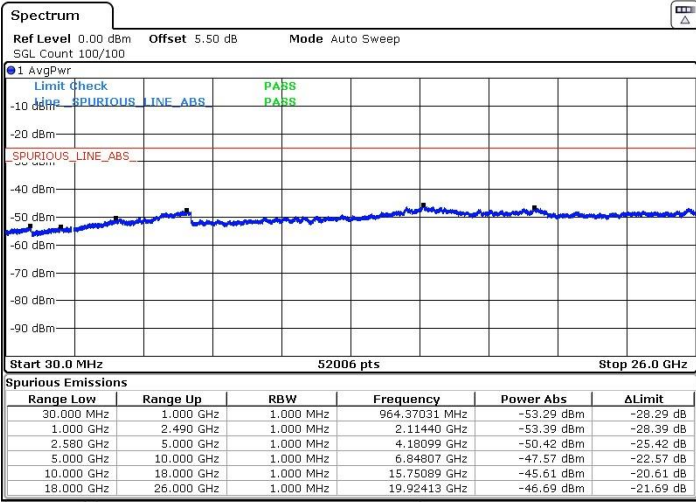

Ready

Date: 9 MAY.2018 18:31:01

LTE Band 7 / 15MHz+20MHz

Highest Channel / QPSK

Highest Channel / 16QAM

Date: 9 MAY.2018 18:38:12

Date: 9 MAY.2018 18:39:18

Highest Channel / 64QAM

Date: 9 MAY.2018 18:40:28

LTE Band 7 / 20MHz+10MHz

Lowest Channel / QPSK

Lowest Channel / 16QAM

Date: 9 MAY.2018 19:01:33

Date: 9 MAY.2018 18:55:24

Lowest Channel / 64QAM

Date: 9 MAY.2018 18:53:15

LTE Band 7 / 20MHz+10MHz

Middle Channel / QPSK

Middle Channel / 16QAM

Date: 9 MAY.2018 19:09:46

Date: 9 MAY.2018 19:08:48

Middle Channel / 64QAM

Date: 9 MAY.2018 19:07:47