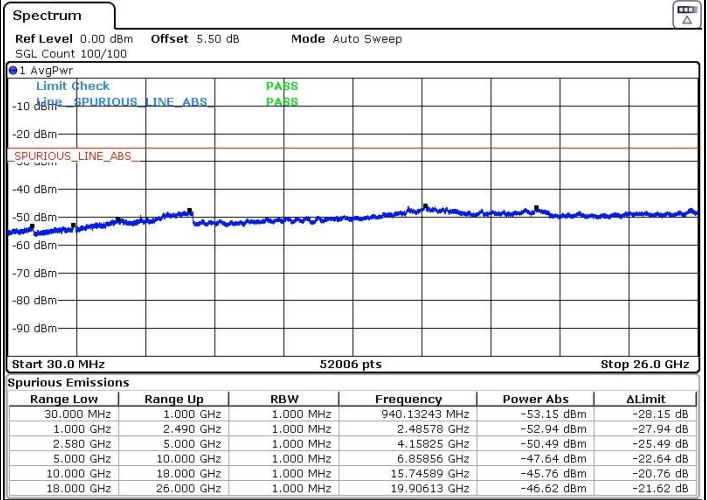

Ready

Date: 9 MAY.2018 18:31:01

LTE Band 7 / 15MHz+20MHz

Highest Channel / QPSK

Highest Channel / 16QAM

Date: 9 MAY.2018 18:38:12

Date: 9 MAY.2018 18:39:18

Highest Channel / 64QAM

Date: 9 MAY.2018 18:40:28

LTE Band 7 / 20MHz+10MHz

Lowest Channel / QPSK

Lowest Channel / 16QAM

Date: 9 MAY.2018 19:01:33

Date: 9 MAY.2018 18:55:24

Lowest Channel / 64QAM

Date: 9 MAY.2018 18:53:15

LTE Band 7 / 20MHz+10MHz

Middle Channel / QPSK

Middle Channel / 16QAM

Date: 9 MAY.2018 19:09:46

Date: 9 MAY.2018 19:08:48

Middle Channel / 64QAM

Date: 9 MAY.2018 19:07:47