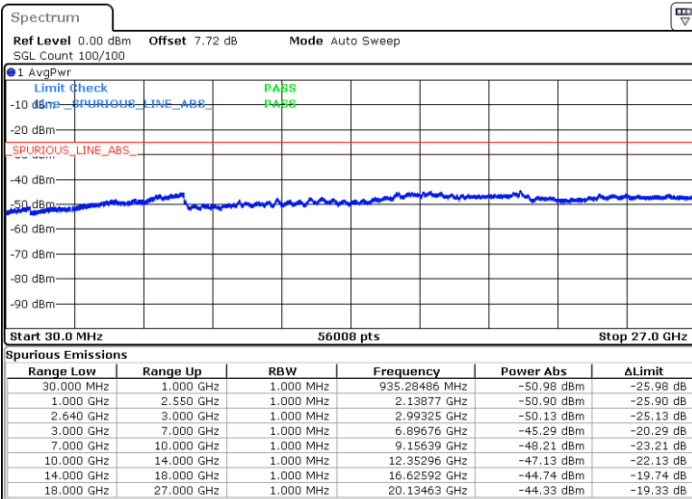

LTE Band 38 / 15MHz

Highest Channel / QPSK

Highest Channel / 16QAM

Date: 8 MAY 2018 20:23:39

Date: 8 MAY 2018 20:24:35

LTE Band 38 / 20MHz

Lowest Channel / QPSK

Lowest Channel / 16QAM

Date: 8 MAY 2018 20:25:30

Date: 8 MAY 2018 20:26:26

LTE Band 38 / 20MHz

Middle Channel / QPSK

Middle Channel / 16QAM

Date: 8 MAY 2018 20:27:22

Date: 8 MAY 2018 20:28:17

Highest Channel / QPSK

Highest Channel / 16QAM

Date: 8 MAY 2018 20:29:13

Date: 8 MAY 2018 20:30:08

LTE Band 38 / 5MHz

Lowest Channel / 64QAM

Middle Channel / 64QAM

Date: 8 MAY.2018 21:21:56

Date: 8 MAY.2018 21:22:49