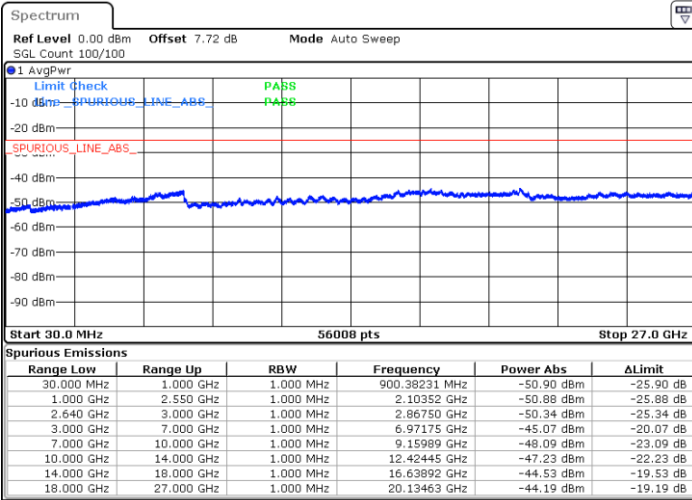

Highest Channel / 16QAM

Date: 8 MAY 2018 20:29:13

Date: 8 MAY 2018 20:30:08

LTE Band 38 / 5MHz

Lowest Channel / 64QAM

Middle Channel / 64QAM

Date: 8 MAY.2018 21:21:56

Date: 8 MAY.2018 21:22:49

Highest Channel / 64QAM

Date: 8 MAY.2018 21:23:42

LTE Band 38 / 10MHz

Lowest Channel / 64QAM

Middle Channel / 64QAM

Date: 8.MAY.2018 21:29:18

Date: 8.MAY.2018 21:30:31

Highest Channel / 64QAM

Date: 8.MAY.2018 21:31:23

LTE Band 38 / 15MHz

Lowest Channel / 64QAM

Middle Channel / 64QAM

Date: 8 MAY.2018 21:34:50

Date: 8 MAY.2018 21:36:04

Highest Channel / 64QAM

Date: 8 MAY.2018 21:38:01

LTE Band 38 / 20MHz

Lowest Channel / 64QAM

Middle Channel / 64QAM

Date: 8.MAY.2018 21:41:22

Date: 8.MAY.2018 21:42:28

Highest Channel / 64QAM

Date: 8.MAY.2018 21:43:23

LTE Band 7 / 10MHz+20MHz