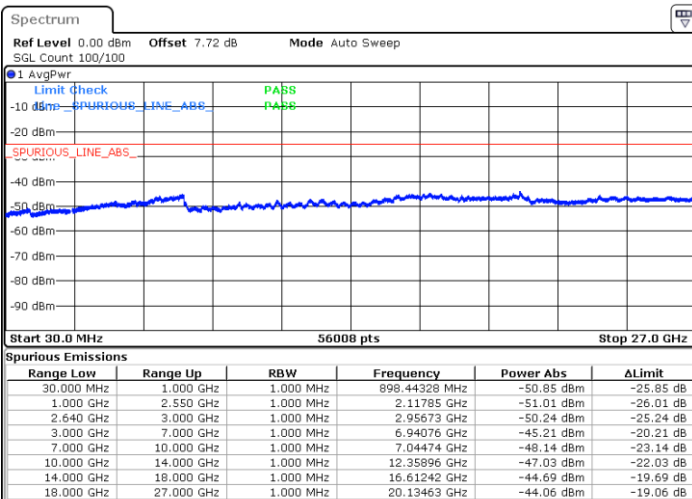

LTE Band 38 / 20MHz

Lowest Channel / 64QAM

Middle Channel / 64QAM

Date: 8.MAY.2018 21:41:22

Date: 8.MAY.2018 21:42:28

Highest Channel / 64QAM

Date: 8.MAY.2018 21:43:23

LTE Band 7 / 10MHz+20MHz

Lowest Channel / QPSK

Lowest Channel / 16QAM

Date: 9 MAY.2018 16:44:18

Date: 9 MAY.2018 16:46:21

Lowest Channel / 64QAM

Date: 9 MAY.2018 16:47:17

LTE Band 7 / 10MHz+20MHz

Middle Channel / QPSK

Middle Channel / 16QAM

Date: 9 MAY.2018 16:51:40

Date: 9 MAY.2018 16:50:05

Middle Channel / 64QAM

Date: 9 MAY.2018 16:48:58

LTE Band 7 / 10MHz+20MHz

Highest Channel / QPSK

Highest Channel / 16QAM