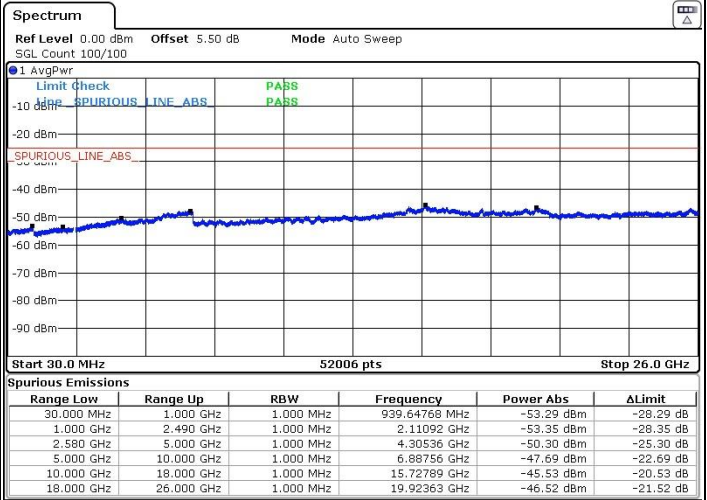

Date: 9 MAY.2018 17:00:19

Lowest Channel / 64QAM

Date: 9 MAY.2018 16:58:45

LTE Band 7 / 15MHz+10MHz

Middle Channel / QPSK

Middle Channel / 16QAM

Date: 9 MAY.2018 17:03:01

Date: 9 MAY.2018 17:04:29

Middle Channel / 64QAM

Date: 9 MAY.2018 17:05:27

LTE Band 7 / 15MHz+10MHz

Highest Channel / QPSK

Highest Channel / 16QAM

Date: 9 MAY.2018 17:15:27

Date: 9 MAY.2018 17:14:22

Highest Channel / 64QAM

Date: 9 MAY.2018 17:09:06

LTE Band 7 / 15MHz+15MHz

Lowest Channel / QPSK

Lowest Channel / 16QAM

Date: 9 MAY.2018 17:19:20

Date: 9 MAY.2018 17:20:33

Lowest Channel / 64QAM

Date: 9 MAY.2018 17:21:41