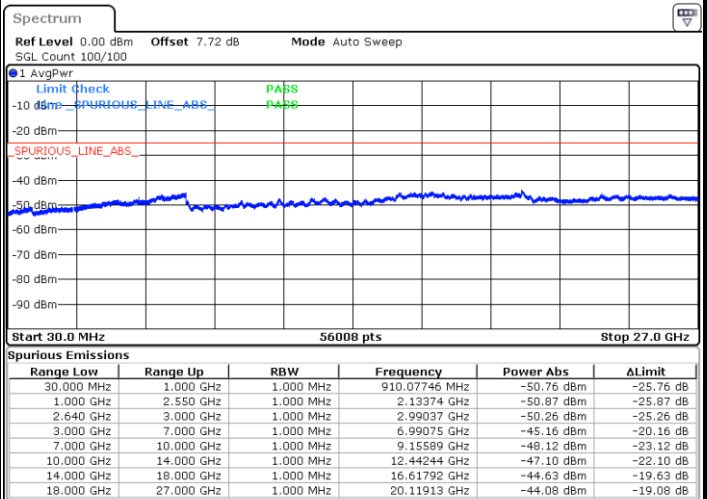

LTE Band 38 / 15MHz

Highest Channel / QPSK

Highest Channel / 16QAM

Date: 8 MAY 2018 20:23:39

Date: 8 MAY 2018 20:24:35

LTE Band 38 / 20MHz

Lowest Channel / QPSK

Lowest Channel / 16QAM

Date: 8 MAY 2018 20:25:30

Date: 8 MAY 2018 20:26:26

LTE Band 38 / 20MHz

Middle Channel / QPSK

Middle Channel / 16QAM

Date: 8 MAY 2018 20:27:22

Date: 8 MAY 2018 20:28:17

Highest Channel / QPSK

Highest Channel / 16QAM

Date: 8 MAY 2018 20:29:13

Date: 8 MAY 2018 20:30:08

LTE Band 38 / 5MHz

Lowest Channel / 64QAM

Middle Channel / 64QAM

Date: 8 MAY.2018 21:21:56

Date: 8 MAY.2018 21:22:49