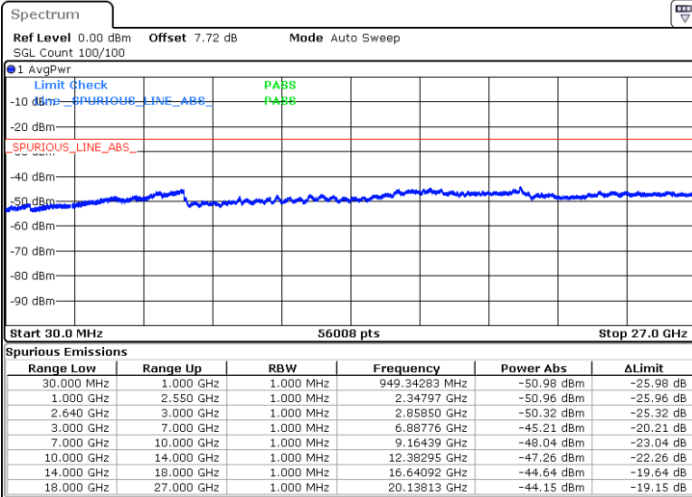

Highest Channel / 16QAM

Date: 8 MAY 2018 20:29:13

Date: 8 MAY 2018 20:30:08

LTE Band 38 / 5MHz

Lowest Channel / 64QAM

Middle Channel / 64QAM

Date: 8 MAY.2018 21:21:56

Date: 8 MAY.2018 21:22:49

Highest Channel / 64QAM

Date: 8 MAY.2018 21:23:42

LTE Band 38 / 10MHz

Lowest Channel / 64QAM

Middle Channel / 64QAM

Date: 8.MAY.2018 21:29:18

Date: 8.MAY.2018 21:30:31

Highest Channel / 64QAM

Date: 8.MAY.2018 21:31:23

LTE Band 38 / 15MHz

Lowest Channel / 64QAM

Middle Channel / 64QAM

Date: 8 MAY.2018 21:34:50

Date: 8 MAY.2018 21:36:04

Highest Channel / 64QAM

Date: 8 MAY.2018 21:38:01

LTE Band 38 / 20MHz

Lowest Channel / 64QAM

Middle Channel / 64QAM

Date: 8.MAY.2018 21:41:22

Date: 8.MAY.2018 21:42:28

Highest Channel / 64QAM

Date: 8.MAY.2018 21:43:23

LTE Band 7 / 10MHz+20MHz