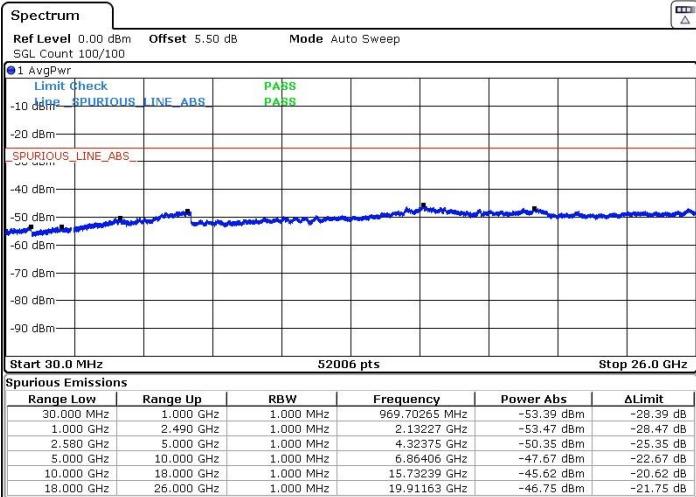

Date: 9 MAY.2018 18:40:28

LTE Band 7 / 20MHz+10MHz

Lowest Channel / QPSK

Lowest Channel / 16QAM

Date: 9 MAY.2018 19:01:33

Date: 9 MAY.2018 18:55:24

Lowest Channel / 64QAM

Date: 9 MAY.2018 18:53:15

LTE Band 7 / 20MHz+10MHz

Middle Channel / QPSK

Middle Channel / 16QAM

Date: 9 MAY.2018 19:09:46

Date: 9 MAY.2018 19:08:48

Middle Channel / 64QAM

Date: 9 MAY.2018 19:07:47