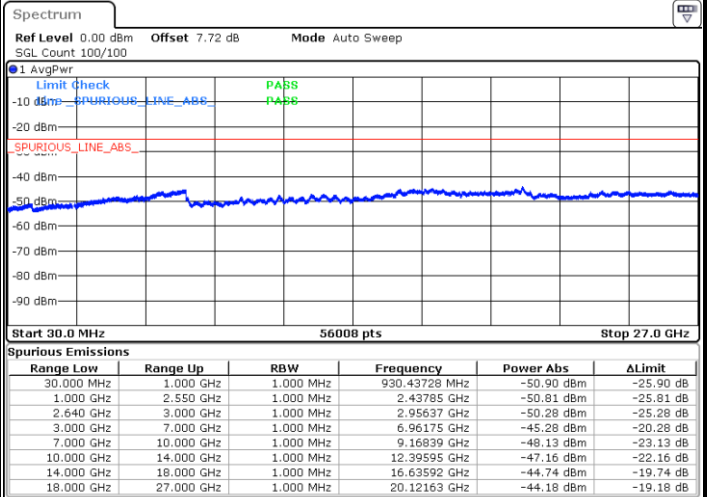

Highest Channel / 16QAM

Date: 8 MAY 2018 20:29:13

Date: 8 MAY 2018 20:30:08

LTE Band 38 / 5MHz

Lowest Channel / 64QAM

Middle Channel / 64QAM

Date: 8 MAY.2018 21:21:56

Date: 8 MAY.2018 21:22:49

Highest Channel / 64QAM

Date: 8 MAY.2018 21:23:42

LTE Band 38 / 10MHz

Lowest Channel / 64QAM

Middle Channel / 64QAM

Date: 8.MAY.2018 21:29:18

Date: 8.MAY.2018 21:30:31

Highest Channel / 64QAM

Date: 8.MAY.2018 21:31:23

LTE Band 38 / 15MHz

Lowest Channel / 64QAM

Middle Channel / 64QAM

Date: 8 MAY.2018 21:34:50

Date: 8 MAY.2018 21:36:04

Highest Channel / 64QAM

Date: 8 MAY.2018 21:38:01