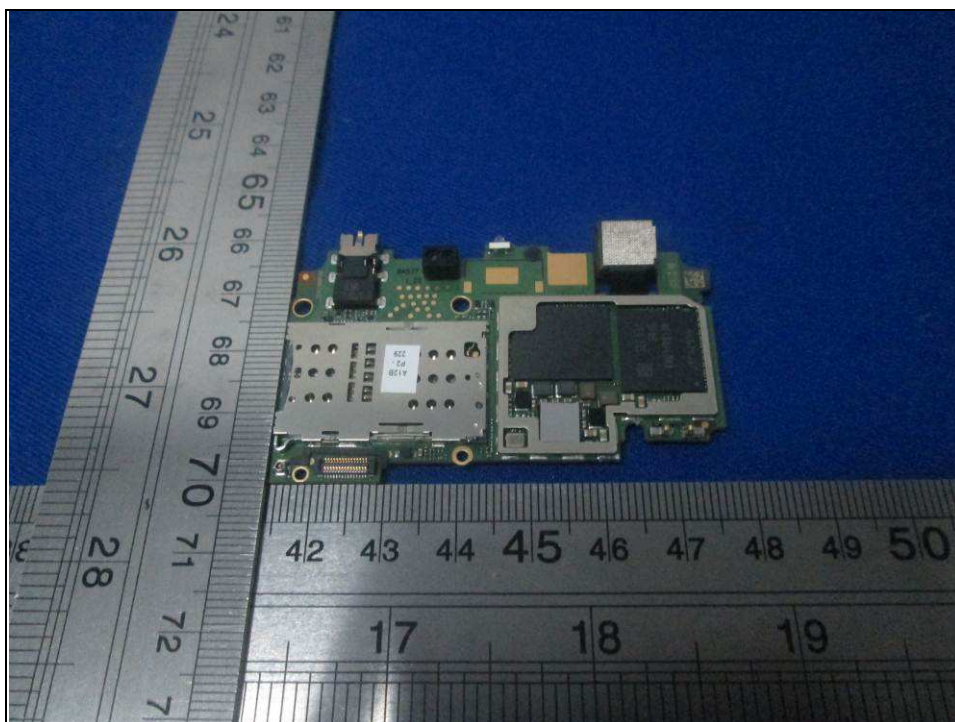

A D T

Reference No.: 160601W004

PHOTOGRAPHS OF THE EUT

A D T

Reference No.: 160601W004

WWAN Main Antenna

Reference No.: 160601W004

GPS Antenna

BT/WLAN Antenna

WWAN Diversity Antenna

A D T

Reference No.: 160601W004

A D T

Reference No.: 160601W004