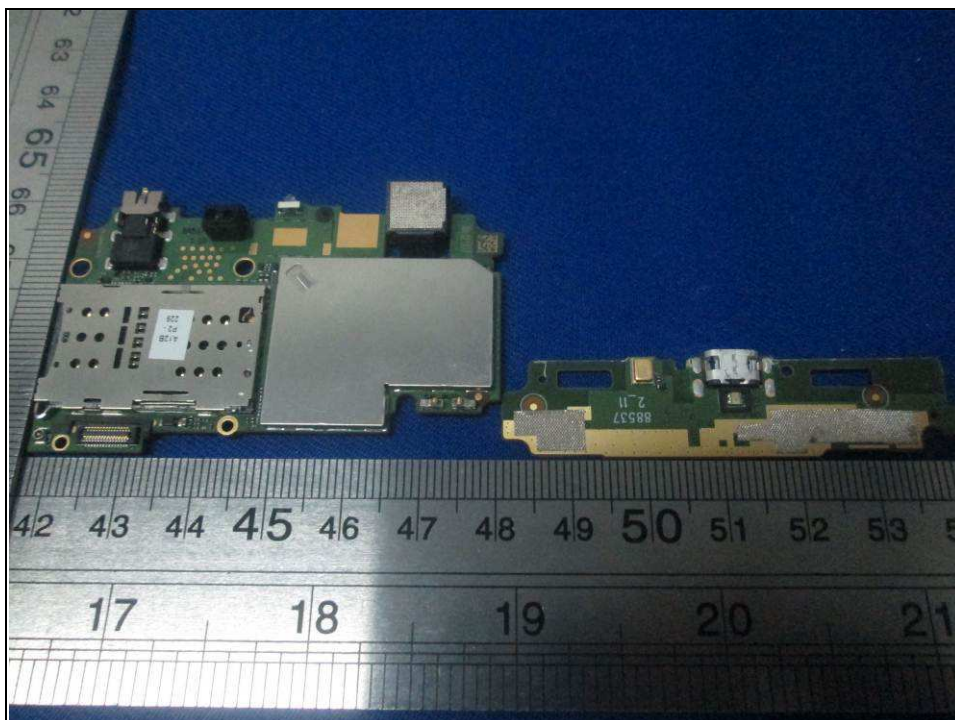

A D T

Reference No.: 160601W004

PHOTOGRAPHS OF THE EUT

A D T

Reference No.: 160601W004

WWAN Main Antenna

Reference No.: 160601W004

GPS Antenna

BT/WLAN Antenna

WWAN Diversity Antenna

A D T

Reference No.: 160601W004

A D T

Reference No.: 160601W004