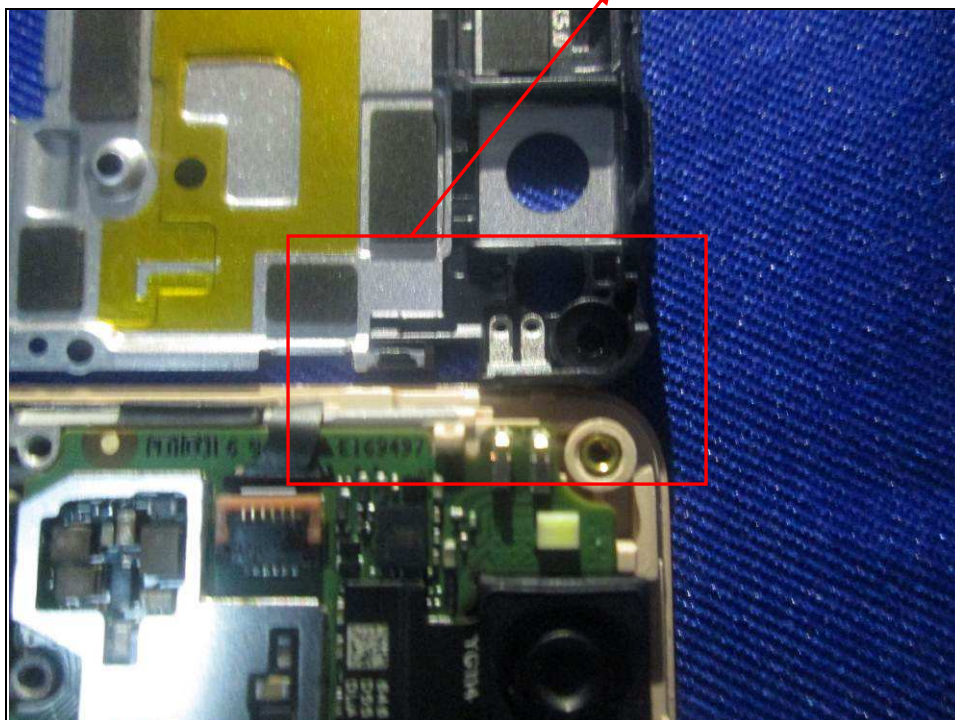

A D T

Reference No.: 160601W004

PHOTOGRAPHS OF THE EUT

A D T

Reference No.: 160601W004

WWAN Main Antenna

Reference No.: 160601W004

GPS Antenna

BT/WLAN Antenna

WWAN Diversity Antenna

A D T

Reference No.: 160601W004

A D T

Reference No.: 160601W004