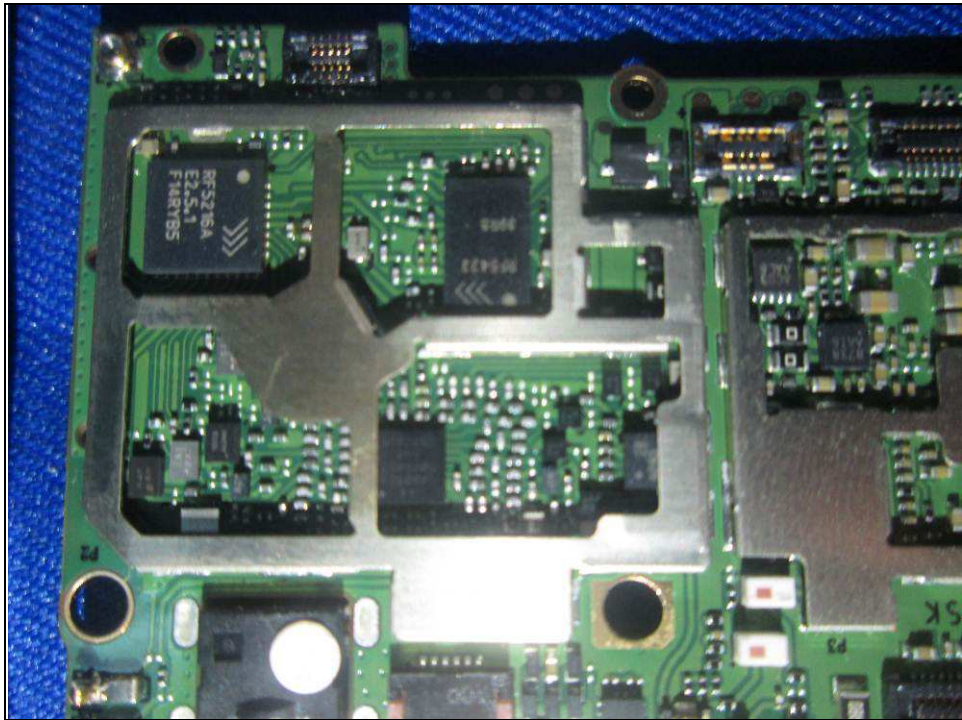

BT/WLAN Antenna

WWAN Diversity Antenna

A D T

Reference No.: 160601W004

A D T

Reference No.: 160601W004