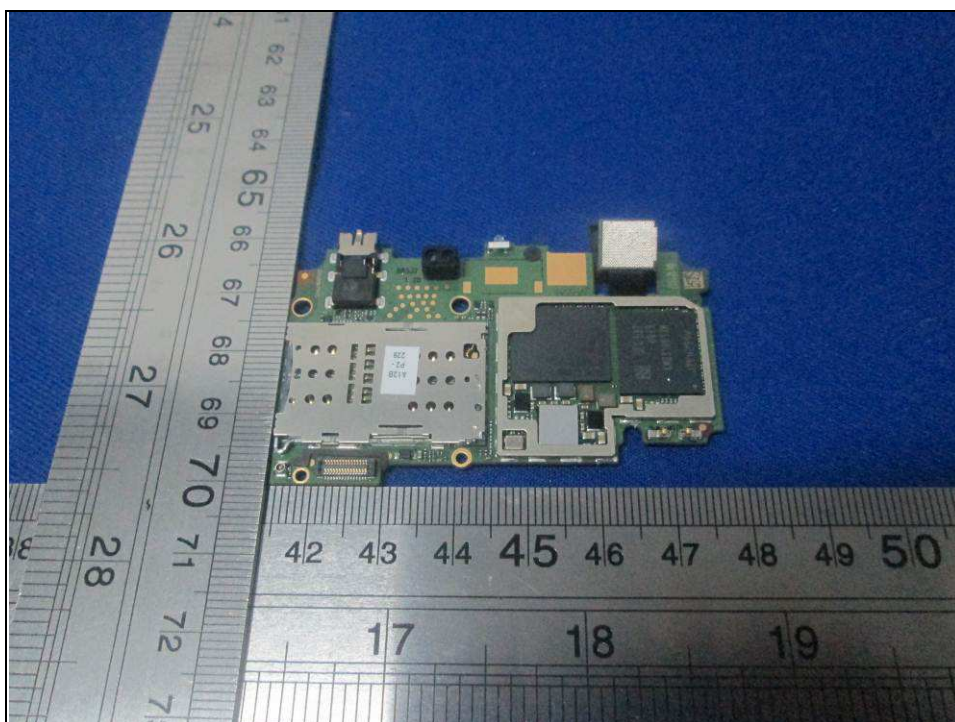

A D T

Reference No.: 160601W004

PHOTOGRAPHS OF THE EUT

A D T

Reference No.: 160601W004

WWAN Main Antenna

Reference No.: 160601W004

GPS Antenna

BT/WLAN Antenna

WWAN Diversity Antenna

A D T

Reference No.: 160601W004

A D T

Reference No.: 160601W004