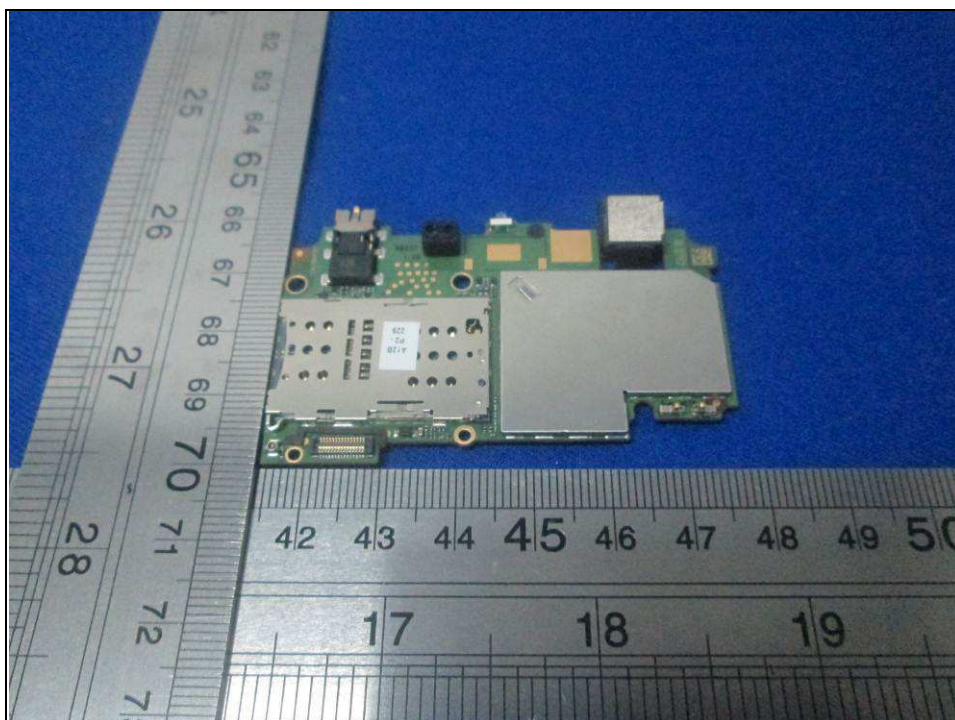

A D T

Reference No.: 160601W004

PHOTOGRAPHS OF THE EUT

A D T

Reference No.: 160601W004

WWAN Main Antenna

Reference No.: 160601W004

GPS Antenna

BT/WLAN Antenna

WWAN Diversity Antenna

A D T

Reference No.: 160601W004

A D T

Reference No.: 160601W004