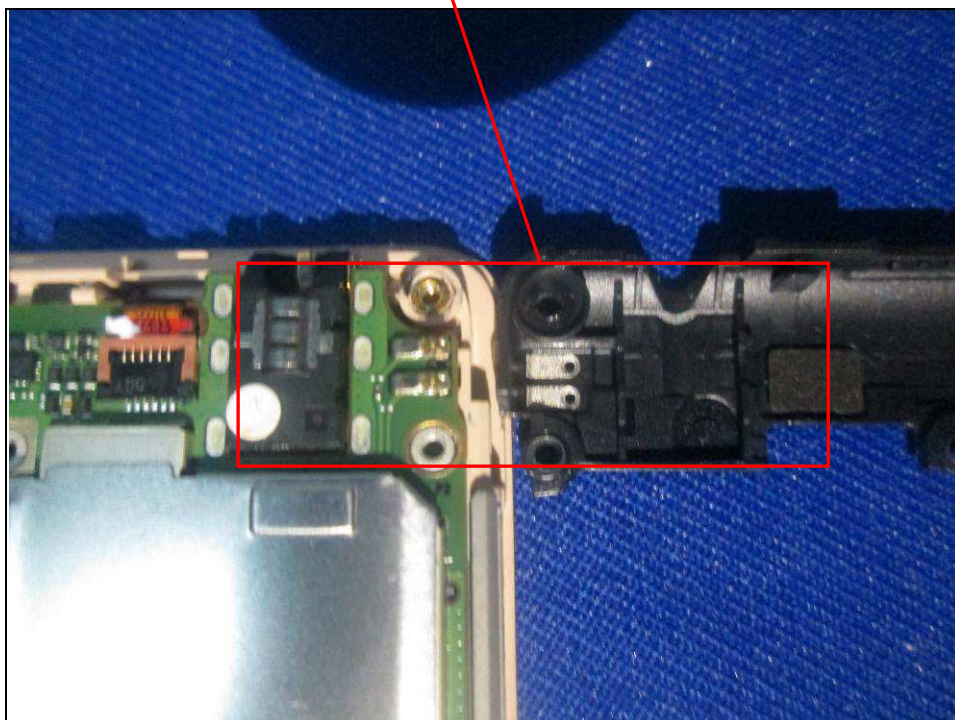

A D T

Reference No.: 160601W004

PHOTOGRAPHS OF THE EUT

A D T

Reference No.: 160601W004

WWAN Main Antenna

Reference No.: 160601W004

GPS Antenna

BT/WLAN Antenna

WWAN Diversity Antenna

A D T

Reference No.: 160601W004

A D T

Reference No.: 160601W004