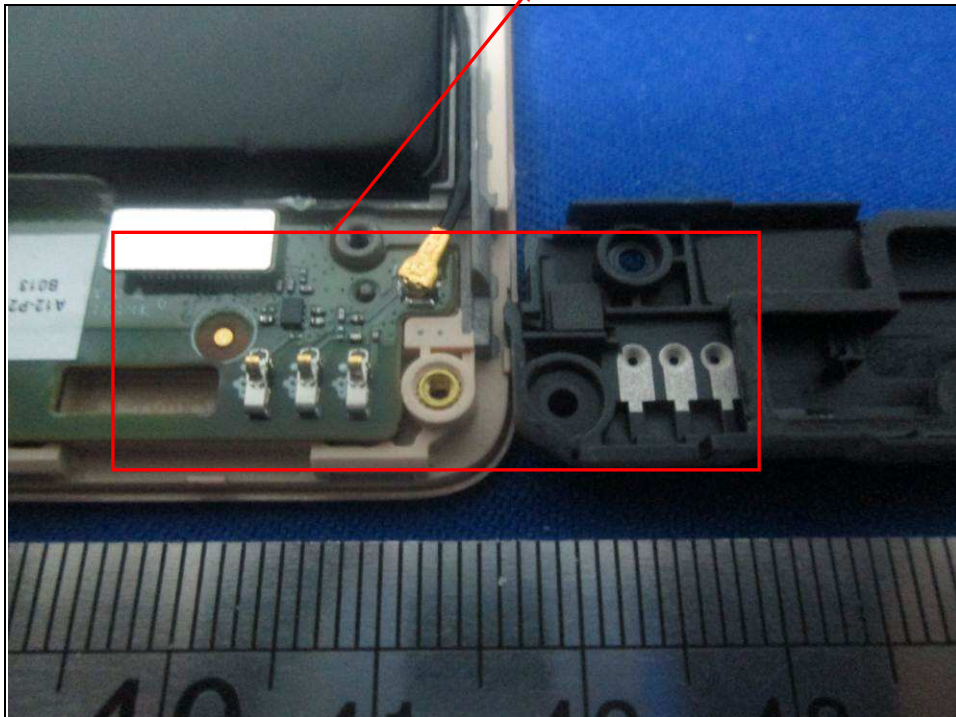

A D T

Reference No.: 160601W004

PHOTOGRAPHS OF THE EUT

A D T

Reference No.: 160601W004

WWAN Main Antenna

Reference No.: 160601W004

GPS Antenna

BT/WLAN Antenna

WWAN Diversity Antenna

A D T

Reference No.: 160601W004

A D T

Reference No.: 160601W004