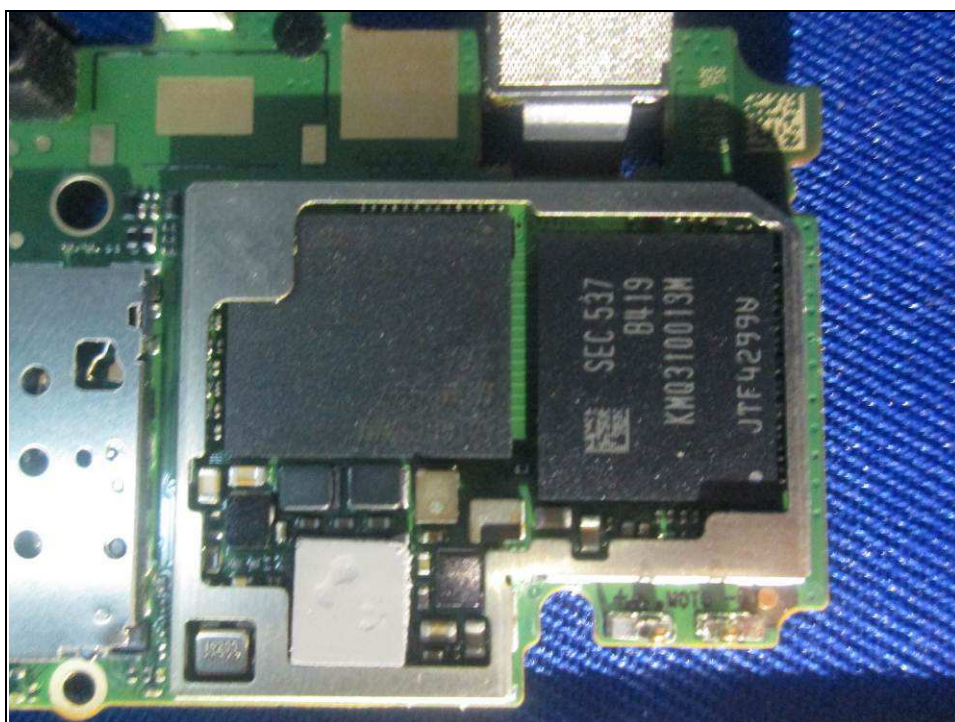

A D T

Reference No.: 160601W004

PHOTOGRAPHS OF THE EUT

A D T

Reference No.: 160601W004

WWAN Main Antenna

Reference No.: 160601W004

GPS Antenna

BT/WLAN Antenna

WWAN Diversity Antenna

A D T

Reference No.: 160601W004

A D T

Reference No.: 160601W004