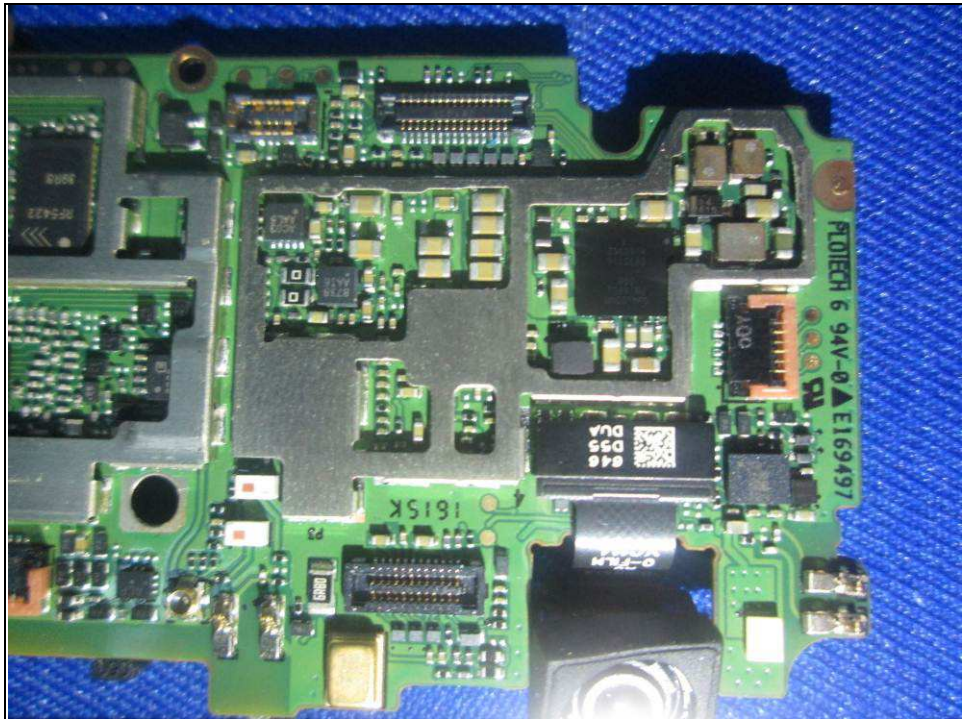

A D T

Reference No.: 160601W004

PHOTOGRAPHS OF THE EUT

A D T

Reference No.: 160601W004

WWAN Main Antenna

Reference No.: 160601W004

GPS Antenna

BT/WLAN Antenna

WWAN Diversity Antenna

A D T

Reference No.: 160601W004

A D T

Reference No.: 160601W004