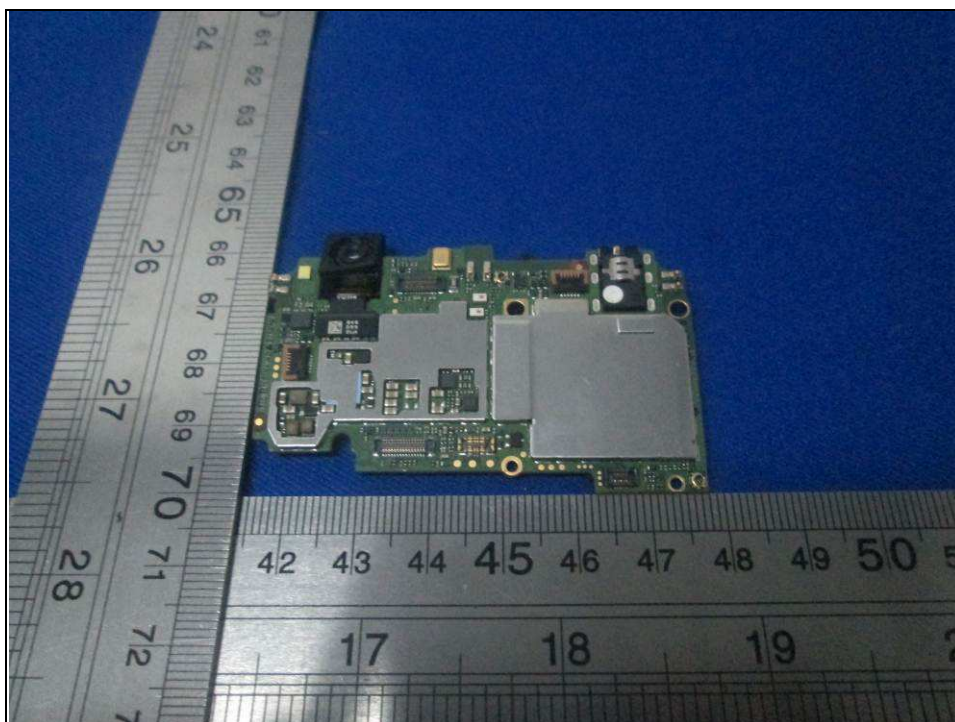

A D T

Reference No.: 160601W004

PHOTOGRAPHS OF THE EUT

A D T

Reference No.: 160601W004

WWAN Main Antenna

Reference No.: 160601W004

GPS Antenna

BT/WLAN Antenna

WWAN Diversity Antenna

A D T

Reference No.: 160601W004

A D T

Reference No.: 160601W004