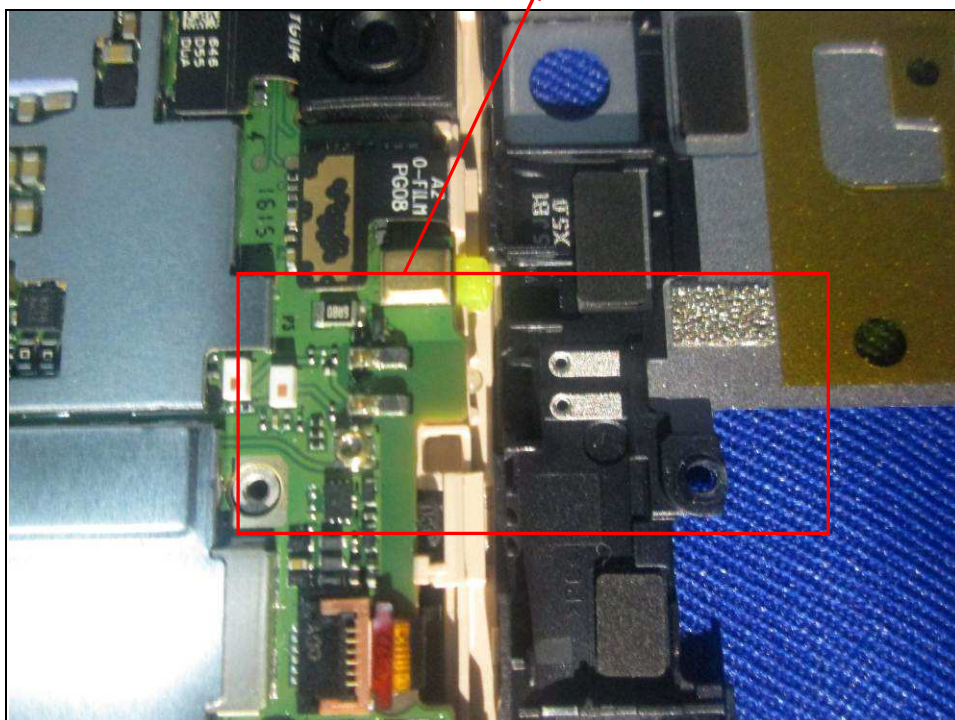

A D T

Reference No.: 160601W004

PHOTOGRAPHS OF THE EUT

A D T

Reference No.: 160601W004

WWAN Main Antenna

Reference No.: 160601W004

GPS Antenna

BT/WLAN Antenna

WWAN Diversity Antenna

A D T

Reference No.: 160601W004

A D T

Reference No.: 160601W004