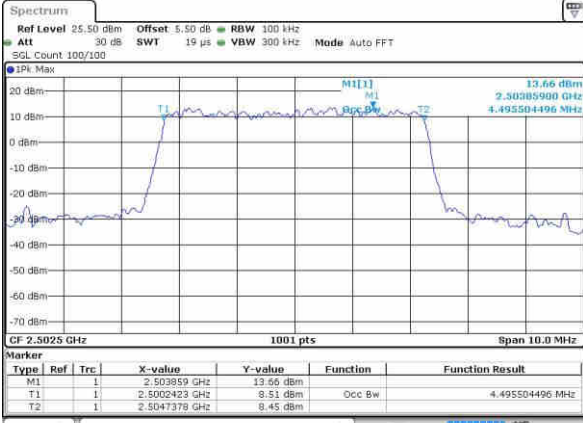

LTE Band 7

Lowest Channel / 5MHz / QPSK

Date: 10 NOV 2018 11:40:09