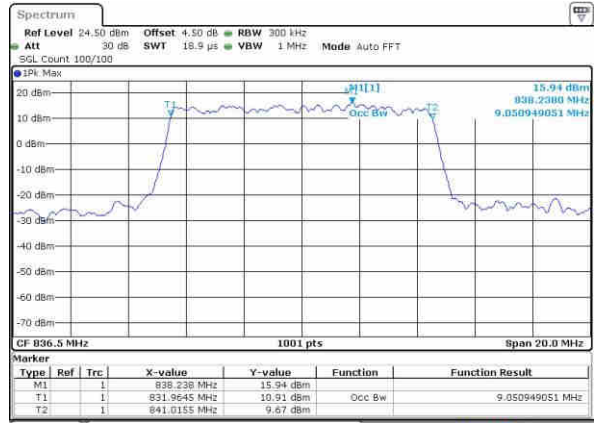

Highest Channel / 1.4MHz / 64QAM

Date: 5 NOV 2018 16:00:11

Highest Channel / 3MHz / 64QAM

Date: 5 NOV 2018 16:07:57

LTE Band 5

Lowest Channel / 5MHz / 64QAM

Date: 5 NOV 2018 18:11:39

Lowest Channel / 10MHz / 64QAM

Date: 5 NOV 2018 18:19:25

Middle Channel / 5MHz / 64QAM

Date: 5 NOV 2018 18:15:21

Middle Channel / 10MHz / 64QAM

Date: 5 NOV 2018 18:23:07

Highest Channel / 5MHz / 64QAM

Date: 5 NOV 2018 18:15:43

Highest Channel / 10MHz / 64QAM