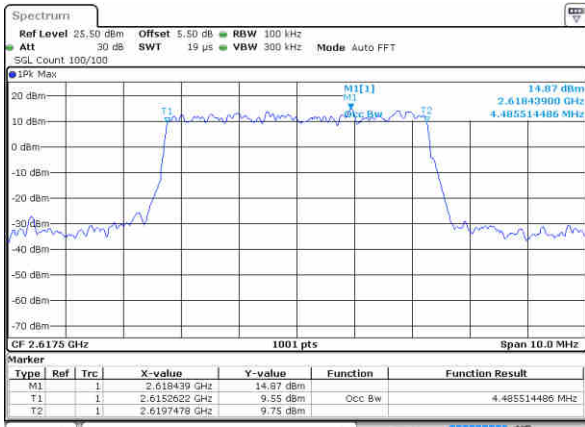

Highest Channel / 5MHz / QPSK

Date: 18 NOV 2018 10:22:18