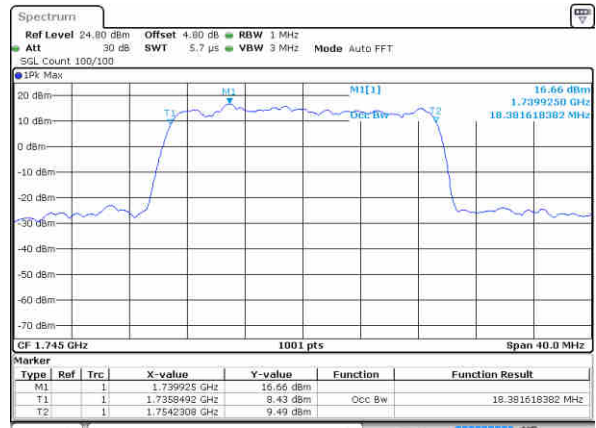

Middle Channel / 10MHz / 64QAM

Date: 10 NOV 2018 04:38:07

Highest Channel / 5MHz / 64QAM

Date: 10 NOV 2018 04:31:07

Highest Channel / 10MHz / 64QAM

Date: 10 NOV 2018 04:39:22

LTE Band 4

Lowest Channel / 15MHz / 64QAM

Date: 10 NOV 2018 04:42:52

Lowest Channel / 20MHz / 64QAM

Date: 10 NOV 2018 04:51:07

Middle Channel / 15MHz / 64QAM

Date: 10 NOV 2018 04:48:22

Middle Channel / 20MHz / 64QAM

Date: 10 NOV 2018 04:54:38

Highest Channel / 15MHz / 64QAM

Date: 10 NOV 2018 04:47:38

Highest Channel / 20MHz / 64QAM

Date: 10 NOV 2018 04:55:53

LTE Band 5

Lowest Channel / 1.4MHz / QPSK

Date: 5 NOV 2018 13:39:54

Lowest Channel / 1.4MHz / 16QAM

Date: 5 NOV 2018 13:40:06