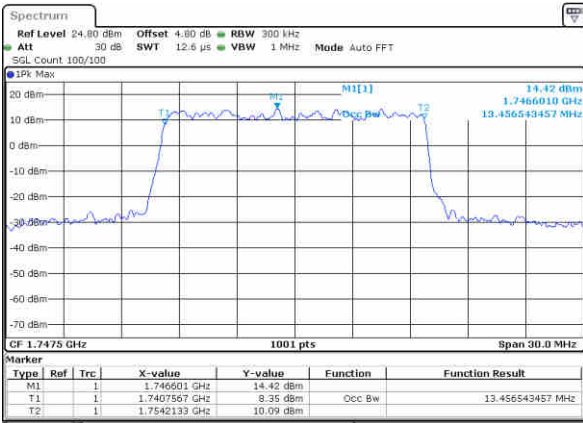

Highest Channel / 10MHz / 16QAM

Date: 10 NOV 2018 03:24:34

LTE Band 4

Lowest Channel / 15MHz / QPSK

Date: 10 NOV 2018 03:31:24

Lowest Channel / 15MHz / 16QAM

Date: 10 NOV 2018 03:31:34

Middle Channel / 15MHz / QPSK

Date: 10 NOV 2018 03:38:24

Middle Channel / 15MHz / 16QAM

Date: 10 NOV 2018 03:38:34

Highest Channel / 15MHz / QPSK

Date: 10 NOV 2018 03:40:54

Highest Channel / 15MHz / 16QAM

Date: 10 NOV 2018 03:41:04

LTE Band 4