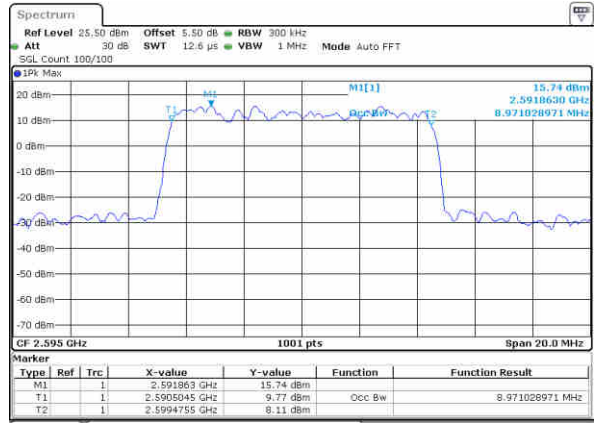

Middle Channel / 10MHz / 16QAM

Date: 18 NOV 2018 10:32:20