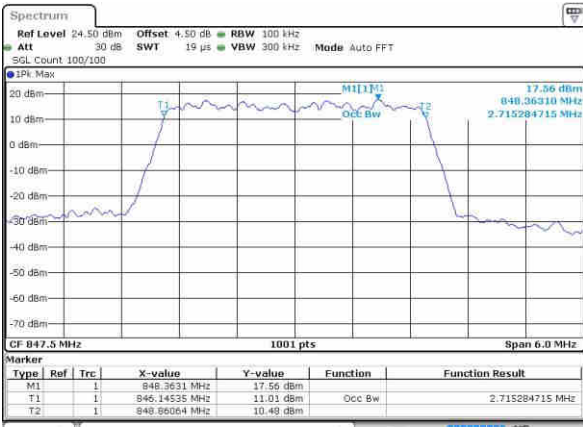

LTE Band 5

Lowest Channel / 3MHz / QPSK

Date: 5 NOV 2018 14:17:15

Lowest Channel / 3MHz / 16QAM

Date: 5 NOV 2018 14:17:28

Middle Channel / 3MHz / QPSK

Date: 5 NOV 2018 14:29:11

Middle Channel / 3MHz / 16QAM

Date: 5 NOV 2018 14:28:23

Highest Channel / 3MHz / QPSK

Date: 5 NOV 2018 14:35:33

Highest Channel / 3MHz / 16QAM

Date: 5 NOV 2018 14:35:44

LTE Band 5

Lowest Channel / 5MHz / QPSK

Date: 5 NOV 2018 14:56:15