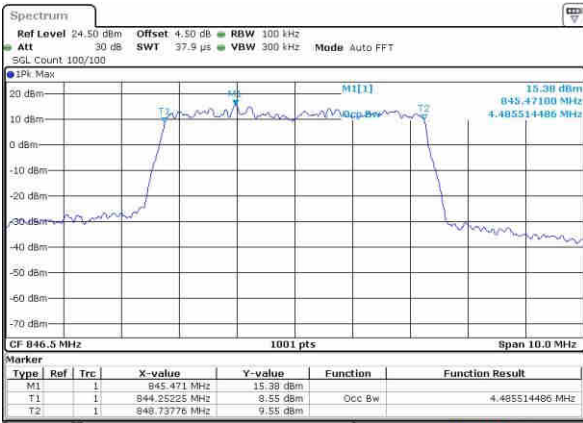

Highest Channel / 1.4MHz / 64QAM

Date: 5 NOV 2018 16:00:11

Highest Channel / 3MHz / 64QAM

Date: 5 NOV 2018 16:07:57

LTE Band 5

Lowest Channel / 5MHz / 64QAM

Date: 5 NOV 2018 18:11:39

Lowest Channel / 10MHz / 64QAM

Date: 5 NOV 2018 18:19:25

Middle Channel / 5MHz / 64QAM

Date: 5 NOV 2018 18:15:21

Middle Channel / 10MHz / 64QAM

Date: 5 NOV 2018 18:23:07

Highest Channel / 5MHz / 64QAM

Date: 5 NOV 2018 18:15:43

Highest Channel / 10MHz / 64QAM

Date: 5 NOV 2018 18:23:29

LTE Band 7

Lowest Channel / 5MHz / QPSK

Date: 10 NOV 2018 11:40:09

Lowest Channel / 5MHz / 16QAM

Date: 10 NOV 2018 11:40:31

Middle Channel / 5MHz / QPSK

Date: 10 NOV 2018 11:41:14