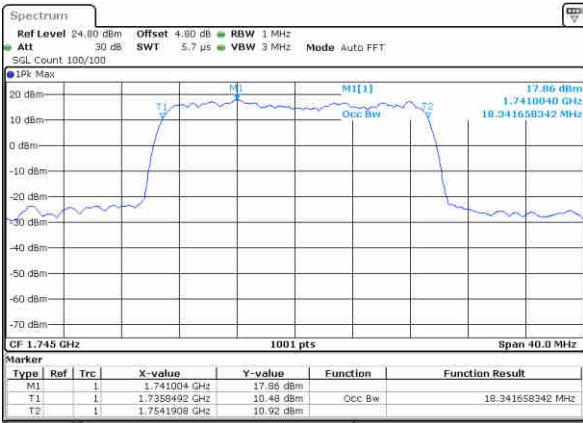

Date: 10 NOV 2018 03:38:24

Middle Channel / 15MHz / 16QAM

Date: 10 NOV 2018 03:38:34

Highest Channel / 15MHz / QPSK

Date: 10 NOV 2018 03:40:54

Highest Channel / 15MHz / 16QAM

Date: 10 NOV 2018 03:41:04

LTE Band 4

Lowest Channel / 20MHz / QPSK

Date: 10 NOV 2018 03:47:53

Lowest Channel / 20MHz / 16QAM

Date: 10 NOV 2018 03:48:03

Middle Channel / 20MHz / QPSK

Date: 10 NOV 2018 03:54:53

Middle Channel / 20MHz / 16QAM

Date: 10 NOV 2018 03:55:03

Highest Channel / 20MHz / QPSK

Date: 10 NOV 2018 03:57:23

Highest Channel / 20MHz / 16QAM

Date: 10 NOV 2018 03:57:33

LTE Band 4

Lowest Channel / 1.4MHz / 64QAM

Date: 10 NOV 2018 04:09:53

Lowest Channel / 3MHz / 64QAM