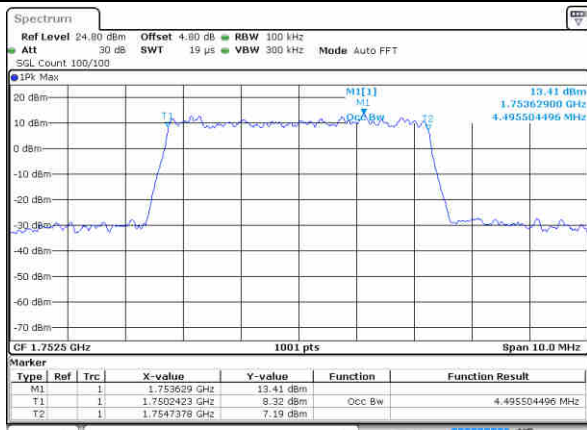

Date: 10 NOV 2018 04:22:52

LTE Band 4

Lowest Channel / 5MHz / 64QAM

Date: 10 NOV 2018 04:26:22

Lowest Channel / 10MHz / 64QAM

Date: 10 NOV 2018 04:34:37

Middle Channel / 5MHz / 64QAM

Date: 10 NOV 2018 04:29:52

Middle Channel / 10MHz / 64QAM

Date: 10 NOV 2018 04:38:07

Highest Channel / 5MHz / 64QAM

Date: 10 NOV 2018 04:31:07

Highest Channel / 10MHz / 64QAM

Date: 10 NOV 2018 04:39:22

LTE Band 4

Lowest Channel / 15MHz / 64QAM