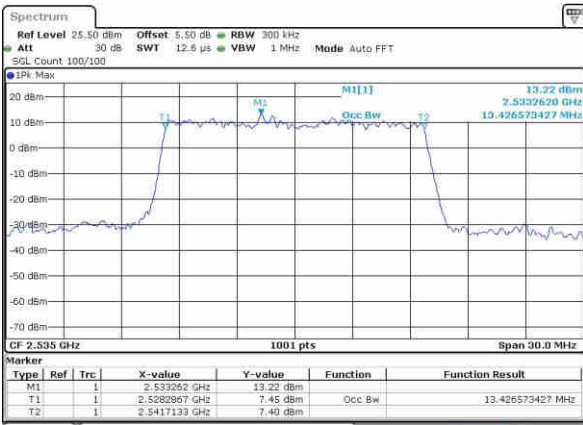

Highest Channel / 10MHz / 64QAM

Date: 10 NOV 2018 13:32:29

LTE Band 7

Lowest Channel / 15MHz / 64QAM

Date: 10 NOV 2018 13:33:15

Lowest Channel / 20MHz / 64QAM

Date: 10 NOV 2018 13:34:23

Middle Channel / 15MHz / 64QAM

Date: 10 NOV 2018 13:33:26

Middle Channel / 20MHz / 64QAM

Date: 10 NOV 2018 13:34:35

Highest Channel / 15MHz / 64QAM

Date: 10 NOV 2018 13:33:38

Highest Channel / 20MHz / 64QAM

Date: 10 NOV 2018 13:34:46

LTE Band 38