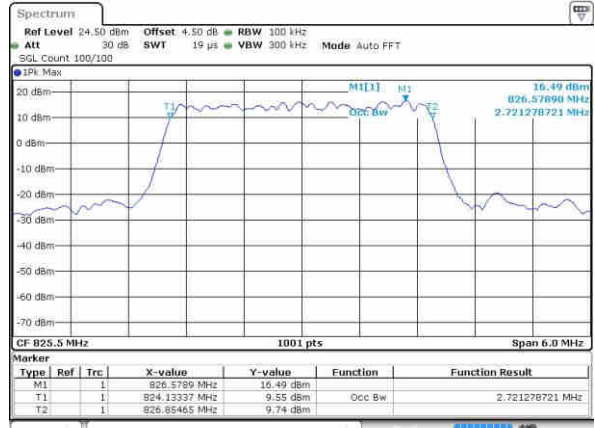

Lowest Channel / 3MHz / 16QAM

Date: 5 NOV 2018 14:17:28