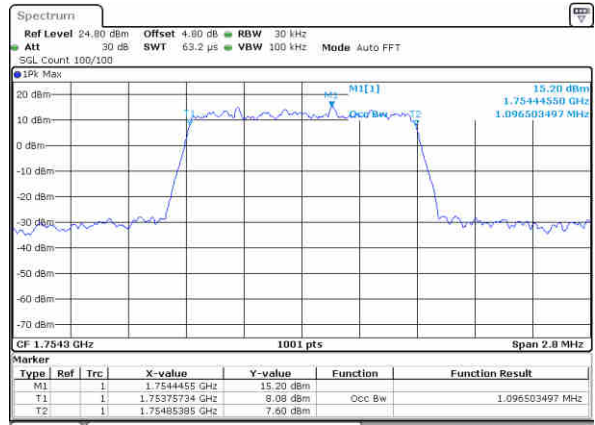

Lowest Channel / 1.4MHz / 16QAM

Date: 10 NOV 2018 02:21:44

Middle Channel / 1.4MHz / QPSK

Date: 10 NOV 2018 02:28:35

Middle Channel / 1.4MHz / 16QAM

Date: 10 NOV 2018 02:28:45

Highest Channel / 1.4MHz / QPSK

Date: 10 NOV 2018 02:31:05

Highest Channel / 1.4MHz / 16QAM

Date: 10 NOV 2018 02:31:15

LTE Band 4

Lowest Channel / 3MHz / QPSK

Date: 10 NOV 2018 02:38:04

Lowest Channel / 3MHz / 16QAM

Date: 10 NOV 2018 02:38:15