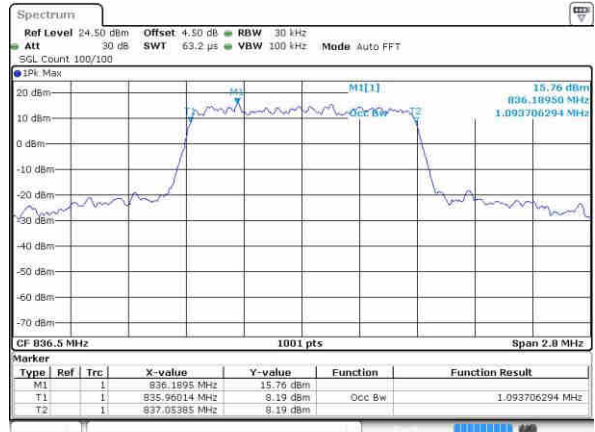

Middle Channel / 1.4MHz / 16QAM

Date: 5 NOV 2018 14:03:43