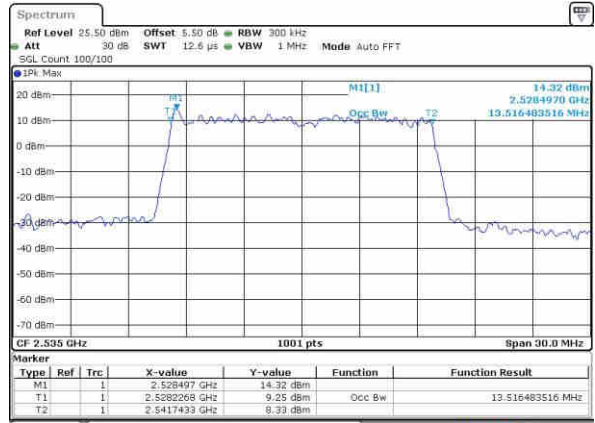

Middle Channel / 15MHz / 16QAM

Date: 10 NOV 2018 13:24:54