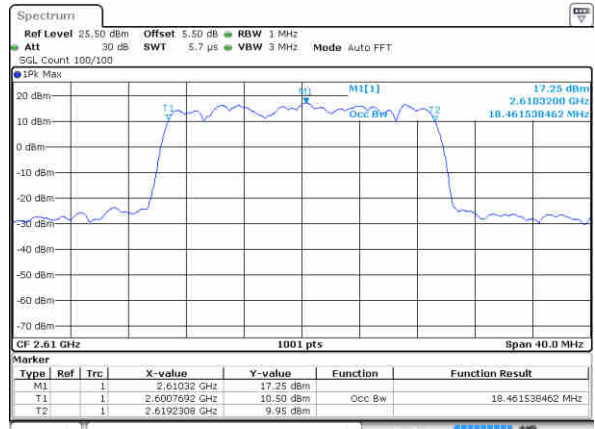

Middle Channel / 15MHz / 16QAM

Date: 18 NOV 2018 10:38:38

Highest Channel / 15MHz / QPSK

Date: 18 NOV 2018 10:39:39

Highest Channel / 15MHz / 16QAM

Date: 18 NOV 2018 10:40:02

LTE Band 38

Lowest Channel / 20MHz / QPSK

Date: 18 NOV 2018 10:40:55

Lowest Channel / 20MHz / 16QAM

Date: 18 NOV 2018 10:41:16

Middle Channel / 20MHz / QPSK

Date: 18 NOV 2018 10:43:21

Middle Channel / 20MHz / 16QAM

Date: 18 NOV 2018 10:42:29

Highest Channel / 20MHz / QPSK

Date: 18 NOV 2018 10:43:59

Highest Channel / 20MHz / 16QAM

Date: 18 NOV 2018 10:44:30

LTE Band 38

Lowest Channel / 5MHz / 64QAM

Date: 18 NOV 2018 10:20:30

Lowest Channel / 10MHz / 64QAM

Date: 18 NOV 2018 10:31:39