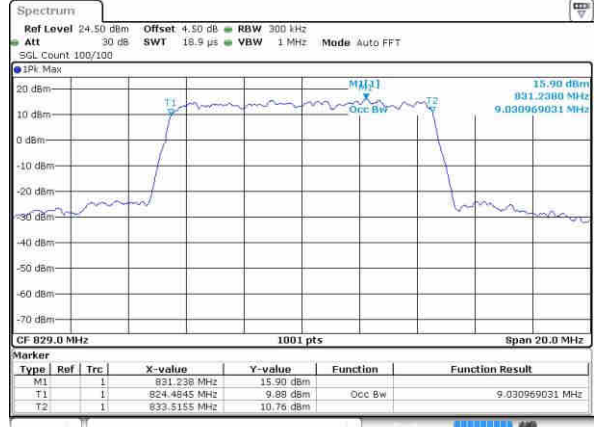

Highest Channel / 5MHz / 16QAM

Date: 5 NOV 2018 15:18:02

LTE Band 5

Lowest Channel / 10MHz / QPSK

Date: 5 NOV 2018 15:21:45

Lowest Channel / 10MHz / 16QAM

Date: 5 NOV 2018 15:21:58

Middle Channel / 10MHz / QPSK

Date: 5 NOV 2018 15:31:15

Middle Channel / 10MHz / 16QAM

Date: 5 NOV 2018 15:31:26

Highest Channel / 10MHz / QPSK

Date: 5 NOV 2018 15:35:20

Highest Channel / 10MHz / 16QAM

Date: 5 NOV 2018 15:35:32

LTE Band 5