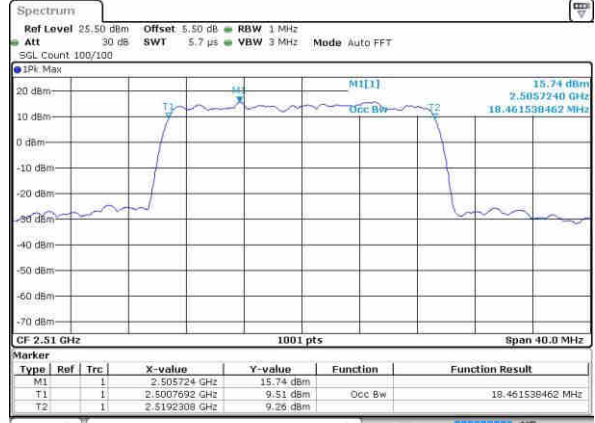

Lowest Channel / 20MHz / 16QAM

Date: 10 NOV 2018 13:26:00