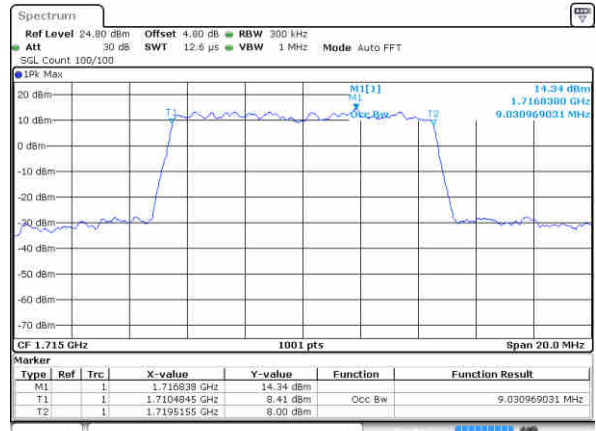

Date: 10 NOV 2018 04:22:52

LTE Band 4

Lowest Channel / 5MHz / 64QAM

Date: 10 NOV 2018 04:26:22

Lowest Channel / 10MHz / 64QAM

Date: 10 NOV 2018 04:34:37

Middle Channel / 5MHz / 64QAM

Date: 10 NOV 2018 04:29:52

Middle Channel / 10MHz / 64QAM

Date: 10 NOV 2018 04:38:07

Highest Channel / 5MHz / 64QAM

Date: 10 NOV 2018 04:31:07

Highest Channel / 10MHz / 64QAM

Date: 10 NOV 2018 04:39:22

LTE Band 4

Lowest Channel / 15MHz / 64QAM