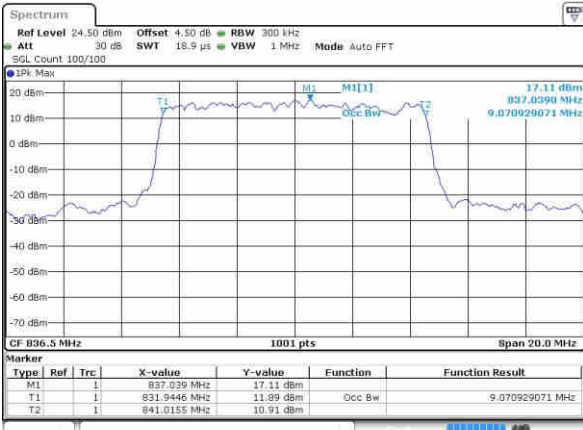

Highest Channel / 5MHz / 16QAM

Date: 5 NOV 2018 15:18:02

LTE Band 5

Lowest Channel / 10MHz / QPSK

Date: 5 NOV 2018 15:21:45

Lowest Channel / 10MHz / 16QAM

Date: 5 NOV 2018 15:21:58

Middle Channel / 10MHz / QPSK

Date: 5 NOV 2018 15:31:15

Middle Channel / 10MHz / 16QAM

Date: 5 NOV 2018 15:31:26

Highest Channel / 10MHz / QPSK

Date: 5 NOV 2018 15:35:20

Highest Channel / 10MHz / 16QAM

Date: 5 NOV 2018 15:35:32

LTE Band 5