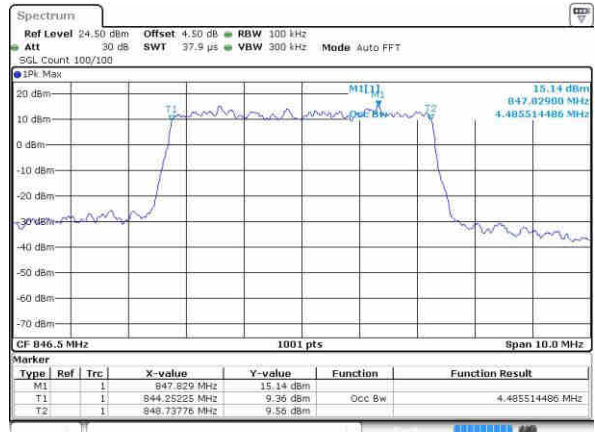

Lowest Channel / 5MHz / 16QAM

Date: 5 NOV 2018 14:56:28

Middle Channel / 5MHz / QPSK

Date: 5 NOV 2018 15:16:44

Middle Channel / 5MHz / 16QAM

Date: 5 NOV 2018 15:16:24

Highest Channel / 5MHz / QPSK

Date: 5 NOV 2018 15:17:39

Highest Channel / 5MHz / 16QAM

Date: 5 NOV 2018 15:18:02

LTE Band 5

Lowest Channel / 10MHz / QPSK

Date: 5 NOV 2018 15:21:45

Lowest Channel / 10MHz / 16QAM

Date: 5 NOV 2018 15:21:58

Middle Channel / 10MHz / QPSK