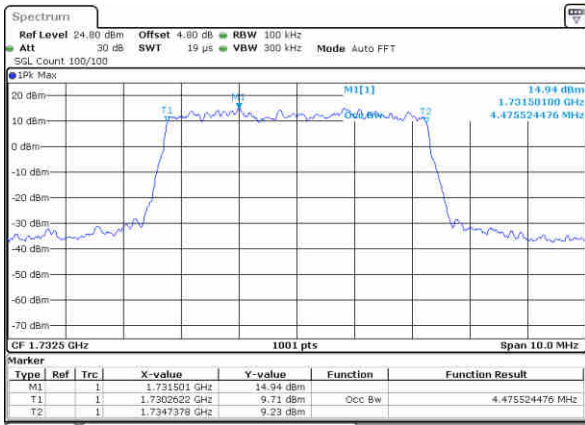

LTE Band 4

Lowest Channel / 5MHz / QPSK

Date: 10 NOV 2018 02:58:25

Lowest Channel / 5MHz / 16QAM

Date: 10 NOV 2018 02:58:35

Middle Channel / 5MHz / QPSK

Date: 10 NOV 2018 03:05:24

Middle Channel / 5MHz / 16QAM

Date: 10 NOV 2018 03:05:35

Highest Channel / 5MHz / QPSK

Date: 10 NOV 2018 03:07:54

Highest Channel / 5MHz / 16QAM

Date: 10 NOV 2018 03:08:04

LTE Band 4

Lowest Channel / 10MHz / QPSK

Date: 10 NOV 2018 03:14:54