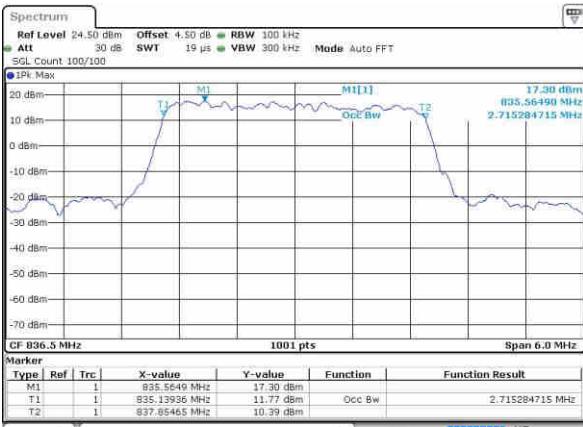

LTE Band 5

Lowest Channel / 3MHz / QPSK

Date: 5 NOV 2018 14:17:15

Lowest Channel / 3MHz / 16QAM

Date: 5 NOV 2018 14:17:28

Middle Channel / 3MHz / QPSK

Date: 5 NOV 2018 14:29:11

Middle Channel / 3MHz / 16QAM

Date: 5 NOV 2018 14:28:23

Highest Channel / 3MHz / QPSK

Date: 5 NOV 2018 14:35:33

Highest Channel / 3MHz / 16QAM

Date: 5 NOV 2018 14:35:44

LTE Band 5

Lowest Channel / 5MHz / QPSK

Date: 5 NOV 2018 14:56:15