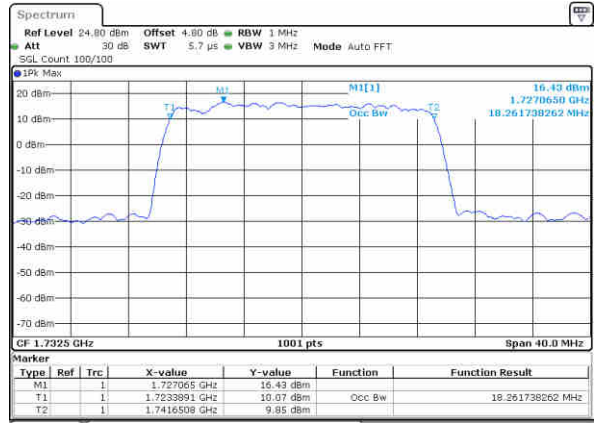

Date: 10 NOV 2018 03:38:24

Middle Channel / 15MHz / 16QAM

Date: 10 NOV 2018 03:38:34

Highest Channel / 15MHz / QPSK

Date: 10 NOV 2018 03:40:54

Highest Channel / 15MHz / 16QAM

Date: 10 NOV 2018 03:41:04

LTE Band 4

Lowest Channel / 20MHz / QPSK

Date: 10 NOV 2018 03:47:53

Lowest Channel / 20MHz / 16QAM

Date: 10 NOV 2018 03:48:03

Middle Channel / 20MHz / QPSK

Date: 10 NOV 2018 03:54:53

Middle Channel / 20MHz / 16QAM

Date: 10 NOV 2018 03:55:03

Highest Channel / 20MHz / QPSK

Date: 10 NOV 2018 03:57:23

Highest Channel / 20MHz / 16QAM

Date: 10 NOV 2018 03:57:33

LTE Band 4

Lowest Channel / 1.4MHz / 64QAM

Date: 10 NOV 2018 04:09:53

Lowest Channel / 3MHz / 64QAM