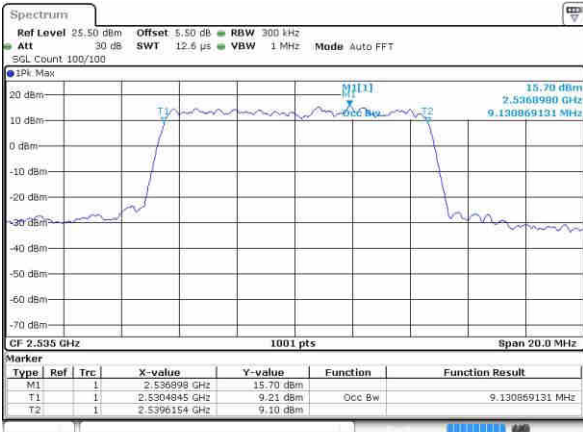

Middle Channel / 10MHz / QPSK

Date: 10 NOV 2018 12:36:33