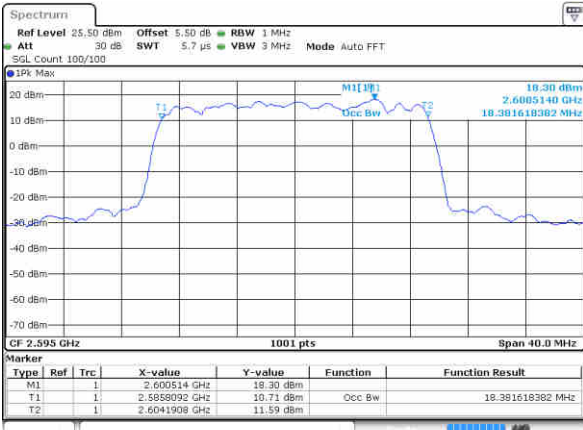

Middle Channel / 20MHz / QPSK

Date: 18 NOV 2018 10:43:21