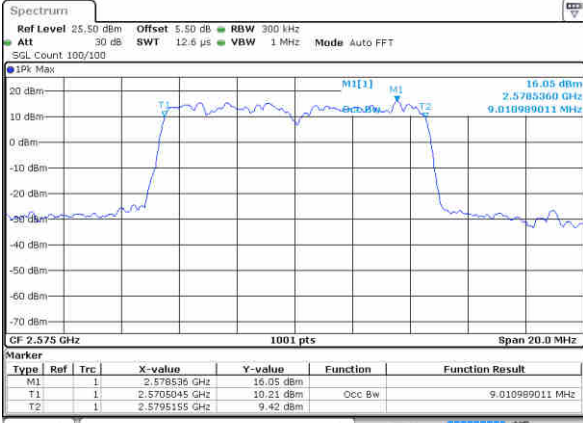

Highest Channel / 5MHz / QPSK

Date: 18 NOV 2018 10:22:18

Highest Channel / 5MHz / 16QAM

Date: 18 NOV 2018 10:23:11

LTE Band 38

Lowest Channel / 10MHz / QPSK

Date: 18 NOV 2018 10:30:53

Lowest Channel / 10MHz / 16QAM