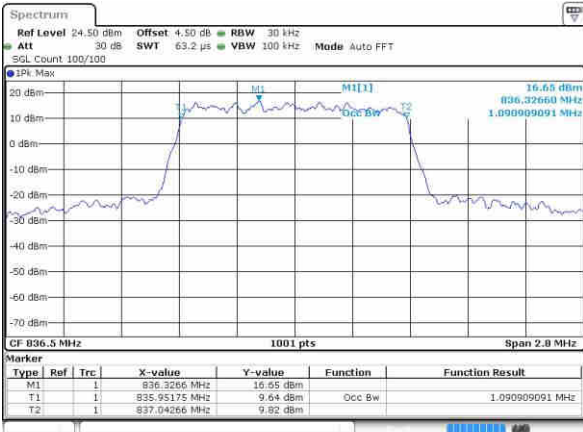

Middle Channel / 1.4MHz / QPSK

Date: 5 NOV 2018 14:03:32