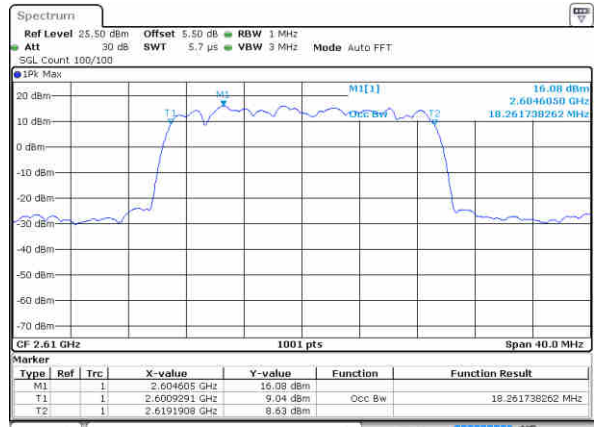

Middle Channel / 5MHz / 64QAM

Date: 18 NOV 2018 10:20:54

Middle Channel / 10MHz / 64QAM

Date: 18 NOV 2018 10:32:08

Highest Channel / 5MHz / 64QAM

Date: 18 NOV 2018 10:23:21

Highest Channel / 10MHz / 64QAM

Date: 18 NOV 2018 10:36:11

LTE Band 38

Lowest Channel / 15MHz / 64QAM

Date: 18 NOV 2018 10:37:48

Lowest Channel / 20MHz / 64QAM

Date: 18 NOV 2018 10:41:37

Middle Channel / 15MHz / 64QAM

Date: 18 NOV 2018 10:38:15

Middle Channel / 20MHz / 64QAM

Date: 18 NOV 2018 10:42:06

Highest Channel / 15MHz / 64QAM

Date: 18 NOV 2018 10:40:24

Highest Channel / 20MHz / 64QAM

Date: 18 NOV 2018 10:44:51