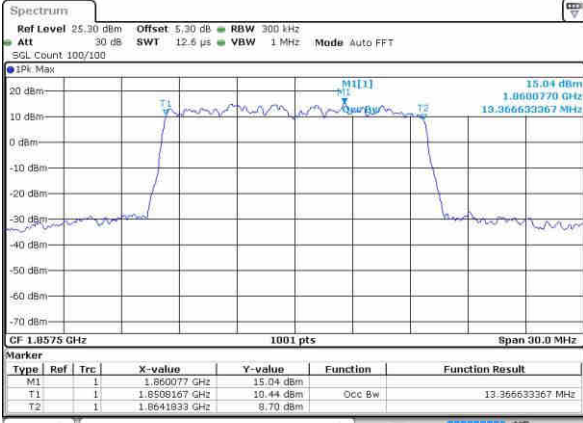

LTE Band 2

Lowest Channel / 15MHz / 64QAM

Date: 6 NOV 2018 10:20:12

Lowest Channel / 20MHz / 64QAM

Date: 6 NOV 2018 10:20:48

Middle Channel / 15MHz / 64QAM

Date: 6 NOV 2018 10:20:23

Middle Channel / 20MHz / 64QAM

Date: 6 NOV 2018 10:20:58

Highest Channel / 15MHz / 64QAM

Date: 6 NOV 2018 10:20:35

Highest Channel / 20MHz / 64QAM

Date: 6 NOV 2018 10:21:09

LTE Band 4

Lowest Channel / 1.4MHz / QPSK

Date: 10 NOV 2018 02:21:34