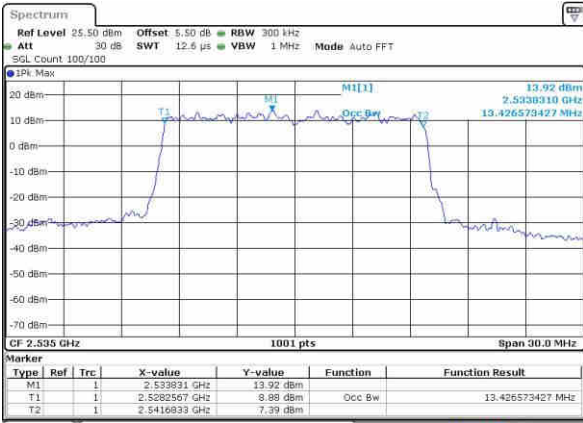

Middle Channel / 15MHz / QPSK

Date: 10 NOV 2018 13:24:33