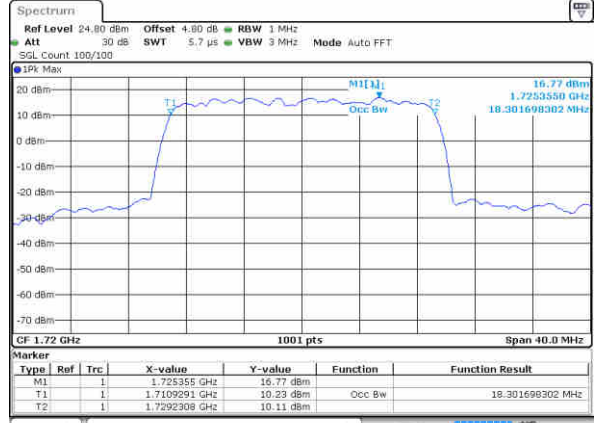

Lowest Channel / 20MHz / 16QAM

Date: 10 NOV 2018 03:48:03