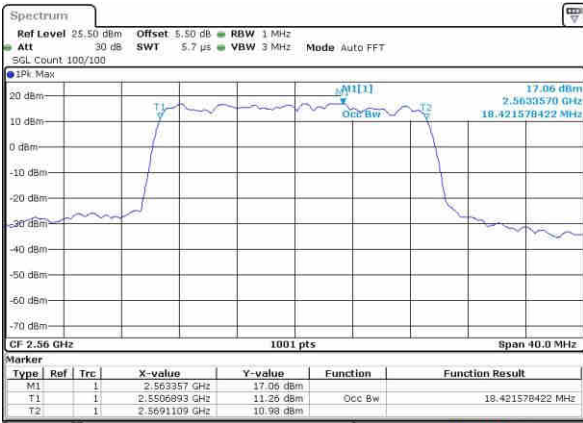

LTE Band 7

Lowest Channel / 20MHz / QPSK

Date: 10 NOV 2018 13:26:22

Lowest Channel / 20MHz / 16QAM

Date: 10 NOV 2018 13:26:00

Middle Channel / 20MHz / QPSK

Date: 10 NOV 2018 13:26:43

Middle Channel / 20MHz / 16QAM

Date: 10 NOV 2018 13:27:05

Highest Channel / 20MHz / QPSK

Date: 10 NOV 2018 13:27:49

Highest Channel / 20MHz / 16QAM

Date: 10 NOV 2018 13:27:27

LTE Band 7

Lowest Channel / 5MHz / 64QAM

Date: 10 NOV 2018 13:30:58