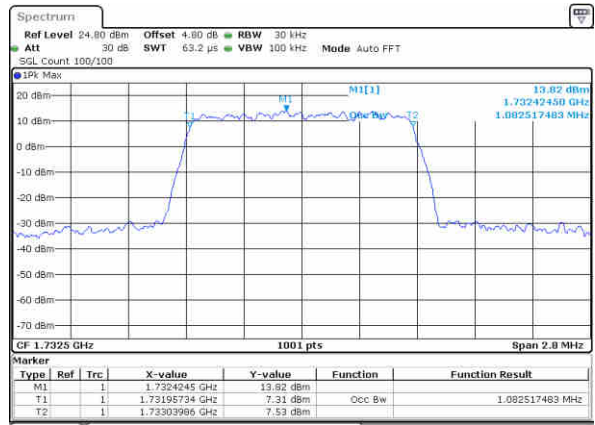

Lowest Channel / 1.4MHz / 16QAM

Date: 10 NOV 2018 02:21:44

Middle Channel / 1.4MHz / QPSK

Date: 10 NOV 2018 02:28:35

Middle Channel / 1.4MHz / 16QAM

Date: 10 NOV 2018 02:28:45

Highest Channel / 1.4MHz / QPSK

Date: 10 NOV 2018 02:31:05

Highest Channel / 1.4MHz / 16QAM

Date: 10 NOV 2018 02:31:15

LTE Band 4

Lowest Channel / 3MHz / QPSK

Date: 10 NOV 2018 02:38:04

Lowest Channel / 3MHz / 16QAM

Date: 10 NOV 2018 02:38:15