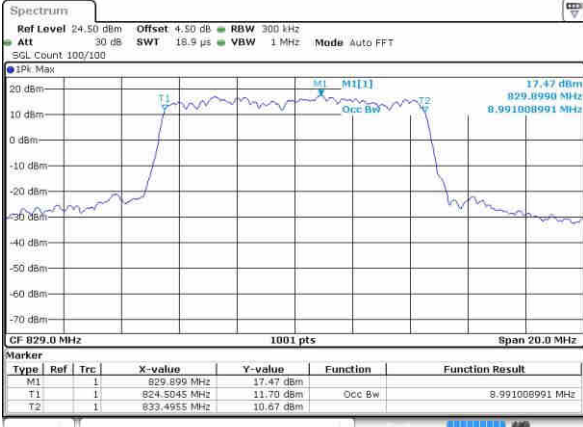

Highest Channel / 5MHz / 16QAM

Date: 5 NOV 2018 15:18:02

LTE Band 5

Lowest Channel / 10MHz / QPSK

Date: 5 NOV 2018 15:21:45

Lowest Channel / 10MHz / 16QAM

Date: 5 NOV 2018 15:21:58

Middle Channel / 10MHz / QPSK

Date: 5 NOV 2018 15:31:15

Middle Channel / 10MHz / 16QAM

Date: 5 NOV 2018 15:31:26

Highest Channel / 10MHz / QPSK

Date: 5 NOV 2018 15:35:20

Highest Channel / 10MHz / 16QAM

Date: 5 NOV 2018 15:35:32

LTE Band 5