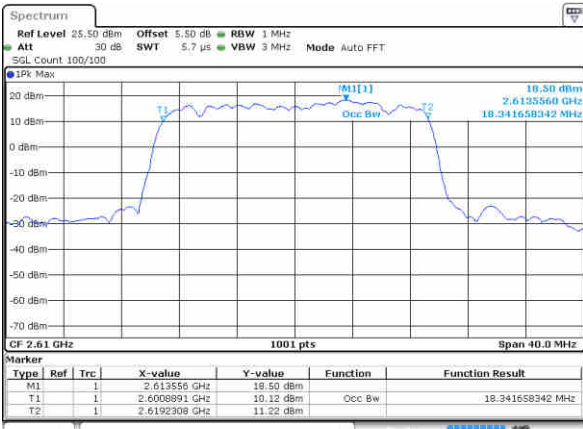

Date: 18 NOV 2018 10:40:55

Lowest Channel / 20MHz / 16QAM

Date: 18 NOV 2018 10:41:16

Middle Channel / 20MHz / QPSK

Date: 18 NOV 2018 10:43:21

Middle Channel / 20MHz / 16QAM

Date: 18 NOV 2018 10:42:29

Highest Channel / 20MHz / QPSK