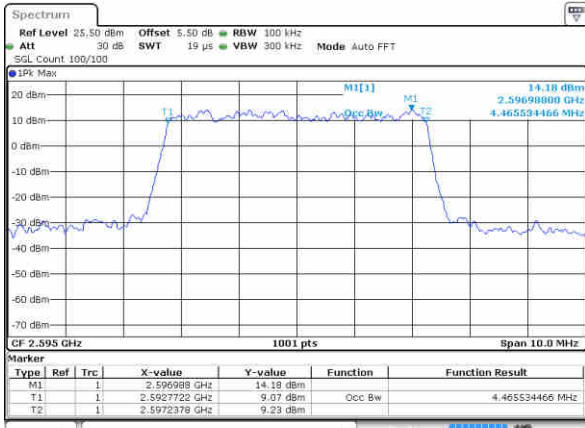

Date: 10 NOV 2018 13:33:26

Middle Channel / 20MHz / 64QAM

Date: 10 NOV 2018 13:34:35

Highest Channel / 15MHz / 64QAM

Date: 10 NOV 2018 13:33:38

Highest Channel / 20MHz / 64QAM

Date: 10 NOV 2018 13:34:46

LTE Band 38

Lowest Channel / 5MHz / QPSK

Date: 18 NOV 2018 10:19:52

Lowest Channel / 5MHz / 16QAM

Date: 18 NOV 2018 10:20:10

Middle Channel / 5MHz / QPSK

Date: 18 NOV 2018 10:21:46

Middle Channel / 5MHz / 16QAM

Date: 18 NOV 2018 10:21:23

Highest Channel / 5MHz / QPSK

Date: 18 NOV 2018 10:22:18

Highest Channel / 5MHz / 16QAM

Date: 18 NOV 2018 10:23:11

LTE Band 38

Lowest Channel / 10MHz / QPSK

Date: 18 NOV 2018 10:30:53

Lowest Channel / 10MHz / 16QAM