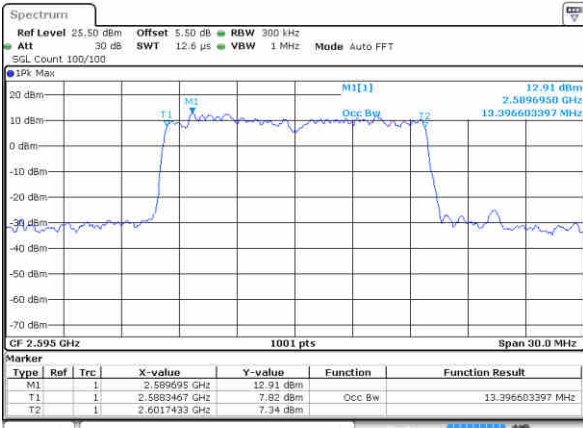

LTE Band 38

Lowest Channel / 15MHz / 64QAM

Date: 18 NOV 2018 10:37:48

Lowest Channel / 20MHz / 64QAM

Date: 18 NOV 2018 10:41:37

Middle Channel / 15MHz / 64QAM

Date: 18 NOV 2018 10:38:15

Middle Channel / 20MHz / 64QAM

Date: 18 NOV 2018 10:42:06

Highest Channel / 15MHz / 64QAM

Date: 18 NOV 2018 10:40:24

Highest Channel / 20MHz / 64QAM

Date: 18 NOV 2018 10:44:51