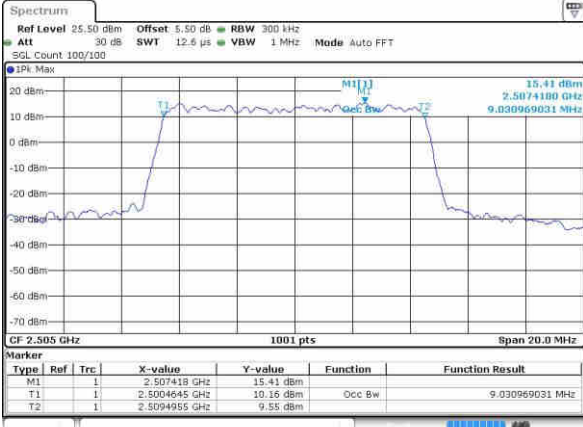

Date: 5 NOV 2018 18:23:29

LTE Band 7

Lowest Channel / 5MHz / QPSK

Date: 10 NOV 2018 11:40:09

Lowest Channel / 5MHz / 16QAM

Date: 10 NOV 2018 11:40:31

Middle Channel / 5MHz / QPSK

Date: 10 NOV 2018 11:41:14

Middle Channel / 5MHz / 16QAM

Date: 10 NOV 2018 11:40:52

Highest Channel / 5MHz / QPSK

Date: 10 NOV 2018 11:41:36

Highest Channel / 5MHz / 16QAM

Date: 10 NOV 2018 11:41:57

LTE Band 7

Lowest Channel / 10MHz / QPSK