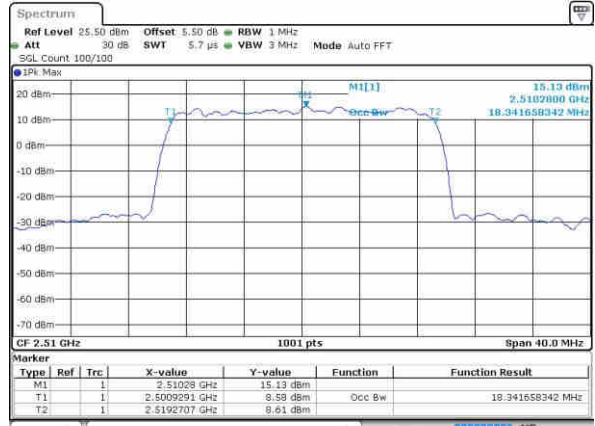

Highest Channel / 10MHz / 64QAM

Date: 10 NOV 2018 13:32:29

LTE Band 7

Lowest Channel / 15MHz / 64QAM

Date: 10 NOV 2018 13:33:15

Lowest Channel / 20MHz / 64QAM

Date: 10 NOV 2018 13:34:23

Middle Channel / 15MHz / 64QAM

Date: 10 NOV 2018 13:33:26

Middle Channel / 20MHz / 64QAM

Date: 10 NOV 2018 13:34:35

Highest Channel / 15MHz / 64QAM

Date: 10 NOV 2018 13:33:38

Highest Channel / 20MHz / 64QAM

Date: 10 NOV 2018 13:34:46

LTE Band 38