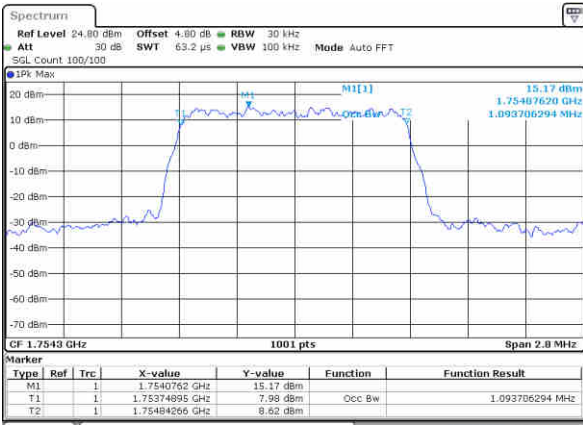

Date: 10 NOV 2018 02:31:05

Highest Channel / 1.4MHz / 16QAM

Date: 10 NOV 2018 02:31:15

LTE Band 4

Lowest Channel / 3MHz / QPSK

Date: 10 NOV 2018 02:38:04

Lowest Channel / 3MHz / 16QAM

Date: 10 NOV 2018 02:38:15