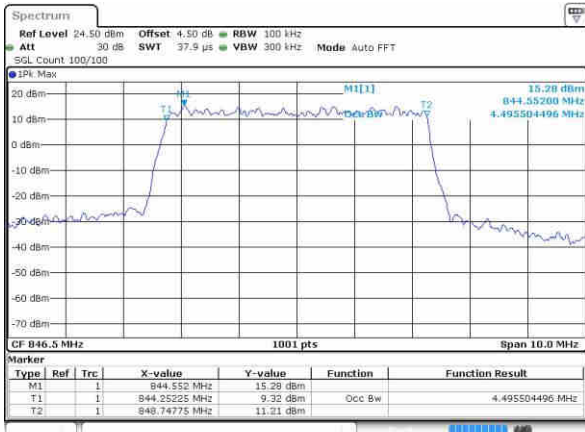

Date: 5 NOV 2018 14:28:23

Highest Channel / 3MHz / QPSK

Date: 5 NOV 2018 14:35:33

Highest Channel / 3MHz / 16QAM

Date: 5 NOV 2018 14:35:44

LTE Band 5

Lowest Channel / 5MHz / QPSK

Date: 5 NOV 2018 14:56:15

Lowest Channel / 5MHz / 16QAM

Date: 5 NOV 2018 14:56:28

Middle Channel / 5MHz / QPSK

Date: 5 NOV 2018 15:16:44

Middle Channel / 5MHz / 16QAM

Date: 5 NOV 2018 15:16:24

Highest Channel / 5MHz / QPSK

Date: 5 NOV 2018 15:17:39

Highest Channel / 5MHz / 16QAM

Date: 5 NOV 2018 15:18:02

LTE Band 5

Lowest Channel / 10MHz / QPSK

Date: 5 NOV 2018 15:21:45

Lowest Channel / 10MHz / 16QAM

Date: 5 NOV 2018 15:21:58

Middle Channel / 10MHz / QPSK