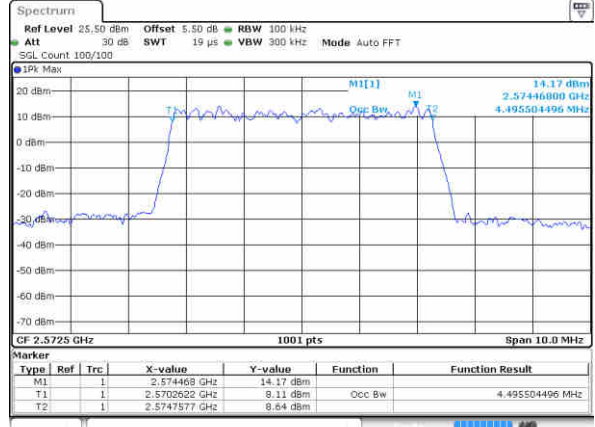

Lowest Channel / 5MHz / 16QAM

Date: 18 NOV 2018 10:20:10