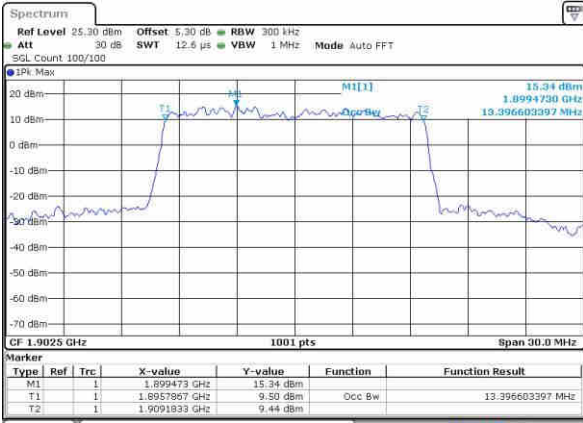

LTE Band 2

Lowest Channel / 15MHz / 64QAM

Date: 6 NOV 2018 10:20:12

Lowest Channel / 20MHz / 64QAM

Date: 6 NOV 2018 10:20:48

Middle Channel / 15MHz / 64QAM

Date: 6 NOV 2018 10:20:23

Middle Channel / 20MHz / 64QAM

Date: 6 NOV 2018 10:20:58

Highest Channel / 15MHz / 64QAM

Date: 6 NOV 2018 10:20:35

Highest Channel / 20MHz / 64QAM

Date: 6 NOV 2018 10:21:09

LTE Band 4

Lowest Channel / 1.4MHz / QPSK

Date: 10 NOV 2018 02:21:34