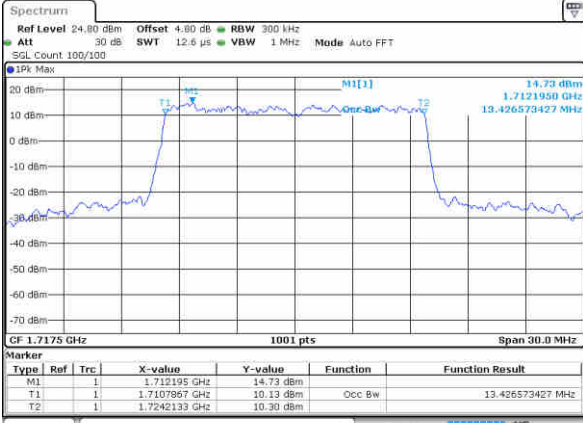

Highest Channel / 10MHz / 16QAM

Date: 10 NOV 2018 03:24:34

LTE Band 4

Lowest Channel / 15MHz / QPSK

Date: 10 NOV 2018 03:31:24

Lowest Channel / 15MHz / 16QAM

Date: 10 NOV 2018 03:31:34

Middle Channel / 15MHz / QPSK

Date: 10 NOV 2018 03:38:24

Middle Channel / 15MHz / 16QAM

Date: 10 NOV 2018 03:38:34

Highest Channel / 15MHz / QPSK

Date: 10 NOV 2018 03:40:54

Highest Channel / 15MHz / 16QAM

Date: 10 NOV 2018 03:41:04

LTE Band 4