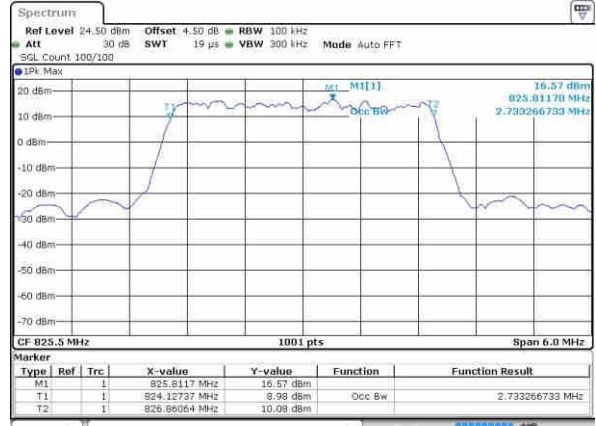

Highest Channel / 5MHz / 16QAM

Date: 5 NOV 2018 15:18:02

LTE Band 5

Lowest Channel / 10MHz / QPSK

Date: 5 NOV 2018 15:21:45

Lowest Channel / 10MHz / 16QAM

Date: 5 NOV 2018 15:21:58

Middle Channel / 10MHz / QPSK

Date: 5 NOV 2018 15:31:15

Middle Channel / 10MHz / 16QAM

Date: 5 NOV 2018 15:31:26

Highest Channel / 10MHz / QPSK

Date: 5 NOV 2018 15:35:20

Highest Channel / 10MHz / 16QAM

Date: 5 NOV 2018 15:35:32

LTE Band 5

Lowest Channel / 1.4MHz / 64QAM

Date: 5 NOV 2018 15:56:07

Lowest Channel / 3MHz / 64QAM

Date: 5 NOV 2018 16:03:53

Middle Channel / 1.4MHz / 64QAM

Date: 5 NOV 2018 15:59:49

Middle Channel / 3MHz / 64QAM

Date: 5 NOV 2018 16:07:35

Highest Channel / 1.4MHz / 64QAM

Date: 5 NOV 2018 16:00:11

Highest Channel / 3MHz / 64QAM

Date: 5 NOV 2018 16:07:57

LTE Band 5

Lowest Channel / 5MHz / 64QAM

Date: 5 NOV 2018 18:11:39

Lowest Channel / 10MHz / 64QAM