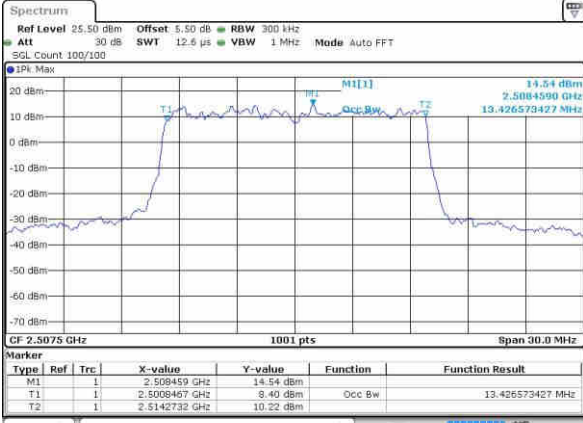

Date: 10 NOV 2018 12:35:29

Lowest Channel / 10MHz / 16QAM

Date: 10 NOV 2018 12:35:50

Middle Channel / 10MHz / QPSK

Date: 10 NOV 2018 12:36:33

Middle Channel / 10MHz / 16QAM

Date: 10 NOV 2018 12:36:12

Highest Channel / 10MHz / QPSK

Date: 10 NOV 2018 12:36:55

Highest Channel / 10MHz / 16QAM

Date: 10 NOV 2018 12:37:17

LTE Band 7

Lowest Channel / 15MHz / QPSK

Date: 10 NOV 2018 13:24:11

Lowest Channel / 15MHz / 16QAM

Date: 10 NOV 2018 13:23:49