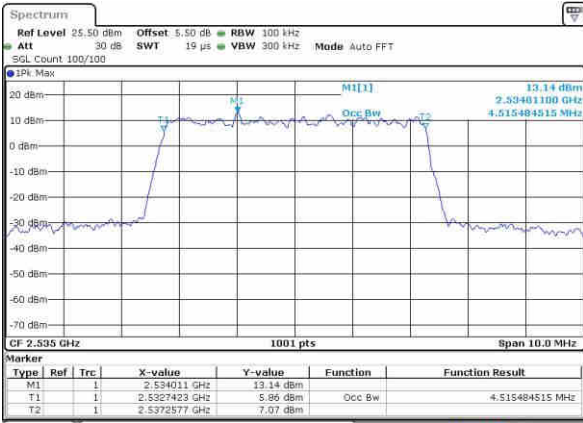

LTE Band 7

Lowest Channel / 20MHz / QPSK

Date: 10 NOV 2018 13:26:22

Lowest Channel / 20MHz / 16QAM

Date: 10 NOV 2018 13:26:00

Middle Channel / 20MHz / QPSK

Date: 10 NOV 2018 13:26:43

Middle Channel / 20MHz / 16QAM

Date: 10 NOV 2018 13:27:05

Highest Channel / 20MHz / QPSK

Date: 10 NOV 2018 13:27:49

Highest Channel / 20MHz / 16QAM

Date: 10 NOV 2018 13:27:27

LTE Band 7

Lowest Channel / 5MHz / 64QAM

Date: 10 NOV 2018 13:30:58

Lowest Channel / 10MHz / 64QAM

Date: 10 NOV 2018 13:32:06

Middle Channel / 5MHz / 64QAM

Date: 10 NOV 2018 13:31:09

Middle Channel / 10MHz / 64QAM

Date: 10 NOV 2018 13:32:18

Highest Channel / 5MHz / 64QAM

Date: 10 NOV 2018 13:31:21