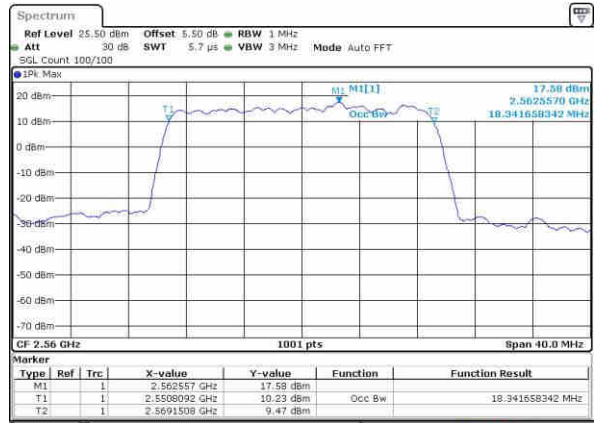

LTE Band 7

Lowest Channel / 20MHz / QPSK

Date: 10 NOV 2018 13:26:22

Lowest Channel / 20MHz / 16QAM

Date: 10 NOV 2018 13:26:00

Middle Channel / 20MHz / QPSK

Date: 10 NOV 2018 13:26:43

Middle Channel / 20MHz / 16QAM

Date: 10 NOV 2018 13:27:05

Highest Channel / 20MHz / QPSK

Date: 10 NOV 2018 13:27:49

Highest Channel / 20MHz / 16QAM

Date: 10 NOV 2018 13:27:27

LTE Band 7

Lowest Channel / 5MHz / 64QAM

Date: 10 NOV 2018 13:30:58