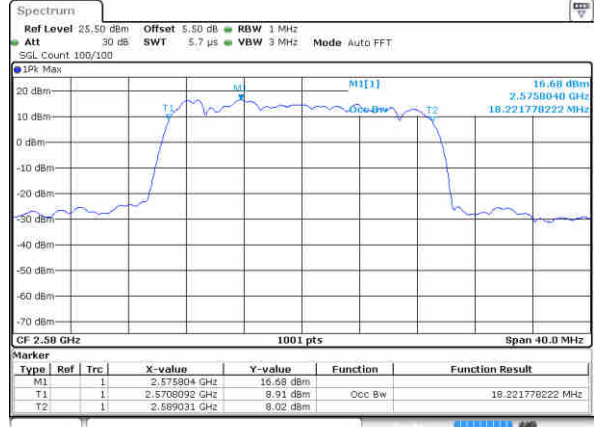

Lowest Channel / 20MHz / 64QAM

Date: 18 NOV 2018 10:41:37