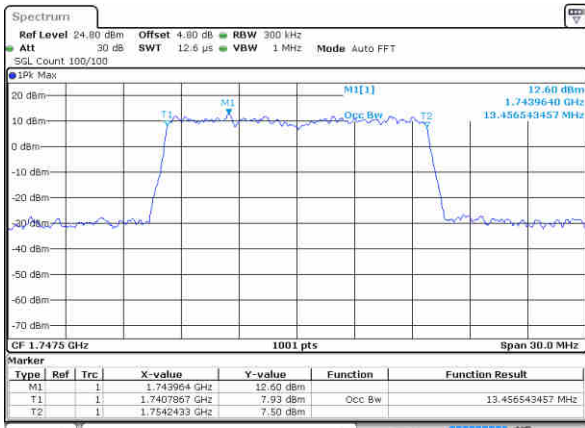

Date: 10 NOV 2018 04:42:52

Lowest Channel / 20MHz / 64QAM

Date: 10 NOV 2018 04:51:07

Middle Channel / 15MHz / 64QAM

Date: 10 NOV 2018 04:48:22

Middle Channel / 20MHz / 64QAM

Date: 10 NOV 2018 04:54:38

Highest Channel / 15MHz / 64QAM

Date: 10 NOV 2018 04:47:38

Highest Channel / 20MHz / 64QAM

Date: 10 NOV 2018 04:55:53

LTE Band 5

Lowest Channel / 1.4MHz / QPSK

Date: 5 NOV 2018 13:39:54

Lowest Channel / 1.4MHz / 16QAM

Date: 5 NOV 2018 13:40:06