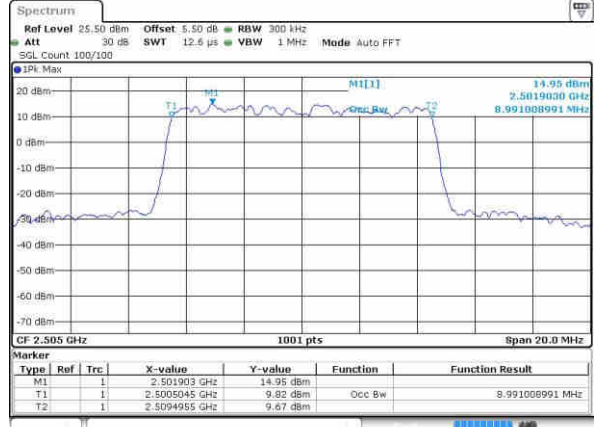

Lowest Channel / 10MHz / 16QAM

Date: 10 NOV 2018 12:35:50