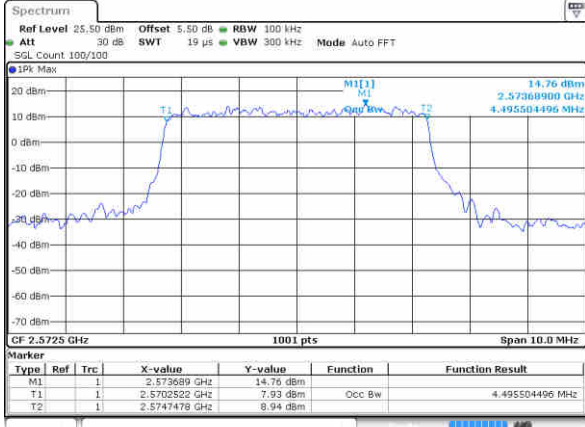

LTE Band 38

Lowest Channel / 5MHz / QPSK

Date: 18 NOV 2018 10:19:52