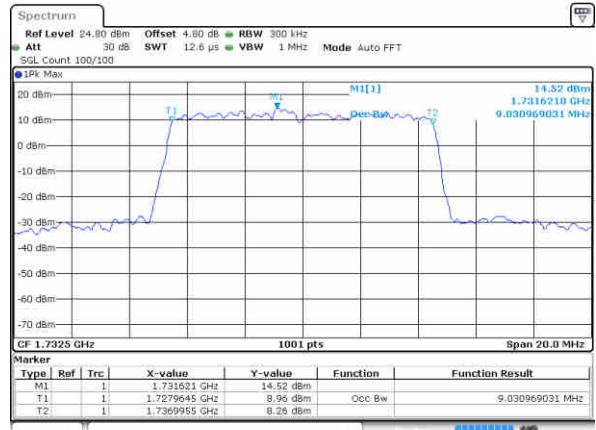

Date: 10 NOV 2018 04:22:52

LTE Band 4

Lowest Channel / 5MHz / 64QAM

Date: 10 NOV 2018 04:26:22

Lowest Channel / 10MHz / 64QAM

Date: 10 NOV 2018 04:34:37

Middle Channel / 5MHz / 64QAM

Date: 10 NOV 2018 04:29:52

Middle Channel / 10MHz / 64QAM

Date: 10 NOV 2018 04:38:07

Highest Channel / 5MHz / 64QAM

Date: 10 NOV 2018 04:31:07

Highest Channel / 10MHz / 64QAM

Date: 10 NOV 2018 04:39:22

LTE Band 4

Lowest Channel / 15MHz / 64QAM