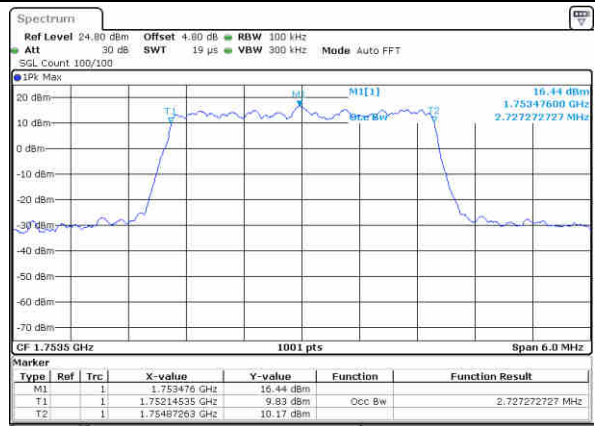

Date: 10 NOV 2018 02:31:05

Highest Channel / 1.4MHz / 16QAM

Date: 10 NOV 2018 02:31:15

LTE Band 4

Lowest Channel / 3MHz / QPSK

Date: 10 NOV 2018 02:38:04

Lowest Channel / 3MHz / 16QAM

Date: 10 NOV 2018 02:38:15

Middle Channel / 3MHz / QPSK

Date: 10 NOV 2018 02:45:04

Middle Channel / 3MHz / 16QAM

Date: 10 NOV 2018 02:45:14

Highest Channel / 3MHz / QPSK

Date: 10 NOV 2018 02:47:34

Highest Channel / 3MHz / 16QAM

Date: 10 NOV 2018 02:47:44