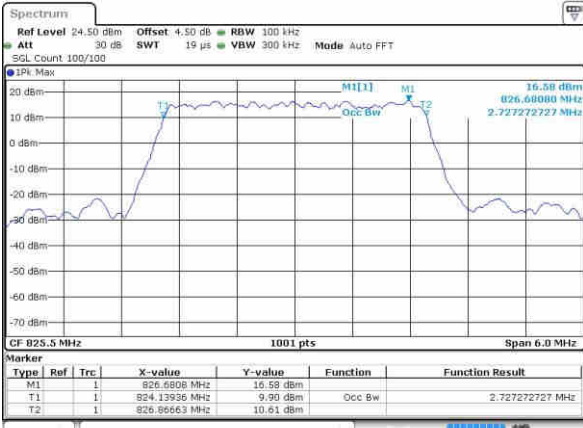

Date: 10 NOV 2018 04:47:38

Highest Channel / 20MHz / 64QAM

Date: 10 NOV 2018 04:55:53

LTE Band 5

Lowest Channel / 1.4MHz / QPSK

Date: 5 NOV 2018 13:39:54

Lowest Channel / 1.4MHz / 16QAM

Date: 5 NOV 2018 13:40:06

Middle Channel / 1.4MHz / QPSK

Date: 5 NOV 2018 14:03:32

Middle Channel / 1.4MHz / 16QAM

Date: 5 NOV 2018 14:03:43

Highest Channel / 1.4MHz / QPSK

Date: 5 NOV 2018 14:07:04

Highest Channel / 1.4MHz / 16QAM

Date: 5 NOV 2018 14:07:16

LTE Band 5

Lowest Channel / 3MHz / QPSK

Date: 5 NOV 2018 14:17:15

Lowest Channel / 3MHz / 16QAM

Date: 5 NOV 2018 14:17:28

Middle Channel / 3MHz / QPSK

Date: 5 NOV 2018 14:29:11

Middle Channel / 3MHz / 16QAM