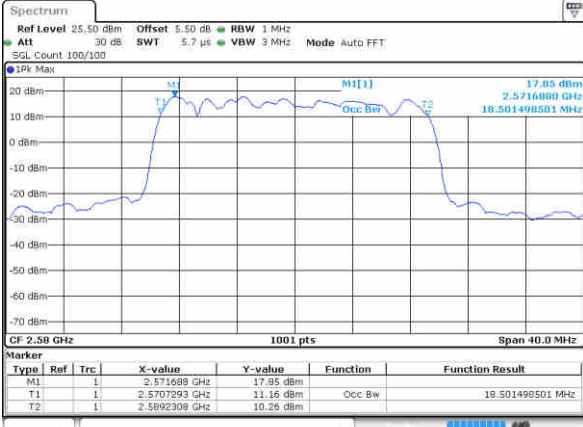

Middle Channel / 15MHz / 16QAM

Date: 18 NOV 2018 10:38:38

Highest Channel / 15MHz / QPSK

Date: 18 NOV 2018 10:39:39

Highest Channel / 15MHz / 16QAM

Date: 18 NOV 2018 10:40:02

LTE Band 38

Lowest Channel / 20MHz / QPSK