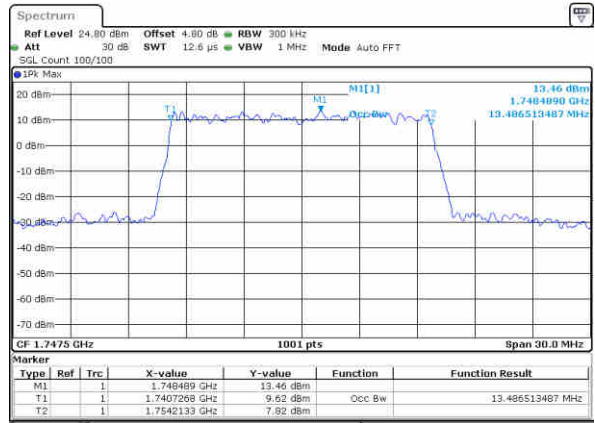

Highest Channel / 10MHz / 16QAM

Date: 10 NOV 2018 03:24:34

LTE Band 4

Lowest Channel / 15MHz / QPSK

Date: 10 NOV 2018 03:31:24

Lowest Channel / 15MHz / 16QAM

Date: 10 NOV 2018 03:31:34

Middle Channel / 15MHz / QPSK

Date: 10 NOV 2018 03:38:24

Middle Channel / 15MHz / 16QAM

Date: 10 NOV 2018 03:38:34

Highest Channel / 15MHz / QPSK

Date: 10 NOV 2018 03:40:54

Highest Channel / 15MHz / 16QAM

Date: 10 NOV 2018 03:41:04

LTE Band 4