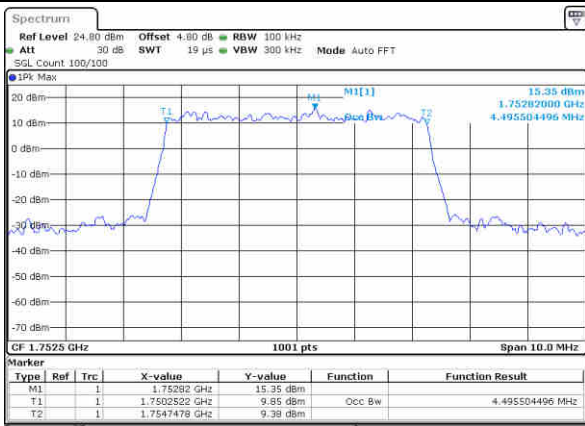

LTE Band 4

Lowest Channel / 5MHz / QPSK

Date: 10 NOV 2018 02:58:25

Lowest Channel / 5MHz / 16QAM

Date: 10 NOV 2018 02:58:35

Middle Channel / 5MHz / QPSK

Date: 10 NOV 2018 03:05:24

Middle Channel / 5MHz / 16QAM

Date: 10 NOV 2018 03:05:35

Highest Channel / 5MHz / QPSK

Date: 10 NOV 2018 03:07:54

Highest Channel / 5MHz / 16QAM

Date: 10 NOV 2018 03:08:04

LTE Band 4

Lowest Channel / 10MHz / QPSK

Date: 10 NOV 2018 03:14:54