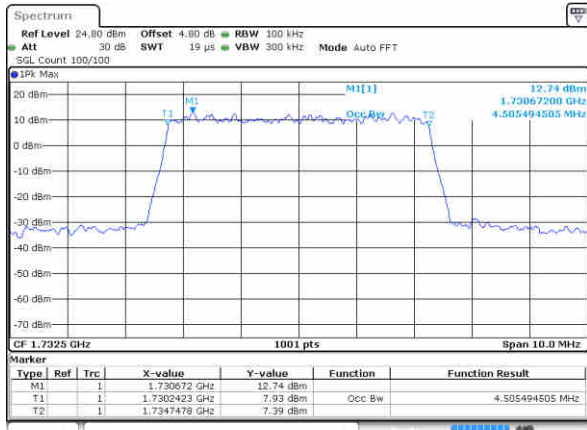

Date: 10 NOV 2018 04:22:52

LTE Band 4

Lowest Channel / 5MHz / 64QAM

Date: 10 NOV 2018 04:26:22

Lowest Channel / 10MHz / 64QAM

Date: 10 NOV 2018 04:34:37

Middle Channel / 5MHz / 64QAM

Date: 10 NOV 2018 04:29:52

Middle Channel / 10MHz / 64QAM

Date: 10 NOV 2018 04:38:07

Highest Channel / 5MHz / 64QAM

Date: 10 NOV 2018 04:31:07

Highest Channel / 10MHz / 64QAM

Date: 10 NOV 2018 04:39:22

LTE Band 4

Lowest Channel / 15MHz / 64QAM