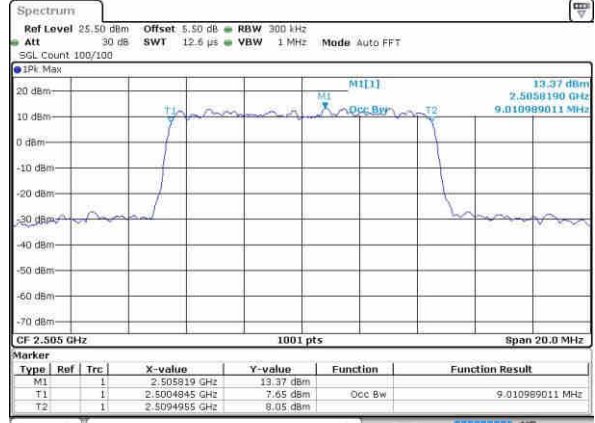

Lowest Channel / 10MHz / 64QAM

Date: 10 NOV 2018 13:32:06