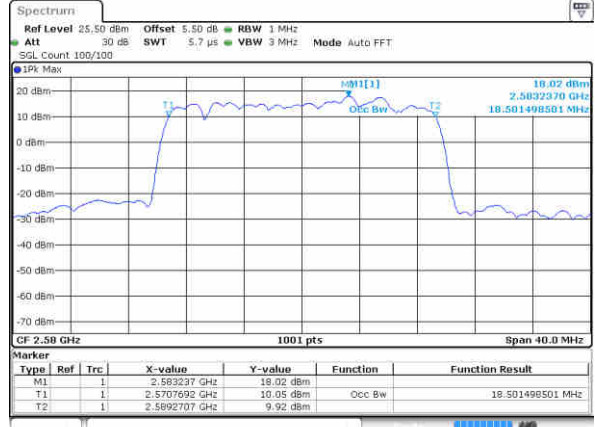

Lowest Channel / 20MHz / 16QAM

Date: 18 NOV 2018 10:41:16