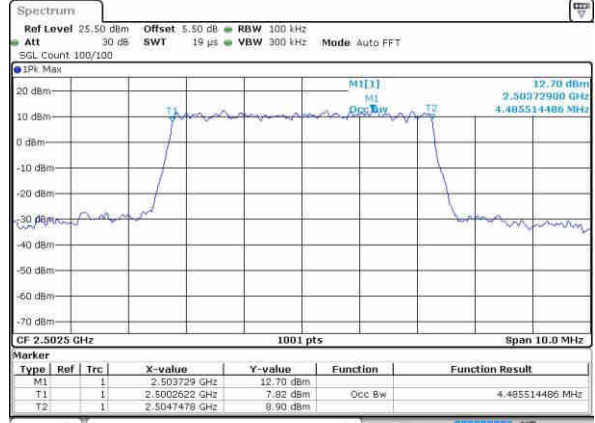

Date: 5 NOV 2018 18:23:29

LTE Band 7

Lowest Channel / 5MHz / QPSK

Date: 10 NOV 2018 11:40:09

Lowest Channel / 5MHz / 16QAM

Date: 10 NOV 2018 11:40:31

Middle Channel / 5MHz / QPSK

Date: 10 NOV 2018 11:41:14

Middle Channel / 5MHz / 16QAM

Date: 10 NOV 2018 11:40:52

Highest Channel / 5MHz / QPSK

Date: 10 NOV 2018 11:41:36

Highest Channel / 5MHz / 16QAM

Date: 10 NOV 2018 11:41:57

LTE Band 7

Lowest Channel / 10MHz / QPSK