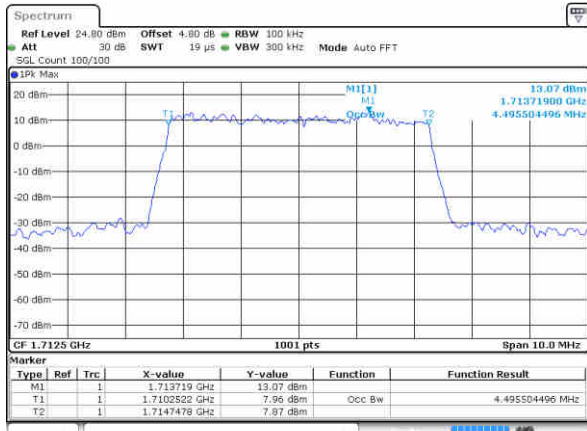

LTE Band 4

Lowest Channel / 5MHz / 64QAM

Date: 10 NOV 2018 04:26:22