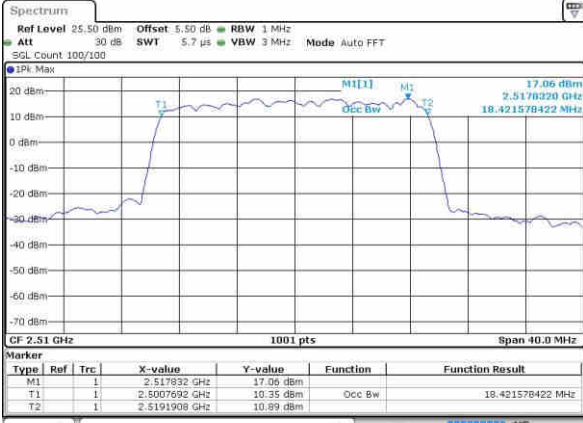

Date: 10 NOV 2018 12:36:55

Highest Channel / 10MHz / 16QAM

Date: 10 NOV 2018 12:37:17

LTE Band 7

Lowest Channel / 15MHz / QPSK

Date: 10 NOV 2018 13:24:11

Lowest Channel / 15MHz / 16QAM

Date: 10 NOV 2018 13:23:49

Middle Channel / 15MHz / QPSK

Date: 10 NOV 2018 13:24:33

Middle Channel / 15MHz / 16QAM

Date: 10 NOV 2018 13:24:54

Highest Channel / 15MHz / QPSK

Date: 10 NOV 2018 13:25:38

Highest Channel / 15MHz / 16QAM

Date: 10 NOV 2018 13:25:16

LTE Band 7

Lowest Channel / 20MHz / QPSK

Date: 10 NOV 2018 13:26:22

Lowest Channel / 20MHz / 16QAM

Date: 10 NOV 2018 13:26:00

Middle Channel / 20MHz / QPSK

Date: 10 NOV 2018 13:26:43

Middle Channel / 20MHz / 16QAM