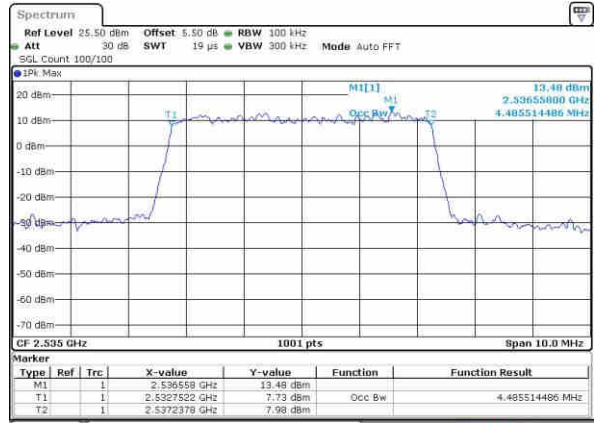

Date: 5 NOV 2018 18:23:29

LTE Band 7

Lowest Channel / 5MHz / QPSK

Date: 10 NOV 2018 11:40:09

Lowest Channel / 5MHz / 16QAM

Date: 10 NOV 2018 11:40:31

Middle Channel / 5MHz / QPSK

Date: 10 NOV 2018 11:41:14

Middle Channel / 5MHz / 16QAM

Date: 10 NOV 2018 11:40:52

Highest Channel / 5MHz / QPSK

Date: 10 NOV 2018 11:41:36

Highest Channel / 5MHz / 16QAM

Date: 10 NOV 2018 11:41:57

LTE Band 7

Lowest Channel / 10MHz / QPSK