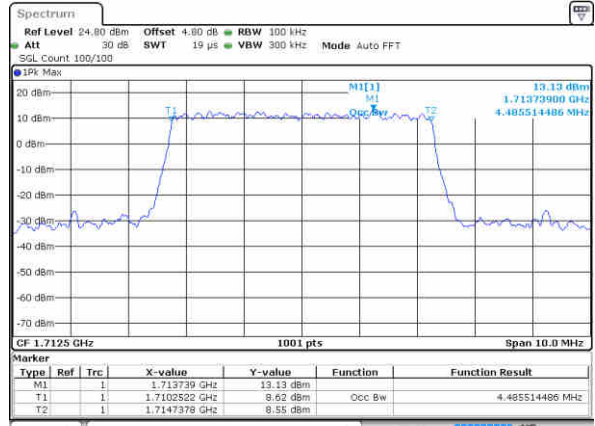

Lowest Channel / 5MHz / 16QAM

Date: 10 NOV 2018 02:58:35