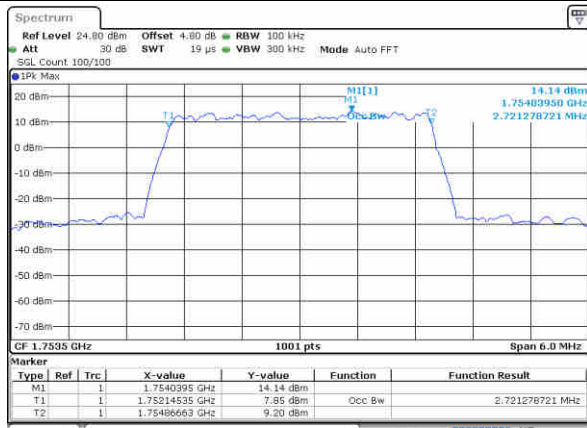

Highest Channel / 20MHz / QPSK

Date: 10 NOV 2018 03:57:23

Highest Channel / 20MHz / 16QAM

Date: 10 NOV 2018 03:57:33

LTE Band 4

Lowest Channel / 1.4MHz / 64QAM

Date: 10 NOV 2018 04:09:53

Lowest Channel / 3MHz / 64QAM

Date: 10 NOV 2018 04:18:07

Middle Channel / 1.4MHz / 64QAM

Date: 10 NOV 2018 04:13:23

Middle Channel / 3MHz / 64QAM

Date: 10 NOV 2018 04:21:37

Highest Channel / 1.4MHz / 64QAM

Date: 10 NOV 2018 04:14:38

Highest Channel / 3MHz / 64QAM