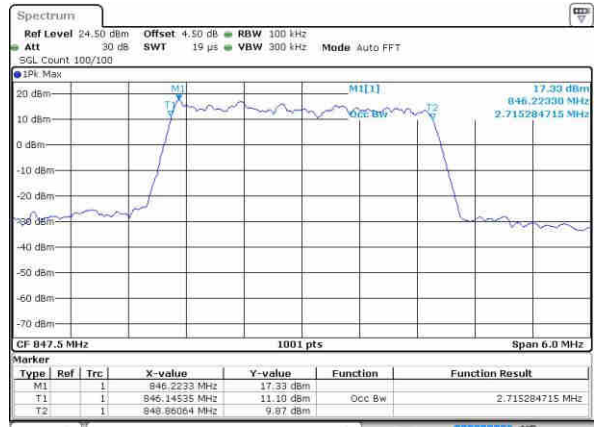

LTE Band 5

Lowest Channel / 3MHz / QPSK

Date: 5 NOV 2018 14:17:15

Lowest Channel / 3MHz / 16QAM

Date: 5 NOV 2018 14:17:28

Middle Channel / 3MHz / QPSK

Date: 5 NOV 2018 14:29:11

Middle Channel / 3MHz / 16QAM

Date: 5 NOV 2018 14:28:23

Highest Channel / 3MHz / QPSK

Date: 5 NOV 2018 14:35:33

Highest Channel / 3MHz / 16QAM

Date: 5 NOV 2018 14:35:44

LTE Band 5

Lowest Channel / 5MHz / QPSK

Date: 5 NOV 2018 14:56:15