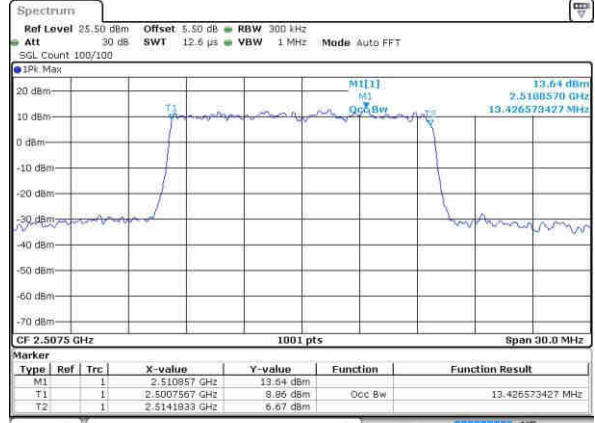

Date: 10 NOV 2018 12:36:55

Highest Channel / 10MHz / 16QAM

Date: 10 NOV 2018 12:37:17

LTE Band 7

Lowest Channel / 15MHz / QPSK

Date: 10 NOV 2018 13:24:11

Lowest Channel / 15MHz / 16QAM

Date: 10 NOV 2018 13:23:49