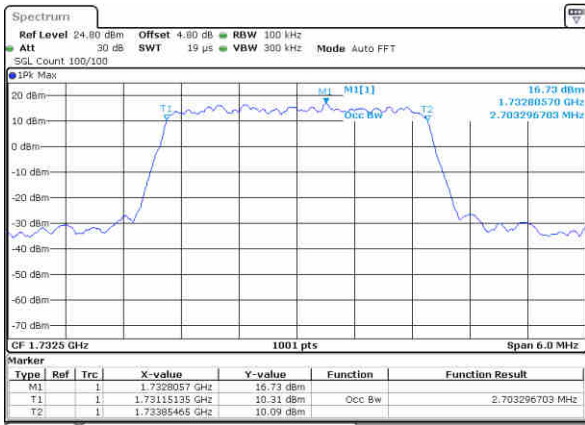

Middle Channel / 3MHz / QPSK

Date: 10 NOV 2018 02:45:04