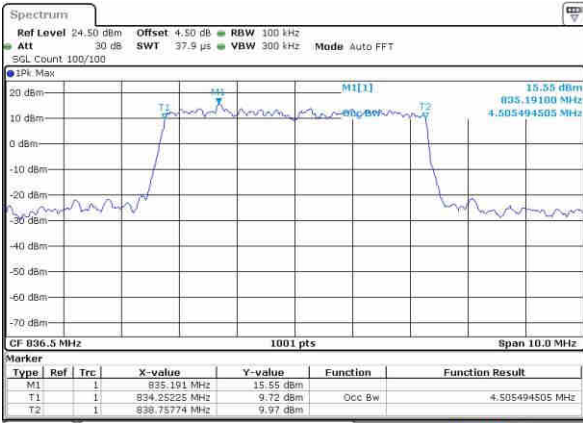

Highest Channel / 1.4MHz / 64QAM

Date: 5 NOV 2018 16:00:11

Highest Channel / 3MHz / 64QAM

Date: 5 NOV 2018 16:07:57

LTE Band 5

Lowest Channel / 5MHz / 64QAM

Date: 5 NOV 2018 18:11:39

Lowest Channel / 10MHz / 64QAM

Date: 5 NOV 2018 18:19:25

Middle Channel / 5MHz / 64QAM

Date: 5 NOV 2018 18:15:21

Middle Channel / 10MHz / 64QAM

Date: 5 NOV 2018 18:23:07

Highest Channel / 5MHz / 64QAM

Date: 5 NOV 2018 18:15:43

Highest Channel / 10MHz / 64QAM