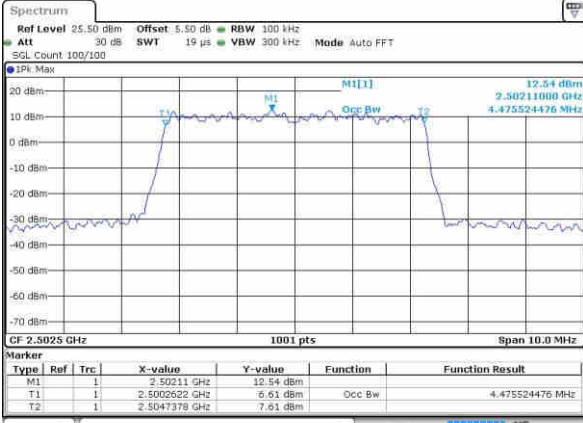

LTE Band 7

Lowest Channel / 20MHz / QPSK

Date: 10 NOV 2018 13:26:22

Lowest Channel / 20MHz / 16QAM

Date: 10 NOV 2018 13:26:00

Middle Channel / 20MHz / QPSK

Date: 10 NOV 2018 13:26:43

Middle Channel / 20MHz / 16QAM

Date: 10 NOV 2018 13:27:05

Highest Channel / 20MHz / QPSK

Date: 10 NOV 2018 13:27:49

Highest Channel / 20MHz / 16QAM

Date: 10 NOV 2018 13:27:27

LTE Band 7

Lowest Channel / 5MHz / 64QAM

Date: 10 NOV 2018 13:30:58

Lowest Channel / 10MHz / 64QAM

Date: 10 NOV 2018 13:32:06

Middle Channel / 5MHz / 64QAM

Date: 10 NOV 2018 13:31:09

Middle Channel / 10MHz / 64QAM

Date: 10 NOV 2018 13:32:18

Highest Channel / 5MHz / 64QAM

Date: 10 NOV 2018 13:31:21