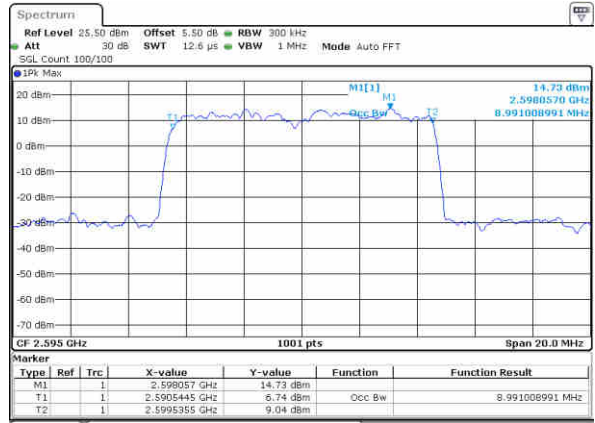

Date: 18 NOV 2018 10:40:55

Lowest Channel / 20MHz / 16QAM

Date: 18 NOV 2018 10:41:16

Middle Channel / 20MHz / QPSK

Date: 18 NOV 2018 10:43:21

Middle Channel / 20MHz / 16QAM

Date: 18 NOV 2018 10:42:29

Highest Channel / 20MHz / QPSK

Date: 18 NOV 2018 10:43:59

Highest Channel / 20MHz / 16QAM

Date: 18 NOV 2018 10:44:30

LTE Band 38

Lowest Channel / 5MHz / 64QAM

Date: 18 NOV 2018 10:20:30

Lowest Channel / 10MHz / 64QAM

Date: 18 NOV 2018 10:31:39

Middle Channel / 5MHz / 64QAM

Date: 18 NOV 2018 10:20:54

Middle Channel / 10MHz / 64QAM

Date: 18 NOV 2018 10:32:08

Highest Channel / 5MHz / 64QAM

Date: 18 NOV 2018 10:23:21

Highest Channel / 10MHz / 64QAM

Date: 18 NOV 2018 10:36:11