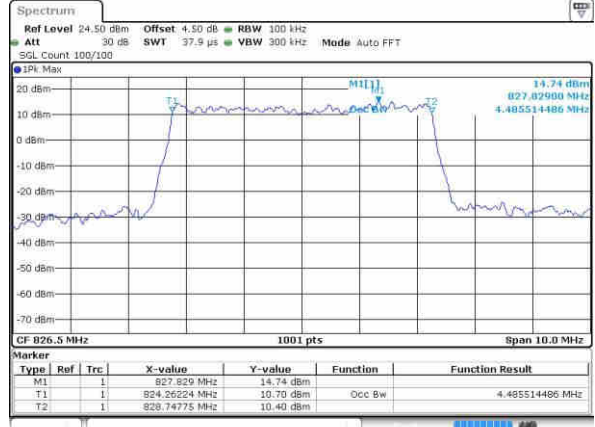

Lowest Channel / 5MHz / 16QAM

Date: 5 NOV 2018 14:56:28