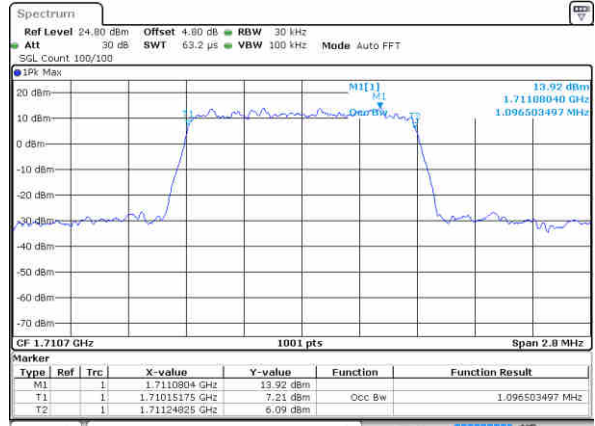

Lowest Channel / 1.4MHz / 16QAM

Date: 10 NOV 2018 02:21:44