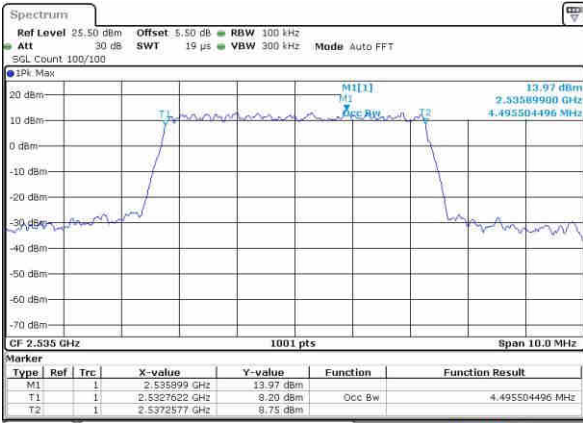

Date: 5 NOV 2018 18:23:29

LTE Band 7

Lowest Channel / 5MHz / QPSK

Date: 10 NOV 2018 11:40:09

Lowest Channel / 5MHz / 16QAM

Date: 10 NOV 2018 11:40:31

Middle Channel / 5MHz / QPSK

Date: 10 NOV 2018 11:41:14

Middle Channel / 5MHz / 16QAM

Date: 10 NOV 2018 11:40:52

Highest Channel / 5MHz / QPSK

Date: 10 NOV 2018 11:41:36

Highest Channel / 5MHz / 16QAM

Date: 10 NOV 2018 11:41:57

LTE Band 7

Lowest Channel / 10MHz / QPSK