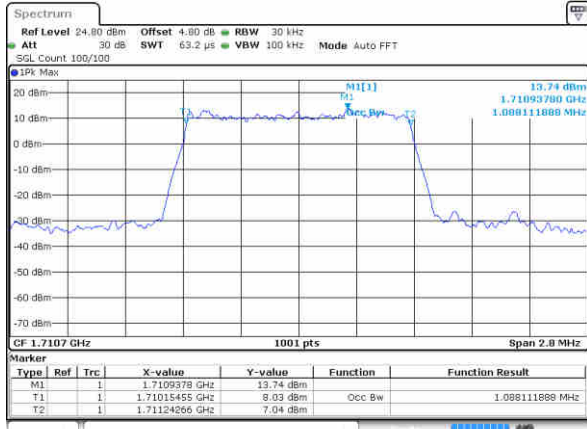

Highest Channel / 20MHz / QPSK

Date: 10 NOV 2018 03:57:23

Highest Channel / 20MHz / 16QAM

Date: 10 NOV 2018 03:57:33

LTE Band 4

Lowest Channel / 1.4MHz / 64QAM

Date: 10 NOV 2018 04:09:53

Lowest Channel / 3MHz / 64QAM