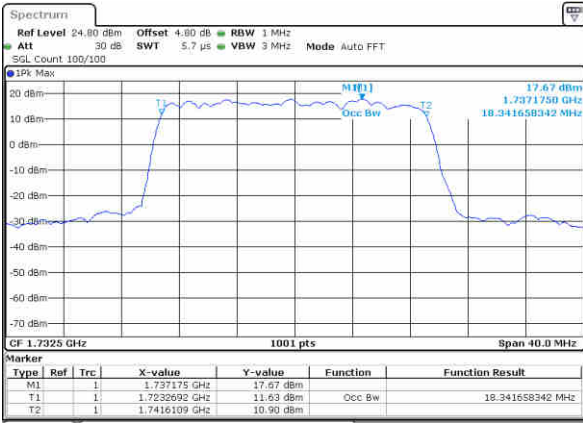

Date: 10 NOV 2018 03:38:24

Middle Channel / 15MHz / 16QAM

Date: 10 NOV 2018 03:38:34

Highest Channel / 15MHz / QPSK

Date: 10 NOV 2018 03:40:54

Highest Channel / 15MHz / 16QAM

Date: 10 NOV 2018 03:41:04

LTE Band 4

Lowest Channel / 20MHz / QPSK

Date: 10 NOV 2018 03:47:53

Lowest Channel / 20MHz / 16QAM

Date: 10 NOV 2018 03:48:03

Middle Channel / 20MHz / QPSK

Date: 10 NOV 2018 03:54:53

Middle Channel / 20MHz / 16QAM

Date: 10 NOV 2018 03:55:03

Highest Channel / 20MHz / QPSK

Date: 10 NOV 2018 03:57:23

Highest Channel / 20MHz / 16QAM

Date: 10 NOV 2018 03:57:33

LTE Band 4

Lowest Channel / 1.4MHz / 64QAM

Date: 10 NOV 2018 04:09:53

Lowest Channel / 3MHz / 64QAM