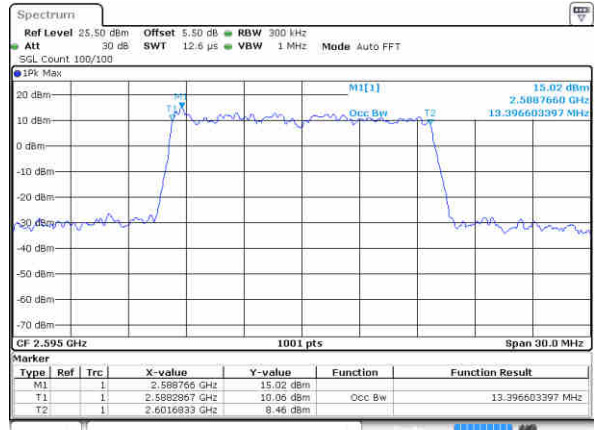

Date: 18 NOV 2018 10:35:48

LTE Band 38

Lowest Channel / 15MHz / QPSK

Date: 18 NOV 2018 10:36:57

Lowest Channel / 15MHz / 16QAM

Date: 18 NOV 2018 10:37:28

Middle Channel / 15MHz / QPSK

Date: 18 NOV 2018 10:38:57

Middle Channel / 15MHz / 16QAM

Date: 18 NOV 2018 10:38:38

Highest Channel / 15MHz / QPSK

Date: 18 NOV 2018 10:39:39

Highest Channel / 15MHz / 16QAM

Date: 18 NOV 2018 10:40:02

LTE Band 38

Lowest Channel / 20MHz / QPSK