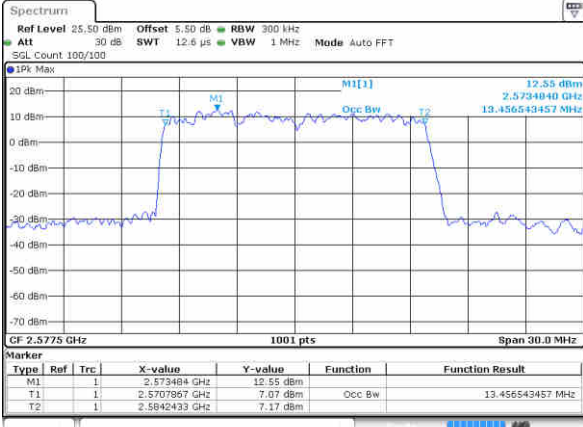

LTE Band 38

Lowest Channel / 15MHz / 64QAM

Date: 18 NOV 2018 10:37:48