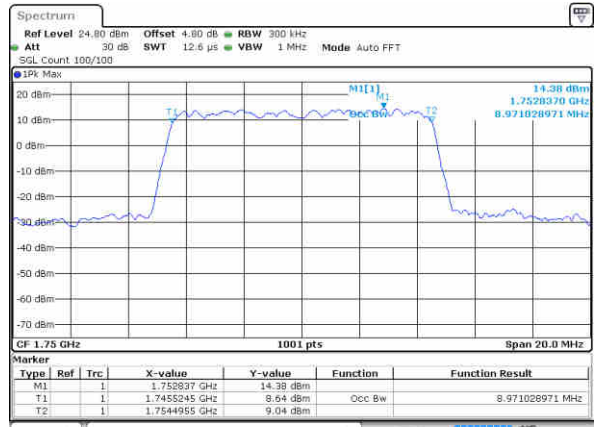

Lowest Channel / 10MHz / 16QAM

Date: 10 NOV 2018 03:15:04

Middle Channel / 10MHz / QPSK

Date: 10 NOV 2018 03:21:54

Middle Channel / 10MHz / 16QAM

Date: 10 NOV 2018 03:22:04

Highest Channel / 10MHz / QPSK

Date: 10 NOV 2018 03:24:24

Highest Channel / 10MHz / 16QAM

Date: 10 NOV 2018 03:24:34

LTE Band 4

Lowest Channel / 15MHz / QPSK

Date: 10 NOV 2018 03:31:24

Lowest Channel / 15MHz / 16QAM

Date: 10 NOV 2018 03:31:34

Middle Channel / 15MHz / QPSK