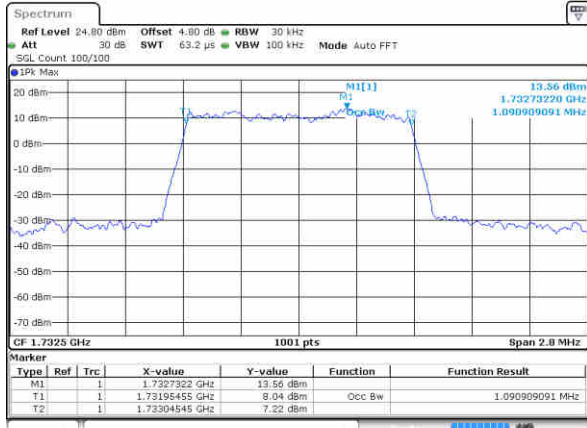

Middle Channel / 1.4MHz / 64QAM

Date: 10 NOV 2018 04:13:23