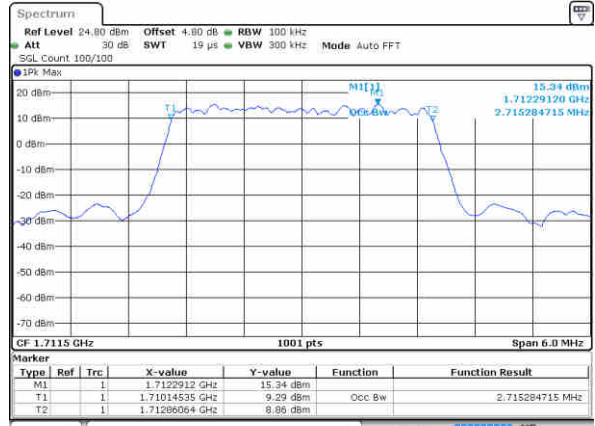

Date: 10 NOV 2018 02:31:05

Highest Channel / 1.4MHz / 16QAM

Date: 10 NOV 2018 02:31:15

LTE Band 4

Lowest Channel / 3MHz / QPSK

Date: 10 NOV 2018 02:38:04

Lowest Channel / 3MHz / 16QAM

Date: 10 NOV 2018 02:38:15