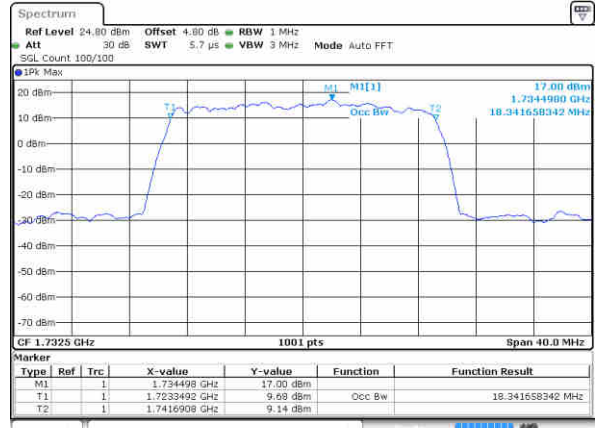

Middle Channel / 10MHz / 64QAM

Date: 10 NOV 2018 04:38:07

Highest Channel / 5MHz / 64QAM

Date: 10 NOV 2018 04:31:07

Highest Channel / 10MHz / 64QAM

Date: 10 NOV 2018 04:39:22

LTE Band 4

Lowest Channel / 15MHz / 64QAM

Date: 10 NOV 2018 04:42:52

Lowest Channel / 20MHz / 64QAM

Date: 10 NOV 2018 04:51:07

Middle Channel / 15MHz / 64QAM

Date: 10 NOV 2018 04:48:22

Middle Channel / 20MHz / 64QAM

Date: 10 NOV 2018 04:54:38

Highest Channel / 15MHz / 64QAM

Date: 10 NOV 2018 04:47:38

Highest Channel / 20MHz / 64QAM

Date: 10 NOV 2018 04:55:53

LTE Band 5

Lowest Channel / 1.4MHz / QPSK

Date: 5 NOV 2018 13:39:54

Lowest Channel / 1.4MHz / 16QAM

Date: 5 NOV 2018 13:40:06