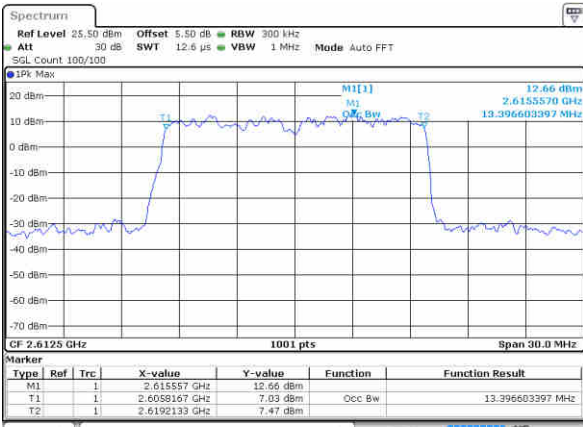

LTE Band 38

Lowest Channel / 15MHz / 64QAM

Date: 18 NOV 2018 10:37:48

Lowest Channel / 20MHz / 64QAM

Date: 18 NOV 2018 10:41:37

Middle Channel / 15MHz / 64QAM

Date: 18 NOV 2018 10:38:15

Middle Channel / 20MHz / 64QAM

Date: 18 NOV 2018 10:42:06

Highest Channel / 15MHz / 64QAM

Date: 18 NOV 2018 10:40:24

Highest Channel / 20MHz / 64QAM

Date: 18 NOV 2018 10:44:51