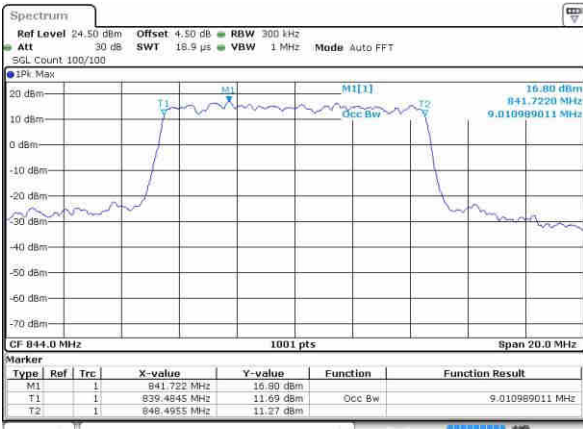

Highest Channel / 5MHz / 16QAM

Date: 5 NOV 2018 15:18:02

LTE Band 5

Lowest Channel / 10MHz / QPSK

Date: 5 NOV 2018 15:21:45

Lowest Channel / 10MHz / 16QAM

Date: 5 NOV 2018 15:21:58

Middle Channel / 10MHz / QPSK

Date: 5 NOV 2018 15:31:15

Middle Channel / 10MHz / 16QAM

Date: 5 NOV 2018 15:31:26

Highest Channel / 10MHz / QPSK

Date: 5 NOV 2018 15:35:20

Highest Channel / 10MHz / 16QAM

Date: 5 NOV 2018 15:35:32

LTE Band 5