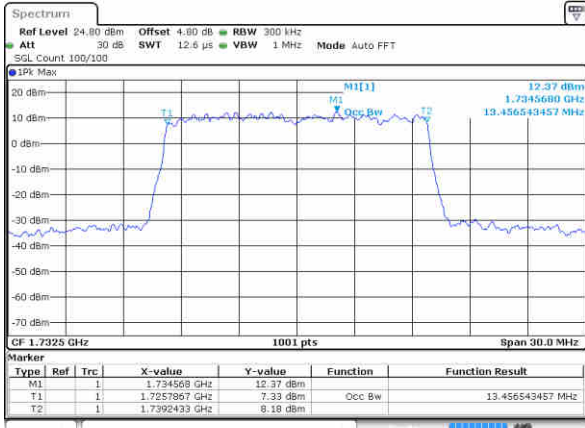

Middle Channel / 15MHz / 64QAM

Date: 10 NOV 2018 04:48:22