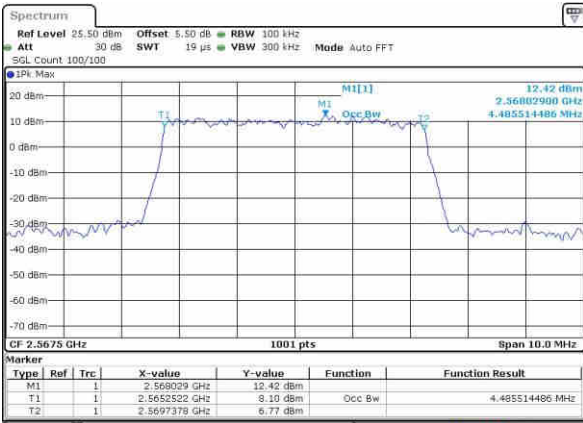

Date: 10 NOV 2018 13:27:05

Highest Channel / 20MHz / QPSK

Date: 10 NOV 2018 13:27:49

Highest Channel / 20MHz / 16QAM

Date: 10 NOV 2018 13:27:27

LTE Band 7

Lowest Channel / 5MHz / 64QAM

Date: 10 NOV 2018 13:30:58

Lowest Channel / 10MHz / 64QAM

Date: 10 NOV 2018 13:32:06

Middle Channel / 5MHz / 64QAM

Date: 10 NOV 2018 13:31:09

Middle Channel / 10MHz / 64QAM

Date: 10 NOV 2018 13:32:18

Highest Channel / 5MHz / 64QAM

Date: 10 NOV 2018 13:31:21

Highest Channel / 10MHz / 64QAM

Date: 10 NOV 2018 13:32:29

LTE Band 7

Lowest Channel / 15MHz / 64QAM

Date: 10 NOV 2018 13:33:15

Lowest Channel / 20MHz / 64QAM

Date: 10 NOV 2018 13:34:23

Middle Channel / 15MHz / 64QAM