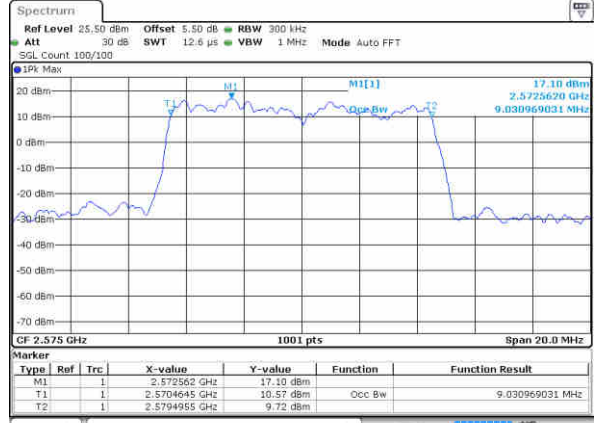

Highest Channel / 5MHz / QPSK

Date: 18 NOV 2018 10:22:18

Highest Channel / 5MHz / 16QAM

Date: 18 NOV 2018 10:23:11

LTE Band 38

Lowest Channel / 10MHz / QPSK

Date: 18 NOV 2018 10:30:53

Lowest Channel / 10MHz / 16QAM