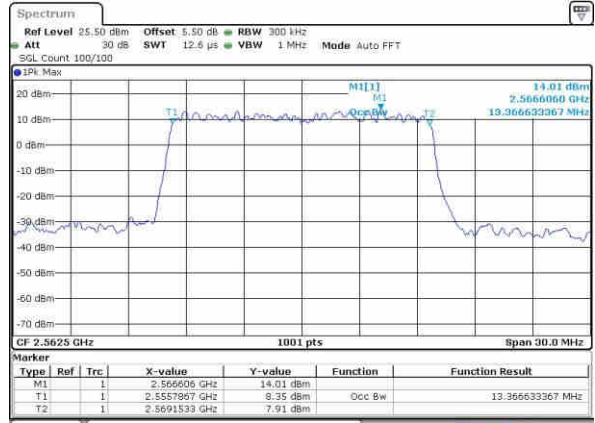

Date: 10 NOV 2018 12:36:55

Highest Channel / 10MHz / 16QAM

Date: 10 NOV 2018 12:37:17

LTE Band 7

Lowest Channel / 15MHz / QPSK

Date: 10 NOV 2018 13:24:11

Lowest Channel / 15MHz / 16QAM

Date: 10 NOV 2018 13:23:49

Middle Channel / 15MHz / QPSK

Date: 10 NOV 2018 13:24:33

Middle Channel / 15MHz / 16QAM

Date: 10 NOV 2018 13:24:54

Highest Channel / 15MHz / QPSK

Date: 10 NOV 2018 13:25:38

Highest Channel / 15MHz / 16QAM

Date: 10 NOV 2018 13:25:16