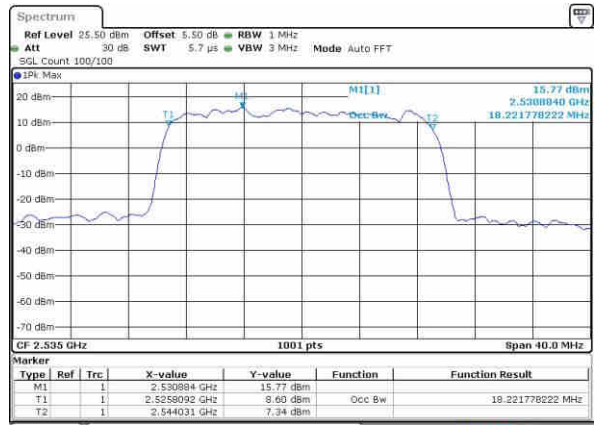

Lowest Channel / 10MHz / 64QAM

Date: 10 NOV 2018 13:32:06

Middle Channel / 5MHz / 64QAM

Date: 10 NOV 2018 13:31:09

Middle Channel / 10MHz / 64QAM

Date: 10 NOV 2018 13:32:18

Highest Channel / 5MHz / 64QAM

Date: 10 NOV 2018 13:31:21

Highest Channel / 10MHz / 64QAM

Date: 10 NOV 2018 13:32:29

LTE Band 7

Lowest Channel / 15MHz / 64QAM

Date: 10 NOV 2018 13:33:15

Lowest Channel / 20MHz / 64QAM

Date: 10 NOV 2018 13:34:23

Middle Channel / 15MHz / 64QAM

Date: 10 NOV 2018 13:33:26

Middle Channel / 20MHz / 64QAM

Date: 10 NOV 2018 13:34:35

Highest Channel / 15MHz / 64QAM

Date: 10 NOV 2018 13:33:38

Highest Channel / 20MHz / 64QAM

Date: 10 NOV 2018 13:34:46

LTE Band 38