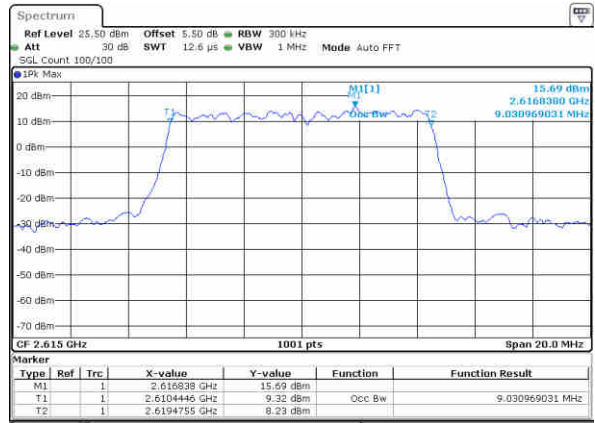

Highest Channel / 5MHz / QPSK

Date: 18 NOV 2018 10:22:18

Highest Channel / 5MHz / 16QAM

Date: 18 NOV 2018 10:23:11

LTE Band 38

Lowest Channel / 10MHz / QPSK

Date: 18 NOV 2018 10:30:53

Lowest Channel / 10MHz / 16QAM

Date: 18 NOV 2018 10:31:19

Middle Channel / 10MHz / QPSK

Date: 18 NOV 2018 10:33:04

Middle Channel / 10MHz / 16QAM

Date: 18 NOV 2018 10:32:20

Highest Channel / 10MHz / QPSK

Date: 18 NOV 2018 10:35:09

Highest Channel / 10MHz / 16QAM