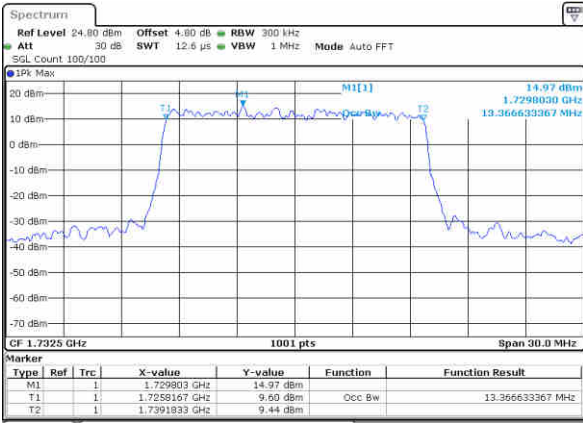

Highest Channel / 10MHz / 16QAM

Date: 10 NOV 2018 03:24:34

LTE Band 4

Lowest Channel / 15MHz / QPSK

Date: 10 NOV 2018 03:31:24

Lowest Channel / 15MHz / 16QAM

Date: 10 NOV 2018 03:31:34

Middle Channel / 15MHz / QPSK

Date: 10 NOV 2018 03:38:24

Middle Channel / 15MHz / 16QAM

Date: 10 NOV 2018 03:38:34

Highest Channel / 15MHz / QPSK

Date: 10 NOV 2018 03:40:54

Highest Channel / 15MHz / 16QAM

Date: 10 NOV 2018 03:41:04

LTE Band 4