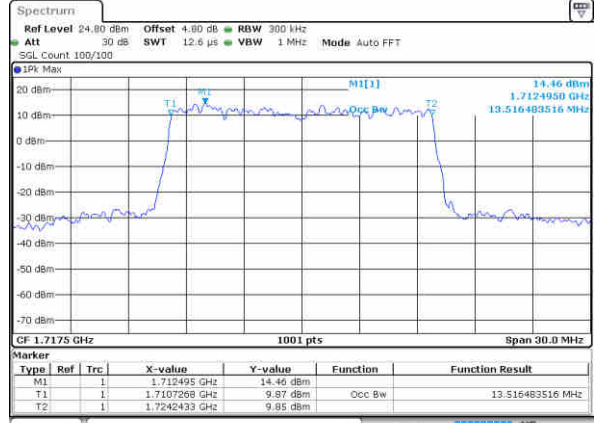

Highest Channel / 10MHz / 16QAM

Date: 10 NOV 2018 03:24:34

LTE Band 4

Lowest Channel / 15MHz / QPSK

Date: 10 NOV 2018 03:31:24

Lowest Channel / 15MHz / 16QAM

Date: 10 NOV 2018 03:31:34

Middle Channel / 15MHz / QPSK

Date: 10 NOV 2018 03:38:24

Middle Channel / 15MHz / 16QAM

Date: 10 NOV 2018 03:38:34

Highest Channel / 15MHz / QPSK

Date: 10 NOV 2018 03:40:54

Highest Channel / 15MHz / 16QAM

Date: 10 NOV 2018 03:41:04

LTE Band 4