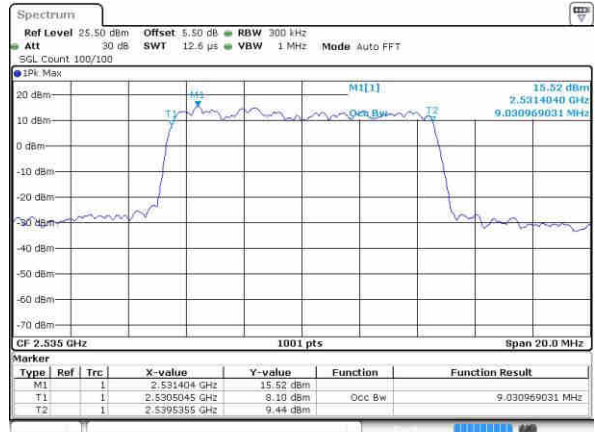

Middle Channel / 5MHz / 16QAM

Date: 10 NOV 2018 11:40:52

Highest Channel / 5MHz / QPSK

Date: 10 NOV 2018 11:41:36

Highest Channel / 5MHz / 16QAM

Date: 10 NOV 2018 11:41:57

LTE Band 7

Lowest Channel / 10MHz / QPSK

Date: 10 NOV 2018 12:35:29

Lowest Channel / 10MHz / 16QAM

Date: 10 NOV 2018 12:35:50

Middle Channel / 10MHz / QPSK

Date: 10 NOV 2018 12:36:33

Middle Channel / 10MHz / 16QAM

Date: 10 NOV 2018 12:36:12

Highest Channel / 10MHz / QPSK

Date: 10 NOV 2018 12:36:55

Highest Channel / 10MHz / 16QAM

Date: 10 NOV 2018 12:37:17

LTE Band 7

Lowest Channel / 15MHz / QPSK

Date: 10 NOV 2018 13:24:11

Lowest Channel / 15MHz / 16QAM

Date: 10 NOV 2018 13:23:49