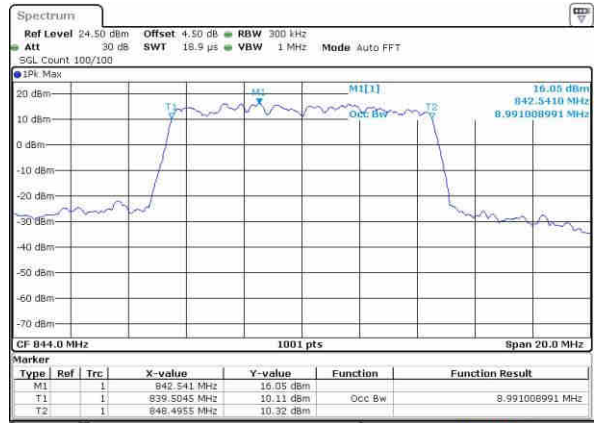

Highest Channel / 1.4MHz / 64QAM

Date: 5 NOV 2018 16:00:11

Highest Channel / 3MHz / 64QAM

Date: 5 NOV 2018 16:07:57

LTE Band 5

Lowest Channel / 5MHz / 64QAM

Date: 5 NOV 2018 18:11:39

Lowest Channel / 10MHz / 64QAM

Date: 5 NOV 2018 18:19:25

Middle Channel / 5MHz / 64QAM

Date: 5 NOV 2018 18:15:21

Middle Channel / 10MHz / 64QAM

Date: 5 NOV 2018 18:23:07

Highest Channel / 5MHz / 64QAM

Date: 5 NOV 2018 18:15:43

Highest Channel / 10MHz / 64QAM

Date: 5 NOV 2018 18:23:29

LTE Band 7

Lowest Channel / 5MHz / QPSK

Date: 10 NOV 2018 11:40:09

Lowest Channel / 5MHz / 16QAM

Date: 10 NOV 2018 11:40:31

Middle Channel / 5MHz / QPSK

Date: 10 NOV 2018 11:41:14