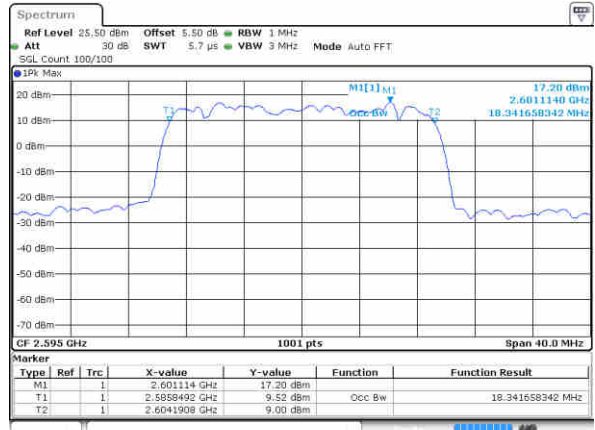

Middle Channel / 15MHz / 16QAM

Date: 18 NOV 2018 10:38:38

Highest Channel / 15MHz / QPSK

Date: 18 NOV 2018 10:39:39

Highest Channel / 15MHz / 16QAM

Date: 18 NOV 2018 10:40:02

LTE Band 38

Lowest Channel / 20MHz / QPSK

Date: 18 NOV 2018 10:40:55

Lowest Channel / 20MHz / 16QAM

Date: 18 NOV 2018 10:41:16

Middle Channel / 20MHz / QPSK

Date: 18 NOV 2018 10:43:21

Middle Channel / 20MHz / 16QAM

Date: 18 NOV 2018 10:42:29

Highest Channel / 20MHz / QPSK

Date: 18 NOV 2018 10:43:59

Highest Channel / 20MHz / 16QAM

Date: 18 NOV 2018 10:44:30

LTE Band 38

Lowest Channel / 5MHz / 64QAM

Date: 18 NOV 2018 10:20:30

Lowest Channel / 10MHz / 64QAM

Date: 18 NOV 2018 10:31:39