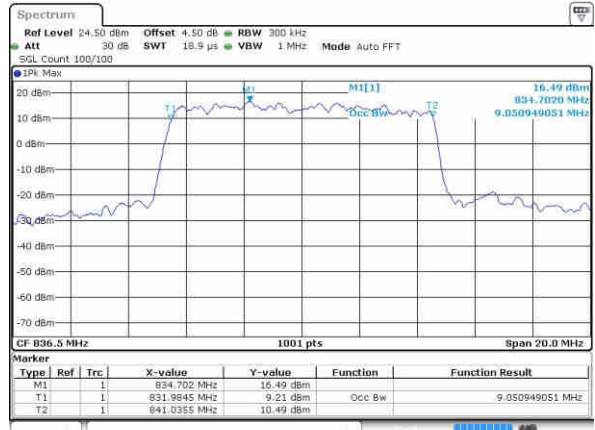

Highest Channel / 5MHz / 16QAM

Date: 5 NOV 2018 15:18:02

LTE Band 5

Lowest Channel / 10MHz / QPSK

Date: 5 NOV 2018 15:21:45

Lowest Channel / 10MHz / 16QAM

Date: 5 NOV 2018 15:21:58

Middle Channel / 10MHz / QPSK

Date: 5 NOV 2018 15:31:15

Middle Channel / 10MHz / 16QAM

Date: 5 NOV 2018 15:31:26

Highest Channel / 10MHz / QPSK

Date: 5 NOV 2018 15:35:20

Highest Channel / 10MHz / 16QAM

Date: 5 NOV 2018 15:35:32

LTE Band 5