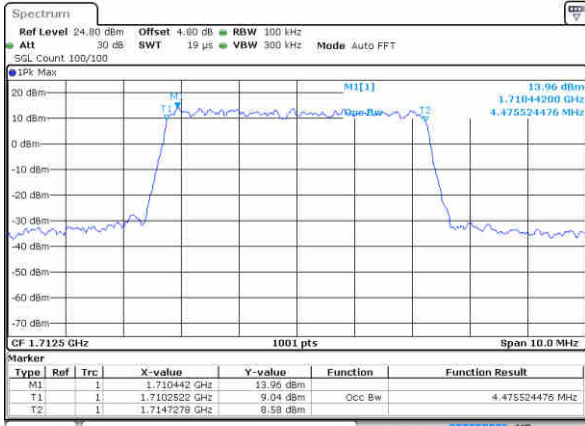

LTE Band 4

Lowest Channel / 5MHz / QPSK

Date: 10 NOV 2018 02:58:25