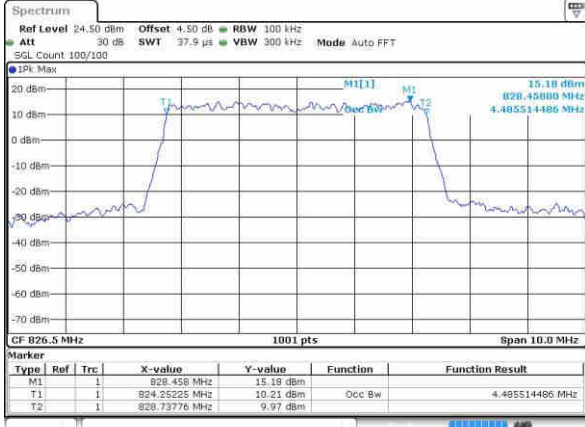

Date: 5 NOV 2018 14:28:23

Highest Channel / 3MHz / QPSK

Date: 5 NOV 2018 14:35:33

Highest Channel / 3MHz / 16QAM

Date: 5 NOV 2018 14:35:44

LTE Band 5

Lowest Channel / 5MHz / QPSK

Date: 5 NOV 2018 14:56:15