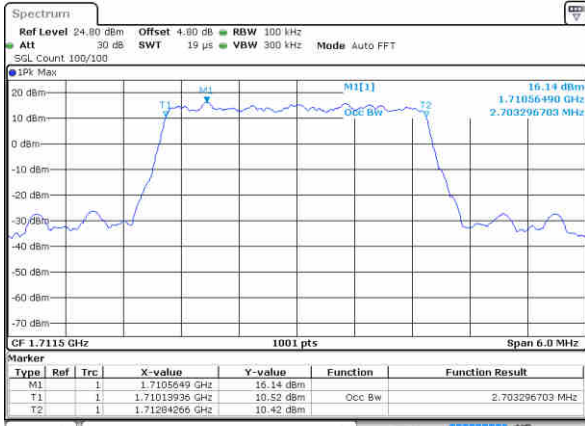

Date: 10 NOV 2018 02:31:05

Highest Channel / 1.4MHz / 16QAM

Date: 10 NOV 2018 02:31:15

LTE Band 4

Lowest Channel / 3MHz / QPSK

Date: 10 NOV 2018 02:38:04

Lowest Channel / 3MHz / 16QAM

Date: 10 NOV 2018 02:38:15