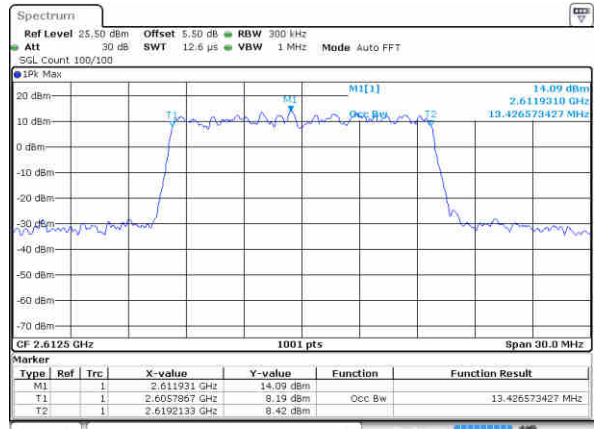

Middle Channel / 15MHz / 16QAM

Date: 18 NOV 2018 10:38:38

Highest Channel / 15MHz / QPSK

Date: 18 NOV 2018 10:39:39

Highest Channel / 15MHz / 16QAM

Date: 18 NOV 2018 10:40:02

LTE Band 38

Lowest Channel / 20MHz / QPSK