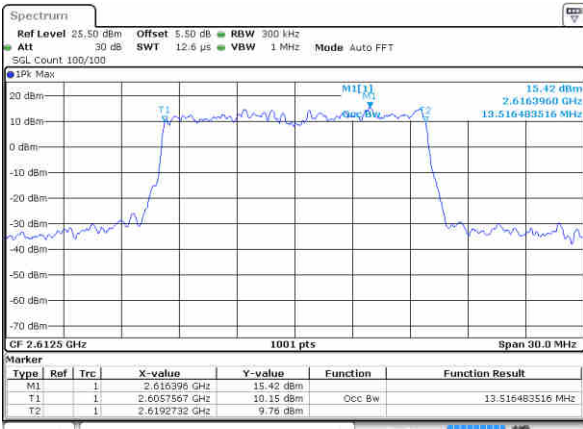

Highest Channel / 15MHz / QPSK

Date: 18 NOV 2018 10:39:39