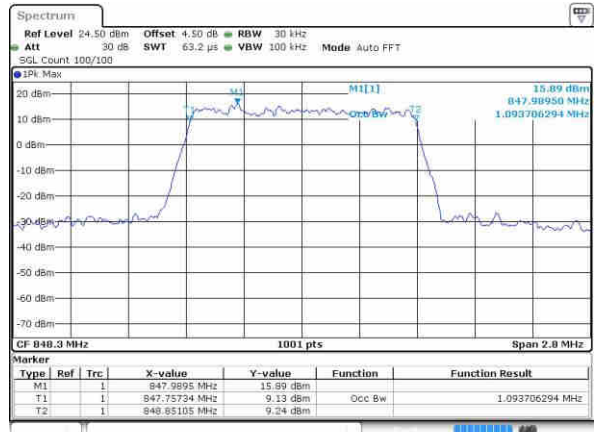

Middle Channel / 1.4MHz / QPSK

Date: 5 NOV 2018 14:03:32

Middle Channel / 1.4MHz / 16QAM

Date: 5 NOV 2018 14:03:43

Highest Channel / 1.4MHz / QPSK

Date: 5 NOV 2018 14:07:04

Highest Channel / 1.4MHz / 16QAM

Date: 5 NOV 2018 14:07:16