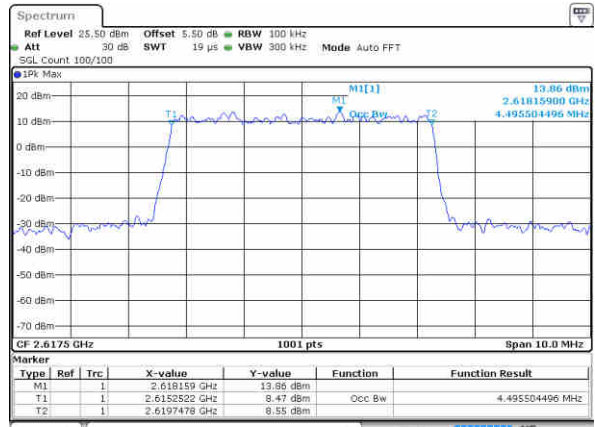

Date: 10 NOV 2018 13:33:26

Middle Channel / 20MHz / 64QAM

Date: 10 NOV 2018 13:34:35

Highest Channel / 15MHz / 64QAM

Date: 10 NOV 2018 13:33:38

Highest Channel / 20MHz / 64QAM

Date: 10 NOV 2018 13:34:46

LTE Band 38

Lowest Channel / 5MHz / QPSK

Date: 18 NOV 2018 10:19:52

Lowest Channel / 5MHz / 16QAM

Date: 18 NOV 2018 10:20:10

Middle Channel / 5MHz / QPSK

Date: 18 NOV 2018 10:21:46

Middle Channel / 5MHz / 16QAM

Date: 18 NOV 2018 10:21:23

Highest Channel / 5MHz / QPSK

Date: 18 NOV 2018 10:22:18

Highest Channel / 5MHz / 16QAM

Date: 18 NOV 2018 10:23:11

LTE Band 38

Lowest Channel / 10MHz / QPSK

Date: 18 NOV 2018 10:30:53

Lowest Channel / 10MHz / 16QAM