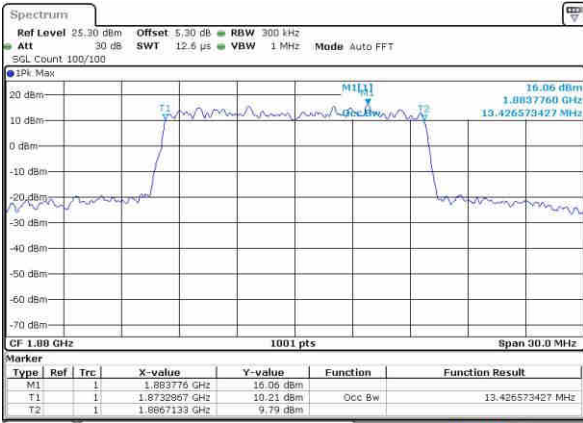

LTE Band 2

Lowest Channel / 15MHz / 64QAM

Date: 6 NOV 2018 10:20:12

Lowest Channel / 20MHz / 64QAM

Date: 6 NOV 2018 10:20:48

Middle Channel / 15MHz / 64QAM

Date: 6 NOV 2018 10:20:23

Middle Channel / 20MHz / 64QAM

Date: 6 NOV 2018 10:20:58

Highest Channel / 15MHz / 64QAM

Date: 6 NOV 2018 10:20:35

Highest Channel / 20MHz / 64QAM

Date: 6 NOV 2018 10:21:09

LTE Band 4

Lowest Channel / 1.4MHz / QPSK

Date: 10 NOV 2018 02:21:34