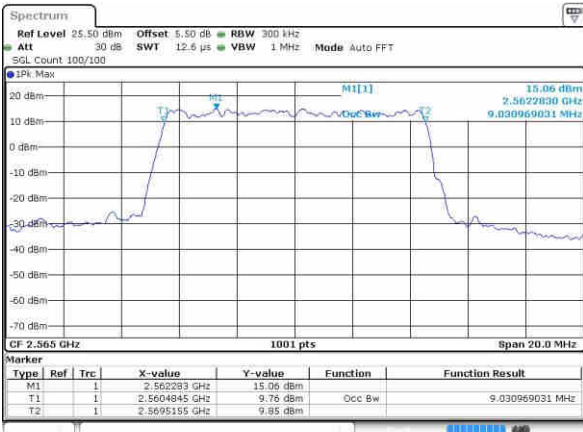

Middle Channel / 5MHz / 16QAM

Date: 10 NOV 2018 11:40:52

Highest Channel / 5MHz / QPSK

Date: 10 NOV 2018 11:41:36

Highest Channel / 5MHz / 16QAM

Date: 10 NOV 2018 11:41:57

LTE Band 7

Lowest Channel / 10MHz / QPSK

Date: 10 NOV 2018 12:35:29

Lowest Channel / 10MHz / 16QAM

Date: 10 NOV 2018 12:35:50

Middle Channel / 10MHz / QPSK

Date: 10 NOV 2018 12:36:33

Middle Channel / 10MHz / 16QAM

Date: 10 NOV 2018 12:36:12

Highest Channel / 10MHz / QPSK

Date: 10 NOV 2018 12:36:55

Highest Channel / 10MHz / 16QAM

Date: 10 NOV 2018 12:37:17

LTE Band 7

Lowest Channel / 15MHz / QPSK

Date: 10 NOV 2018 13:24:11

Lowest Channel / 15MHz / 16QAM

Date: 10 NOV 2018 13:23:49