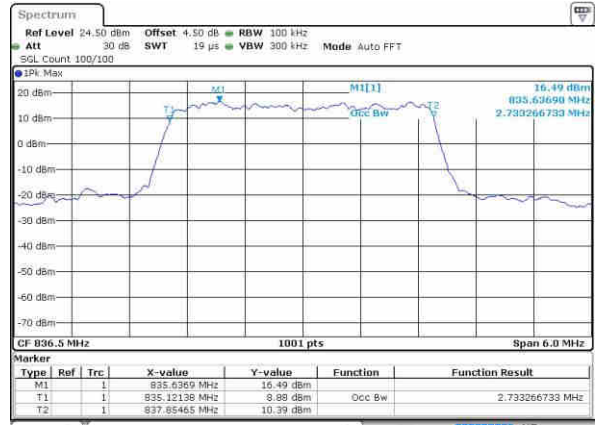

Date: 5 NOV 2018 15:31:15

Middle Channel / 10MHz / 16QAM

Date: 5 NOV 2018 15:31:26

Highest Channel / 10MHz / QPSK

Date: 5 NOV 2018 15:35:20

Highest Channel / 10MHz / 16QAM

Date: 5 NOV 2018 15:35:32

LTE Band 5

Lowest Channel / 1.4MHz / 64QAM

Date: 5 NOV 2018 15:56:07

Lowest Channel / 3MHz / 64QAM

Date: 5 NOV 2018 16:03:53

Middle Channel / 1.4MHz / 64QAM

Date: 5 NOV 2018 15:59:49

Middle Channel / 3MHz / 64QAM

Date: 5 NOV 2018 16:07:35

Highest Channel / 1.4MHz / 64QAM

Date: 5 NOV 2018 16:00:11

Highest Channel / 3MHz / 64QAM

Date: 5 NOV 2018 16:07:57

LTE Band 5

Lowest Channel / 5MHz / 64QAM

Date: 5 NOV 2018 18:11:39

Lowest Channel / 10MHz / 64QAM