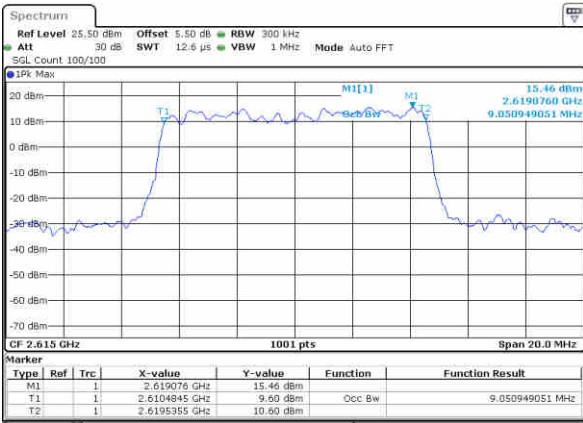

Highest Channel / 5MHz / QPSK

Date: 18 NOV 2018 10:22:18

Highest Channel / 5MHz / 16QAM

Date: 18 NOV 2018 10:23:11

LTE Band 38

Lowest Channel / 10MHz / QPSK

Date: 18 NOV 2018 10:30:53

Lowest Channel / 10MHz / 16QAM

Date: 18 NOV 2018 10:31:19

Middle Channel / 10MHz / QPSK

Date: 18 NOV 2018 10:33:04

Middle Channel / 10MHz / 16QAM

Date: 18 NOV 2018 10:32:20

Highest Channel / 10MHz / QPSK

Date: 18 NOV 2018 10:35:09

Highest Channel / 10MHz / 16QAM

Date: 18 NOV 2018 10:35:48

LTE Band 38

Lowest Channel / 15MHz / QPSK

Date: 18 NOV 2018 10:36:57

Lowest Channel / 15MHz / 16QAM

Date: 18 NOV 2018 10:37:28

Middle Channel / 15MHz / QPSK

Date: 18 NOV 2018 10:38:57