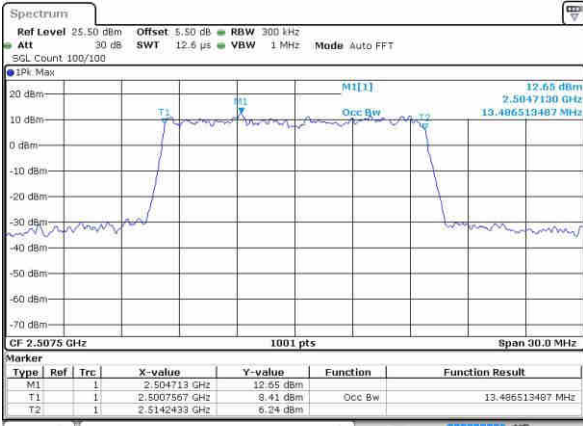

Highest Channel / 10MHz / 64QAM

Date: 10 NOV 2018 13:32:29

LTE Band 7

Lowest Channel / 15MHz / 64QAM

Date: 10 NOV 2018 13:33:15

Lowest Channel / 20MHz / 64QAM

Date: 10 NOV 2018 13:34:23

Middle Channel / 15MHz / 64QAM

Date: 10 NOV 2018 13:33:26

Middle Channel / 20MHz / 64QAM

Date: 10 NOV 2018 13:34:35

Highest Channel / 15MHz / 64QAM

Date: 10 NOV 2018 13:33:38

Highest Channel / 20MHz / 64QAM

Date: 10 NOV 2018 13:34:46

LTE Band 38