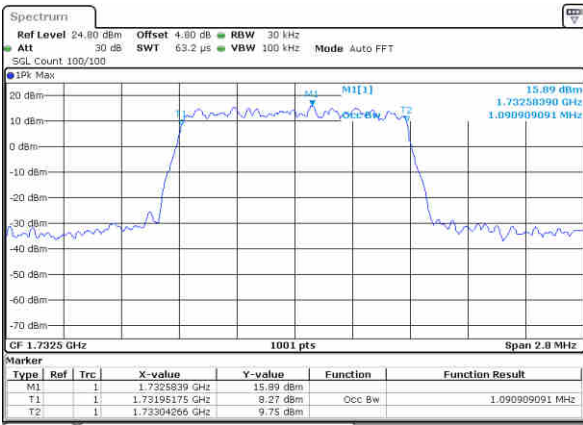

Middle Channel / 1.4MHz / QPSK

Date: 10 NOV 2018 02:28:35