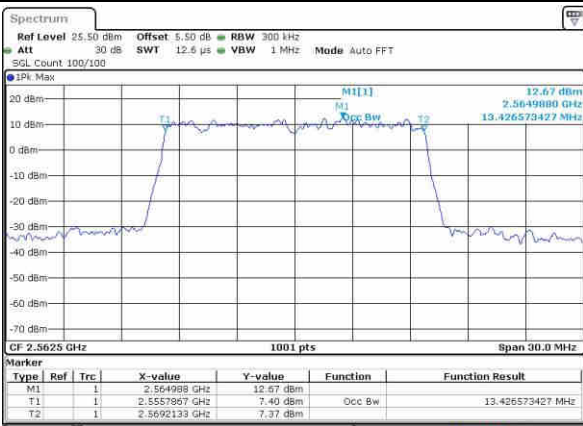

Highest Channel / 10MHz / 64QAM

Date: 10 NOV 2018 13:32:29

LTE Band 7

Lowest Channel / 15MHz / 64QAM

Date: 10 NOV 2018 13:33:15

Lowest Channel / 20MHz / 64QAM

Date: 10 NOV 2018 13:34:23

Middle Channel / 15MHz / 64QAM

Date: 10 NOV 2018 13:33:26

Middle Channel / 20MHz / 64QAM

Date: 10 NOV 2018 13:34:35

Highest Channel / 15MHz / 64QAM

Date: 10 NOV 2018 13:33:38

Highest Channel / 20MHz / 64QAM

Date: 10 NOV 2018 13:34:46

LTE Band 38