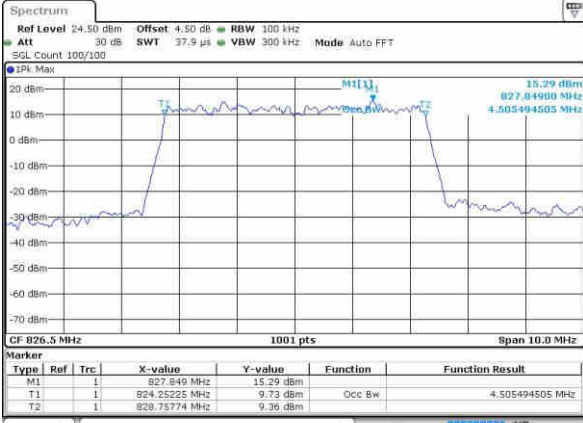

Highest Channel / 1.4MHz / 64QAM

Date: 5 NOV 2018 16:00:11

Highest Channel / 3MHz / 64QAM

Date: 5 NOV 2018 16:07:57

LTE Band 5

Lowest Channel / 5MHz / 64QAM

Date: 5 NOV 2018 18:11:39

Lowest Channel / 10MHz / 64QAM