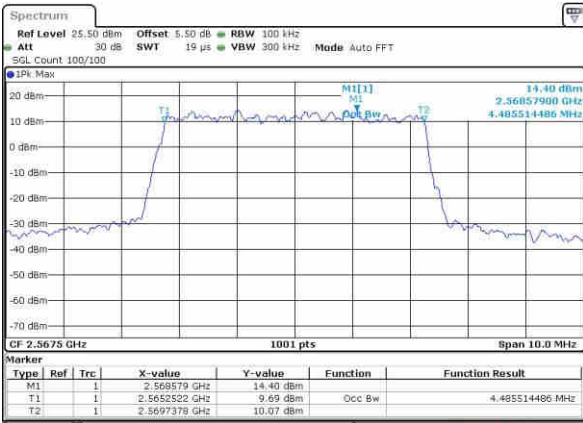

Date: 5 NOV 2018 18:23:29

LTE Band 7

Lowest Channel / 5MHz / QPSK

Date: 10 NOV 2018 11:40:09

Lowest Channel / 5MHz / 16QAM

Date: 10 NOV 2018 11:40:31

Middle Channel / 5MHz / QPSK

Date: 10 NOV 2018 11:41:14

Middle Channel / 5MHz / 16QAM

Date: 10 NOV 2018 11:40:52

Highest Channel / 5MHz / QPSK

Date: 10 NOV 2018 11:41:36

Highest Channel / 5MHz / 16QAM

Date: 10 NOV 2018 11:41:57

LTE Band 7

Lowest Channel / 10MHz / QPSK