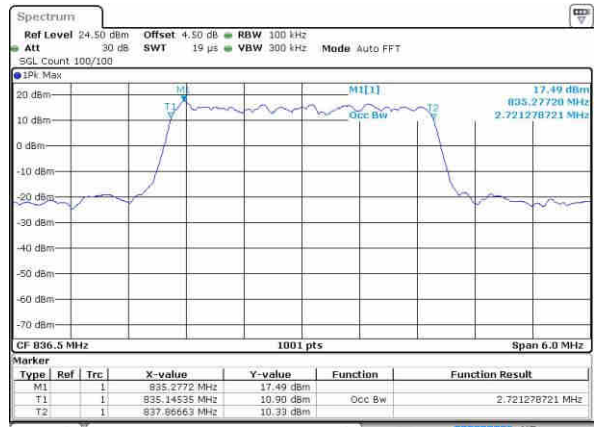

Date: 10 NOV 2018 04:47:38

Highest Channel / 20MHz / 64QAM

Date: 10 NOV 2018 04:55:53

LTE Band 5

Lowest Channel / 1.4MHz / QPSK

Date: 5 NOV 2018 13:39:54

Lowest Channel / 1.4MHz / 16QAM

Date: 5 NOV 2018 13:40:06

Middle Channel / 1.4MHz / QPSK

Date: 5 NOV 2018 14:03:32

Middle Channel / 1.4MHz / 16QAM

Date: 5 NOV 2018 14:03:43

Highest Channel / 1.4MHz / QPSK

Date: 5 NOV 2018 14:07:04

Highest Channel / 1.4MHz / 16QAM

Date: 5 NOV 2018 14:07:16

LTE Band 5

Lowest Channel / 3MHz / QPSK

Date: 5 NOV 2018 14:17:15

Lowest Channel / 3MHz / 16QAM

Date: 5 NOV 2018 14:17:28

Middle Channel / 3MHz / QPSK

Date: 5 NOV 2018 14:29:11

Middle Channel / 3MHz / 16QAM

Date: 5 NOV 2018 14:28:23

Highest Channel / 3MHz / QPSK

Date: 5 NOV 2018 14:35:33

Highest Channel / 3MHz / 16QAM

Date: 5 NOV 2018 14:35:44

LTE Band 5

Lowest Channel / 5MHz / QPSK

Date: 5 NOV 2018 14:56:15