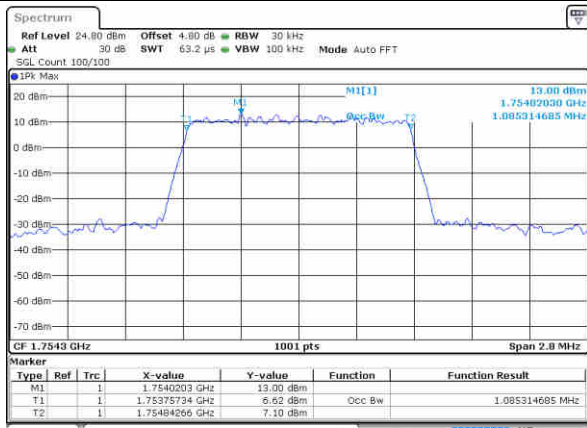

Highest Channel / 20MHz / QPSK

Date: 10 NOV 2018 03:57:23

Highest Channel / 20MHz / 16QAM

Date: 10 NOV 2018 03:57:33

LTE Band 4

Lowest Channel / 1.4MHz / 64QAM

Date: 10 NOV 2018 04:09:53

Lowest Channel / 3MHz / 64QAM

Date: 10 NOV 2018 04:18:07

Middle Channel / 1.4MHz / 64QAM

Date: 10 NOV 2018 04:13:23

Middle Channel / 3MHz / 64QAM

Date: 10 NOV 2018 04:21:37

Highest Channel / 1.4MHz / 64QAM

Date: 10 NOV 2018 04:14:38

Highest Channel / 3MHz / 64QAM