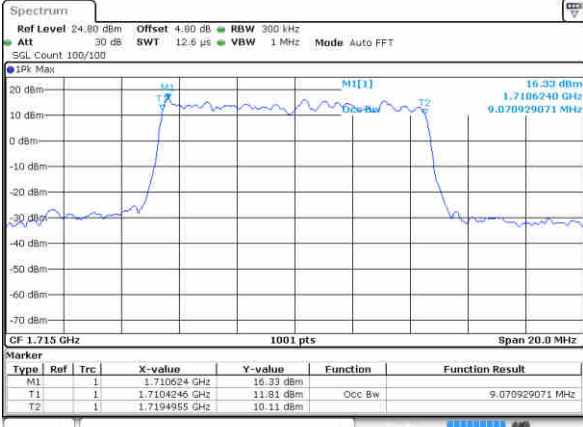

Date: 10 NOV 2018 03:05:35

Highest Channel / 5MHz / QPSK

Date: 10 NOV 2018 03:07:54

Highest Channel / 5MHz / 16QAM

Date: 10 NOV 2018 03:08:04

LTE Band 4

Lowest Channel / 10MHz / QPSK

Date: 10 NOV 2018 03:14:54