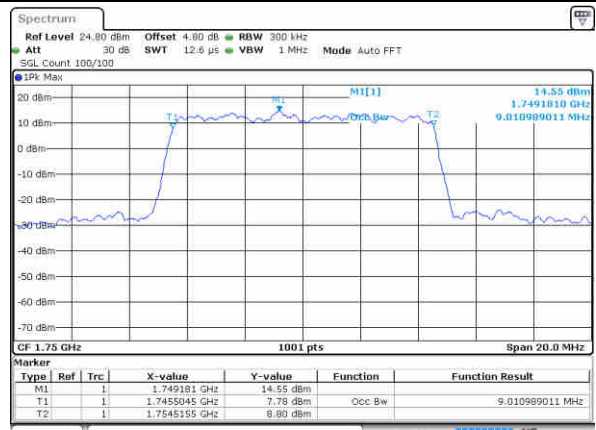

Middle Channel / 10MHz / 64QAM

Date: 10 NOV 2018 04:38:07

Highest Channel / 5MHz / 64QAM

Date: 10 NOV 2018 04:31:07

Highest Channel / 10MHz / 64QAM

Date: 10 NOV 2018 04:39:22

LTE Band 4

Lowest Channel / 15MHz / 64QAM