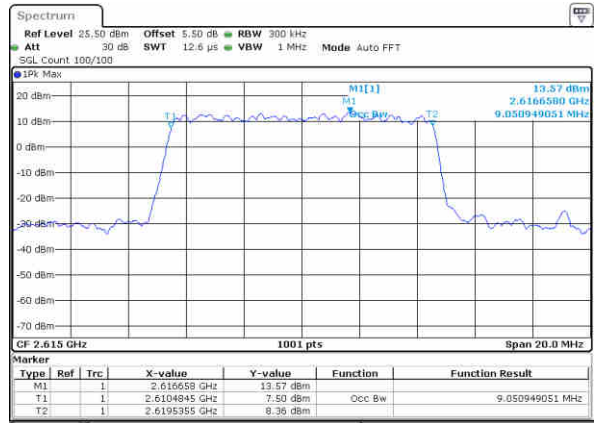

Date: 18 NOV 2018 10:43:59

Highest Channel / 20MHz / 16QAM

Date: 18 NOV 2018 10:44:30

LTE Band 38

Lowest Channel / 5MHz / 64QAM

Date: 18 NOV 2018 10:20:30

Lowest Channel / 10MHz / 64QAM

Date: 18 NOV 2018 10:31:39

Middle Channel / 5MHz / 64QAM

Date: 18 NOV 2018 10:20:54

Middle Channel / 10MHz / 64QAM

Date: 18 NOV 2018 10:32:08

Highest Channel / 5MHz / 64QAM

Date: 18 NOV 2018 10:23:21

Highest Channel / 10MHz / 64QAM

Date: 18 NOV 2018 10:36:11