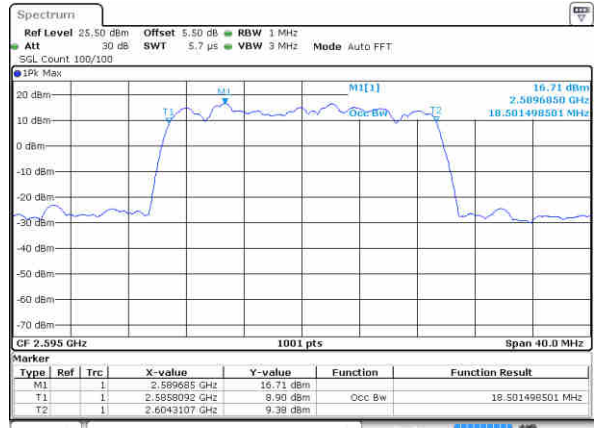

LTE Band 38

Lowest Channel / 15MHz / 64QAM

Date: 18 NOV 2018 10:37:48

Lowest Channel / 20MHz / 64QAM

Date: 18 NOV 2018 10:41:37

Middle Channel / 15MHz / 64QAM

Date: 18 NOV 2018 10:38:15

Middle Channel / 20MHz / 64QAM

Date: 18 NOV 2018 10:42:06

Highest Channel / 15MHz / 64QAM

Date: 18 NOV 2018 10:40:24

Highest Channel / 20MHz / 64QAM

Date: 18 NOV 2018 10:44:51