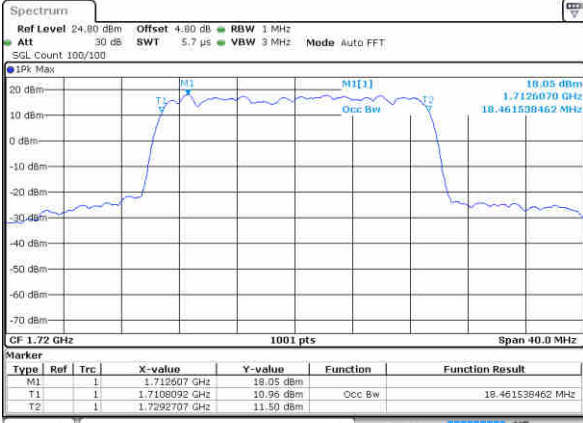

LTE Band 4

Lowest Channel / 20MHz / QPSK

Date: 10 NOV 2018 03:47:53