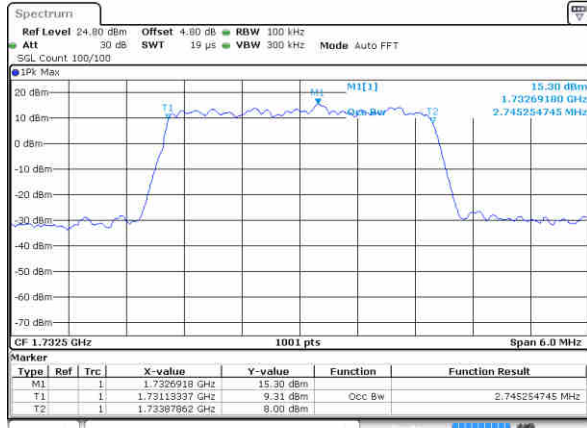

Middle Channel / 3MHz / 64QAM

Date: 10 NOV 2018 04:21:37