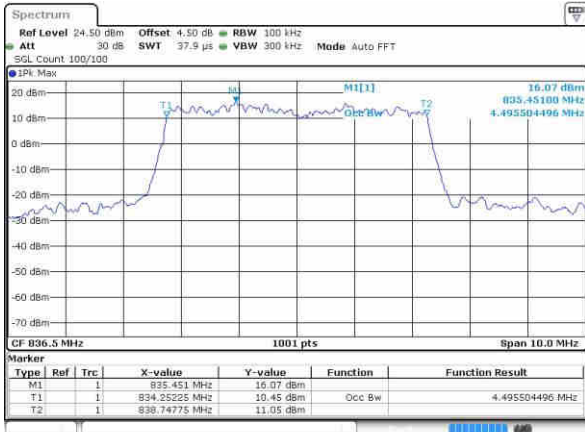

Middle Channel / 5MHz / QPSK

Date: 5 NOV 2018 15:16:44