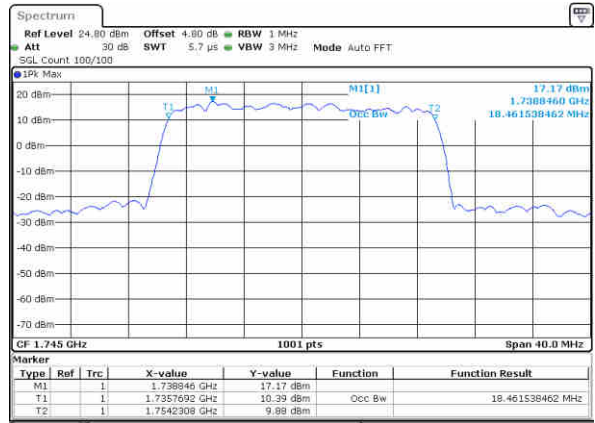

Date: 10 NOV 2018 03:38:24

Middle Channel / 15MHz / 16QAM

Date: 10 NOV 2018 03:38:34

Highest Channel / 15MHz / QPSK

Date: 10 NOV 2018 03:40:54

Highest Channel / 15MHz / 16QAM

Date: 10 NOV 2018 03:41:04

LTE Band 4

Lowest Channel / 20MHz / QPSK

Date: 10 NOV 2018 03:47:53

Lowest Channel / 20MHz / 16QAM

Date: 10 NOV 2018 03:48:03

Middle Channel / 20MHz / QPSK

Date: 10 NOV 2018 03:54:53

Middle Channel / 20MHz / 16QAM

Date: 10 NOV 2018 03:55:03

Highest Channel / 20MHz / QPSK

Date: 10 NOV 2018 03:57:23

Highest Channel / 20MHz / 16QAM

Date: 10 NOV 2018 03:57:33

LTE Band 4

Lowest Channel / 1.4MHz / 64QAM

Date: 10 NOV 2018 04:09:53

Lowest Channel / 3MHz / 64QAM