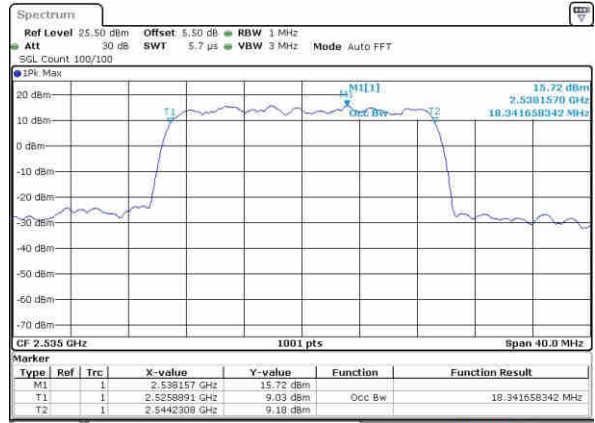

LTE Band 7

Lowest Channel / 20MHz / QPSK

Date: 10 NOV 2018 13:26:22

Lowest Channel / 20MHz / 16QAM

Date: 10 NOV 2018 13:26:00

Middle Channel / 20MHz / QPSK

Date: 10 NOV 2018 13:26:43

Middle Channel / 20MHz / 16QAM

Date: 10 NOV 2018 13:27:05

Highest Channel / 20MHz / QPSK

Date: 10 NOV 2018 13:27:49

Highest Channel / 20MHz / 16QAM

Date: 10 NOV 2018 13:27:27

LTE Band 7

Lowest Channel / 5MHz / 64QAM

Date: 10 NOV 2018 13:30:58