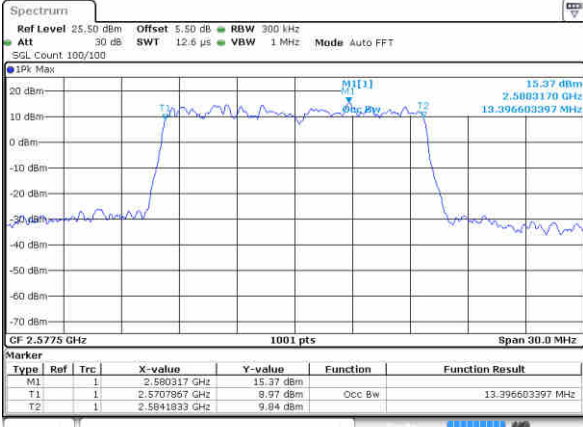

LTE Band 38

Lowest Channel / 15MHz / QPSK

Date: 18 NOV 2018 10:36:57