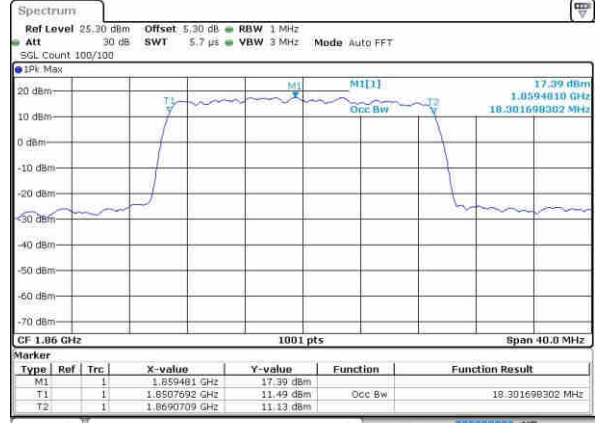

LTE Band 2

Lowest Channel / 15MHz / 64QAM

Date: 6 NOV 2018 10:20:12

Lowest Channel / 20MHz / 64QAM

Date: 6 NOV 2018 10:20:48

Middle Channel / 15MHz / 64QAM

Date: 6 NOV 2018 10:20:23

Middle Channel / 20MHz / 64QAM

Date: 6 NOV 2018 10:20:58

Highest Channel / 15MHz / 64QAM

Date: 6 NOV 2018 10:20:35

Highest Channel / 20MHz / 64QAM

Date: 6 NOV 2018 10:21:09

LTE Band 4

Lowest Channel / 1.4MHz / QPSK

Date: 10 NOV 2018 02:21:34