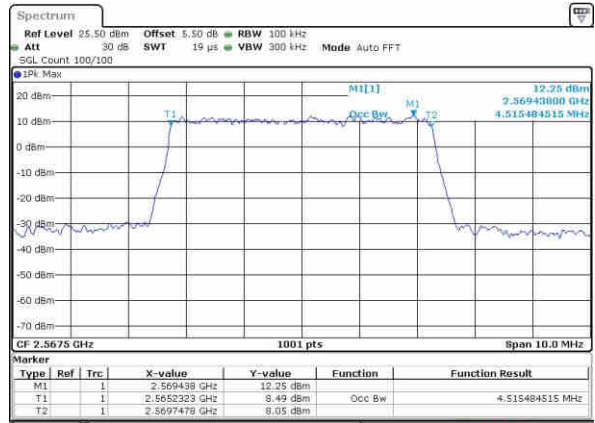

Date: 5 NOV 2018 18:23:29

LTE Band 7

Lowest Channel / 5MHz / QPSK

Date: 10 NOV 2018 11:40:09

Lowest Channel / 5MHz / 16QAM

Date: 10 NOV 2018 11:40:31

Middle Channel / 5MHz / QPSK

Date: 10 NOV 2018 11:41:14

Middle Channel / 5MHz / 16QAM

Date: 10 NOV 2018 11:40:52

Highest Channel / 5MHz / QPSK

Date: 10 NOV 2018 11:41:36

Highest Channel / 5MHz / 16QAM

Date: 10 NOV 2018 11:41:57

LTE Band 7

Lowest Channel / 10MHz / QPSK

Date: 10 NOV 2018 12:35:29

Lowest Channel / 10MHz / 16QAM

Date: 10 NOV 2018 12:35:50

Middle Channel / 10MHz / QPSK

Date: 10 NOV 2018 12:36:33

Middle Channel / 10MHz / 16QAM

Date: 10 NOV 2018 12:36:12

Highest Channel / 10MHz / QPSK