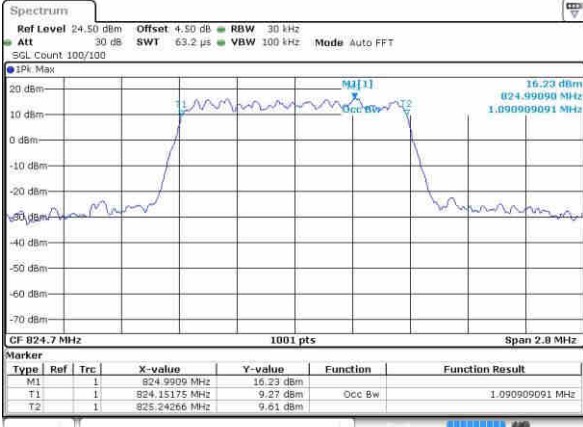

Date: 10 NOV 2018 04:47:38

Highest Channel / 20MHz / 64QAM

Date: 10 NOV 2018 04:55:53

LTE Band 5

Lowest Channel / 1.4MHz / QPSK

Date: 5 NOV 2018 13:39:54

Lowest Channel / 1.4MHz / 16QAM

Date: 5 NOV 2018 13:40:06