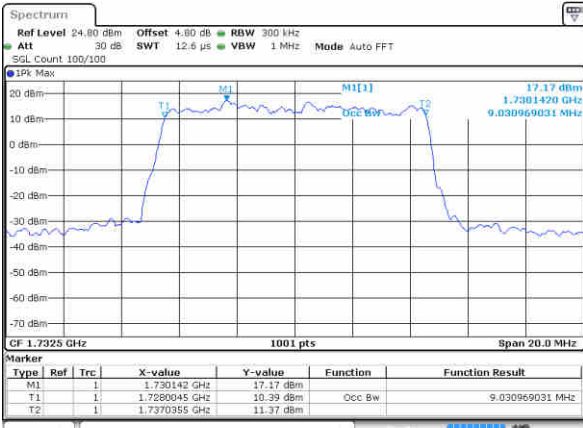

Middle Channel / 10MHz / QPSK

Date: 10 NOV 2018 03:21:54