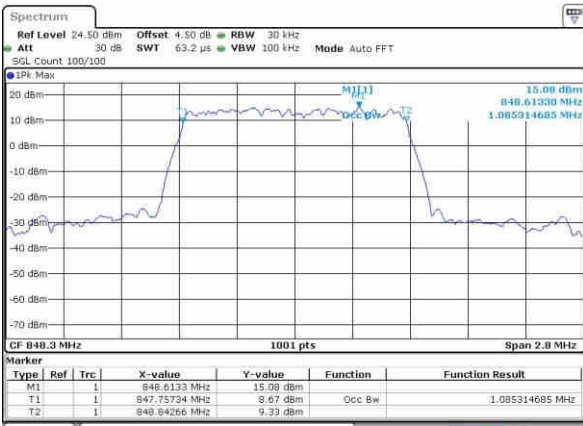

Date: 5 NOV 2018 15:31:15

Middle Channel / 10MHz / 16QAM

Date: 5 NOV 2018 15:31:26

Highest Channel / 10MHz / QPSK

Date: 5 NOV 2018 15:35:20

Highest Channel / 10MHz / 16QAM

Date: 5 NOV 2018 15:35:32

LTE Band 5

Lowest Channel / 1.4MHz / 64QAM

Date: 5 NOV 2018 15:56:07

Lowest Channel / 3MHz / 64QAM

Date: 5 NOV 2018 16:03:53

Middle Channel / 1.4MHz / 64QAM

Date: 5 NOV 2018 15:59:49

Middle Channel / 3MHz / 64QAM

Date: 5 NOV 2018 16:07:35

Highest Channel / 1.4MHz / 64QAM

Date: 5 NOV 2018 16:00:11

Highest Channel / 3MHz / 64QAM

Date: 5 NOV 2018 16:07:57

LTE Band 5

Lowest Channel / 5MHz / 64QAM

Date: 5 NOV 2018 18:11:39

Lowest Channel / 10MHz / 64QAM