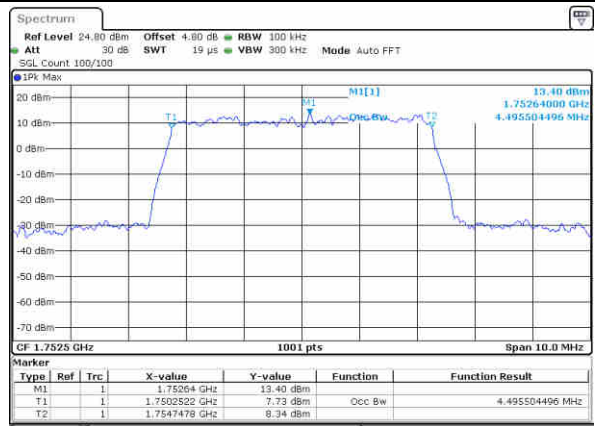

LTE Band 4

Lowest Channel / 5MHz / QPSK

Date: 10 NOV 2018 02:58:25

Lowest Channel / 5MHz / 16QAM

Date: 10 NOV 2018 02:58:35

Middle Channel / 5MHz / QPSK

Date: 10 NOV 2018 03:05:24

Middle Channel / 5MHz / 16QAM

Date: 10 NOV 2018 03:05:35

Highest Channel / 5MHz / QPSK

Date: 10 NOV 2018 03:07:54

Highest Channel / 5MHz / 16QAM

Date: 10 NOV 2018 03:08:04

LTE Band 4

Lowest Channel / 10MHz / QPSK

Date: 10 NOV 2018 03:14:54