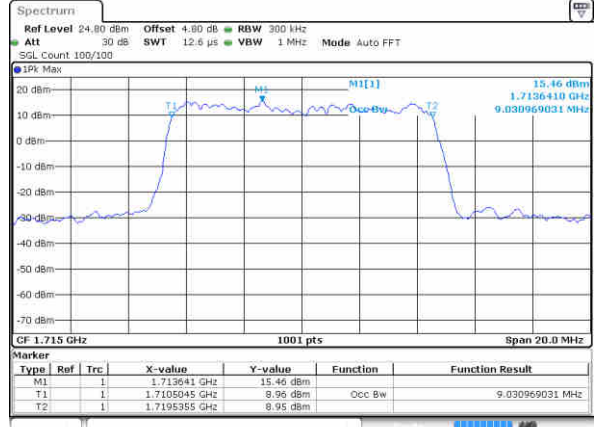

Lowest Channel / 10MHz / 16QAM

Date: 10 NOV 2018 03:15:04