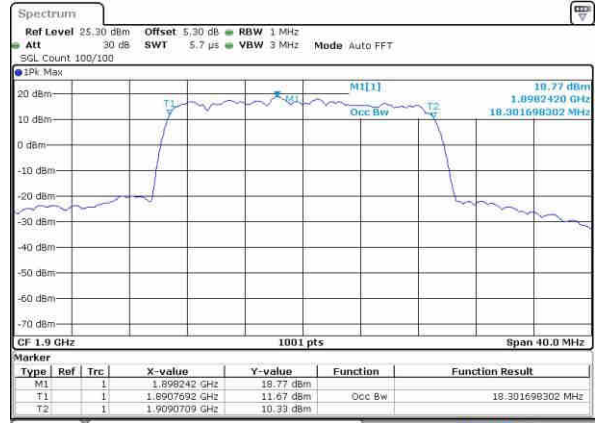

LTE Band 2

Lowest Channel / 15MHz / 64QAM

Date: 6 NOV 2018 10:20:12

Lowest Channel / 20MHz / 64QAM

Date: 6 NOV 2018 10:20:48

Middle Channel / 15MHz / 64QAM

Date: 6 NOV 2018 10:20:23

Middle Channel / 20MHz / 64QAM

Date: 6 NOV 2018 10:20:58

Highest Channel / 15MHz / 64QAM

Date: 6 NOV 2018 10:20:35

Highest Channel / 20MHz / 64QAM

Date: 6 NOV 2018 10:21:09

LTE Band 4

Lowest Channel / 1.4MHz / QPSK

Date: 10 NOV 2018 02:21:34