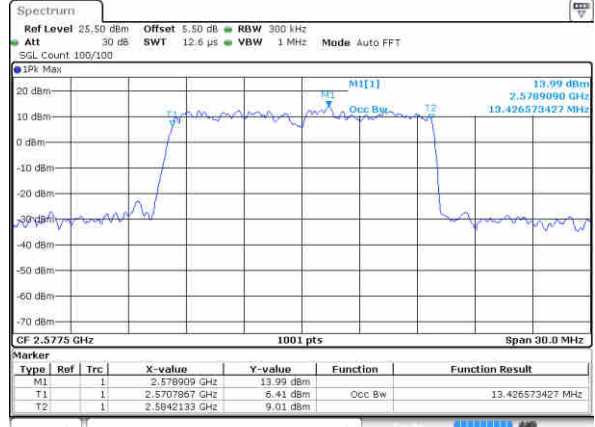

Date: 18 NOV 2018 10:35:48

LTE Band 38

Lowest Channel / 15MHz / QPSK

Date: 18 NOV 2018 10:36:57

Lowest Channel / 15MHz / 16QAM

Date: 18 NOV 2018 10:37:28

Middle Channel / 15MHz / QPSK

Date: 18 NOV 2018 10:38:57

Middle Channel / 15MHz / 16QAM

Date: 18 NOV 2018 10:38:38

Highest Channel / 15MHz / QPSK

Date: 18 NOV 2018 10:39:39

Highest Channel / 15MHz / 16QAM

Date: 18 NOV 2018 10:40:02

LTE Band 38

Lowest Channel / 20MHz / QPSK