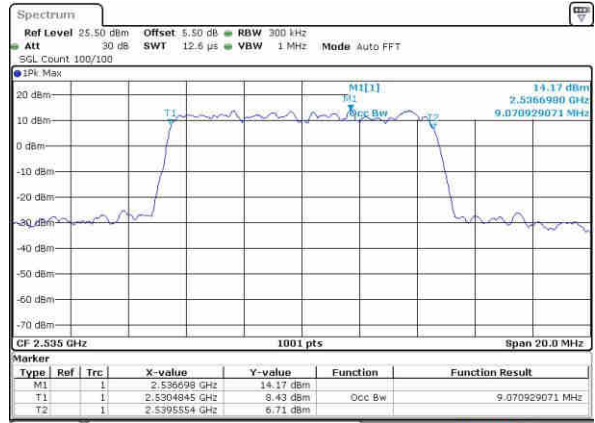

Date: 10 NOV 2018 13:27:05

Highest Channel / 20MHz / QPSK

Date: 10 NOV 2018 13:27:49

Highest Channel / 20MHz / 16QAM

Date: 10 NOV 2018 13:27:27

LTE Band 7

Lowest Channel / 5MHz / 64QAM

Date: 10 NOV 2018 13:30:58

Lowest Channel / 10MHz / 64QAM

Date: 10 NOV 2018 13:32:06

Middle Channel / 5MHz / 64QAM

Date: 10 NOV 2018 13:31:09

Middle Channel / 10MHz / 64QAM

Date: 10 NOV 2018 13:32:18

Highest Channel / 5MHz / 64QAM

Date: 10 NOV 2018 13:31:21

Highest Channel / 10MHz / 64QAM

Date: 10 NOV 2018 13:32:29

LTE Band 7

Lowest Channel / 15MHz / 64QAM

Date: 10 NOV 2018 13:33:15

Lowest Channel / 20MHz / 64QAM

Date: 10 NOV 2018 13:34:23

Middle Channel / 15MHz / 64QAM