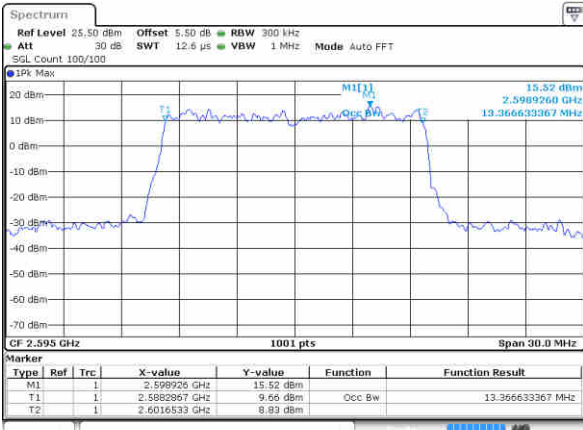

Date: 18 NOV 2018 10:35:48

LTE Band 38

Lowest Channel / 15MHz / QPSK

Date: 18 NOV 2018 10:36:57

Lowest Channel / 15MHz / 16QAM

Date: 18 NOV 2018 10:37:28

Middle Channel / 15MHz / QPSK

Date: 18 NOV 2018 10:38:57

Middle Channel / 15MHz / 16QAM

Date: 18 NOV 2018 10:38:38

Highest Channel / 15MHz / QPSK

Date: 18 NOV 2018 10:39:39

Highest Channel / 15MHz / 16QAM

Date: 18 NOV 2018 10:40:02

LTE Band 38

Lowest Channel / 20MHz / QPSK