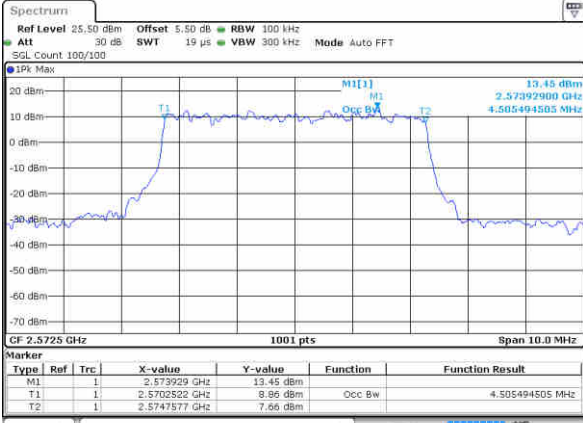

Date: 18 NOV 2018 10:43:59

Highest Channel / 20MHz / 16QAM

Date: 18 NOV 2018 10:44:30

LTE Band 38

Lowest Channel / 5MHz / 64QAM

Date: 18 NOV 2018 10:20:30

Lowest Channel / 10MHz / 64QAM

Date: 18 NOV 2018 10:31:39

Middle Channel / 5MHz / 64QAM

Date: 18 NOV 2018 10:20:54

Middle Channel / 10MHz / 64QAM

Date: 18 NOV 2018 10:32:08

Highest Channel / 5MHz / 64QAM

Date: 18 NOV 2018 10:23:21

Highest Channel / 10MHz / 64QAM

Date: 18 NOV 2018 10:36:11