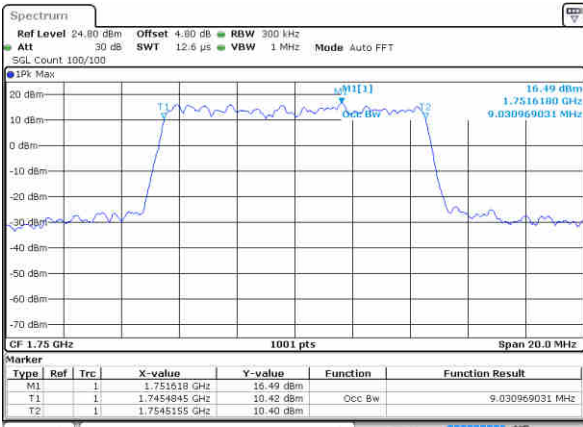

Highest Channel / 10MHz / QPSK

Date: 10 NOV 2018 03:24:24