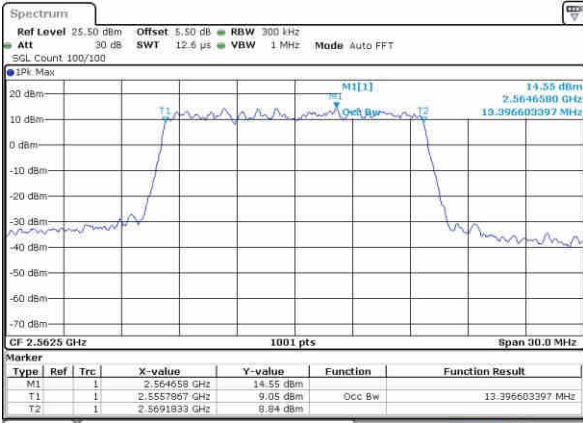

Date: 10 NOV 2018 12:36:55

Highest Channel / 10MHz / 16QAM

Date: 10 NOV 2018 12:37:17

LTE Band 7

Lowest Channel / 15MHz / QPSK

Date: 10 NOV 2018 13:24:11

Lowest Channel / 15MHz / 16QAM

Date: 10 NOV 2018 13:23:49

Middle Channel / 15MHz / QPSK

Date: 10 NOV 2018 13:24:33

Middle Channel / 15MHz / 16QAM

Date: 10 NOV 2018 13:24:54

Highest Channel / 15MHz / QPSK

Date: 10 NOV 2018 13:25:38

Highest Channel / 15MHz / 16QAM

Date: 10 NOV 2018 13:25:16

LTE Band 7

Lowest Channel / 20MHz / QPSK

Date: 10 NOV 2018 13:26:22

Lowest Channel / 20MHz / 16QAM

Date: 10 NOV 2018 13:26:00

Middle Channel / 20MHz / QPSK

Date: 10 NOV 2018 13:26:43

Middle Channel / 20MHz / 16QAM