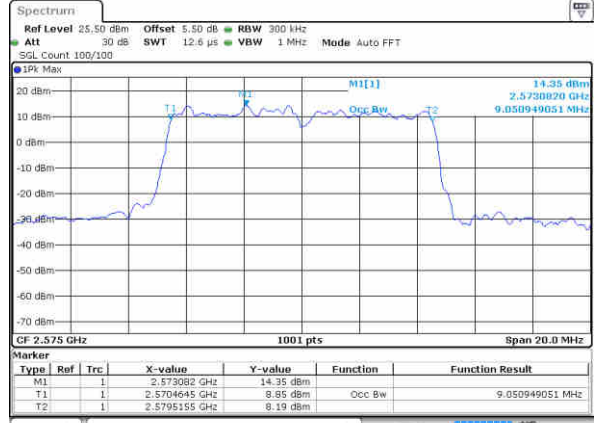

Date: 18 NOV 2018 10:43:59

Highest Channel / 20MHz / 16QAM

Date: 18 NOV 2018 10:44:30

LTE Band 38

Lowest Channel / 5MHz / 64QAM

Date: 18 NOV 2018 10:20:30

Lowest Channel / 10MHz / 64QAM

Date: 18 NOV 2018 10:31:39