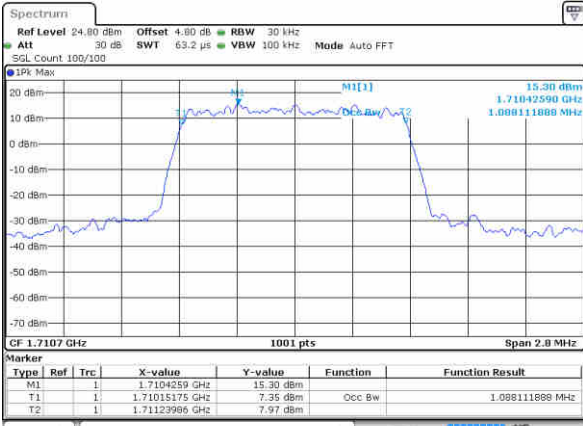

Date: 6 NOV 2018 10:20:58

Highest Channel / 15MHz / 64QAM

Date: 6 NOV 2018 10:20:35

Highest Channel / 20MHz / 64QAM

Date: 6 NOV 2018 10:21:09

LTE Band 4

Lowest Channel / 1.4MHz / QPSK

Date: 10 NOV 2018 02:21:34