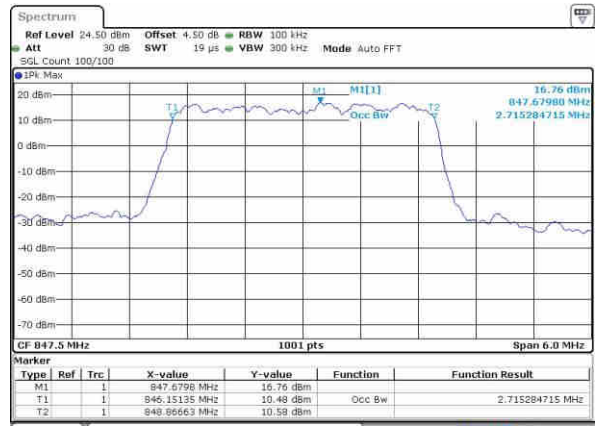

Date: 5 NOV 2018 15:31:15

Middle Channel / 10MHz / 16QAM

Date: 5 NOV 2018 15:31:26

Highest Channel / 10MHz / QPSK

Date: 5 NOV 2018 15:35:20

Highest Channel / 10MHz / 16QAM

Date: 5 NOV 2018 15:35:32

LTE Band 5

Lowest Channel / 1.4MHz / 64QAM

Date: 5 NOV 2018 15:56:07

Lowest Channel / 3MHz / 64QAM

Date: 5 NOV 2018 16:03:53

Middle Channel / 1.4MHz / 64QAM

Date: 5 NOV 2018 15:59:49

Middle Channel / 3MHz / 64QAM

Date: 5 NOV 2018 16:07:35

Highest Channel / 1.4MHz / 64QAM

Date: 5 NOV 2018 16:00:11

Highest Channel / 3MHz / 64QAM

Date: 5 NOV 2018 16:07:57

LTE Band 5

Lowest Channel / 5MHz / 64QAM

Date: 5 NOV 2018 18:11:39

Lowest Channel / 10MHz / 64QAM