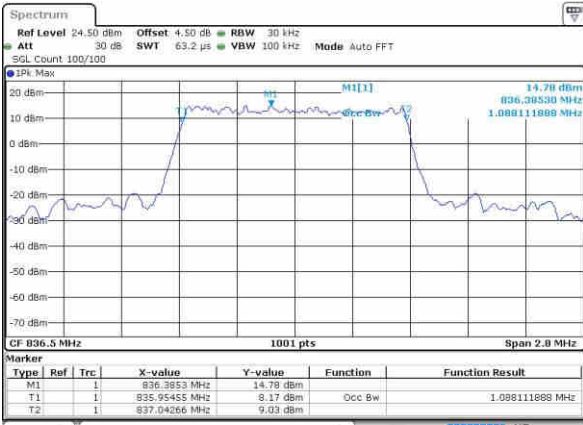

Lowest Channel / 1.4MHz / 64QAM

Date: 5 NOV 2018 15:56:07

Lowest Channel / 3MHz / 64QAM

Date: 5 NOV 2018 16:03:53

Middle Channel / 1.4MHz / 64QAM

Date: 5 NOV 2018 15:59:49

Middle Channel / 3MHz / 64QAM

Date: 5 NOV 2018 16:07:35

Highest Channel / 1.4MHz / 64QAM

Date: 5 NOV 2018 16:00:11

Highest Channel / 3MHz / 64QAM

Date: 5 NOV 2018 16:07:57

LTE Band 5

Lowest Channel / 5MHz / 64QAM

Date: 5 NOV 2018 18:11:39

Lowest Channel / 10MHz / 64QAM