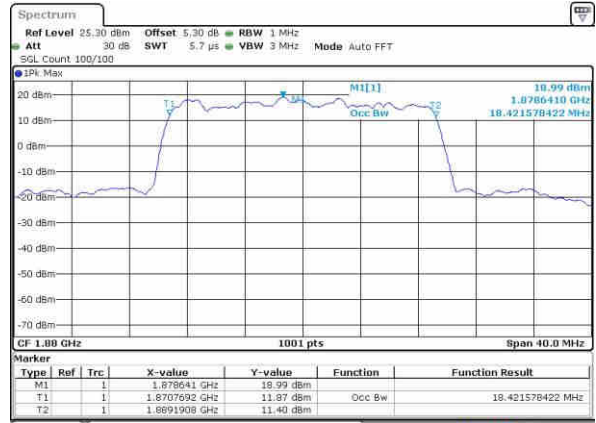

LTE Band 2

Lowest Channel / 15MHz / 64QAM

Date: 6 NOV 2018 10:20:12

Lowest Channel / 20MHz / 64QAM

Date: 6 NOV 2018 10:20:48

Middle Channel / 15MHz / 64QAM

Date: 6 NOV 2018 10:20:23

Middle Channel / 20MHz / 64QAM

Date: 6 NOV 2018 10:20:58

Highest Channel / 15MHz / 64QAM

Date: 6 NOV 2018 10:20:35

Highest Channel / 20MHz / 64QAM

Date: 6 NOV 2018 10:21:09

LTE Band 4

Lowest Channel / 1.4MHz / QPSK

Date: 10 NOV 2018 02:21:34