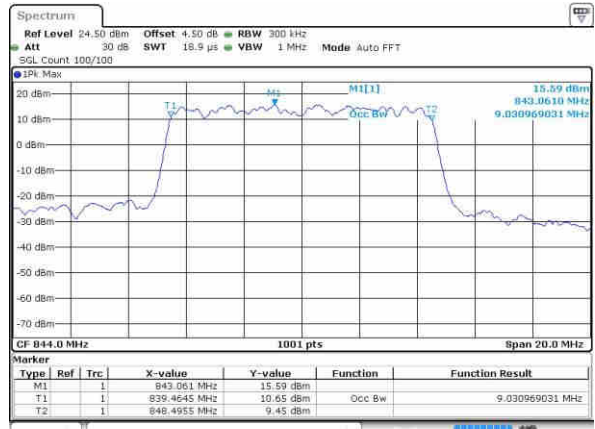

Highest Channel / 5MHz / 16QAM

Date: 5 NOV 2018 15:18:02

LTE Band 5

Lowest Channel / 10MHz / QPSK

Date: 5 NOV 2018 15:21:45

Lowest Channel / 10MHz / 16QAM

Date: 5 NOV 2018 15:21:58

Middle Channel / 10MHz / QPSK

Date: 5 NOV 2018 15:31:15

Middle Channel / 10MHz / 16QAM

Date: 5 NOV 2018 15:31:26

Highest Channel / 10MHz / QPSK

Date: 5 NOV 2018 15:35:20

Highest Channel / 10MHz / 16QAM

Date: 5 NOV 2018 15:35:32

LTE Band 5