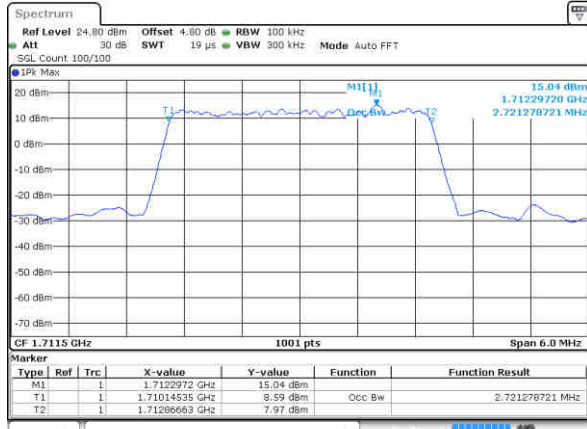

Highest Channel / 20MHz / QPSK

Date: 10 NOV 2018 03:57:23

Highest Channel / 20MHz / 16QAM

Date: 10 NOV 2018 03:57:33

LTE Band 4

Lowest Channel / 1.4MHz / 64QAM

Date: 10 NOV 2018 04:09:53

Lowest Channel / 3MHz / 64QAM