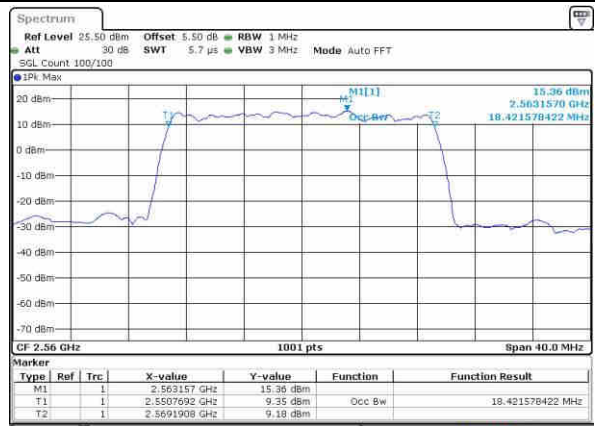

Highest Channel / 10MHz / 64QAM

Date: 10 NOV 2018 13:32:29

LTE Band 7

Lowest Channel / 15MHz / 64QAM

Date: 10 NOV 2018 13:33:15

Lowest Channel / 20MHz / 64QAM

Date: 10 NOV 2018 13:34:23

Middle Channel / 15MHz / 64QAM

Date: 10 NOV 2018 13:33:26

Middle Channel / 20MHz / 64QAM

Date: 10 NOV 2018 13:34:35

Highest Channel / 15MHz / 64QAM

Date: 10 NOV 2018 13:33:38

Highest Channel / 20MHz / 64QAM

Date: 10 NOV 2018 13:34:46

LTE Band 38