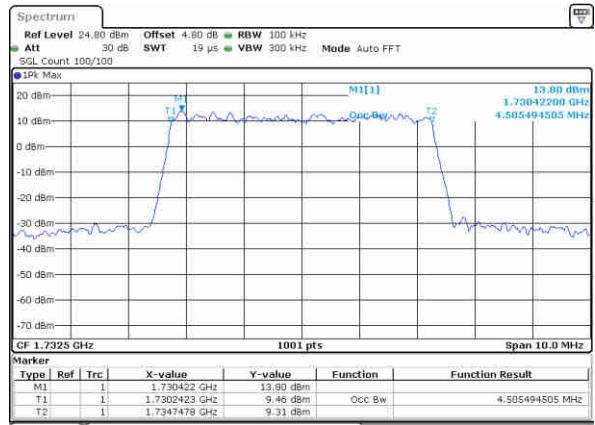

LTE Band 4

Lowest Channel / 5MHz / QPSK

Date: 10 NOV 2018 02:58:25

Lowest Channel / 5MHz / 16QAM

Date: 10 NOV 2018 02:58:35

Middle Channel / 5MHz / QPSK

Date: 10 NOV 2018 03:05:24

Middle Channel / 5MHz / 16QAM

Date: 10 NOV 2018 03:05:35

Highest Channel / 5MHz / QPSK

Date: 10 NOV 2018 03:07:54

Highest Channel / 5MHz / 16QAM

Date: 10 NOV 2018 03:08:04

LTE Band 4

Lowest Channel / 10MHz / QPSK

Date: 10 NOV 2018 03:14:54