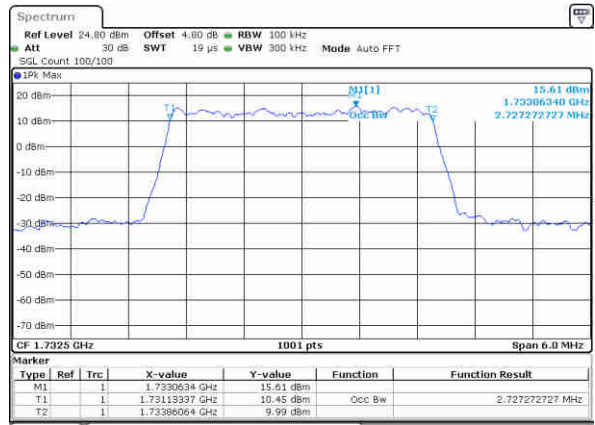

Middle Channel / 3MHz / 16QAM

Date: 10 NOV 2018 02:45:14