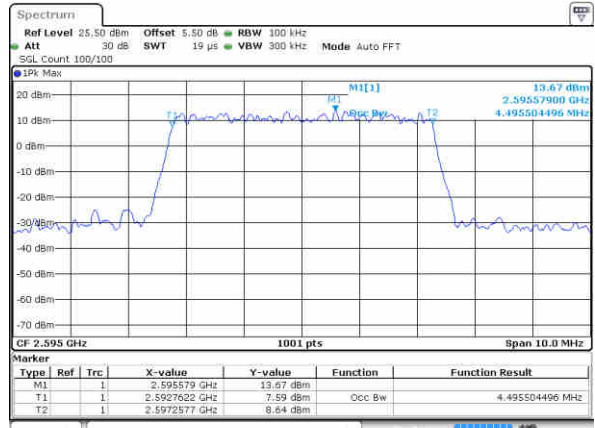

Date: 10 NOV 2018 13:33:26

Middle Channel / 20MHz / 64QAM

Date: 10 NOV 2018 13:34:35

Highest Channel / 15MHz / 64QAM

Date: 10 NOV 2018 13:33:38

Highest Channel / 20MHz / 64QAM

Date: 10 NOV 2018 13:34:46

LTE Band 38

Lowest Channel / 5MHz / QPSK

Date: 18 NOV 2018 10:19:52

Lowest Channel / 5MHz / 16QAM

Date: 18 NOV 2018 10:20:10

Middle Channel / 5MHz / QPSK

Date: 18 NOV 2018 10:21:46

Middle Channel / 5MHz / 16QAM

Date: 18 NOV 2018 10:21:23

Highest Channel / 5MHz / QPSK

Date: 18 NOV 2018 10:22:18

Highest Channel / 5MHz / 16QAM

Date: 18 NOV 2018 10:23:11

LTE Band 38

Lowest Channel / 10MHz / QPSK

Date: 18 NOV 2018 10:30:53

Lowest Channel / 10MHz / 16QAM