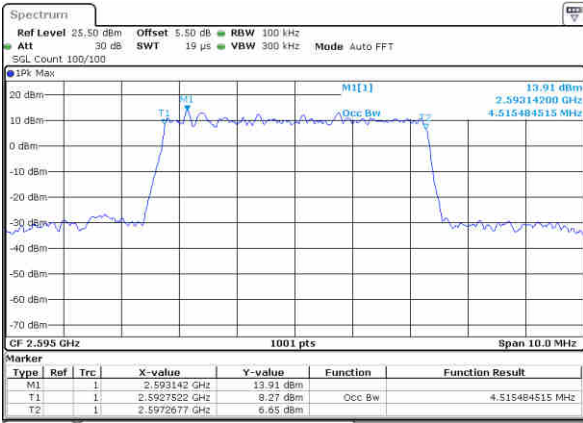

Date: 18 NOV 2018 10:43:59

Highest Channel / 20MHz / 16QAM

Date: 18 NOV 2018 10:44:30

LTE Band 38

Lowest Channel / 5MHz / 64QAM

Date: 18 NOV 2018 10:20:30

Lowest Channel / 10MHz / 64QAM

Date: 18 NOV 2018 10:31:39

Middle Channel / 5MHz / 64QAM

Date: 18 NOV 2018 10:20:54

Middle Channel / 10MHz / 64QAM

Date: 18 NOV 2018 10:32:08

Highest Channel / 5MHz / 64QAM

Date: 18 NOV 2018 10:23:21

Highest Channel / 10MHz / 64QAM

Date: 18 NOV 2018 10:36:11