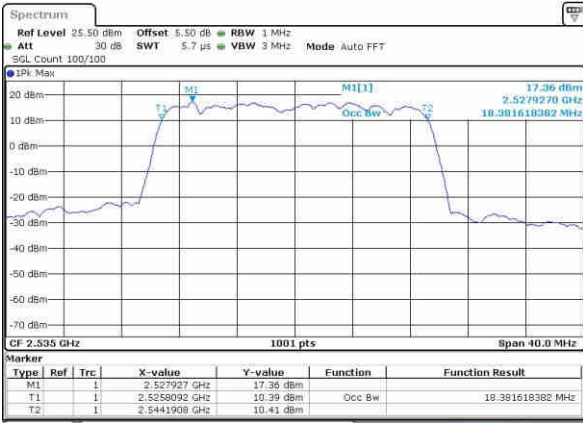

LTE Band 7

Lowest Channel / 20MHz / QPSK

Date: 10 NOV 2018 13:26:22

Lowest Channel / 20MHz / 16QAM

Date: 10 NOV 2018 13:26:00

Middle Channel / 20MHz / QPSK

Date: 10 NOV 2018 13:26:43

Middle Channel / 20MHz / 16QAM

Date: 10 NOV 2018 13:27:05

Highest Channel / 20MHz / QPSK

Date: 10 NOV 2018 13:27:49

Highest Channel / 20MHz / 16QAM

Date: 10 NOV 2018 13:27:27

LTE Band 7

Lowest Channel / 5MHz / 64QAM

Date: 10 NOV 2018 13:30:58