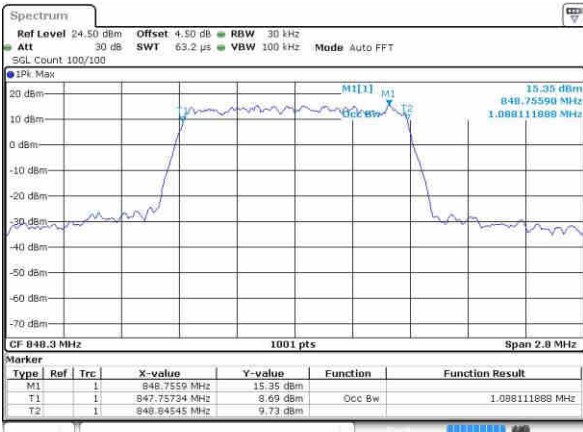

Date: 10 NOV 2018 04:47:38

Highest Channel / 20MHz / 64QAM

Date: 10 NOV 2018 04:55:53

LTE Band 5

Lowest Channel / 1.4MHz / QPSK

Date: 5 NOV 2018 13:39:54

Lowest Channel / 1.4MHz / 16QAM

Date: 5 NOV 2018 13:40:06

Middle Channel / 1.4MHz / QPSK

Date: 5 NOV 2018 14:03:32

Middle Channel / 1.4MHz / 16QAM

Date: 5 NOV 2018 14:03:43

Highest Channel / 1.4MHz / QPSK

Date: 5 NOV 2018 14:07:04

Highest Channel / 1.4MHz / 16QAM

Date: 5 NOV 2018 14:07:16