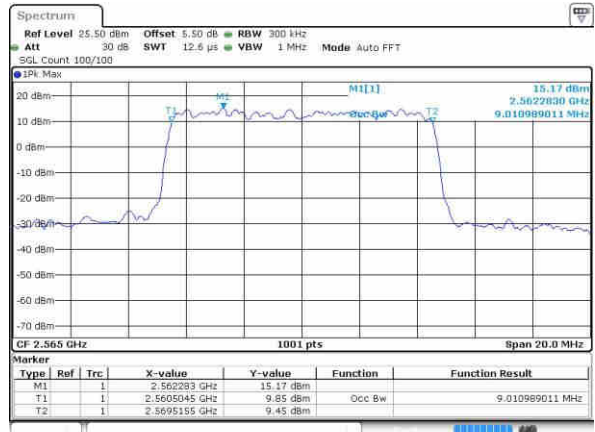

Middle Channel / 5MHz / 16QAM

Date: 10 NOV 2018 11:40:52

Highest Channel / 5MHz / QPSK

Date: 10 NOV 2018 11:41:36

Highest Channel / 5MHz / 16QAM

Date: 10 NOV 2018 11:41:57

LTE Band 7

Lowest Channel / 10MHz / QPSK

Date: 10 NOV 2018 12:35:29

Lowest Channel / 10MHz / 16QAM

Date: 10 NOV 2018 12:35:50

Middle Channel / 10MHz / QPSK

Date: 10 NOV 2018 12:36:33

Middle Channel / 10MHz / 16QAM

Date: 10 NOV 2018 12:36:12

Highest Channel / 10MHz / QPSK

Date: 10 NOV 2018 12:36:55

Highest Channel / 10MHz / 16QAM

Date: 10 NOV 2018 12:37:17

LTE Band 7

Lowest Channel / 15MHz / QPSK

Date: 10 NOV 2018 13:24:11

Lowest Channel / 15MHz / 16QAM

Date: 10 NOV 2018 13:23:49