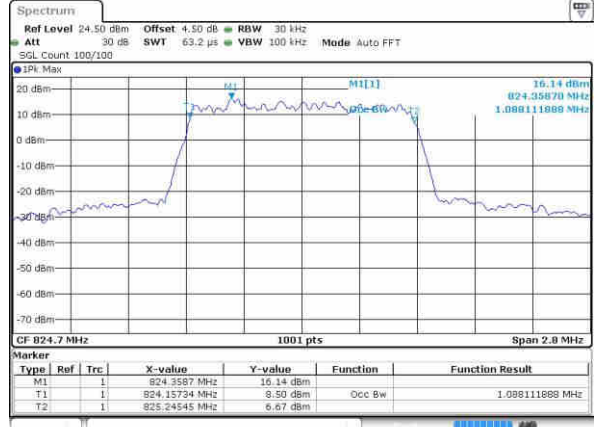

Date: 10 NOV 2018 04:47:38

Highest Channel / 20MHz / 64QAM

Date: 10 NOV 2018 04:55:53

LTE Band 5

Lowest Channel / 1.4MHz / QPSK

Date: 5 NOV 2018 13:39:54

Lowest Channel / 1.4MHz / 16QAM

Date: 5 NOV 2018 13:40:06