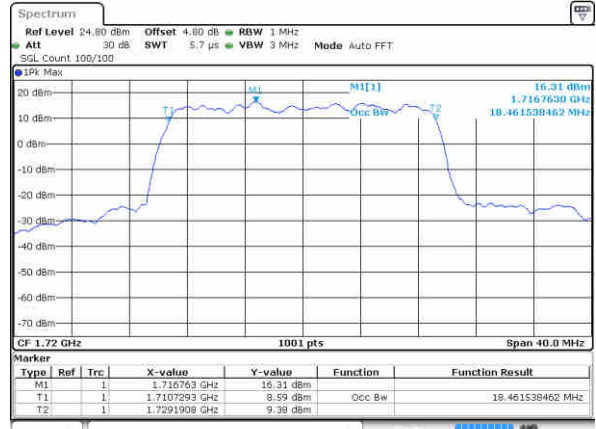

Lowest Channel / 20MHz / 64QAM

Date: 10 NOV 2018 04:51:07