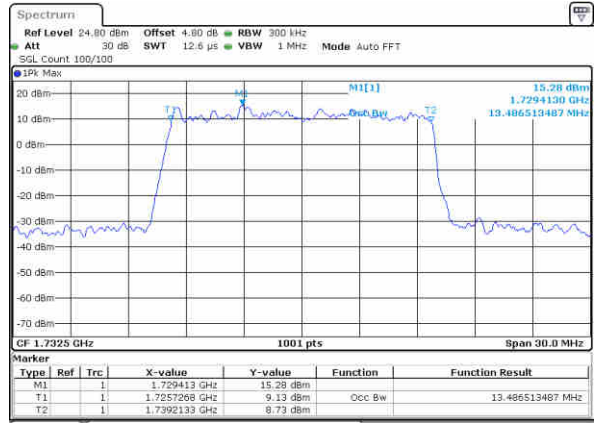

Highest Channel / 10MHz / 16QAM

Date: 10 NOV 2018 03:24:34

LTE Band 4

Lowest Channel / 15MHz / QPSK

Date: 10 NOV 2018 03:31:24

Lowest Channel / 15MHz / 16QAM

Date: 10 NOV 2018 03:31:34

Middle Channel / 15MHz / QPSK

Date: 10 NOV 2018 03:38:24

Middle Channel / 15MHz / 16QAM

Date: 10 NOV 2018 03:38:34

Highest Channel / 15MHz / QPSK

Date: 10 NOV 2018 03:40:54

Highest Channel / 15MHz / 16QAM

Date: 10 NOV 2018 03:41:04

LTE Band 4