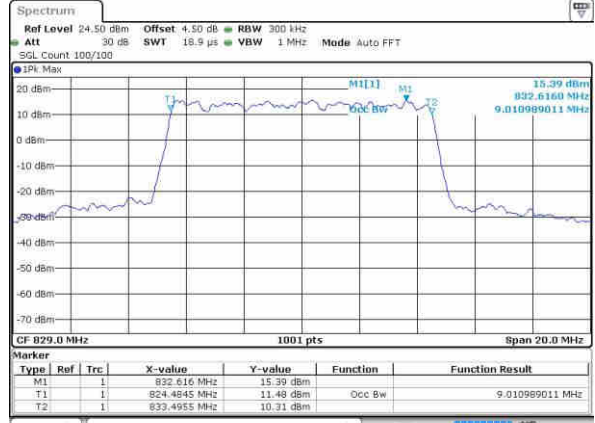

Highest Channel / 1.4MHz / 64QAM

Date: 5 NOV 2018 16:00:11

Highest Channel / 3MHz / 64QAM

Date: 5 NOV 2018 16:07:57

LTE Band 5

Lowest Channel / 5MHz / 64QAM

Date: 5 NOV 2018 18:11:39

Lowest Channel / 10MHz / 64QAM