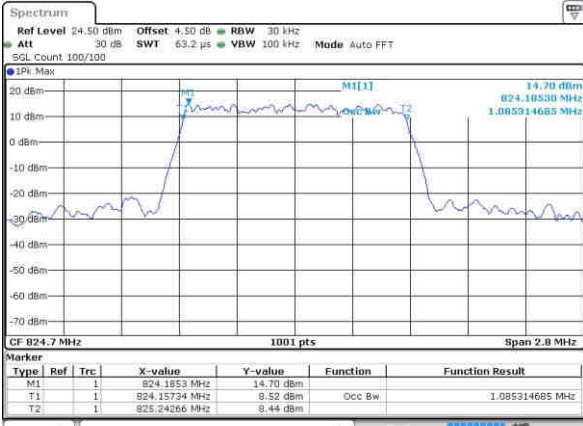

LTE Band 5

Lowest Channel / 1.4MHz / 64QAM

Date: 5 NOV 2018 15:56:07