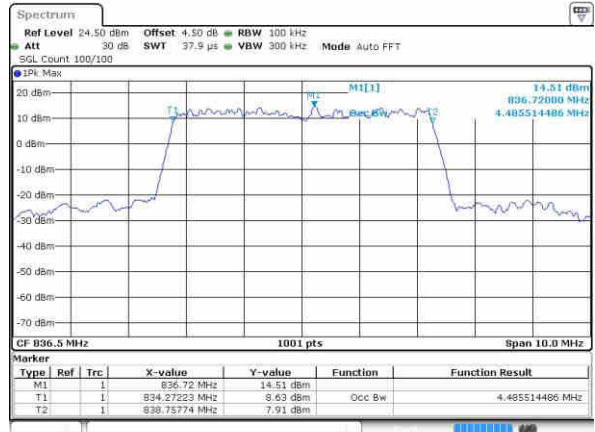

Date: 5 NOV 2018 14:28:23

Highest Channel / 3MHz / QPSK

Date: 5 NOV 2018 14:35:33

Highest Channel / 3MHz / 16QAM

Date: 5 NOV 2018 14:35:44

LTE Band 5

Lowest Channel / 5MHz / QPSK

Date: 5 NOV 2018 14:56:15

Lowest Channel / 5MHz / 16QAM

Date: 5 NOV 2018 14:56:28

Middle Channel / 5MHz / QPSK

Date: 5 NOV 2018 15:16:44

Middle Channel / 5MHz / 16QAM

Date: 5 NOV 2018 15:16:24

Highest Channel / 5MHz / QPSK

Date: 5 NOV 2018 15:17:39

Highest Channel / 5MHz / 16QAM

Date: 5 NOV 2018 15:18:02

LTE Band 5

Lowest Channel / 10MHz / QPSK

Date: 5 NOV 2018 15:21:45

Lowest Channel / 10MHz / 16QAM

Date: 5 NOV 2018 15:21:58

Middle Channel / 10MHz / QPSK