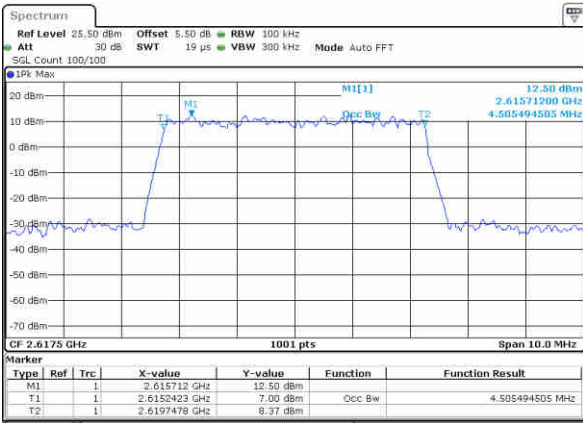

Date: 18 NOV 2018 10:43:59

Highest Channel / 20MHz / 16QAM

Date: 18 NOV 2018 10:44:30

LTE Band 38

Lowest Channel / 5MHz / 64QAM

Date: 18 NOV 2018 10:20:30

Lowest Channel / 10MHz / 64QAM

Date: 18 NOV 2018 10:31:39

Middle Channel / 5MHz / 64QAM

Date: 18 NOV 2018 10:20:54

Middle Channel / 10MHz / 64QAM

Date: 18 NOV 2018 10:32:08

Highest Channel / 5MHz / 64QAM

Date: 18 NOV 2018 10:23:21

Highest Channel / 10MHz / 64QAM

Date: 18 NOV 2018 10:36:11