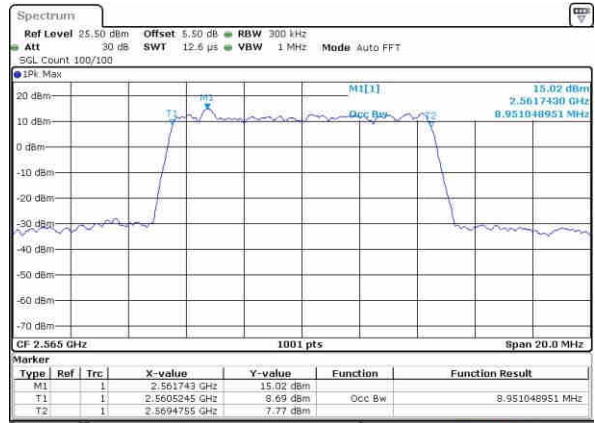

Date: 10 NOV 2018 13:27:05

Highest Channel / 20MHz / QPSK

Date: 10 NOV 2018 13:27:49

Highest Channel / 20MHz / 16QAM

Date: 10 NOV 2018 13:27:27

LTE Band 7

Lowest Channel / 5MHz / 64QAM

Date: 10 NOV 2018 13:30:58

Lowest Channel / 10MHz / 64QAM

Date: 10 NOV 2018 13:32:06

Middle Channel / 5MHz / 64QAM

Date: 10 NOV 2018 13:31:09

Middle Channel / 10MHz / 64QAM

Date: 10 NOV 2018 13:32:18

Highest Channel / 5MHz / 64QAM

Date: 10 NOV 2018 13:31:21

Highest Channel / 10MHz / 64QAM

Date: 10 NOV 2018 13:32:29

LTE Band 7

Lowest Channel / 15MHz / 64QAM

Date: 10 NOV 2018 13:33:15

Lowest Channel / 20MHz / 64QAM

Date: 10 NOV 2018 13:34:23

Middle Channel / 15MHz / 64QAM