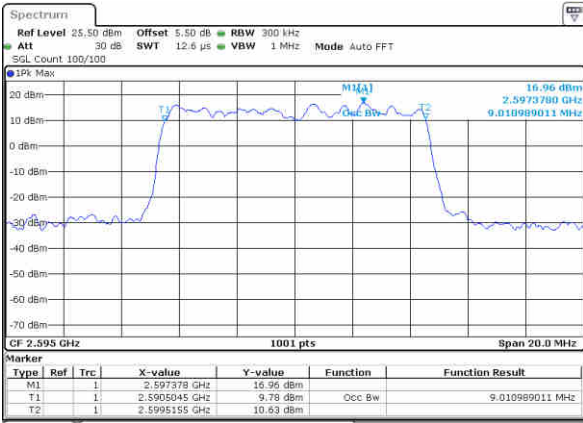

Middle Channel / 10MHz / QPSK

Date: 18 NOV 2018 10:33:04