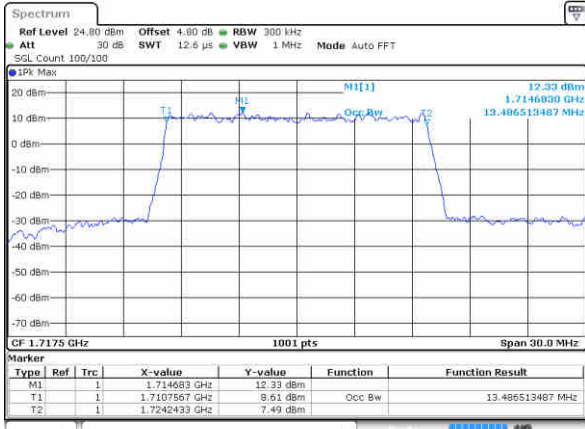

Middle Channel / 10MHz / 64QAM

Date: 10 NOV 2018 04:38:07

Highest Channel / 5MHz / 64QAM

Date: 10 NOV 2018 04:31:07

Highest Channel / 10MHz / 64QAM

Date: 10 NOV 2018 04:39:22

LTE Band 4

Lowest Channel / 15MHz / 64QAM