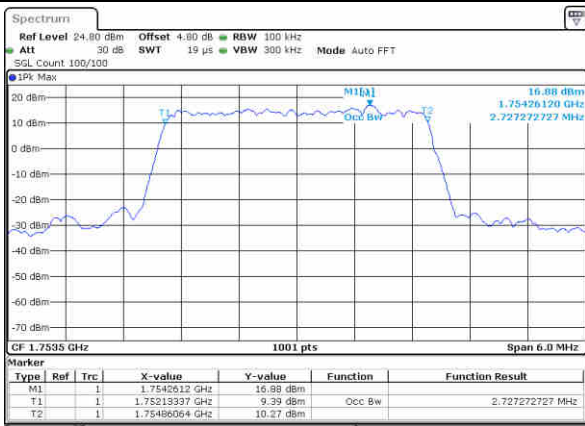

Highest Channel / 3MHz / QPSK

Date: 10 NOV 2018 02:47:34