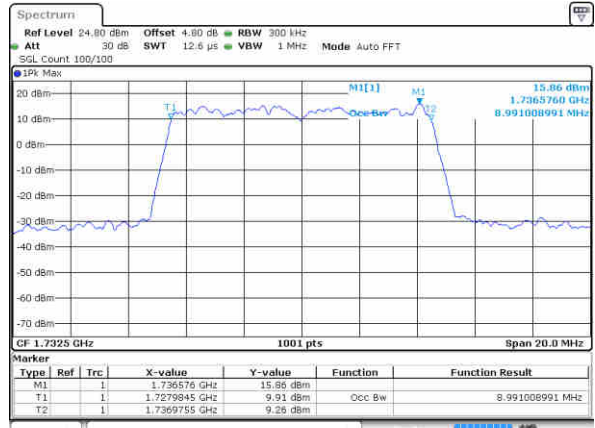

Date: 10 NOV 2018 03:05:35

Highest Channel / 5MHz / QPSK

Date: 10 NOV 2018 03:07:54

Highest Channel / 5MHz / 16QAM

Date: 10 NOV 2018 03:08:04

LTE Band 4

Lowest Channel / 10MHz / QPSK

Date: 10 NOV 2018 03:14:54

Lowest Channel / 10MHz / 16QAM

Date: 10 NOV 2018 03:15:04

Middle Channel / 10MHz / QPSK

Date: 10 NOV 2018 03:21:54

Middle Channel / 10MHz / 16QAM

Date: 10 NOV 2018 03:22:04

Highest Channel / 10MHz / QPSK

Date: 10 NOV 2018 03:24:24

Highest Channel / 10MHz / 16QAM

Date: 10 NOV 2018 03:24:34

LTE Band 4

Lowest Channel / 15MHz / QPSK

Date: 10 NOV 2018 03:31:24

Lowest Channel / 15MHz / 16QAM

Date: 10 NOV 2018 03:31:34

Middle Channel / 15MHz / QPSK