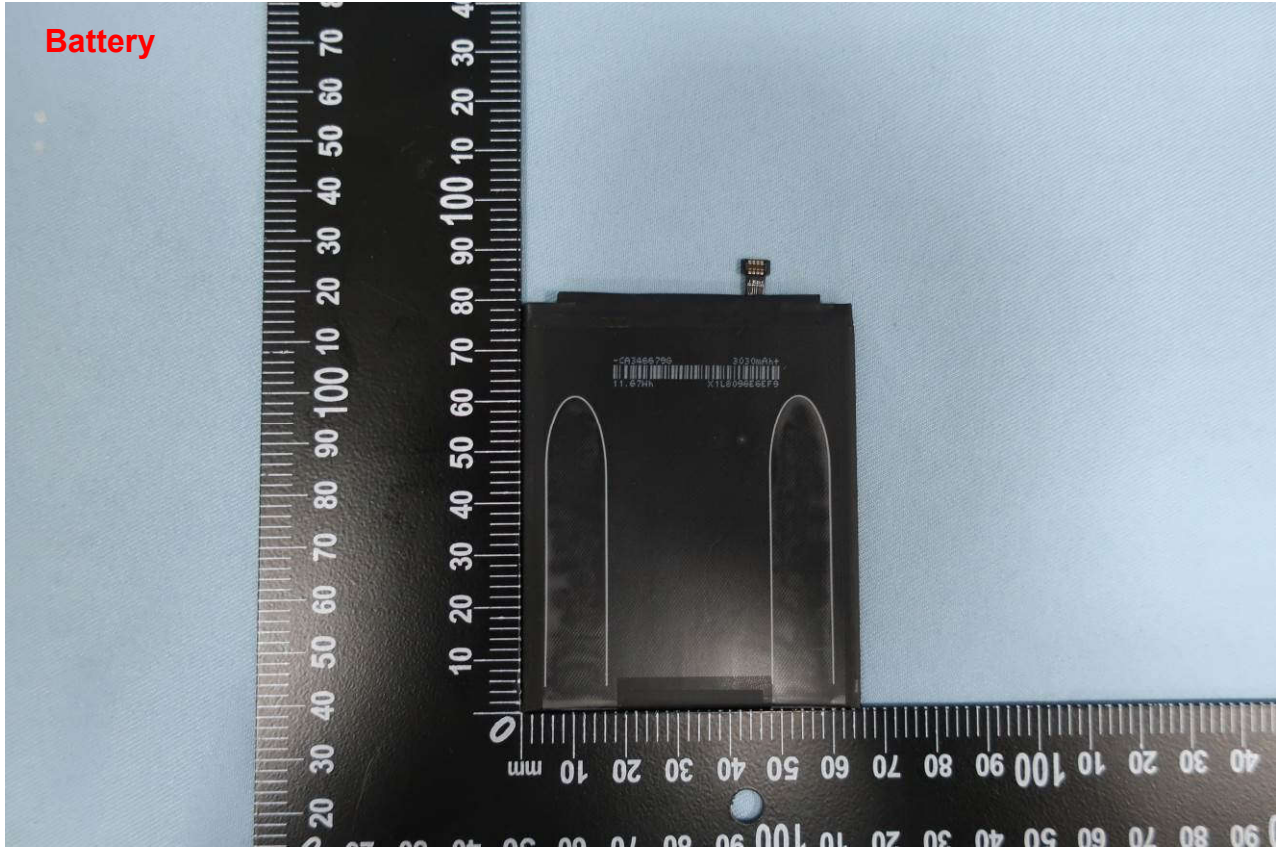

Brand Name: MI; Model Name: M1803E6H