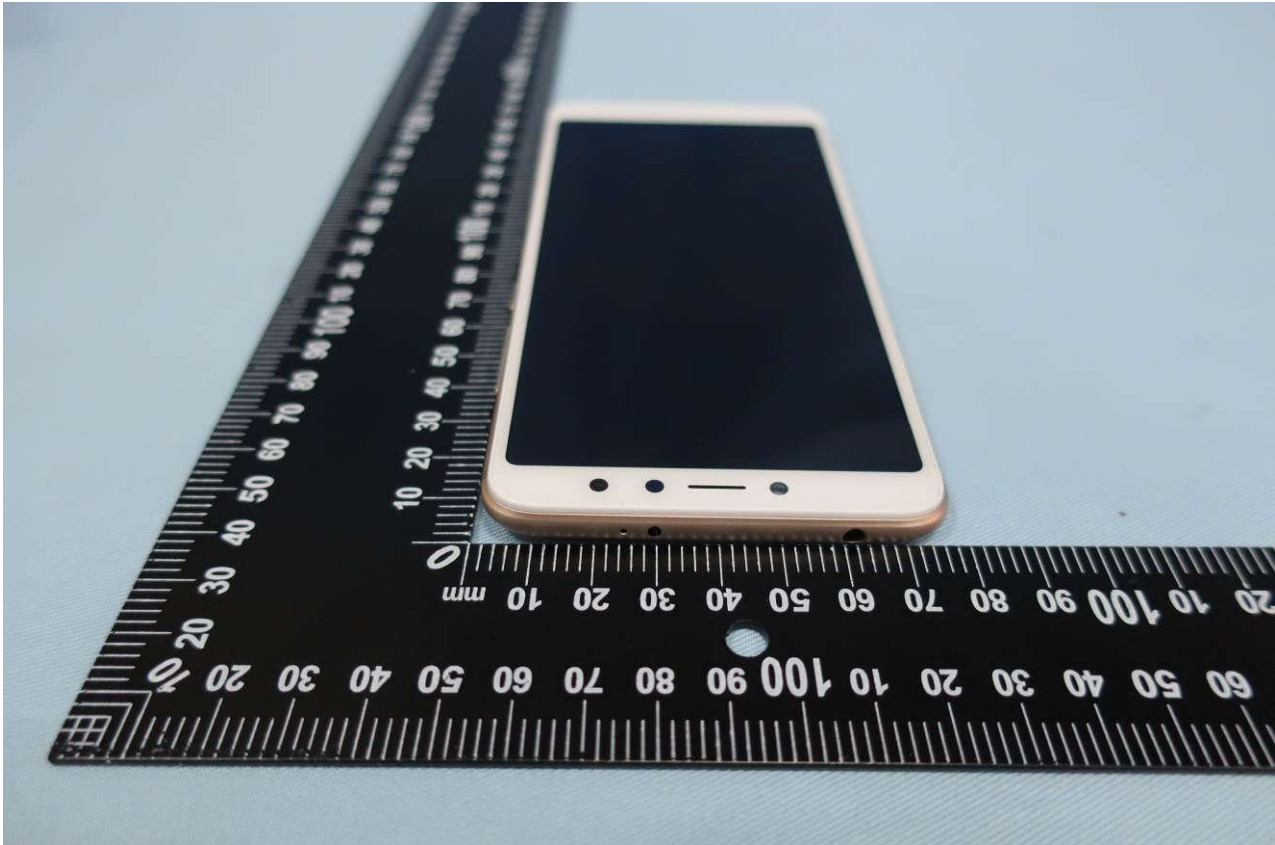

1. External Photograph of EUT

Brand Name: MI; Model Name: M1803E6H

Brand Name: MI; Model Name: M1803E6H

Brand Name: MI; Model Name: M1803E6H

Brand Name: MI; Model Name: M1803E6H

Brand Name: MI; Model Name: M1803E6H

Brand Name: MI; Model Name: M1803E6H

2. Photograph of Accessory

Brand Name: MI; Model Name: M1803E6H

List of Accessory:

Specification of Accessory		
AC Adapter 1	Brand Name	XIAOMI
	Model Name	MDY-08-EZ
AC Adapter 2	Brand Name	XIAOMI
	Model Name	MDY-08-EZ
Battery	Brand Name	MI
	Model Name	BN31
USB Cable 1	Signal Line Type	0.8m shielded cable without core
USB Cable 2	Signal Line Type	0.8m shielded cable without core