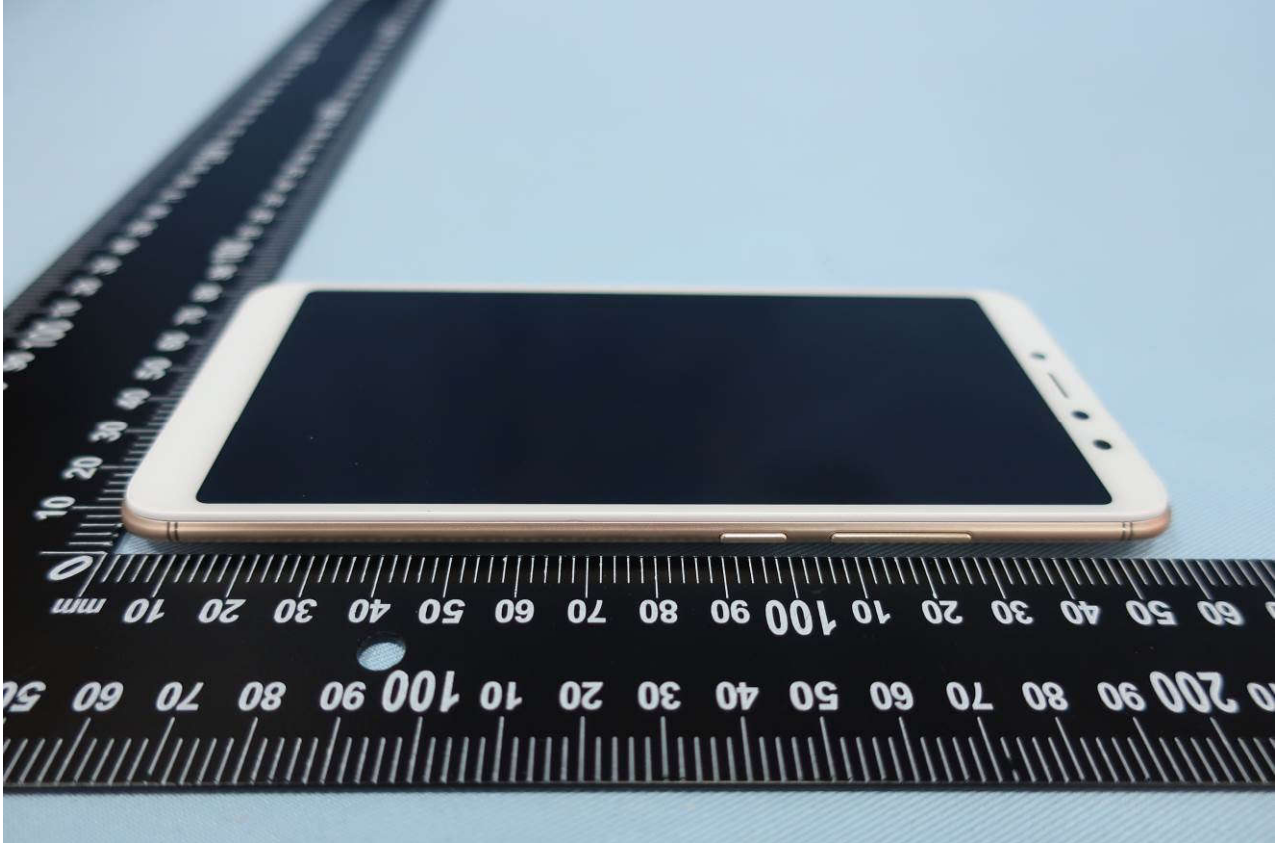

1. External Photograph of EUT

Brand Name: MI; Model Name: M1803E6H

Brand Name: MI; Model Name: M1803E6H

Brand Name: MI; Model Name: M1803E6H

Brand Name: MI; Model Name: M1803E6H

Brand Name: MI; Model Name: M1803E6H

Brand Name: MI; Model Name: M1803E6H

2. Photograph of Accessory

Brand Name: MI; Model Name: M1803E6H

List of Accessory:

Specification of Accessory		
AC Adapter 1	Brand Name	XIAOMI
	Model Name	MDY-08-EZ
AC Adapter 2	Brand Name	XIAOMI
	Model Name	MDY-08-EZ
Battery	Brand Name	MI
	Model Name	BN31
USB Cable 1	Signal Line Type	0.8m shielded cable without core
USB Cable 2	Signal Line Type	0.8m shielded cable without core