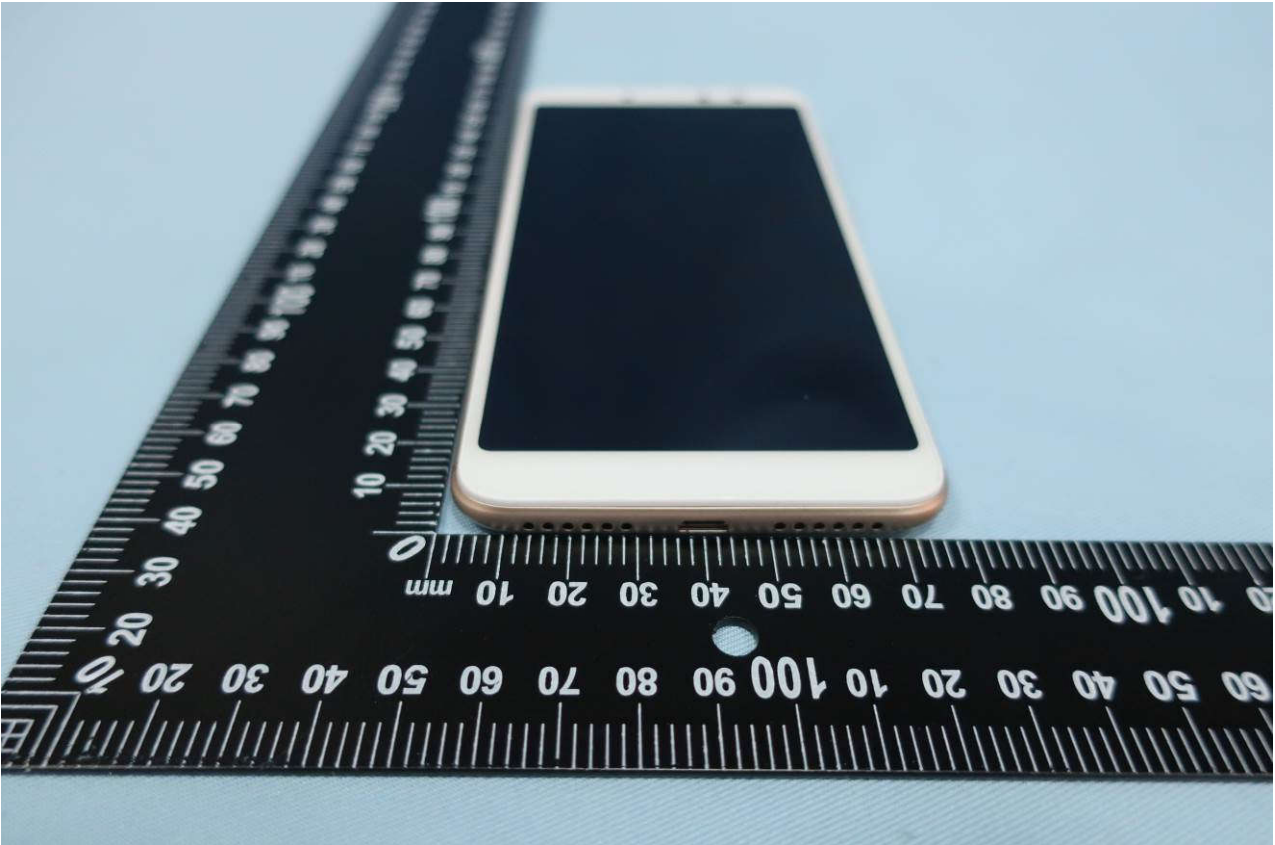

1. External Photograph of EUT

Brand Name: MI; Model Name: M1803E6H

Brand Name: MI; Model Name: M1803E6H

Brand Name: MI; Model Name: M1803E6H

Brand Name: MI; Model Name: M1803E6H

Brand Name: MI; Model Name: M1803E6H

Brand Name: MI; Model Name: M1803E6H

2. Photograph of Accessory

Brand Name: MI; Model Name: M1803E6H

List of Accessory:

Specification of Accessory		
AC Adapter 1	Brand Name	XIAOMI
	Model Name	MDY-08-EZ
AC Adapter 2	Brand Name	XIAOMI
	Model Name	MDY-08-EZ
Battery	Brand Name	MI
	Model Name	BN31
USB Cable 1	Signal Line Type	0.8m shielded cable without core
USB Cable 2	Signal Line Type	0.8m shielded cable without core