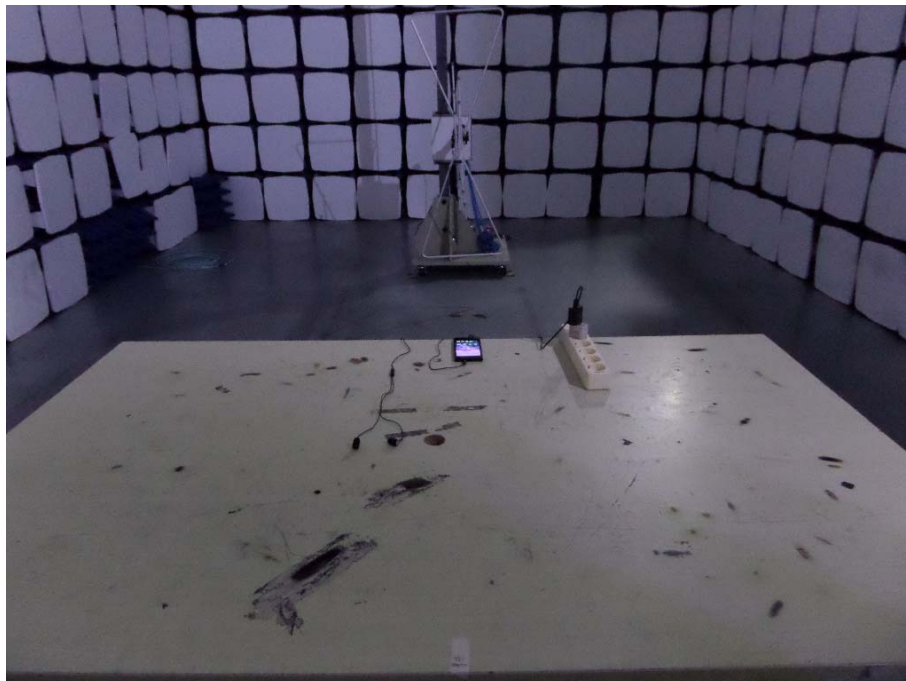

EXHIBIT 4 - TEST SETUP PHOTOGRAPHS

Conducted Emission Test Setup

Radiation Emission Test Setup (9 kHz to 30MHz)

Radiation Emission Test Setup (30MHz to 1GHz)

Radiation Emission Test Setup (above 1GHz)