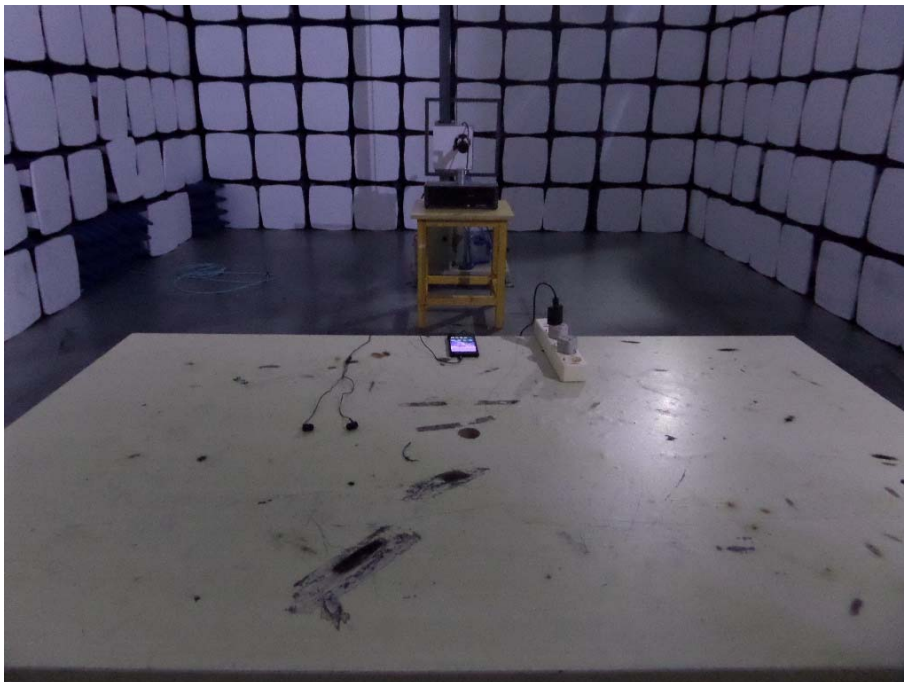

EXHIBIT 4 - TEST SETUP PHOTOGRAPHS

Conducted Emission Test Setup

Radiation Emission Test Setup (9 kHz to 30MHz)

Radiation Emission Test Setup (30MHz to 1GHz)

Radiation Emission Test Setup (above 1GHz)