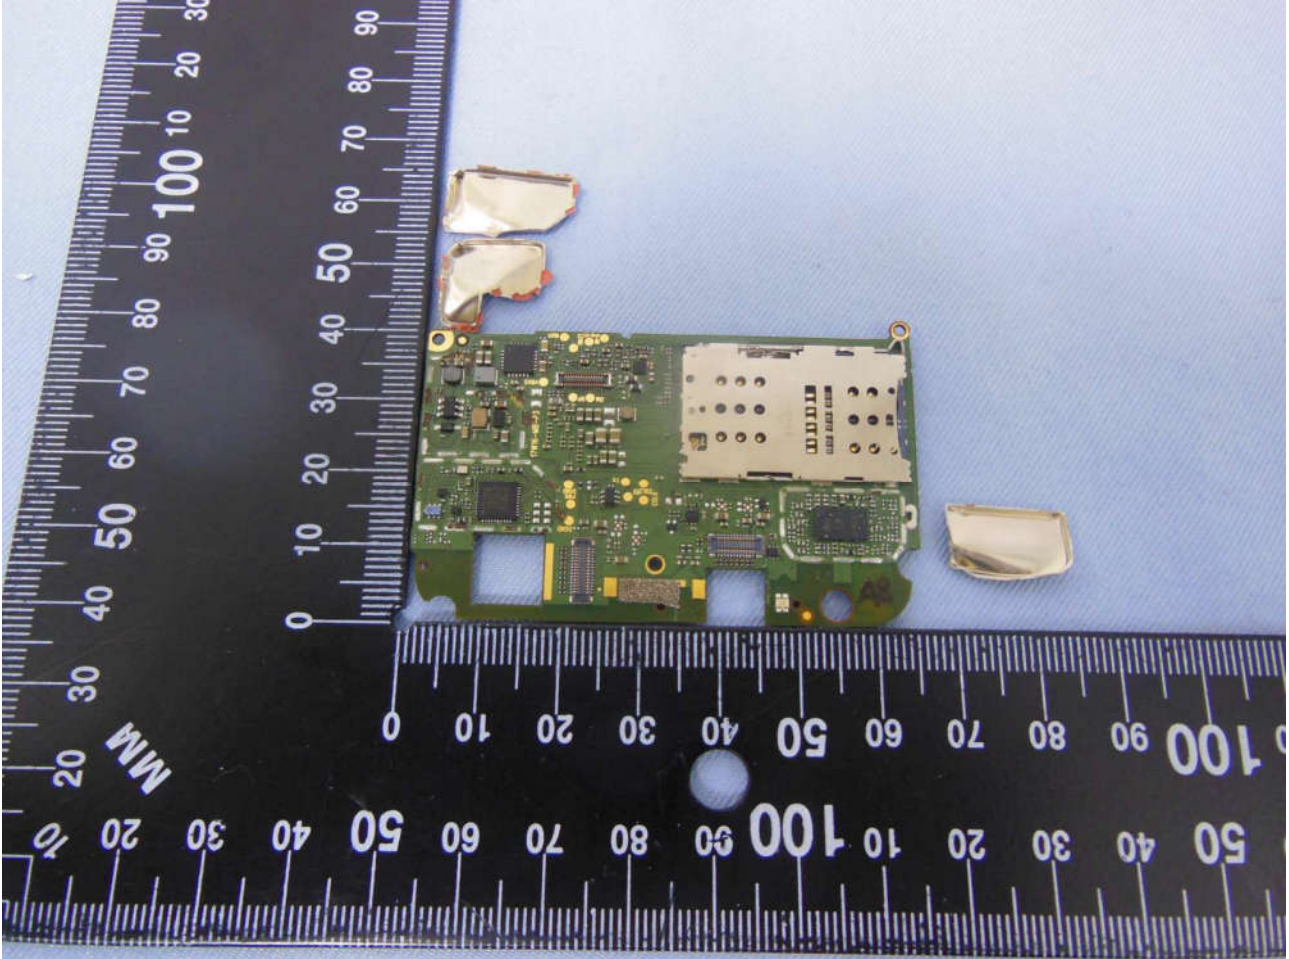

Brand Name: HYUNDAI; Model Name: HY1-1716