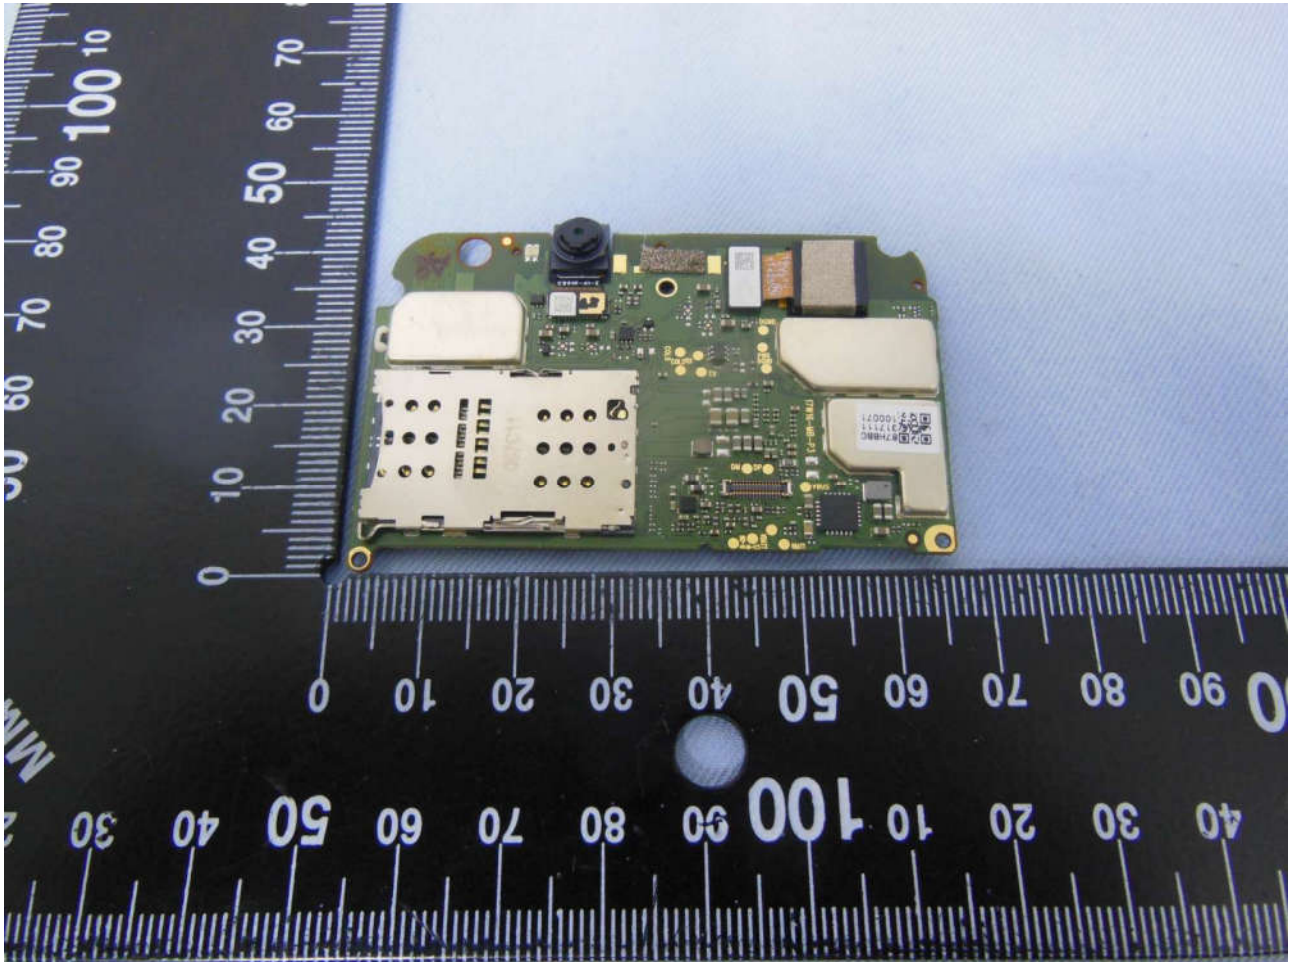

Brand Name: HYUNDAI; Model Name: HY1-1716