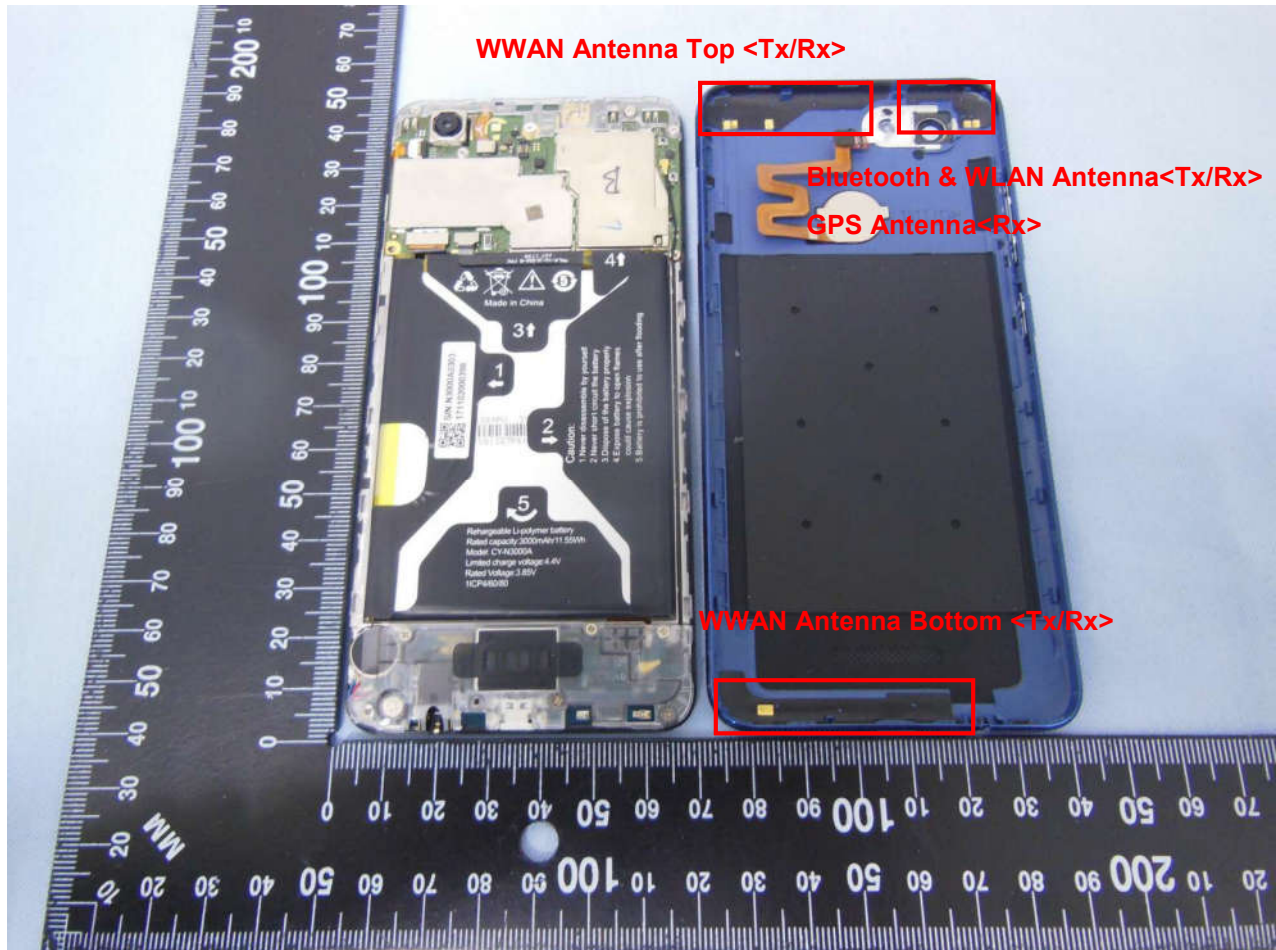

3. Internal Photograph of EUT

Brand Name: HYUNDAI; Model Name: HY1-1716

Note:

Specification of Antenna	
WWAN Antenna Top	Support WCDMA Band V
WWAN Antenna Bottom	Support GSM 850/1900, WCDMA Band II, LTE Band 4