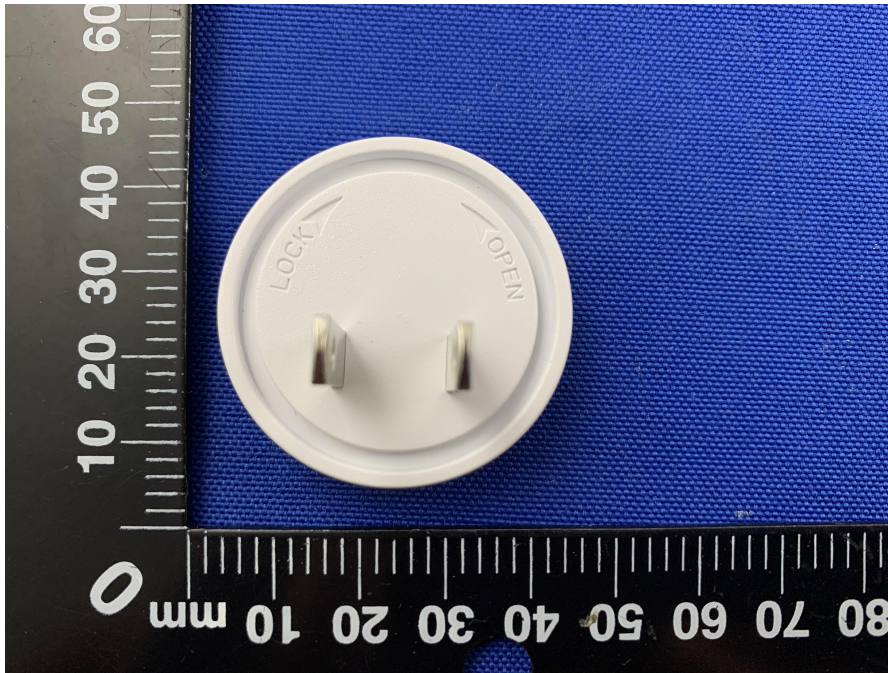

EUT EXTERNAL PHOTOS

FRONT VIEW OF EUT

REAR VIEW OF EUT

LEFT SIDE VIEW OF EUT

RIGHT SIDE OF EUT

TOP VIEW OF EUT

BOTTOM VIEW OF EUT

Accessory-Power Adapter (ICP18-120-1500 (US Plug))

CLOSE-UP

Accessory-Power Adapter (ICP30A-120-1500)

CLOSE-UP

Accessory-US Plug

Accessory- RJ45 Cable