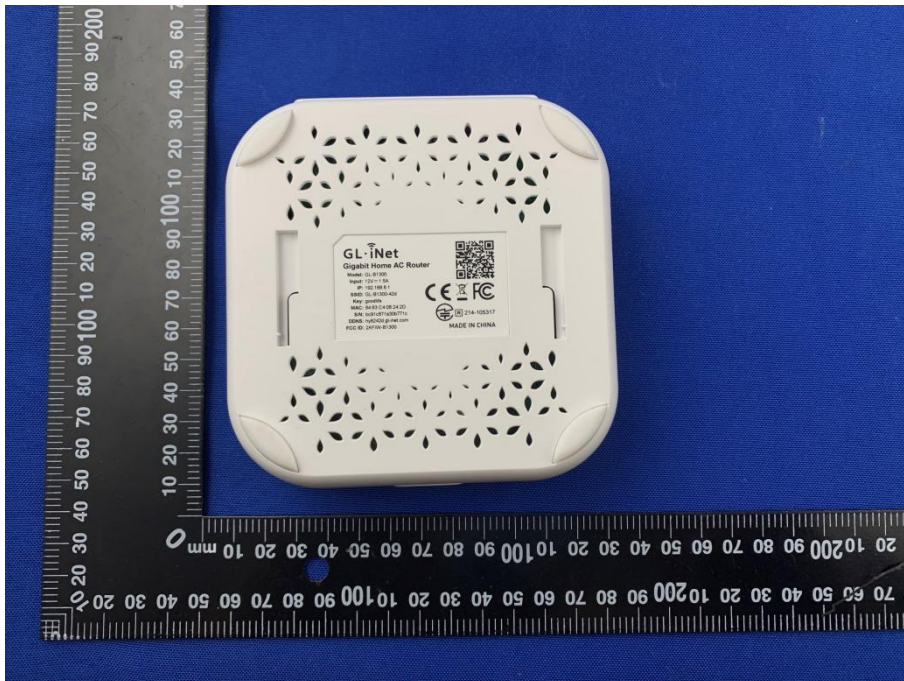

EUT EXTERNAL PHOTOS

FRONT VIEW OF EUT

REAR VIEW OF EUT

LEFT SIDE VIEW OF EUT

RIGHT SIDE OF EUT

TOP VIEW OF EUT

BOTTOM VIEW OF EUT

Accessory-Power Adapter (ICP18-120-1500 (US Plug))

CLOSE-UP

Accessory-Power Adapter (ICP30A-120-1500)

CLOSE-UP

Accessory-US Plug

Accessory- RJ45 Cable