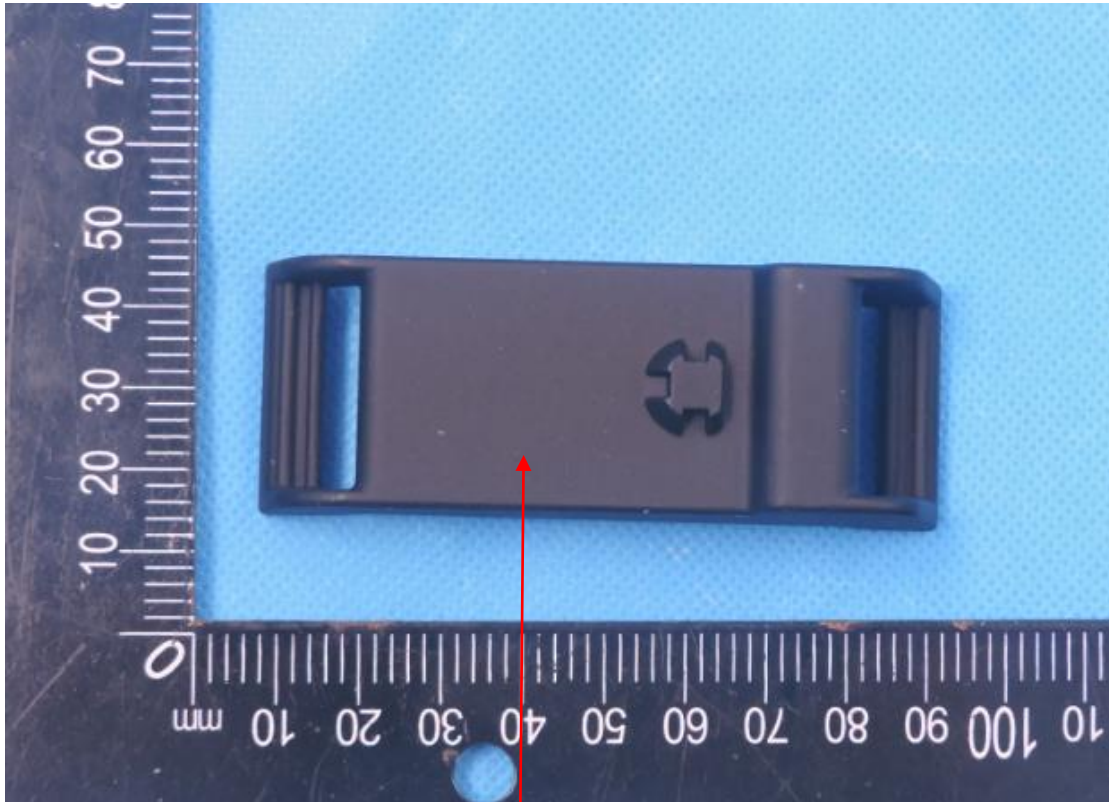

Label

3*4CM

strap sensor

Model: 1202159

FCC ID: 2AFH71202159

IC: 20466-1202159

HAMATON AUTOMOTIVE TECHNOLOGY CO., LTD

Made in China