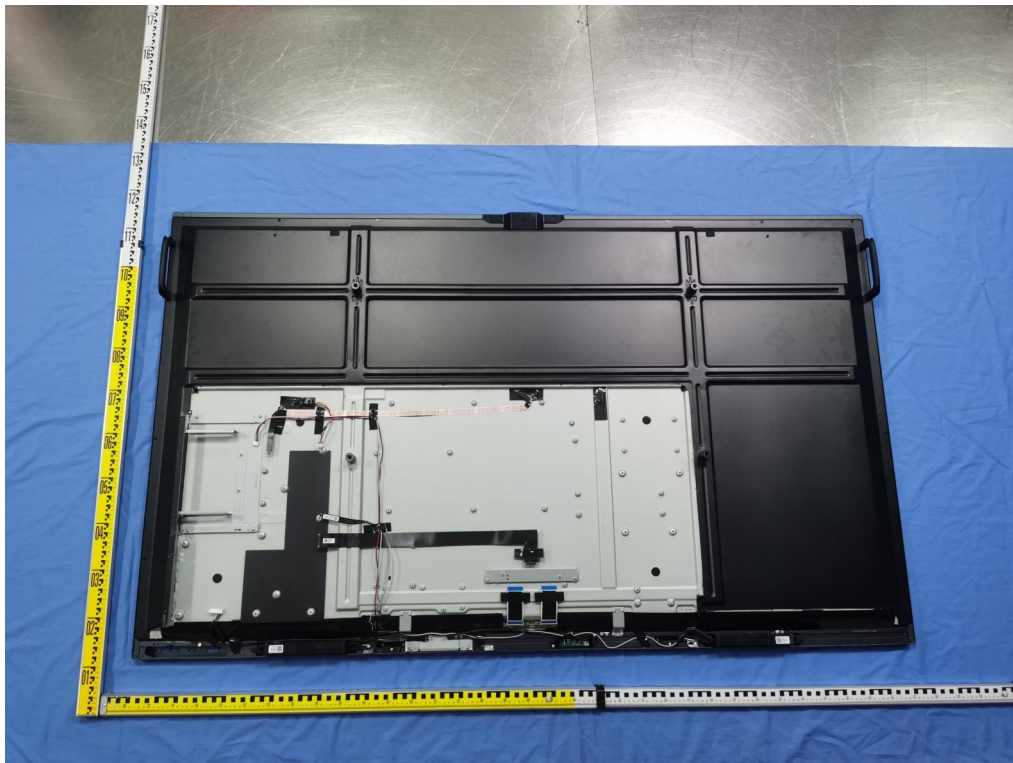

# EUT Internal Photograph

CG65GB

CG75GA

CG86GA