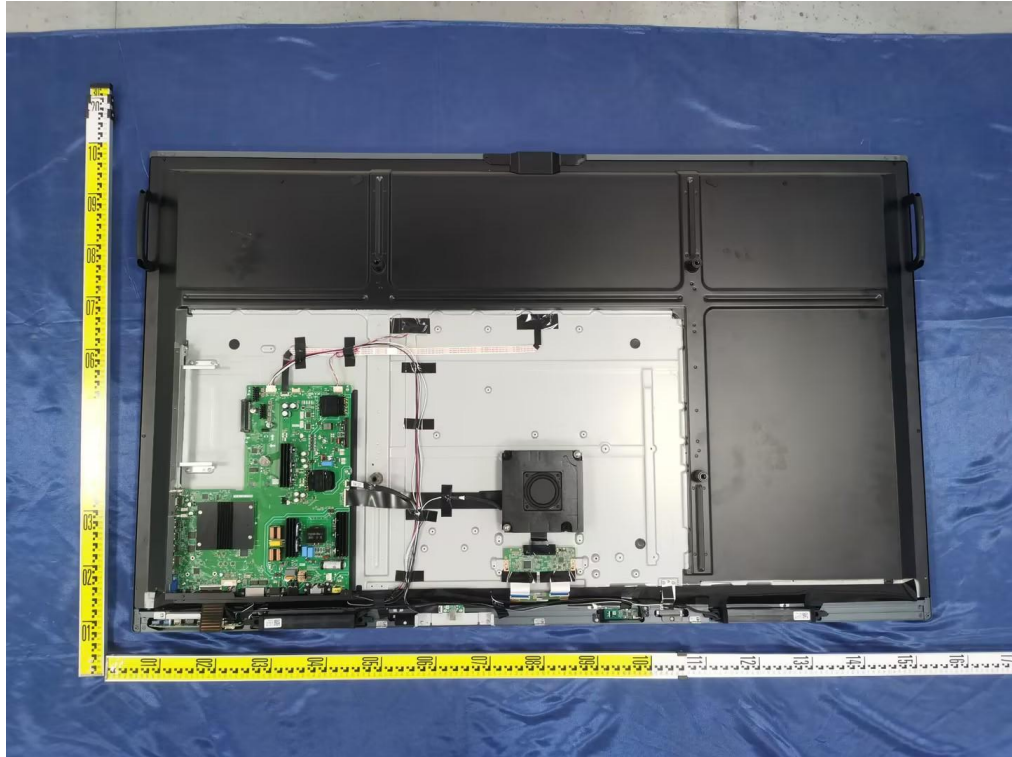

# EUT Internal Photograph

CG65GB

CG75GA

CG86GA