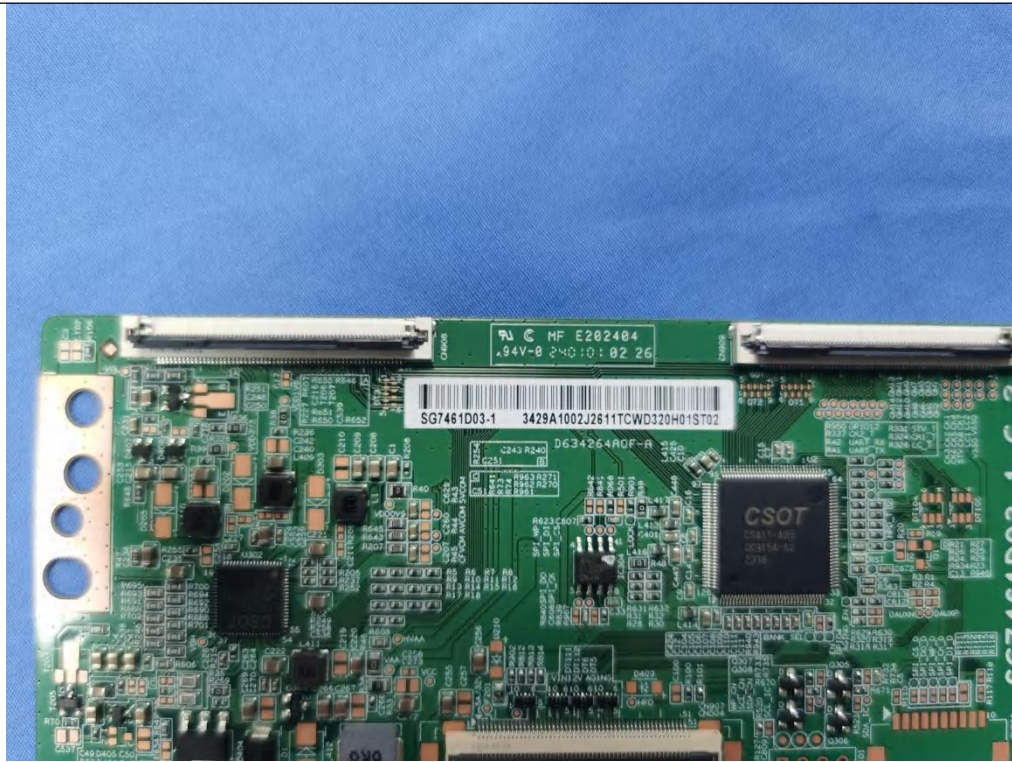

# EUT Internal Photograph

CG65GB

CG75GA

CG86GA