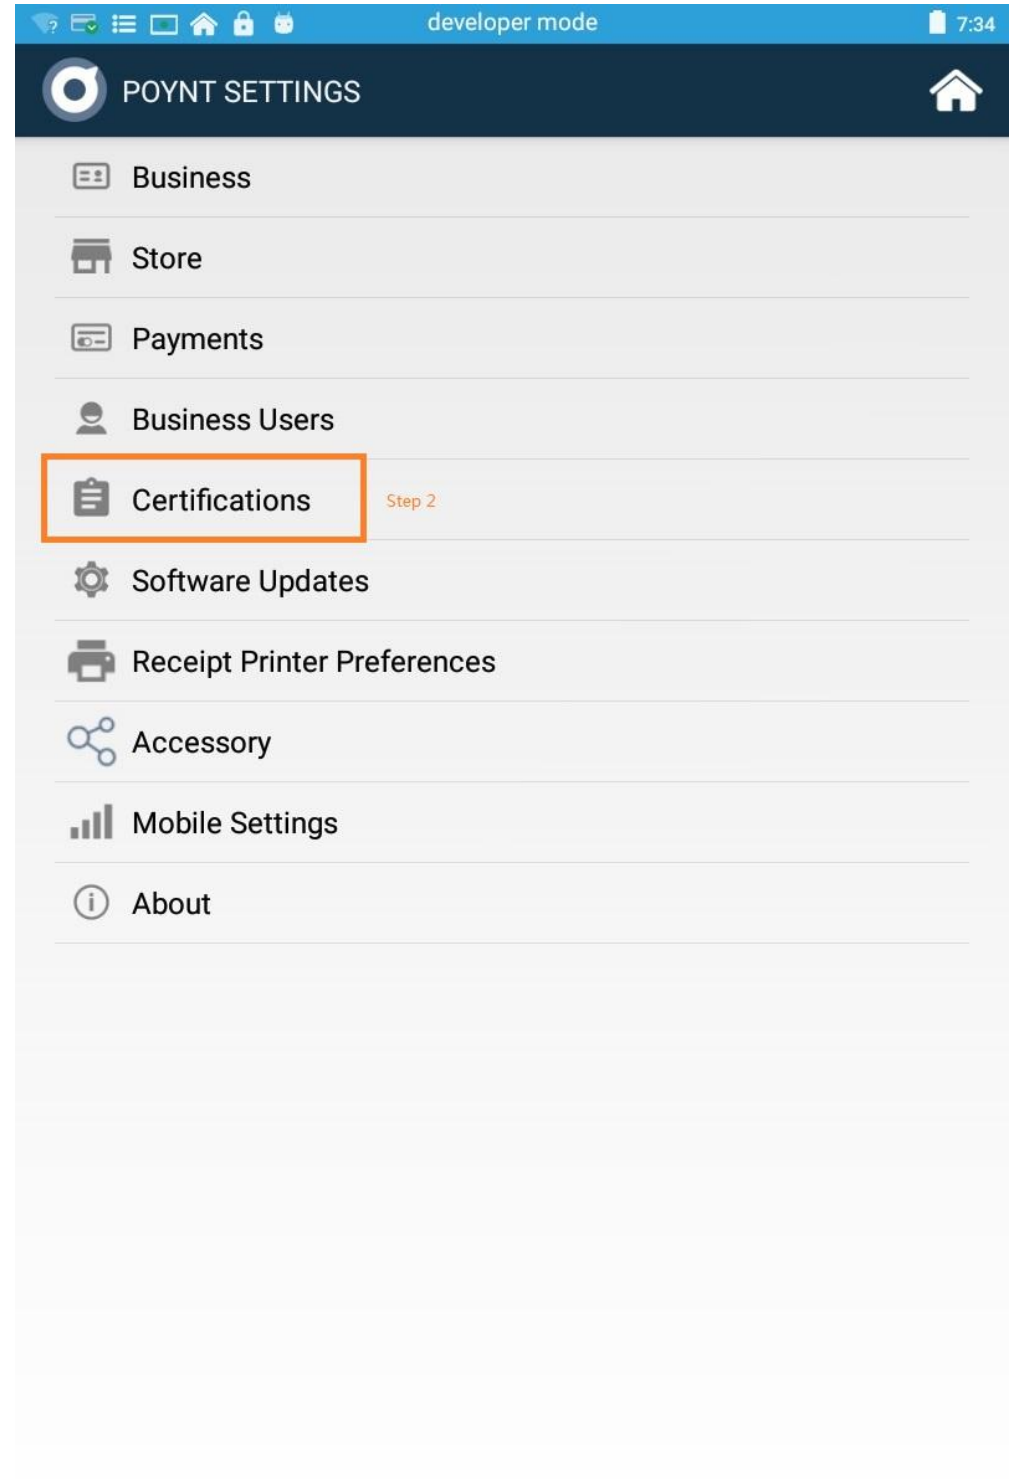

Receipt Rolls

Power Adapter Cable

Model P3303

All rights reserved.

Copyright © 2017 Poynt Co.

More information regarding compliances including FCC-ID and IC-ID is available at poynt.com/legal

POYNT

Quick Start Guide