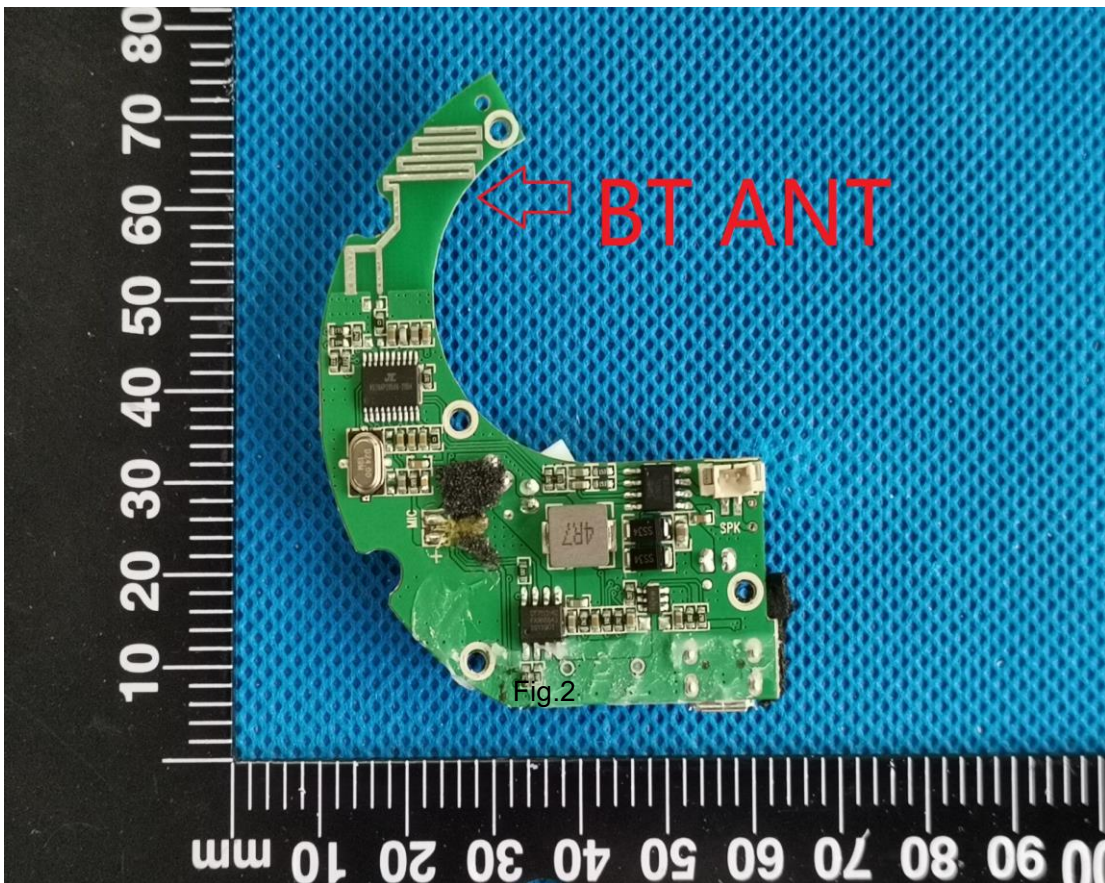

Product Name: Bluetooth wireless speaker

Test Model No.: C12

EUT Constructional Details

Internal Photo

Fig.1

Fig.2

Fig.3

Fig.4