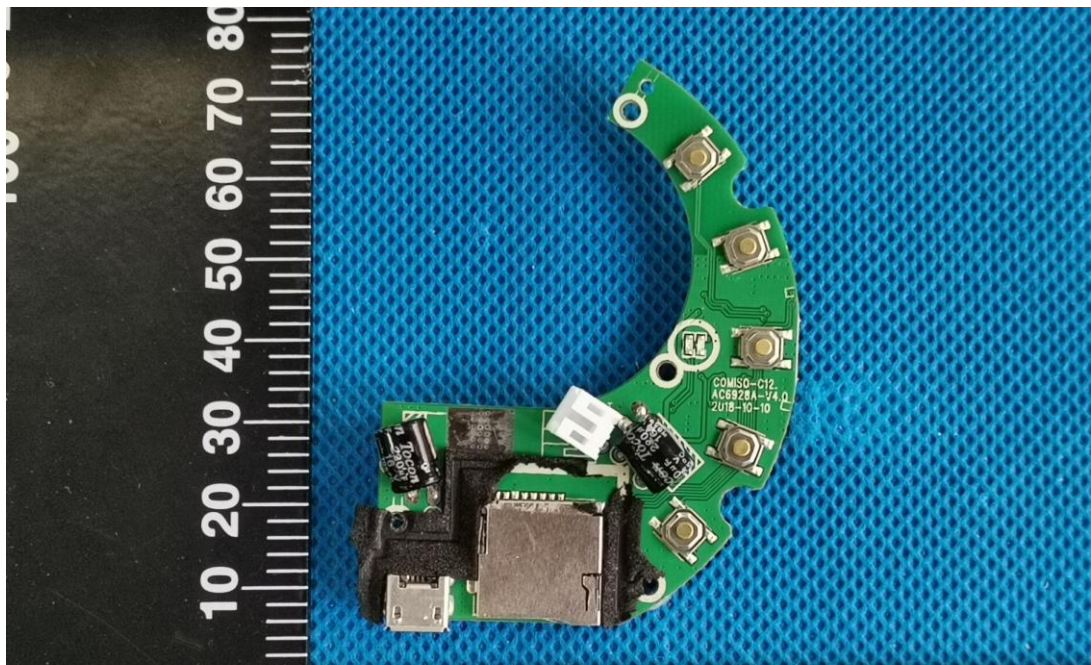

Product Name: Bluetooth wireless speaker

Test Model No.: C12

EUT Constructional Details

Internal Photo

Fig.1

Fig.2

Fig.3

Fig.4