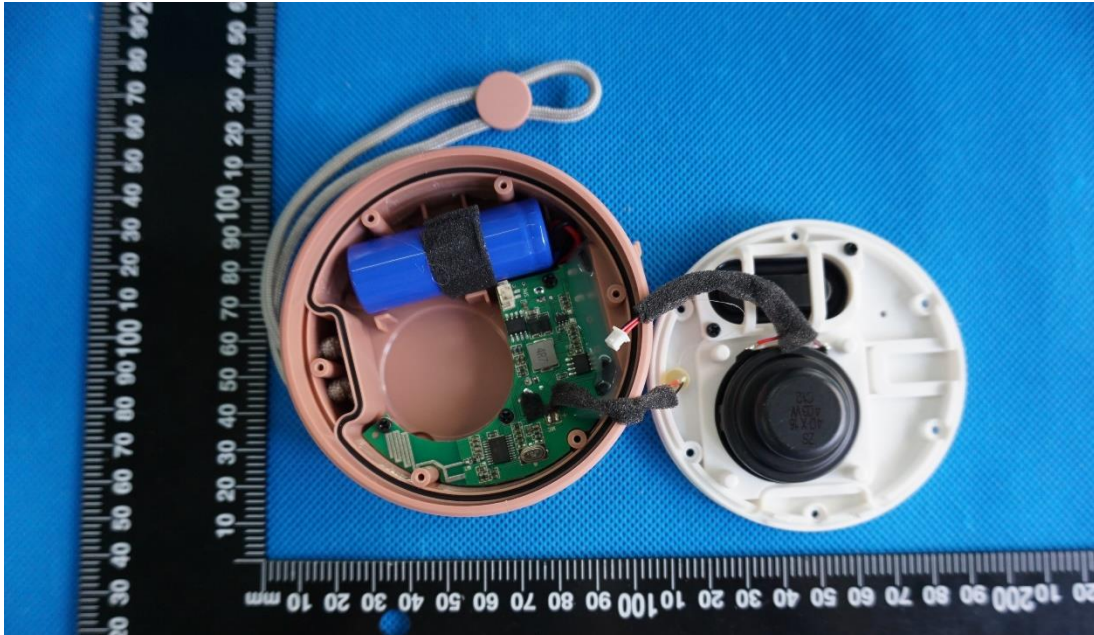

Product Name: Bluetooth wireless speaker

Test Model No.: C12

EUT Constructional Details

Internal Photo

Fig.1

Fig.2

Fig.3

Fig.4