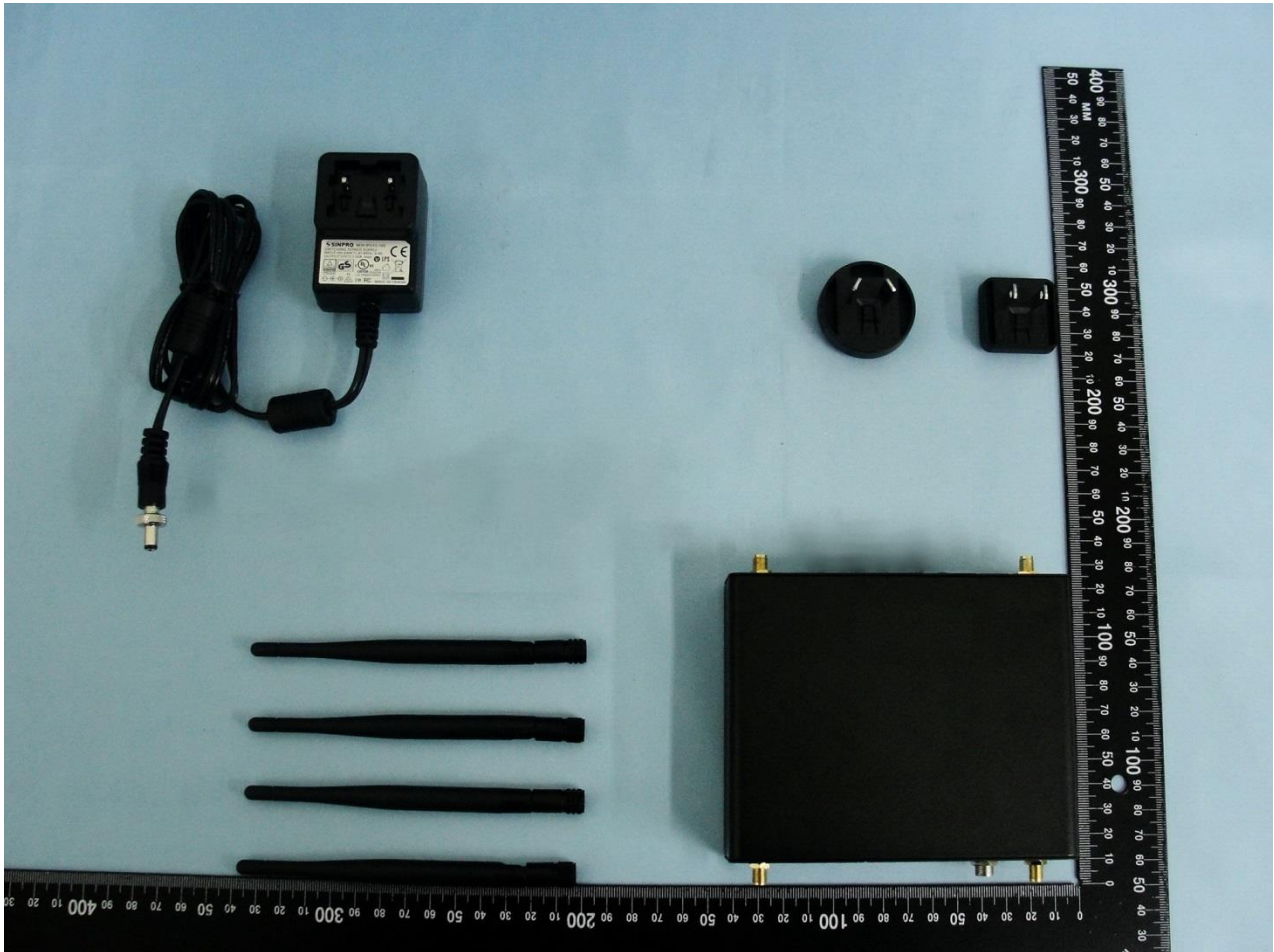

Brand Name: Super Micro Computer, Inc
Model Name: SYS-E100-8Q-THAW/SYS-E100-8QE-THAW