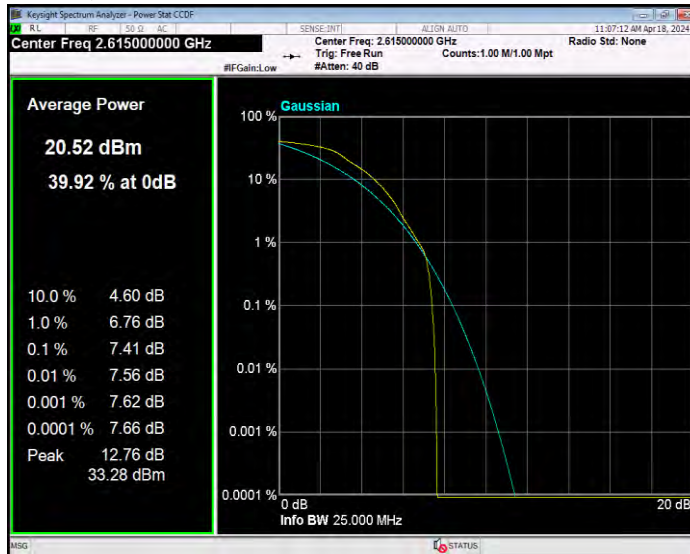

Band38 QPSK BW=10MHz Channel=38200 RB Size=1 Position=#0