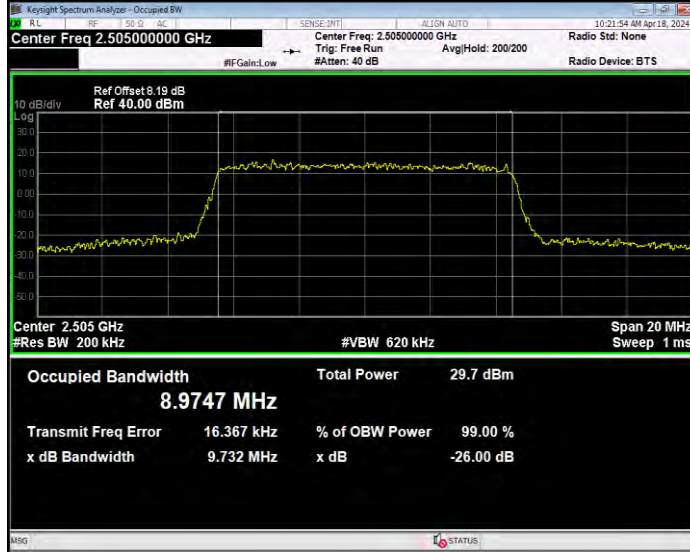

Band7 16QAM BW=10MHz Channel=20800 RB Size=50 Position=#0