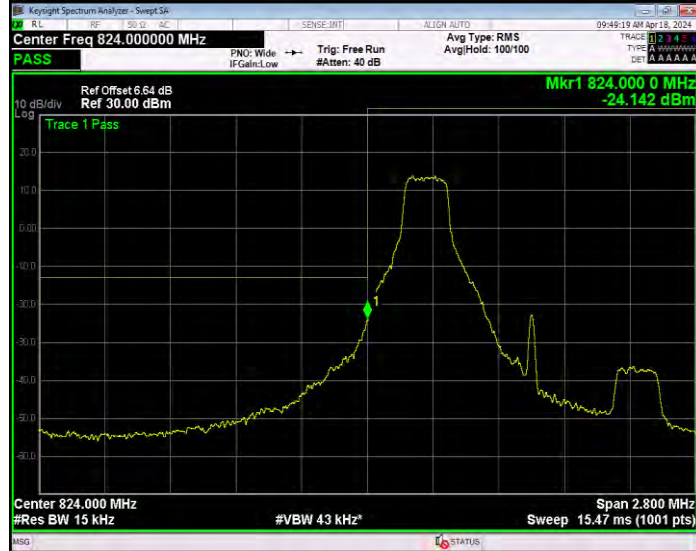

Band5 QPSK BW=1.4MHz Channel=20407 RB Size=1 Position=#0