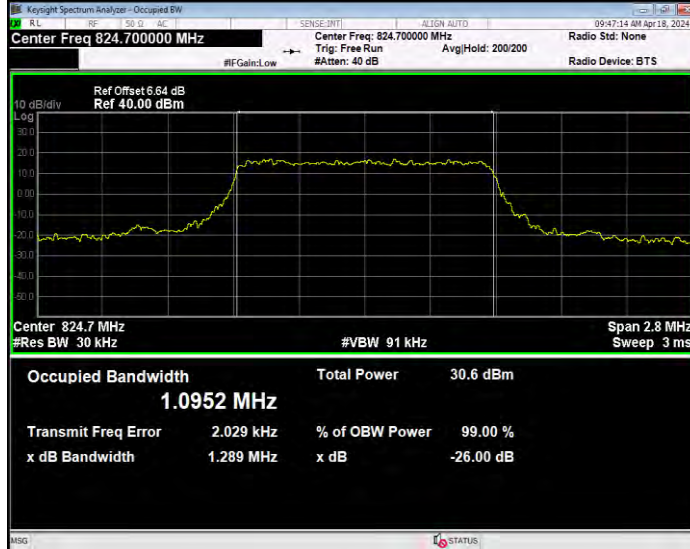

Band5 QPSK BW=1.4MHz Channel=20407 RB Size=6 Position=#0