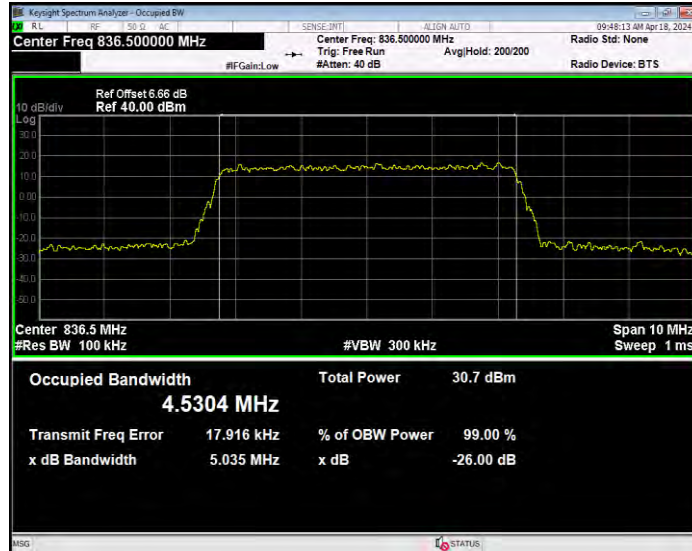

Band5 16QAM BW=5MHz Channel=20525 RB Size=25 Position=#0