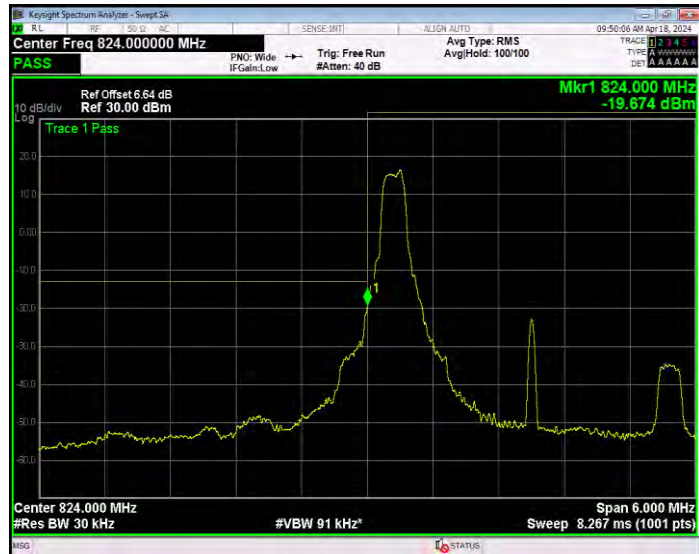

Band5 16QAM BW=3MHz Channel=20415 RB Size=1 Position=#0