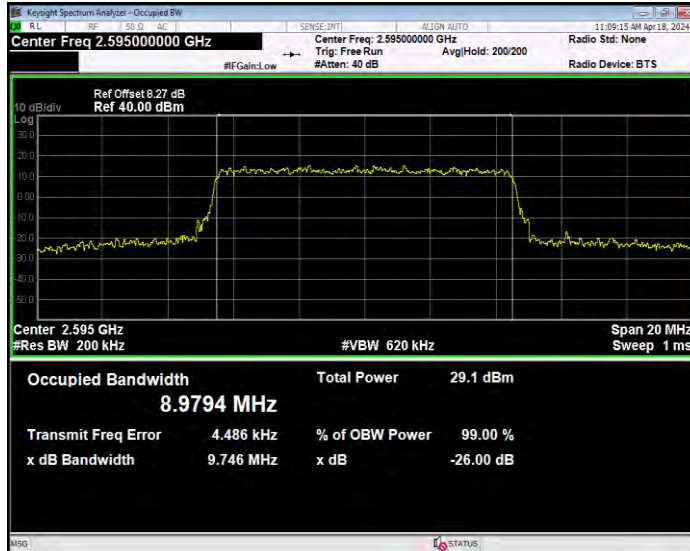

Band38 16QAM BW=10MHz Channel=38000 RB Size=50 Position=#0