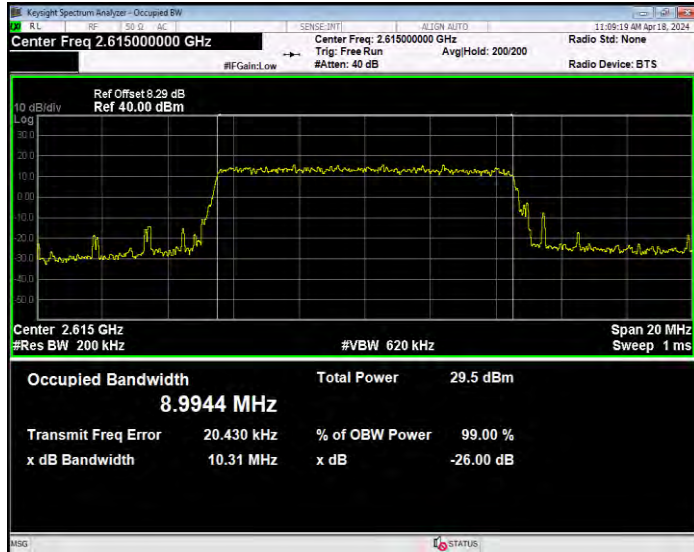

Band38 QPSK BW=10MHz Channel=38200 RB Size=50 Position=#0