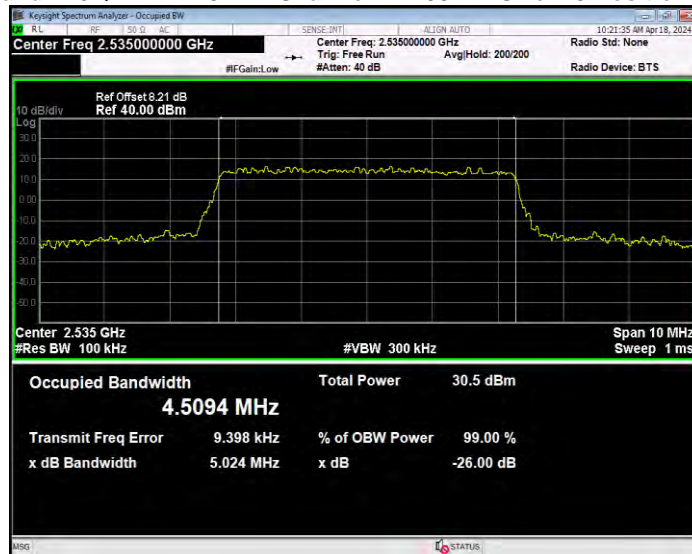

Band7 16QAM BW=5MHz Channel=21100 RB Size=25 Position=#0