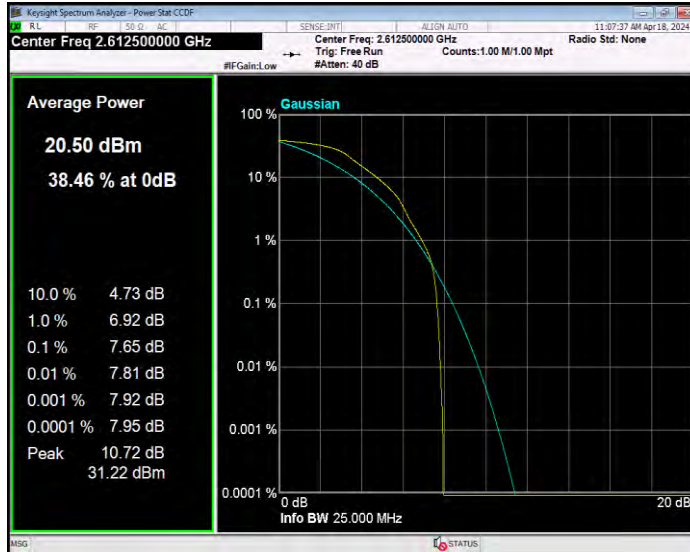

Band38 QPSK BW=15MHz Channel=38175 RB Size=1 Position=#0