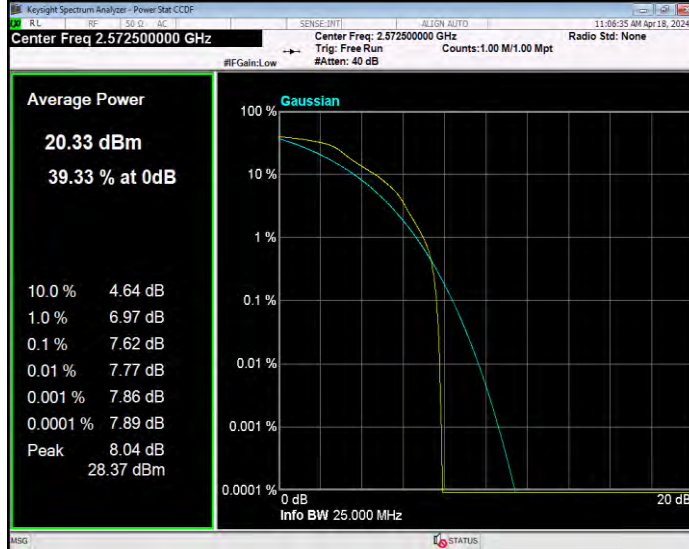

Band38 QPSK BW=5MHz Channel=37775 RB Size=1 Position=#0