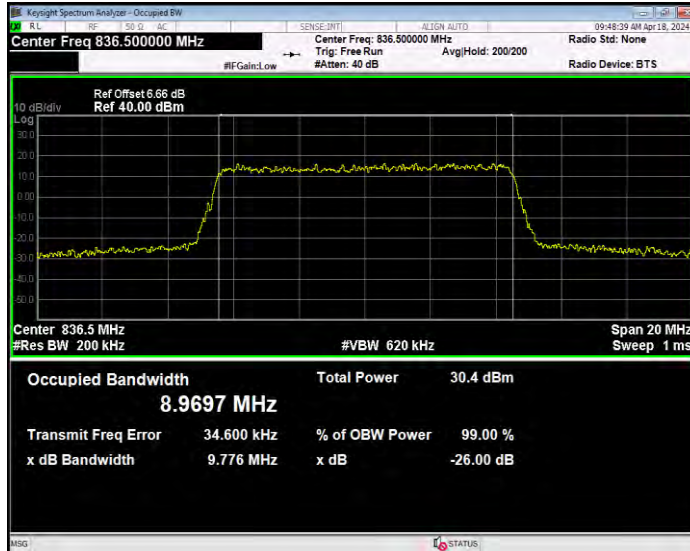

Band5 16QAM BW=10MHz Channel=20525 RB Size=50 Position=#0