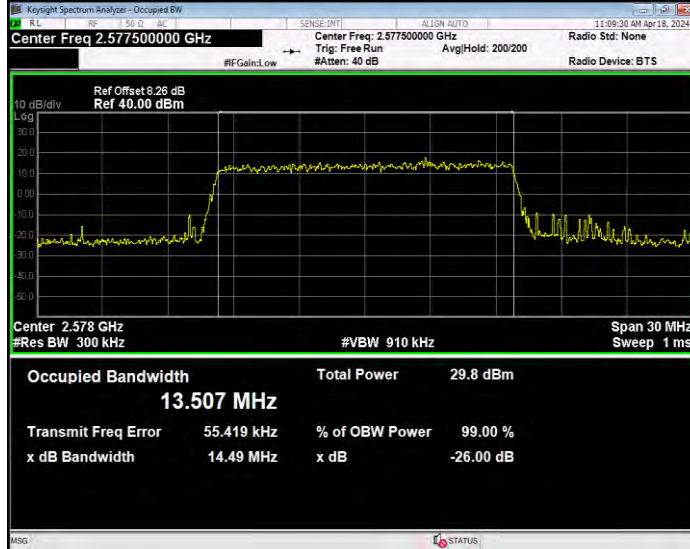

**Band38 QPSK BW=10MHz Channel=37800 RB Size=50 Position=#0**

**Band38 QPSK BW=10MHz Channel=38000 RB Size=50 Position=#0**

**Band38 QPSK BW=10MHz Channel=38200 RB Size=50 Position=#0**

**Band38 QPSK BW=15MHz Channel=37825 RB Size=75 Position=#0**