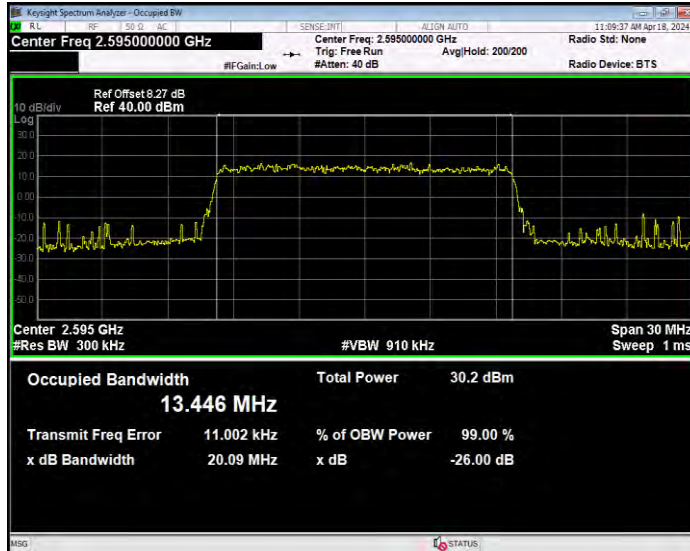

Band38 QPSK BW=15MHz Channel=38000 RB Size=75 Position=#0