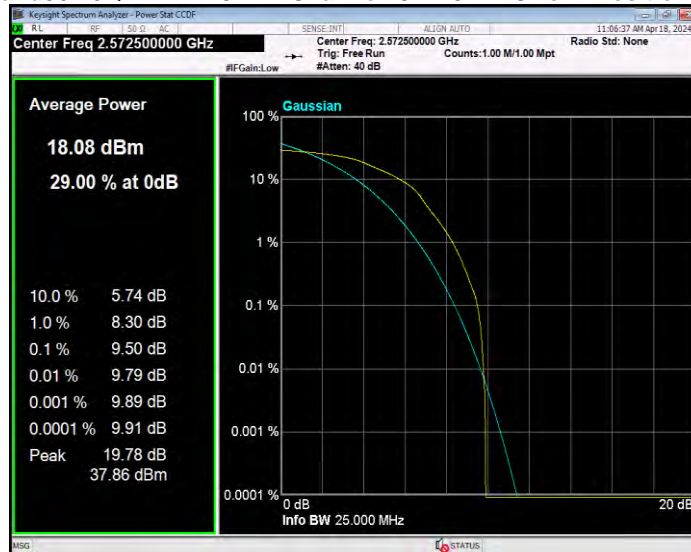

Band38 16QAM BW=5MHz Channel=37775 RB Size=1 Position=#0