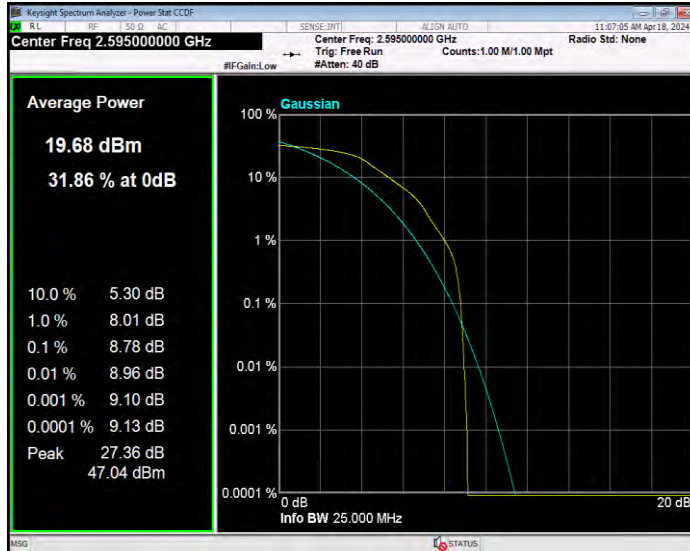

Band38 QPSK BW=10MHz Channel=38000 RB Size=1 Position=#0