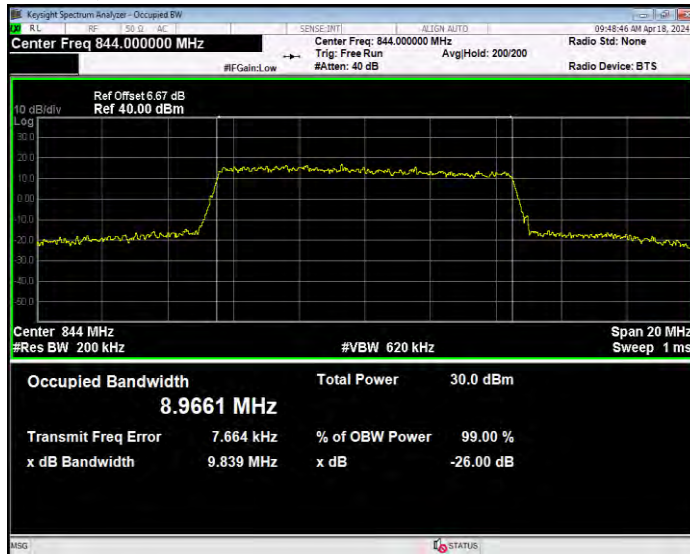

Band5 16QAM BW=10MHz Channel=20600 RB Size=50 Position=#0