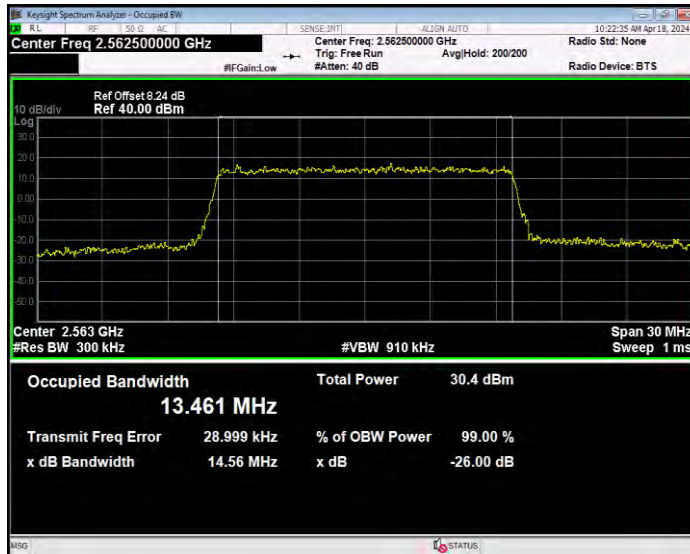

Band7 16QAM BW=15MHz Channel=21375 RB Size=75 Position=#0