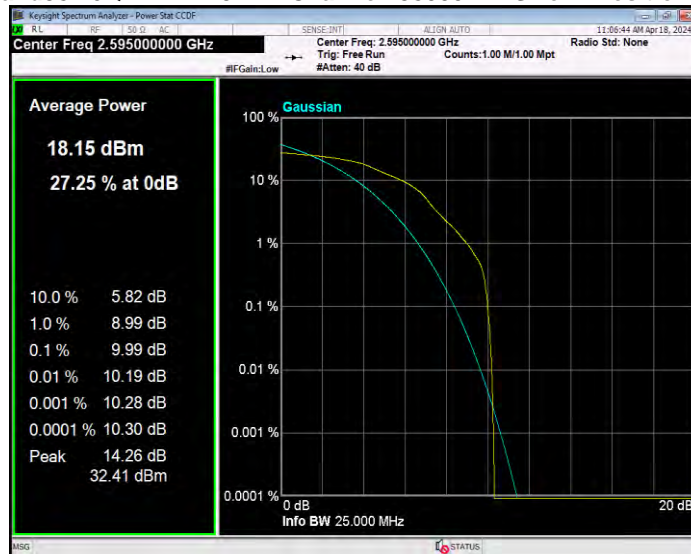

Band38 16QAM BW=5MHz Channel=38000 RB Size=1 Position=#0