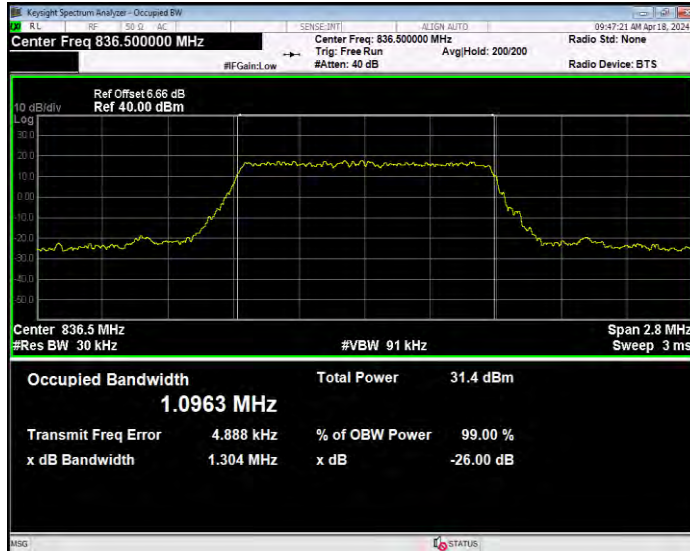

Band5 QPSK BW=1.4MHz Channel=20525 RB Size=6 Position=#0