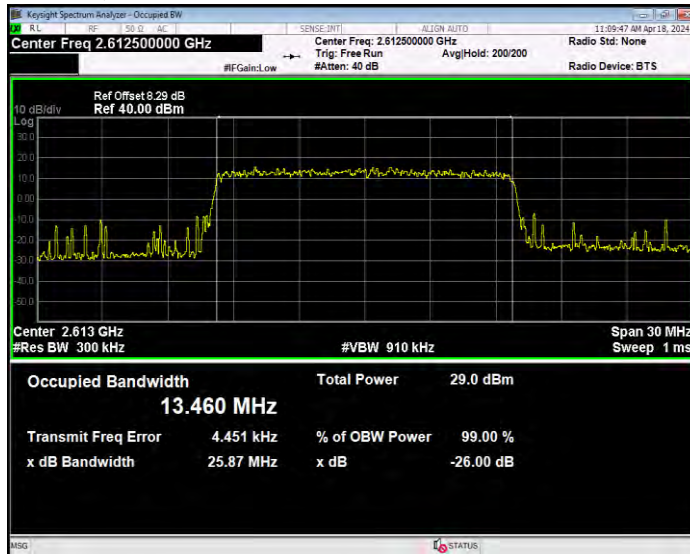

Band38 16QAM BW=15MHz Channel=38175 RB Size=75 Position=#0