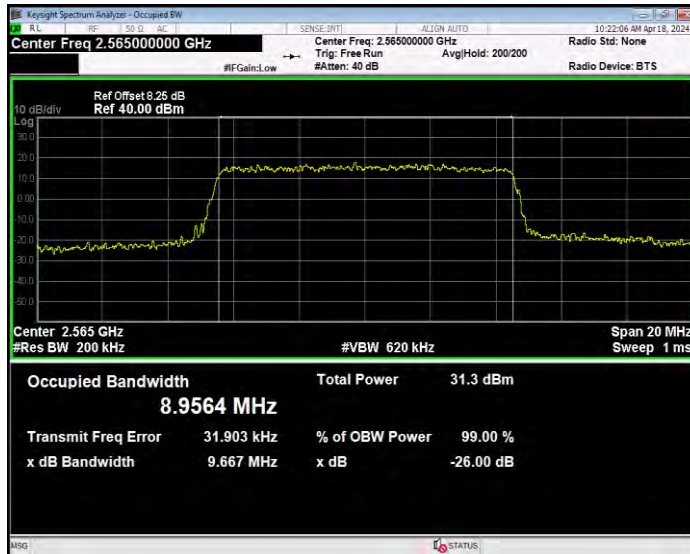

Band7 QPSK BW=10MHz Channel=21400 RB Size=50 Position=#0