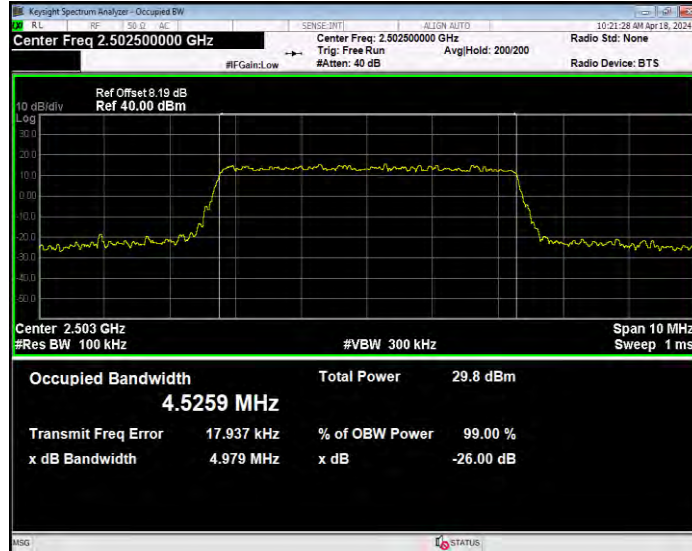

Band7 16QAM BW=5MHz Channel=20775 RB Size=25 Position=#0