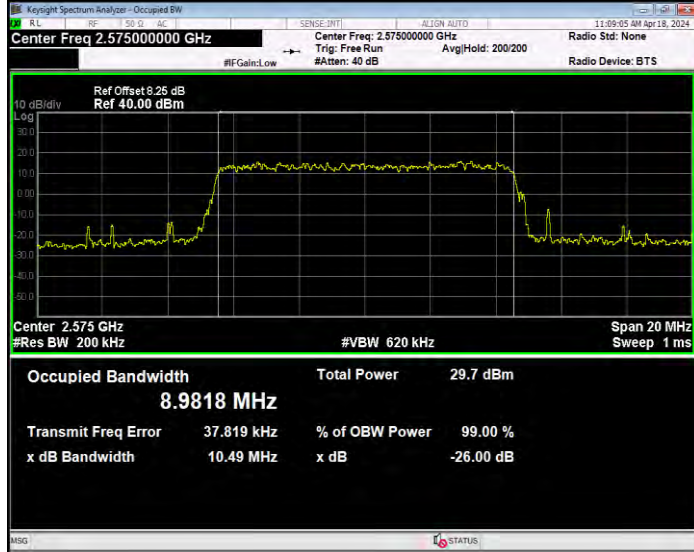

Band38 QPSK BW=10MHz Channel=37800 RB Size=50 Position=#0