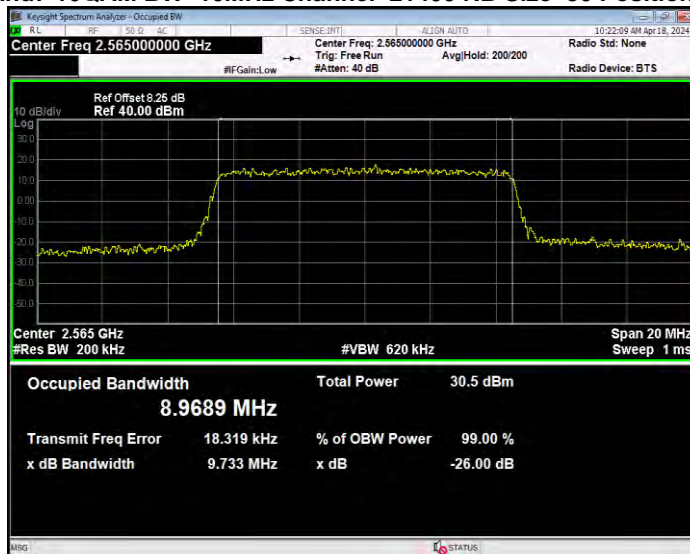

Band7 16QAM BW=10MHz Channel=21400 RB Size=50 Position=#0