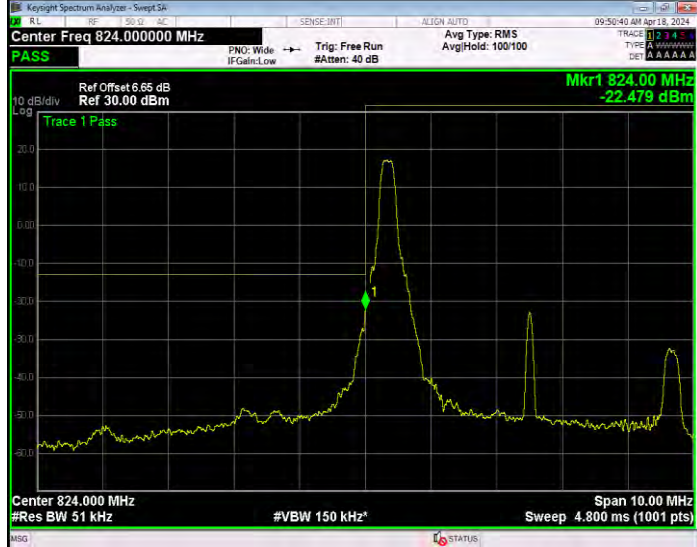

Band5 16QAM BW=5MHz Channel=20425 RB Size=1 Position=#0