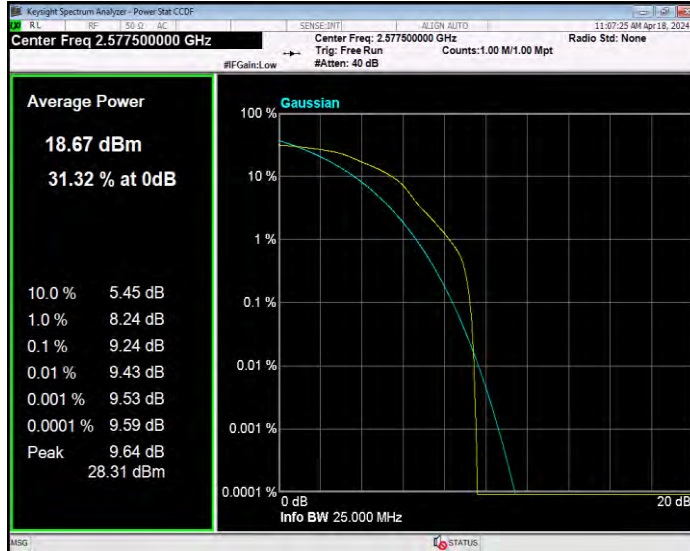

Band38 16QAM BW=15MHz Channel=37825 RB Size=1 Position=#0