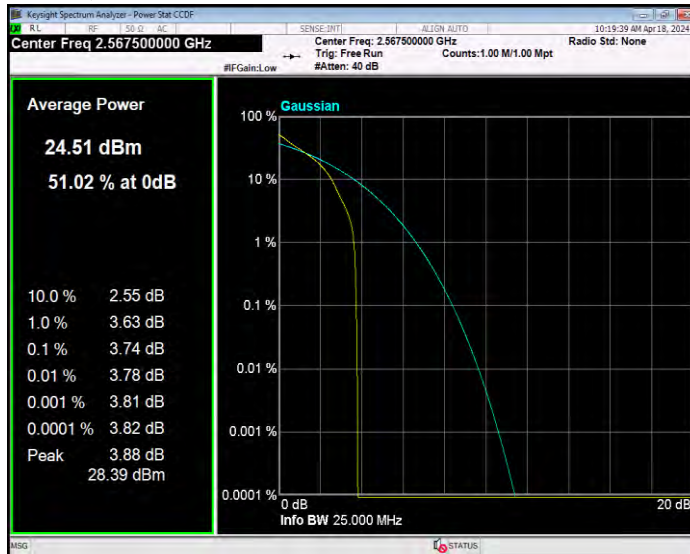

**Band7 QPSK BW=5MHz Channel=20775 RB Size=1 Position=#0**

**Band7 QPSK BW=5MHz Channel=21100 RB Size=1 Position=#0**

**Band7 QPSK BW=5MHz Channel=21425 RB Size=1 Position=#0**

**Band38 16QAM BW=10MHz Channel=37800 RB Size=1 Position=#0**