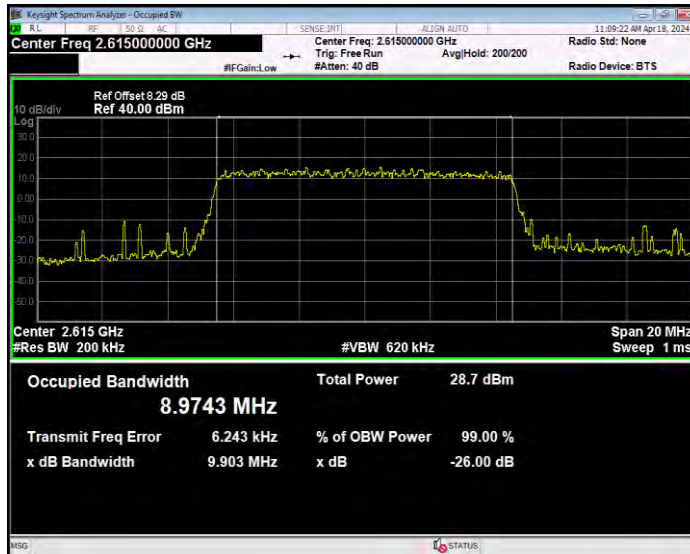

Band38 16QAM BW=10MHz Channel=38200 RB Size=50 Position=#0