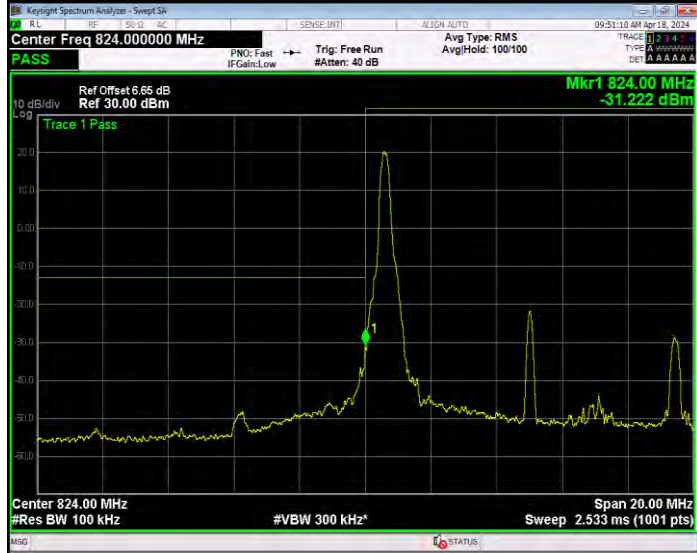

Band5 16QAM BW=10MHz Channel=20450 RB Size=1 Position=#0