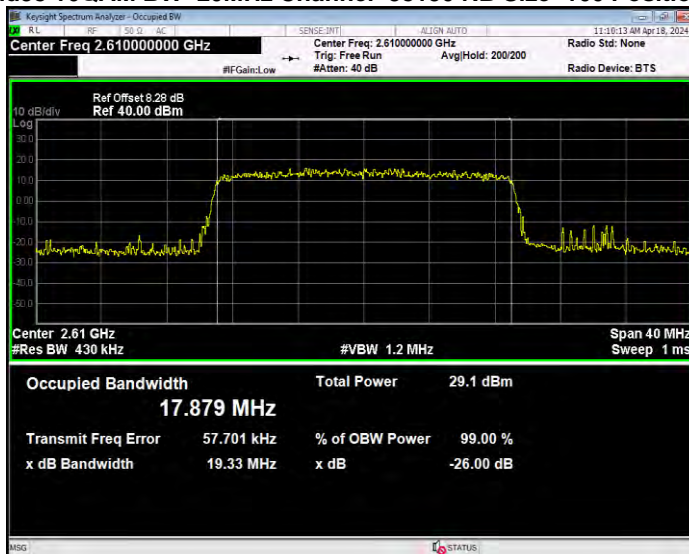

Band38 16QAM BW=20MHz Channel=38150 RB Size=100 Position=#0