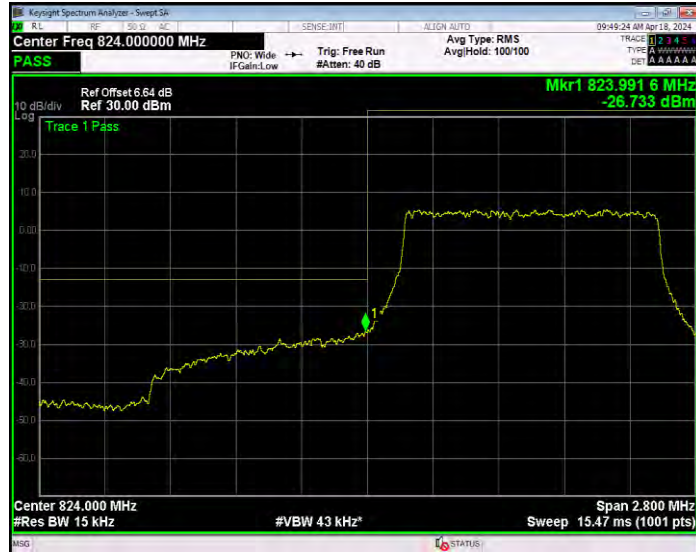

Band5 QPSK BW=1.4MHz Channel=20407 RB Size=6 Position=#0