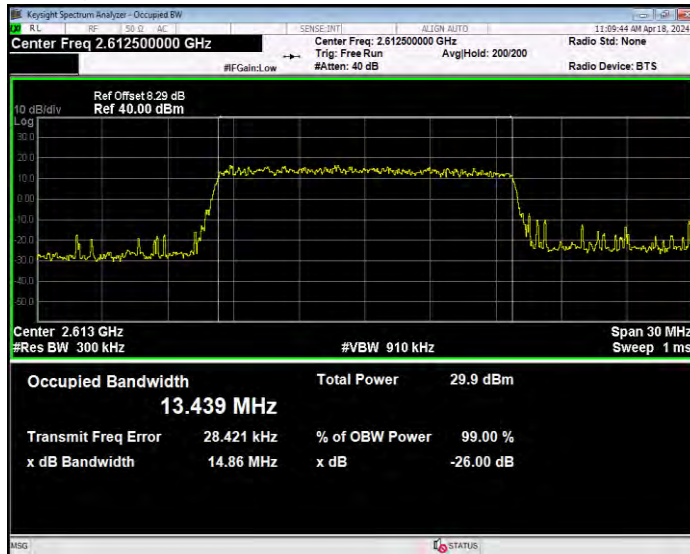

Band38 QPSK BW=15MHz Channel=38175 RB Size=75 Position=#0