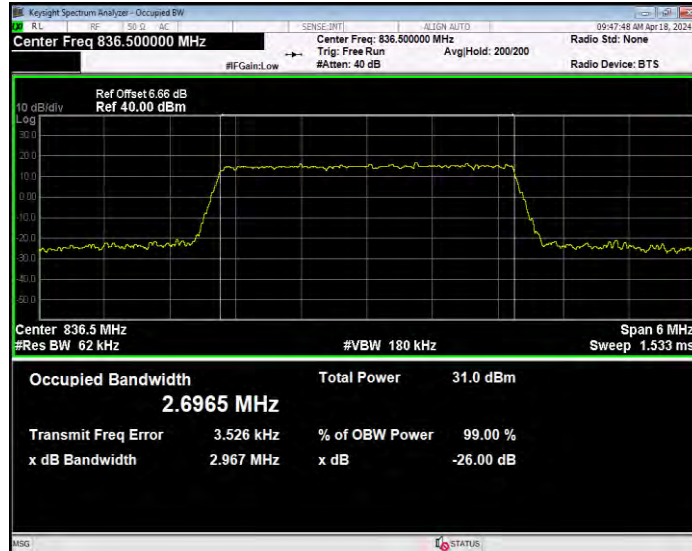

**Band5 16QAM BW=10MHz Channel=20525 RB Size=50 Position=#0**

**Band5 16QAM BW=10MHz Channel=20600 RB Size=50 Position=#0**

**Band5 16QAM BW=3MHz Channel=20415 RB Size=15 Position=#0**

**Band5 16QAM BW=3MHz Channel=20525 RB Size=15 Position=#0**