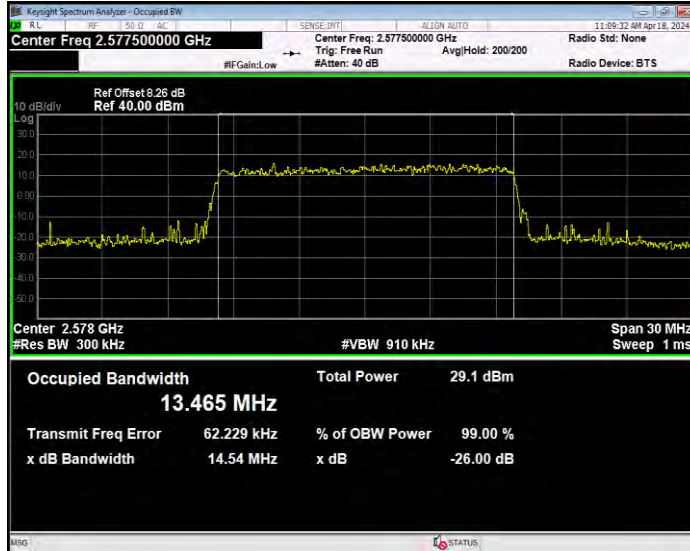

**Band38 16QAM BW=10MHz Channel=37800 RB Size=50 Position=#0**

**Band38 16QAM BW=10MHz Channel=38000 RB Size=50 Position=#0**

**Band38 16QAM BW=10MHz Channel=38200 RB Size=50 Position=#0**

**Band38 16QAM BW=15MHz Channel=37825 RB Size=75 Position=#0**