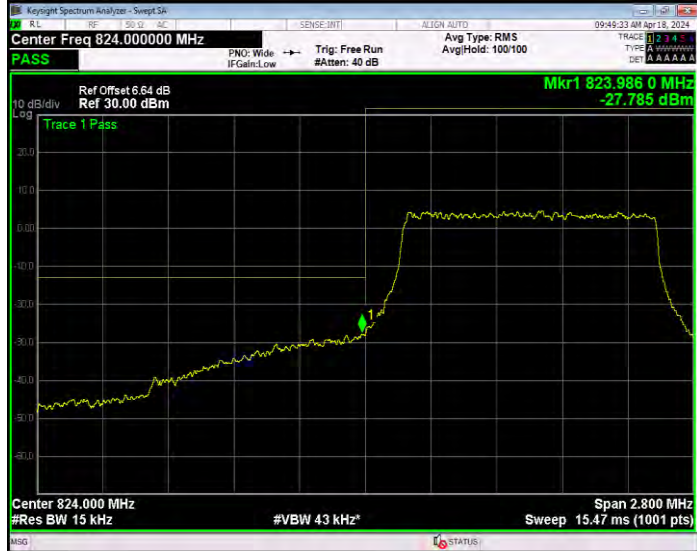

Band5 16QAM BW=1.4MHz Channel=20407 RB Size=6 Position=#0