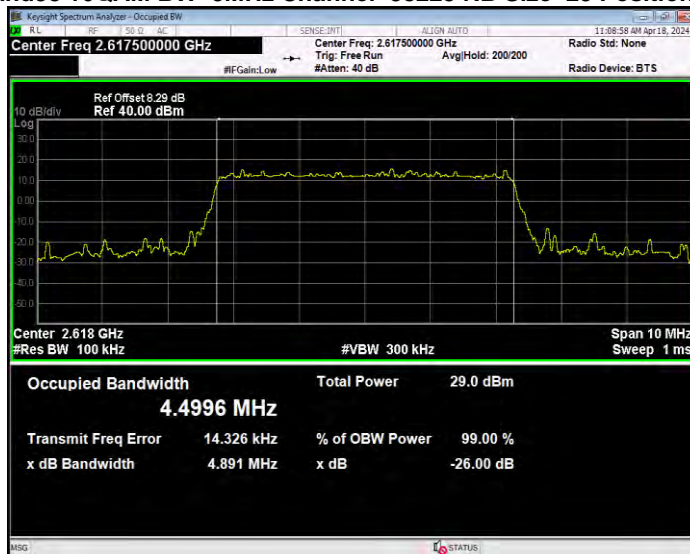

**Band38 16QAM BW=20MHz Channel=38150 RB Size=100 Position=#0**

**Band38 16QAM BW=5MHz Channel=37775 RB Size=25 Position=#0**

**Band38 16QAM BW=5MHz Channel=38000 RB Size=25 Position=#0**

**Band38 16QAM BW=5MHz Channel=38225 RB Size=25 Position=#0**