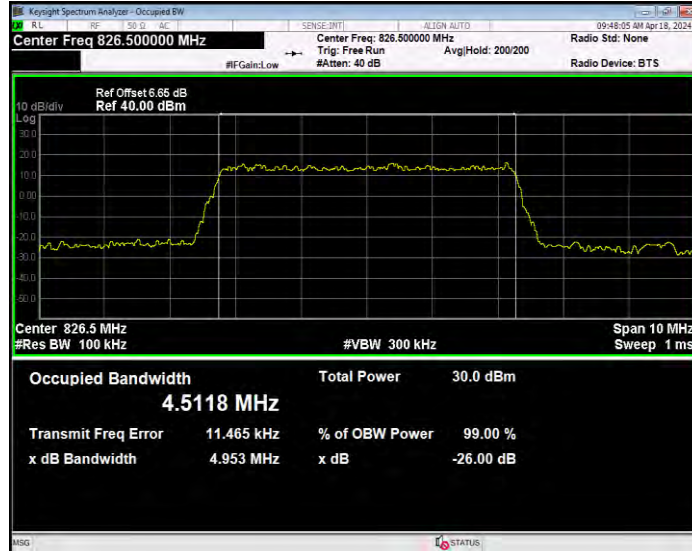

Band5 16QAM BW=5MHz Channel=20425 RB Size=25 Position=#0