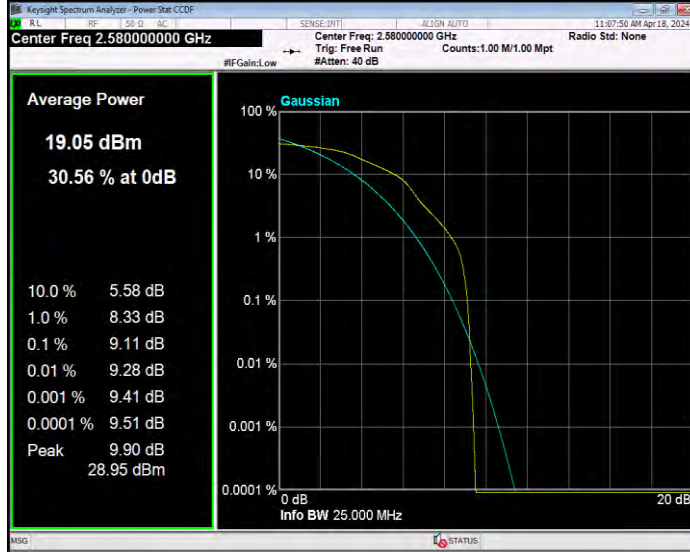

Band38 16QAM BW=20MHz Channel=37850 RB Size=1 Position=#0