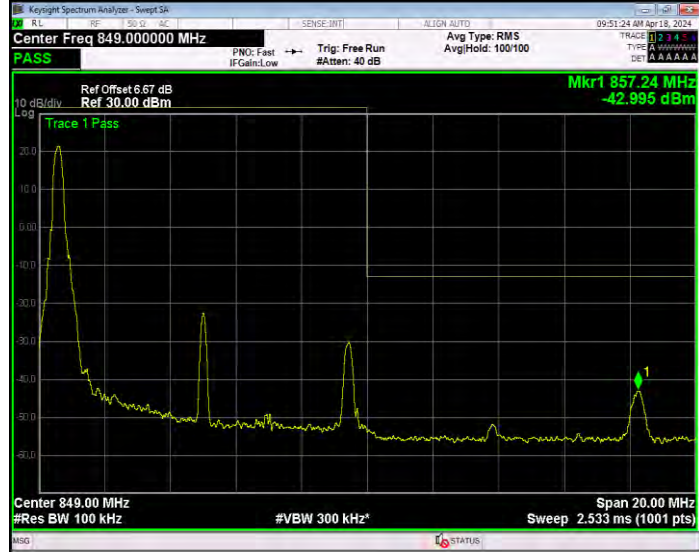

**Band5 16QAM BW=1.4MHz Channel=20407 RB Size=1 Position=#0**

**Band5 16QAM BW=1.4MHz Channel=20407 RB Size=6 Position=#0**

**Band5 16QAM BW=1.4MHz Channel=20643 RB Size=1 Position=#0**

**Band5 16QAM BW=1.4MHz Channel=20643 RB Size=6 Position=#0**

**Band5 16QAM BW=10MHz Channel=20450 RB Size=1 Position=#0**

**Band5 16QAM BW=10MHz Channel=20450 RB Size=50 Position=#0**

**Band5 16QAM BW=10MHz Channel=20600 RB Size=1 Position=#0**

**Band5 16QAM BW=10MHz Channel=20600 RB Size=50 Position=#0**