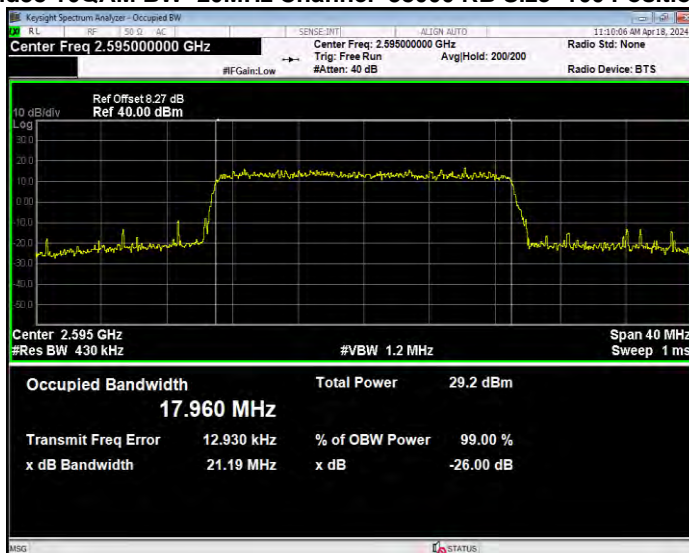

**Band38 16QAM BW=15MHz Channel=38000 RB Size=75 Position=#0**

**Band38 16QAM BW=15MHz Channel=38175 RB Size=75 Position=#0**

**Band38 16QAM BW=20MHz Channel=37850 RB Size=100 Position=#0**

**Band38 16QAM BW=20MHz Channel=38000 RB Size=100 Position=#0**