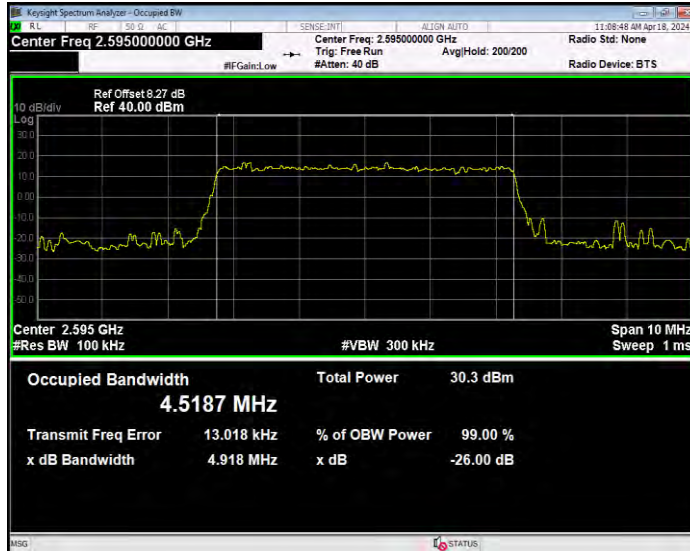

Band38 QPSK BW=5MHz Channel=38000 RB Size=25 Position=#0