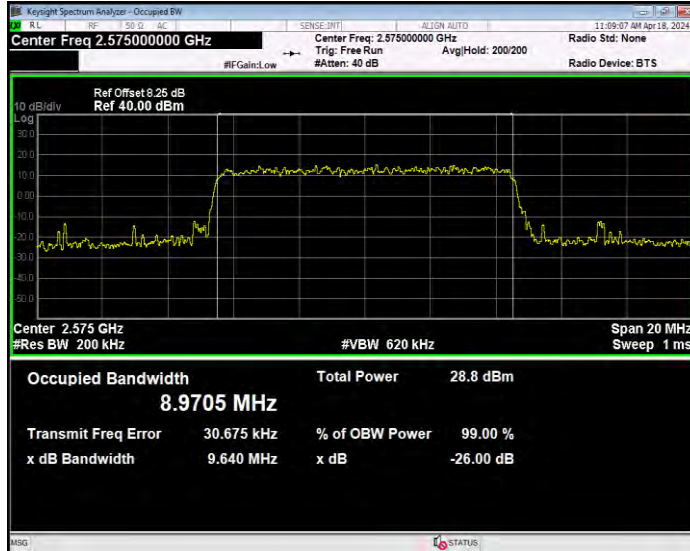

Band38 16QAM BW=10MHz Channel=37800 RB Size=50 Position=#0