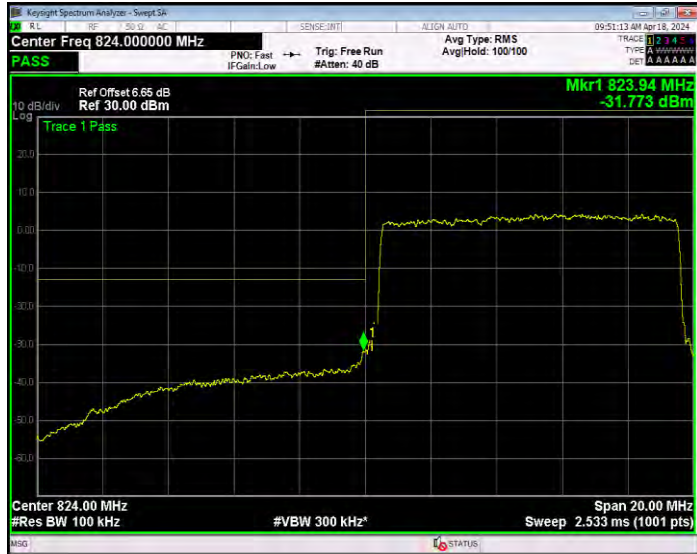

**Band5 16QAM BW=1.4MHz Channel=20407 RB Size=1 Position=#0**

**Band5 16QAM BW=1.4MHz Channel=20407 RB Size=6 Position=#0**

**Band5 16QAM BW=1.4MHz Channel=20643 RB Size=1 Position=#0**

**Band5 16QAM BW=1.4MHz Channel=20643 RB Size=6 Position=#0**

**Band5 16QAM BW=10MHz Channel=20450 RB Size=1 Position=#0**

**Band5 16QAM BW=10MHz Channel=20450 RB Size=50 Position=#0**

**Band5 16QAM BW=10MHz Channel=20600 RB Size=1 Position=#0**

**Band5 16QAM BW=10MHz Channel=20600 RB Size=50 Position=#0**