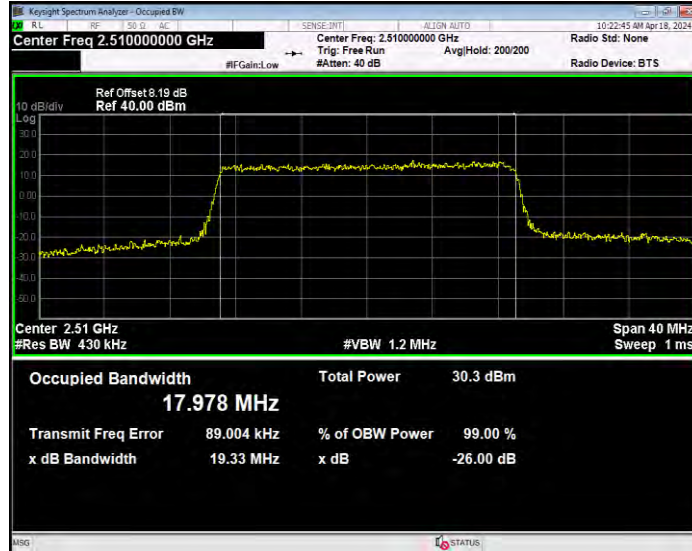

Band7 16QAM BW=20MHz Channel=20850 RB Size=100 Position=#0