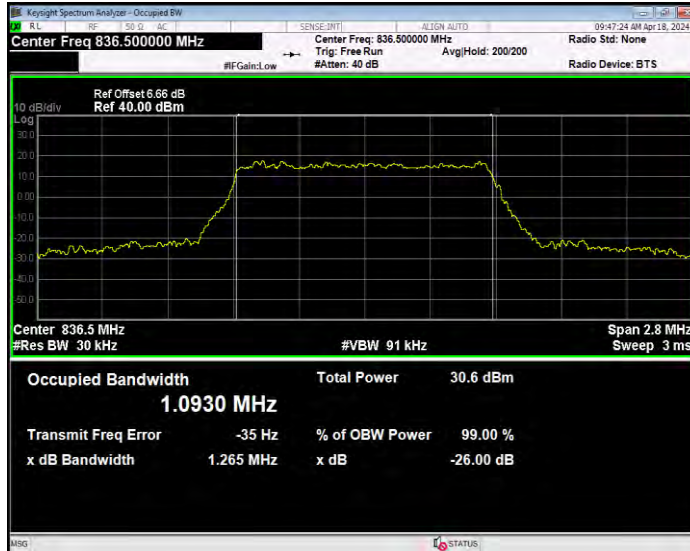

Band5 16QAM BW=1.4MHz Channel=20525 RB Size=6 Position=#0