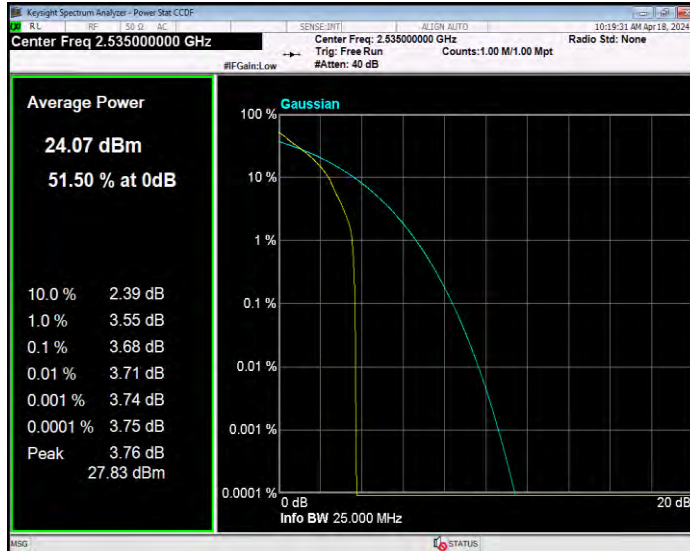

**Band7 QPSK BW=5MHz Channel=20775 RB Size=1 Position=#0**

**Band7 QPSK BW=5MHz Channel=21100 RB Size=1 Position=#0**

**Band7 QPSK BW=5MHz Channel=21425 RB Size=1 Position=#0**

**Band38 16QAM BW=10MHz Channel=37800 RB Size=1 Position=#0**

**Band38 16QAM BW=10MHz Channel=38000 RB Size=1 Position=#0**

**Band38 16QAM BW=10MHz Channel=38200 RB Size=1 Position=#0**

**Band38 16QAM BW=15MHz Channel=37825 RB Size=1 Position=#0**

**Band38 16QAM BW=15MHz Channel=38000 RB Size=1 Position=#0**