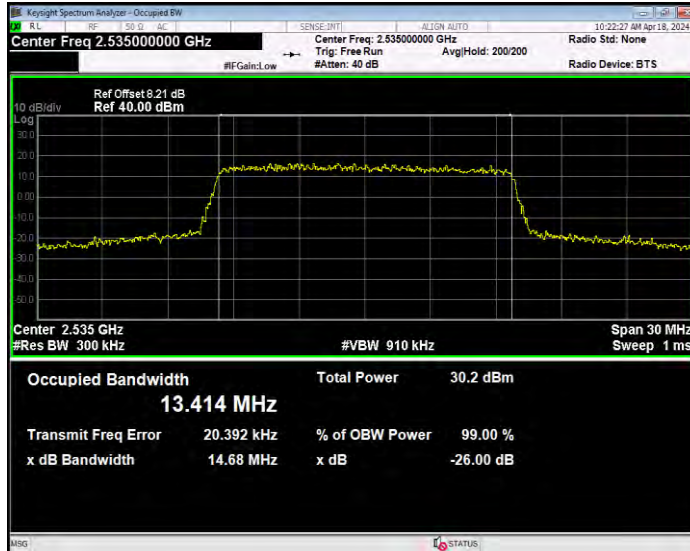

Band7 16QAM BW=15MHz Channel=21100 RB Size=75 Position=#0