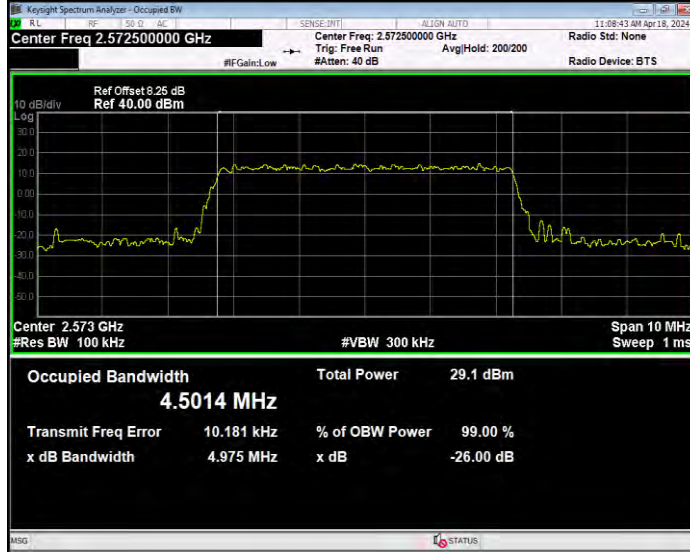

Band38 16QAM BW=5MHz Channel=37775 RB Size=25 Position=#0