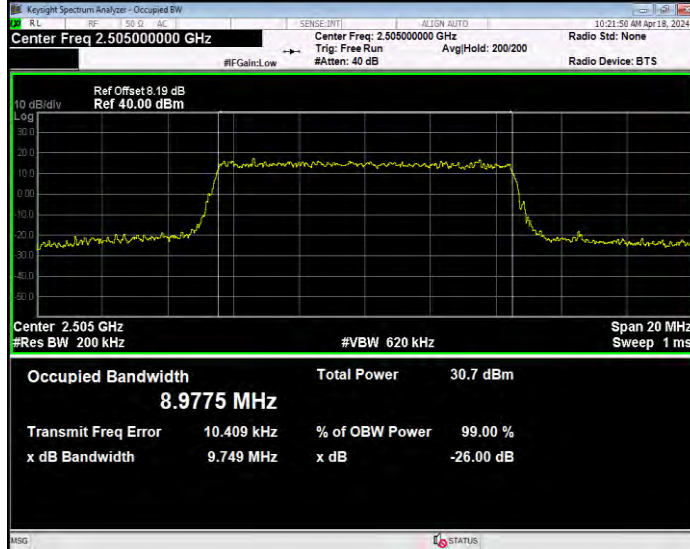

Band7 QPSK BW=10MHz Channel=20800 RB Size=50 Position=#0