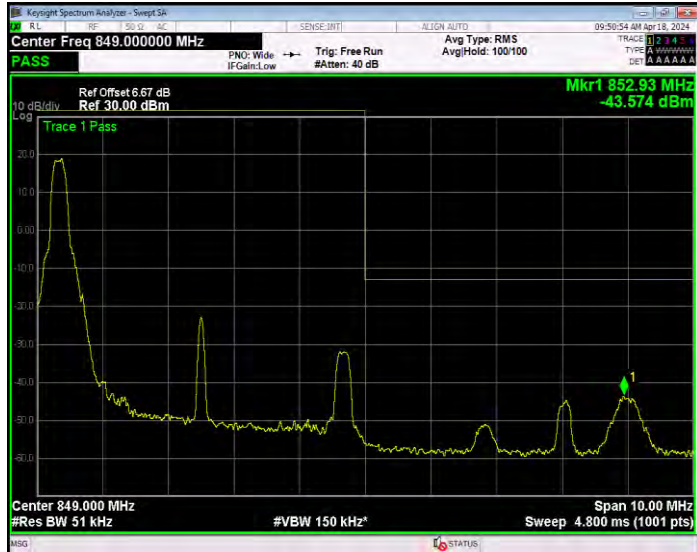

Band5 16QAM BW=5MHz Channel=20625 RB Size=1 Position=#0