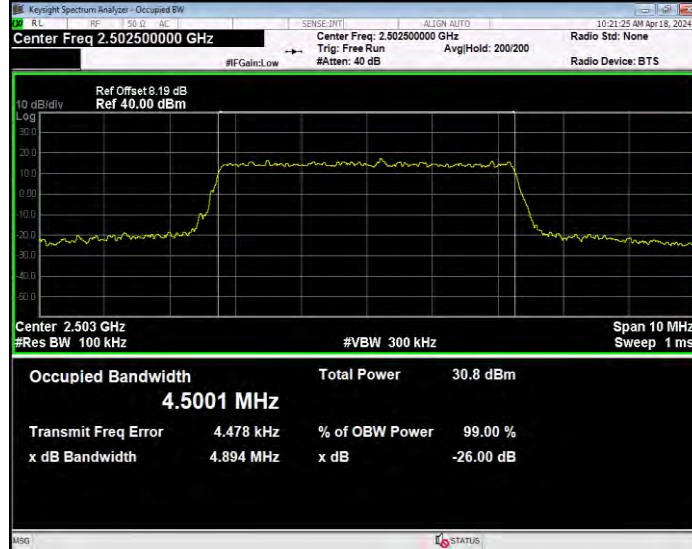

Band7 QPSK BW=5MHz Channel=20775 RB Size=25 Position=#0