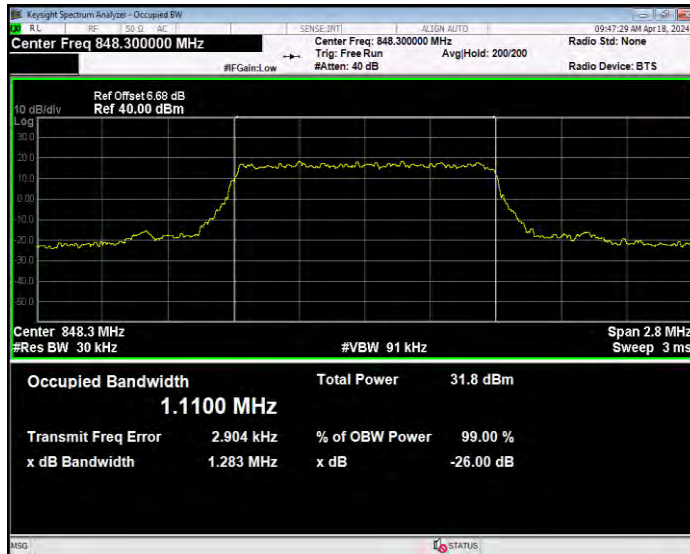

Band5 QPSK BW=1.4MHz Channel=20643 RB Size=6 Position=#0