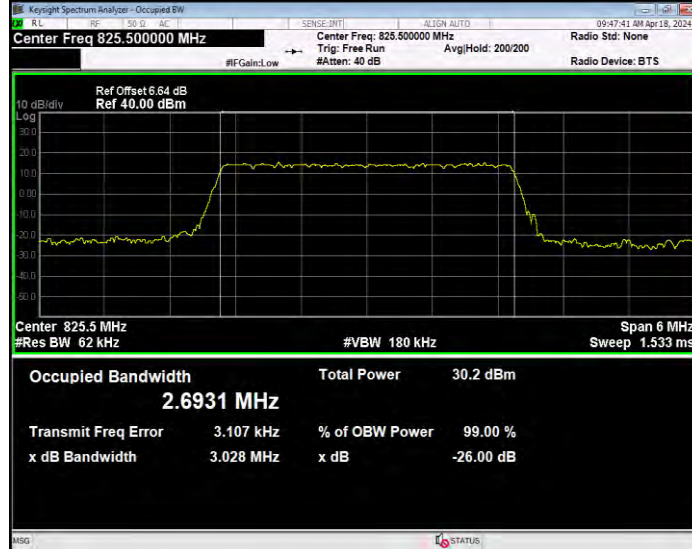

Band5 16QAM BW=3MHz Channel=20415 RB Size=15 Position=#0