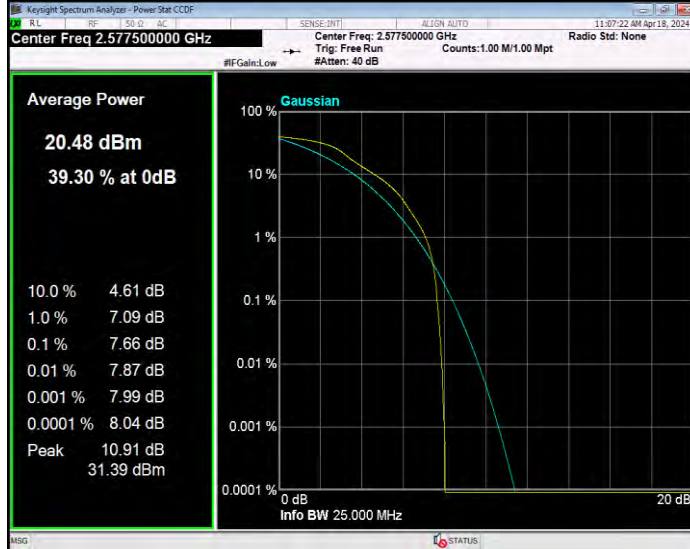

Band38 QPSK BW=15MHz Channel=37825 RB Size=1 Position=#0