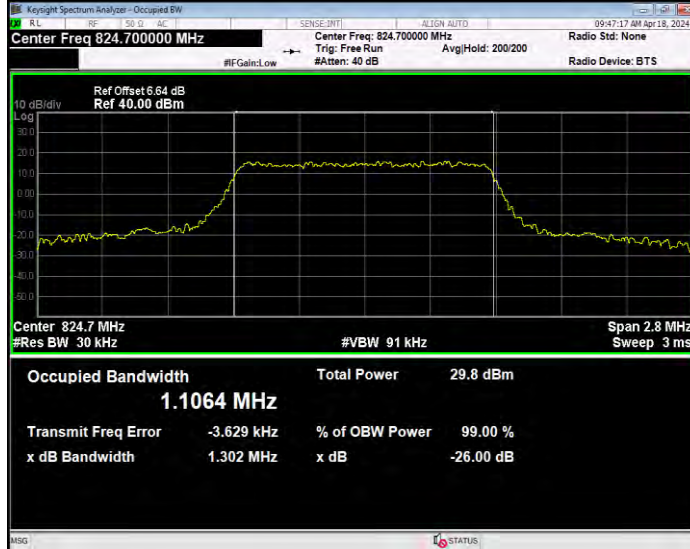

Band5 16QAM BW=1.4MHz Channel=20407 RB Size=6 Position=#0