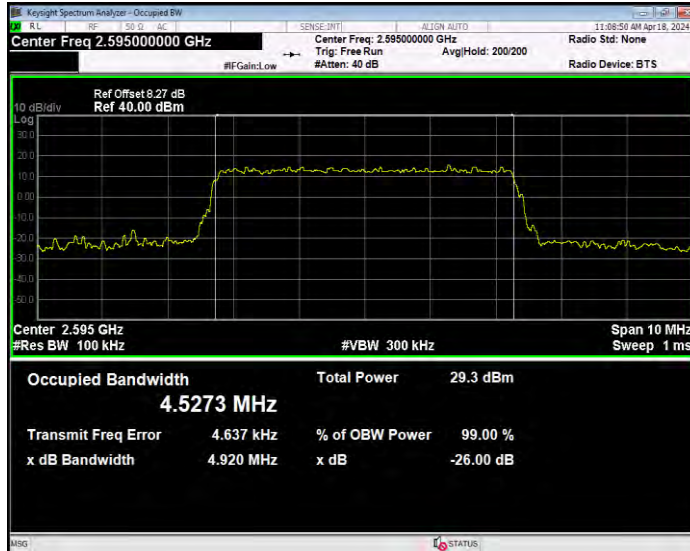

Band38 16QAM BW=5MHz Channel=38000 RB Size=25 Position=#0