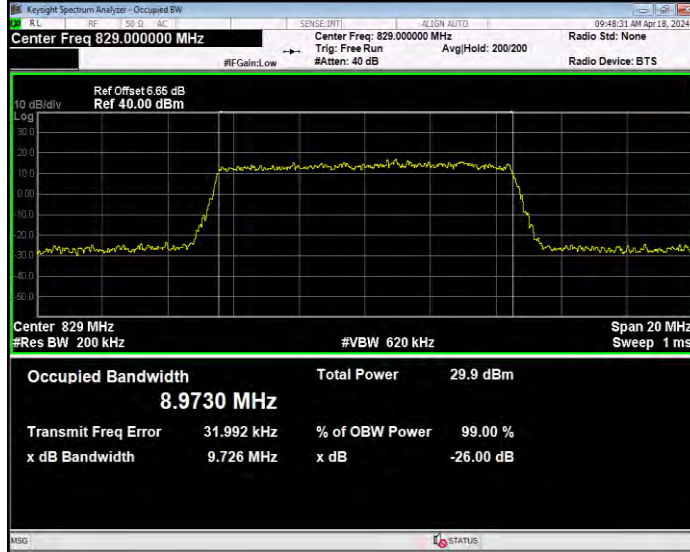

**Band5 16QAM BW=1.4MHz Channel=20407 RB Size=6 Position=#0**

**Band5 16QAM BW=1.4MHz Channel=20525 RB Size=6 Position=#0**

**Band5 16QAM BW=1.4MHz Channel=20643 RB Size=6 Position=#0**

**Band5 16QAM BW=10MHz Channel=20450 RB Size=50 Position=#0**