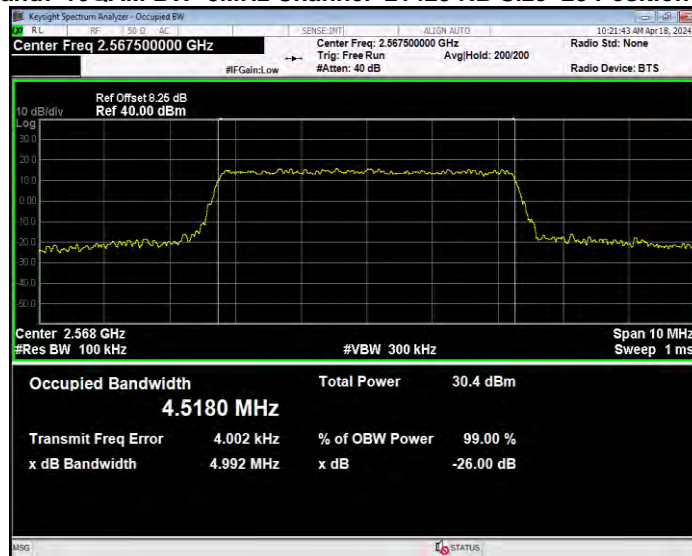

**Band7 16QAM BW=20MHz Channel=21350 RB Size=100 Position=#0**

**Band7 16QAM BW=5MHz Channel=20775 RB Size=25 Position=#0**

**Band7 16QAM BW=5MHz Channel=21100 RB Size=25 Position=#0**

**Band7 16QAM BW=5MHz Channel=21425 RB Size=25 Position=#0**