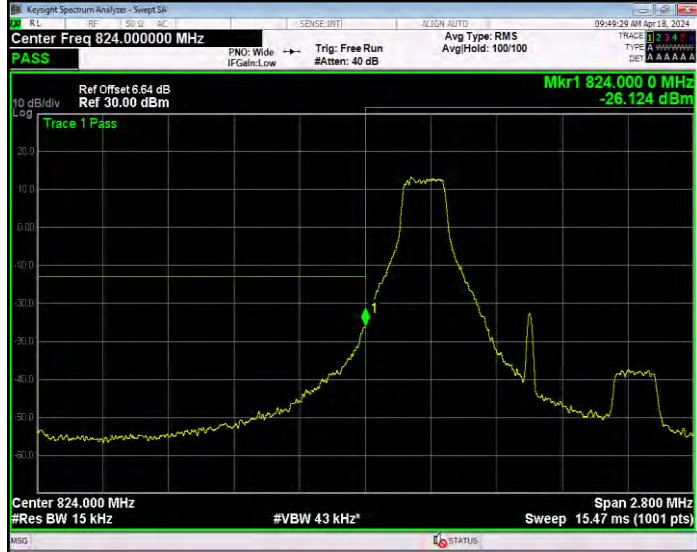

Band5 16QAM BW=1.4MHz Channel=20407 RB Size=1 Position=#0