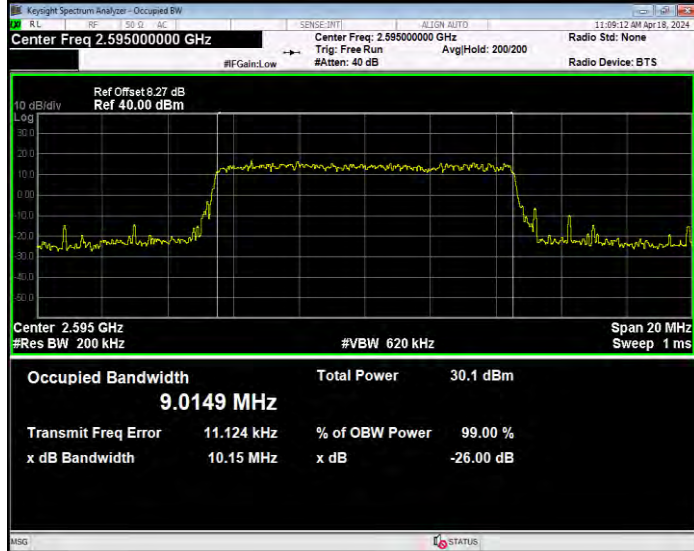

Band38 QPSK BW=10MHz Channel=38000 RB Size=50 Position=#0