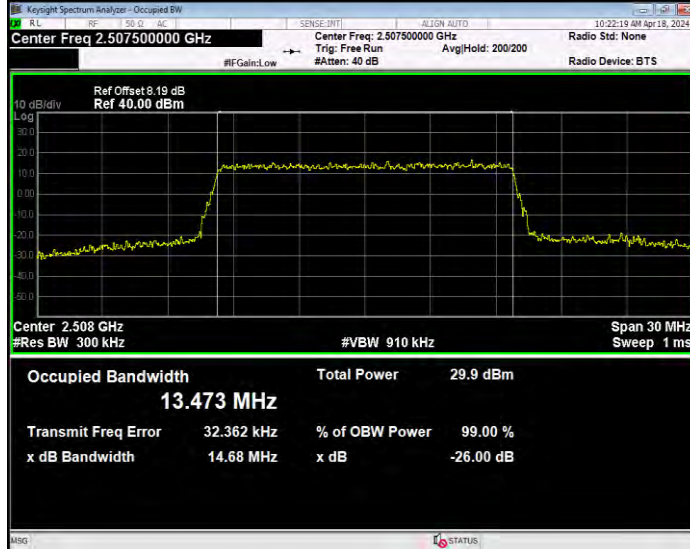

**Band7 16QAM BW=10MHz Channel=20800 RB Size=50 Position=#0**

**Band7 16QAM BW=10MHz Channel=21100 RB Size=50 Position=#0**

**Band7 16QAM BW=10MHz Channel=21400 RB Size=50 Position=#0**

**Band7 16QAM BW=15MHz Channel=20825 RB Size=75 Position=#0**