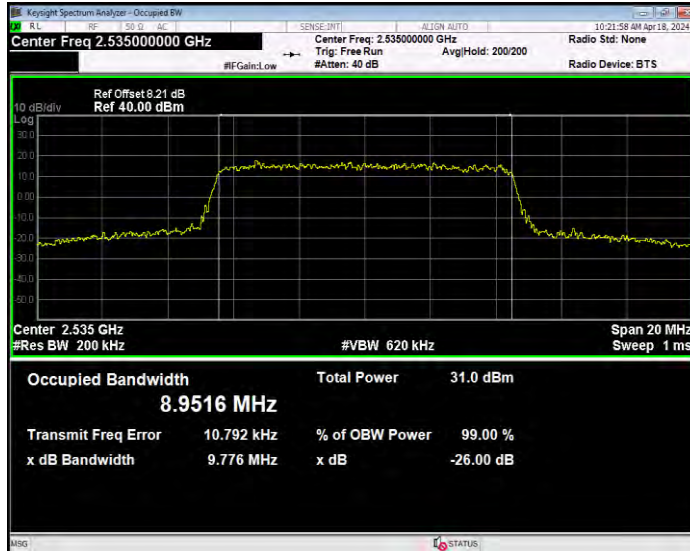

Band7 QPSK BW=10MHz Channel=21100 RB Size=50 Position=#0