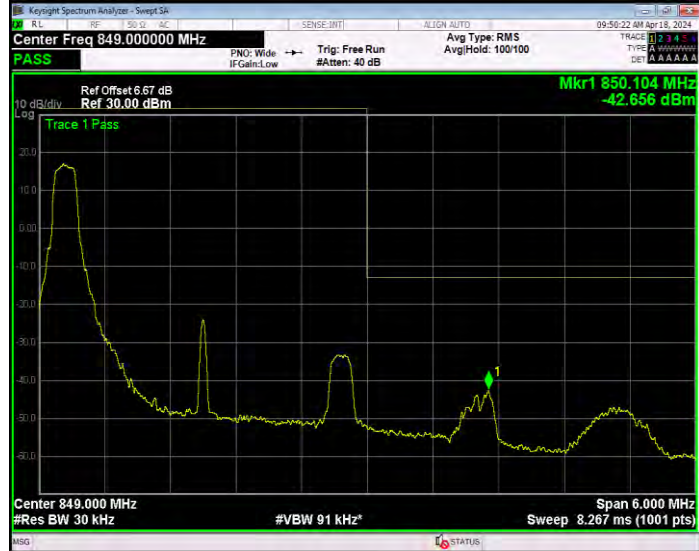

Band5 16QAM BW=3MHz Channel=20635 RB Size=1 Position=#0