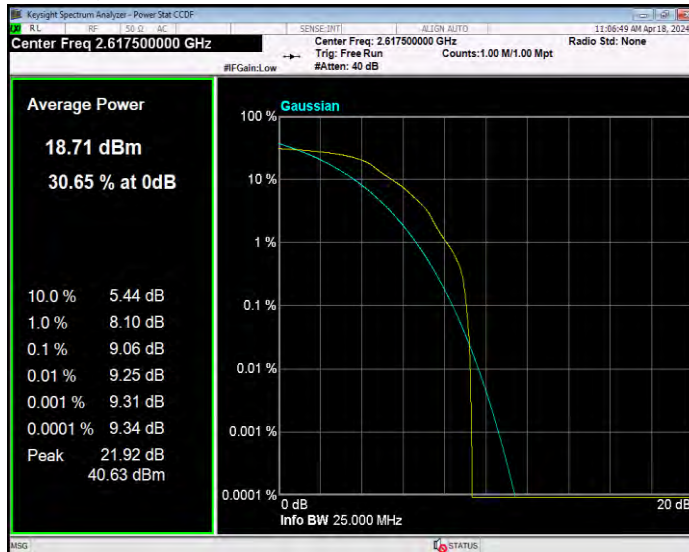

Band38 QPSK BW=5MHz Channel=38225 RB Size=1 Position=#0