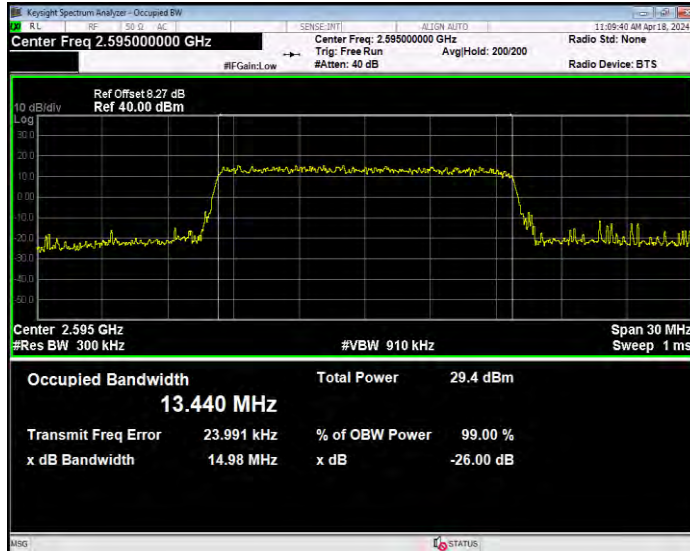

Band38 16QAM BW=15MHz Channel=38000 RB Size=75 Position=#0