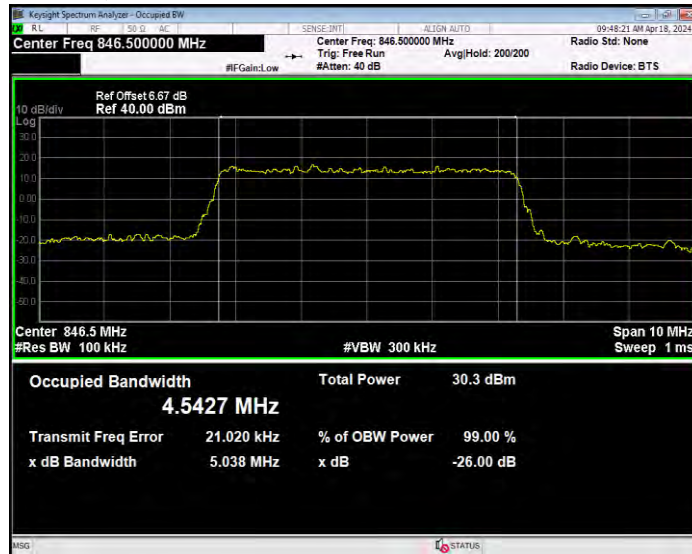

**Band5 16QAM BW=3MHz Channel=20635 RB Size=15 Position=#0**

**Band5 16QAM BW=5MHz Channel=20425 RB Size=25 Position=#0**

**Band5 16QAM BW=5MHz Channel=20525 RB Size=25 Position=#0**

**Band5 16QAM BW=5MHz Channel=20625 RB Size=25 Position=#0**