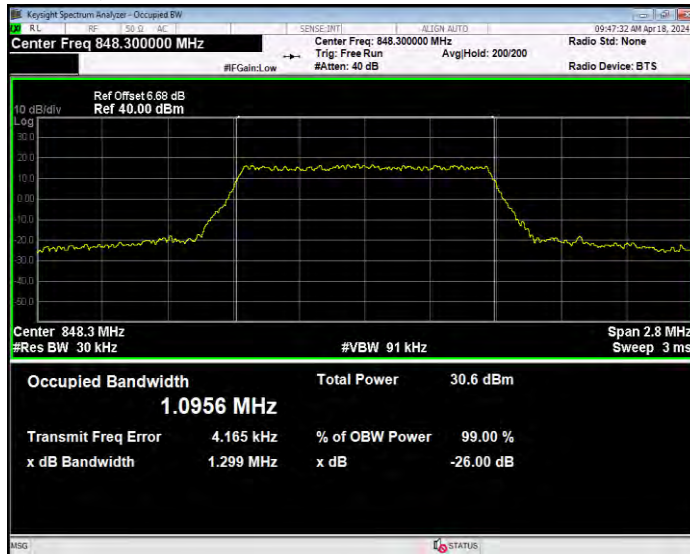

**Band5 16QAM BW=1.4MHz Channel=20407 RB Size=6 Position=#0**

**Band5 16QAM BW=1.4MHz Channel=20525 RB Size=6 Position=#0**

**Band5 16QAM BW=1.4MHz Channel=20643 RB Size=6 Position=#0**

**Band5 16QAM BW=10MHz Channel=20450 RB Size=50 Position=#0**