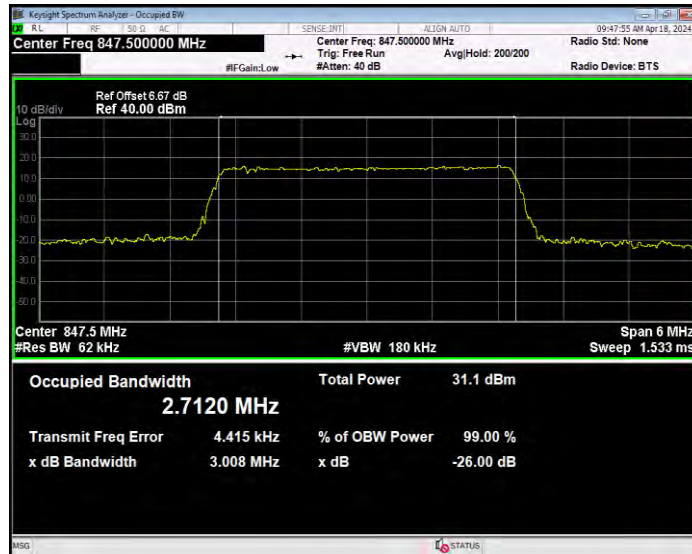

Band5 16QAM BW=3MHz Channel=20635 RB Size=15 Position=#0