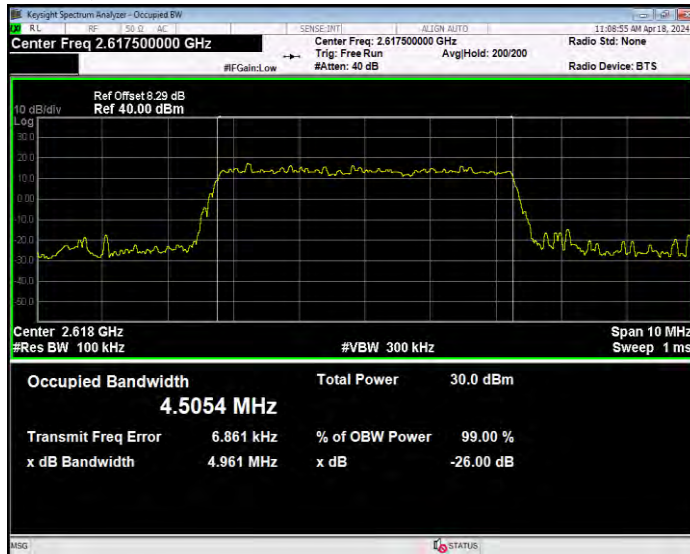

**Band38 QPSK BW=20MHz Channel=38150 RB Size=100 Position=#0**

**Band38 QPSK BW=5MHz Channel=37775 RB Size=25 Position=#0**

**Band38 QPSK BW=5MHz Channel=38000 RB Size=25 Position=#0**

**Band38 QPSK BW=5MHz Channel=38225 RB Size=25 Position=#0**