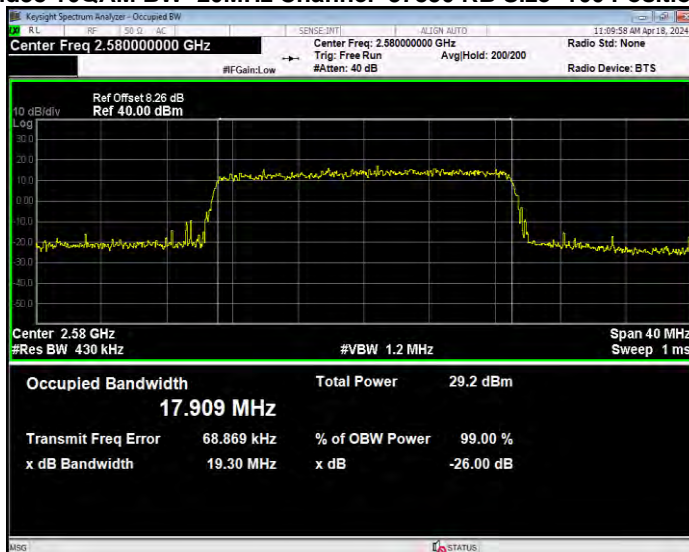

**Band38 16QAM BW=15MHz Channel=38000 RB Size=75 Position=#0**

**Band38 16QAM BW=15MHz Channel=38175 RB Size=75 Position=#0**

**Band38 16QAM BW=20MHz Channel=37850 RB Size=100 Position=#0**

**Band38 16QAM BW=20MHz Channel=38000 RB Size=100 Position=#0**