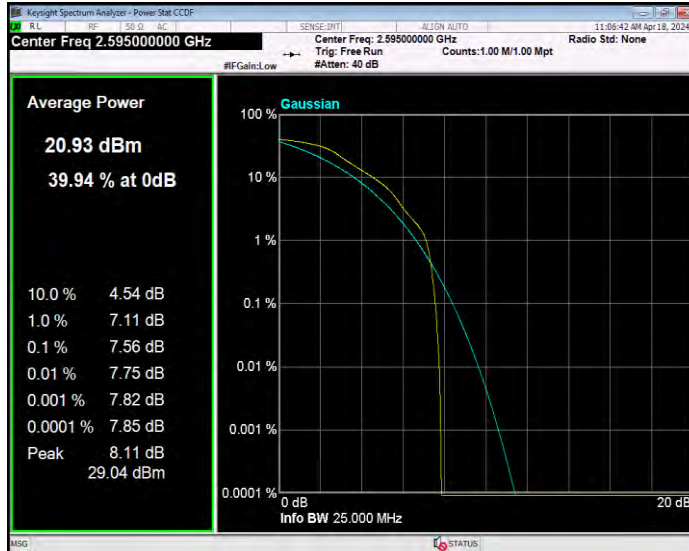

Band38 QPSK BW=5MHz Channel=38000 RB Size=1 Position=#0