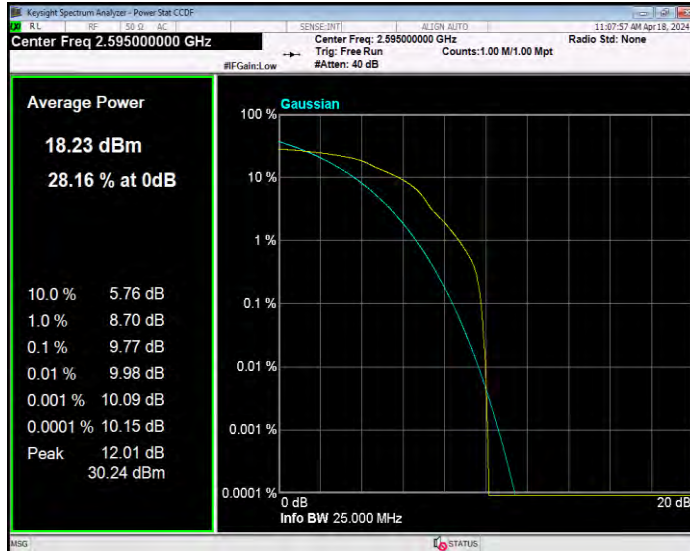

Band38 16QAM BW=20MHz Channel=38000 RB Size=1 Position=#0