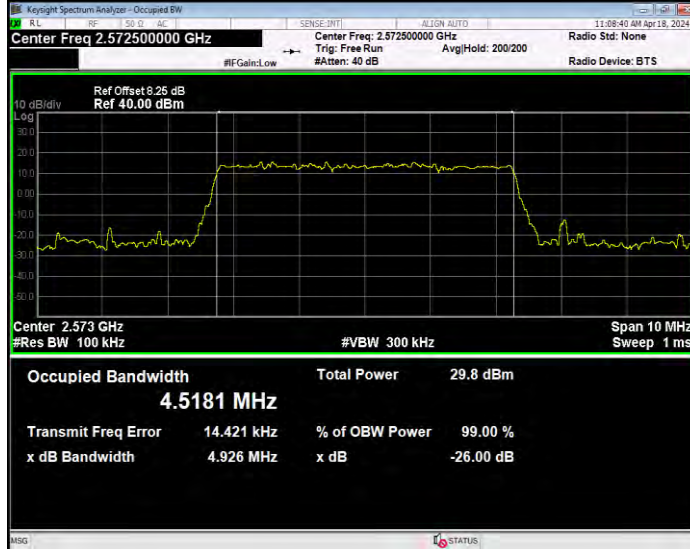

Band38 QPSK BW=5MHz Channel=37775 RB Size=25 Position=#0