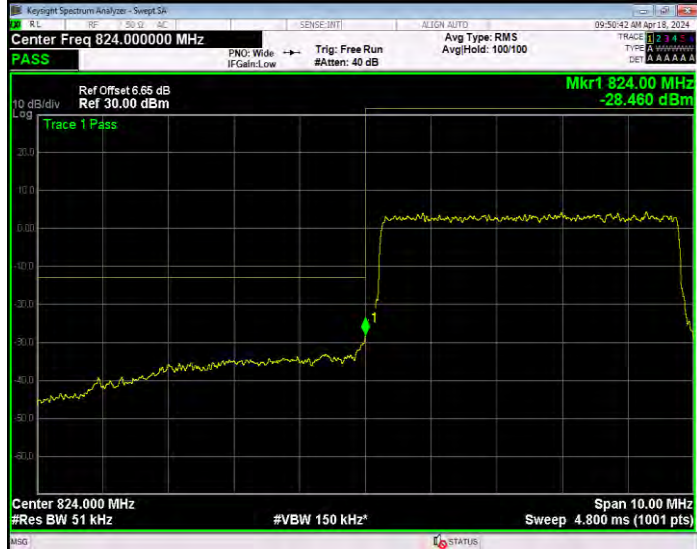

**Band5 16QAM BW=10MHz Channel=20450 RB Size=1 Position=#0**

**Band5 16QAM BW=10MHz Channel=20450 RB Size=50 Position=#0**

**Band5 16QAM BW=10MHz Channel=20600 RB Size=1 Position=#0**

**Band5 16QAM BW=10MHz Channel=20600 RB Size=50 Position=#0**

**Band5 16QAM BW=3MHz Channel=20415 RB Size=1 Position=#0**

**Band5 16QAM BW=3MHz Channel=20415 RB Size=15 Position=#0**

**Band5 16QAM BW=3MHz Channel=20635 RB Size=1 Position=#0**

**Band5 16QAM BW=3MHz Channel=20635 RB Size=15 Position=#0**

Band5 16QAM BW=5MHz Channel=20425 RB Size=1 Position=#0

Band5 16QAM BW=5MHz Channel=20425 RB Size=25 Position=#0

Band5 16QAM BW=5MHz Channel=20625 RB Size=1 Position=#0

**Band5 16QAM BW=5MHz Channel=20625 RB Size=25 Position=#0**