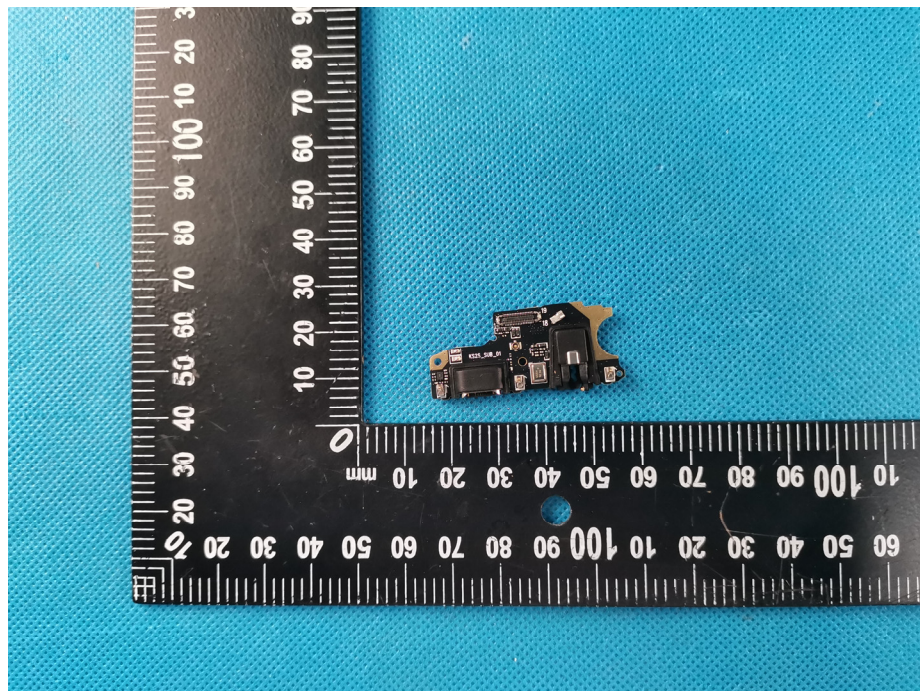

Appendix-Silver Max Pro-Photos