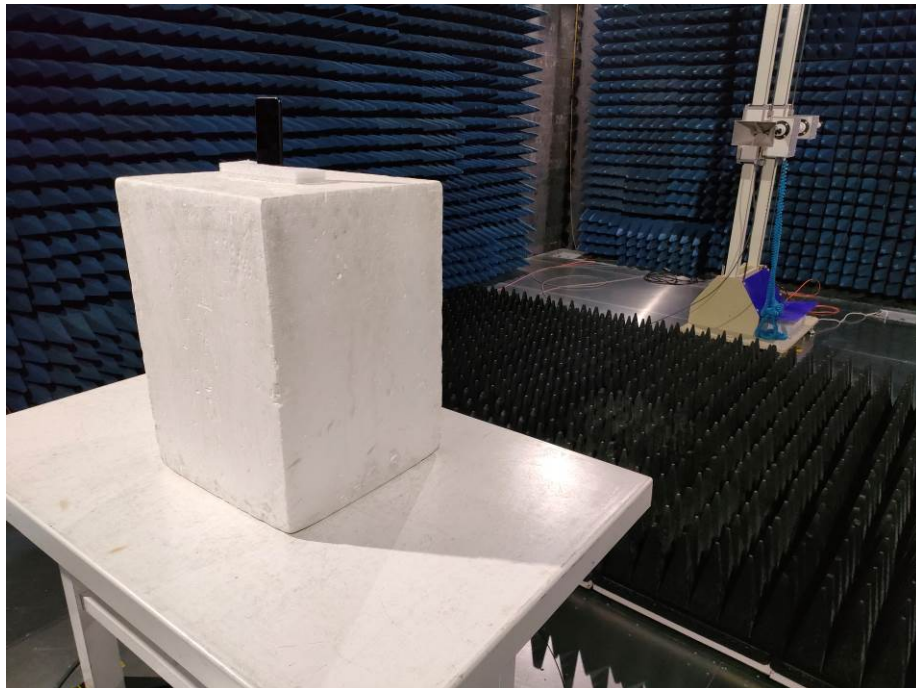

### Photograph – Conducted Emission Test Setup

Test Site 1#

### Photograph - Spurious Emissions Radiated Test Setup

Below 30MHz Test Site 2#

## Appendix- Black Z -Photos

For 30MHz-1000MHz Test Site 2#

For Above 1GHz Test Site 1#

**Appendix- Black Z -Photos**

---

**2G/3G/4G Setup photo Model Black Z FCC ID: 2AEPIBLACKZ**

**Photograph - Spurious Emissions Radiated Test Setup**