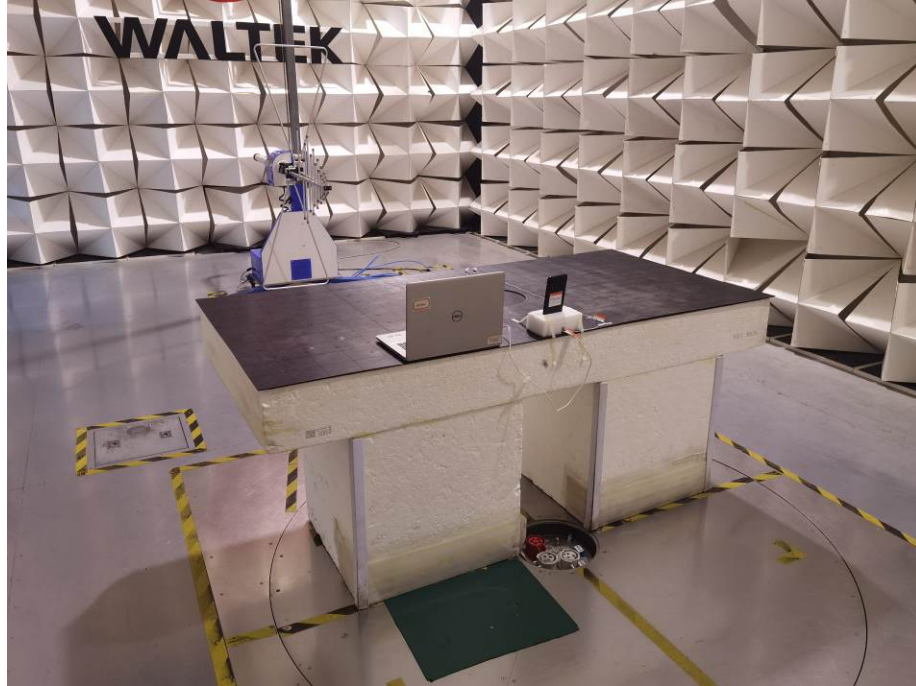

Appendix- Black Z -Photos

2G/3G/4G Setup photo Model Black Z FCC ID: 2AEPIBLACKZ

Photograph - Spurious Emissions Radiated Test Setup

For 30MHz-1000MHz Test Site 2#