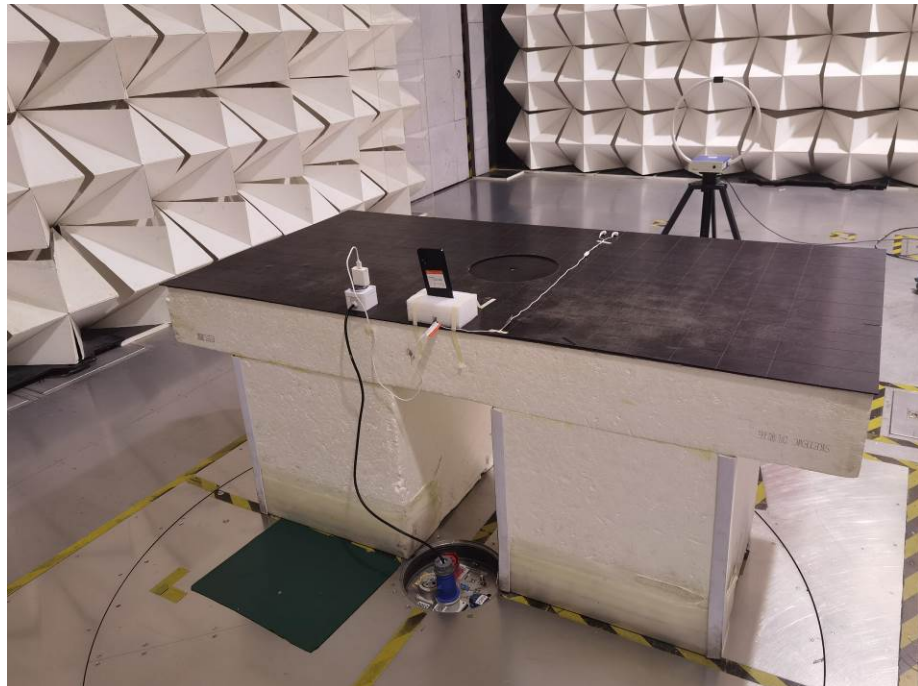

### Photographs –Constructional Details

WiFi/BT/BLE Setup photo Model Black Z FCC ID: 2AEPBLACKZ

### Photograph – Conducted Emission Test Setup

Test Site 1#

### Photograph - Spurious Emissions Radiated Test Setup

Below 30MHz Test Site 2#

## Appendix- Black Z -Photos

For 30MHz-1000MHz Test Site 2#

For Above 1GHz Test Site 1#

**Appendix- Black Z -Photos**

---

**2G/3G/4G Setup photo Model Black Z FCC ID: 2AEPIBLACKZ**

**Photograph - Spurious Emissions Radiated Test Setup**