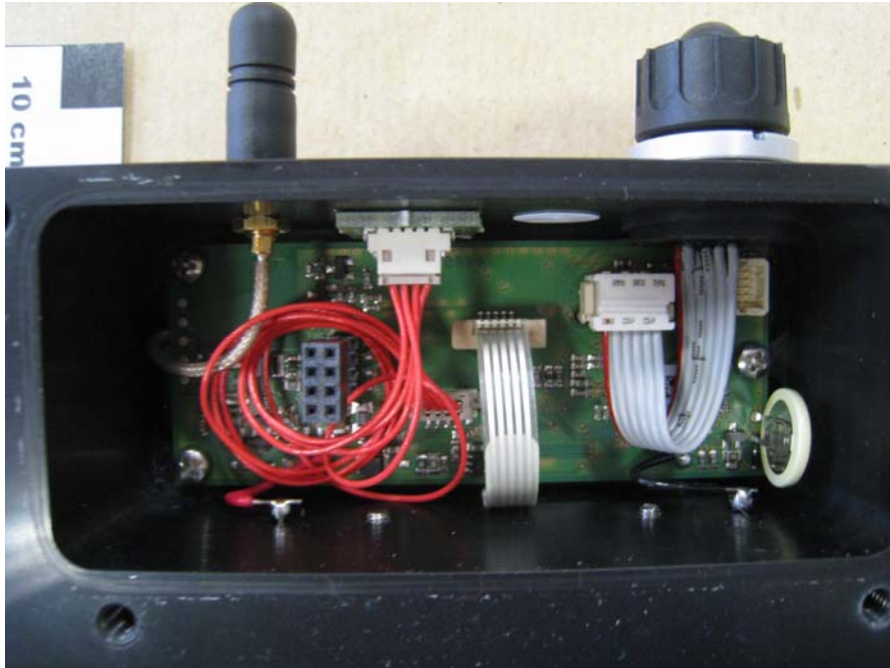

Internal Photos

Model No.: sensor module
FCC ID: 2AELT-09MONILOG
Contains IC: 5123A-BGTBLE112

Internal Photos

Model No.: sensor module
FCC ID: 2AELT-09MONILOG
Contains IC: 5123A-BGTBLE112