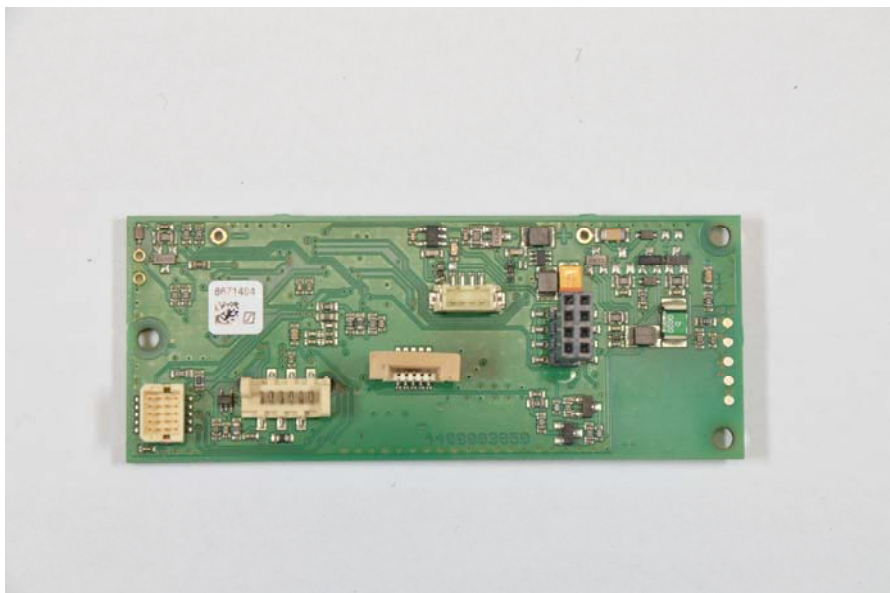

Internal Photos

Model No.: sensor module
FCC ID: 2AELT-09MONILOG
Contains IC: 5123A-BGTBLE112

Internal Photos

Model No.: sensor module
FCC ID: 2AELT-09MONILOG
Contains IC: 5123A-BGTBLE112