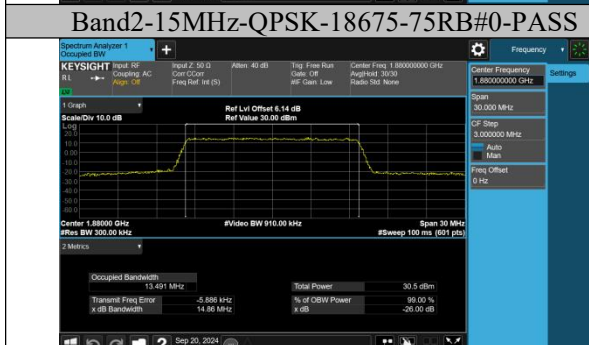

Band2-10MHz-QPSK-19150-50RB#0-PASS

Band2-10MHz-16QAM-19150-50RB#0-PASS

Band2-15MHz-QPSK-18675-75RB#0-PASS

Band2-15MHz-16QAM-18675-75RB#0-PASS

Band2-15MHz-QPSK-18900-75RB#0-PASS

Band2-15MHz-16QAM-18900-75RB#0-PASS