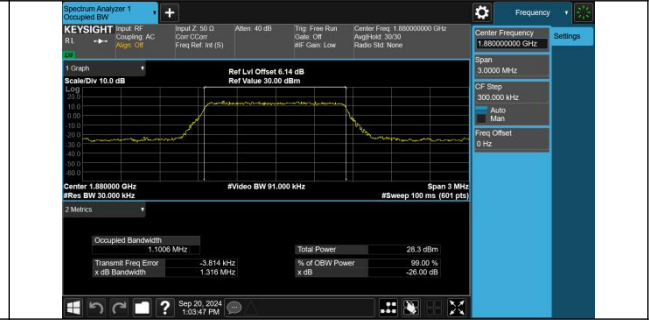

Band2-1.4MHz-16QAM-18900-6RB#0-PASS