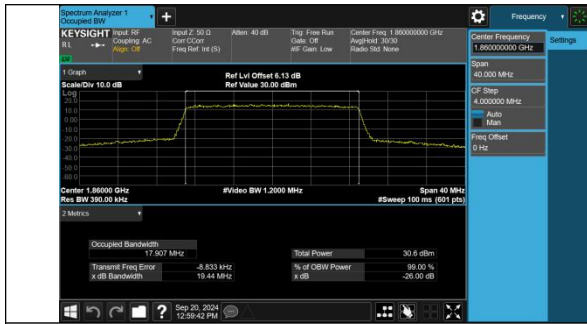

Band2-20MHz-QPSK-18700-100RB#0-PASS