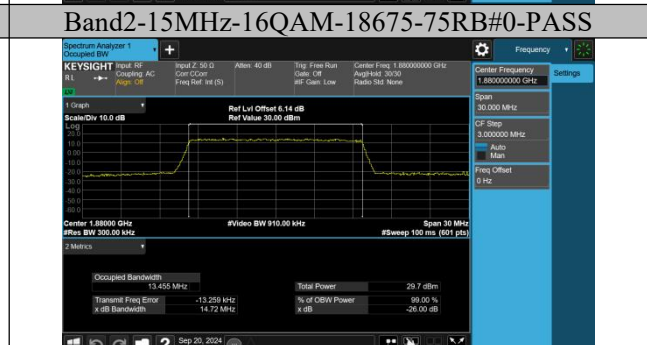

Band2-10MHz-QPSK-19150-50RB#0-PASS

Band2-10MHz-16QAM-19150-50RB#0-PASS

Band2-15MHz-QPSK-18675-75RB#0-PASS

Band2-15MHz-16QAM-18675-75RB#0-PASS

Band2-15MHz-QPSK-18900-75RB#0-PASS

Band2-15MHz-16QAM-18900-75RB#0-PASS