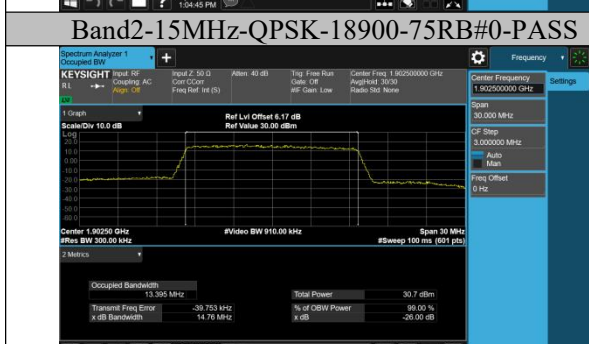

Band2-10MHz-QPSK-19150-50RB#0-PASS

Band2-10MHz-16QAM-19150-50RB#0-PASS

Band2-15MHz-QPSK-18675-75RB#0-PASS

Band2-15MHz-16QAM-18675-75RB#0-PASS

Band2-15MHz-QPSK-18900-75RB#0-PASS

Band2-15MHz-16QAM-18900-75RB#0-PASS