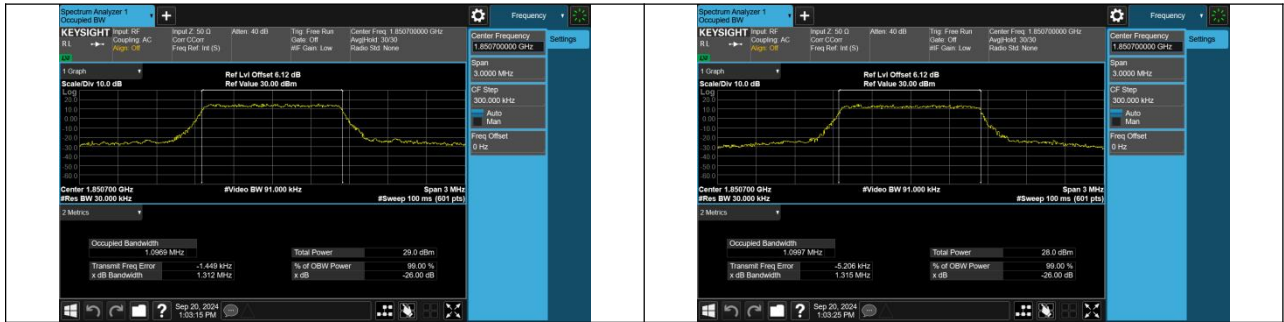

Band2-1.4MHz-16QAM-18607-6RB#0-PASS

Band2-1.4MHz-QPSK-18607-6RB#0-PASS