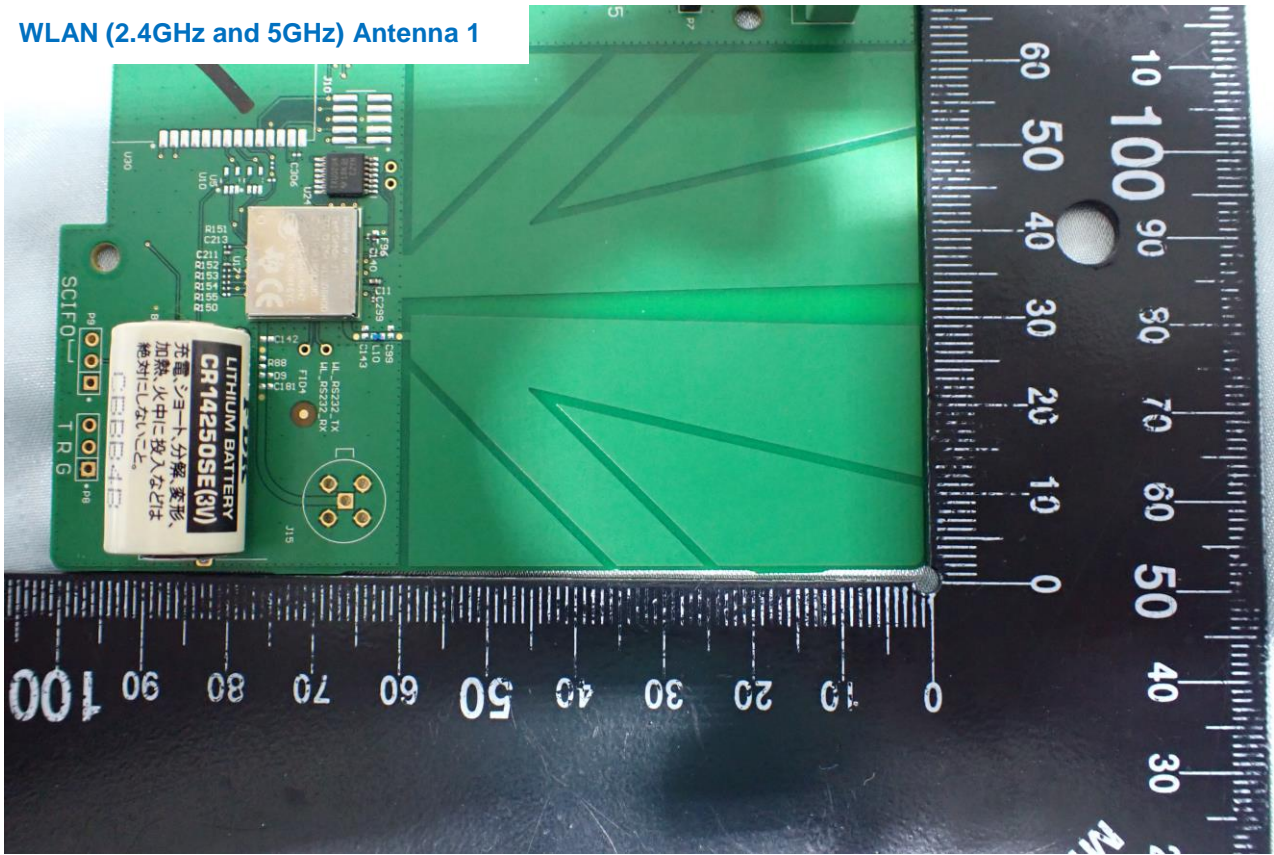

2. Internal Photograph of EUT

WiFi Module (Brand Name: Tesla, Inc. / Model Name: TSLA-WL18DBMOD)

WLAN (2.4GHz and 5GHz) Antenna 1

WLAN (2.4GHz and 5GHz) Antenna 2

————THE END————