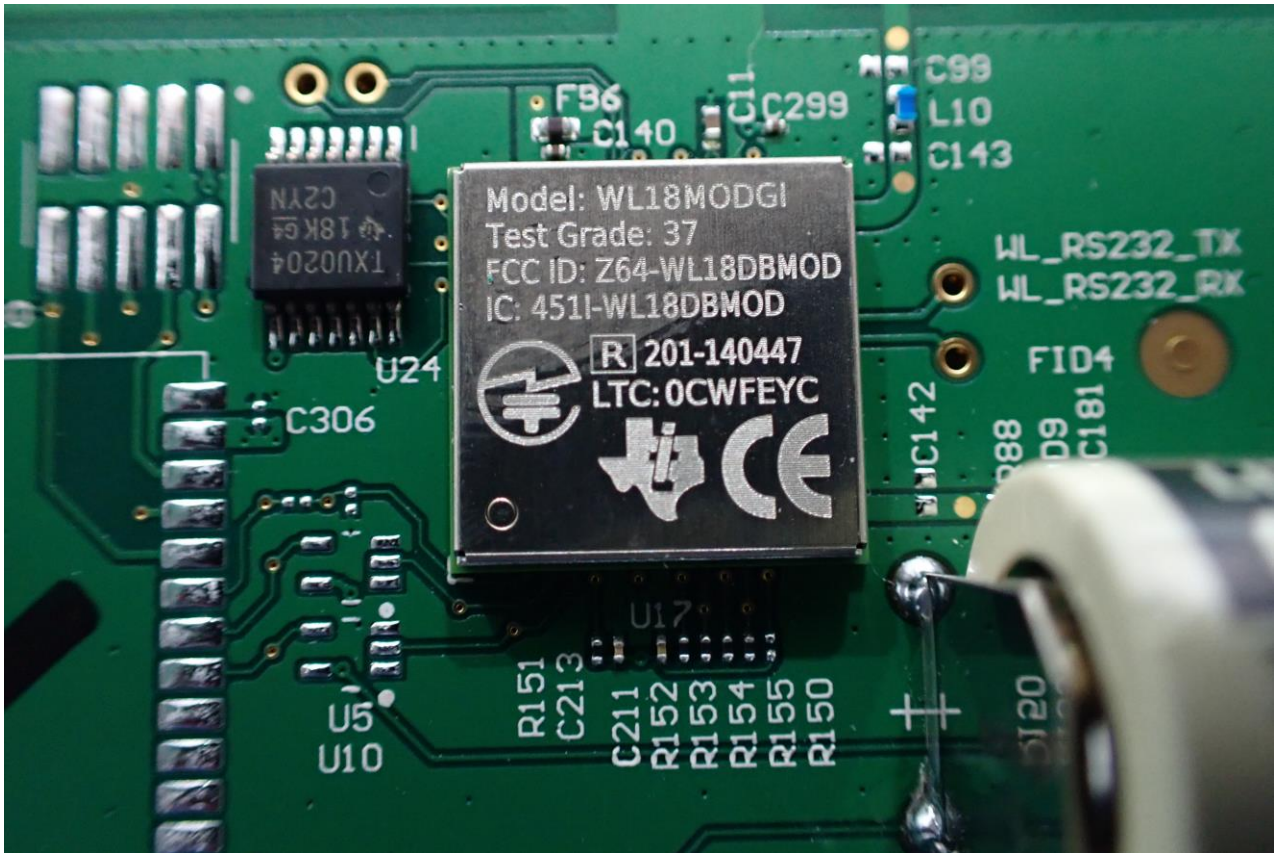

2. Internal Photograph of EUT

WiFi Module (Brand Name: Tesla, Inc. / Model Name: TSLA-WL18DBMOD)

WLAN (2.4GHz and 5GHz) Antenna 1

WLAN (2.4GHz and 5GHz) Antenna 2

————THE END————