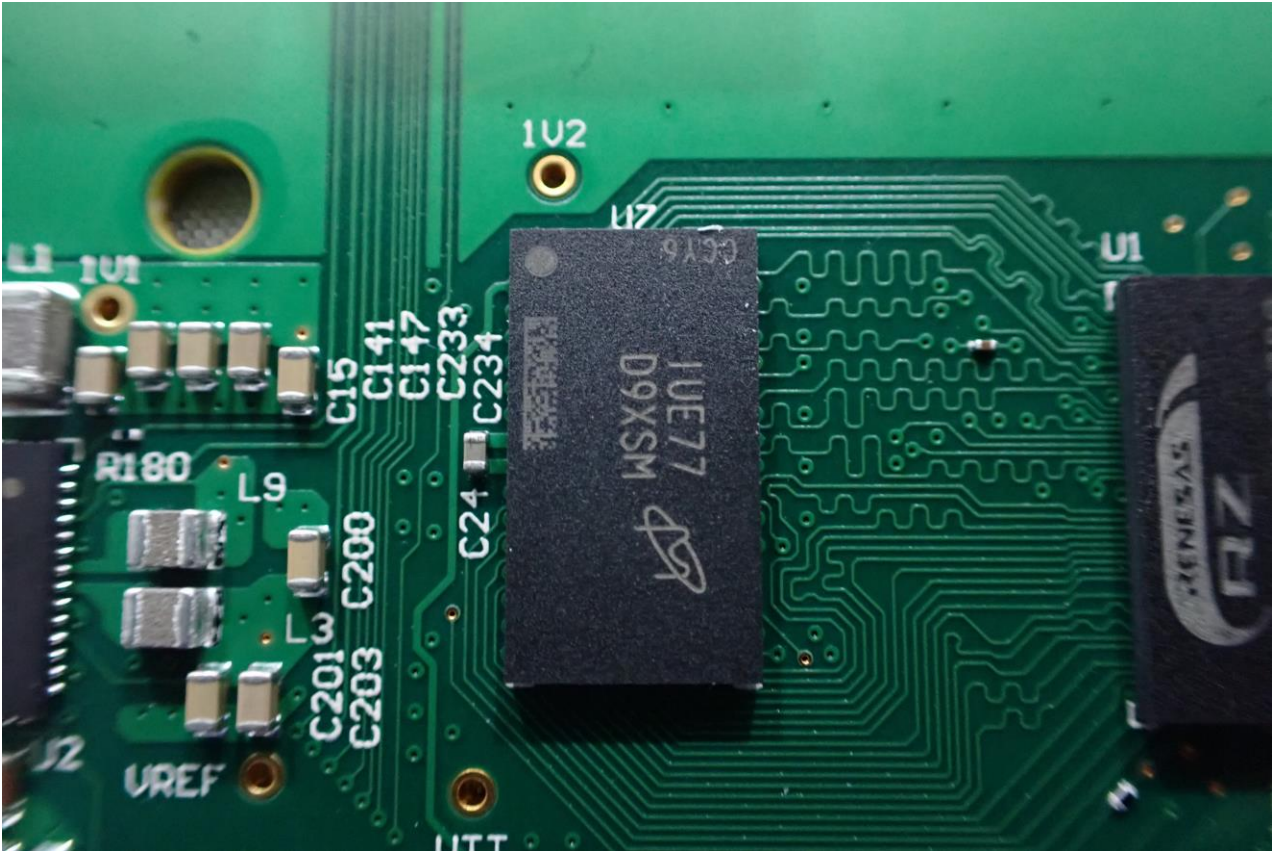

2. Internal Photograph of EUT

WiFi Module (Brand Name: Tesla, Inc. / Model Name: TSLA-WL18DBMOD)

WLAN (2.4GHz and 5GHz) Antenna 1

WLAN (2.4GHz and 5GHz) Antenna 2

————THE END————