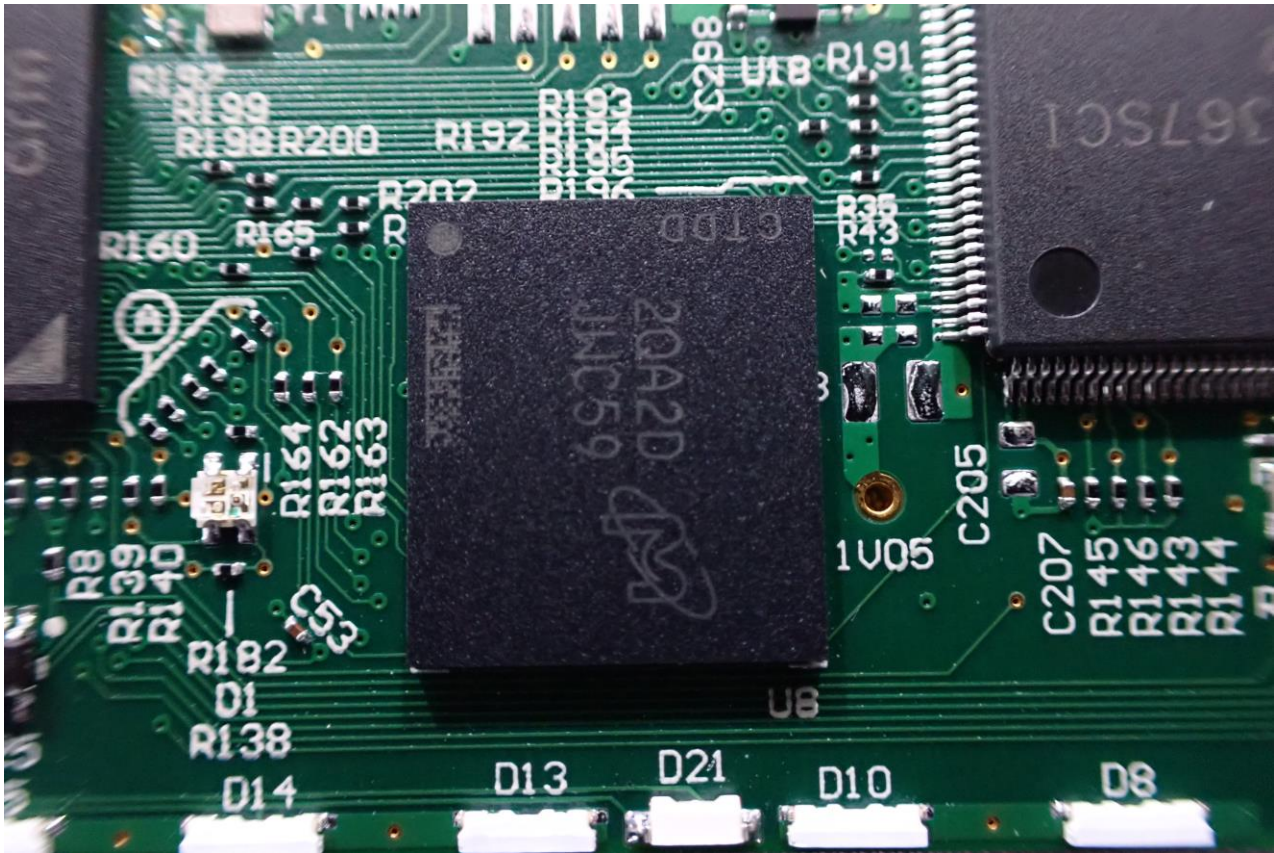

2. Internal Photograph of EUT

WiFi Module (Brand Name: Tesla, Inc. / Model Name: TSLA-WL18DBMOD)

WLAN (2.4GHz and 5GHz) Antenna 1

WLAN (2.4GHz and 5GHz) Antenna 2

————THE END————