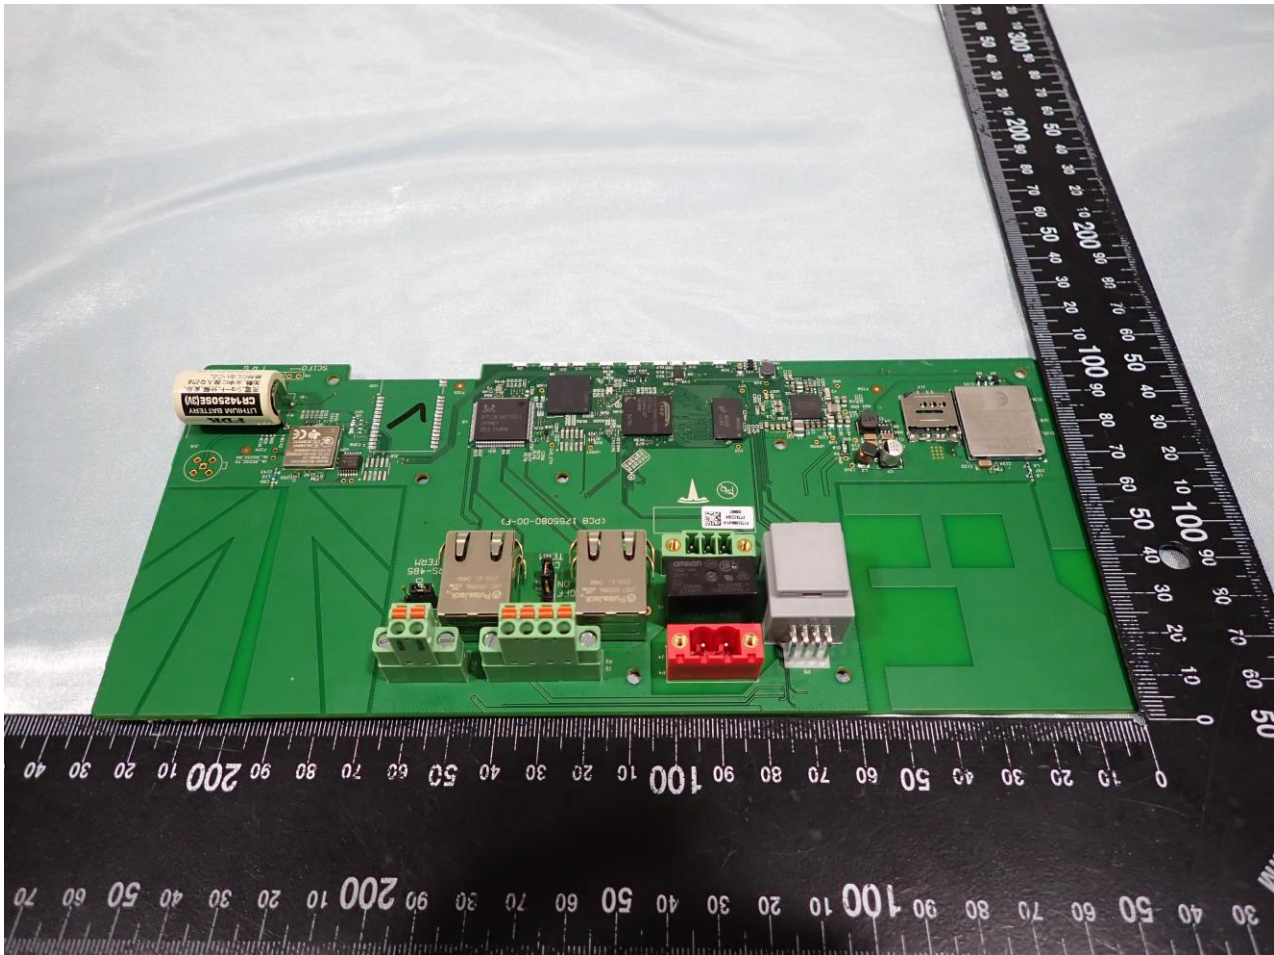

2. Internal Photograph of EUT

WiFi Module (Brand Name: Tesla, Inc. / Model Name: TSLA-WL18DBMOD)

WLAN (2.4GHz and 5GHz) Antenna 1

WLAN (2.4GHz and 5GHz) Antenna 2

————THE END————