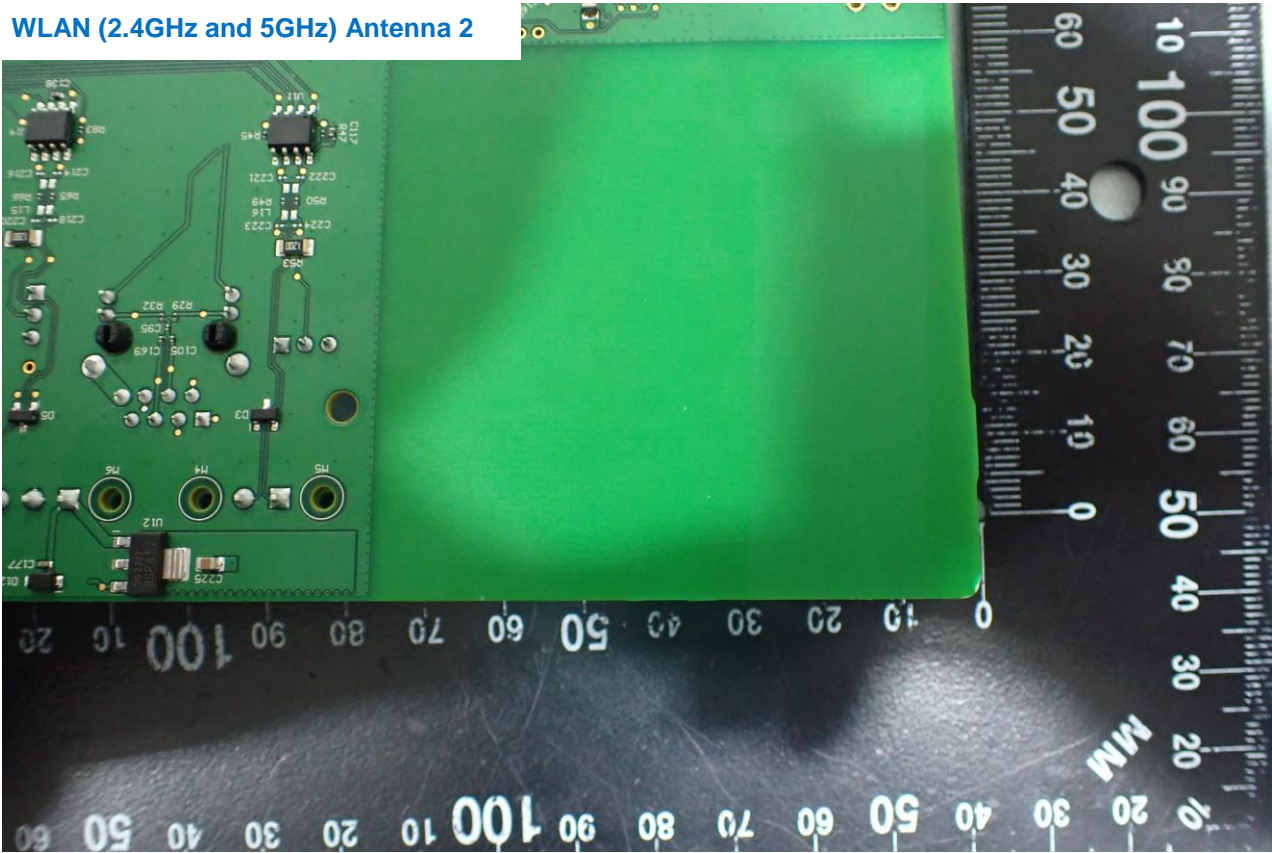

2. Internal Photograph of EUT

WiFi Module (Brand Name: Tesla, Inc. / Model Name: TSLA-WL18DBMOD)

WLAN (2.4GHz and 5GHz) Antenna 1

WLAN (2.4GHz and 5GHz) Antenna 2

————THE END————