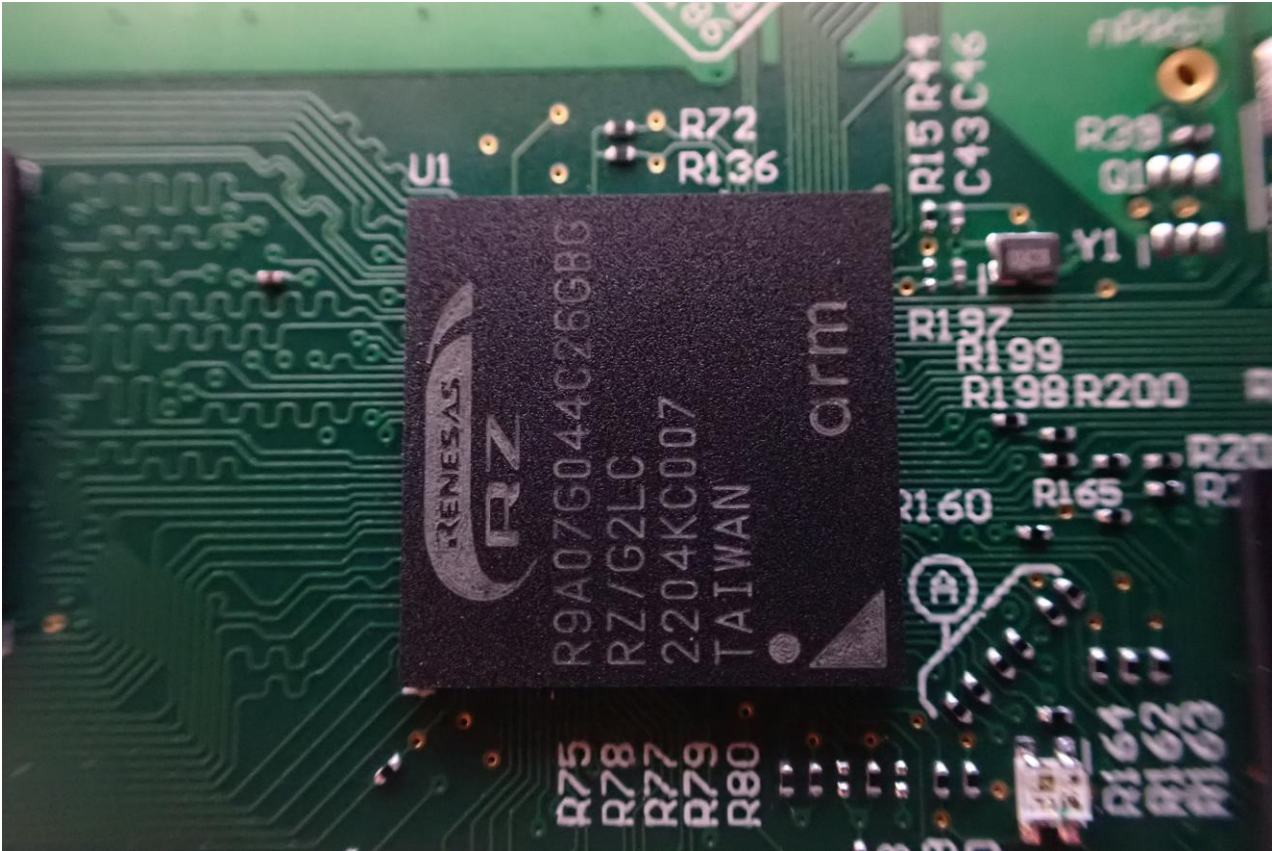

2. Internal Photograph of EUT

WiFi Module (Brand Name: Tesla, Inc. / Model Name: TSLA-WL18DBMOD)

WLAN (2.4GHz and 5GHz) Antenna 1

WLAN (2.4GHz and 5GHz) Antenna 2

————THE END————