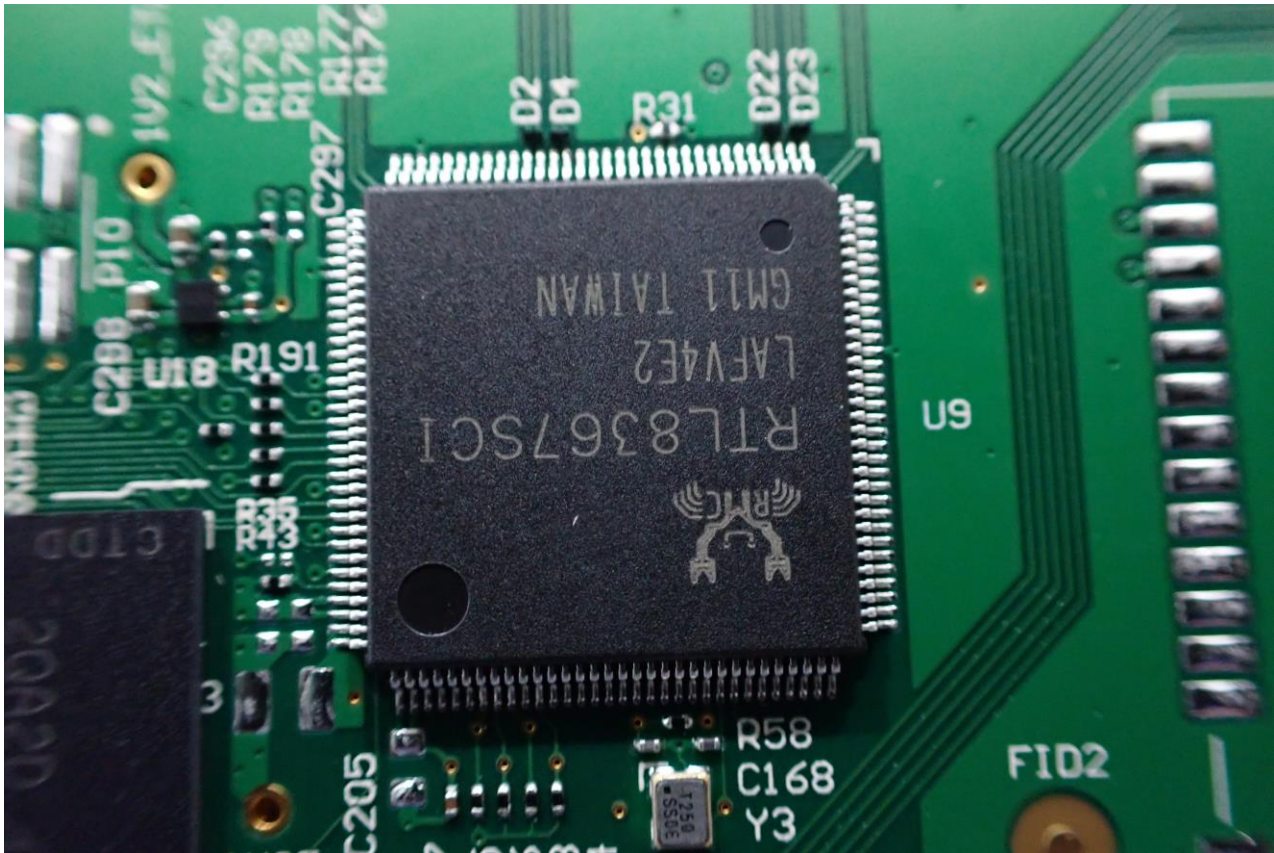

2. Internal Photograph of EUT

WiFi Module (Brand Name: Tesla, Inc. / Model Name: TSLA-WL18DBMOD)

WLAN (2.4GHz and 5GHz) Antenna 1

WLAN (2.4GHz and 5GHz) Antenna 2

————THE END————