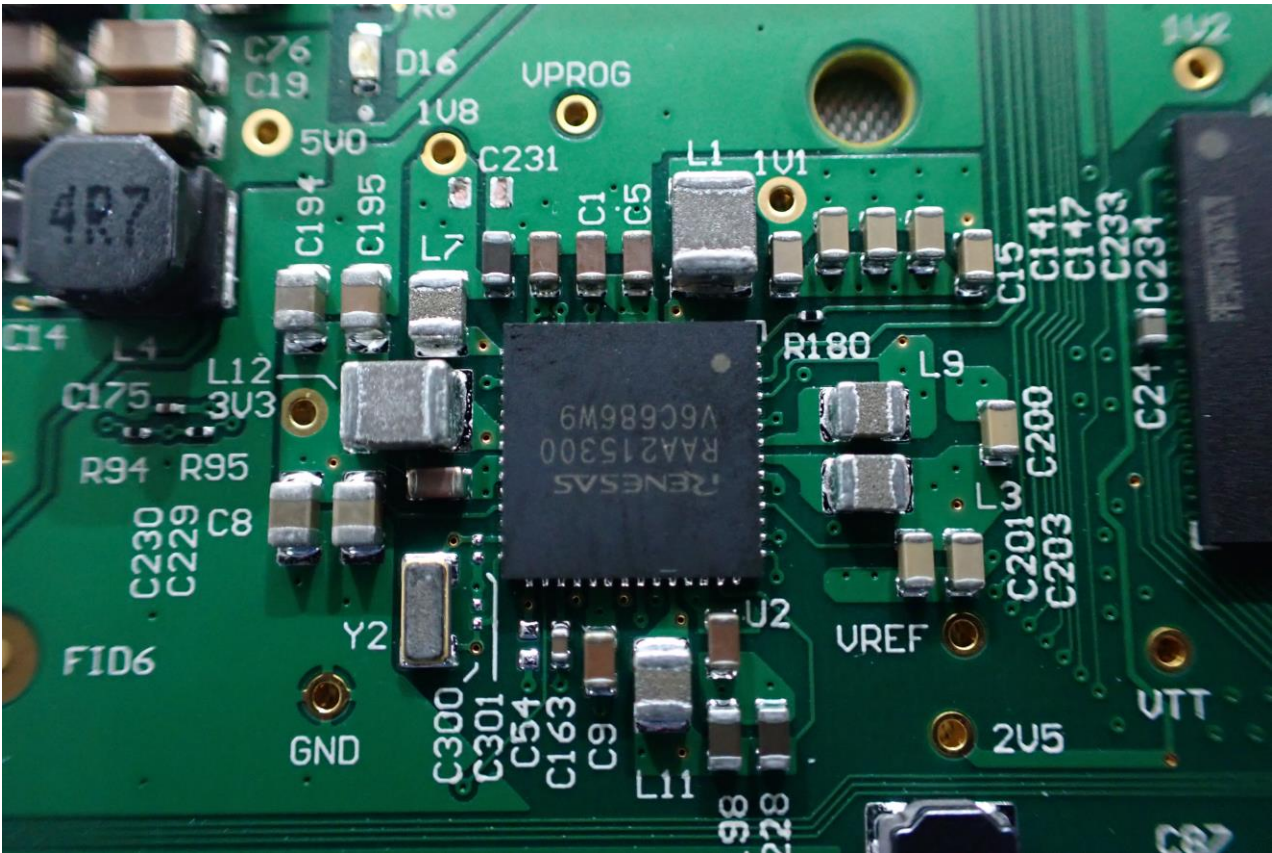

2. Internal Photograph of EUT

WiFi Module (Brand Name: Tesla, Inc. / Model Name: TSLA-WL18DBMOD)

WLAN (2.4GHz and 5GHz) Antenna 1

WLAN (2.4GHz and 5GHz) Antenna 2

————THE END————