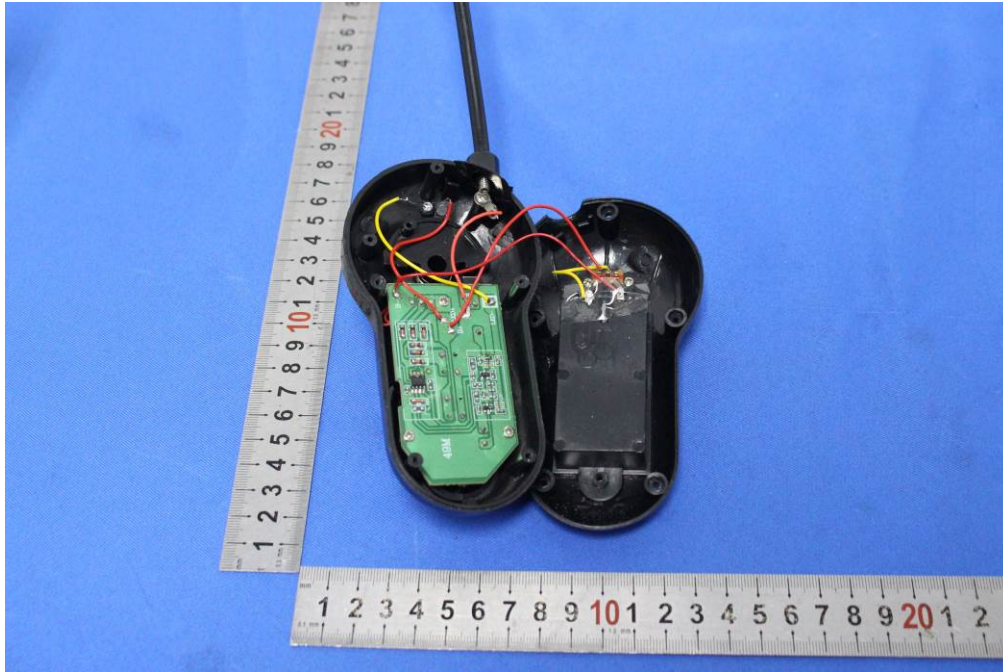

Internal Photos for SZEM1902011221CR

FCC ID: 2AEGB725924680

1 EUT Constructional Details

Antenna: