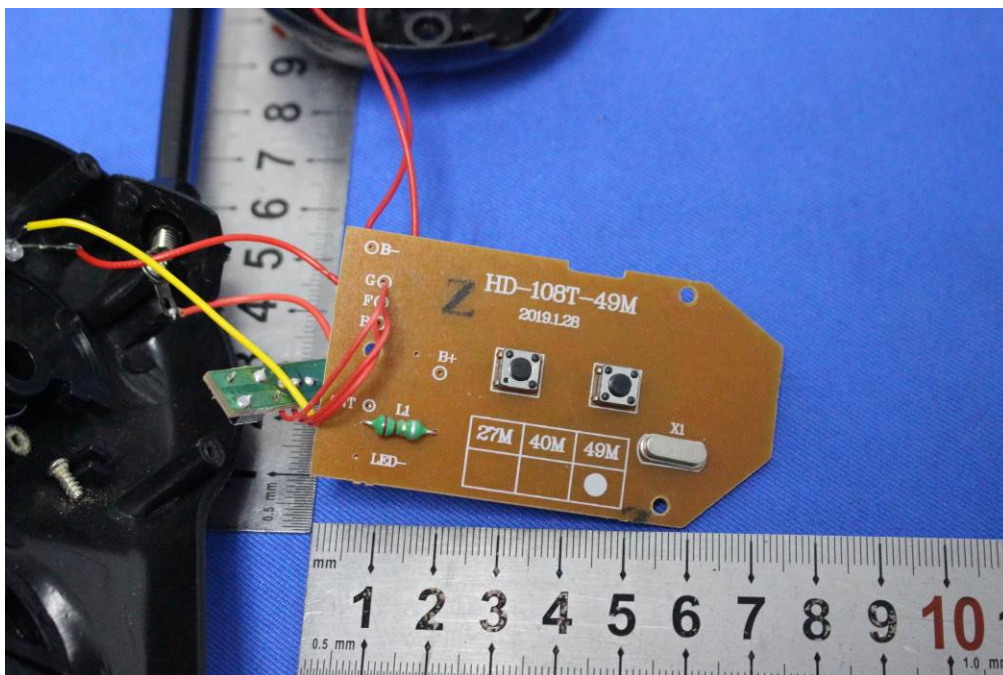

Internal Photos for SZEM1902011221CR

FCC ID: 2AEGB725924680

1 EUT Constructional Details

Antenna: