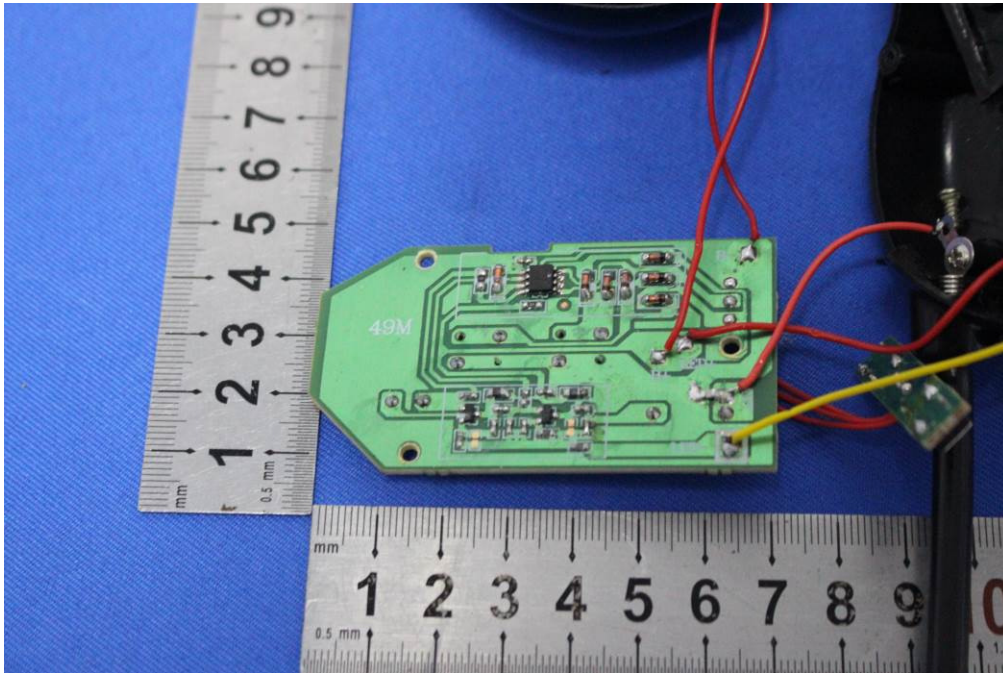

Internal Photos for SZEM1902011221CR

FCC ID: 2AEGB725924680

1 EUT Constructional Details

Antenna: