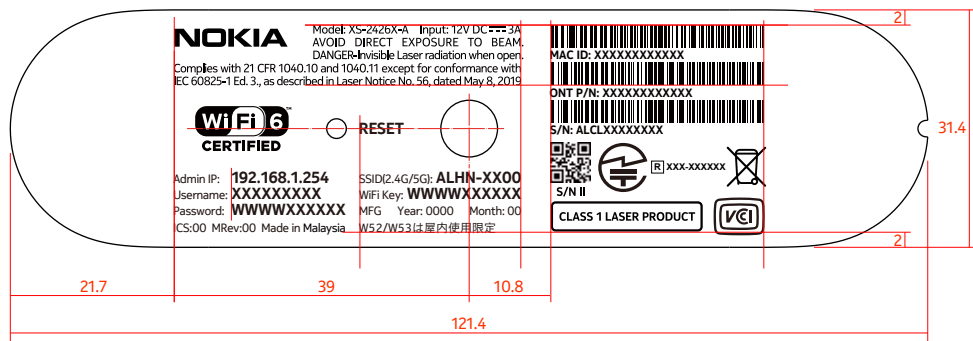

NAR

Red line: positions that need to be aligned.

- Model: XS-2426X-A Input: 12V DC 3A — Nokia pure headline, Regular, 4.5pt
- RESET — Nokia pure headline, Bold, 6pt
- Admin IP: — Nokia pure headline, Regular, 4.5pt
- 192.168.1.254 — Nokia pure headline, Bold, 6pt
- 12 characters, X=0.17, interval=0
- S/N: ALCLXXXXXXXX — Nokia pure headline, Bold, 4.5pt
- 10 characters, X=0.17, interval=1
- CLEI CODE: XXXXXXXXXXXX
- S/N II 5015404 — Arial, Regular, 4pt

JP

Red line: positions that need to be aligned.

- Model: XS-2426X-A Input: 12V DC 3A — Nokia pure headline, Regular, 4.5pt
- RESET — Nokia pure headline, Bold, 6pt
- Admin IP: — Nokia pure headline, Regular, 4.5pt
- 192.168.1.254 — Nokia pure headline, Bold, 6pt
- W52/W53は屋内使用限定 — Nokia pure headline Chinese, Regular, 4.5pt
- 12 characters, X=0.17, interval=0
- S/N: ALCLXXXXXXXX — Nokia pure headline, Bold, 4.5pt
- CLASS 1 LASER PRODUCT — Nokia pure headline, Bold, 4.5pt
- S/N II — Nokia pure headline, Bold, 4.5pt