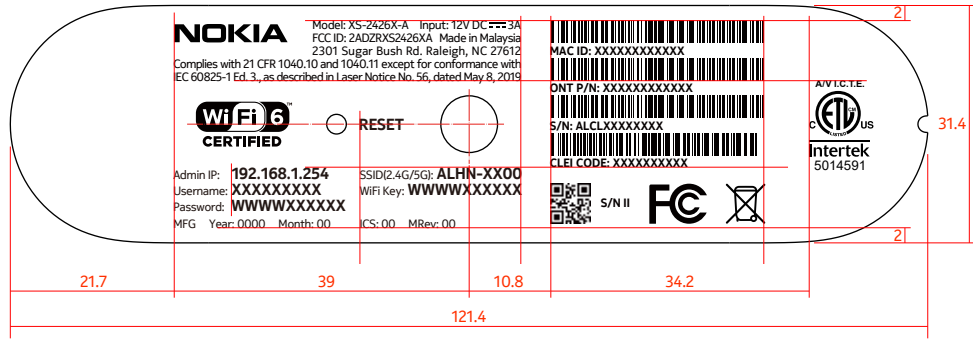

NAR

Red line: positions that need to be aligned.

- Model: XS-2426X-A Input: 12V DC 3A — Nokia pure headline, Regular, 4.5pt
- RESET — Nokia pure headline, Bold, 6pt
- Admin IP: — Nokia pure headline, Regular, 4.5pt
- 192.168.1.254 — Nokia pure headline, Bold, 6pt
- 12 characters, X=0.17, interval=0
- S/N: ALCLXXXXXXXX — Nokia pure headline, Bold, 4.5pt
- 10 characters, X=0.17, interval=1
- CLEI CODE: XXXXXXXXXXXX
- S/N II 5015404 — Arial, Regular, 4pt

JP

Red line: positions that need to be aligned.

- Model: XS-2426X-A Input: 12V DC 3A — Nokia pure headline, Regular, 4.5pt
- RESET — Nokia pure headline, Bold, 6pt
- Admin IP: — Nokia pure headline, Regular, 4.5pt
- 192.168.1.254 — Nokia pure headline, Bold, 6pt
- W52/W53は屋内使用限定 — Nokia pure headline Chinese, Regular, 4.5pt
- 12 characters, X=0.17, interval=0
- S/N: ALCLXXXXXXXX — Nokia pure headline, Bold, 4.5pt
- CLASS 1 LASER PRODUCT — Nokia pure headline, Bold, 4.5pt
- S/N II — Nokia pure headline, Bold, 4.5pt