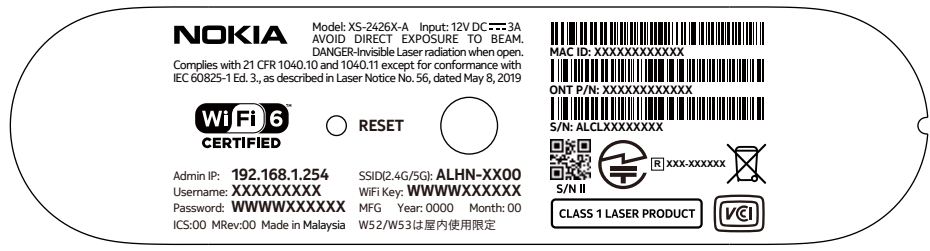

NAR

Red line: positions that need to be aligned.

- Model: XS-2426X-A Input: 12V DC 3A — Nokia pure headline, Regular, 4.5pt
- RESET — Nokia pure headline, Bold, 6pt
- Admin IP: — Nokia pure headline, Regular, 4.5pt
- 192.168.1.254 — Nokia pure headline, Bold, 6pt
- 12 characters, X=0.17, interval=0
- S/N: ALCLXXXXXXXX — Nokia pure headline, Bold, 4.5pt
- 10 characters, X=0.17, interval=1
- CLEI CODE: XXXXXXXXXXXX
- S/N II 5015404 — Arial, Regular, 4pt

JP

Red line: positions that need to be aligned.

- Model: XS-2426X-A Input: 12V DC 3A — Nokia pure headline, Regular, 4.5pt
- RESET — Nokia pure headline, Bold, 6pt
- Admin IP: — Nokia pure headline, Regular, 4.5pt
- 192.168.1.254 — Nokia pure headline, Bold, 6pt
- W52/W53は屋内使用限定 — Nokia pure headline Chinese, Regular, 4.5pt
- 12 characters, X=0.17, interval=0
- S/N: ALCLXXXXXXXX — Nokia pure headline, Bold, 4.5pt
- CLASS 1 LASER PRODUCT — Nokia pure headline, Bold, 4.5pt
- S/N II — Nokia pure headline, Bold, 4.5pt