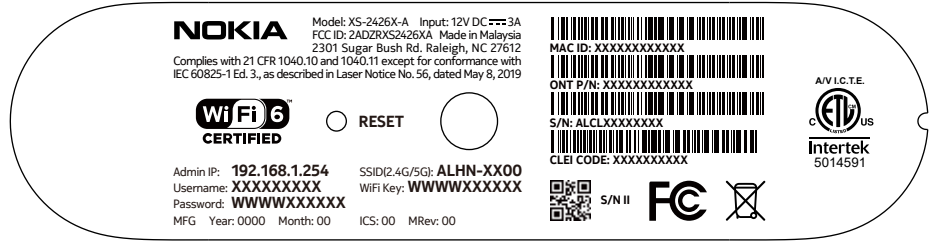

NAR

Red line: positions that need to be aligned.

- Model: XS-2426X-A Input: 12V DC 3A — Nokia pure headline, Regular, 4.5pt
- RESET — Nokia pure headline, Bold, 6pt
- Admin IP: — Nokia pure headline, Regular, 4.5pt
- 192.168.1.254 — Nokia pure headline, Bold, 6pt
- 12 characters, X=0.17, interval=0
- S/N: ALCLXXXXXXXX — Nokia pure headline, Bold, 4.5pt
- 10 characters, X=0.17, interval=1
- CLEI CODE: XXXXXXXXXXXX
- S/N II 5015404 — Arial, Regular, 4pt

JP

Red line: positions that need to be aligned.

- Model: XS-2426X-A Input: 12V DC 3A — Nokia pure headline, Regular, 4.5pt
- RESET — Nokia pure headline, Bold, 6pt
- Admin IP: — Nokia pure headline, Regular, 4.5pt
- 192.168.1.254 — Nokia pure headline, Bold, 6pt
- W52/W53は屋内使用限定 — Nokia pure headline Chinese, Regular, 4.5pt
- 12 characters, X=0.17, interval=0
- S/N: ALCLXXXXXXXX — Nokia pure headline, Bold, 4.5pt
- CLASS 1 LASER PRODUCT — Nokia pure headline, Bold, 4.5pt
- S/N II — Nokia pure headline, Bold, 4.5pt