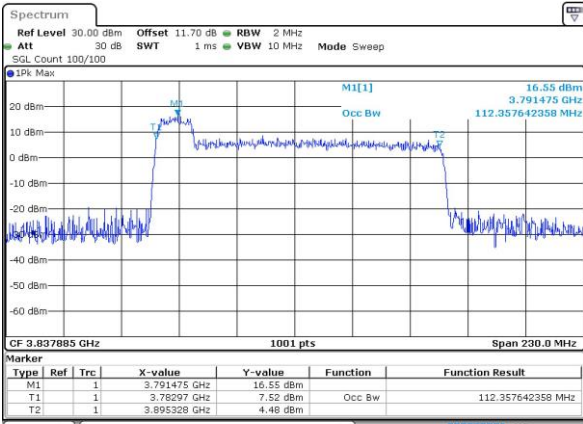

15M+100M

QPSK

Date: 19.MAY.2023 09:28:42