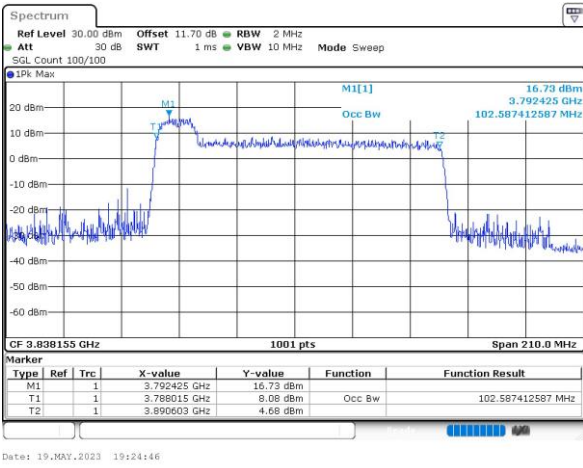

15M+90M

QPSK

16QAM

64QAM

256QAM