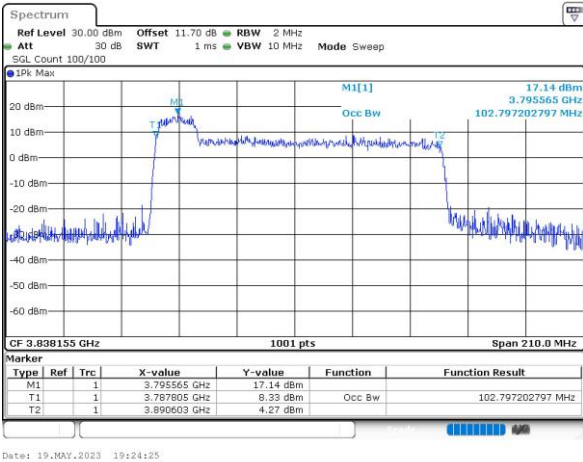

FCC N77C

10M+100M

QPSK

16QAM

64QAM

256QAM

15M+90M

QPSK