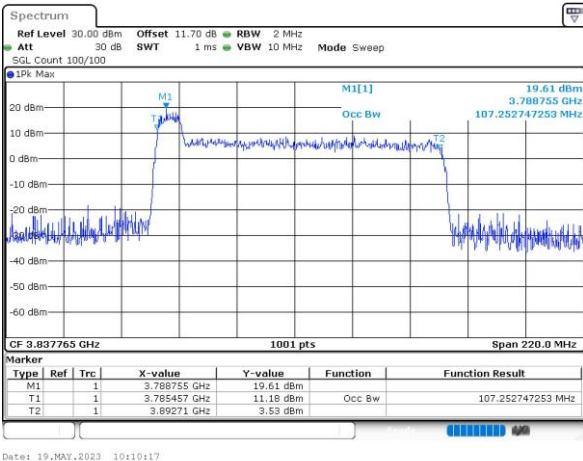

FCC N77C

10M+100M

QPSK

16QAM

64QAM

256QAM

15M+90M

QPSK