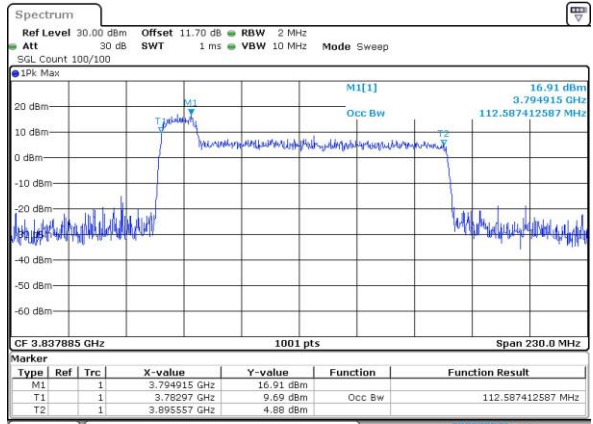

16QAM

Date: 19.MAY.2023 09:28:26