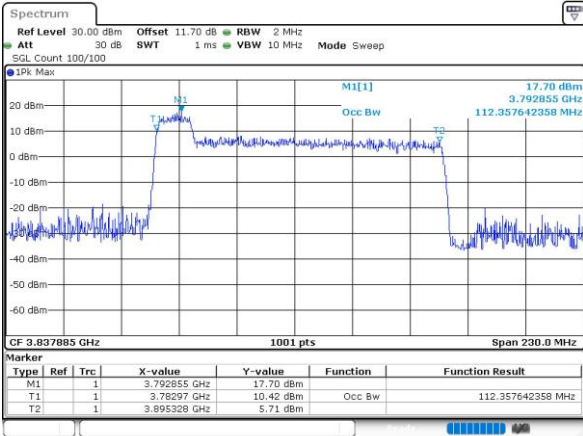

64QAM

Date: 19.MAY.2023 09:28:02