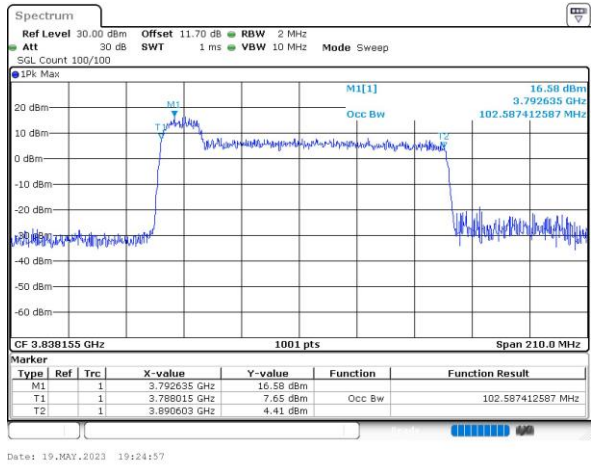

15M+90M

QPSK

16QAM

64QAM

256QAM