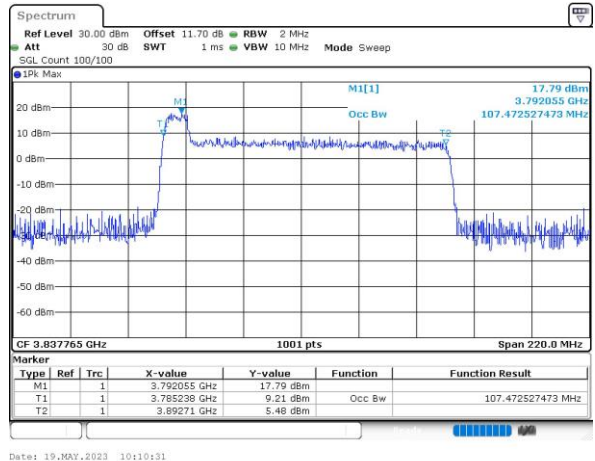

FCC N77C

10M+100M

QPSK

16QAM

64QAM

256QAM

15M+90M

QPSK