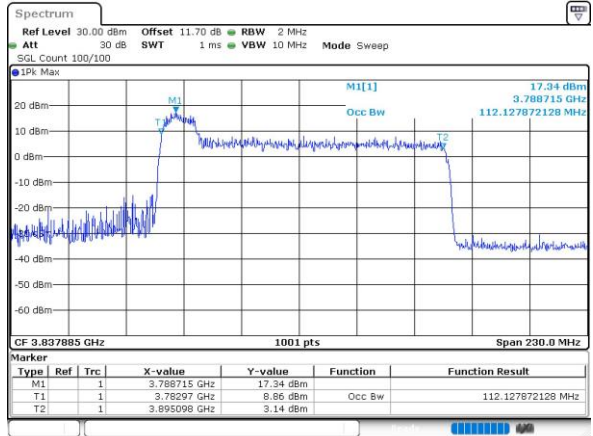

256QAM

Date: 19.MAY.2023 09:25:20