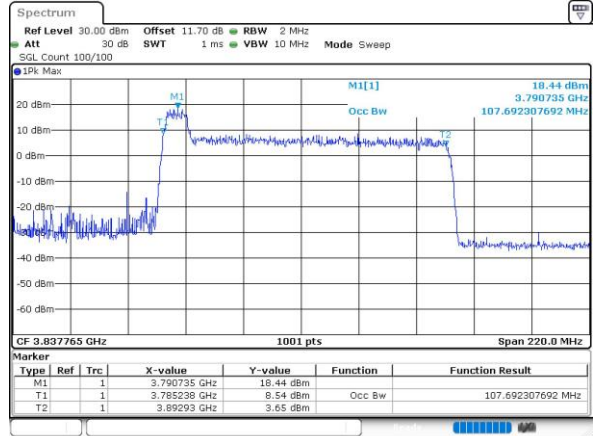

FCC N77C

10M+100M

QPSK

16QAM

64QAM

256QAM

15M+90M

QPSK