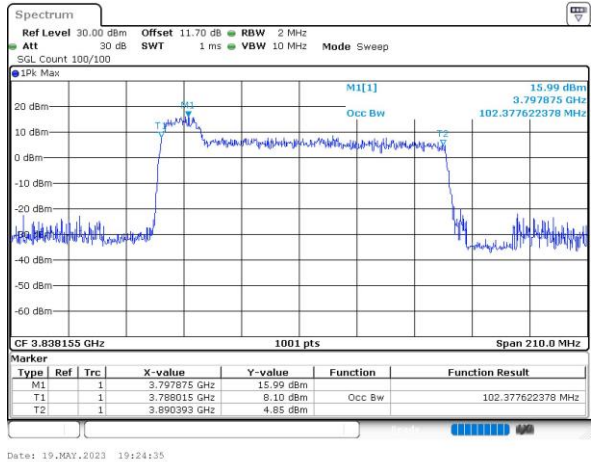

15M+90M

QPSK

16QAM

64QAM

256QAM