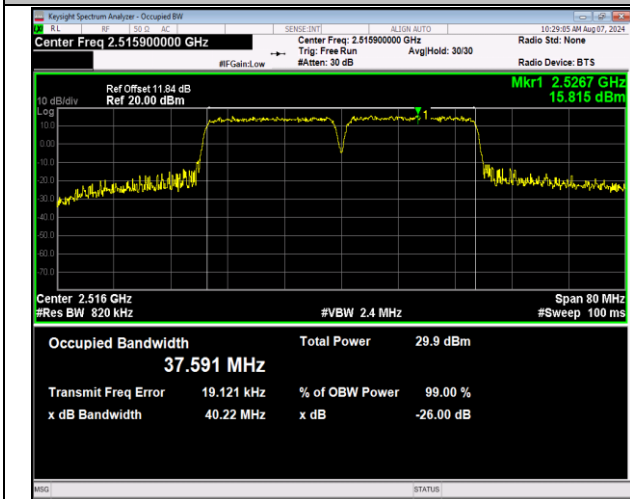

41-41-20MHz-15MHz-16QAM-16QAM-41341-41512-100R
B#0-75RB#0-PASS