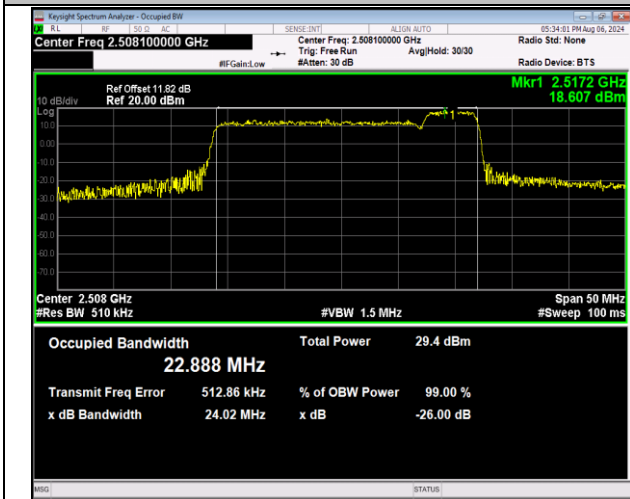

41-41-15MHz-20MHz-16QAM-16QAM-40523-40694-75RB
 #0-100RB#0-PASS

41-41-15MHz-20MHz-QPSK-QPSK-41319-41490-75RB#0
 -100RB#0-PASS

41-41-15MHz-20MHz-16QAM-16QAM-41319-41490-75RB
 #0-100RB#0-PASS

41-41-20MHz-5MHz-QPSK-QPSK-39750-39867-100RB#0
 -25RB#0-PASS