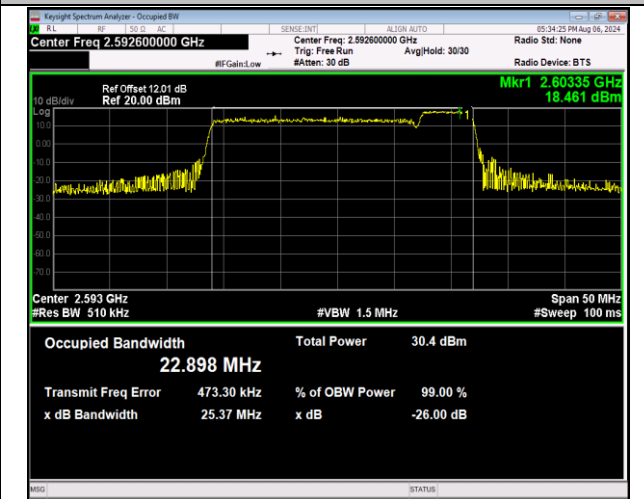

41-41-20MHz-5MHz-QPSK-QPSK-39750-39867-100RB#0
-25RB#0-PASS