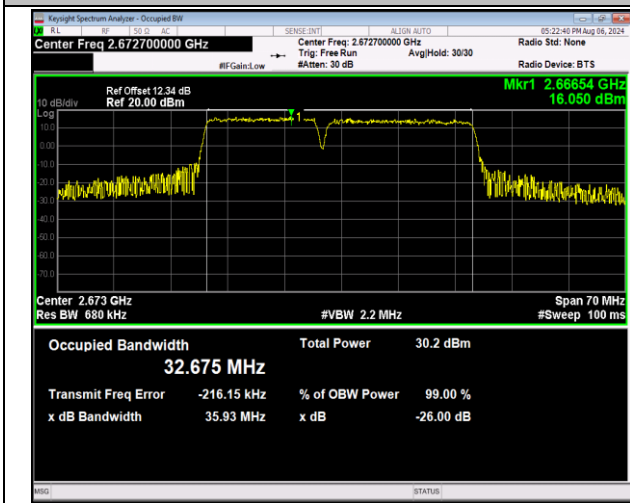

41-41-15MHz-20MHz-16QAM-16QAM-40523-40694-75RB
 #0-100RB#0-PASS

41-41-15MHz-20MHz-QPSK-QPSK-41319-41490-75RB#0
 -100RB#0-PASS

41-41-15MHz-20MHz-16QAM-16QAM-41319-41490-75RB
 #0-100RB#0-PASS

41-41-20MHz-5MHz-QPSK-QPSK-39750-39867-100RB#0
 -25RB#0-PASS