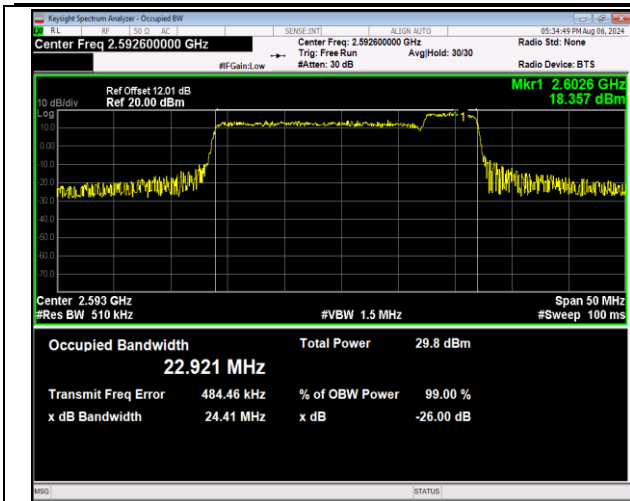

41-41-20MHz-5MHz-16QAM-16QAM-39750-39867-100RB
#0-25RB#0-PASS