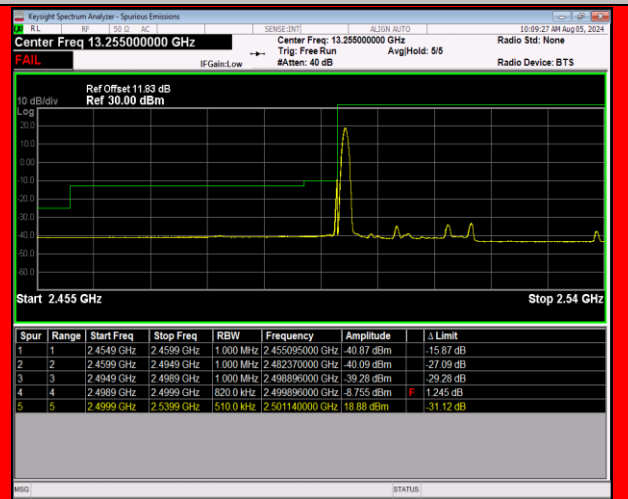

7-7-20MHz-20MHz-64QAM@64QAM-64QAM@64QAM-20
850-21048-1RB#0@100RB#0-0RB#0@100RB#0-FAIL