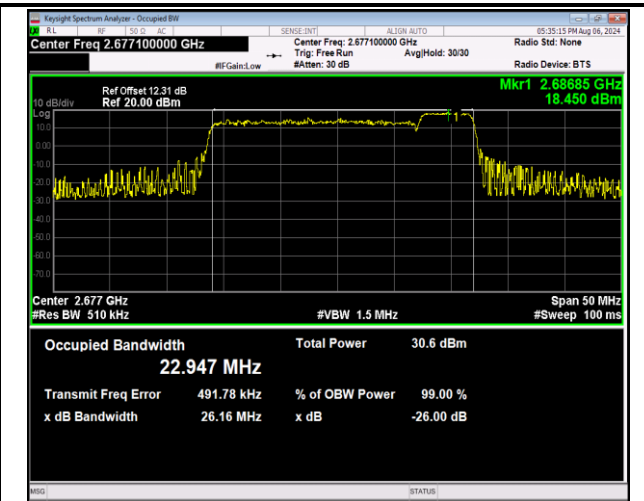

41-41-20MHz-5MHz-QPSK-QPSK-40595-40712-100RB#0
-25RB#0-PASS