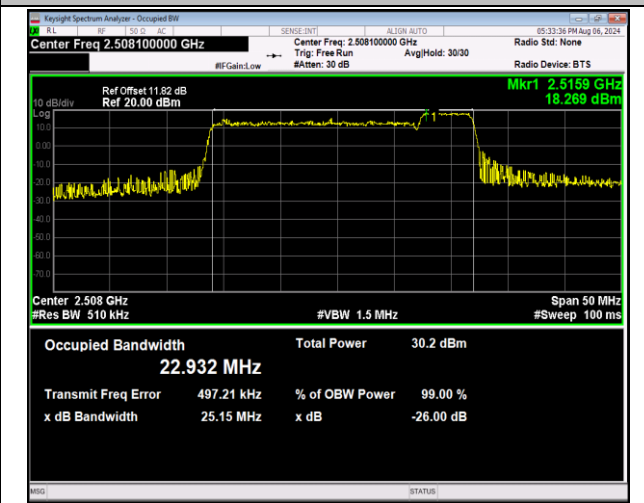

41-41-15MHz-20MHz-16QAM-16QAM-40523-40694-75RB
 #0-100RB#0-PASS

41-41-15MHz-20MHz-QPSK-QPSK-41319-41490-75RB#0
 -100RB#0-PASS

41-41-15MHz-20MHz-16QAM-16QAM-41319-41490-75RB
 #0-100RB#0-PASS

41-41-20MHz-5MHz-QPSK-QPSK-39750-39867-100RB#0
 -25RB#0-PASS