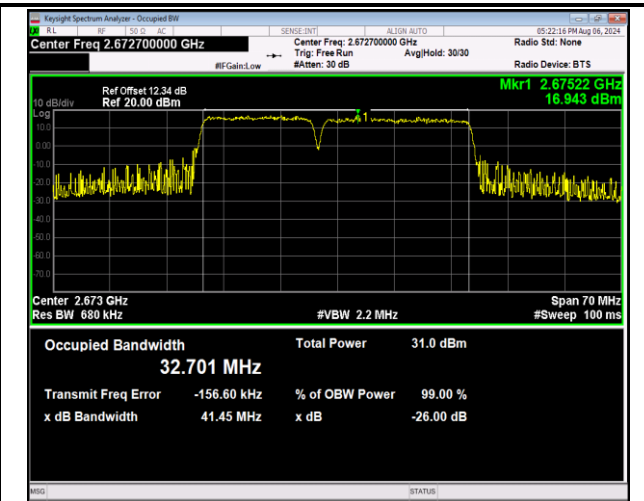

41-41-15MHz-20MHz-16QAM-16QAM-40523-40694-75RB
 #0-100RB#0-PASS

41-41-15MHz-20MHz-QPSK-QPSK-41319-41490-75RB#0
 -100RB#0-PASS

41-41-15MHz-20MHz-16QAM-16QAM-41319-41490-75RB
 #0-100RB#0-PASS

41-41-20MHz-5MHz-QPSK-QPSK-39750-39867-100RB#0
 -25RB#0-PASS