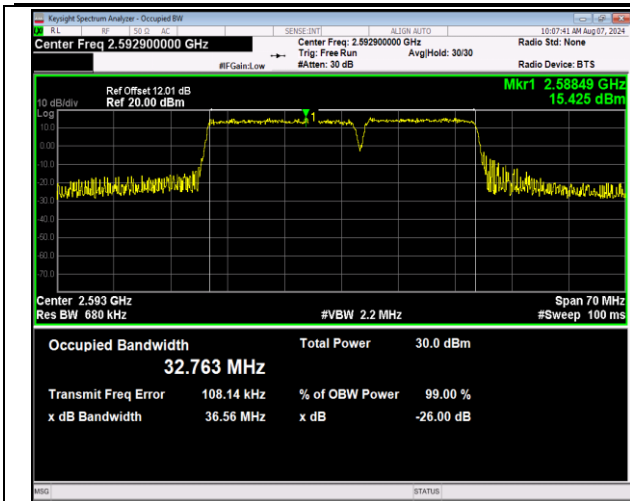

41-41-20MHz-15MHz-16QAM-16QAM-39750-39921-100R
B#0-75RB#0-PASS