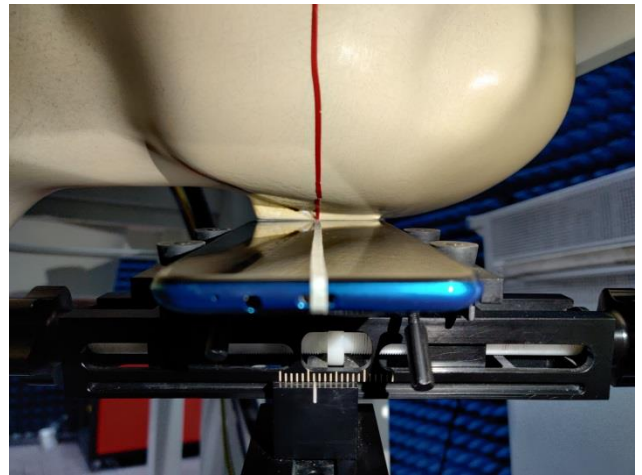

# SAR Test Setup Photos

## Head

Right Cheek

Right Tilted

Left Cheek

Left Tilted

## Body

Front side (10mm)

Back side (10mm)

Top side(10mm)

Bottom side(10mm)

Left side(10mm)

Right side(10mm)