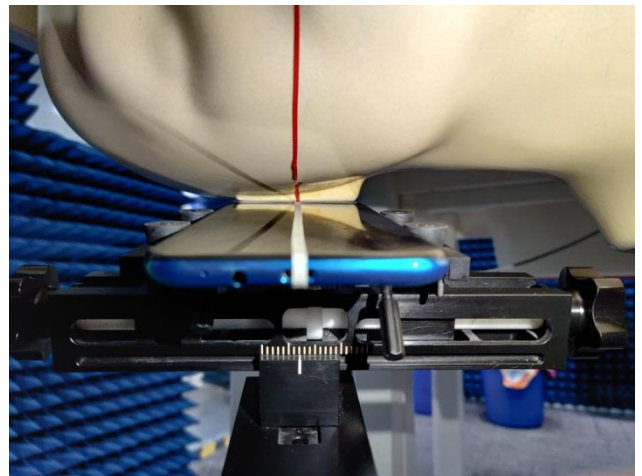

Right Tilted