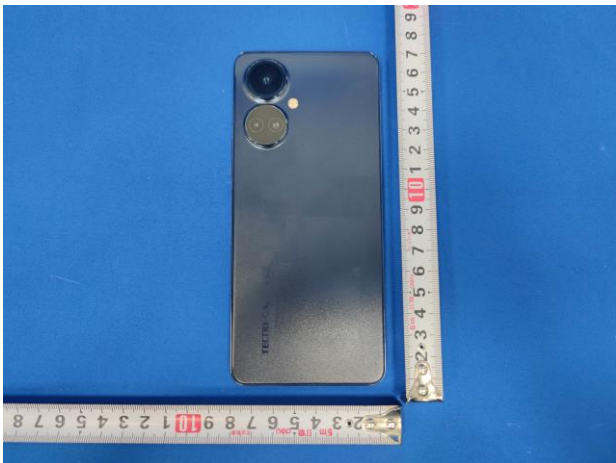

EUT Photos (Model: CI8n)

EUT Antenna Locations

SAR Test Setup Photos

Head

Right Cheek

Right Tilted

Left Cheek

Left Tilted

Body

Front side (10mm)

Back side(10mm)

Left side(10mm)

Right side(10mm)

Top side(10mm)

Bottom side(10mm)