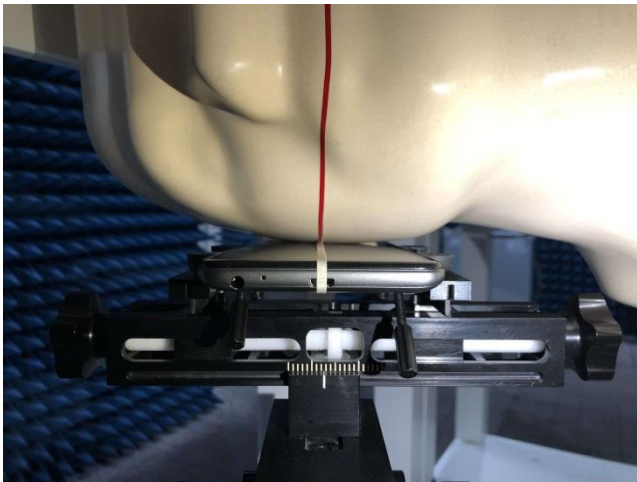

EUT Photos (Model: BC1s)

EUT Antenna Locations

SAR Test Setup Photos

Head

Right Cheek

Right Tilted

Left Cheek

Left Tilted

Body

Front side (10mm)

Back side(10mm)

Left side(10mm)

Right side(10mm)

Top side(10mm)

EUT holder Perturbation Evaluation Test Setup Photos

DUT with device holder (DUT direct contact with the phantom)

DUT without device holder (DUT direct contact with the phantom)