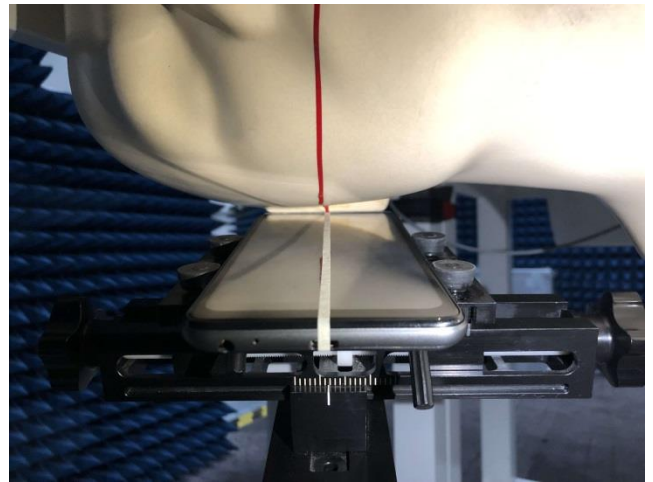

EUT Photos (Model: BC1s)

EUT Antenna Locations

SAR Test Setup Photos

Head

Right Cheek

Right Tilted

Left Cheek

Left Tilted

Body

Front side (10mm)

Back side(10mm)

Left side(10mm)

Right side(10mm)

Top side(10mm)

EUT holder Perturbation Evaluation Test Setup Photos

DUT with device holder (DUT direct contact with the phantom)

DUT without device holder (DUT direct contact with the phantom)