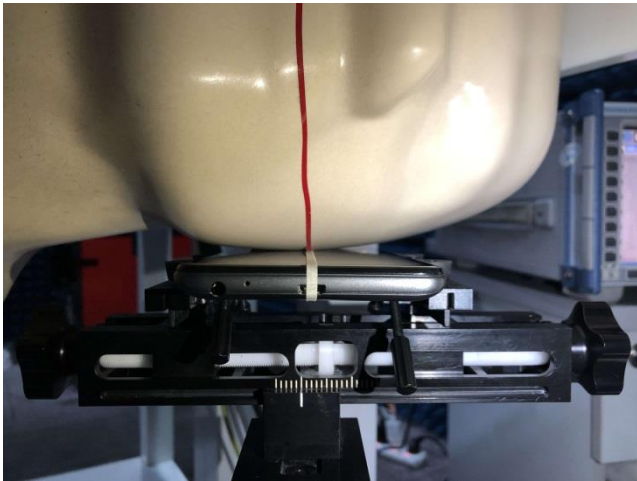

EUT Photos (Model: BC1s)

EUT Antenna Locations

SAR Test Setup Photos

Head

Right Cheek

Right Tilted

Left Cheek

Left Tilted

Body

Front side (10mm)

Back side(10mm)

Left side(10mm)

Right side(10mm)

Top side(10mm)

EUT holder Perturbation Evaluation Test Setup Photos

DUT with device holder (DUT direct contact with the phantom)

DUT without device holder (DUT direct contact with the phantom)