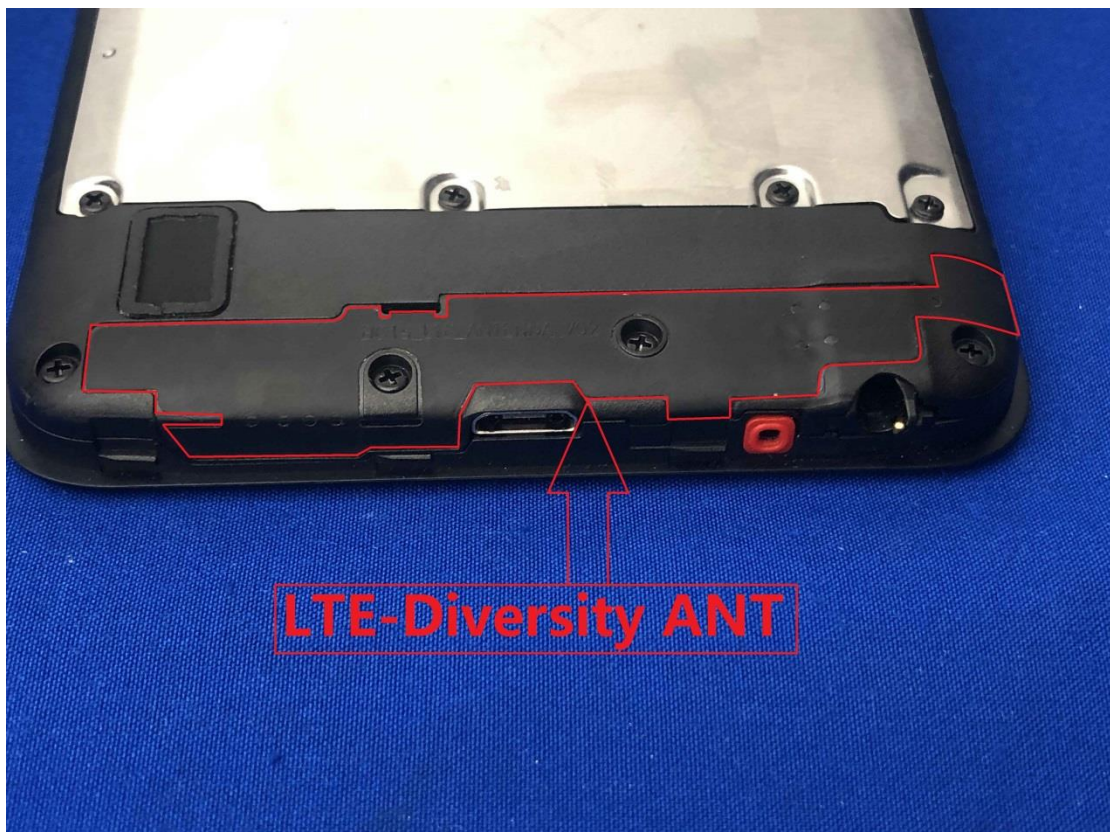

EUT Photos (Model: BC1s)

EUT Antenna Locations

SAR Test Setup Photos

Head

Right Cheek

Right Tilted

Left Cheek

Left Tilted

Body

Front side (10mm)

Back side(10mm)

Left side(10mm)

Right side(10mm)

Top side(10mm)

EUT holder Perturbation Evaluation Test Setup Photos

DUT with device holder (DUT direct contact with the phantom)

DUT without device holder (DUT direct contact with the phantom)