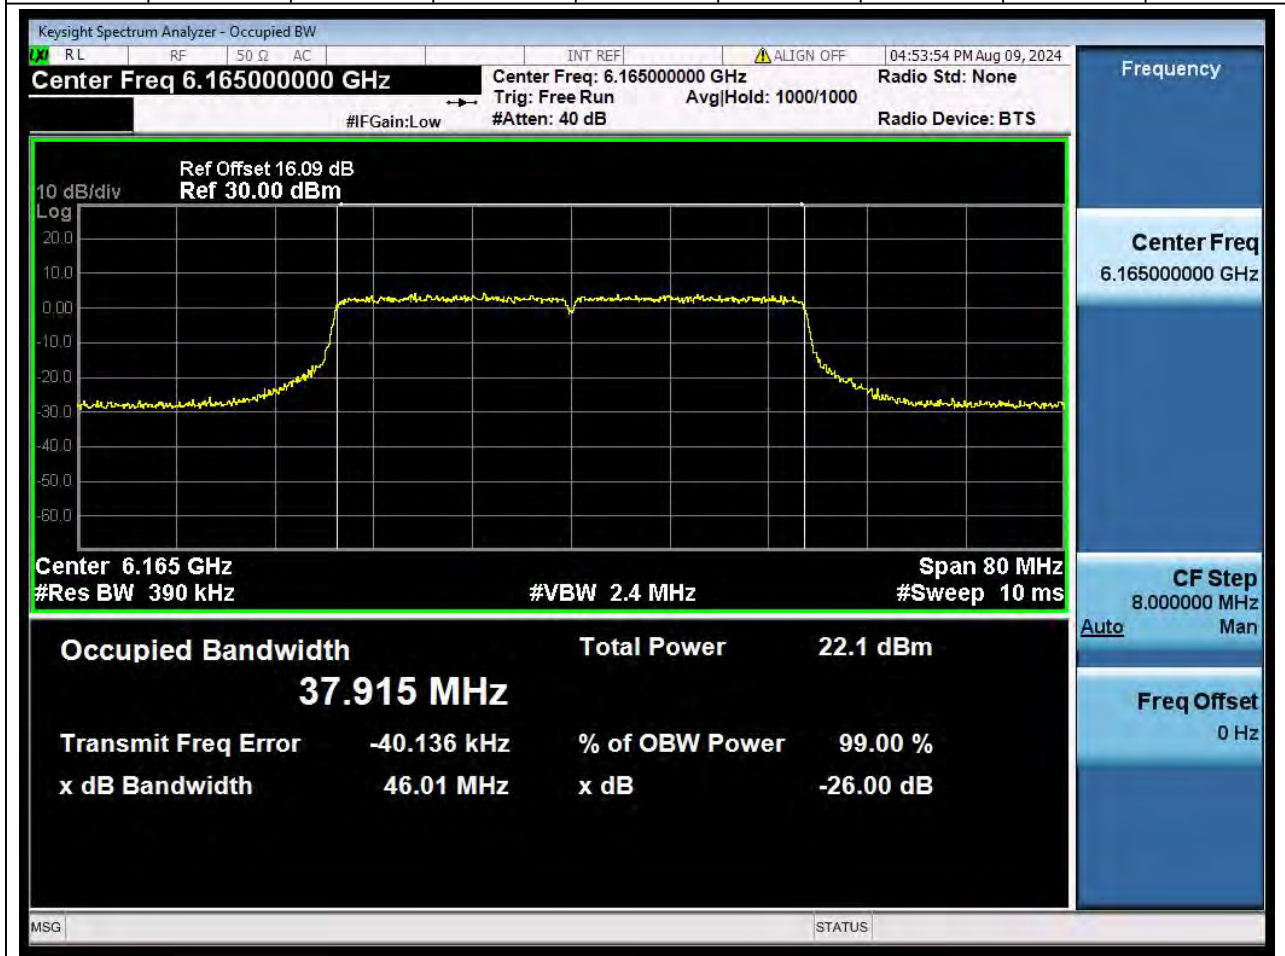

5. 802.11ax_40M_U-NII-5_CH43

5.1. A.2.2-99% Bandwidth(NTNV)

Center Frequency (MHz)	OBW Power (%)		RBW (MHz)	Detector	Limit (MHz)	OBW (MHz)		Verdict
6165	99		0.39	Peak	0	37.914963		N/A