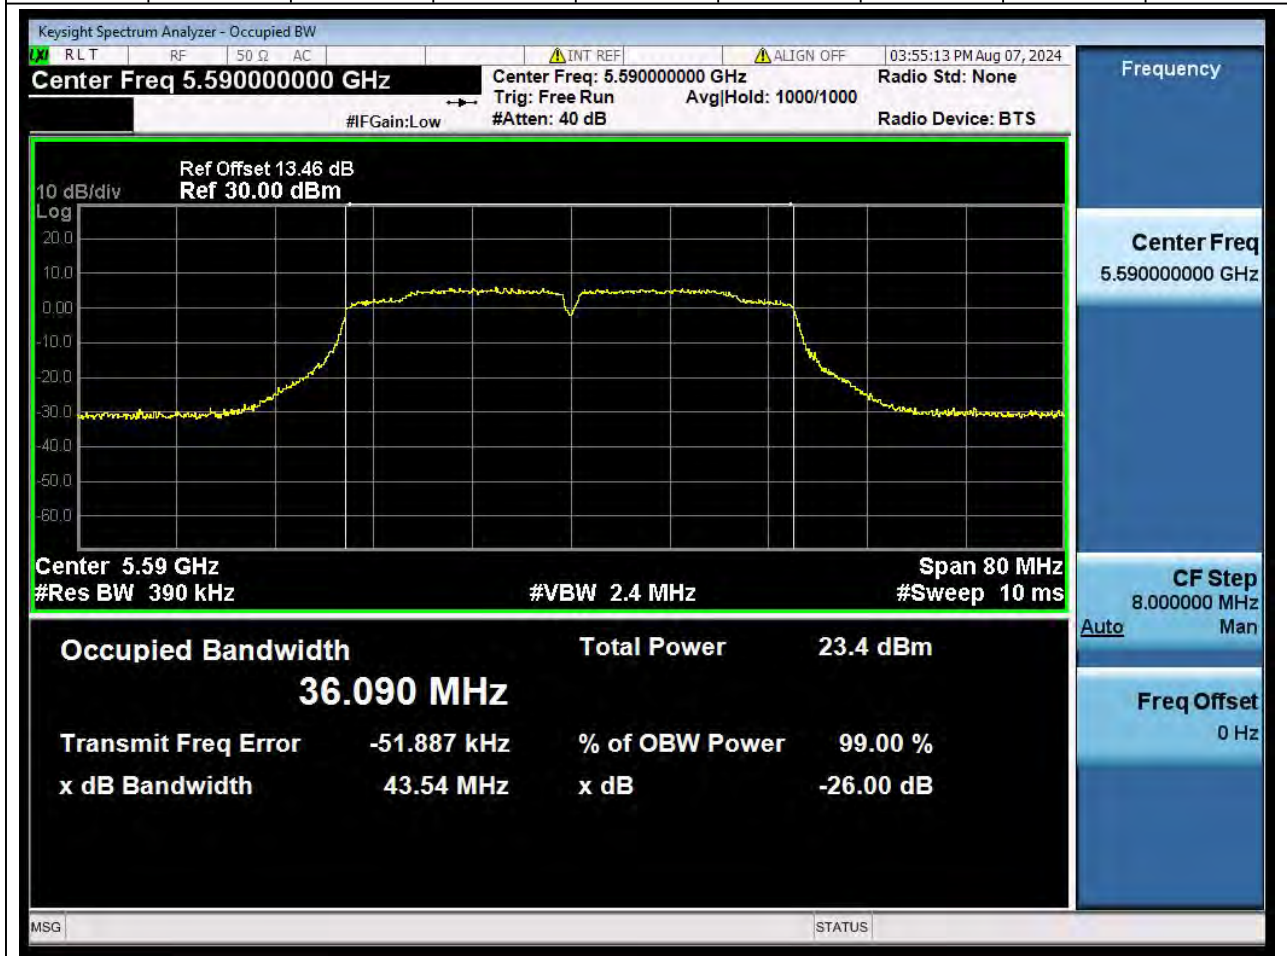

50. 802.11n_40M_U-NII-2C_M

50.1. A.2.2-99% Bandwidth(NTNV)

Center Frequency (MHz)	OBW Power (%)		RBW (MHz)	Detector	Limit (MHz)	OBW (MHz)		Verdict
5590	99		0.39	Peak	0	36.090069		N/A