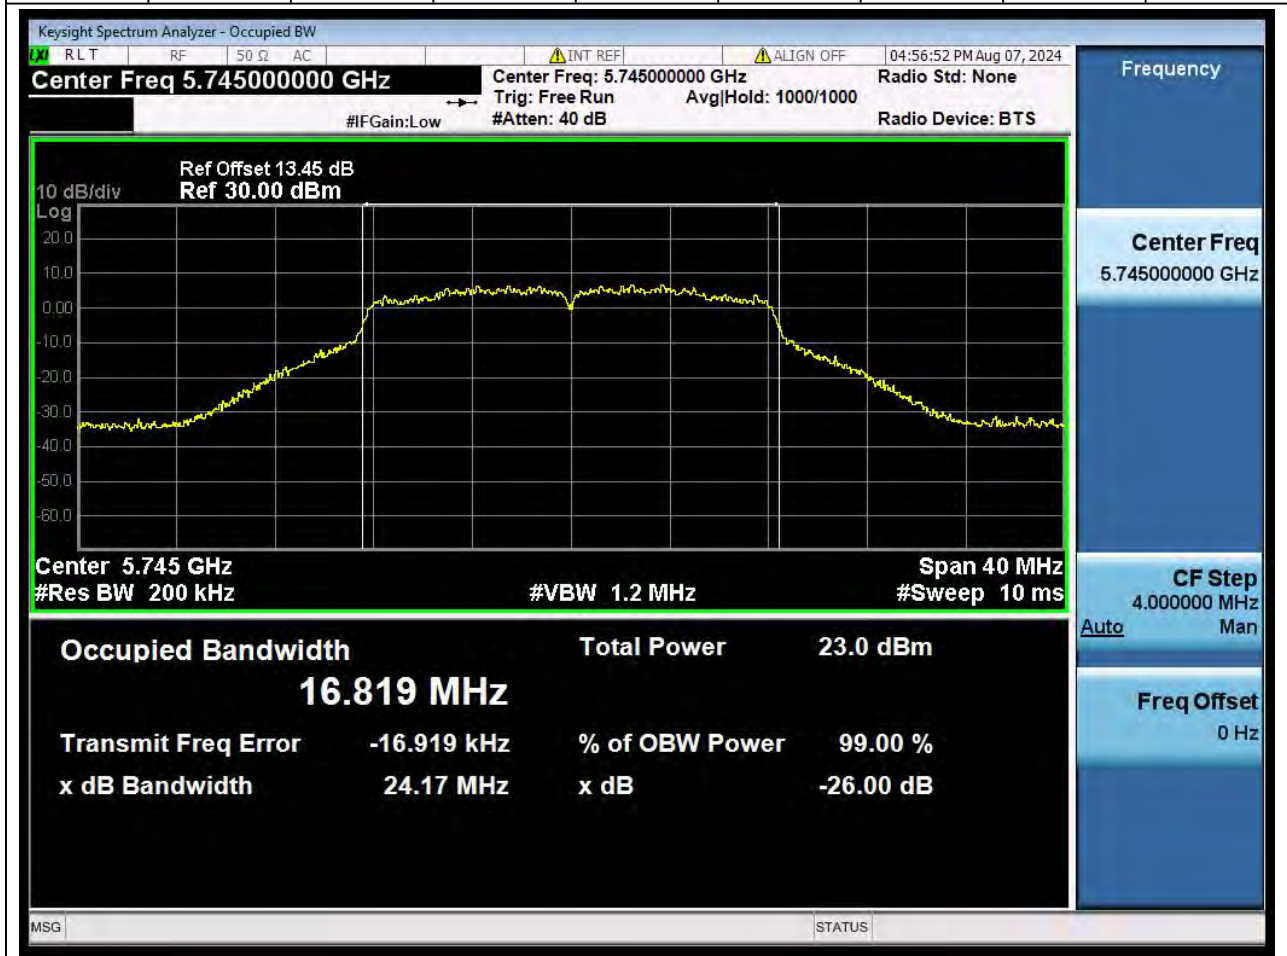

70. 802.11a_20M_U-NII-3_L

70.1. A.2.2-99% Bandwidth(NTNV)

Center Frequency (MHz)	OBW Power (%)		RBW (MHz)	Detector	Limit (MHz)	OBW (MHz)		Verdict
5745	99		0.2	Peak	0	16.819236		N/A