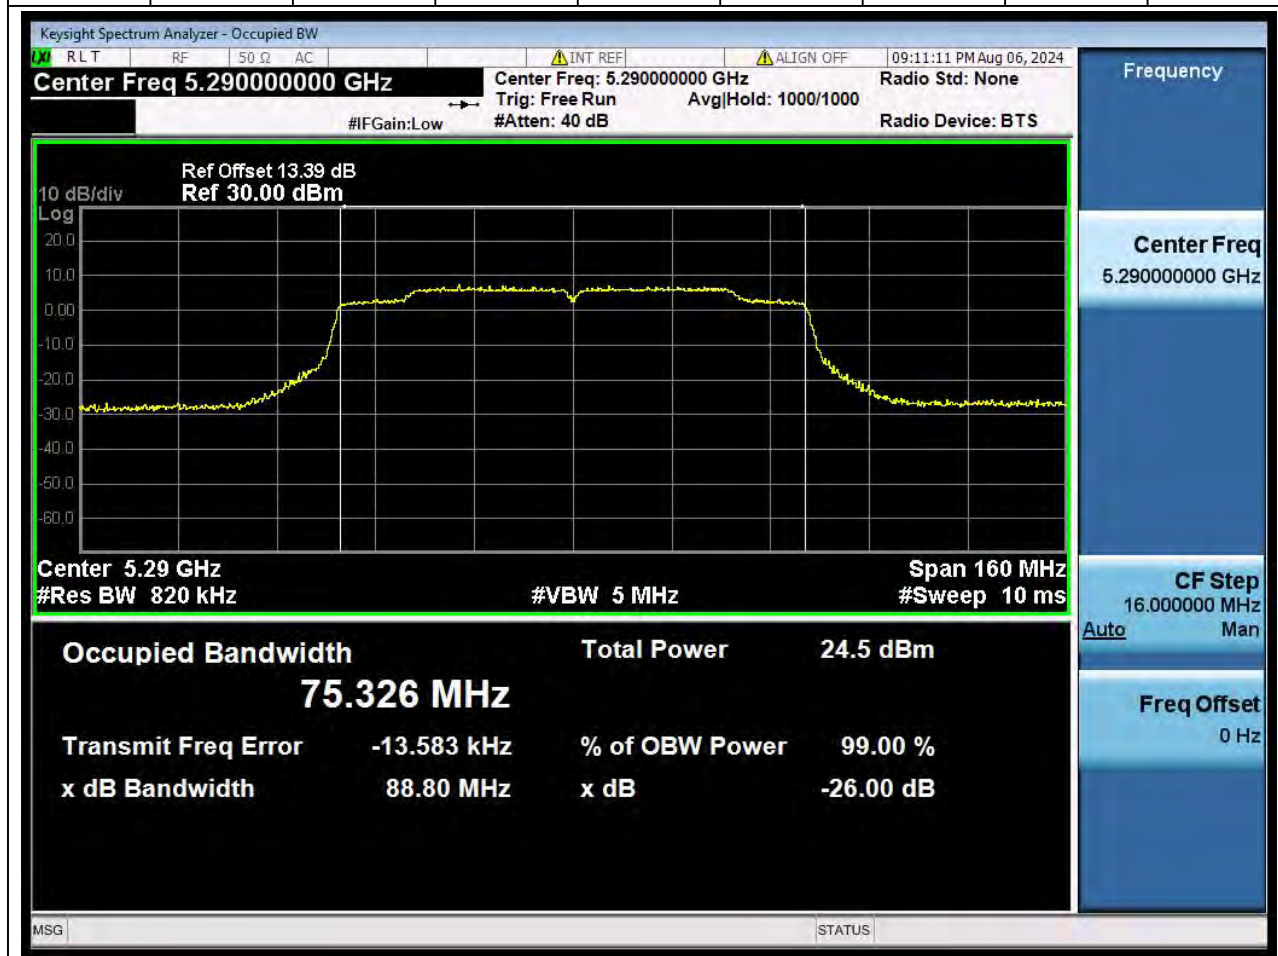

36. 802.11ac_80M_U-NII-2A_M

36.1. A.2.2-99% Bandwidth(NTNV)

Center Frequency (MHz)	OBW Power (%)		RBW (MHz)	Detector	Limit (MHz)	OBW (MHz)		Verdict
5290	99		0.82	Peak	0	75.32554		N/A