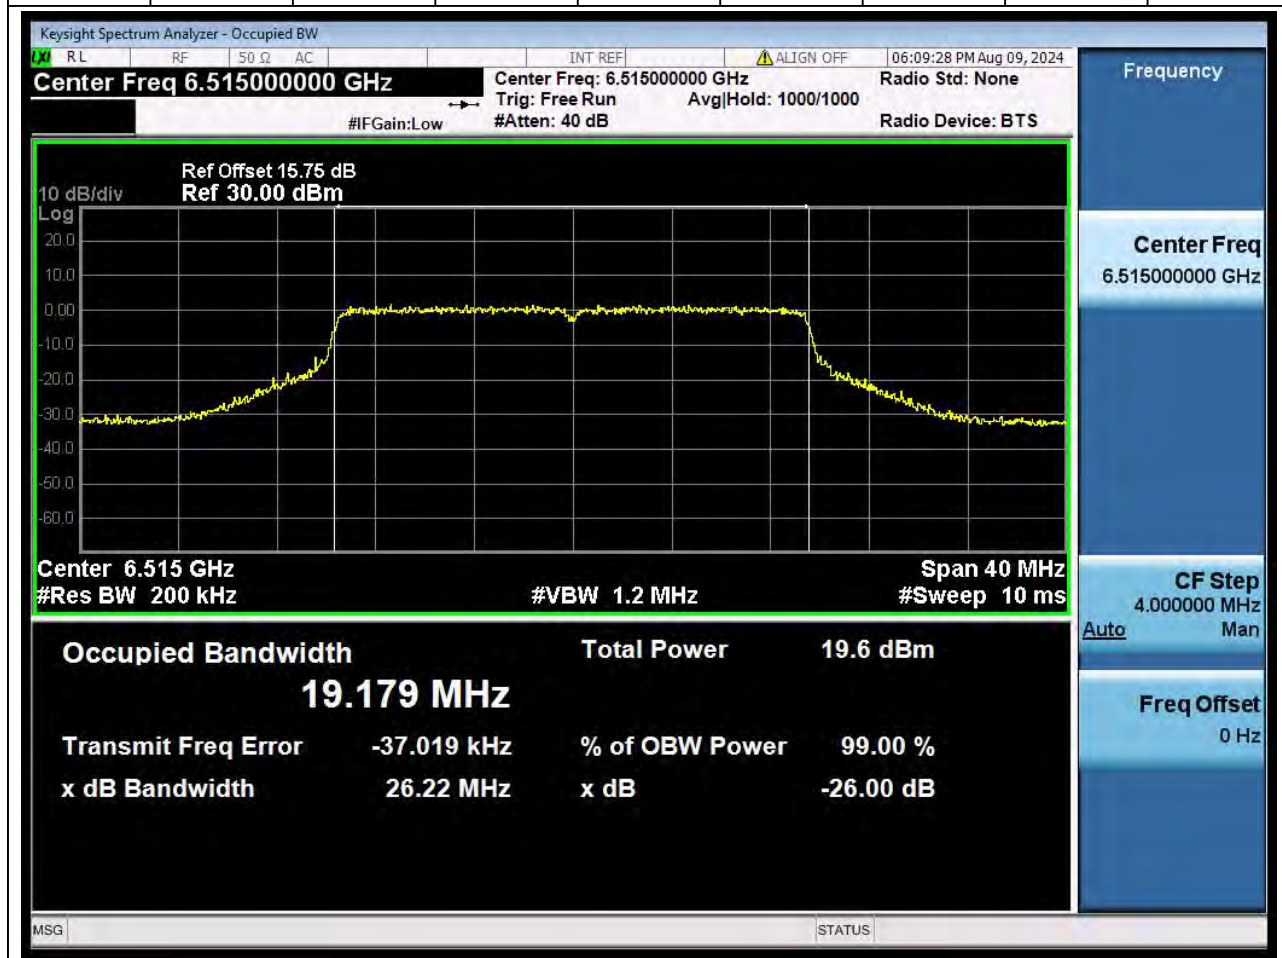

15. 802.11ax_20M_U-NII-6_CH113

15.1. A.2.2-99% Bandwidth(NTNV)

Center Frequency (MHz)	OBW Power (%)		RBW (MHz)	Detector	Limit (MHz)	OBW (MHz)		Verdict
6515	99		0.2	Peak	0	19.1785		N/A