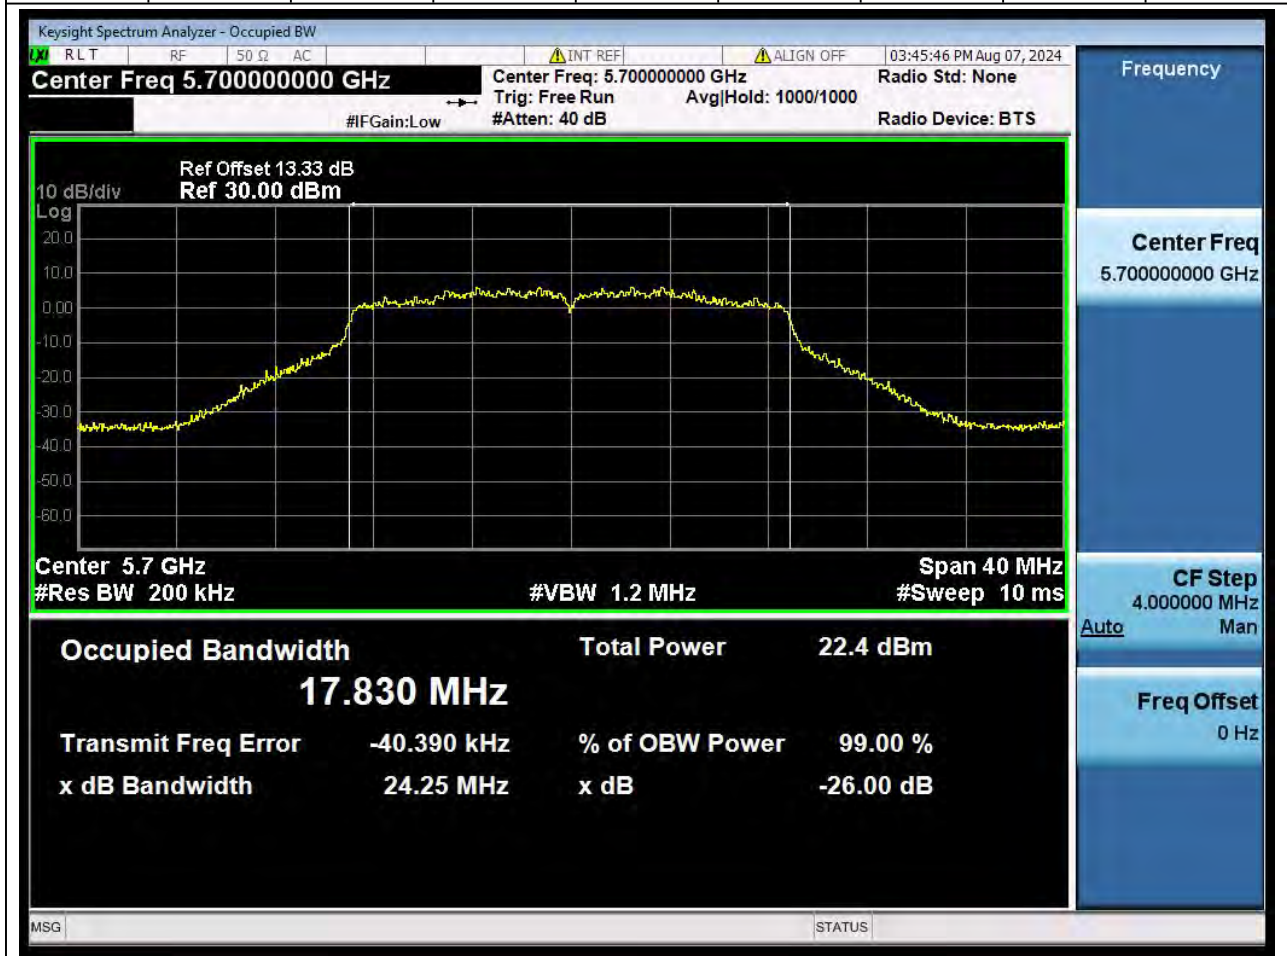

48. 802.11n_20M_U-NII-2C_H

48.1. A.2.2-99% Bandwidth(NTNV)

Center Frequency (MHz)	OBW Power (%)		RBW (MHz)	Detector	Limit (MHz)	OBW (MHz)		Verdict
5700	99		0.2	Peak	0	17.83020 2		N/A