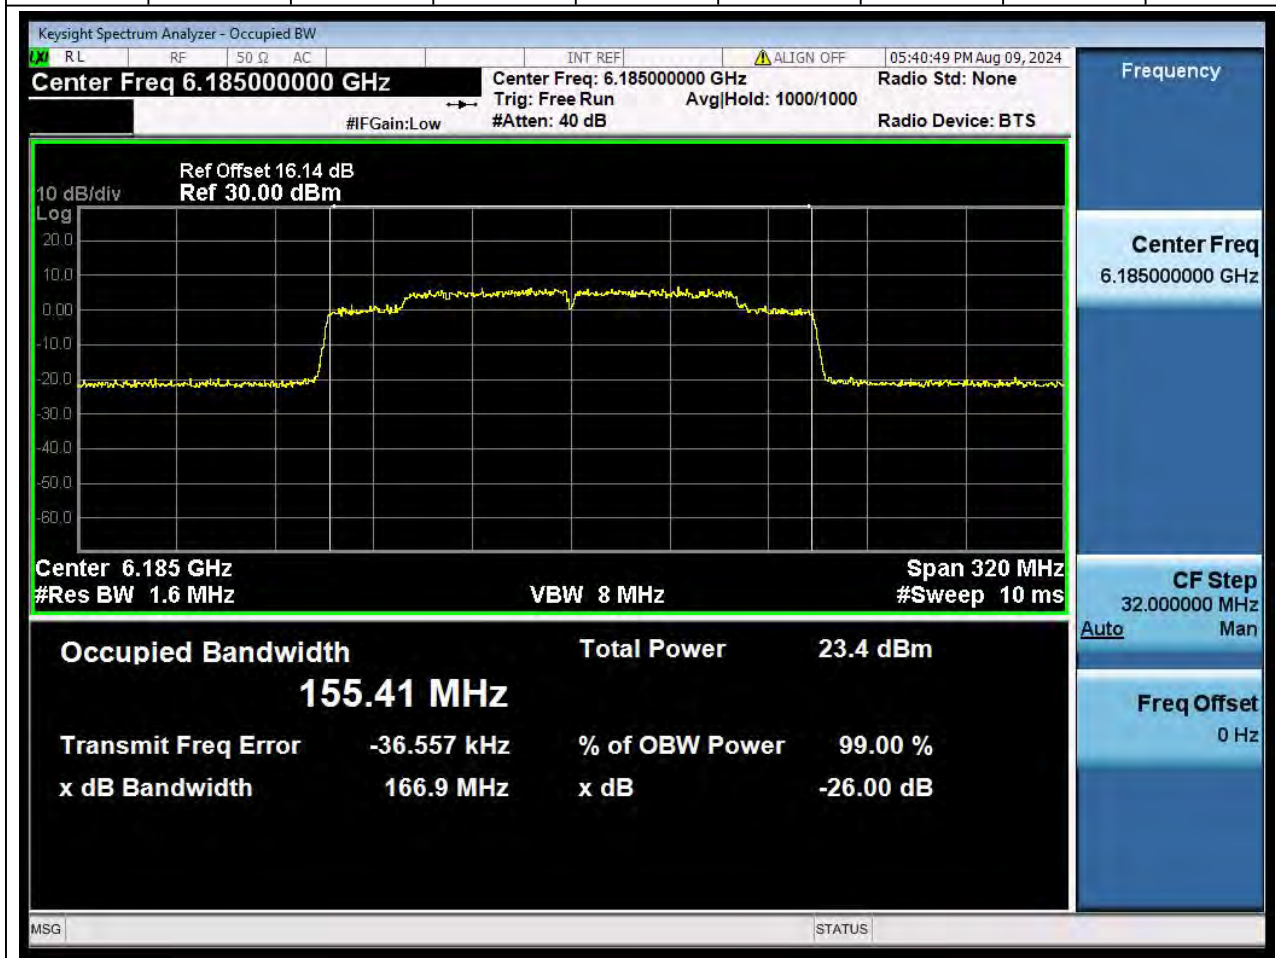

11. 802.11ax_160M_U-NII-5_CH47

11.1. A.2.2-99% Bandwidth(NTNV)

Center Frequency (MHz)	OBW Power (%)		RBW (MHz)	Detector	Limit (MHz)	OBW (MHz)		Verdict
6185	99		1.6	Peak	0	155.4071 54		N/A