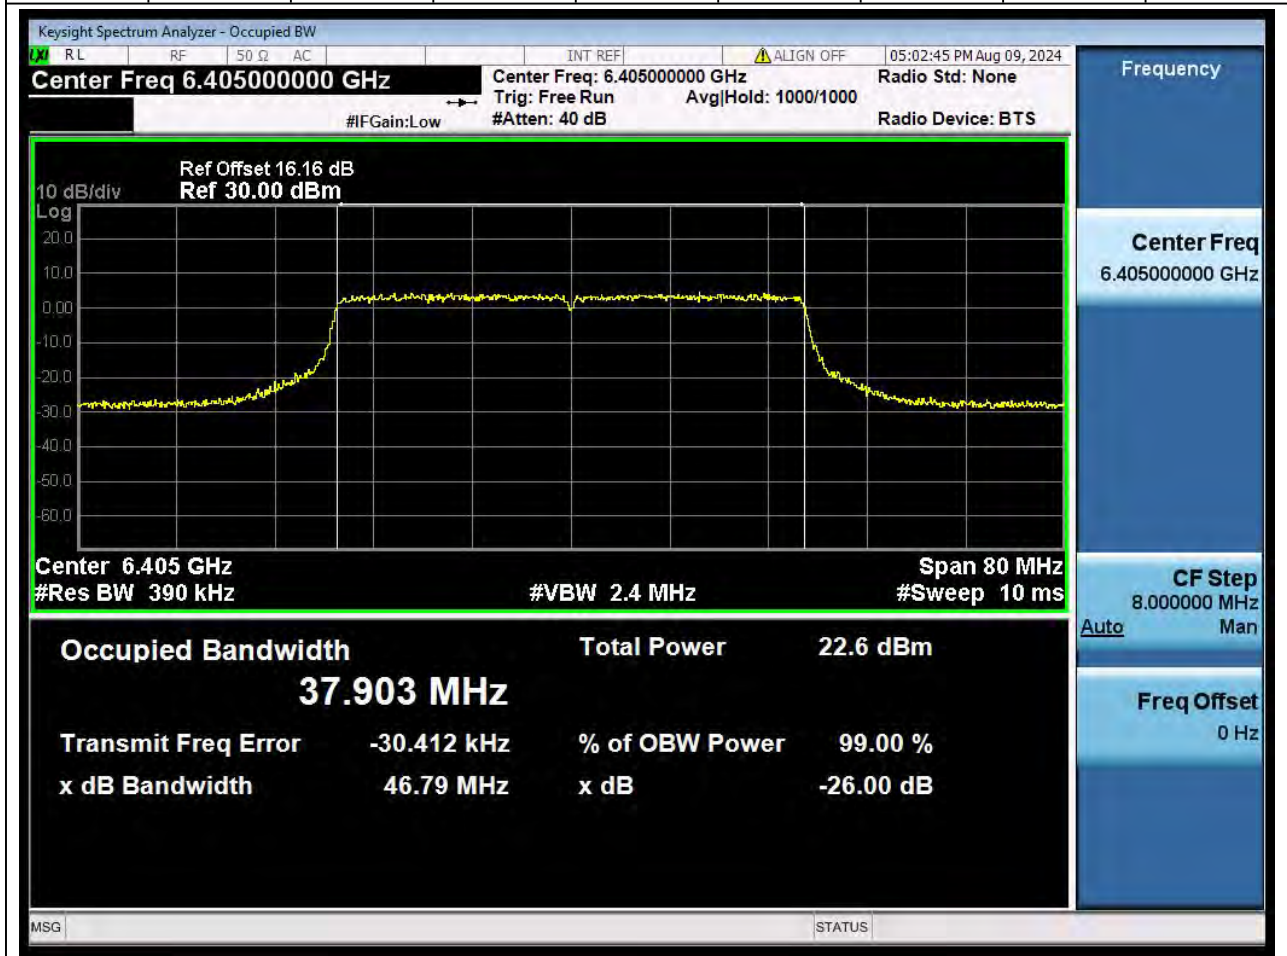

6. 802.11ax_40M_U-NII-5_CH91

6.1. A.2.2-99% Bandwidth(NTNV)

Center Frequency (MHz)	OBW Power (%)		RBW (MHz)	Detector	Limit (MHz)	OBW (MHz)		Verdict
6405	99		0.39	Peak	0	37.903158		N/A