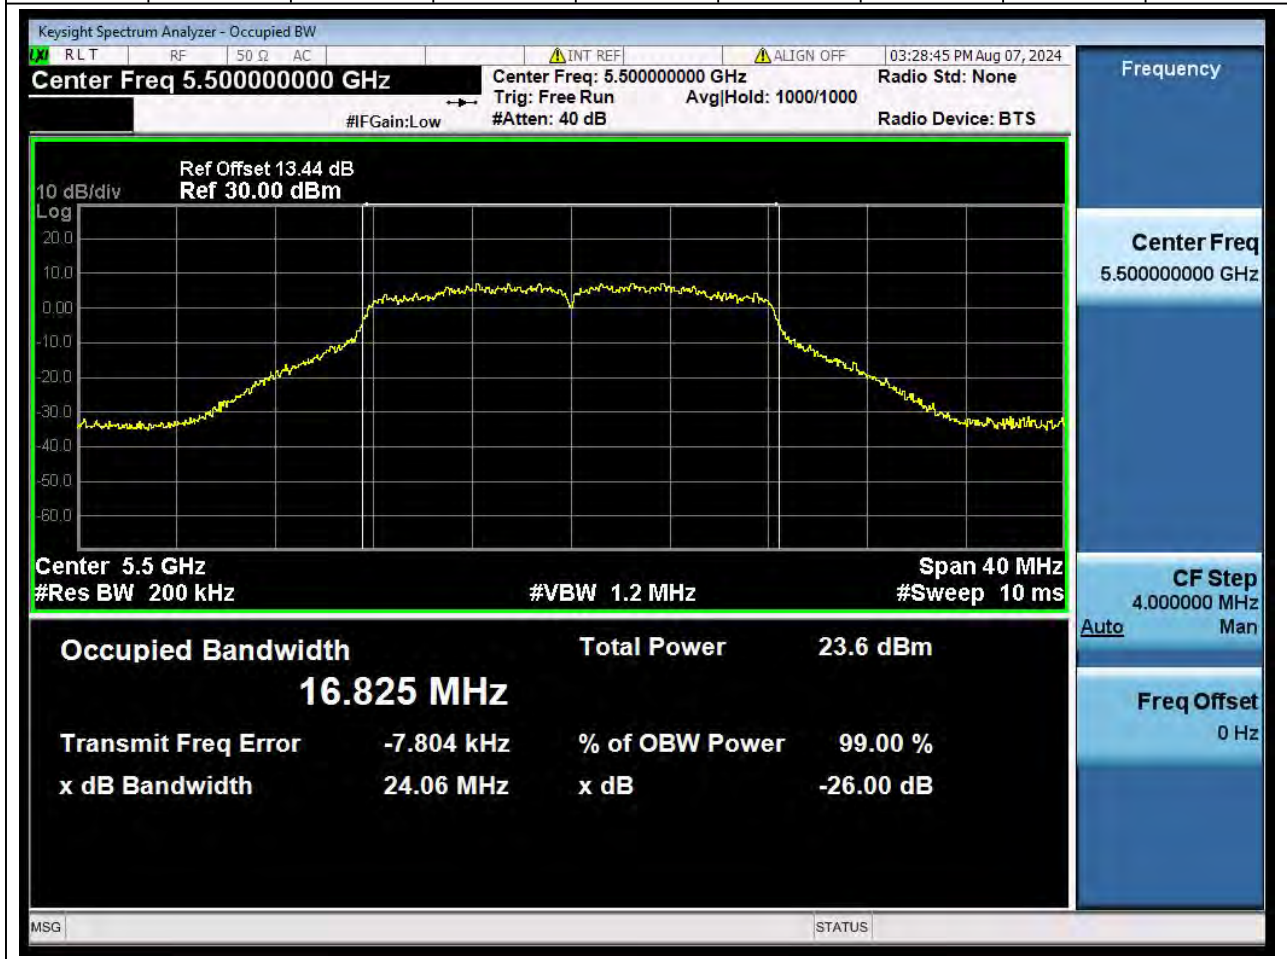

43. 802.11a_20M_U-NII-2C_L

43.1. A.2.2-99% Bandwidth(NTNV)

Center Frequency (MHz)	OBW Power (%)		RBW (MHz)	Detector	Limit (MHz)	OBW (MHz)		Verdict
5500	99		0.2	Peak	0	16.824588		N/A