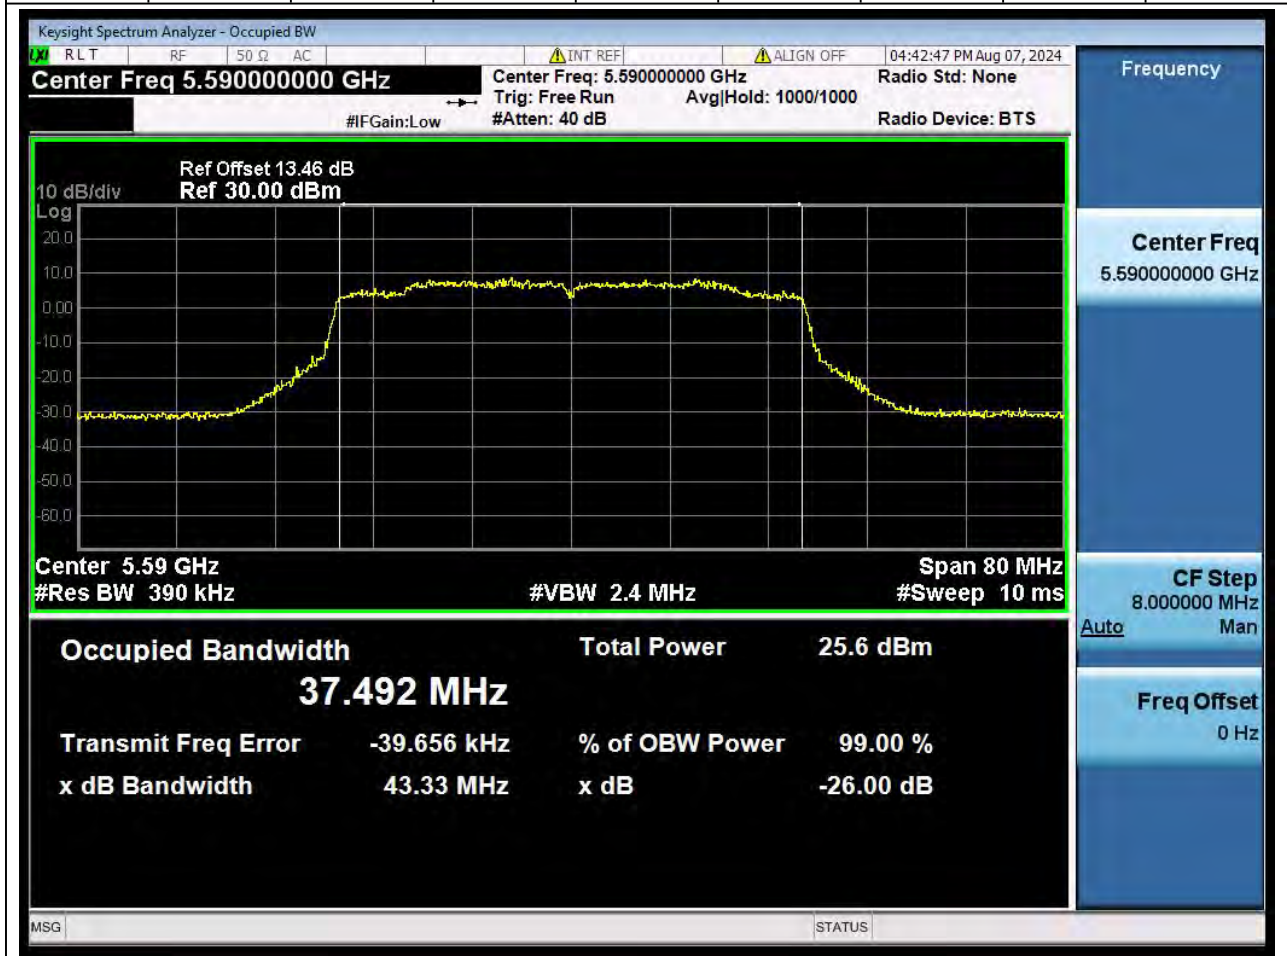

65. 802.11ax_40M_U-NII-2C_M

65.1. A.2.2-99% Bandwidth(NTNV)

Center Frequency (MHz)	OBW Power (%)		RBW (MHz)	Detector	Limit (MHz)	OBW (MHz)		Verdict
5590	99		0.39	Peak	0	37.491912		N/A