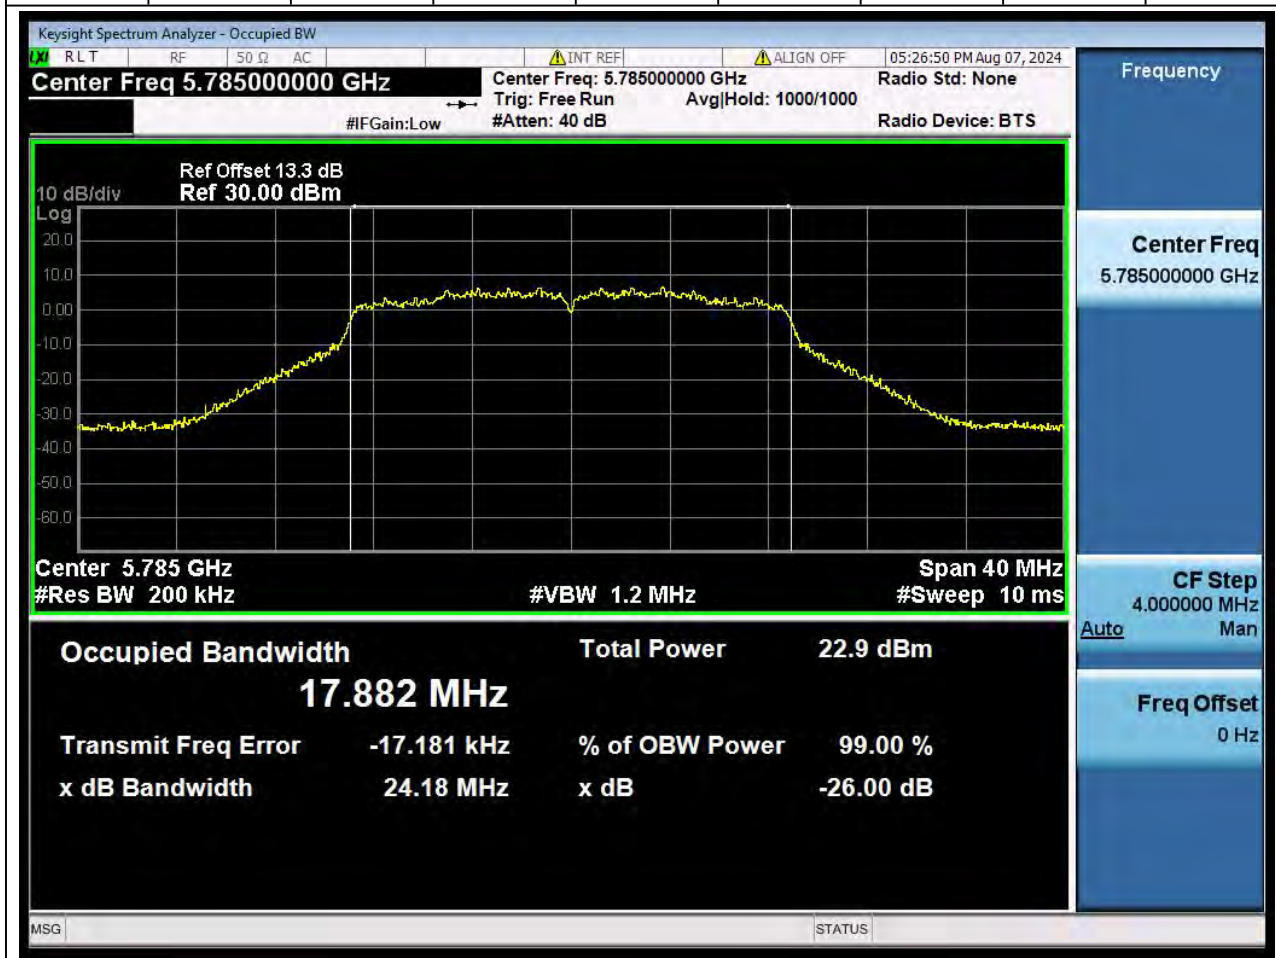

79. 802.11ac_20M_U-NII-3_M

79.1. A.2.2-99% Bandwidth(NTNV)

Center Frequency (MHz)	OBW Power (%)		RBW (MHz)	Detector	Limit (MHz)	OBW (MHz)	Verdict
5785	99		0.2	Peak	0	17.882448	N/A