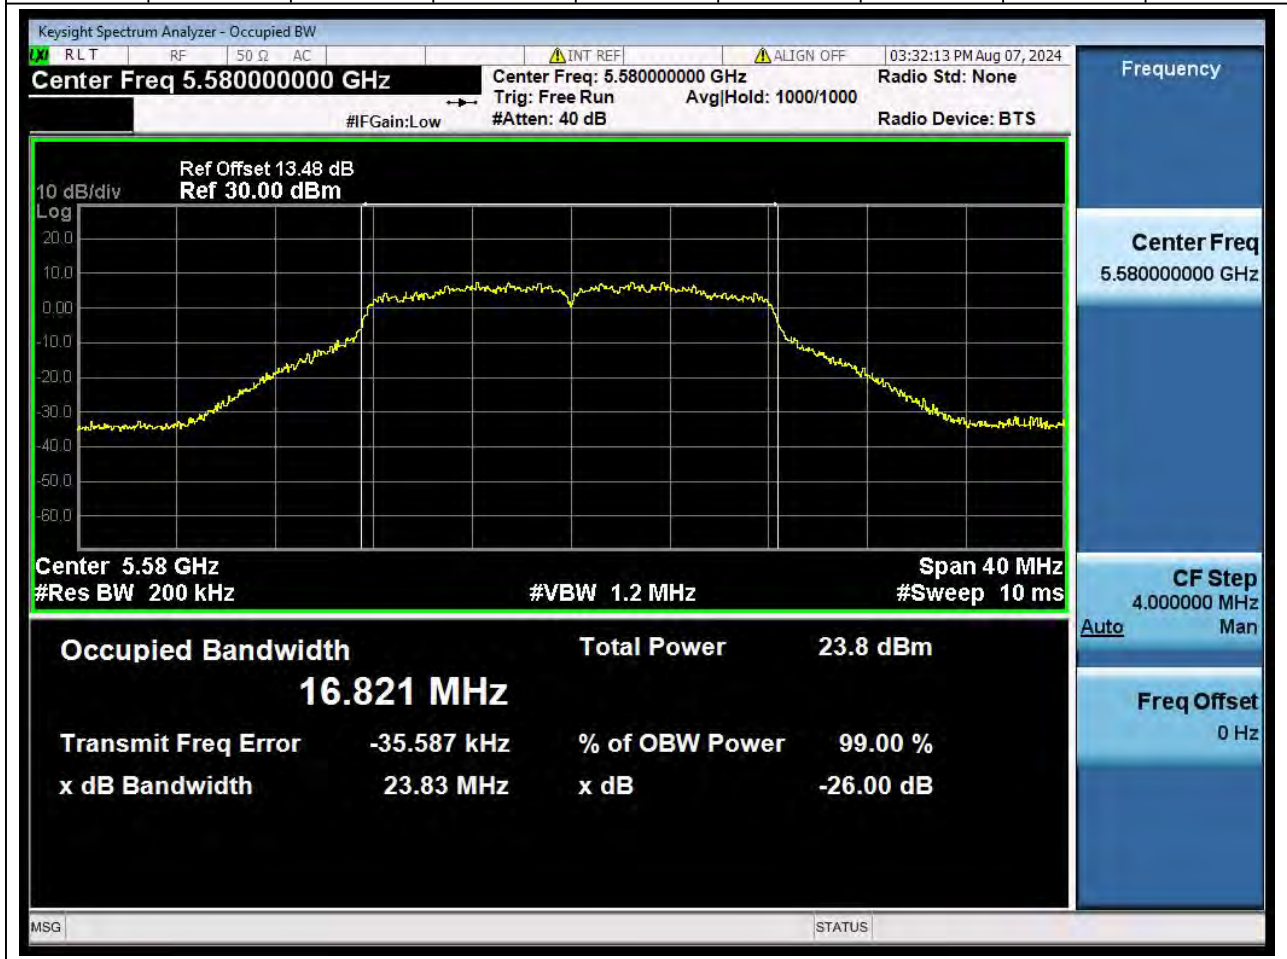

44. 802.11a_20M_U-NII-2C_M

44.1. A.2.2-99% Bandwidth(NTNV)

Center Frequency (MHz)	OBW Power (%)		RBW (MHz)	Detector	Limit (MHz)	OBW (MHz)		Verdict
5580	99		0.2	Peak	0	16.820918		N/A