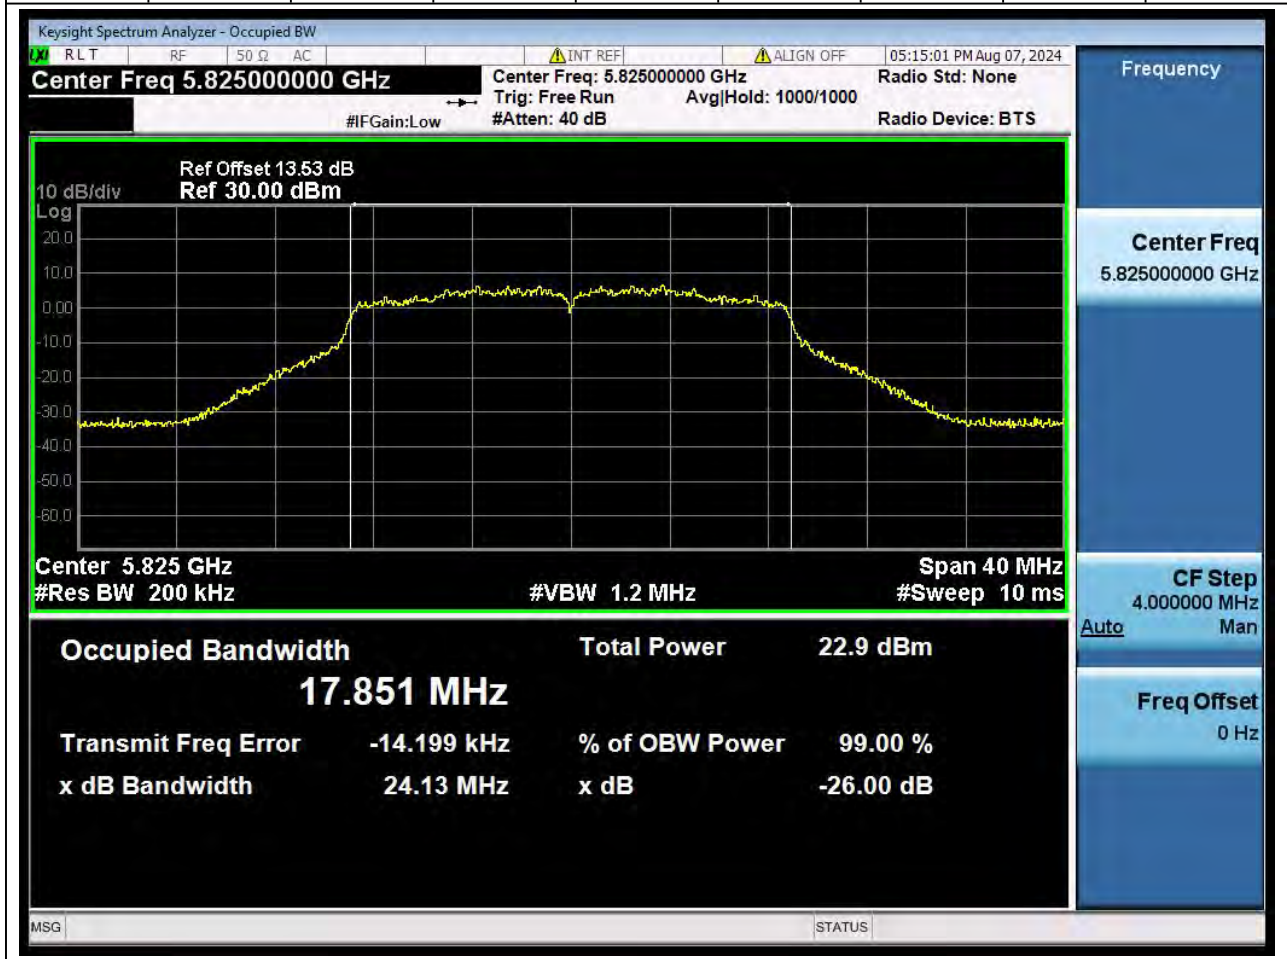

75. 802.11n_20M_U-NII-3_H

75.1. A.2.2-99% Bandwidth(NTNV)

Center Frequency (MHz)	OBW Power (%)		RBW (MHz)	Detector	Limit (MHz)	OBW (MHz)		Verdict
5825	99		0.2	Peak	0	17.850604		N/A