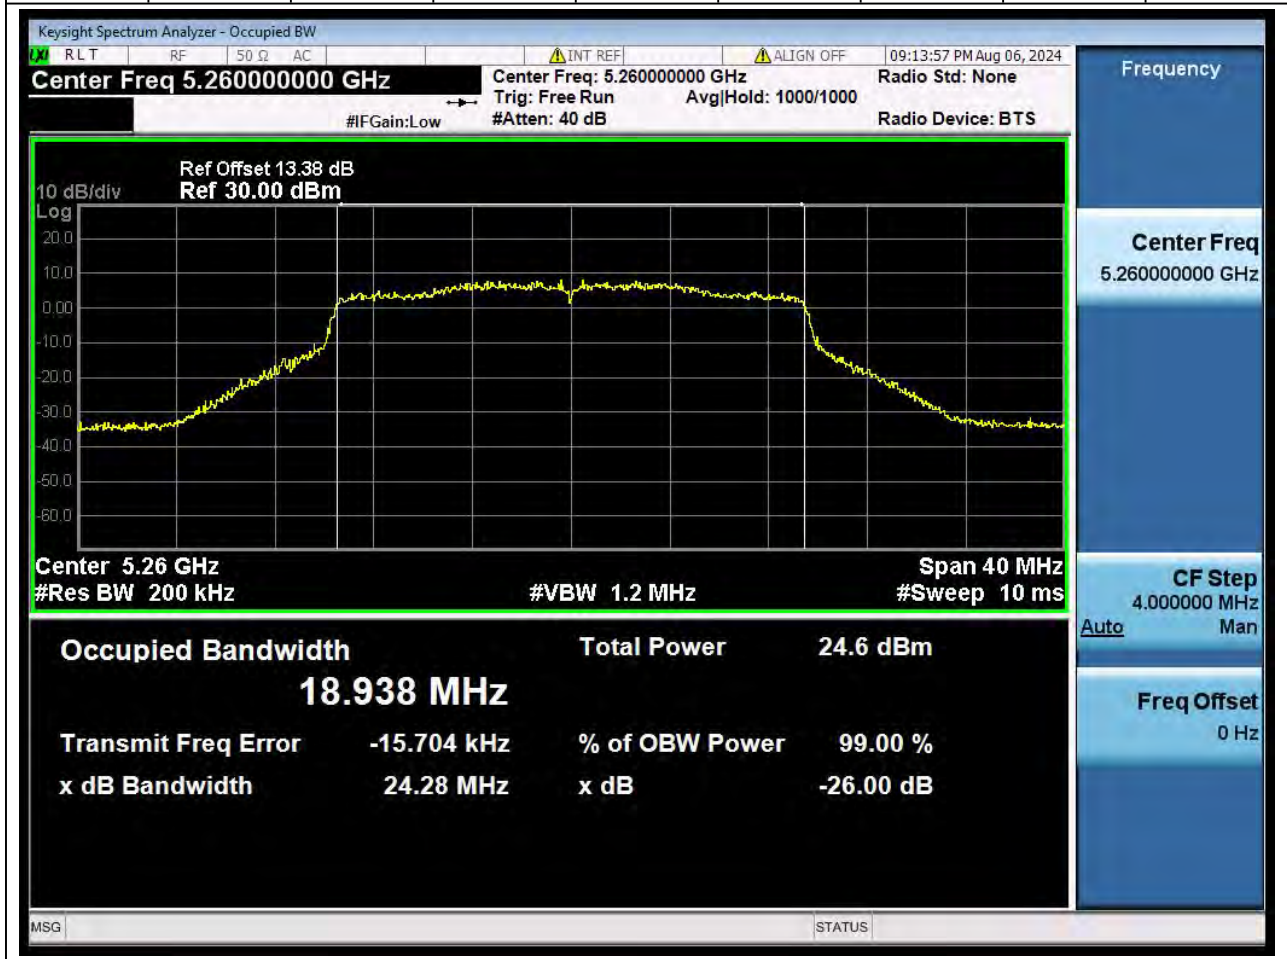

37. 802.11ax_20M_U-NII-2A_L

37.1. A.2.2-99% Bandwidth(NTNV)

Center Frequency (MHz)	OBW Power (%)		RBW (MHz)	Detector	Limit (MHz)	OBW (MHz)		Verdict
5260	99		0.2	Peak	0	18.937653		N/A