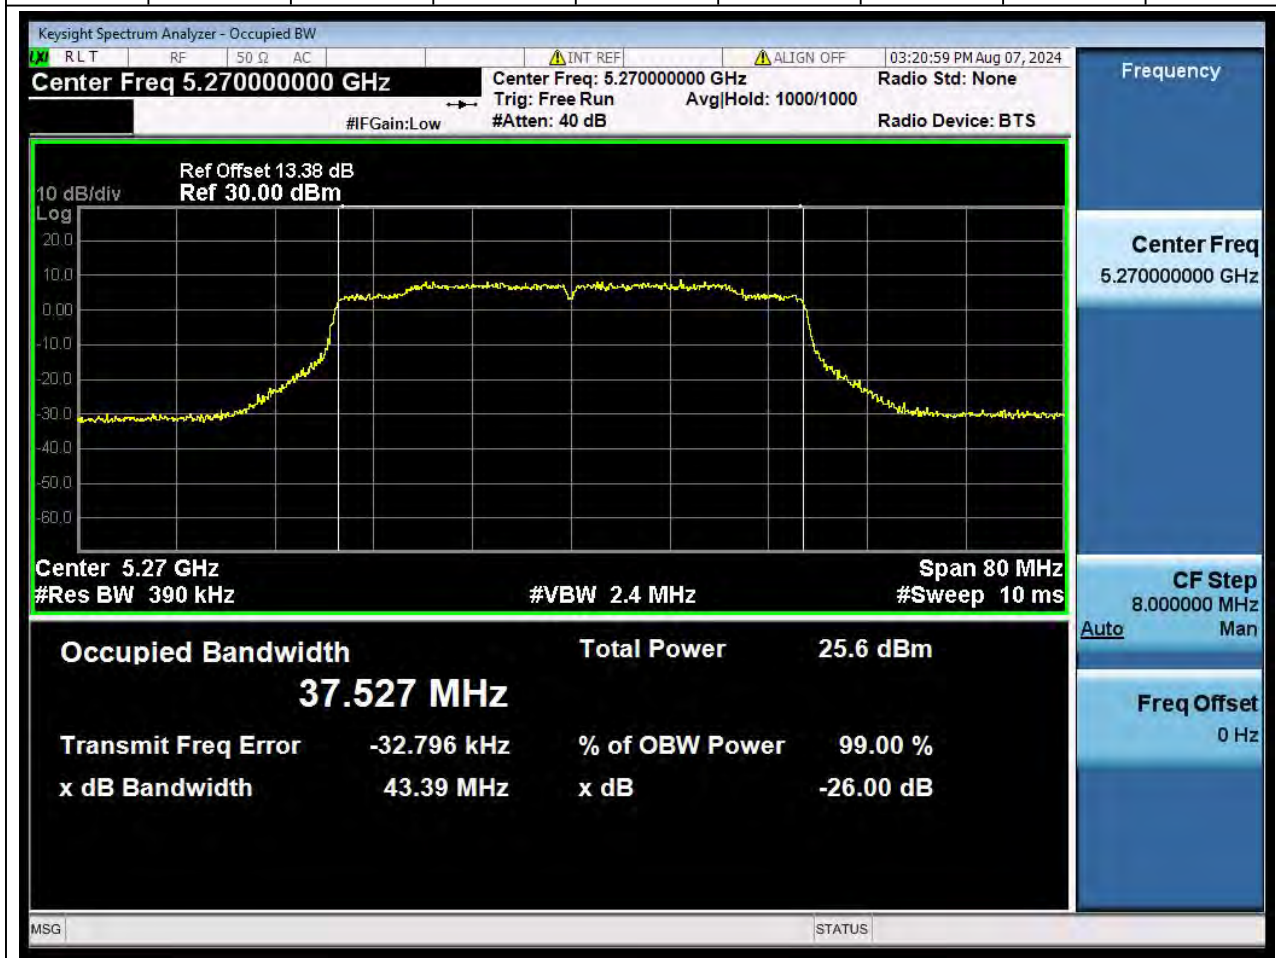

40. 802.11ax_40M_U-NII-2A_L

40.1. A.2.2-99% Bandwidth(NTNV)

Center Frequency (MHz)	OBW Power (%)		RBW (MHz)	Detector	Limit (MHz)	OBW (MHz)		Verdict
5270	99		0.39	Peak	0	37.527053		N/A