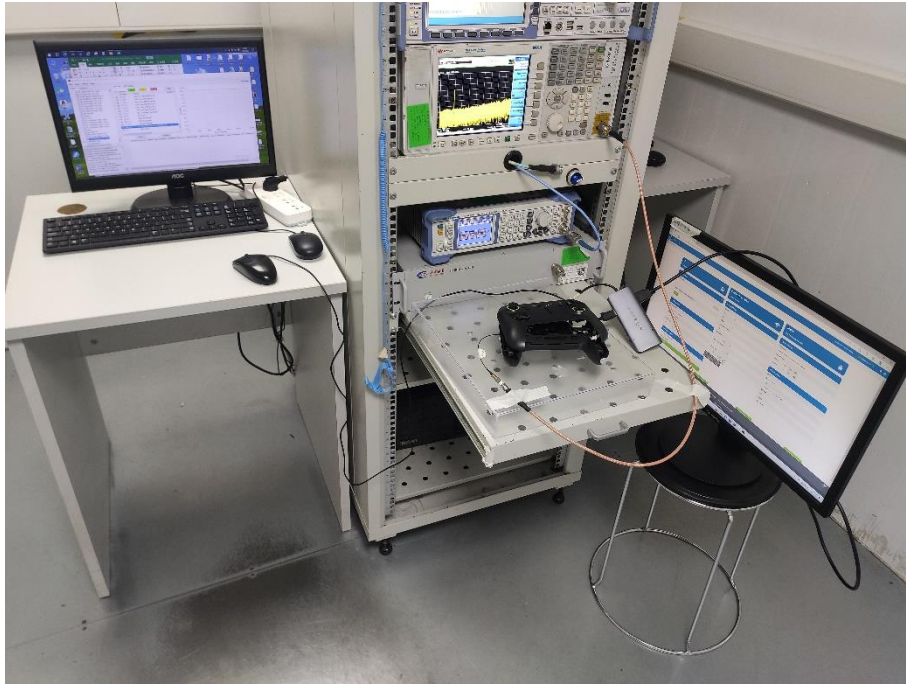

TEST SETUP PHOTOS

1 Radiated Test Photo

Below 30MHz

Close-up

30MHz-1GHz

Close-up

Above 1GHz

Close-up

2 Conducted Test Photo

Conducted Test-BT

Conducted Test-BLE

Conducted Test-WIFI

CBP Test

DFS Test

3 Conducted Emissions

Test Photo 1

Test Photo 2

--BLANK BELOW--