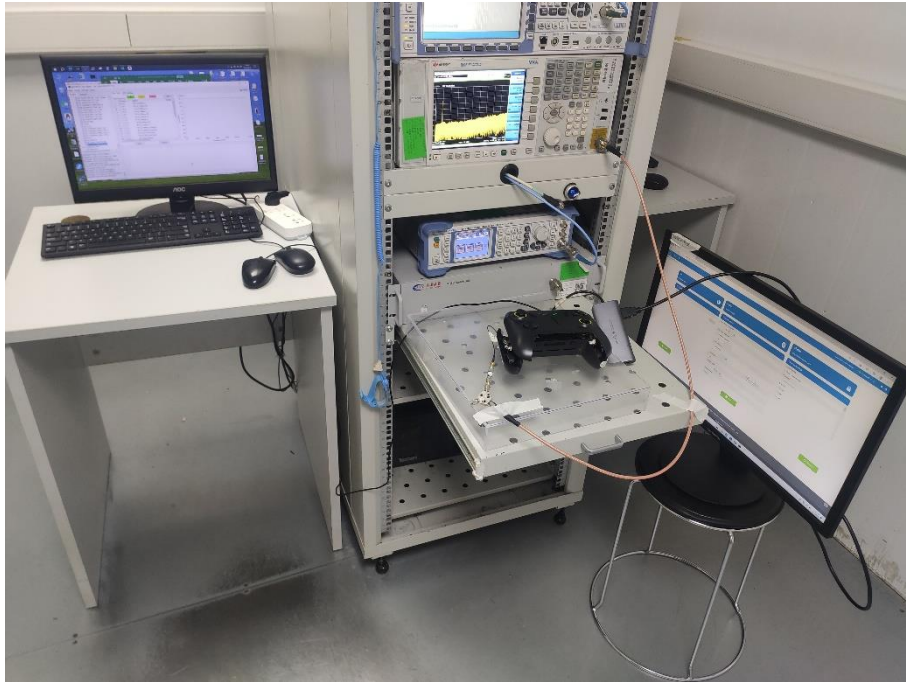

TEST SETUP PHOTOS

1 Radiated Test Photo

Below 30MHz

Close-up

30MHz-1GHz

Close-up

Above 1GHz

Close-up

2 Conducted Test Photo

Conducted Test-BT

Conducted Test-BLE

Conducted Test-WIFI

CBP Test

DFS Test

3 Conducted Emissions

Test Photo 1