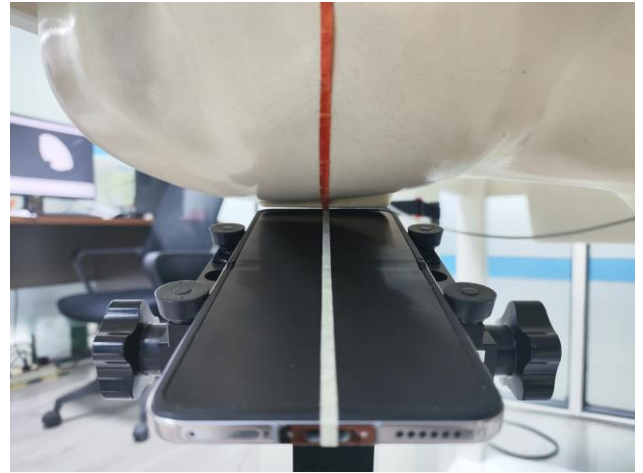

EUT Photos (Model: AE11)

EUT Antenna Locations

SAR Test Setup Photos

Head

Right Cheek

Right Tilted

Left Cheek

Left Tilted

Body Unflip Mode

Front side (10mm)

Back side(10mm)

Left side(10mm)

Right side(10mm)

Top side(10mm)

Bottom side(10mm)

Body Flip Mode

Front side (5mm)

Back side(5mm)

Left side(5mm)

Right side(5mm)

Top side(5mm)

Bottom side(5mm)