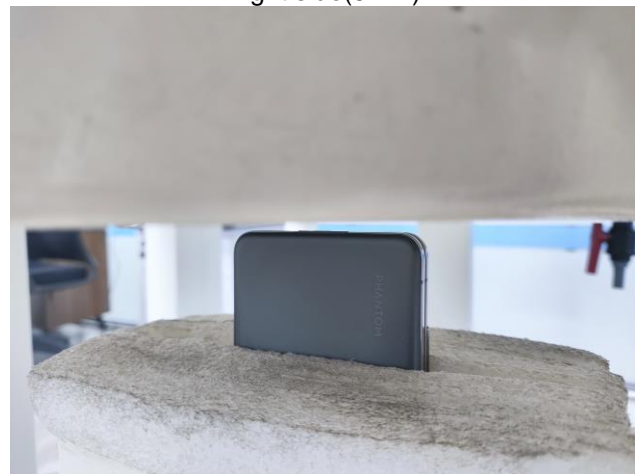

EUT Photos (Model: AE11)

EUT Antenna Locations

SAR Test Setup Photos

Head

Right Cheek

Right Tilted

Left Cheek

Left Tilted

Front side (5mm)

Back side(5mm)

Left side(5mm)

Right side(5mm)

Top side(5mm)

Bottom side(5mm)