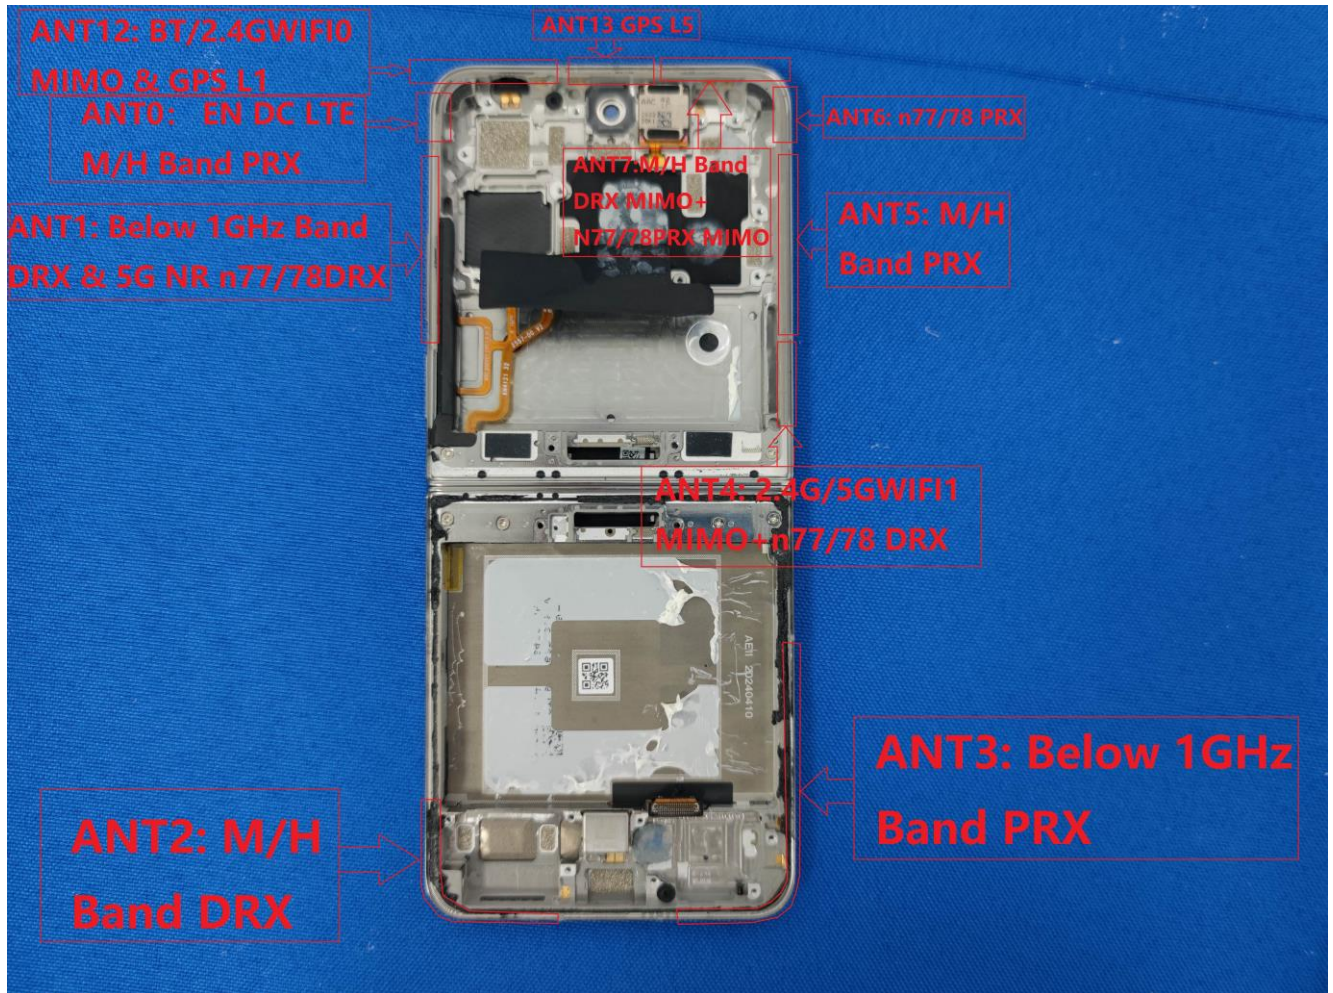

EUT Photos (Model: AE11)

EUT Antenna Locations

SAR Test Setup Photos

Head

Right Cheek

Right Tilted

Left Cheek

Left Tilted

Body Unflip Mode

Front side (10mm)

Back side(10mm)

Left side(10mm)

Right side(10mm)

Top side(10mm)

Bottom side(10mm)

Body Flip Mode

Front side (5mm)

Back side(5mm)

Left side(5mm)

Right side(5mm)

Top side(5mm)

Bottom side(5mm)