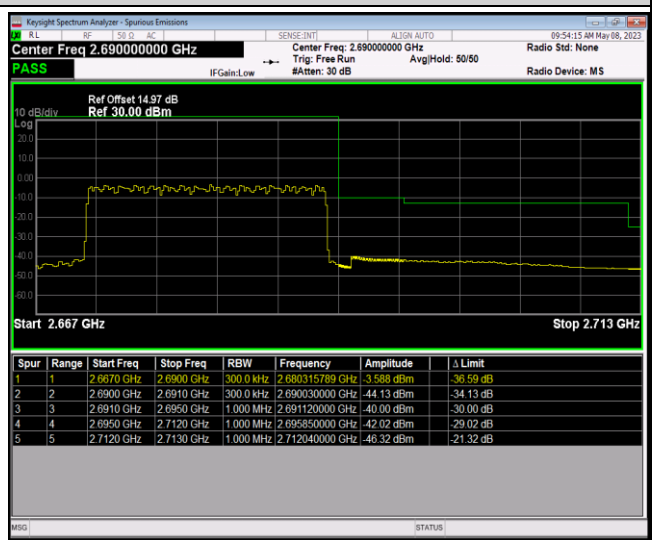

Band41-20MHz-64QAM-41490-100RB#0

Band66-1.4MHz-QPSK-131979-1RB#5