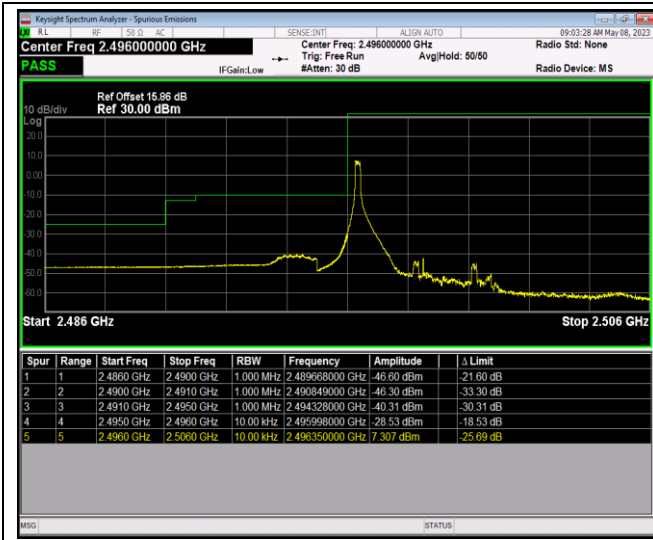

Band41-5MHz-16QAM-39675-1RB#0

Band41-5MHz-16QAM-39675-25RB#0