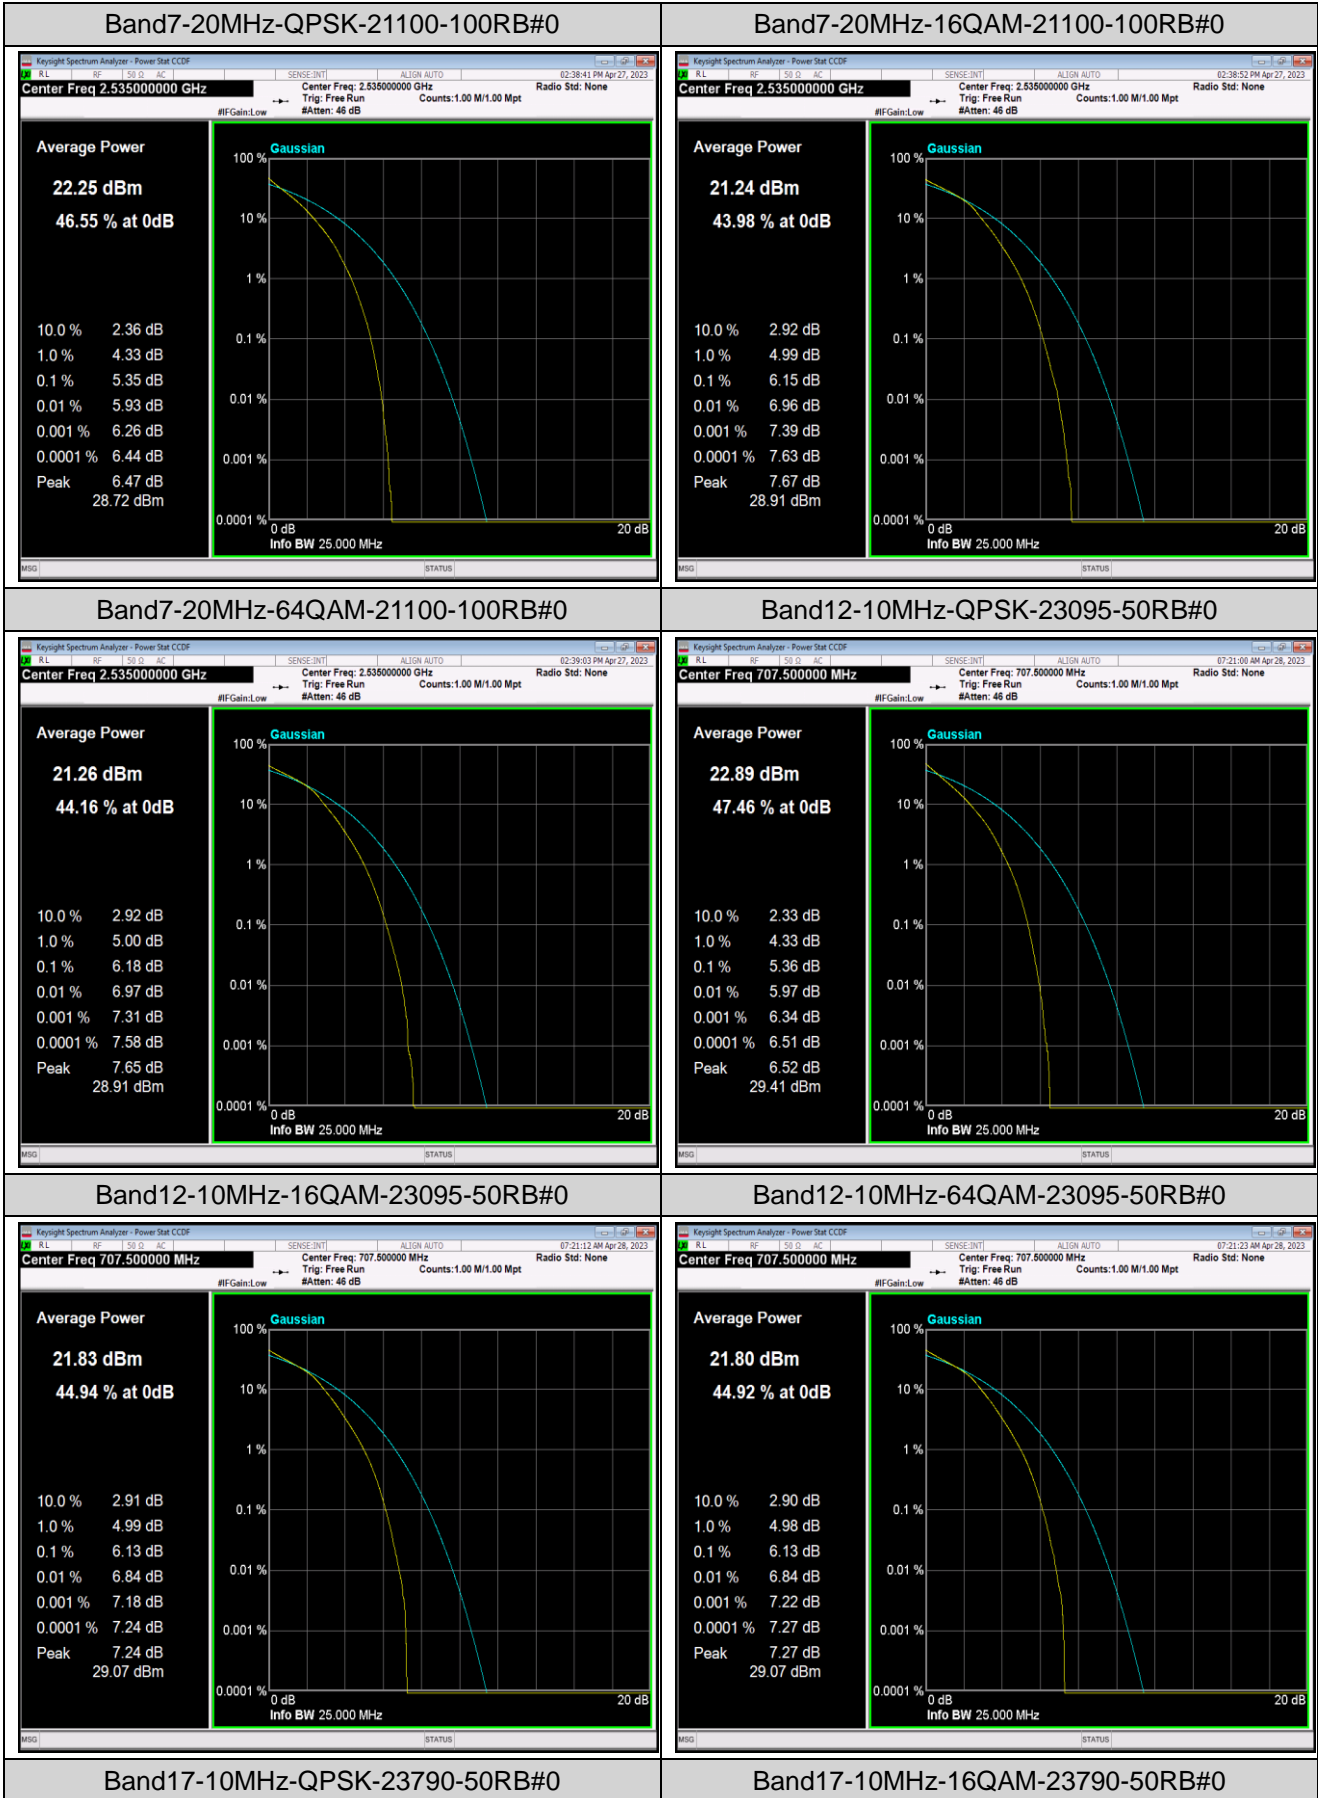

Remark: All bandwidth and all modulation had been tested, but only the worst case data displayed in this report.

Test Graphs

Band66-20MHz-64QAM-132322-100RB#0

Appendix C: 26dB Bandwidth and Occupied Bandwidth