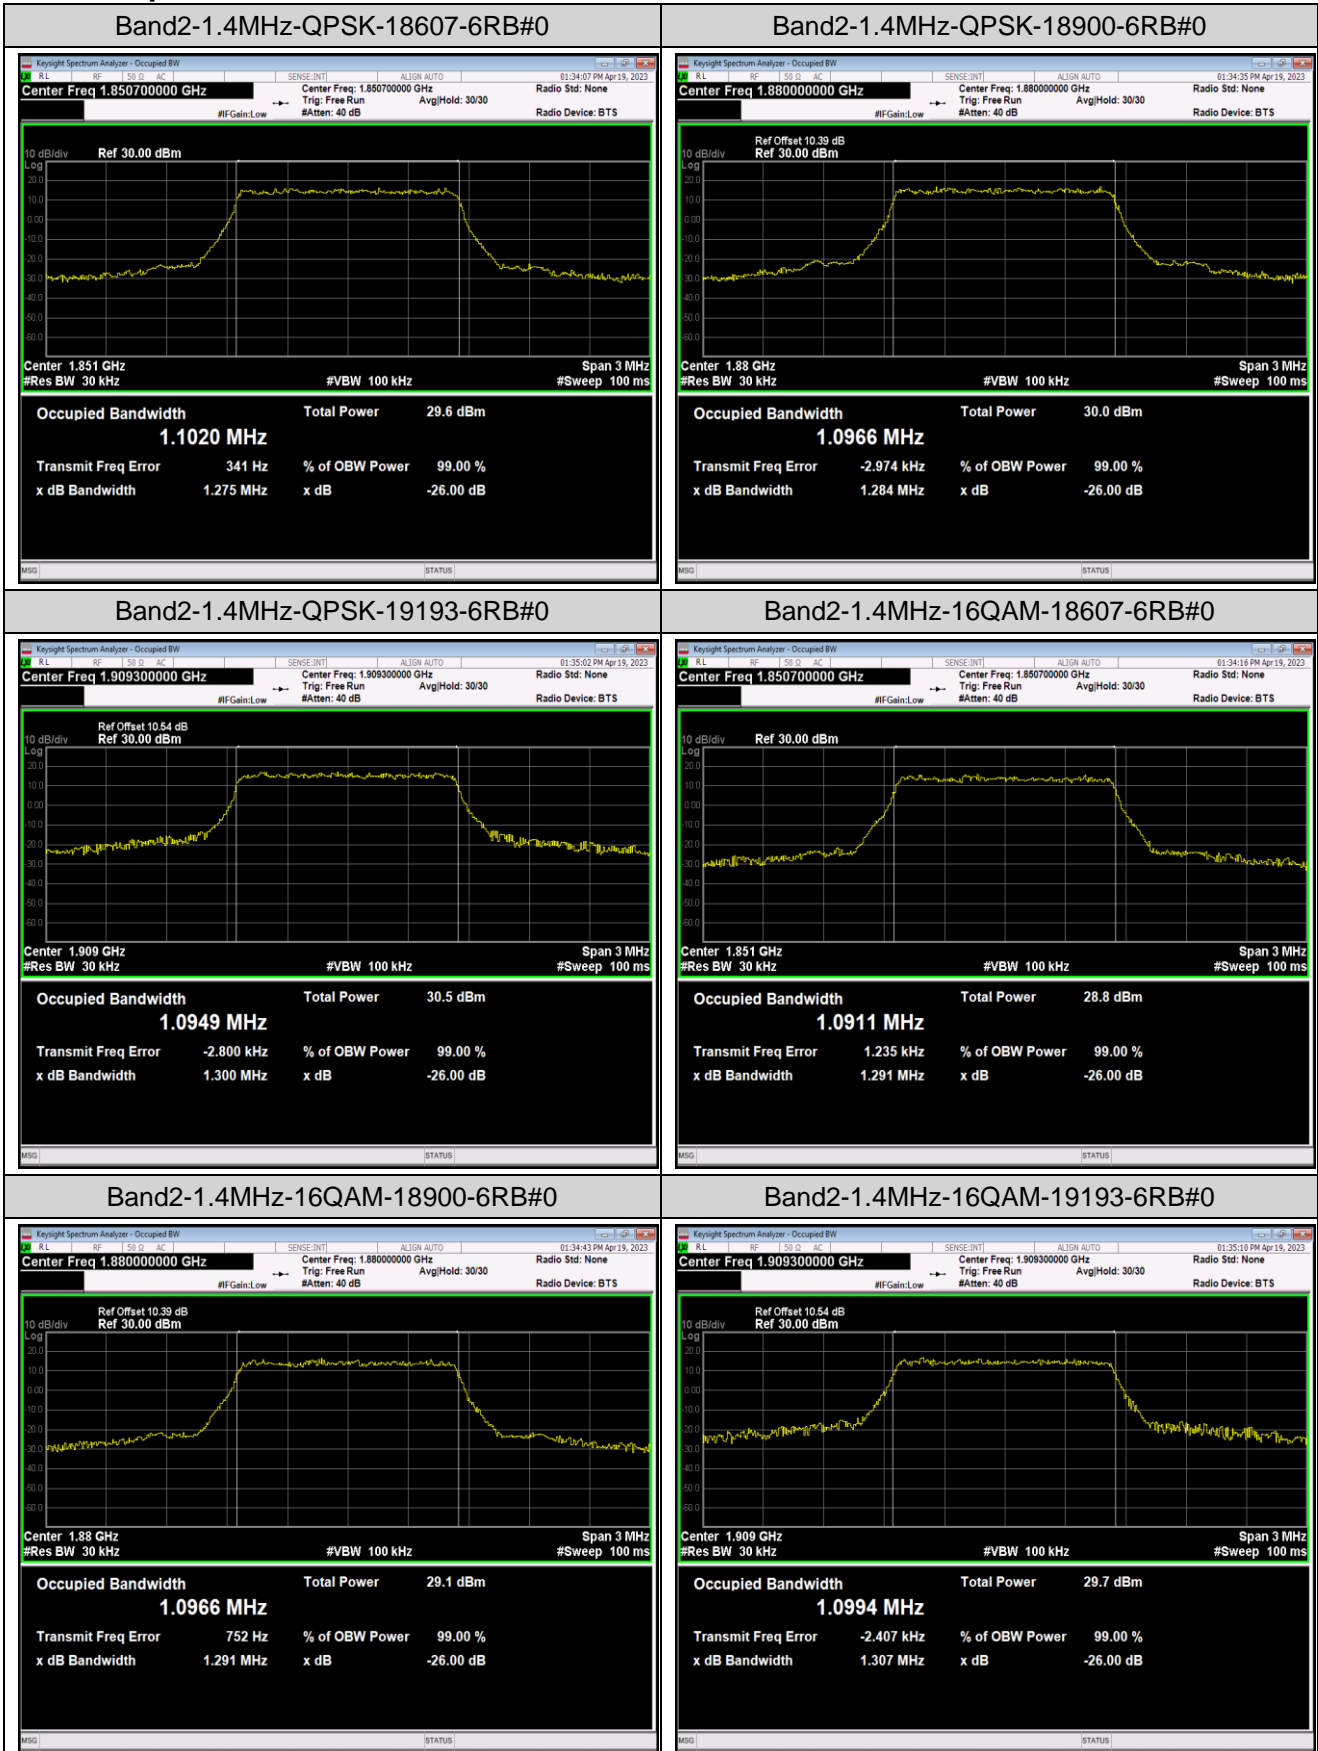

Test Graphs