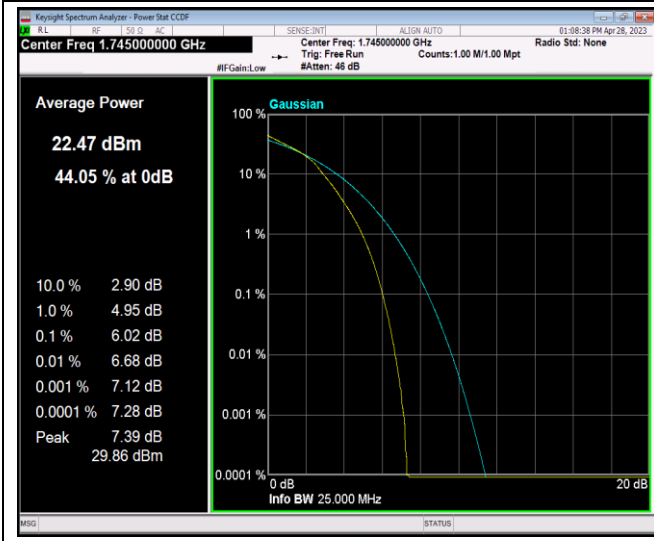

Remark: All bandwidth and all modulation had been tested, but only the worst case data displayed in this report.

Test Graphs

Band66-20MHz-64QAM-132322-100RB#0

Appendix C: 26dB Bandwidth and Occupied Bandwidth