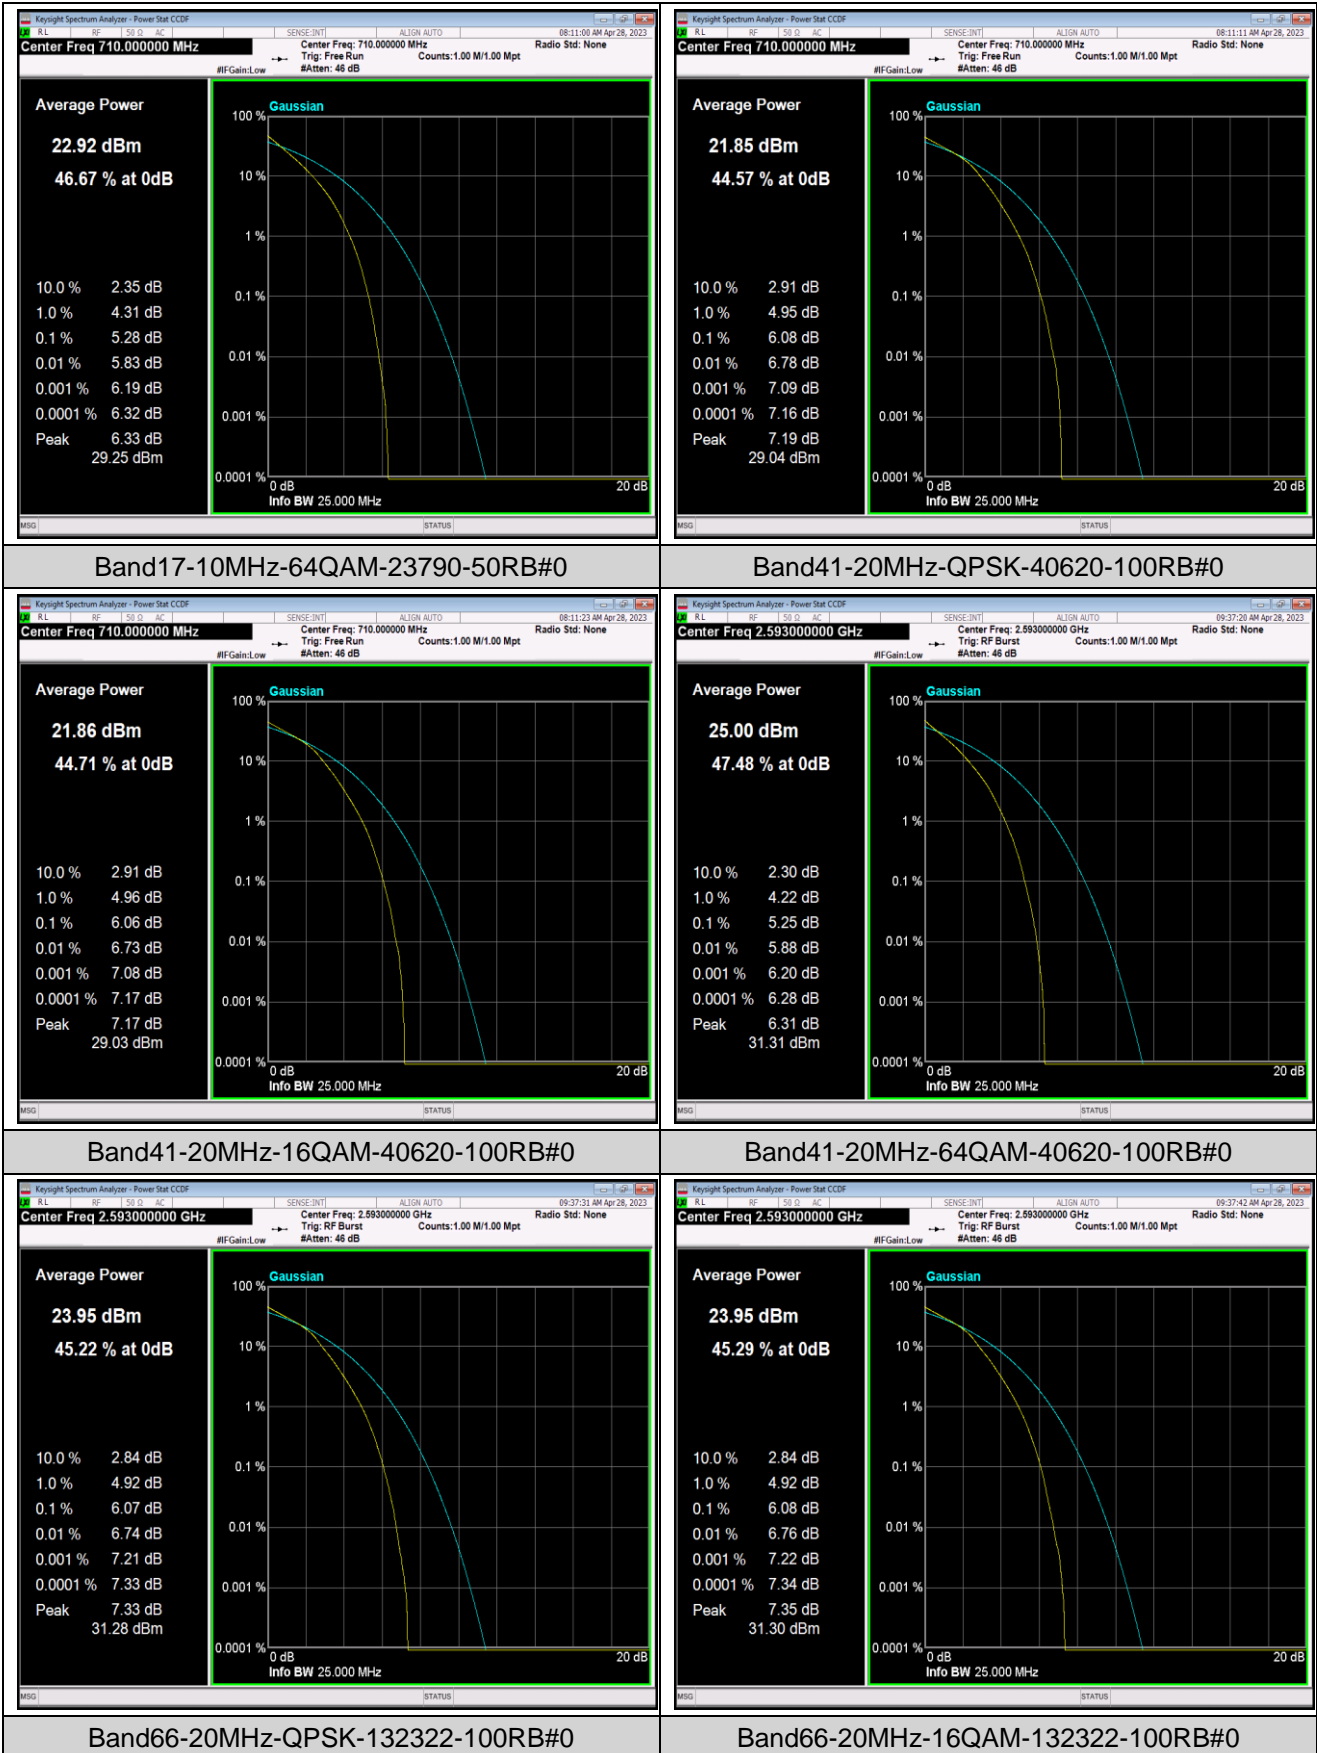

Remark: All bandwidth and all modulation had been tested, but only the worst case data displayed in this report.

Test Graphs

Band66-20MHz-64QAM-132322-100RB#0

Appendix C: 26dB Bandwidth and Occupied Bandwidth