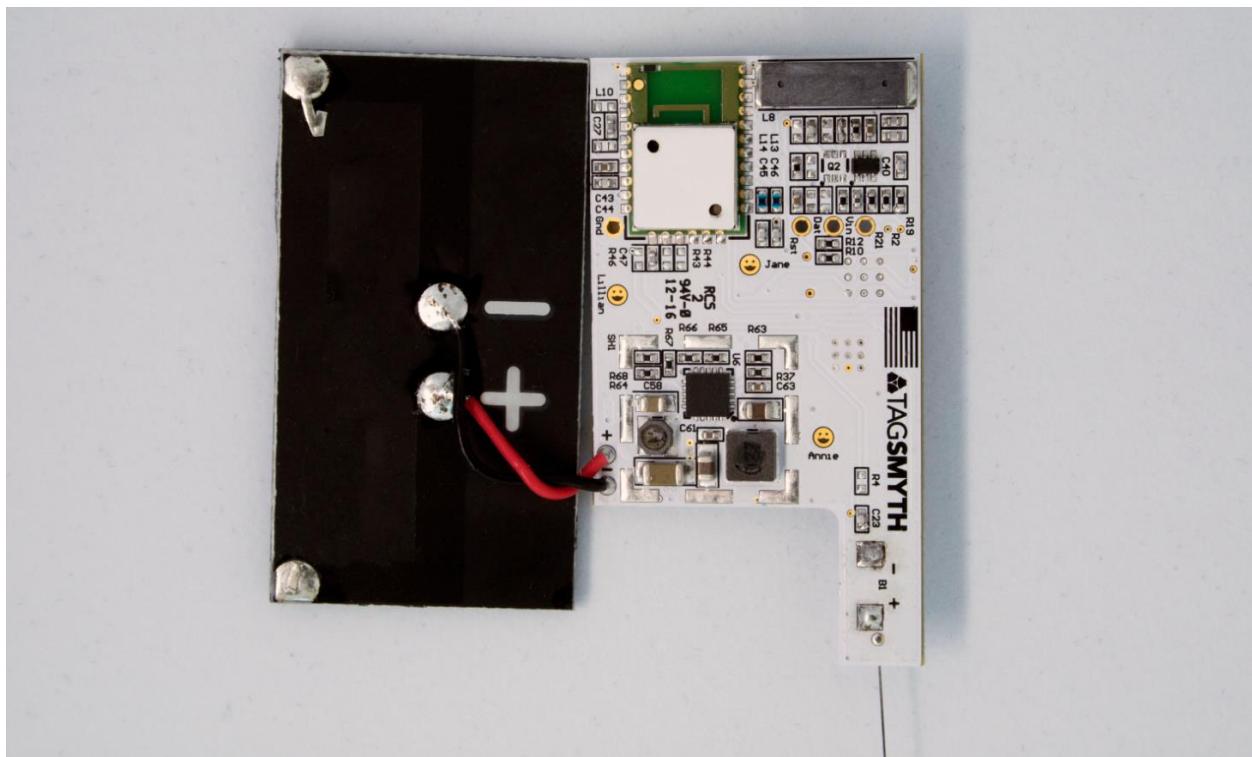

Internal Photographs

RangeTAG GPS

M/N: TS1-RTGP101

Internal View

PROPRIETARY

Page 2 of 2