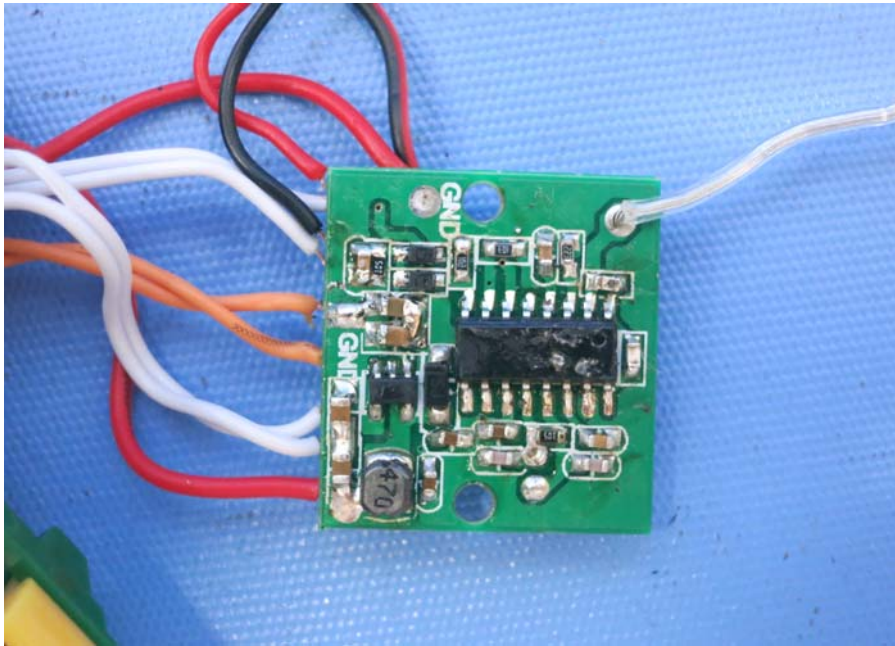

INTERTEK TESTING SERVICE

Report No.: 14110970HKG-002

Equipment Photographs

Model : AB5016(FCC)
AB5016ZT(IC)

(Internal)

FCC ID: 2ADMY2-4GHZAB5016T
IC: 12572A-4GZAB5016ZT

INTERTEK TESTING SERVICE

Report No.: 14110970HKG-002

Equipment Photographs

Model : AB5016(FCC)
AB5016ZT(IC)

(Internal)

INTERTEK TESTING SERVICE

Report No.: 14110970HKG-002

Equipment Photographs

Model : AB5016(FCC)
AB5016ZT(IC)

(Internal)

INTERTEK TESTING SERVICE

Report No.: 14110970HKG-002

Equipment Photographs

Model : AB5016(FCC)
AB5016ZT(IC)

(Internal)

INTERTEK TESTING SERVICE

Report No.: 14110970HKG-002

Equipment Photographs

Model : AB5016(FCC)
AB5016ZT(IC)

(Internal)

INTERTEK TESTING SERVICE

Report No.: 14110970HKG-002

Equipment Photographs

Model : AB5016(FCC)
AB5016ZT(IC)

(Internal)

INTERTEK TESTING SERVICE