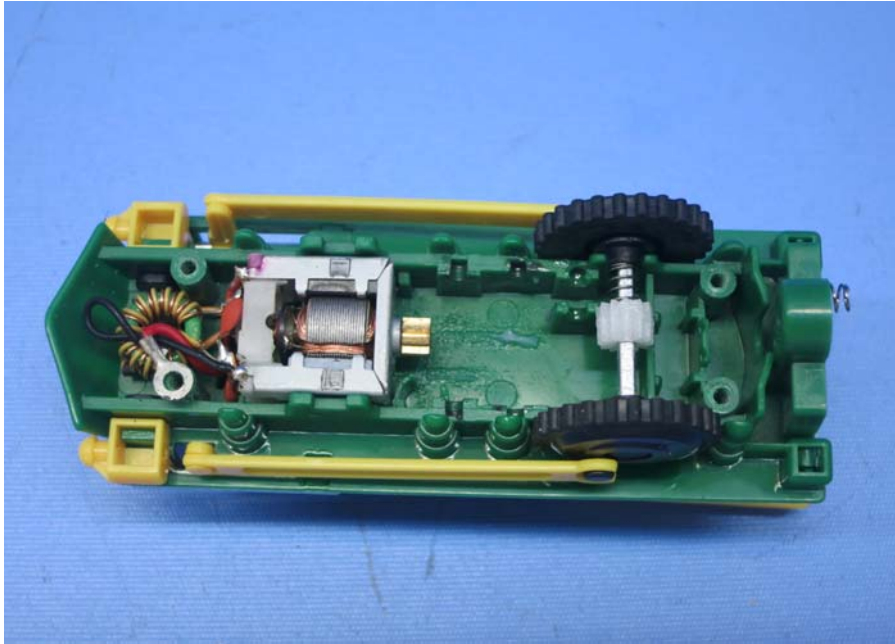

INTERTEK TESTING SERVICE

Report No.: 14110970HKG-002

Equipment Photographs

Model : AB5016(FCC)
AB5016ZT(IC)

(Internal)

FCC ID: 2ADMY2-4GHZAB5016T
IC: 12572A-4GZAB5016ZT

INTERTEK TESTING SERVICE

Report No.: 14110970HKG-002

Equipment Photographs

Model : AB5016(FCC)
AB5016ZT(IC)

(Internal)

INTERTEK TESTING SERVICE

Report No.: 14110970HKG-002

Equipment Photographs

Model : AB5016(FCC)
AB5016ZT(IC)

(Internal)

INTERTEK TESTING SERVICE

Report No.: 14110970HKG-002

Equipment Photographs

Model : AB5016(FCC)
AB5016ZT(IC)

(Internal)

INTERTEK TESTING SERVICE

Report No.: 14110970HKG-002

Equipment Photographs

Model : AB5016(FCC)
AB5016ZT(IC)

(Internal)

INTERTEK TESTING SERVICE

Report No.: 14110970HKG-002

Equipment Photographs

Model : AB5016(FCC)
AB5016ZT(IC)

(Internal)

INTERTEK TESTING SERVICE