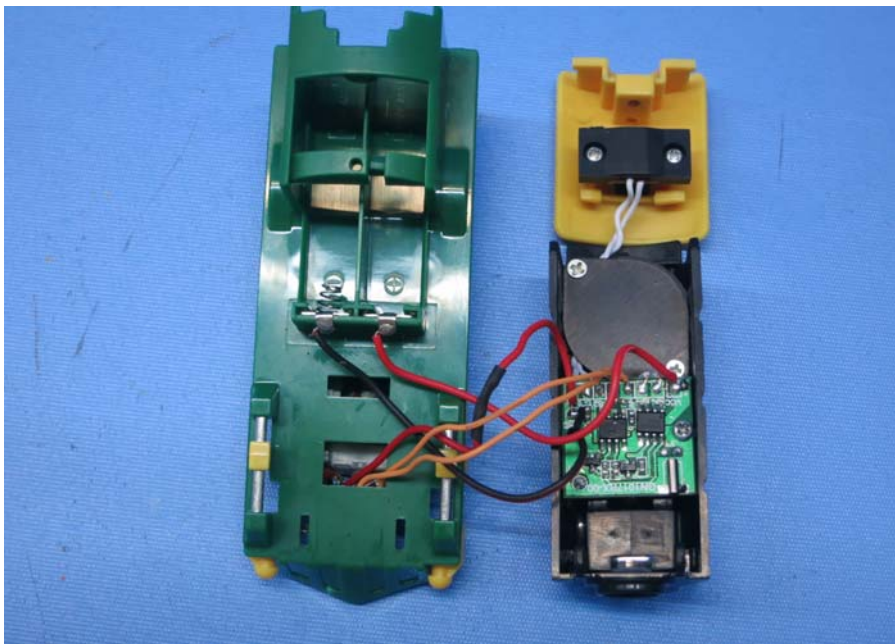

INTERTEK TESTING SERVICE

Report No.: 14110970HKG-002

Equipment Photographs

Model : AB5016(FCC)
AB5016ZT(IC)

(Internal)

FCC ID: 2ADMY2-4GHZAB5016T
IC: 12572A-4GZAB5016ZT

INTERTEK TESTING SERVICE

Report No.: 14110970HKG-002

Equipment Photographs

Model : AB5016(FCC)
AB5016ZT(IC)

(Internal)

INTERTEK TESTING SERVICE

Report No.: 14110970HKG-002

Equipment Photographs

Model : AB5016(FCC)
AB5016ZT(IC)

(Internal)

INTERTEK TESTING SERVICE

Report No.: 14110970HKG-002

Equipment Photographs

Model : AB5016(FCC)
AB5016ZT(IC)

(Internal)

INTERTEK TESTING SERVICE

Report No.: 14110970HKG-002

Equipment Photographs

Model : AB5016(FCC)
AB5016ZT(IC)

(Internal)

INTERTEK TESTING SERVICE

Report No.: 14110970HKG-002

Equipment Photographs

Model : AB5016(FCC)
AB5016ZT(IC)

(Internal)

INTERTEK TESTING SERVICE