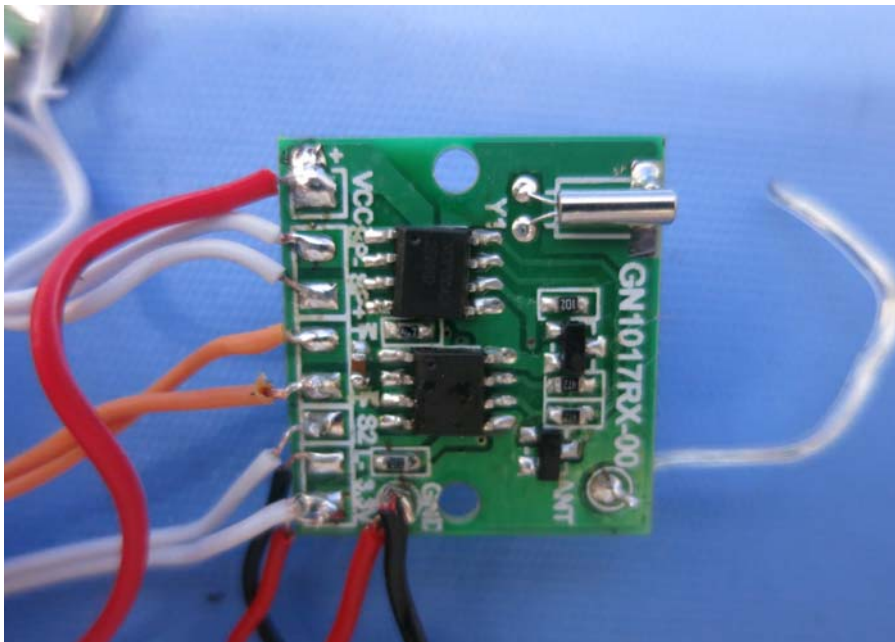

INTERTEK TESTING SERVICE

Report No.: 14110970HKG-002

Equipment Photographs

Model : AB5016(FCC)
AB5016ZT(IC)

(Internal)

FCC ID: 2ADMY2-4GHZAB5016T
IC: 12572A-4GZAB5016ZT

INTERTEK TESTING SERVICE

Report No.: 14110970HKG-002

Equipment Photographs

Model : AB5016(FCC)
AB5016ZT(IC)

(Internal)

INTERTEK TESTING SERVICE

Report No.: 14110970HKG-002

Equipment Photographs

Model : AB5016(FCC)
AB5016ZT(IC)

(Internal)

INTERTEK TESTING SERVICE

Report No.: 14110970HKG-002

Equipment Photographs

Model : AB5016(FCC)
AB5016ZT(IC)

(Internal)

INTERTEK TESTING SERVICE

Report No.: 14110970HKG-002

Equipment Photographs