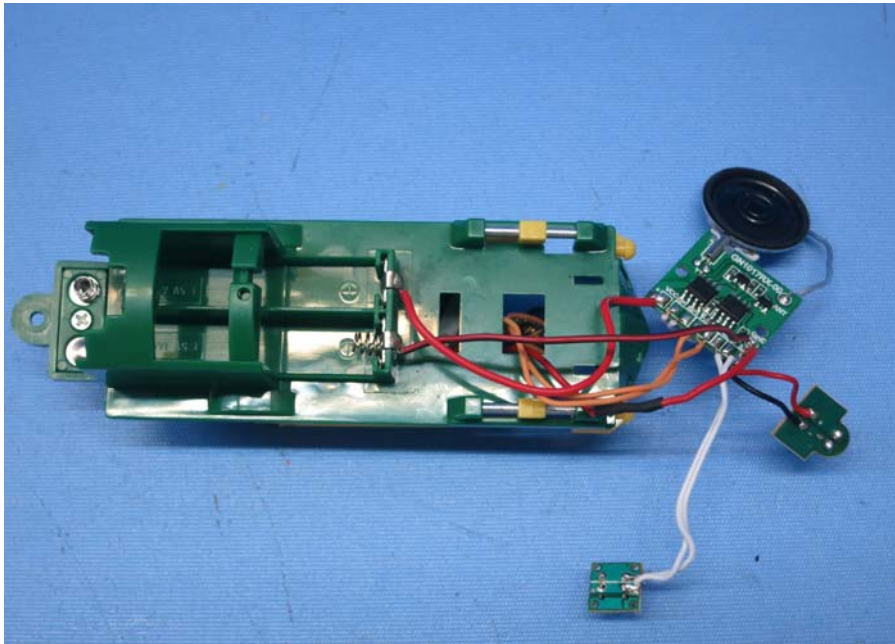

INTERTEK TESTING SERVICE

Report No.: 14110970HKG-002

Equipment Photographs

Model : AB5016(FCC)
AB5016ZT(IC)

(Internal)

FCC ID: 2ADMY2-4GHZAB5016T
IC: 12572A-4GZAB5016ZT

INTERTEK TESTING SERVICE

Report No.: 14110970HKG-002

Equipment Photographs

Model : AB5016(FCC)
AB5016ZT(IC)

(Internal)

INTERTEK TESTING SERVICE

Report No.: 14110970HKG-002

Equipment Photographs

Model : AB5016(FCC)
AB5016ZT(IC)

(Internal)

INTERTEK TESTING SERVICE

Report No.: 14110970HKG-002

Equipment Photographs

Model : AB5016(FCC)
AB5016ZT(IC)

(Internal)

INTERTEK TESTING SERVICE

Report No.: 14110970HKG-002

Equipment Photographs

Model : AB5016(FCC)
AB5016ZT(IC)

(Internal)

INTERTEK TESTING SERVICE

Report No.: 14110970HKG-002

Equipment Photographs

Model : AB5016(FCC)
AB5016ZT(IC)

(Internal)

INTERTEK TESTING SERVICE