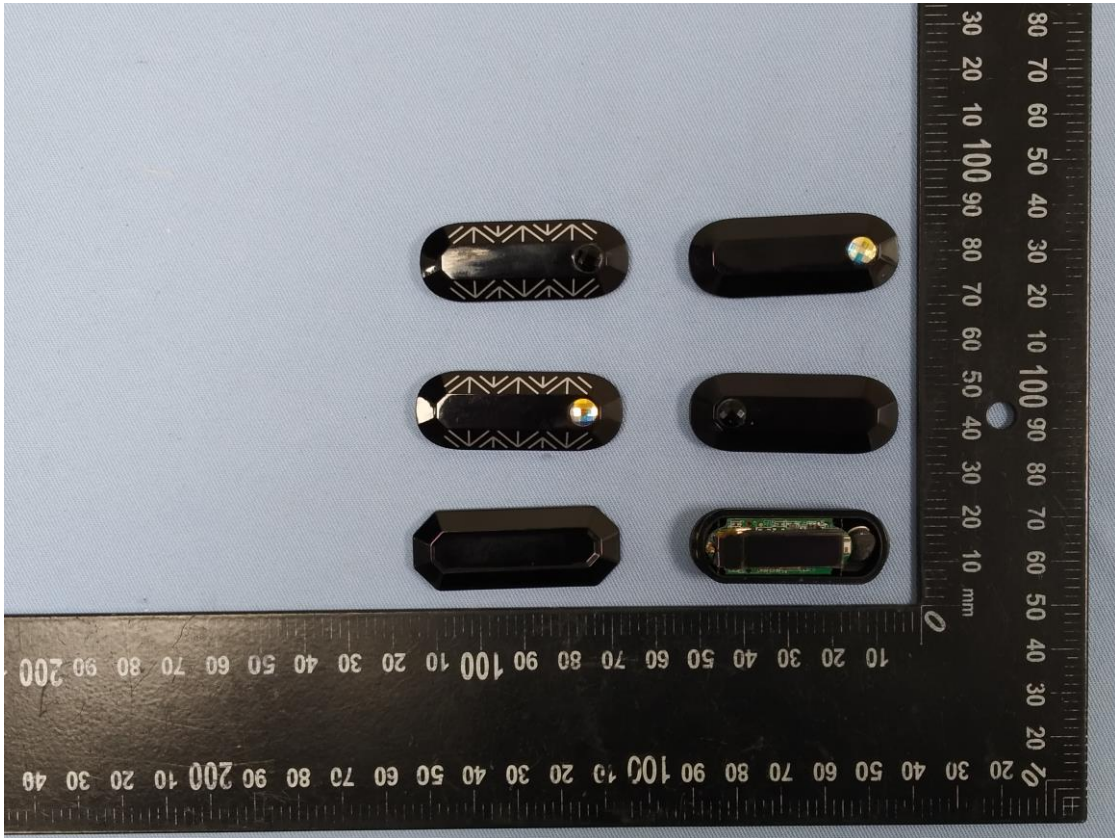

CN215VOI(P15C-BLE) 001,
CN215VOI(FCC-MPE) 001,
CN21CSYP(EN300328-BLE) 001,
CN21CSYP(EN62479) 001

Product: BROOK Pocket Auto Catch Reviver Plus
Type Identification: BROOK

CN215VOI(P15C-BLE) 001,
CN215VOI(FCC-MPE) 001,
CN21CSYP(EN300328-BLE) 001,
CN21CSYP(EN62479) 001

Product: BROOK Pocket Auto Catch Reviver Plus
Type Identification: BROOK

CN215VOI(P15C-BLE) 001,
CN215VOI(FCC-MPE) 001,
CN21CSYP(EN300328-BLE) 001,
CN21CSYP(EN62479) 001

Product: BROOK Pocket Auto Catch Reviver Plus
Type Identification: BROOK

CN215VOI(P15C-BLE) 001,
CN215VOI(FCC-MPE) 001,
CN21CSYP(EN300328-BLE) 001,
CN21CSYP(EN62479) 001

Product: BROOK Pocket Auto Catch Reviver Plus
Type Identification: BROOK