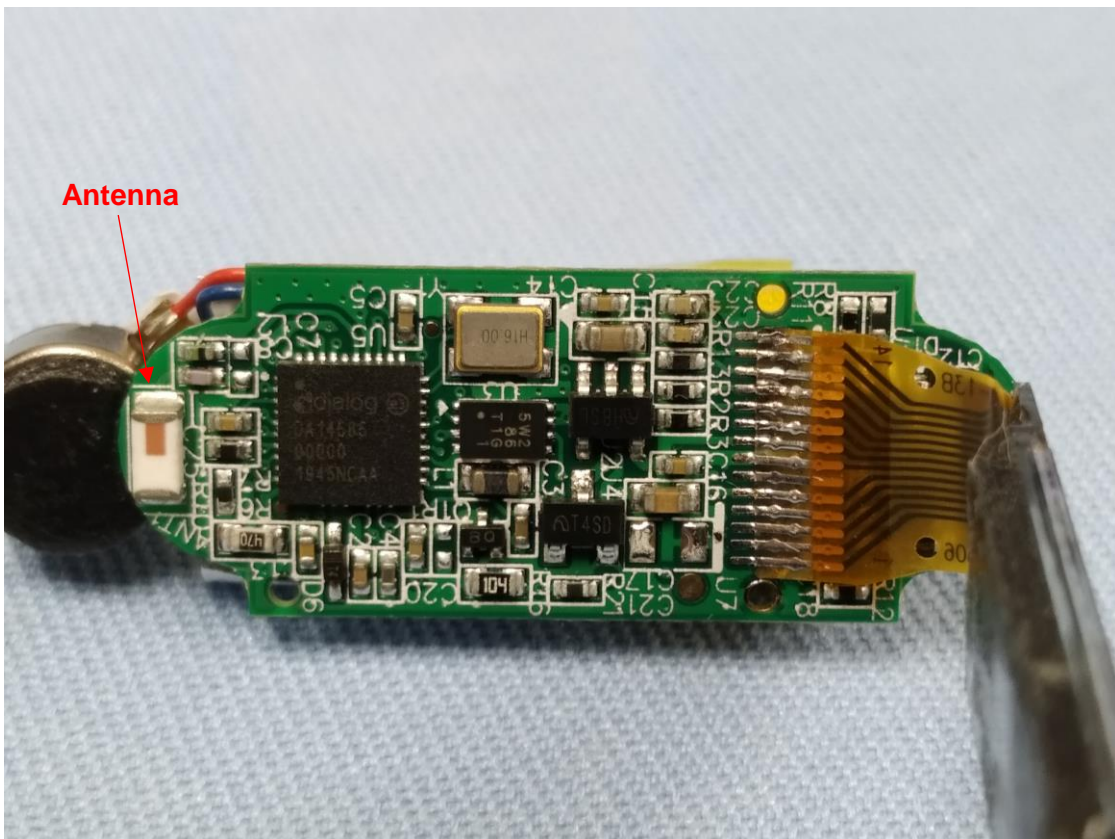

CN215VOI(P15C-BLE) 001,
CN215VOI(FCC-MPE) 001,
CN21CSYP(EN300328-BLE) 001,
CN21CSYP(EN62479) 001

Product: BROOK Pocket Auto Catch Reviver Plus
Type Identification: BROOK

CN215VOI(P15C-BLE) 001,
CN215VOI(FCC-MPE) 001,
CN21CSYP(EN300328-BLE) 001,
CN21CSYP(EN62479) 001

Product: BROOK Pocket Auto Catch Reviver Plus
Type Identification: BROOK

CN215VOI(P15C-BLE) 001,
CN215VOI(FCC-MPE) 001,
CN21CSYP(EN300328-BLE) 001,
CN21CSYP(EN62479) 001

Product: BROOK Pocket Auto Catch Reviver Plus
Type Identification: BROOK

CN215VOI(P15C-BLE) 001,
CN215VOI(FCC-MPE) 001,
CN21CSYP(EN300328-BLE) 001,
CN21CSYP(EN62479) 001

Product: BROOK Pocket Auto Catch Reviver Plus
Type Identification: BROOK