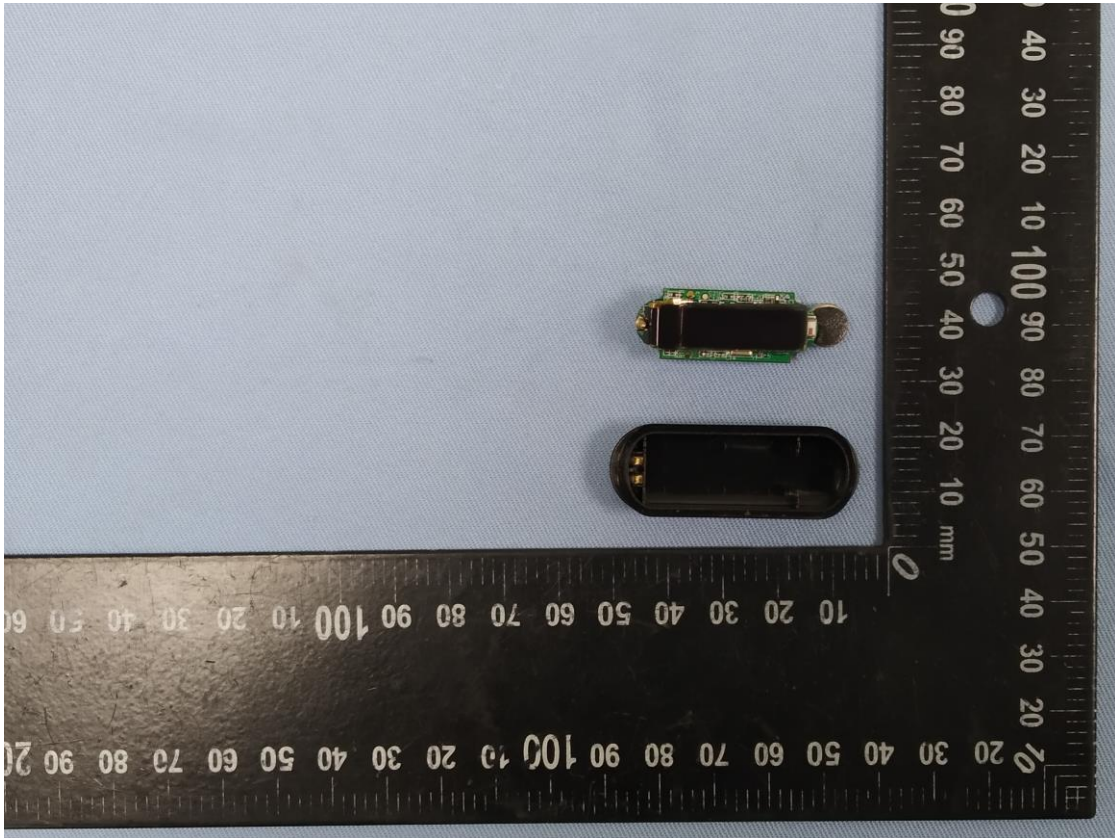

CN215VOI(P15C-BLE) 001,
CN215VOI(FCC-MPE) 001,
CN21CSYP(EN300328-BLE) 001,
CN21CSYP(EN62479) 001

Product: BROOK Pocket Auto Catch Reviver Plus
Type Identification: BROOK

CN215VOI(P15C-BLE) 001,
CN215VOI(FCC-MPE) 001,
CN21CSYP(EN300328-BLE) 001,
CN21CSYP(EN62479) 001

Product: BROOK Pocket Auto Catch Reviver Plus
Type Identification: BROOK

CN215VOI(P15C-BLE) 001,
CN215VOI(FCC-MPE) 001,
CN21CSYP(EN300328-BLE) 001,
CN21CSYP(EN62479) 001

Product: BROOK Pocket Auto Catch Reviver Plus
Type Identification: BROOK

CN215VOI(P15C-BLE) 001,
CN215VOI(FCC-MPE) 001,
CN21CSYP(EN300328-BLE) 001,
CN21CSYP(EN62479) 001

Product: BROOK Pocket Auto Catch Reviver Plus
Type Identification: BROOK