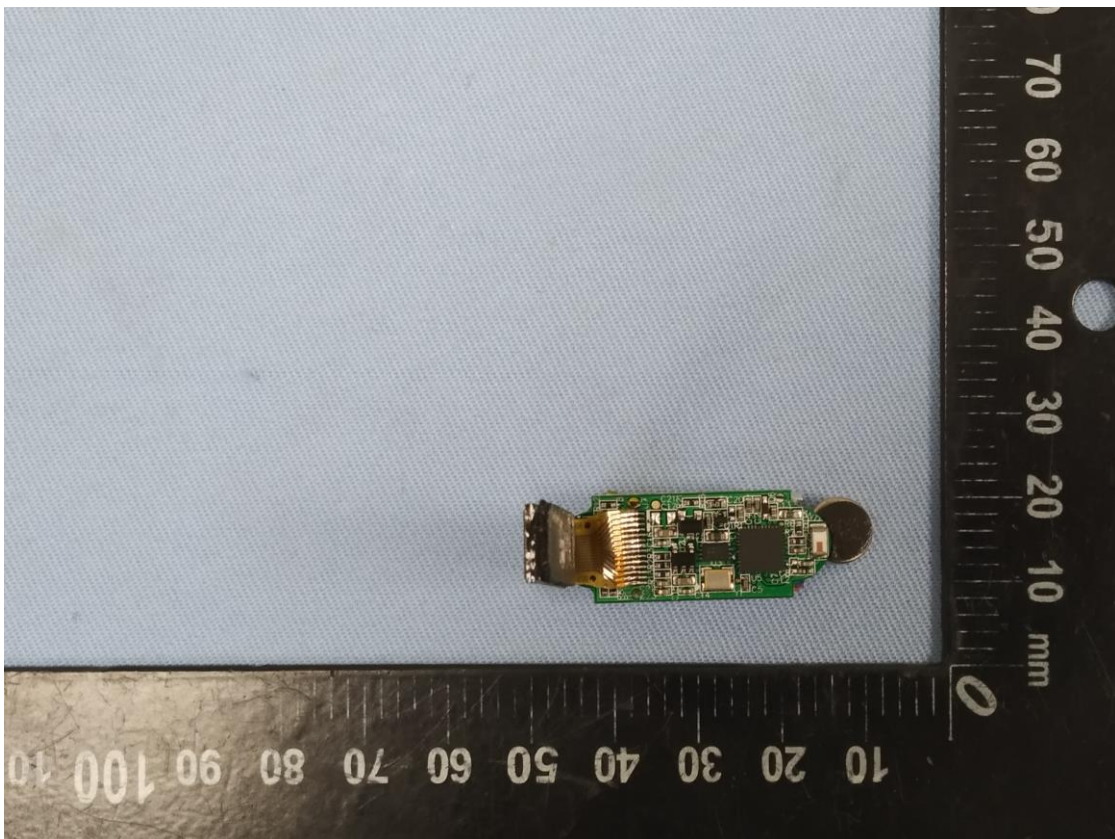

CN215VOI(P15C-BLE) 001,
CN215VOI(FCC-MPE) 001,
CN21CSYP(EN300328-BLE) 001,
CN21CSYP(EN62479) 001

Product: BROOK Pocket Auto Catch Reviver Plus
Type Identification: BROOK

CN215VOI(P15C-BLE) 001,
CN215VOI(FCC-MPE) 001,
CN21CSYP(EN300328-BLE) 001,
CN21CSYP(EN62479) 001

Product: BROOK Pocket Auto Catch Reviver Plus
Type Identification: BROOK

CN215VOI(P15C-BLE) 001,
CN215VOI(FCC-MPE) 001,
CN21CSYP(EN300328-BLE) 001,
CN21CSYP(EN62479) 001

Product: BROOK Pocket Auto Catch Reviver Plus
Type Identification: BROOK

CN215VOI(P15C-BLE) 001,
CN215VOI(FCC-MPE) 001,
CN21CSYP(EN300328-BLE) 001,
CN21CSYP(EN62479) 001

Product: BROOK Pocket Auto Catch Reviver Plus
Type Identification: BROOK