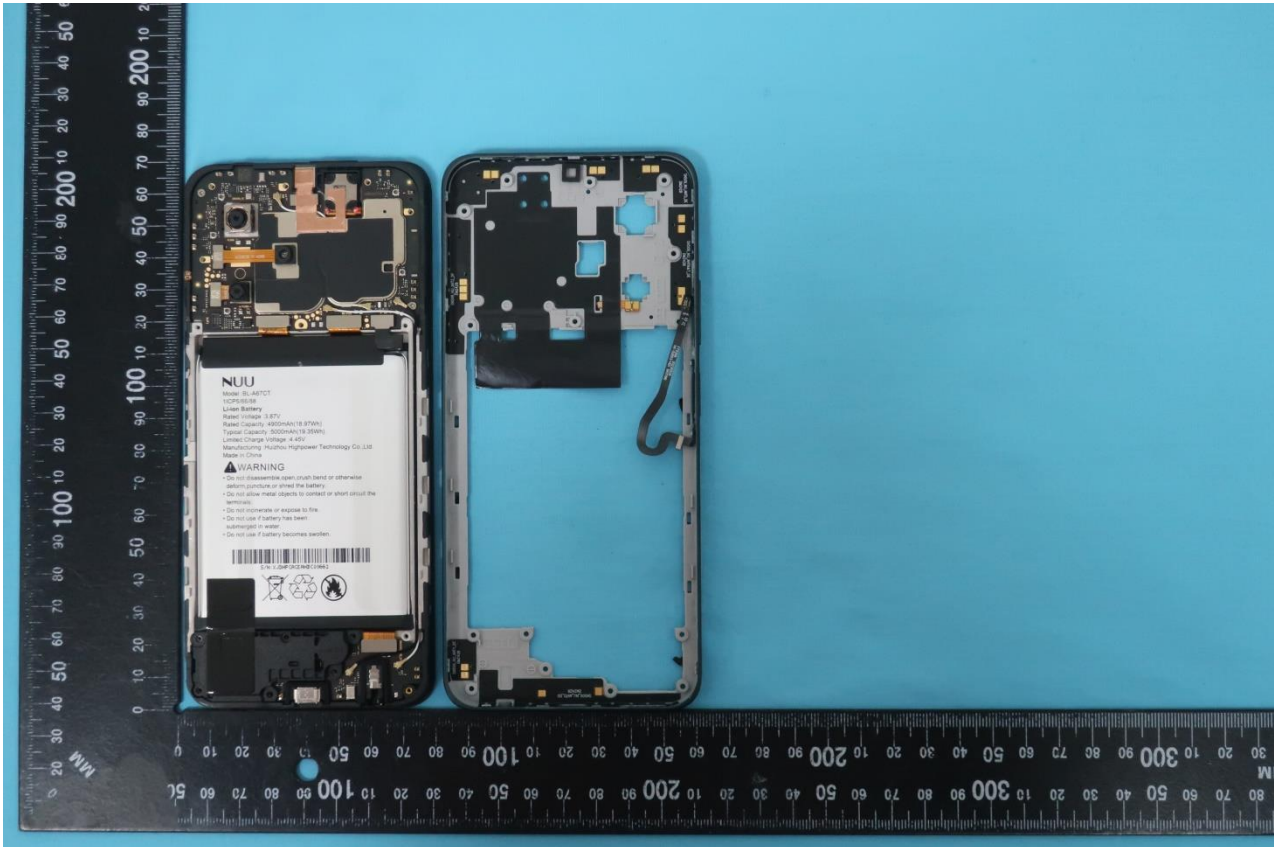

3. Internal Photograph of EUT

Brand Name: NUU; Model Name: S6707X

Brand Name: NUU; Model Name: S6707X

Brand Name: NUU; Model Name: S6707X

Brand Name: NUU; Model Name: S6707X

Brand Name: NUU; Model Name: S6707X