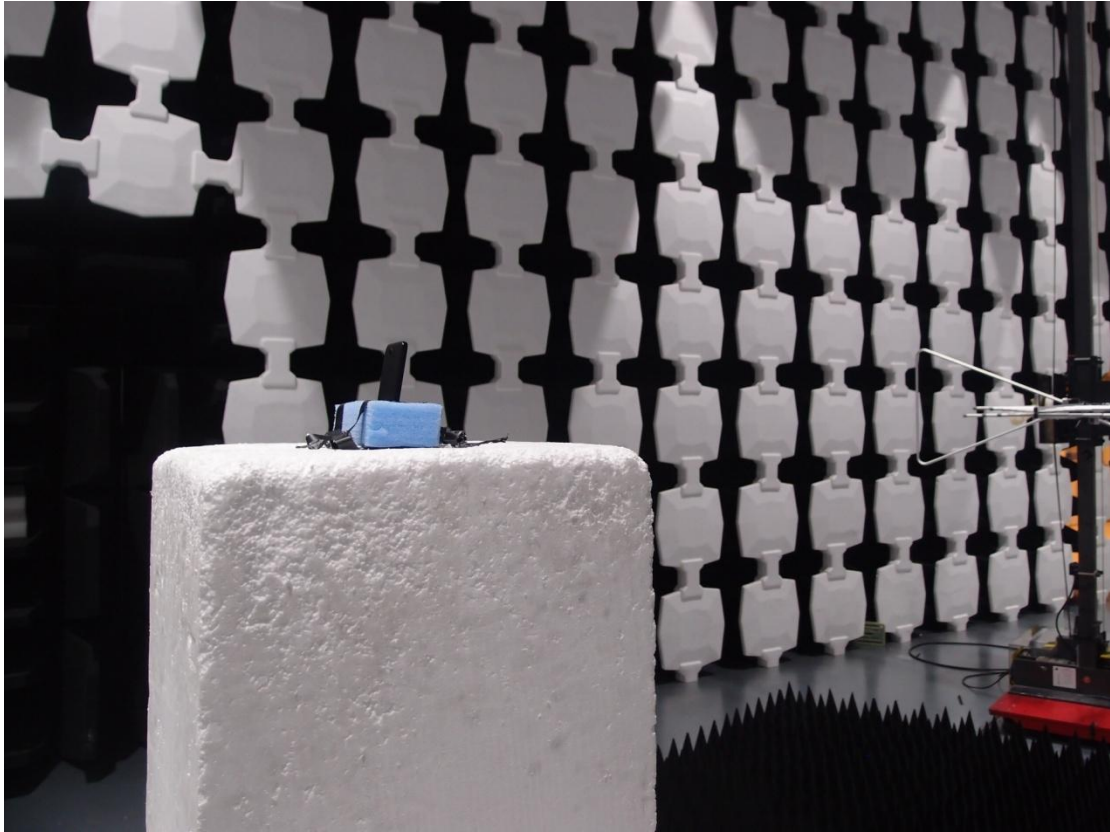

FCC Part 22H-Test Photograph

Description: ERP Test Setup

Description: Substitution Antenna for ERP Test

Description: EIRP Test Setup

Description: Substitution Antenna for EIRP Test

Test Photograph

Test Mode: Mode 2

Description: Conducted Emission Test Setup

Test Mode: Mode 1

Description: Front View of Conducted Emission Test Setup

Test Mode: Mode 1

Description: Side View of Conducted Emission Test Setup

Test Mode: Mode 2

Description: Frontview of Radiated Emission Test Setup

Test Mode: Mode 1

Description: Frontview of Radiated Emission Test Setup

Test Mode: Mode 1

Description: Backview of Radiated Emission Test Setup