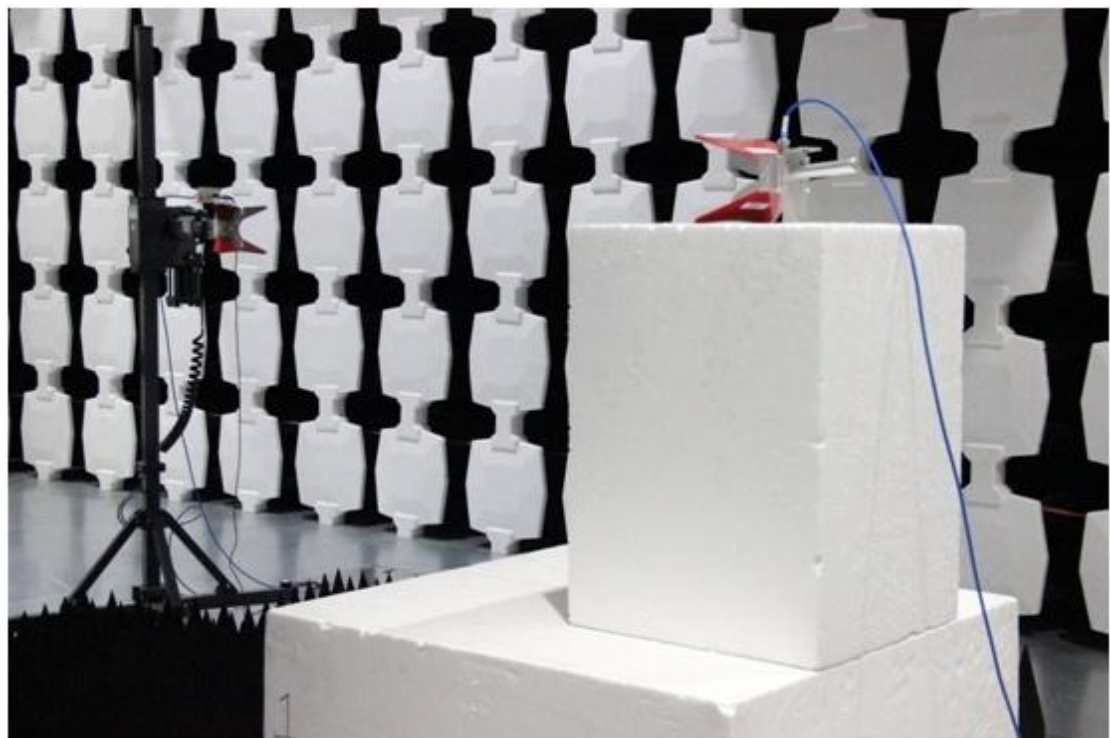

FCC Part 22H-Test Photograph

Description: ERP Test Setup

Description: Substitution Antenna for ERP Test

Description: EIRP Test Setup

Description: Substitution Antenna for EIRP Test

Test Photograph

Test Mode: Mode 2

Description: Conducted Emission Test Setup

Test Mode: Mode 1

Description: Front View of Conducted Emission Test Setup

Test Mode: Mode 1

Description: Side View of Conducted Emission Test Setup

Test Mode: Mode 2

Description: Frontview of Radiated Emission Test Setup

Test Mode: Mode 1

Description: Frontview of Radiated Emission Test Setup

Test Mode: Mode 1

Description: Backview of Radiated Emission Test Setup