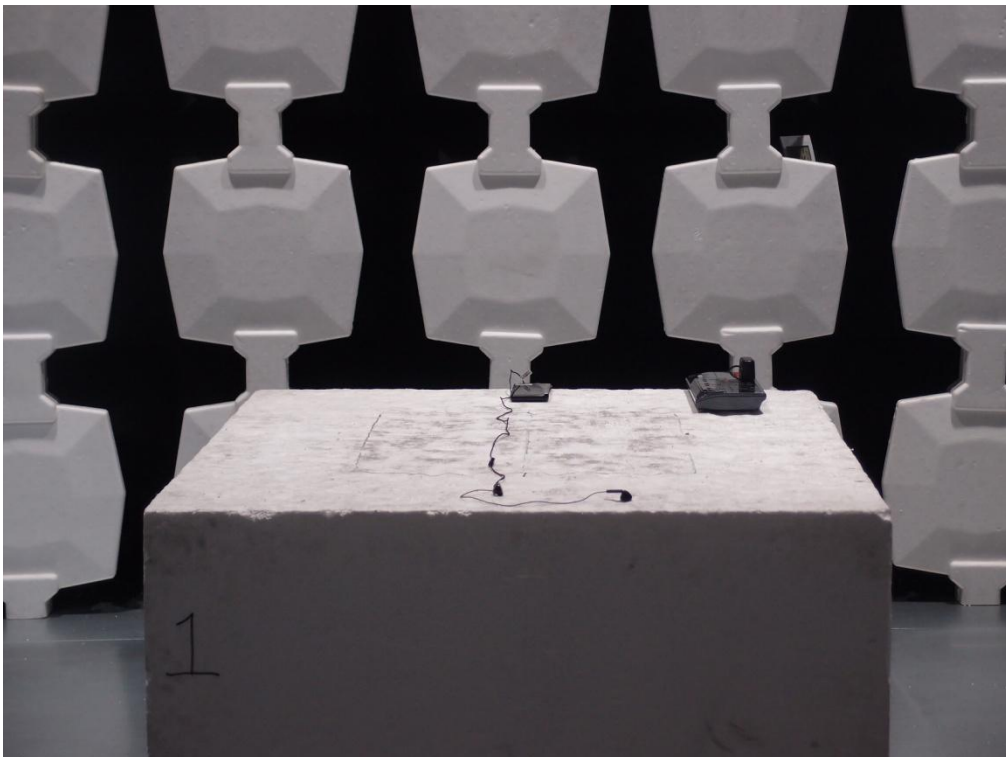

FCC Part 22H-Test Photograph

Description: ERP Test Setup

Description: Substitution Antenna for ERP Test

Description: EIRP Test Setup

Description: Substitution Antenna for EIRP Test

Test Photograph

Test Mode: Mode 2

Description: Conducted Emission Test Setup

Test Mode: Mode 1

Description: Front View of Conducted Emission Test Setup

Test Mode: Mode 1

Description: Side View of Conducted Emission Test Setup

Test Mode: Mode 2

Description: Frontview of Radiated Emission Test Setup

Test Mode: Mode 1

Description: Frontview of Radiated Emission Test Setup

Test Mode: Mode 1

Description: Backview of Radiated Emission Test Setup