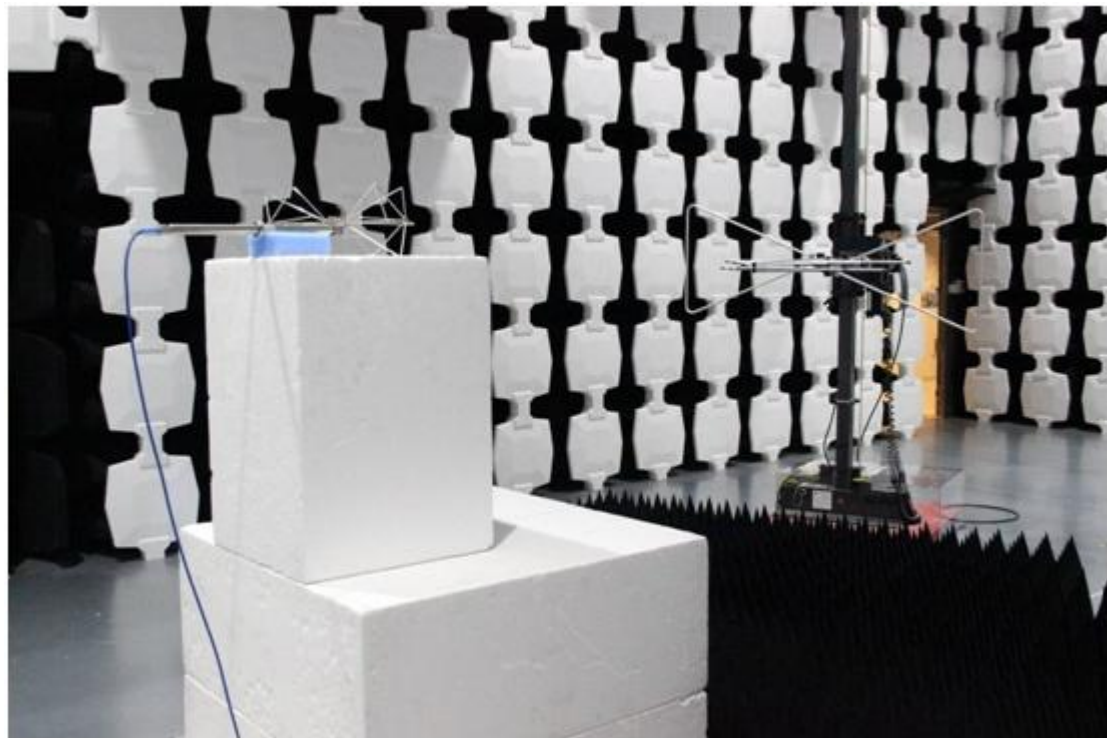

FCC Part 22H-Test Photograph

Description: ERP Test Setup

Description: Substitution Antenna for ERP Test

Description: EIRP Test Setup

Description: Substitution Antenna for EIRP Test

Test Photograph

Test Mode: Mode 2

Description: Conducted Emission Test Setup

Test Mode: Mode 1

Description: Front View of Conducted Emission Test Setup

Test Mode: Mode 1

Description: Side View of Conducted Emission Test Setup

Test Mode: Mode 2

Description: Frontview of Radiated Emission Test Setup

Test Mode: Mode 1

Description: Frontview of Radiated Emission Test Setup

Test Mode: Mode 1

Description: Backview of Radiated Emission Test Setup