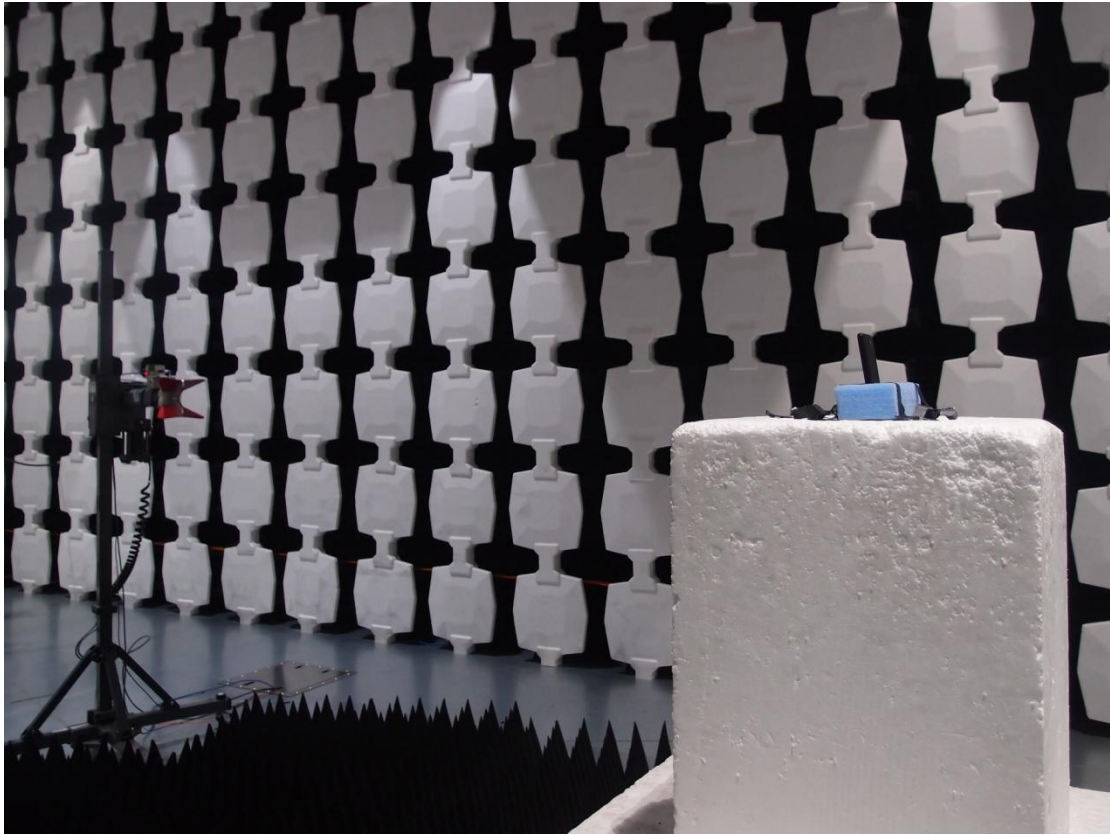

FCC Part 22H-Test Photograph

Description: ERP Test Setup

Description: Substitution Antenna for ERP Test

Description: EIRP Test Setup

Description: Substitution Antenna for EIRP Test

Test Photograph

Test Mode: Mode 2

Description: Conducted Emission Test Setup

Test Mode: Mode 1

Description: Front View of Conducted Emission Test Setup

Test Mode: Mode 1

Description: Side View of Conducted Emission Test Setup

Test Mode: Mode 2

Description: Frontview of Radiated Emission Test Setup

Test Mode: Mode 1

Description: Frontview of Radiated Emission Test Setup

Test Mode: Mode 1

Description: Backview of Radiated Emission Test Setup