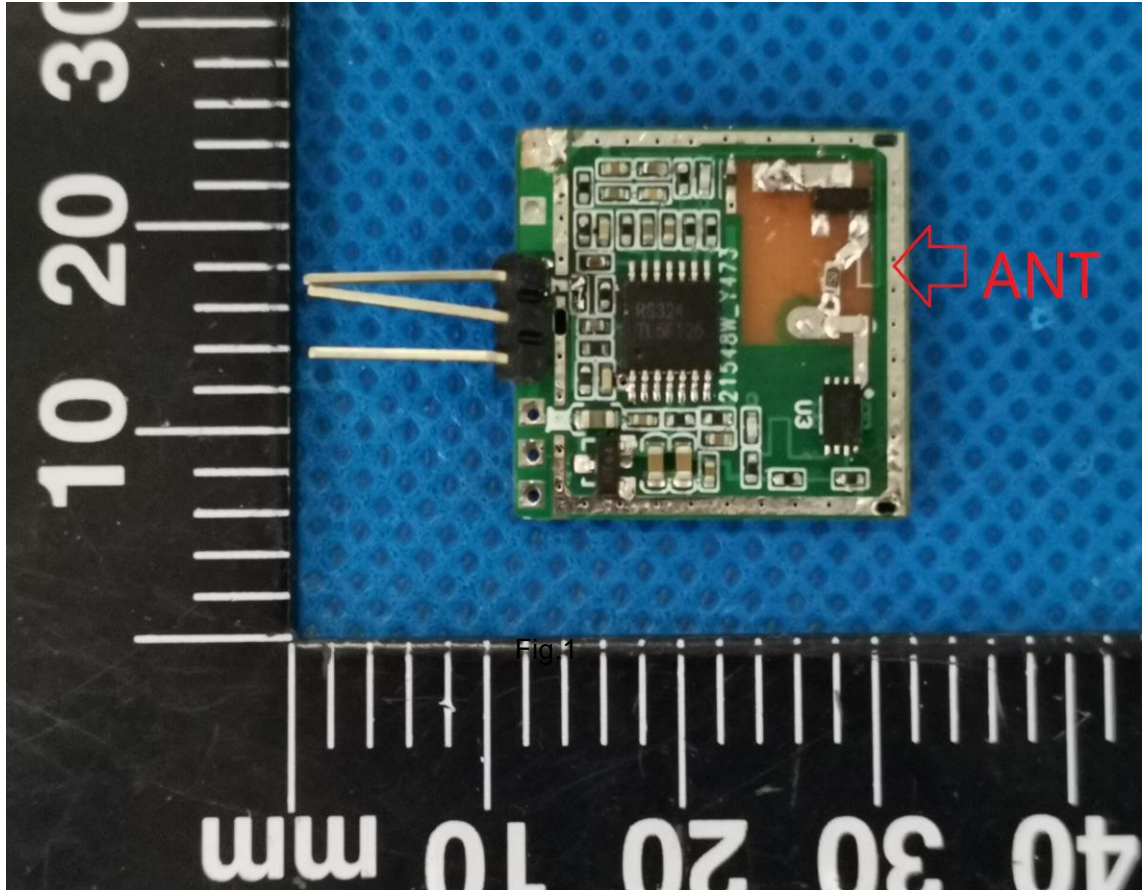

Product Name: Microwave Doppler sensor module

Test Model No.: SKY-FFV580P02A

EUT Constructional Details

Internal Photo

Fig 1